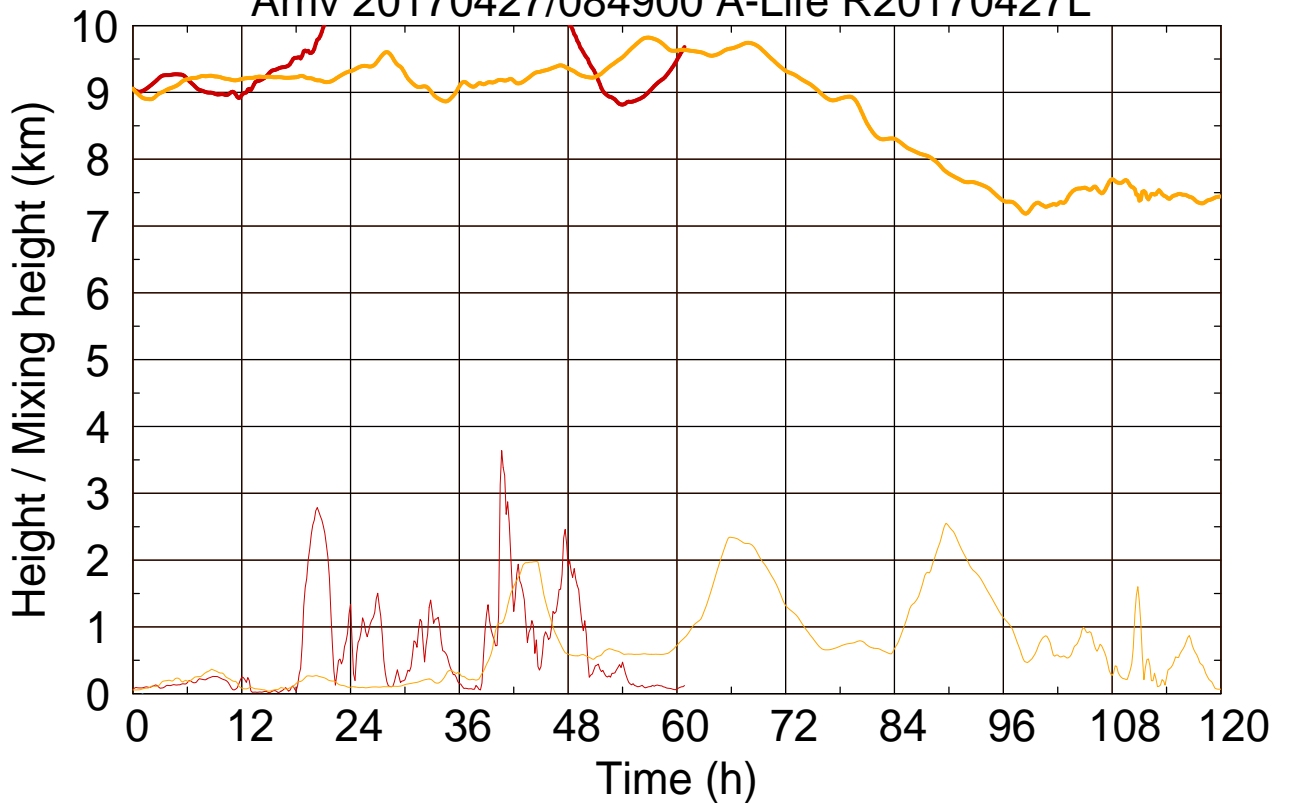

Arriv 20170427/084900 A-Life R20170427L

0 — 1 —

Arriv 20170427/084900 A-Life R20170427L

— Height — Mixing height