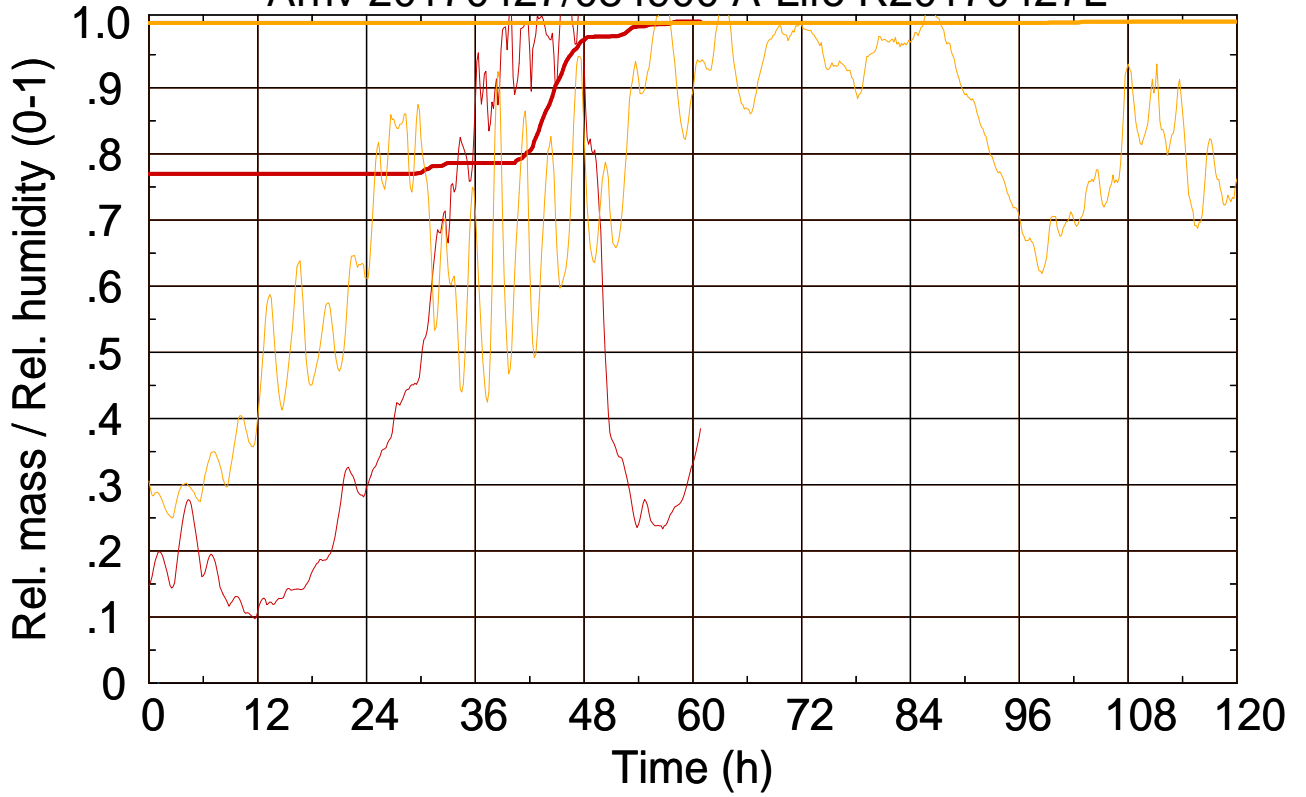

Arriv 20170427/084900 A-Life R20170427L

0 — 1 —

Arriv 20170427/084900 A-Life R20170427L

— Height — Mixing height