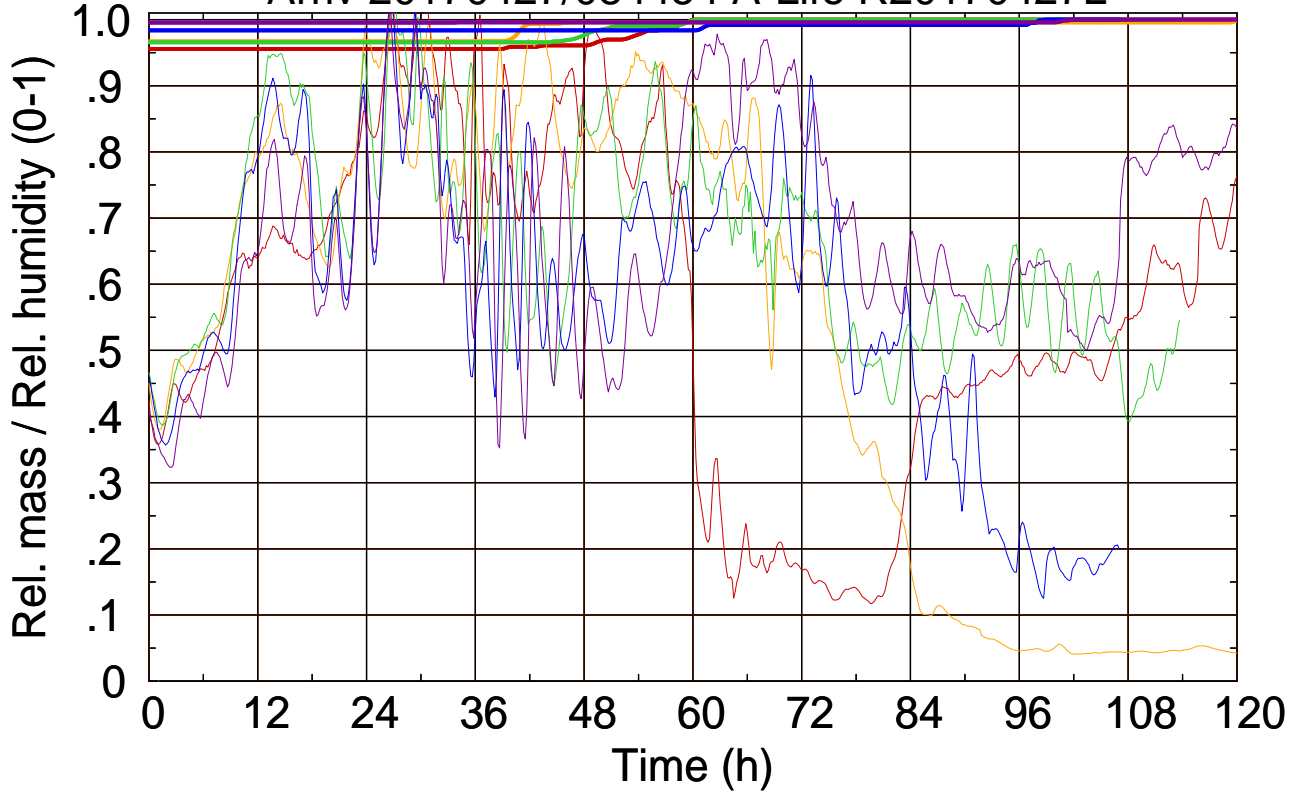

Arriv 20170427/084900 A-Life R20170427L

0 — 1 — 2 — 3 — 4

Arriv 20170427/084900 A-Life R20170427L

—— Height      - - - - Mixing height

Arriv 20170427/084454 A-Life R20170427L

0 — 1 — 2 — 3 — 4 —

Arriv 20170427/084454 A-Life R20170427L

————— Height                      ————— Mixing height