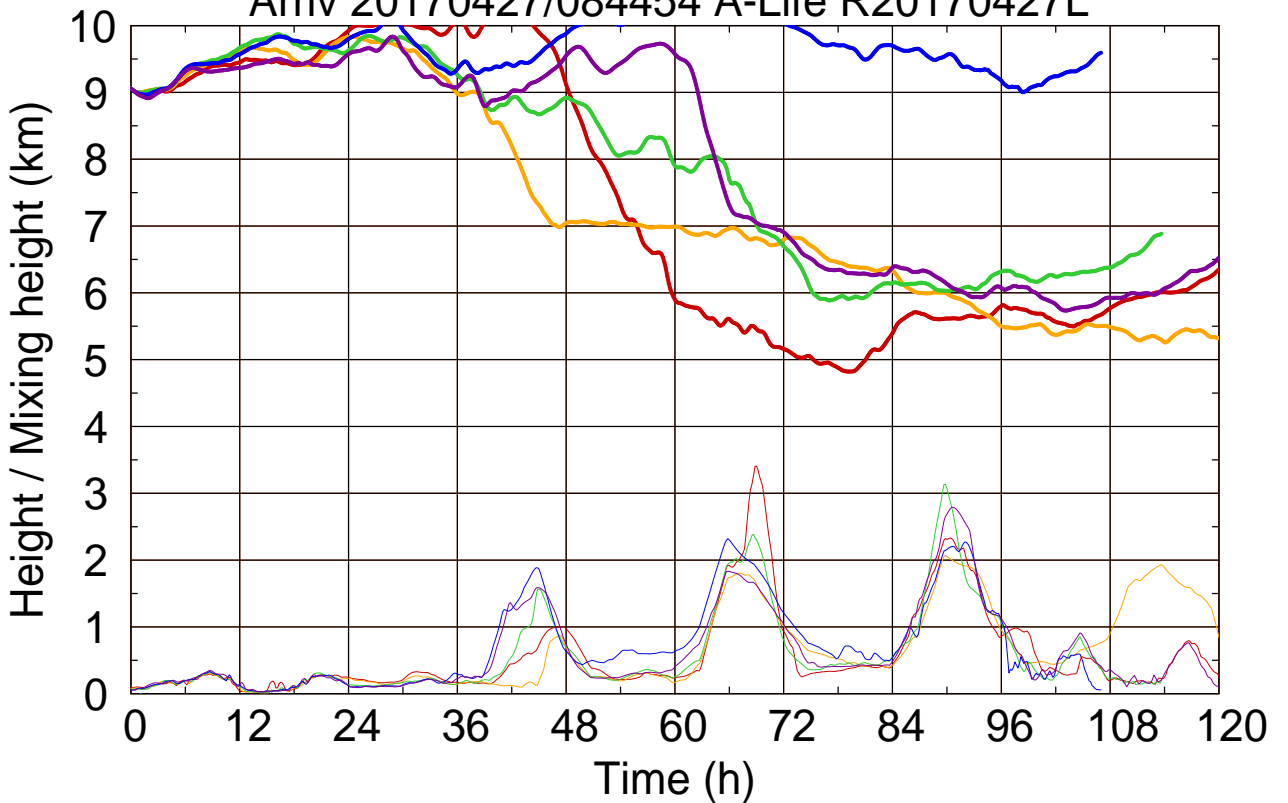

Arriv 20170427/084900 A-Life R20170427L

0 — 1 — 2 — 3 — 4

Arriv 20170427/084900 A-Life R20170427L

—— Height      - - - - Mixing height

Arriv 20170427/084454 A-Life R20170427L

0 — 1 — 2 — 3 — 4 —

Arriv 20170427/084454 A-Life R20170427L

————— Height                      ————— Mixing height