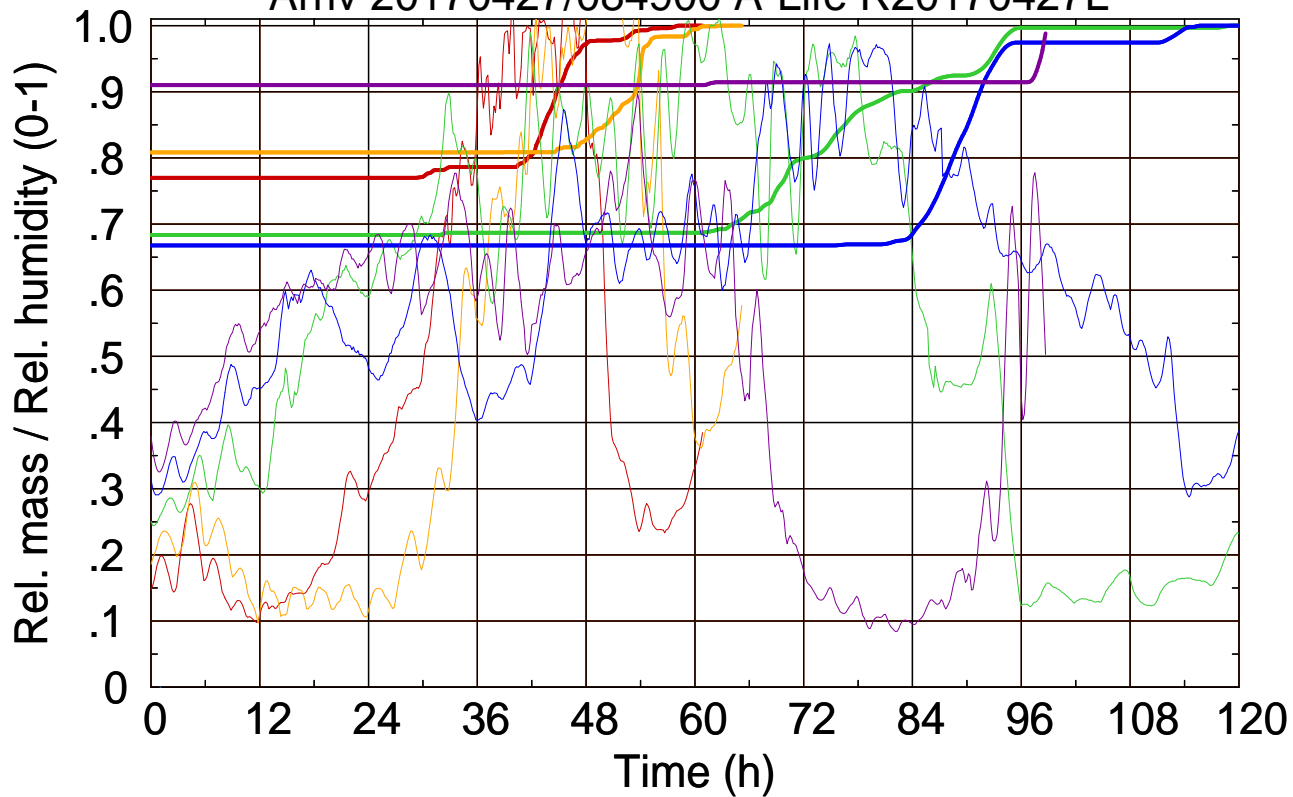

Arriv 20170427/084900 A-Life R20170427L

0 — 1 — 2 — 3 — 4

Arriv 20170427/084900 A-Life R20170427L

—— Height      - - - - Mixing height

Arriv 20170427/084454 A-Life R20170427L

0 — 1 — 2 — 3 — 4 —

Arriv 20170427/084454 A-Life R20170427L

————— Height                      ————— Mixing height