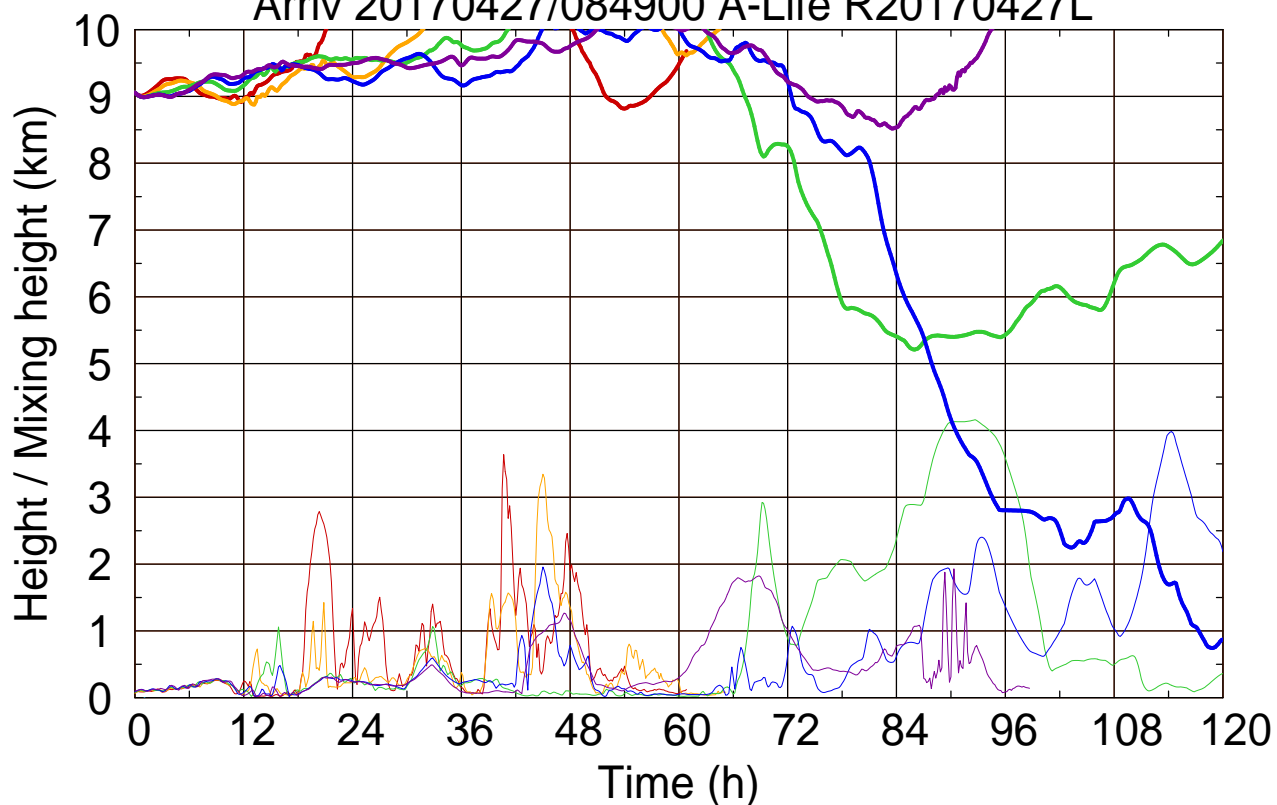

Arriv 20170427/084900 A-Life R20170427L

0 — 1 — 2 — 3 — 4

Arriv 20170427/084900 A-Life R20170427L

—— Height      - - - - Mixing height

Arriv 20170427/084454 A-Life R20170427L

0 — 1 — 2 — 3 — 4 —

Arriv 20170427/084454 A-Life R20170427L

————— Height                      ————— Mixing height