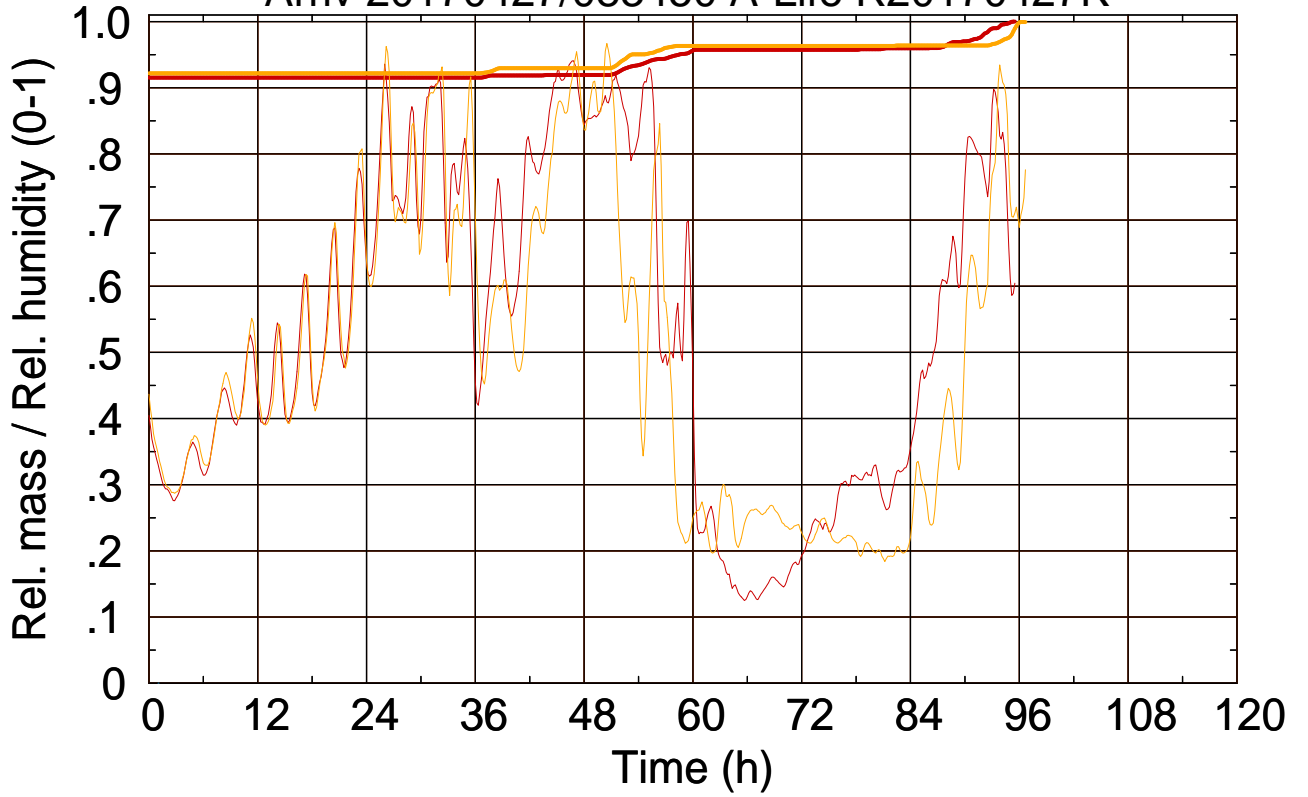

Arriv 20170427/083450 A-Life R20170427K

0 — 1 —

Arriv 20170427/083450 A-Life R20170427K

— Height — Mixing height