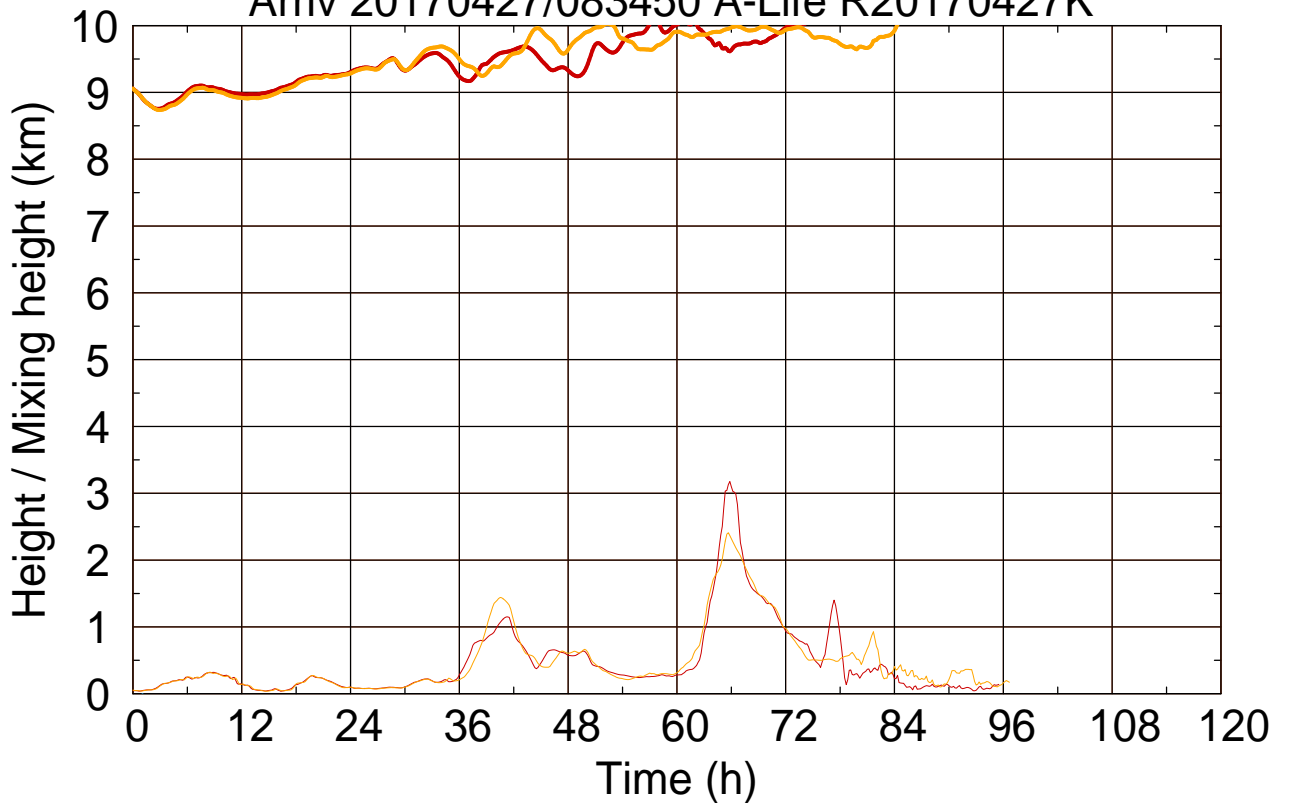

Arriv 20170427/083450 A-Life R20170427K

0 — 1 —

Arriv 20170427/083450 A-Life R20170427K

— Height — Mixing height