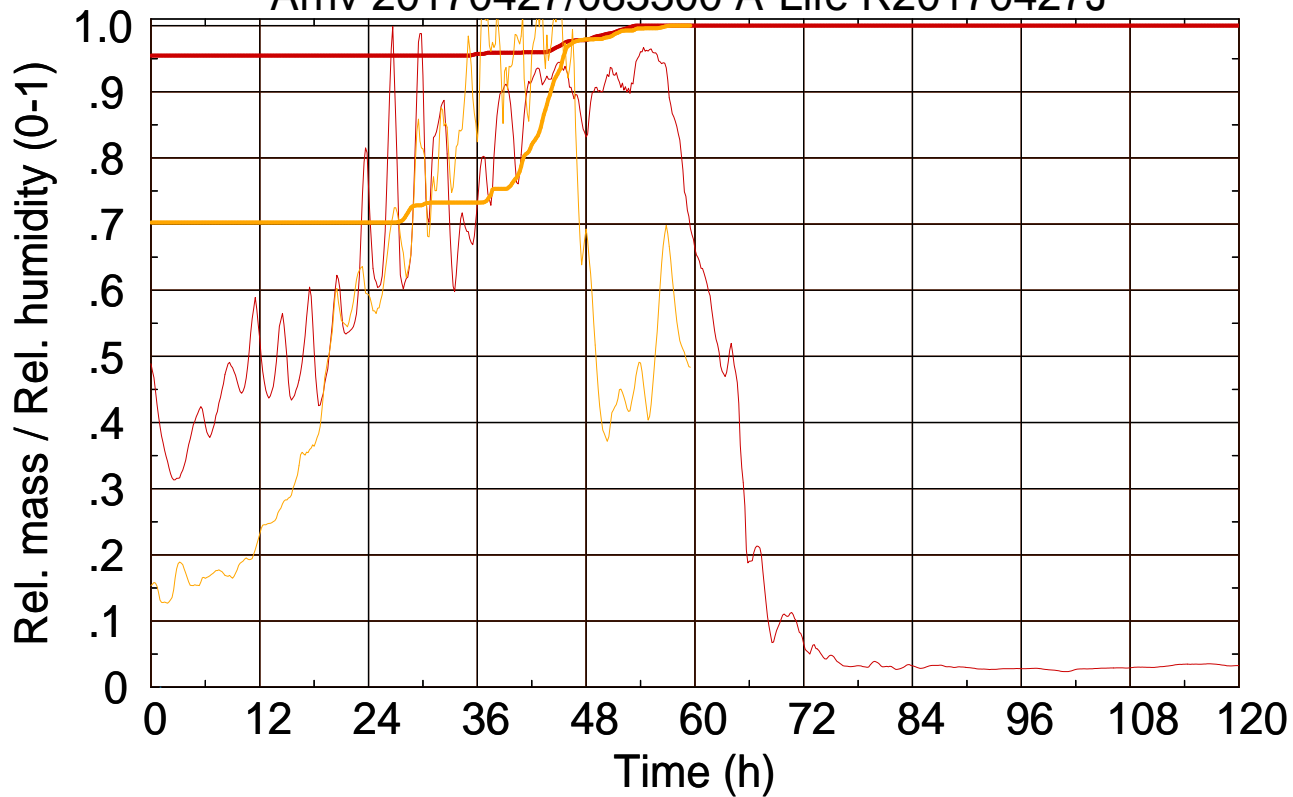

Arriv 20170427/083300 A-Life R20170427J

0 — 1

Arriv 20170427/083300 A-Life R20170427J

— Height

— Mixing height