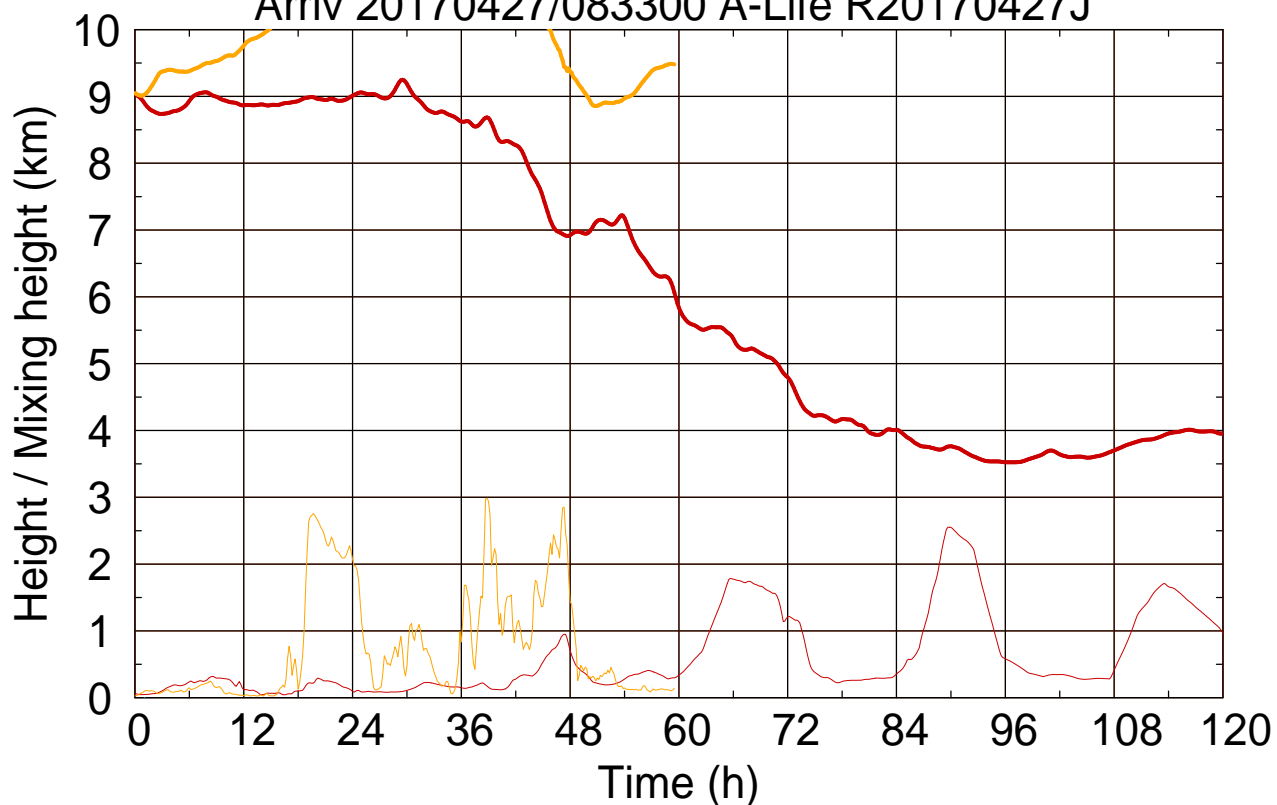

Arriv 20170427/083300 A-Life R20170427J

0 — 1

Arriv 20170427/083300 A-Life R20170427J

— Height

— Mixing height