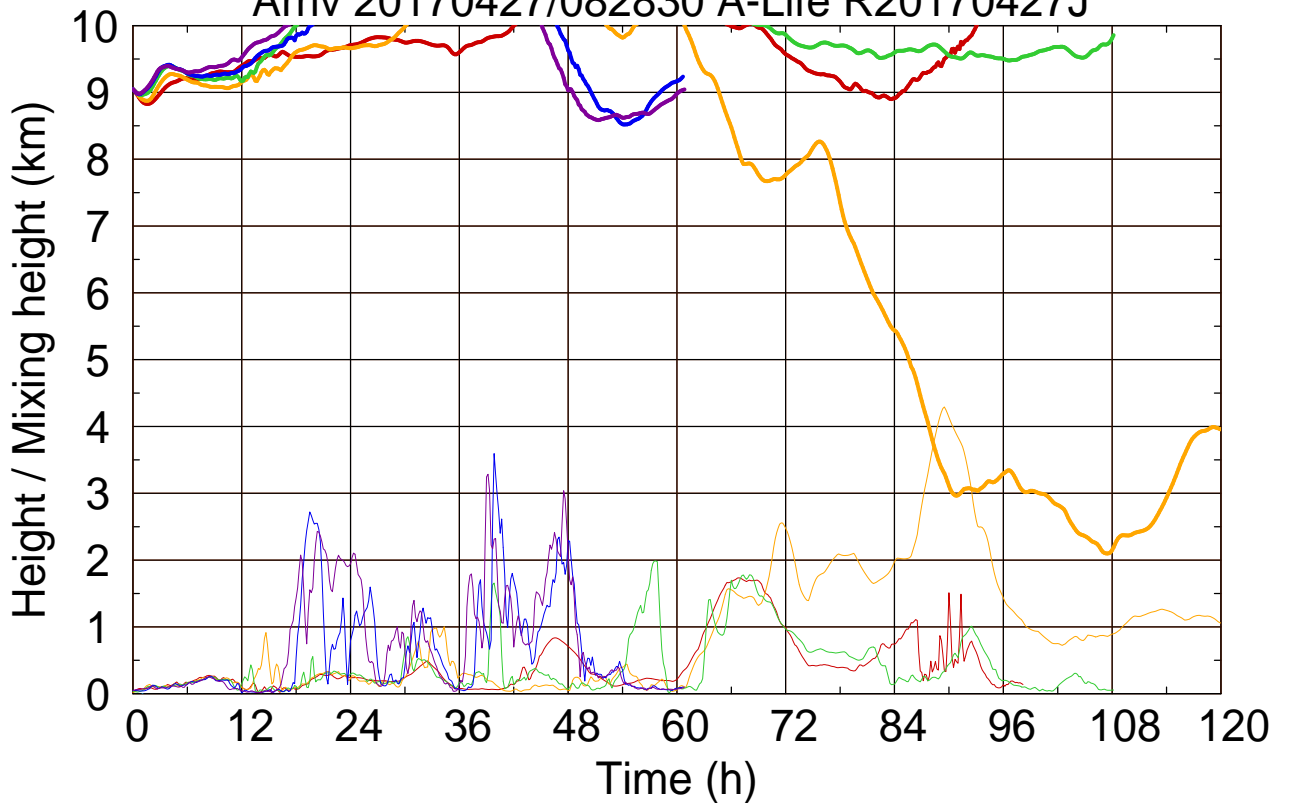

Arriv 20170427/083300 A-Life R20170427J

0 — 1 — 2 — 3 — 4 —

Arriv 20170427/083300 A-Life R20170427J

— Height

— Mixing height

Arriv 20170427/082830 A-Life R20170427J

0 — 1 — 2 — 3 — 4

Arriv 20170427/082830 A-Life R20170427J

—— Height      - - - - - Mixing height

Arriv 20170427/082400 A-Life R20170427J

0 —

Arriv 20170427/082400 A-Life R20170427J

— Height

— Mixing height