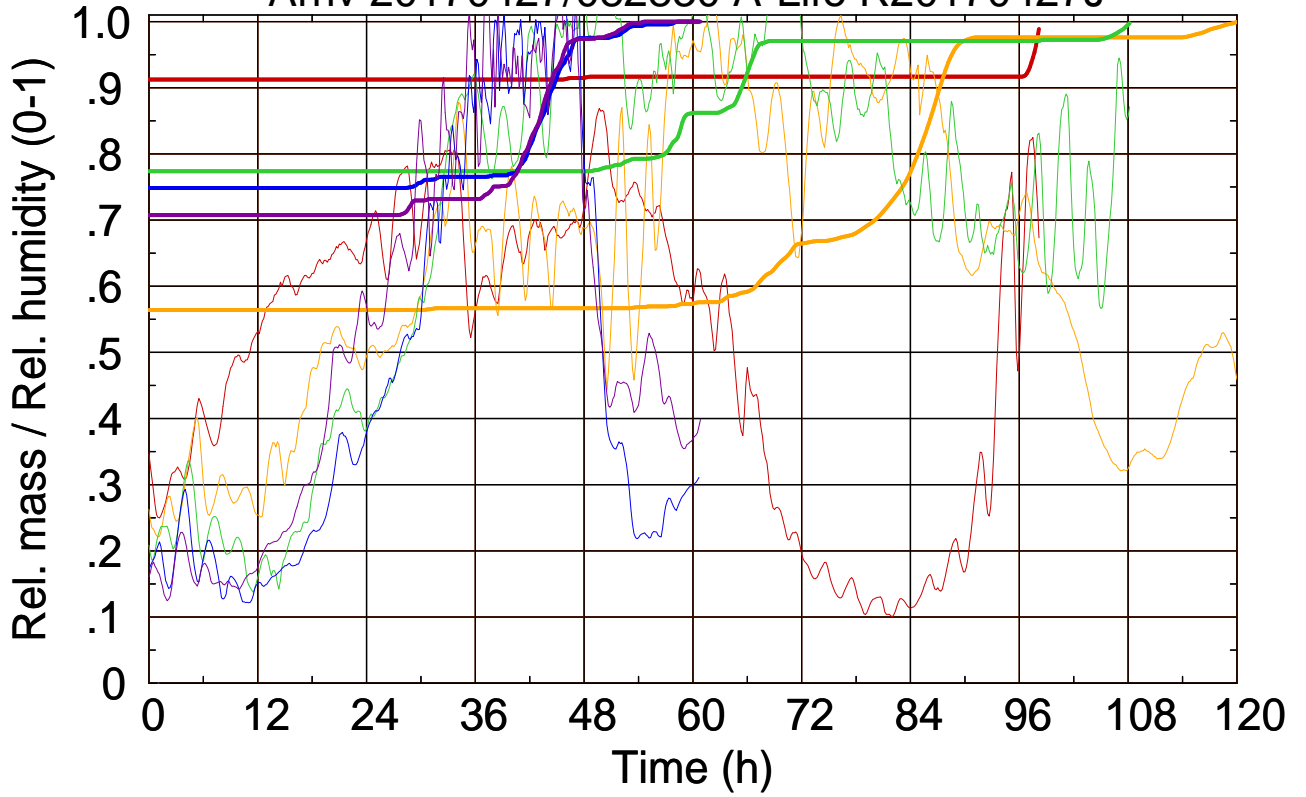

Arriv 20170427/083300 A-Life R20170427J

0 — 1 — 2 — 3 — 4 —

Arriv 20170427/083300 A-Life R20170427J

— Height

— Mixing height

Arriv 20170427/082830 A-Life R20170427J

0 — 1 — 2 — 3 — 4

Arriv 20170427/082830 A-Life R20170427J

—— Height      - - - - - Mixing height

Arriv 20170427/082400 A-Life R20170427J

0 —

Arriv 20170427/082400 A-Life R20170427J

— Height

— Mixing height