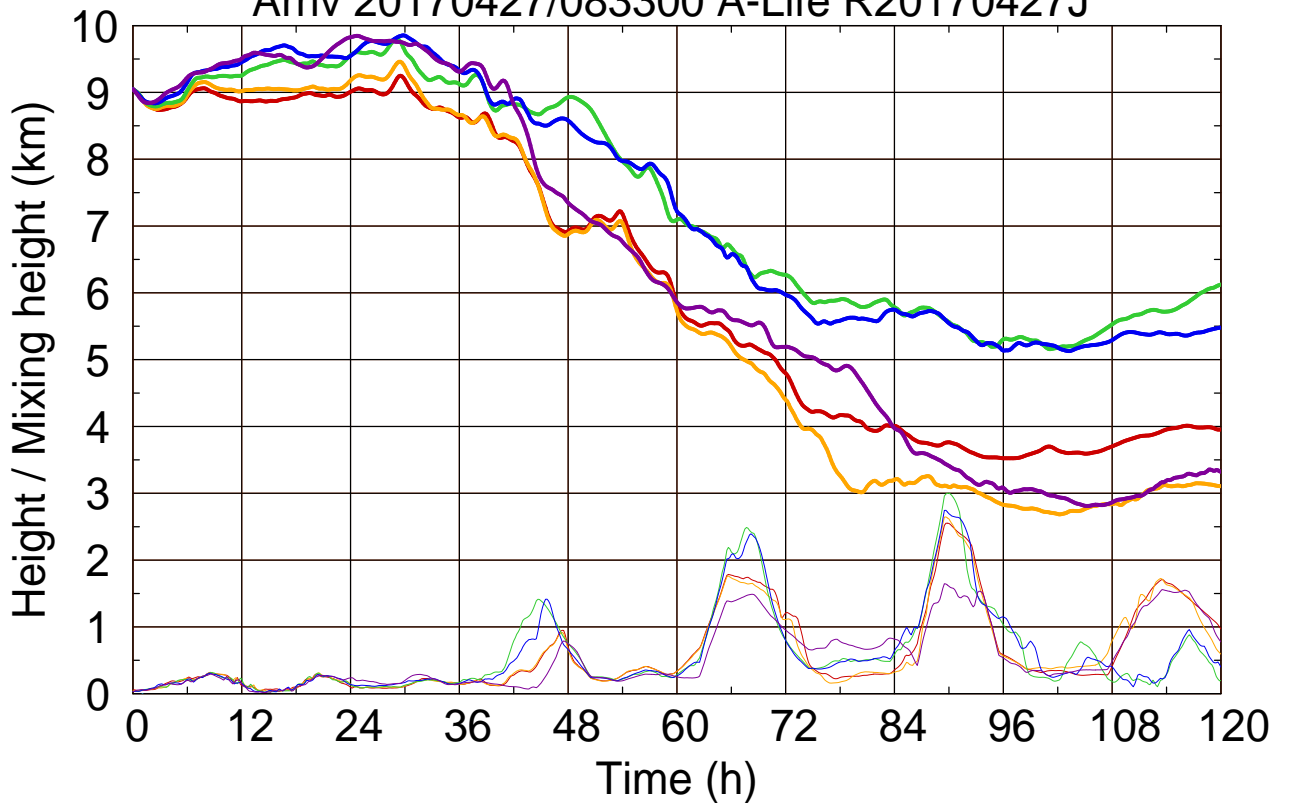

Arriv 20170427/083300 A-Life R20170427J

0 — 1 — 2 — 3 — 4 —

Arriv 20170427/083300 A-Life R20170427J

— Height

— Mixing height

Arriv 20170427/082830 A-Life R20170427J

0 — 1 — 2 — 3 — 4

Arriv 20170427/082830 A-Life R20170427J

—— Height      - - - - - Mixing height

Arriv 20170427/082400 A-Life R20170427J

0 —

Arriv 20170427/082400 A-Life R20170427J

— Height

— Mixing height