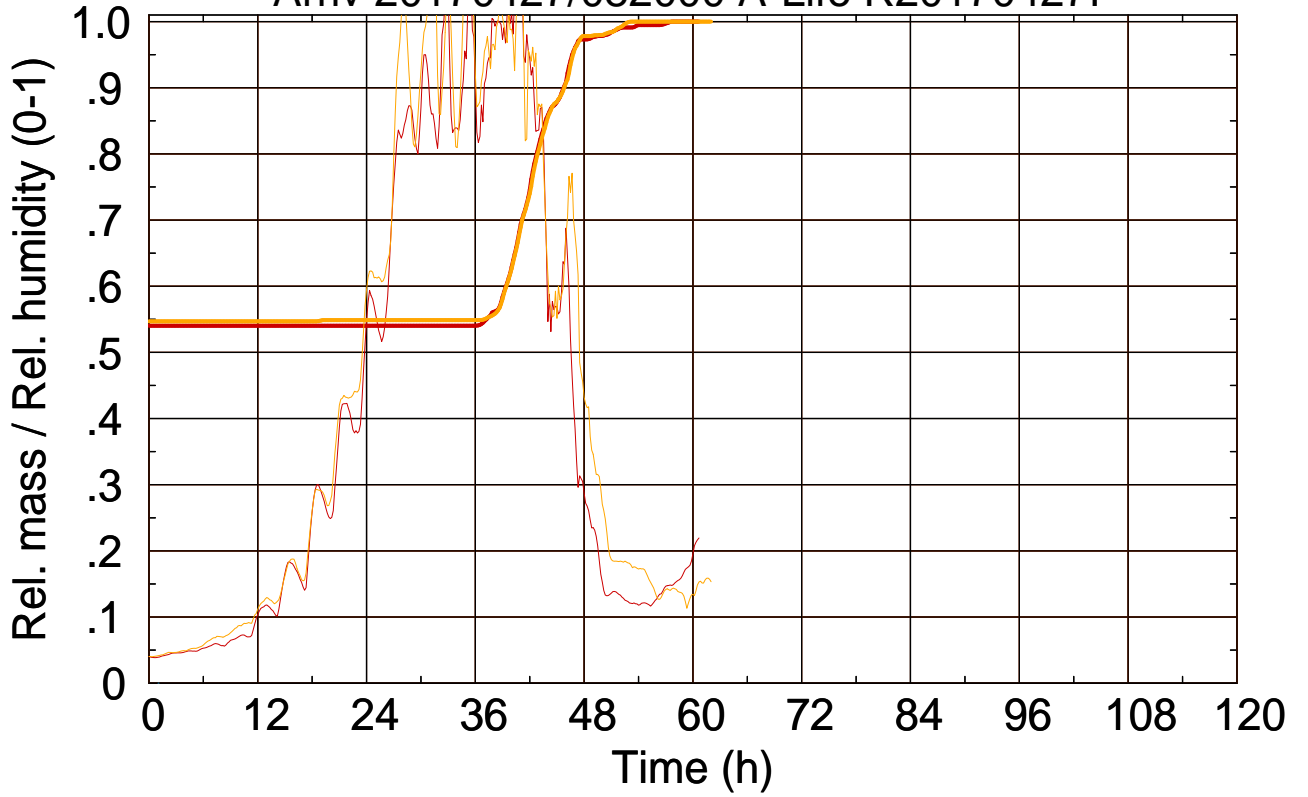

Arriv 20170427/082000 A-Life R20170427I

0 — 1 —

Arriv 20170427/082000 A-Life R20170427I

— Height — Mixing height