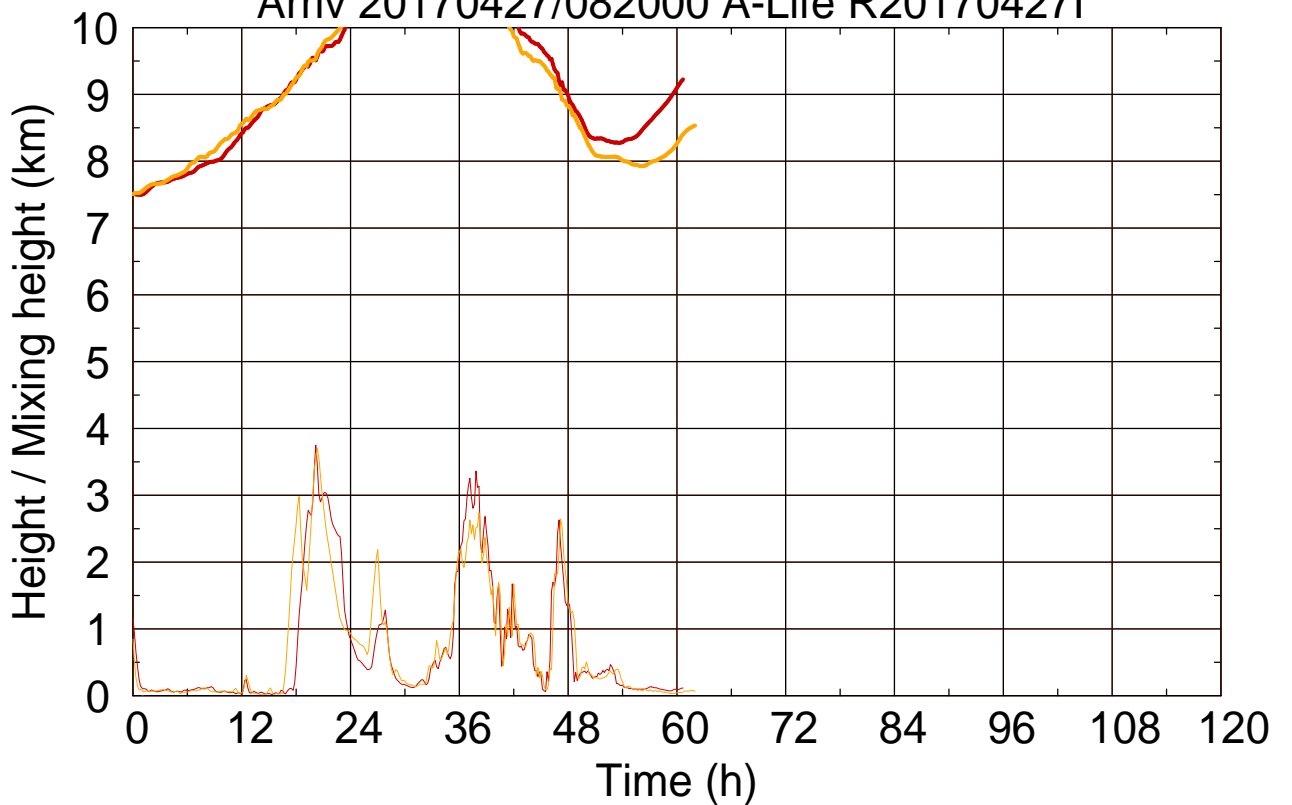

Arriv 20170427/082000 A-Life R20170427I

0 — 1 —

Arriv 20170427/082000 A-Life R20170427I

— Height — Mixing height