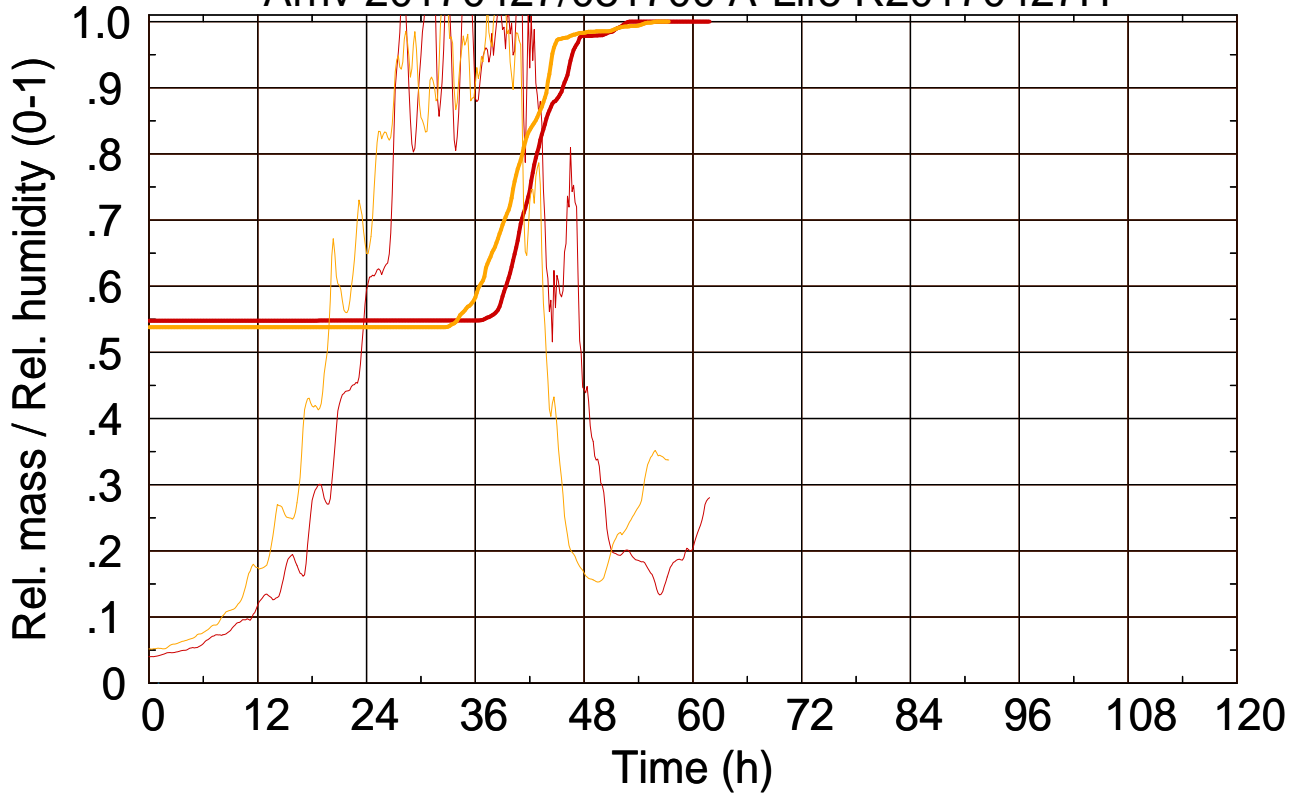

Arriv 20170427/081700 A-Life R20170427H

0 — 1 —

Arriv 20170427/081700 A-Life R20170427H

— Height — Mixing height