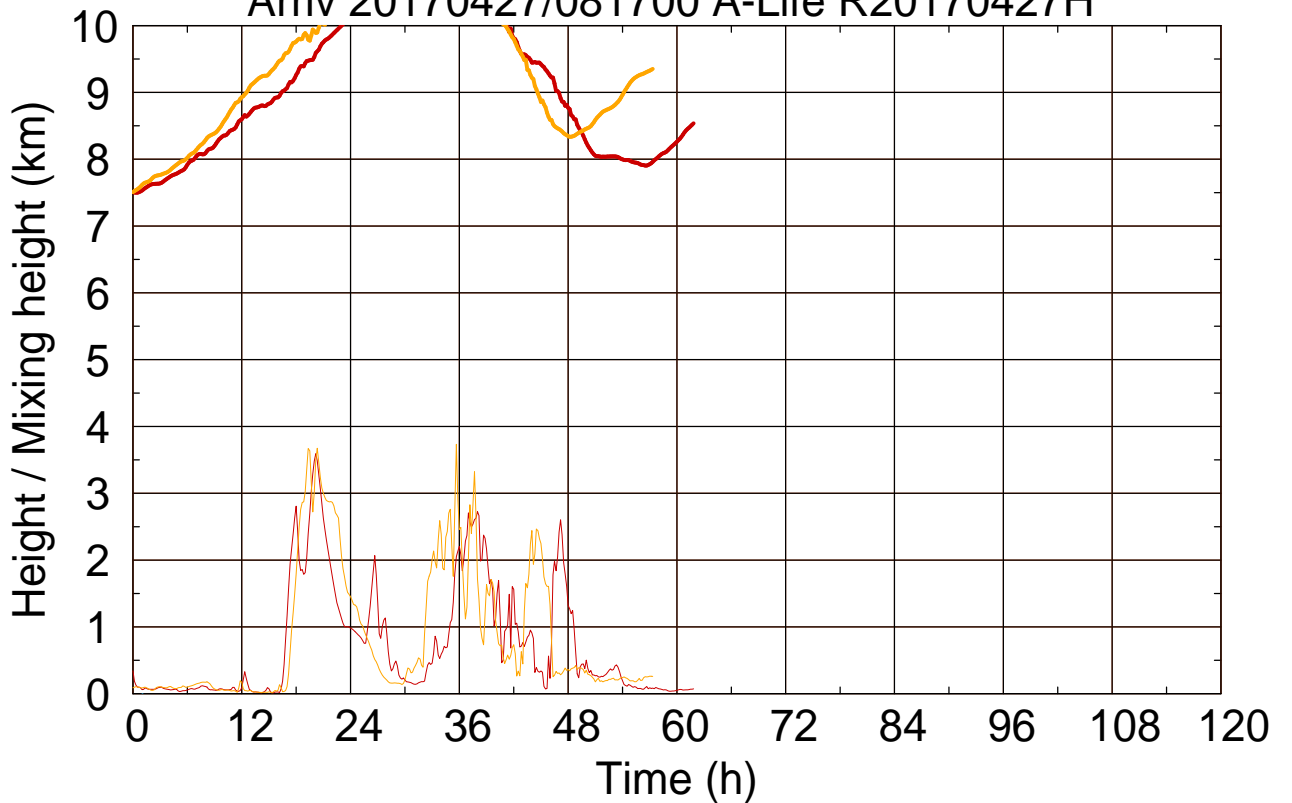

Arriv 20170427/081700 A-Life R20170427H

0 — 1 —

Arriv 20170427/081700 A-Life R20170427H

— Height — Mixing height