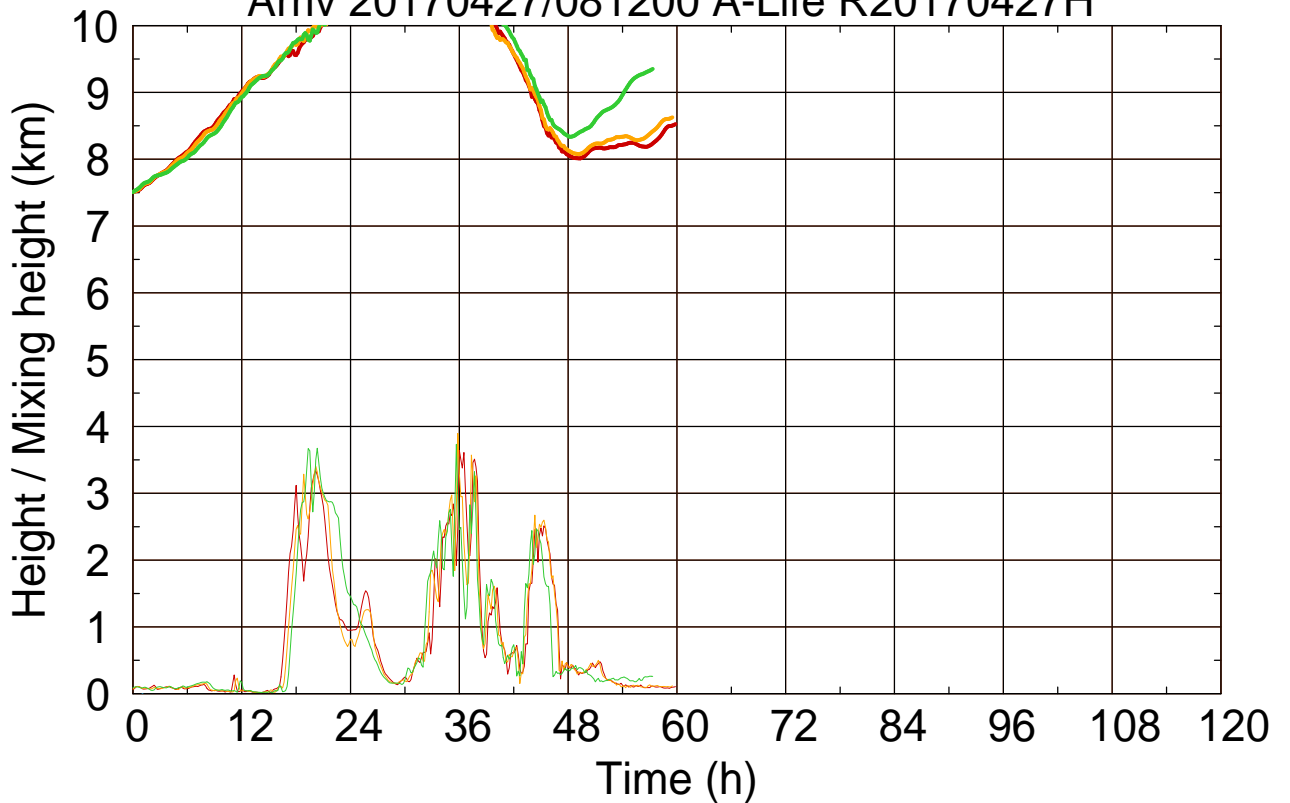

Arriv 20170427/081700 A-Life R20170427H

0 — 1 — 2 — 3 — 4 —

Arriv 20170427/081700 A-Life R20170427H

————— Height      ————— Mixing height

Arriv 20170427/081200 A-Life R20170427H

0 — 1 — 2 —

Arriv 20170427/081200 A-Life R20170427H

— Height — Mixing height