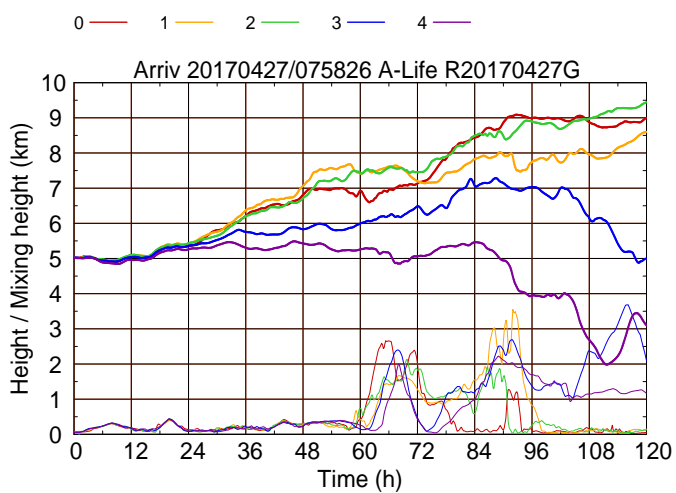

Level #6 of flight 170427a

— Height — Mixing height

Arriv 20170427/075826 A-Life R20170427