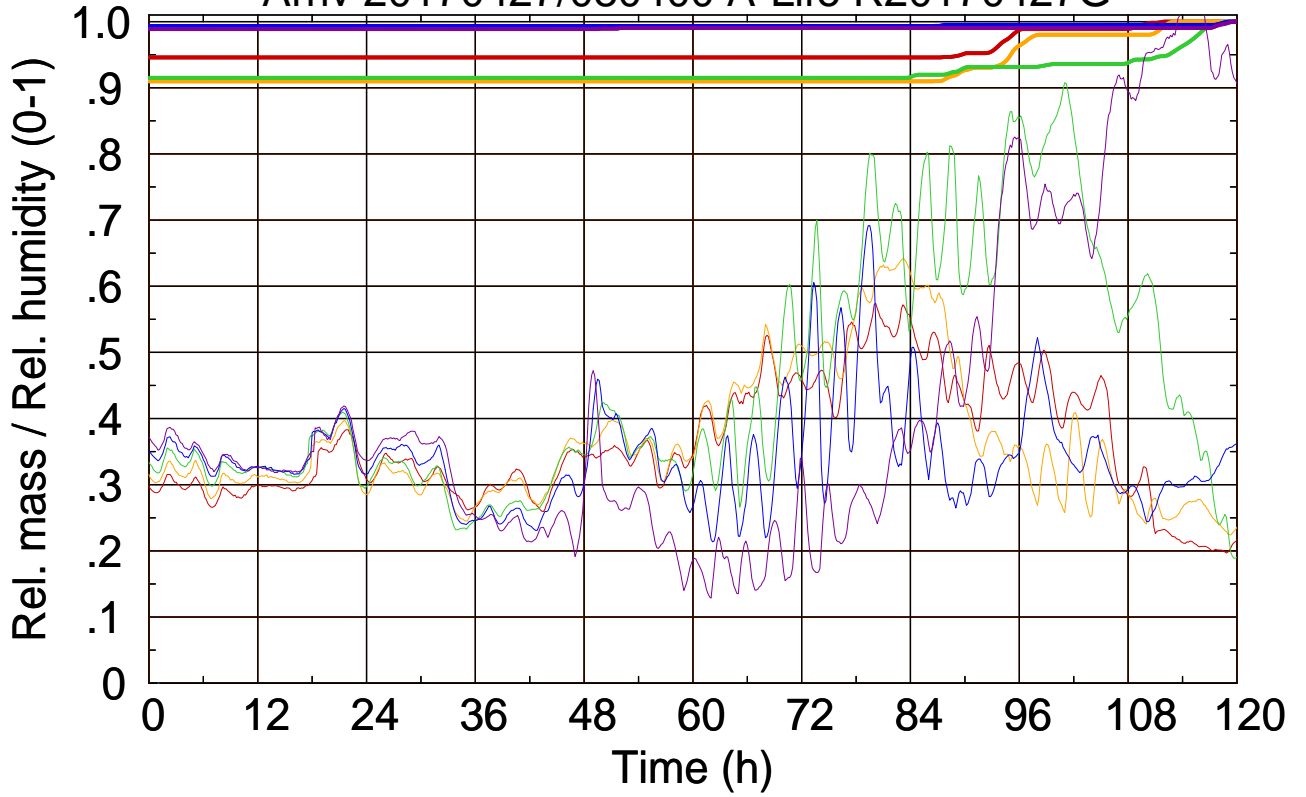

Arriv 20170427/080400 A-Life R20170427G

0 — 1 — 2 — 3 — 4

Arriv 20170427/080400 A-Life R20170427G

— Height — Mixing height