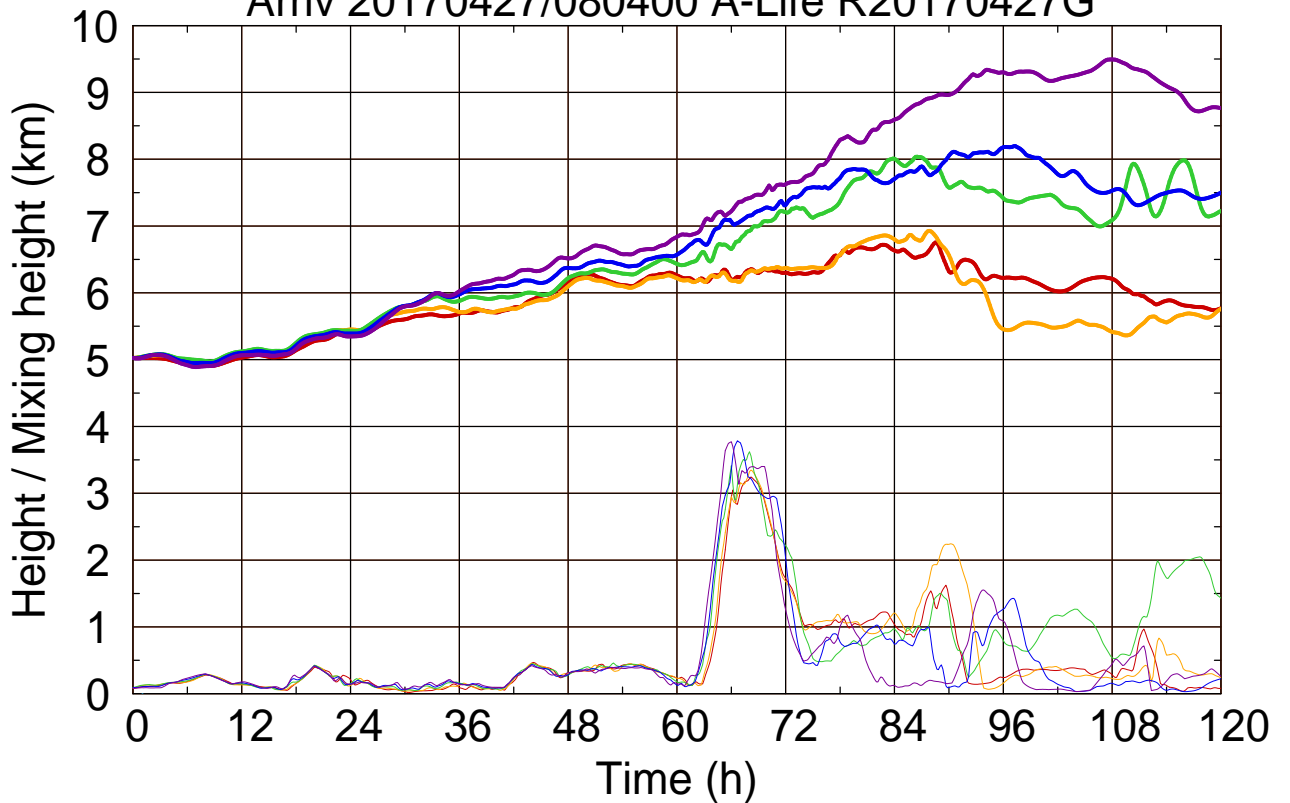

Arriv 20170427/080400 A-Life R20170427G

0 — 1 — 2 — 3 — 4

Arriv 20170427/080400 A-Life R20170427G

— Height — Mixing height