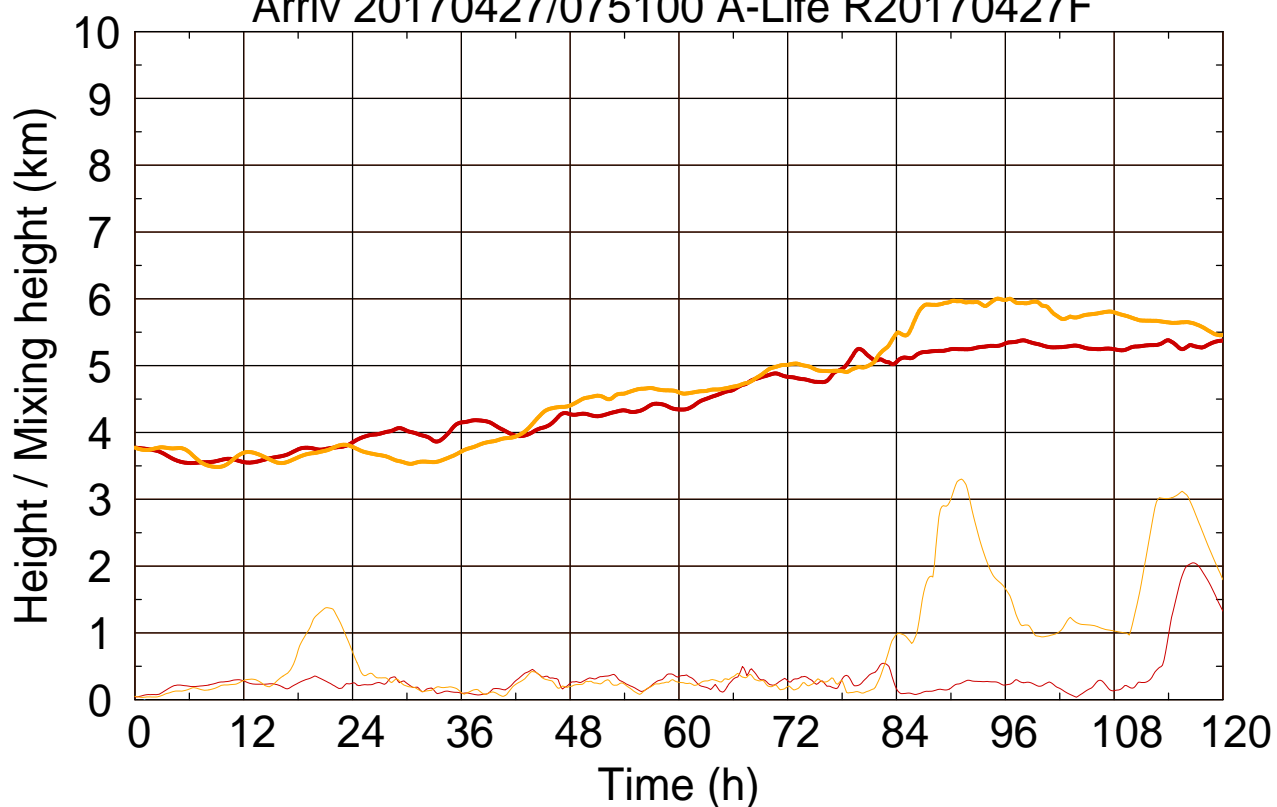

Arriv 20170427/075100 A-Life R20170427F

0 — 1 —

Arriv 20170427/075100 A-Life R20170427F

— Height

— Mixing height