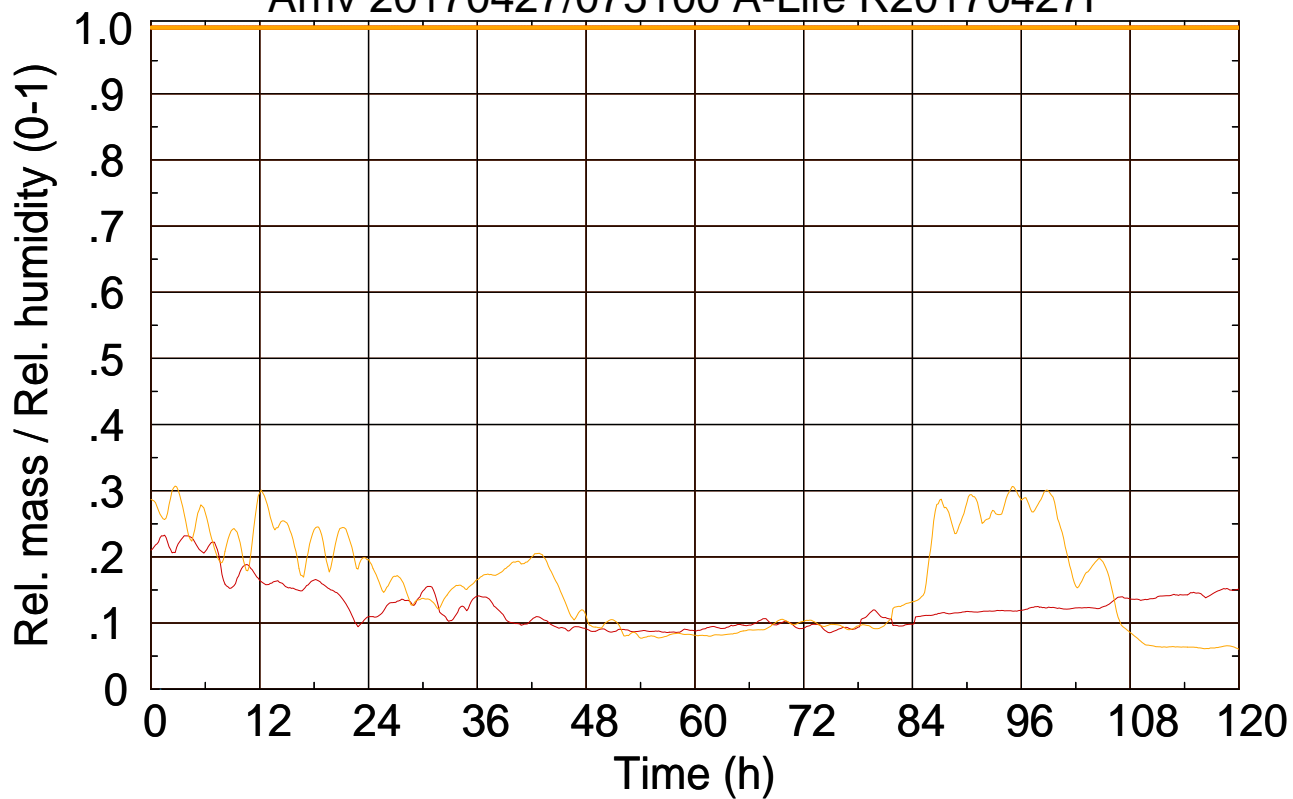

Arriv 20170427/075100 A-Life R20170427F

0 — 1 —

Arriv 20170427/075100 A-Life R20170427F

— Height

— Mixing height