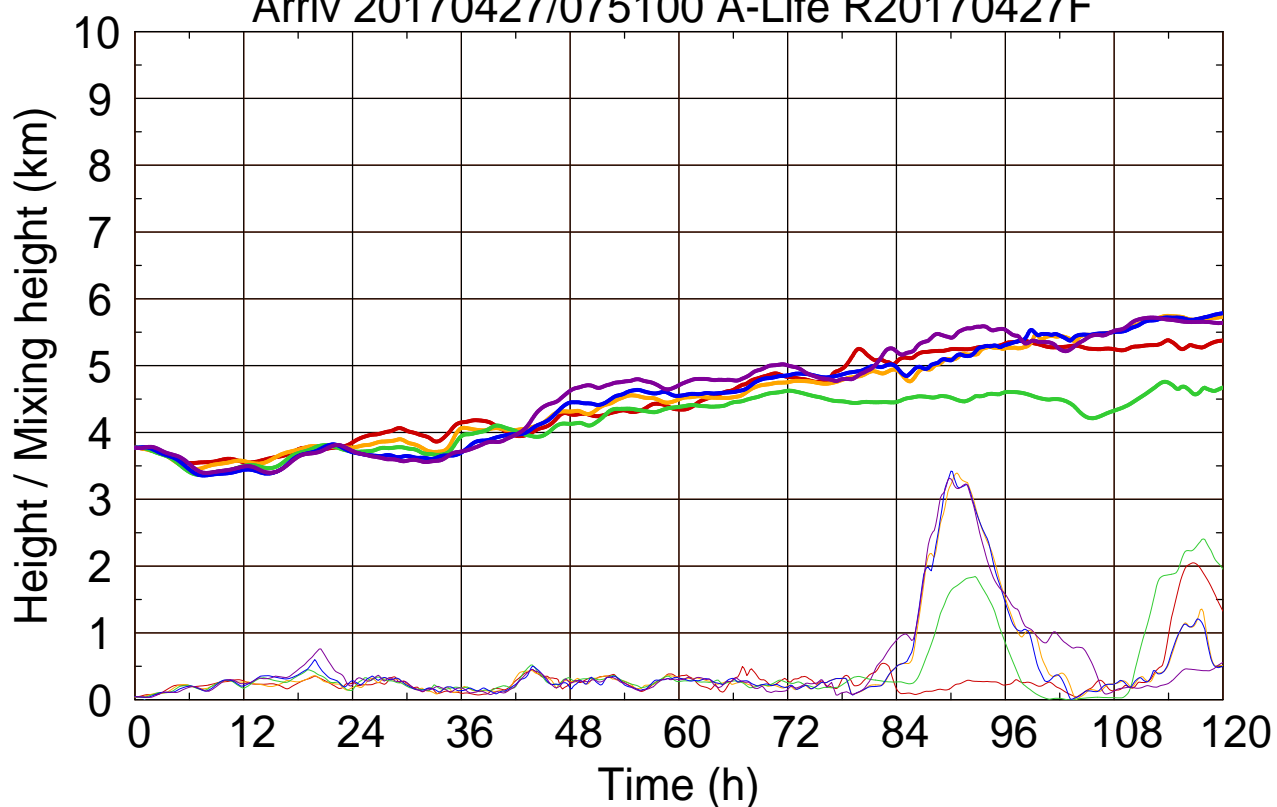

Arriv 20170427/075100 A-Life R20170427F

0 — 1 — 2 — 3 — 4 —

Arriv 20170427/075100 A-Life R20170427F

—— Height      - - - - - Mixing height

Arriv 20170427/074420 A-Life R20170427F

0 — 1

Arriv 20170427/074420 A-Life R20170427F

— Height

— Mixing height