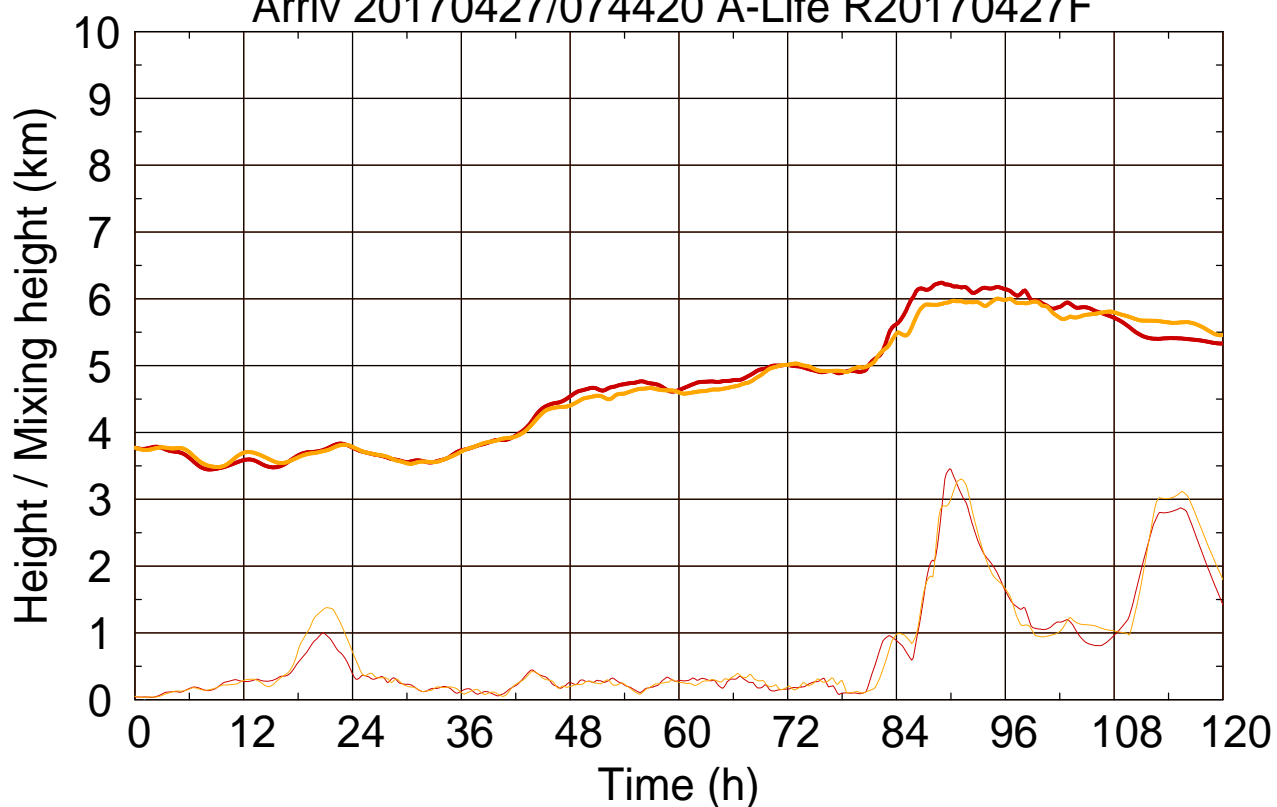

Arriv 20170427/075100 A-Life R20170427F

0 — 1 — 2 — 3 — 4 —

Arriv 20170427/075100 A-Life R20170427F

—— Height      - - - - - Mixing height

Arriv 20170427/074420 A-Life R20170427F

0 — 1

Arriv 20170427/074420 A-Life R20170427F

— Height

— Mixing height