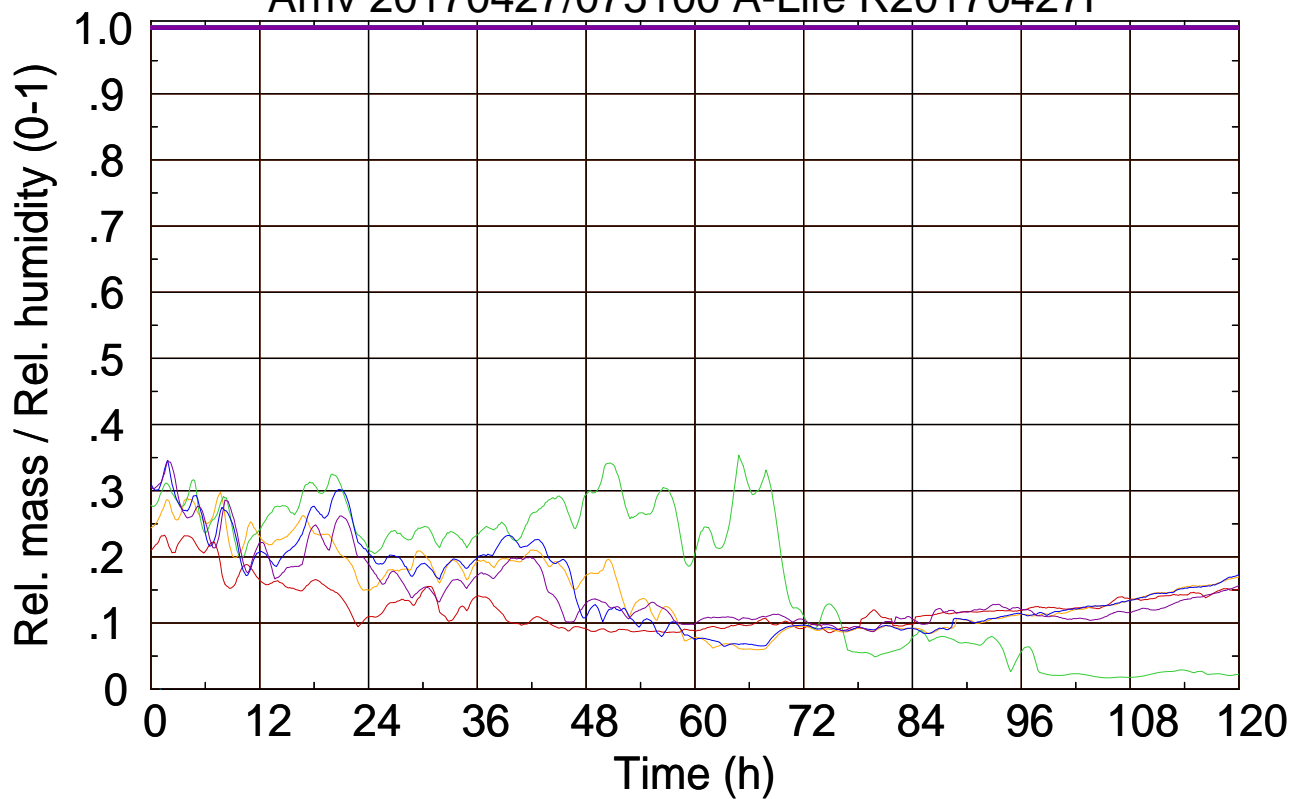

Arriv 20170427/075100 A-Life R20170427F

0 — 1 — 2 — 3 — 4 —

Arriv 20170427/075100 A-Life R20170427F

—— Height      - - - - - Mixing height

Arriv 20170427/074420 A-Life R20170427F

0 — 1

Arriv 20170427/074420 A-Life R20170427F

— Height

— Mixing height