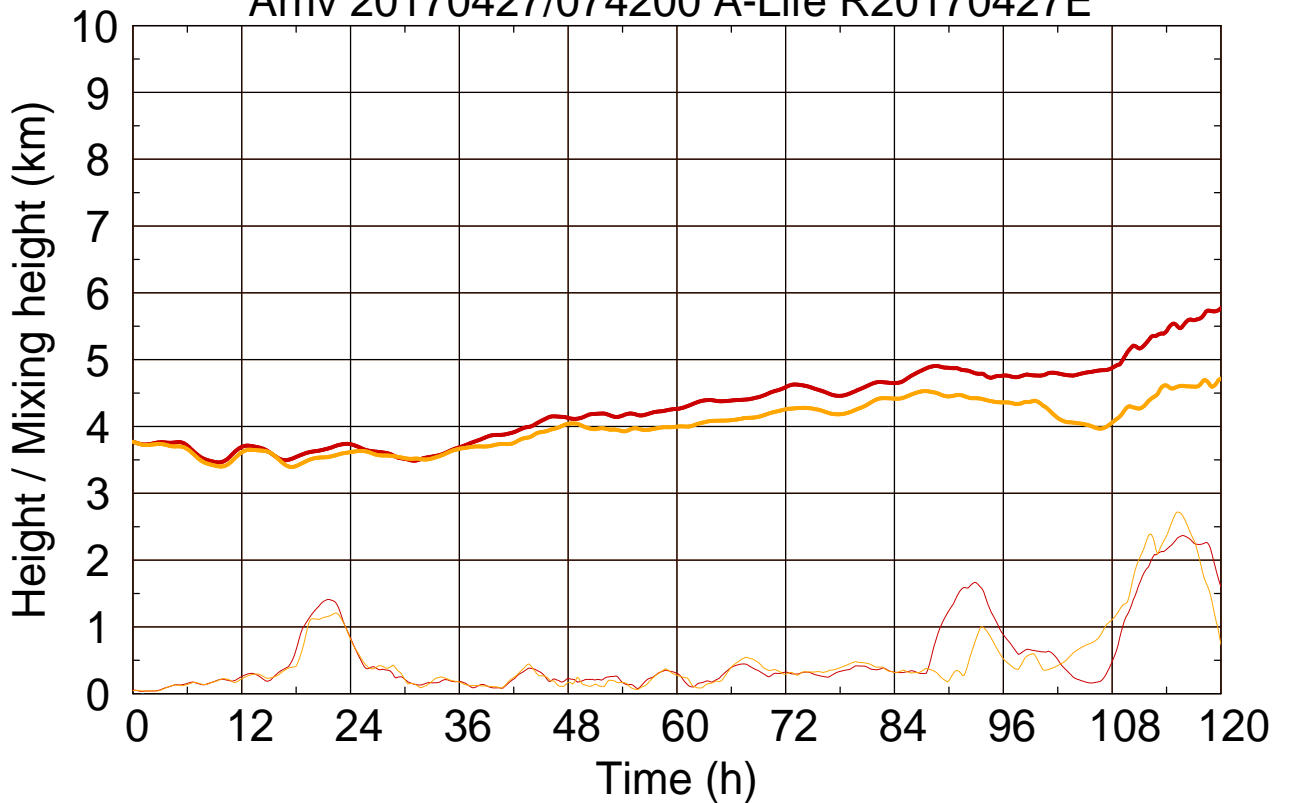

Arriv 20170427/074200 A-Life R20170427E

0 — 1

Arriv 20170427/074200 A-Life R20170427E

— Height — Mixing height