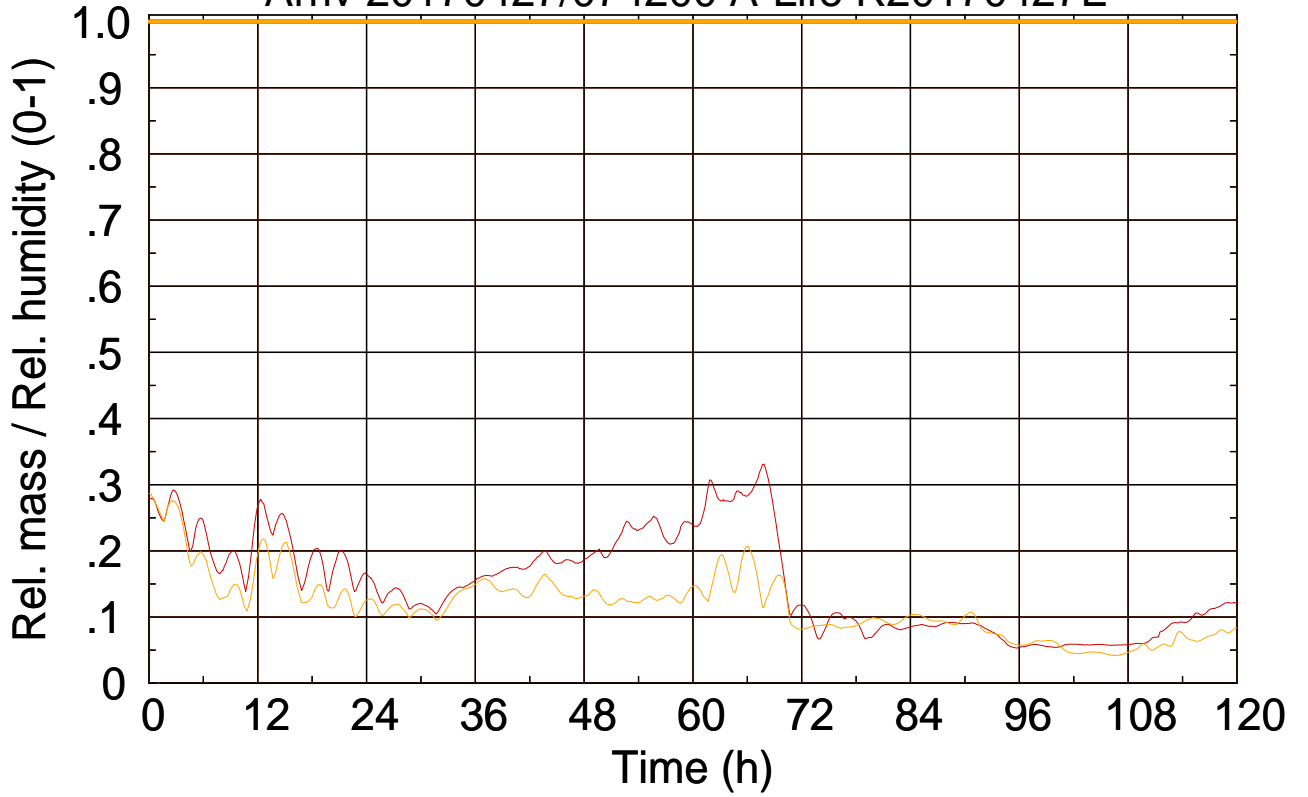

Arriv 20170427/074200 A-Life R20170427E

0 — 1

Arriv 20170427/074200 A-Life R20170427E

— Height — Mixing height