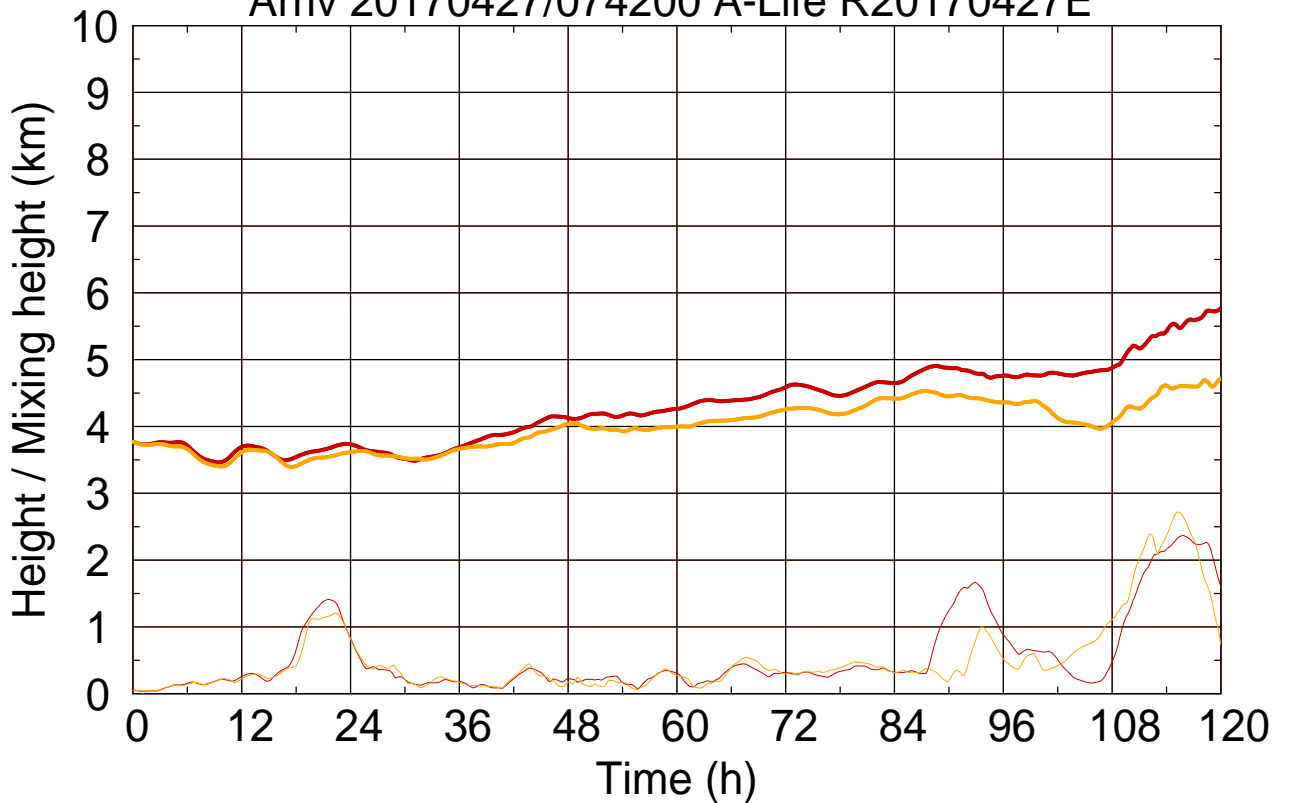

Arriv 20170427/074200 A-Life R20170427E

0 — 1 —

Arriv 20170427/074200 A-Life R20170427E

— Height

— Mixing height