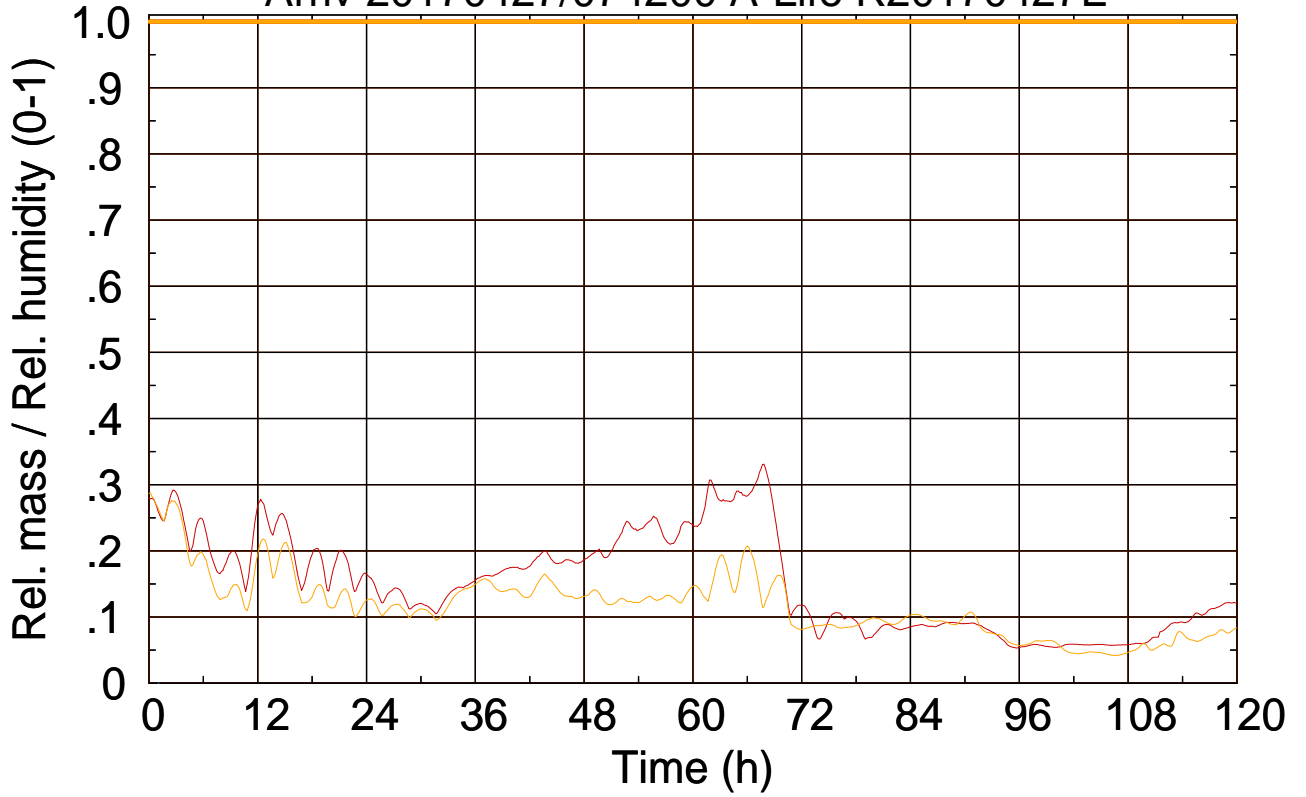

Arriv 20170427/074200 A-Life R20170427E

0 — 1 —

Arriv 20170427/074200 A-Life R20170427E

— Height

— Mixing height