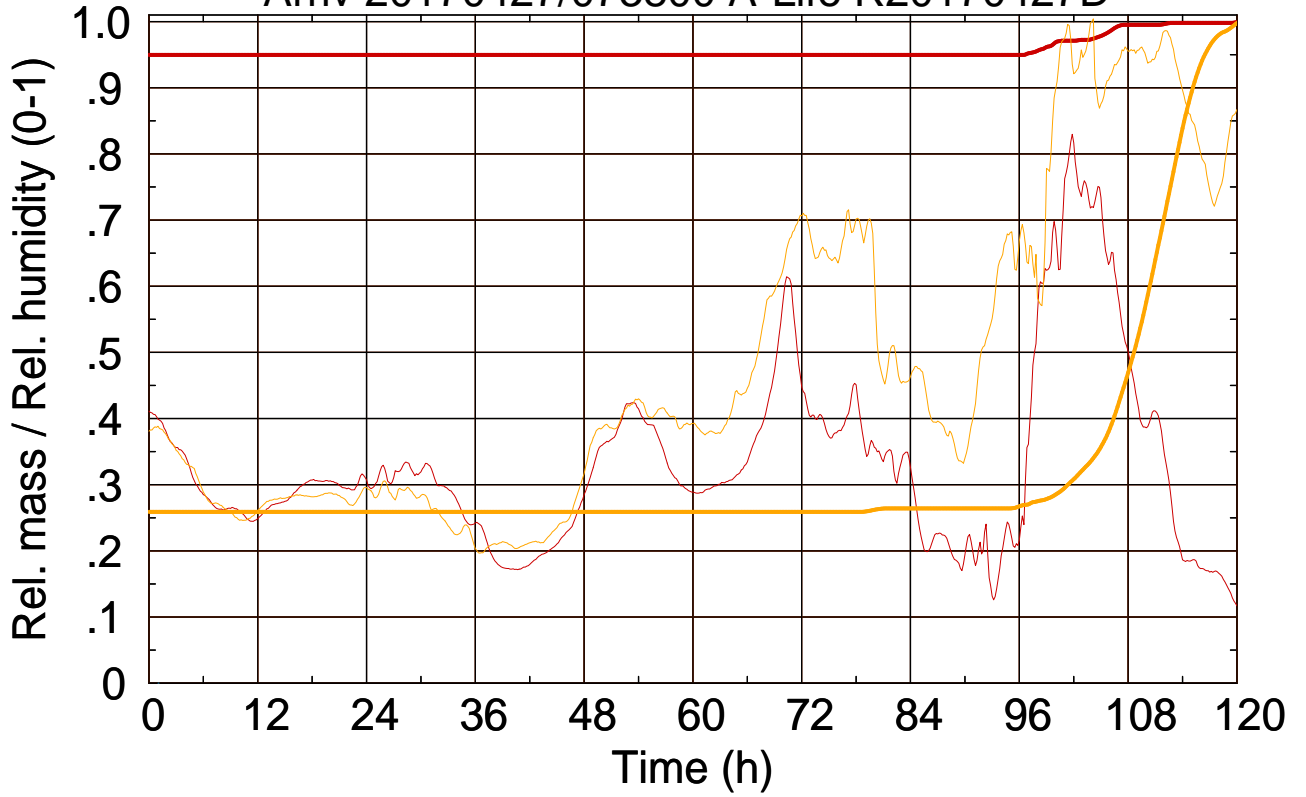

Arriv 20170427/073800 A-Life R20170427D

0 — 1 —

Arriv 20170427/073800 A-Life R20170427D

— Height

— Mixing height