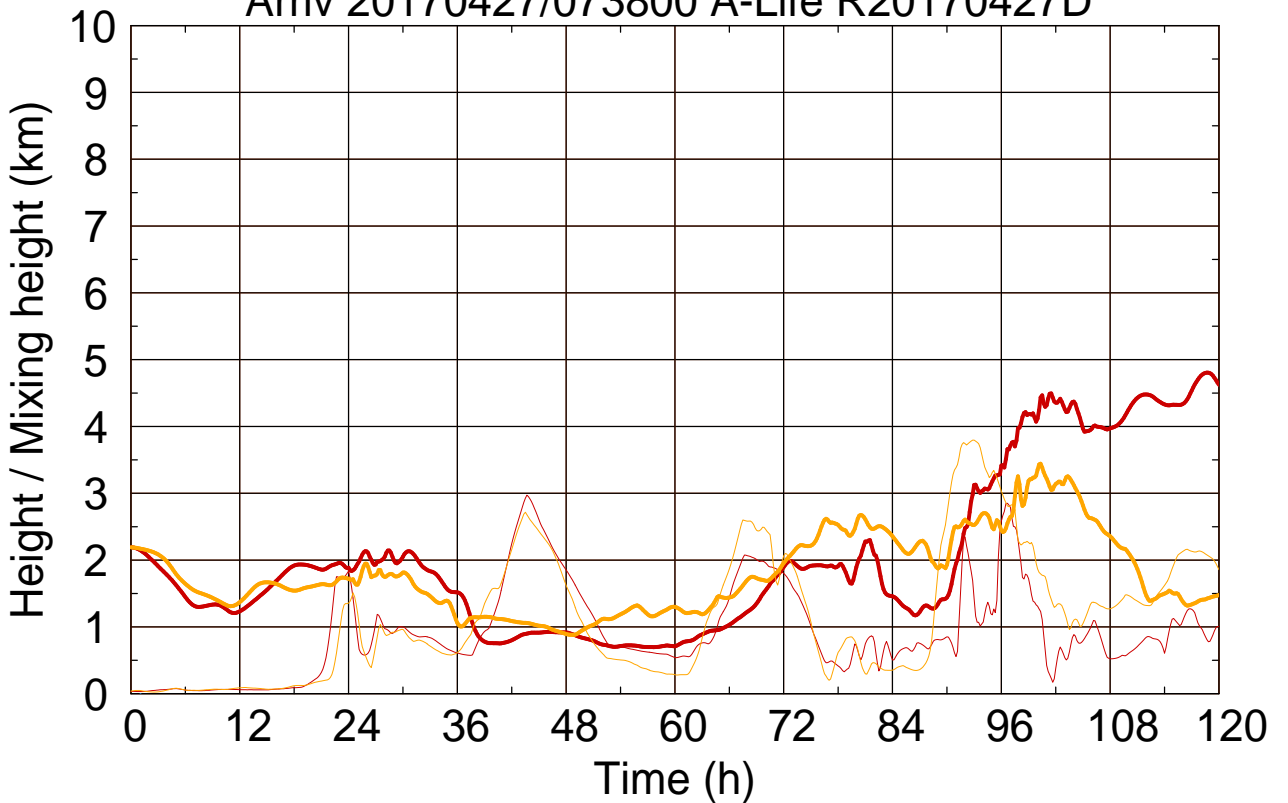

Arriv 20170427/073800 A-Life R20170427D

0 — 1 —

Arriv 20170427/073800 A-Life R20170427D

— Height

— Mixing height