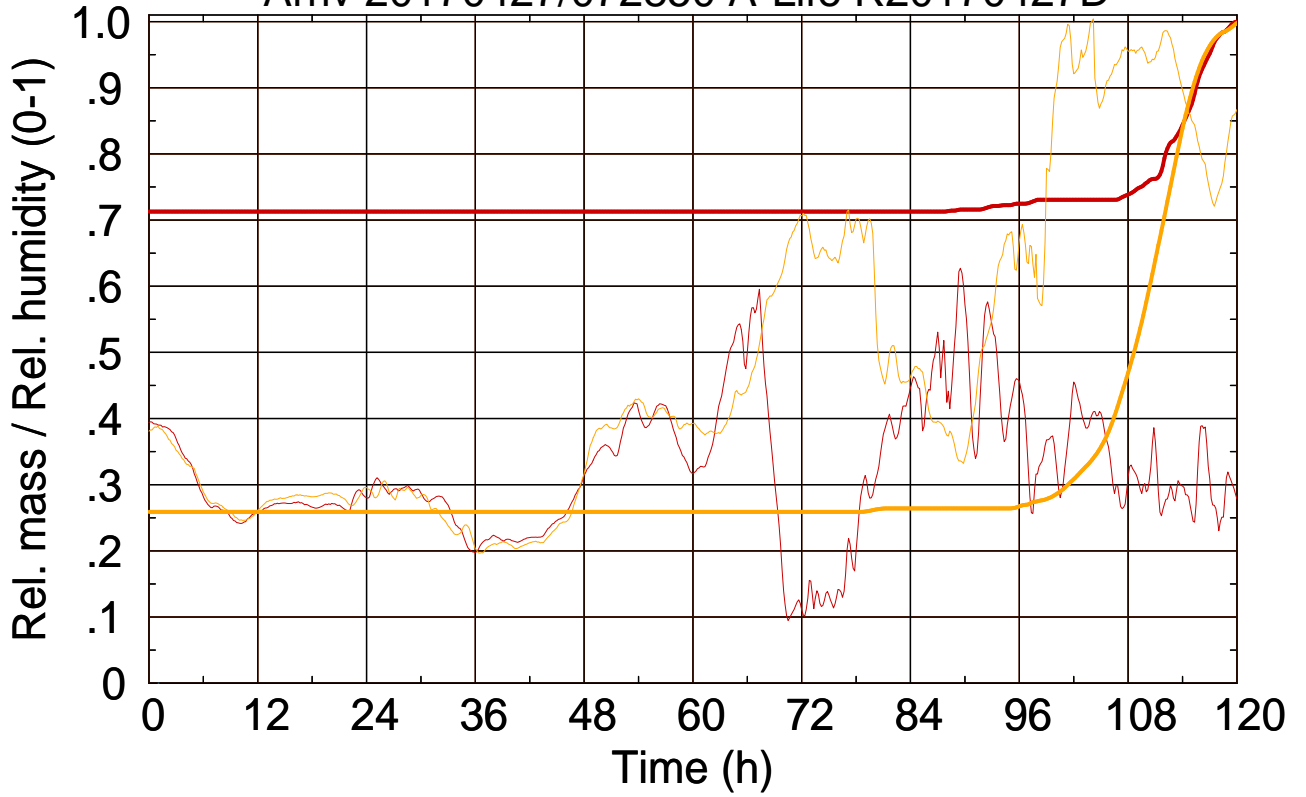

Arriv 20170427/073800 A-Life R20170427D

0 — 1 — 2 — 3 — 4

Arriv 20170427/073800 A-Life R20170427D

— Height — Mixing height

Arriv 20170427/072850 A-Life R20170427D

0 — 1

Arriv 20170427/072850 A-Life R20170427D

— Height

— Mixing height