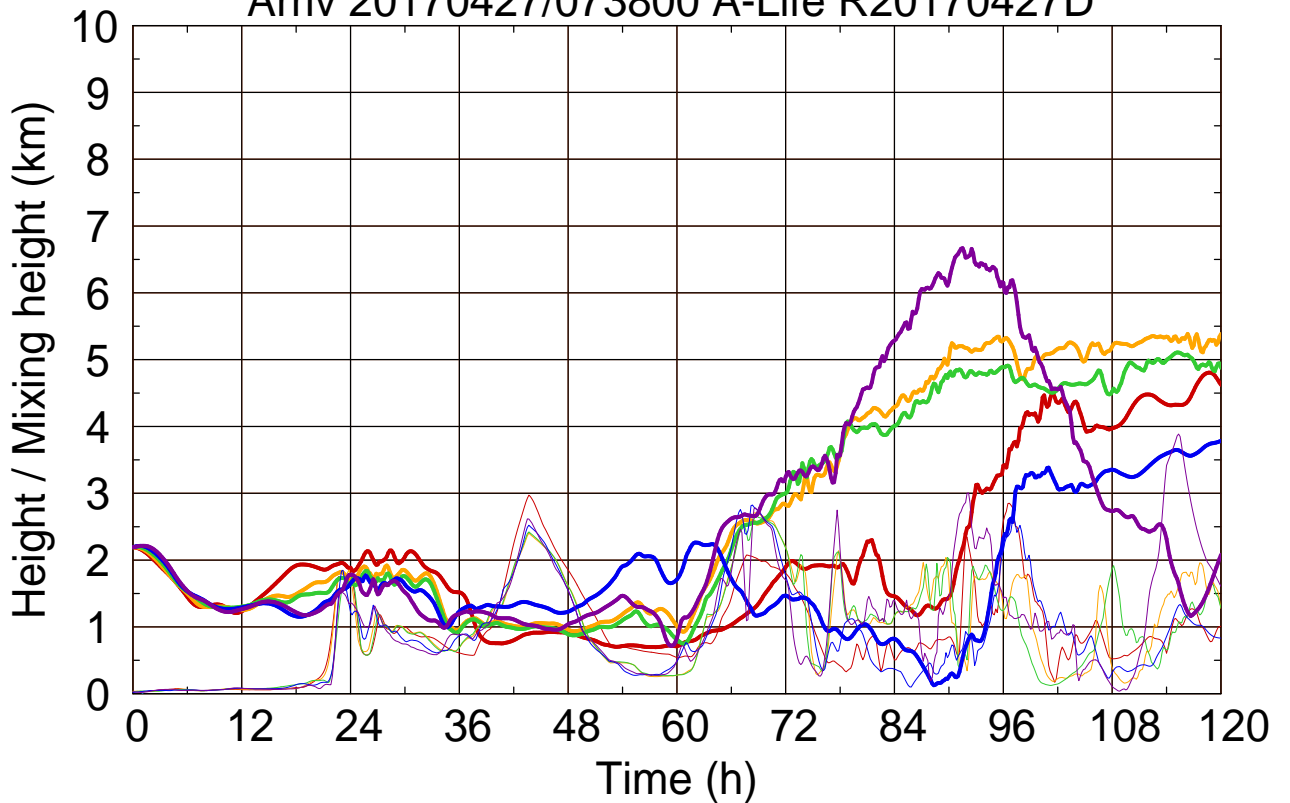

Arriv 20170427/073800 A-Life R20170427D

0 — 1 — 2 — 3 — 4

Arriv 20170427/073800 A-Life R20170427D

— Height — Mixing height

Arriv 20170427/072850 A-Life R20170427D

0 — 1

Arriv 20170427/072850 A-Life R20170427D

— Height

— Mixing height