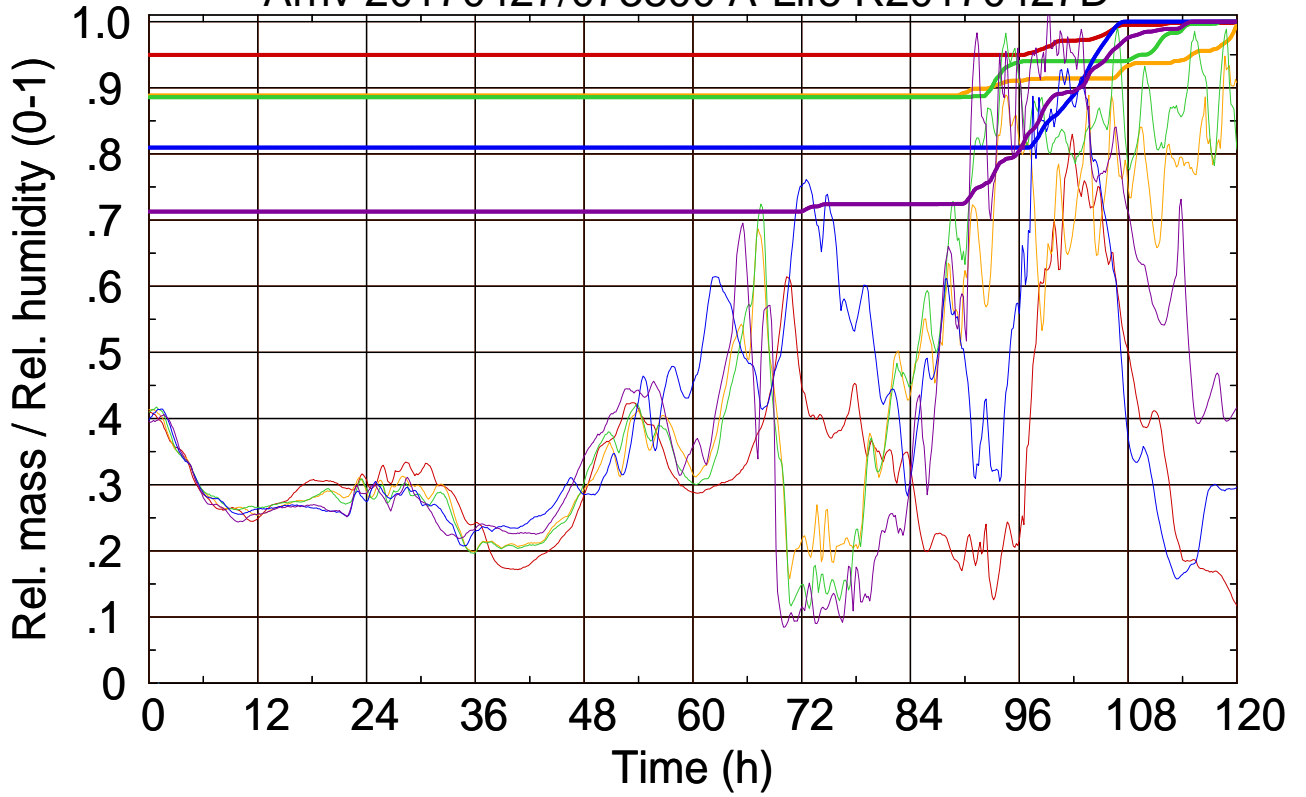

Arriv 20170427/073800 A-Life R20170427D

0 — 1 — 2 — 3 — 4

Arriv 20170427/073800 A-Life R20170427D

— Height — Mixing height

Arriv 20170427/072850 A-Life R20170427D

0 — 1

Arriv 20170427/072850 A-Life R20170427D

— Height

— Mixing height