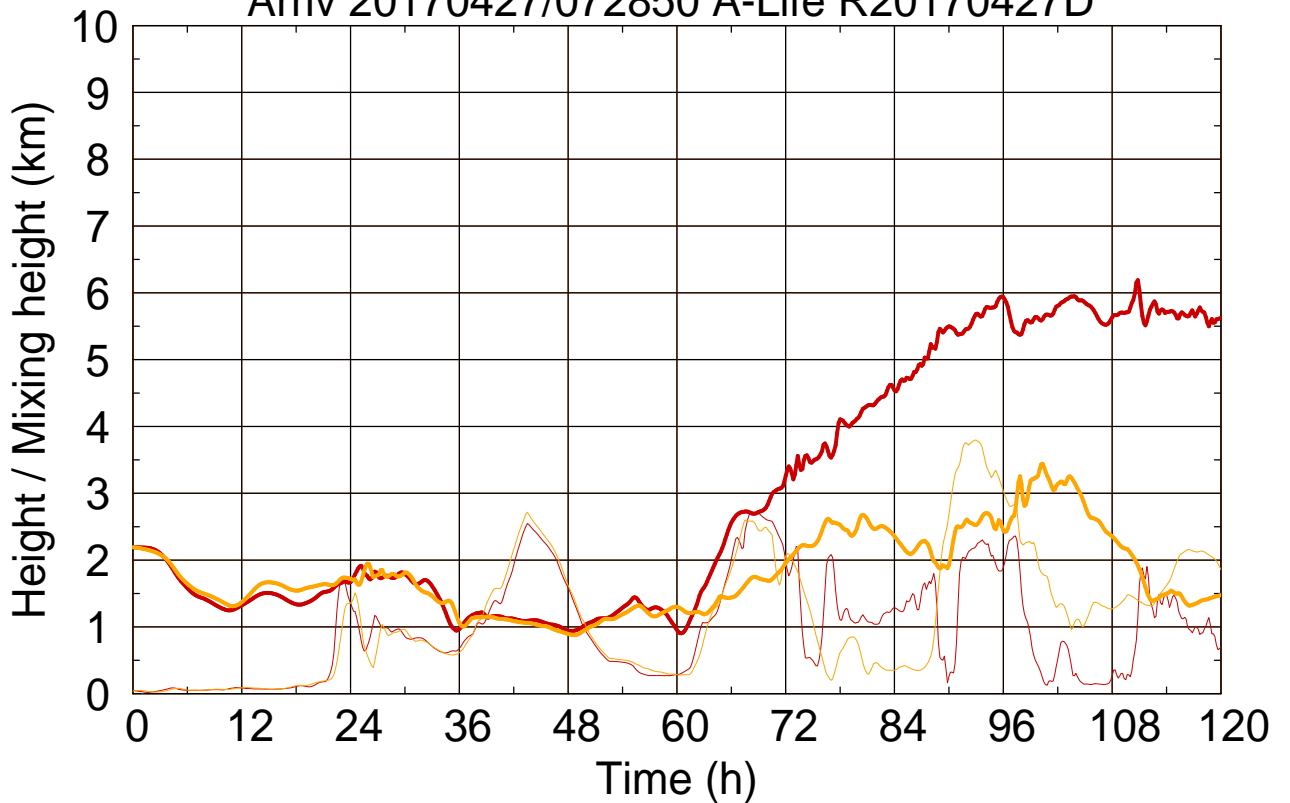

Arriv 20170427/073800 A-Life R20170427D

0 — 1 — 2 — 3 — 4

Arriv 20170427/073800 A-Life R20170427D

— Height — Mixing height

Arriv 20170427/072850 A-Life R20170427D

0 — 1

Arriv 20170427/072850 A-Life R20170427D

— Height

— Mixing height