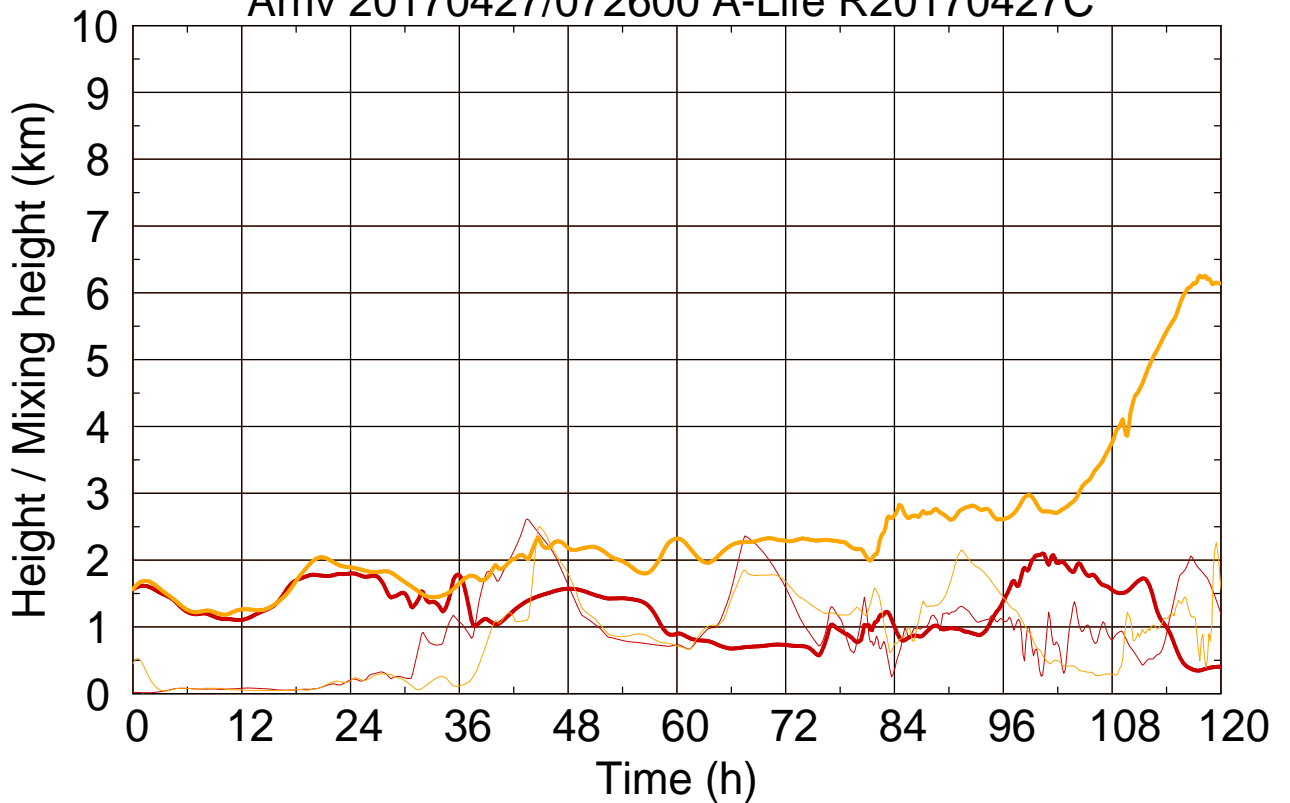

Arriv 20170427/072600 A-Life R20170427C

0 — 1 —

Arriv 20170427/072600 A-Life R20170427C

— Height — Mixing height