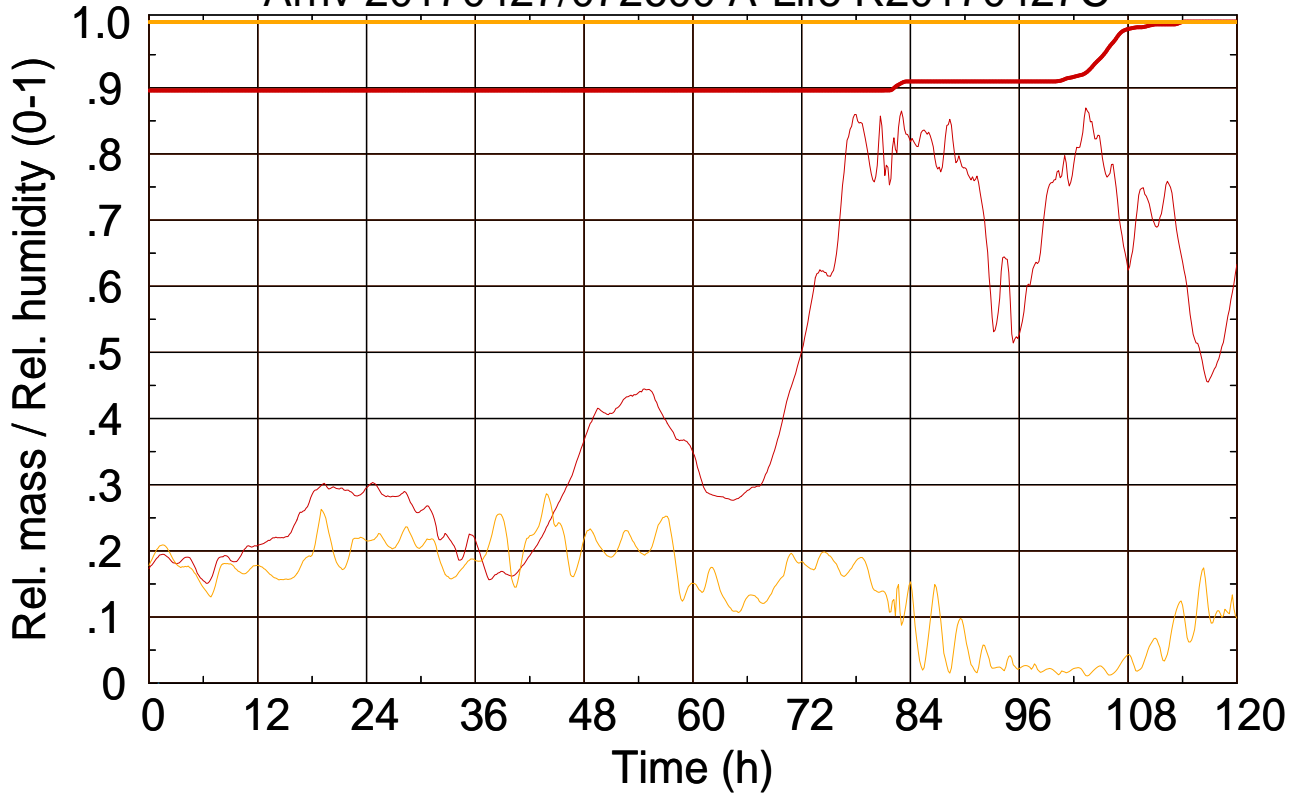

Arriv 20170427/072600 A-Life R20170427C

0 — 1 —

Arriv 20170427/072600 A-Life R20170427C

— Height — Mixing height