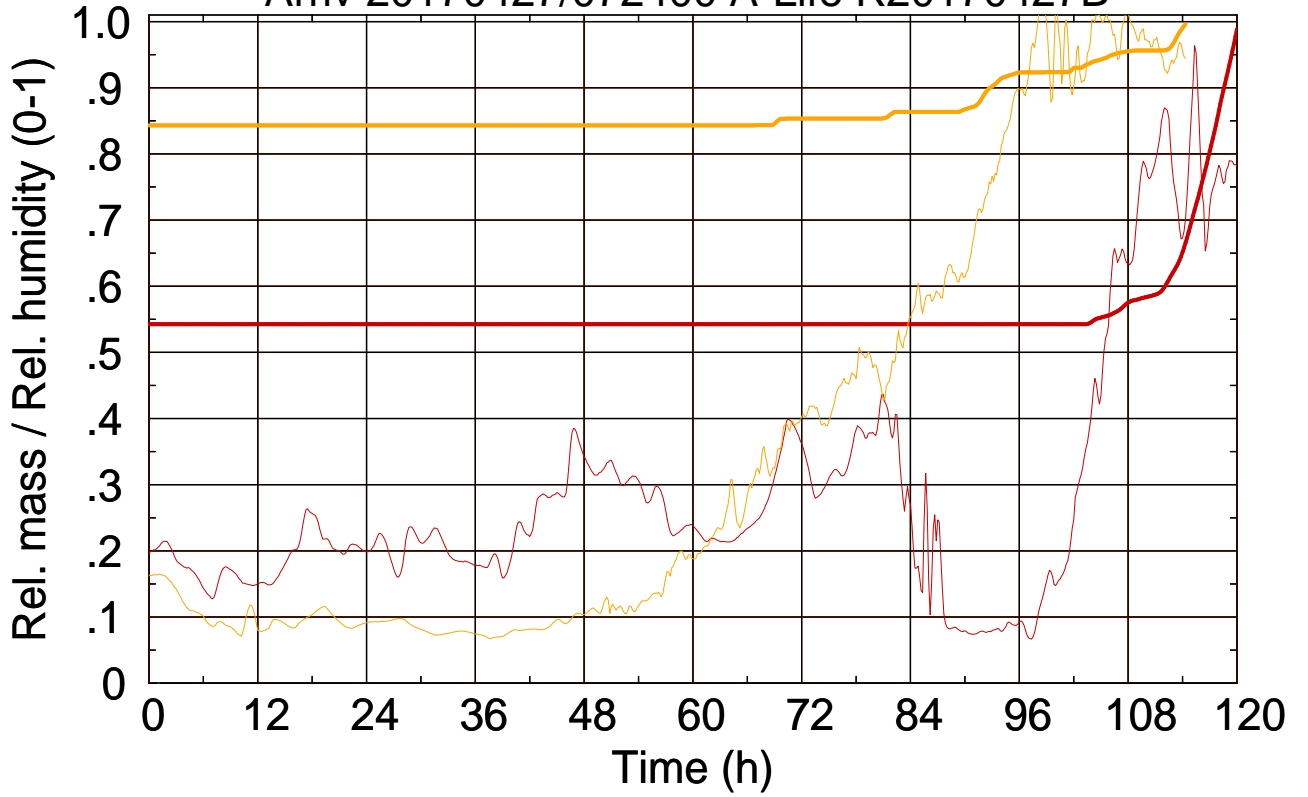

Arriv 20170427/072400 A-Life R20170427B

0 — 1 —

Arriv 20170427/072400 A-Life R20170427B

— Height

— Mixing height