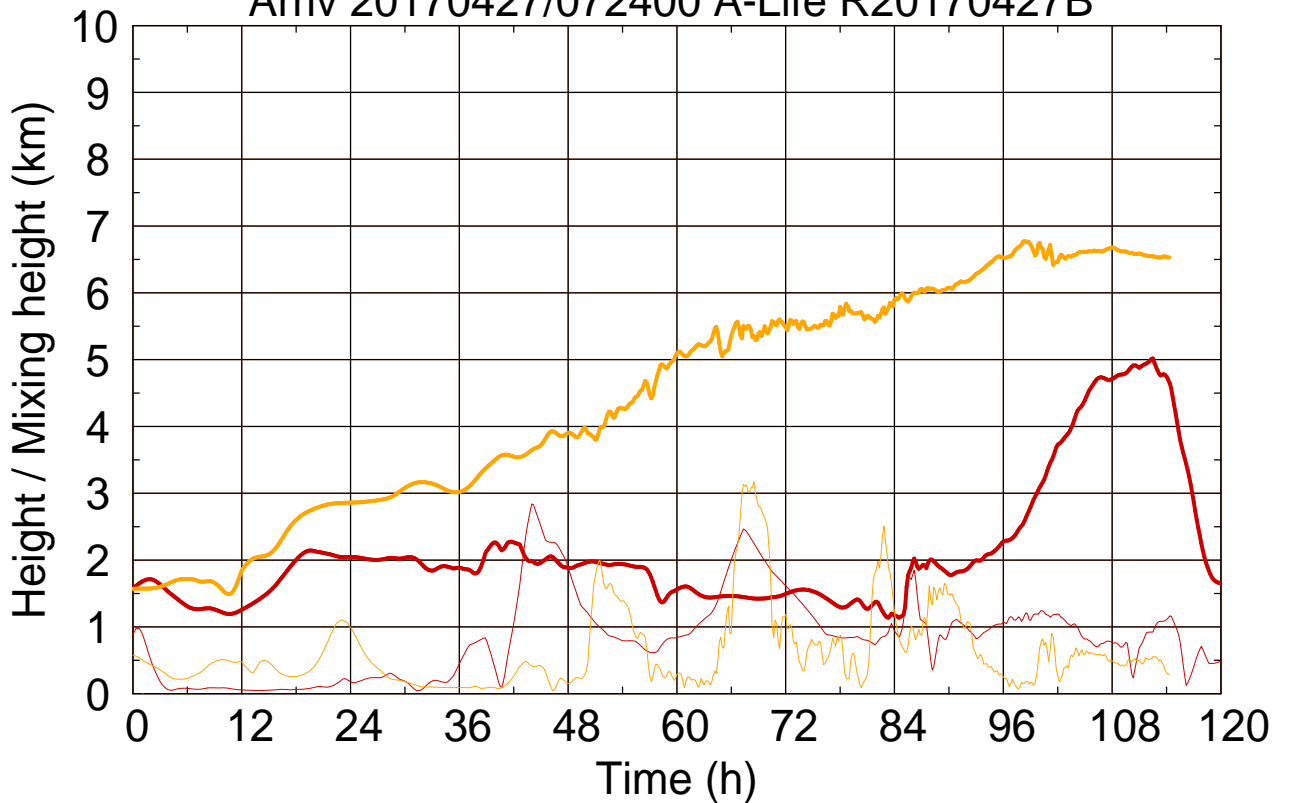

Arriv 20170427/072400 A-Life R20170427B

0 — 1 —

Arriv 20170427/072400 A-Life R20170427B

— Height

— Mixing height