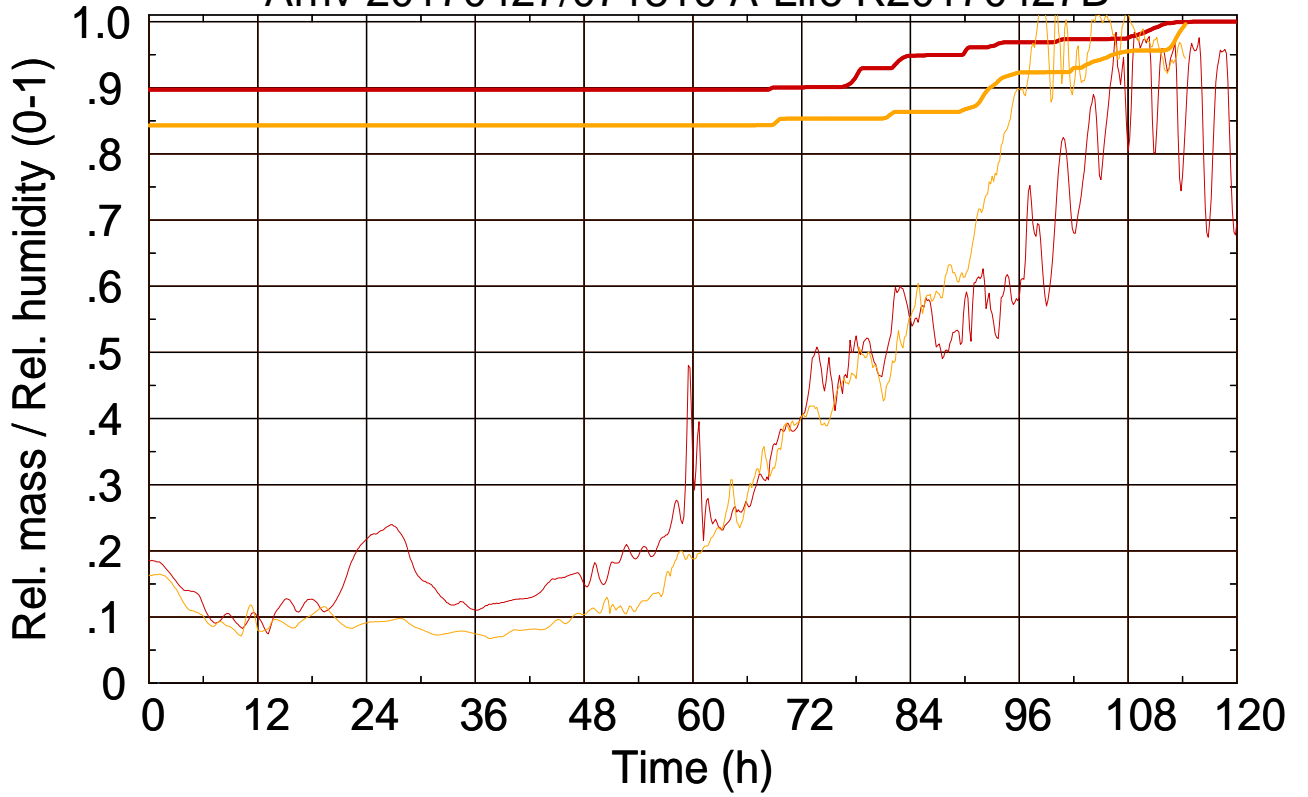

Arriv 20170427/072400 A-Life R20170427B

0 — 1 — 2 — 3 — 4 —

Arriv 20170427/072400 A-Life R20170427B

—— Height      - - - - - Mixing height

Arriv 20170427/071810 A-Life R20170427B

0 — 1 —

Arriv 20170427/071810 A-Life R20170427B

— Height

— Mixing height