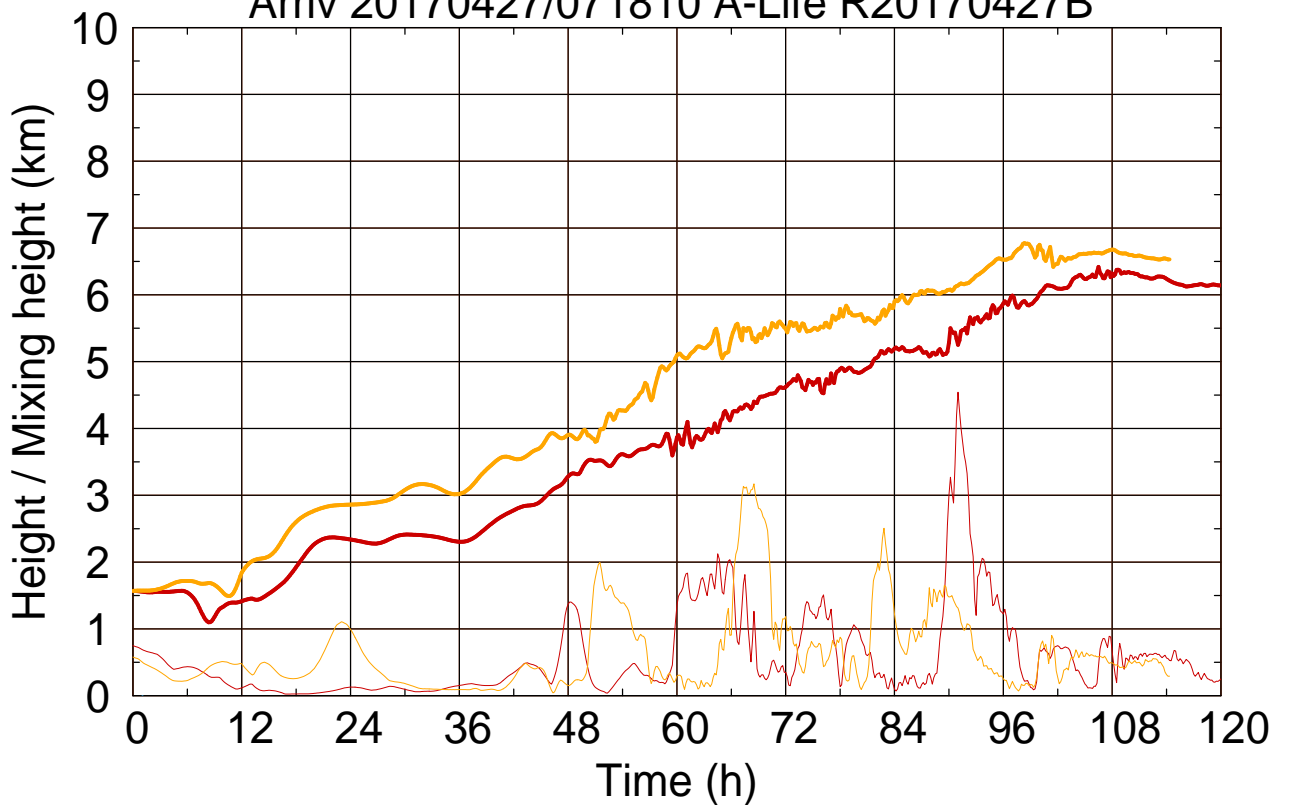

Arriv 20170427/072400 A-Life R20170427B

0 — 1 — 2 — 3 — 4 —

Arriv 20170427/072400 A-Life R20170427B

—— Height      - - - - - Mixing height

Arriv 20170427/071810 A-Life R20170427B

0 — 1 —

Arriv 20170427/071810 A-Life R20170427B

— Height

— Mixing height