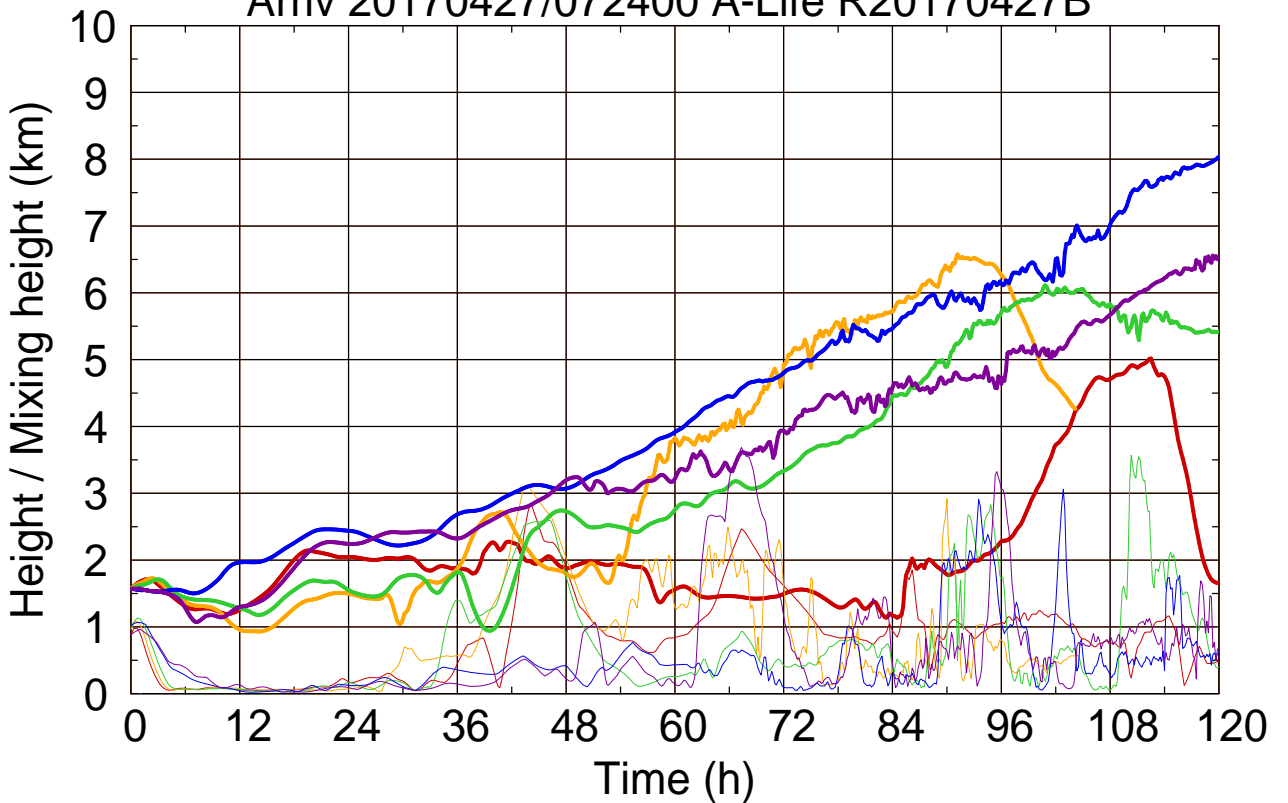

Arriv 20170427/072400 A-Life R20170427B

0 — 1 — 2 — 3 — 4 —

Arriv 20170427/072400 A-Life R20170427B

—— Height      - - - - - Mixing height

Arriv 20170427/071810 A-Life R20170427B

0 — 1 —

Arriv 20170427/071810 A-Life R20170427B

— Height

— Mixing height