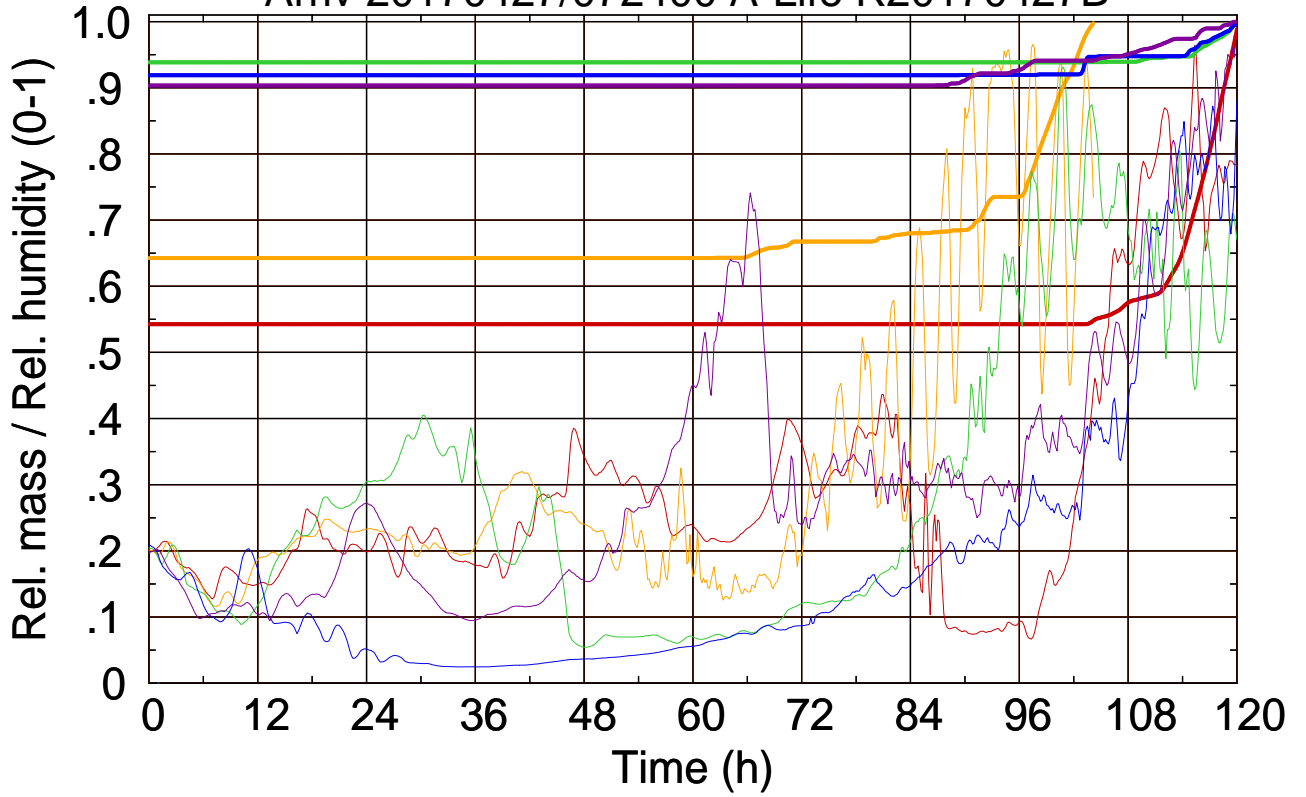

Arriv 20170427/072400 A-Life R20170427B

0 — 1 — 2 — 3 — 4 —

Arriv 20170427/072400 A-Life R20170427B

—— Height      - - - - - Mixing height

Arriv 20170427/071810 A-Life R20170427B

0 — 1 —

Arriv 20170427/071810 A-Life R20170427B

— Height

— Mixing height