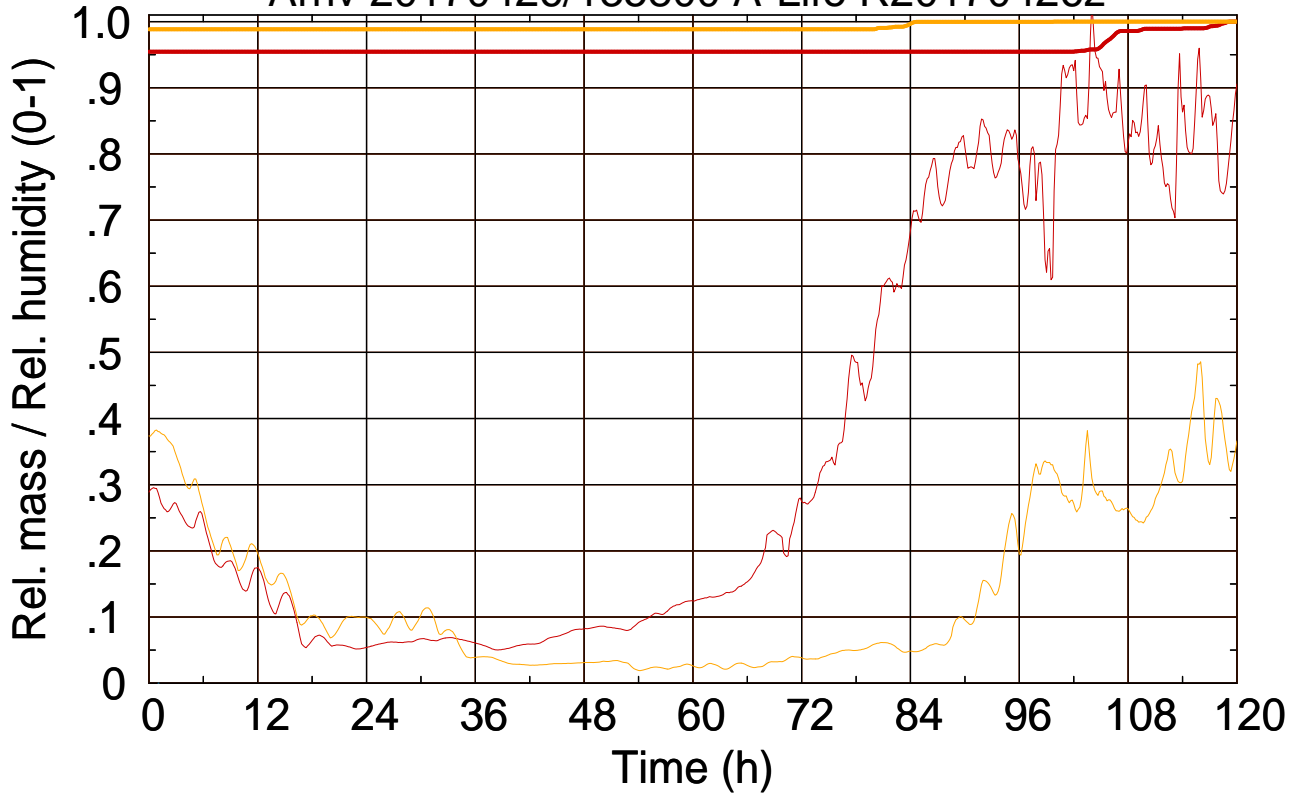

Arriv 20170426/135800 A-Life R20170426z

0 ——— 1 ———

Arriv 20170426/135800 A-Life R20170426z

————— Height

————— Mixing height