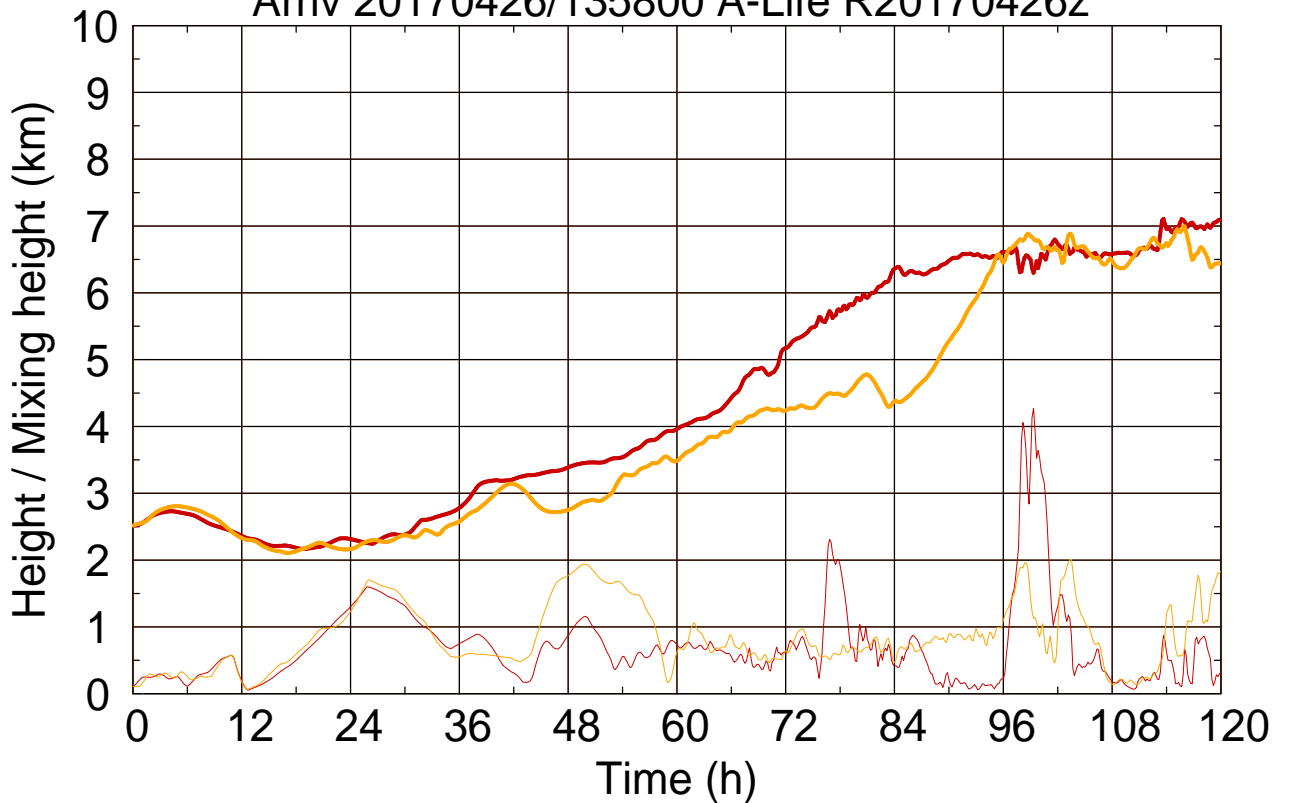

Arriv 20170426/135800 A-Life R20170426z

0 ——— 1 ———

Arriv 20170426/135800 A-Life R20170426z

————— Height

————— Mixing height