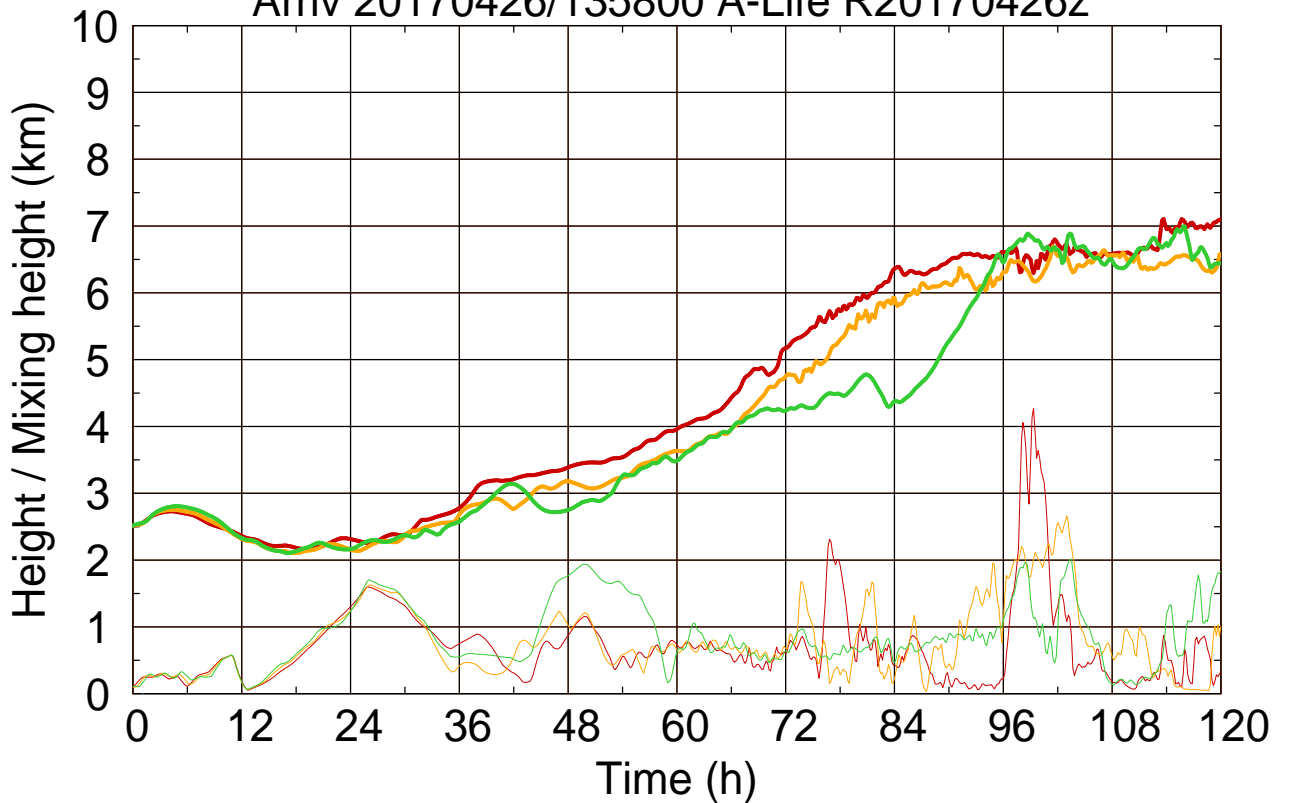

Arriv 20170426/135800 A-Life R20170426z

0 — 1 — 2 —

Arriv 20170426/135800 A-Life R20170426z

— Height — Mixing height