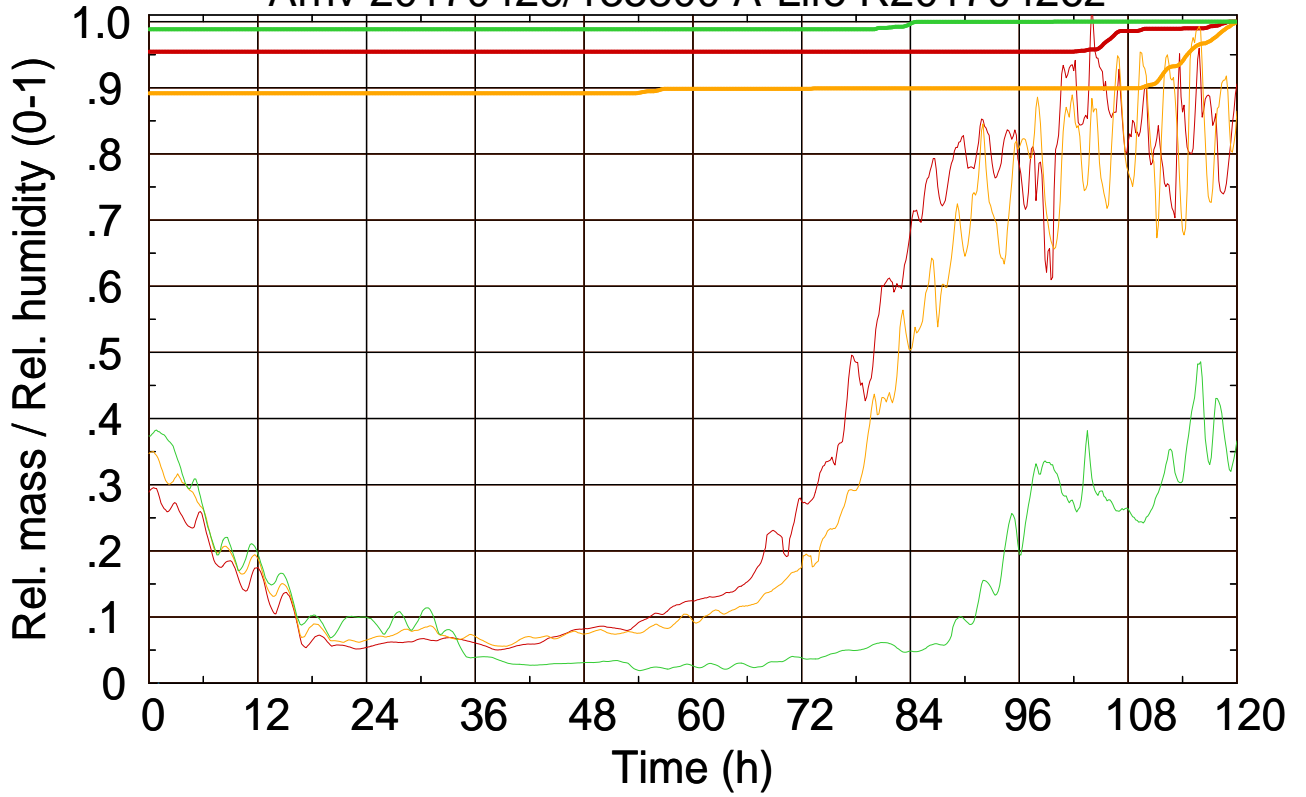

Arriv 20170426/135800 A-Life R20170426z

0 — 1 — 2 —

Arriv 20170426/135800 A-Life R20170426z

— Height — Mixing height