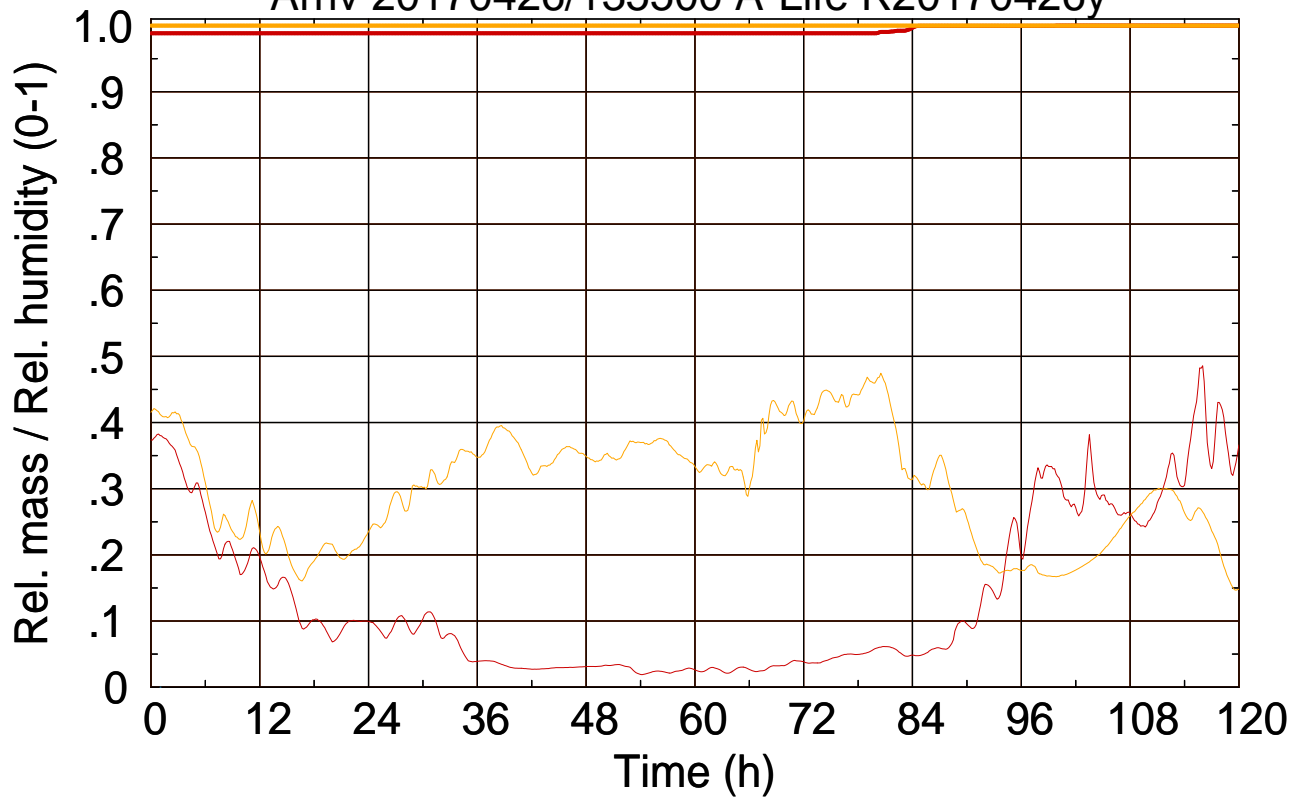

Arriv 20170426/135500 A-Life R20170426y

0 — 1 —

Arriv 20170426/135500 A-Life R20170426y

— Height — Mixing height