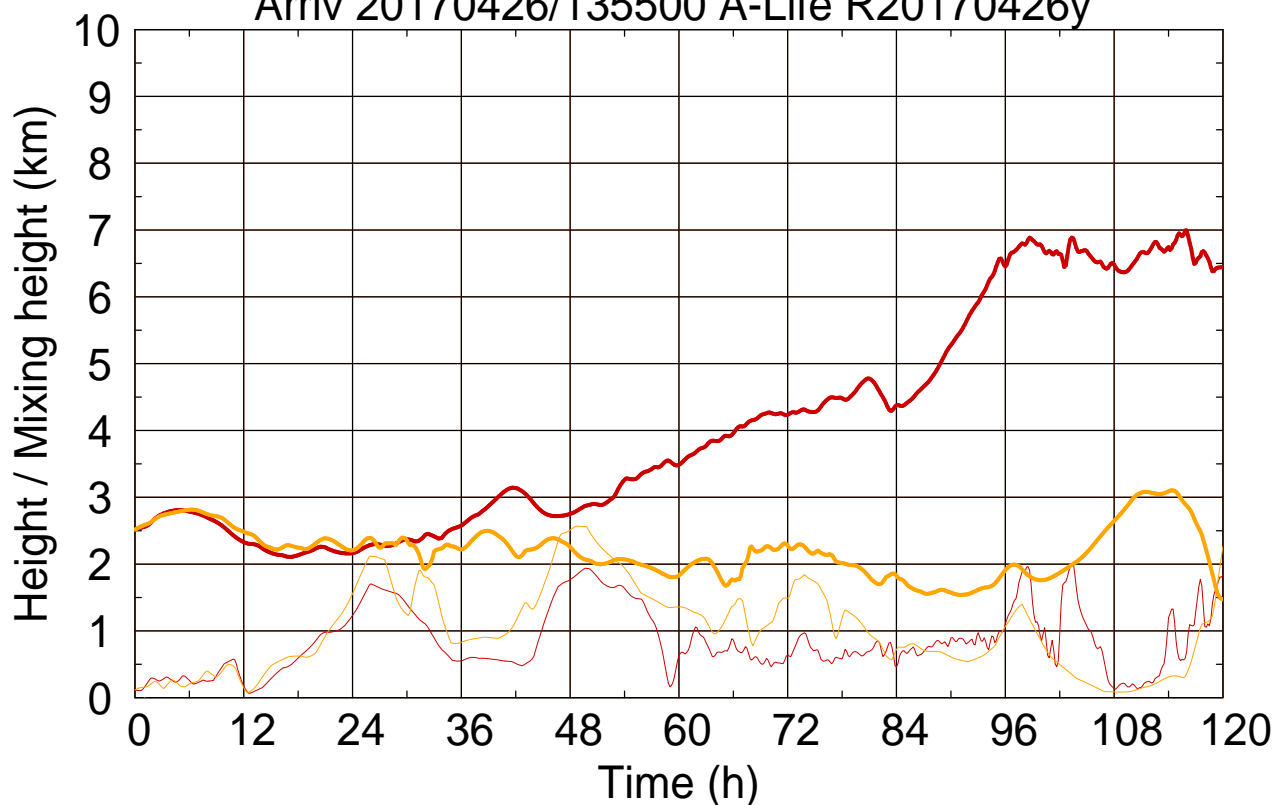

Arriv 20170426/135500 A-Life R20170426y

0 — 1 —

Arriv 20170426/135500 A-Life R20170426y

— Height — Mixing height