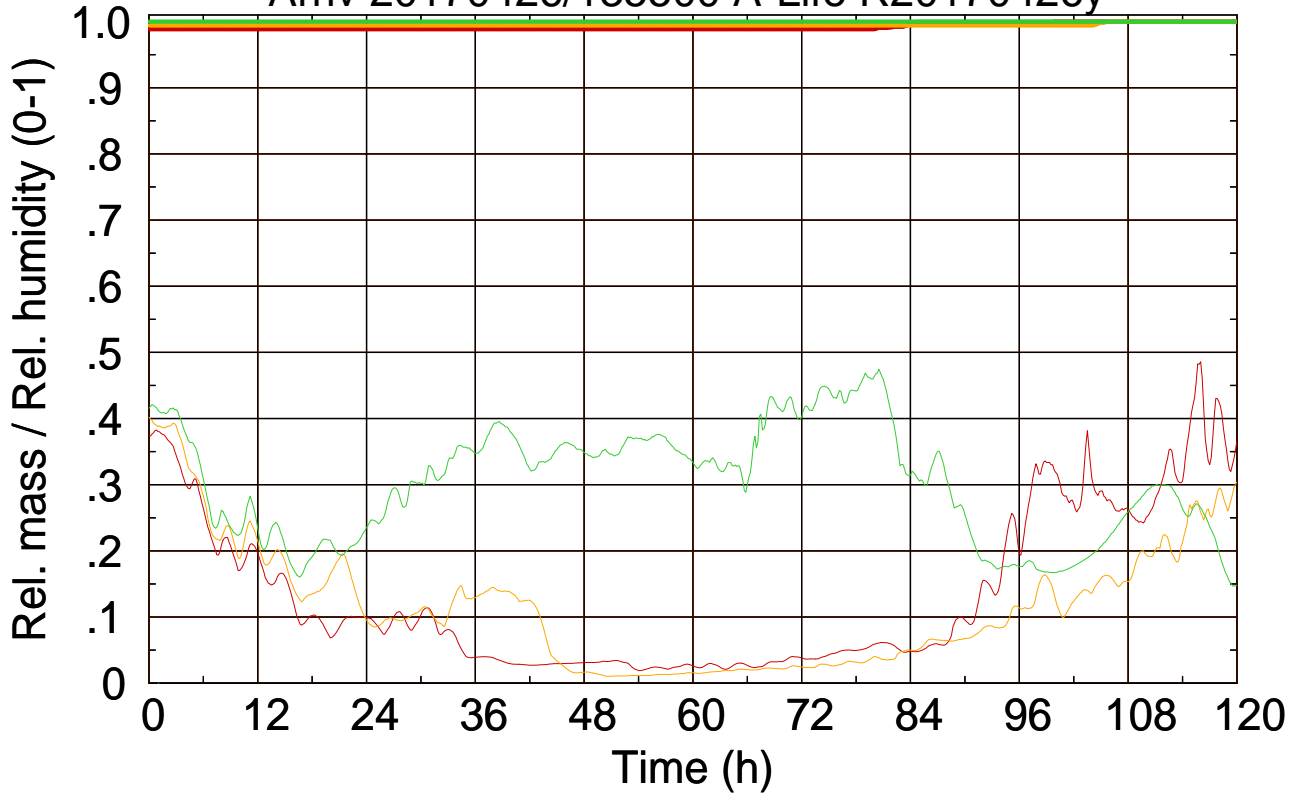

Arriv 20170426/135500 A-Life R20170426y

0 — 1 — 2 —

Arriv 20170426/135500 A-Life R20170426y

— Height

— Mixing height