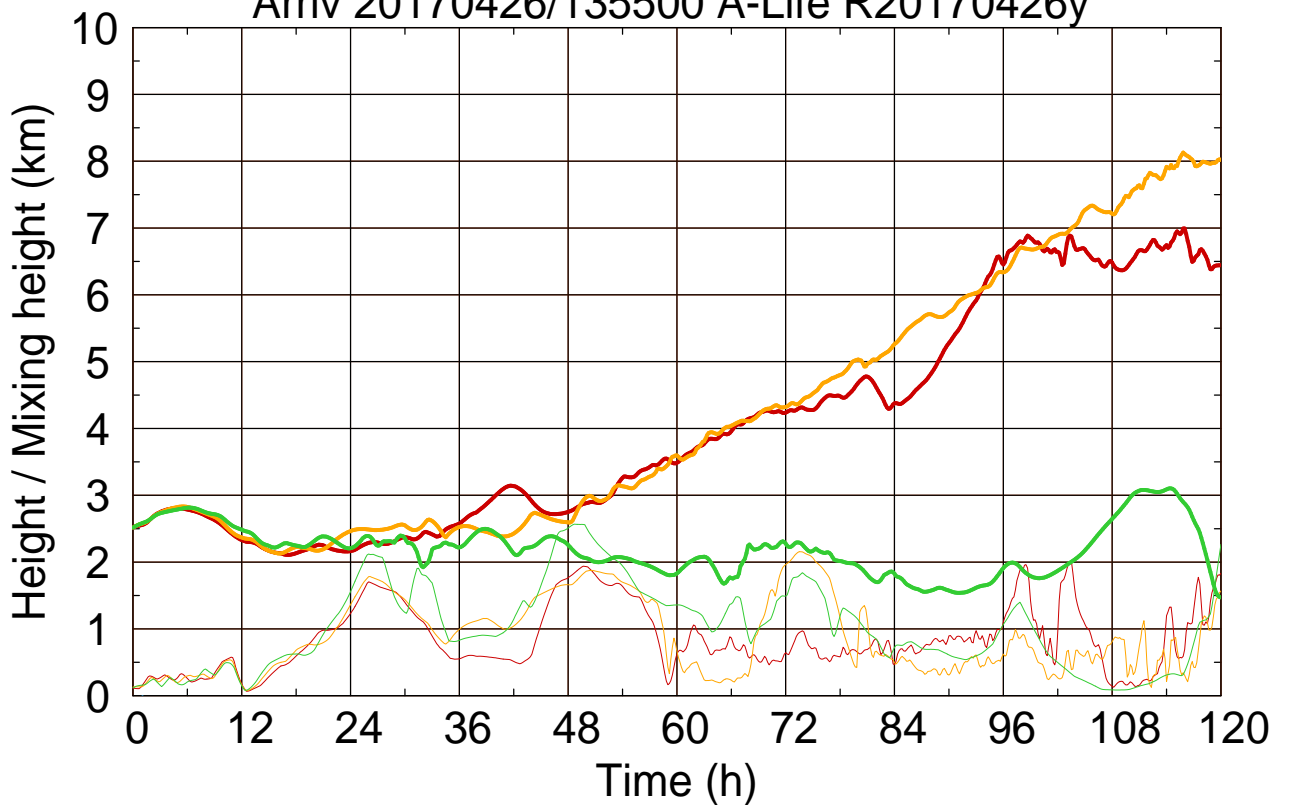

Arriv 20170426/135500 A-Life R20170426y

0 — 1 — 2 —

Arriv 20170426/135500 A-Life R20170426y

— Height

— Mixing height