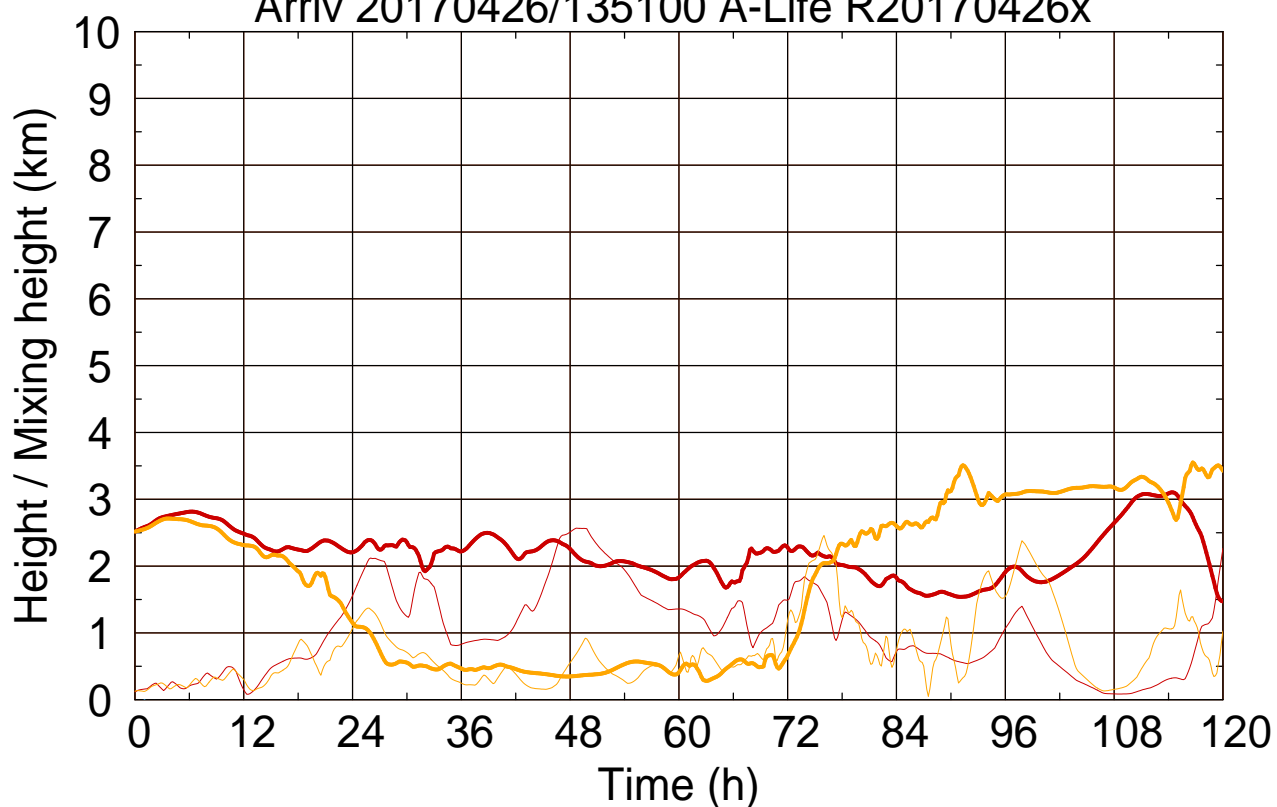

Arriv 20170426/135100 A-Life R20170426x

0 — 1 —

Arriv 20170426/135100 A-Life R20170426x

— Height — Mixing height