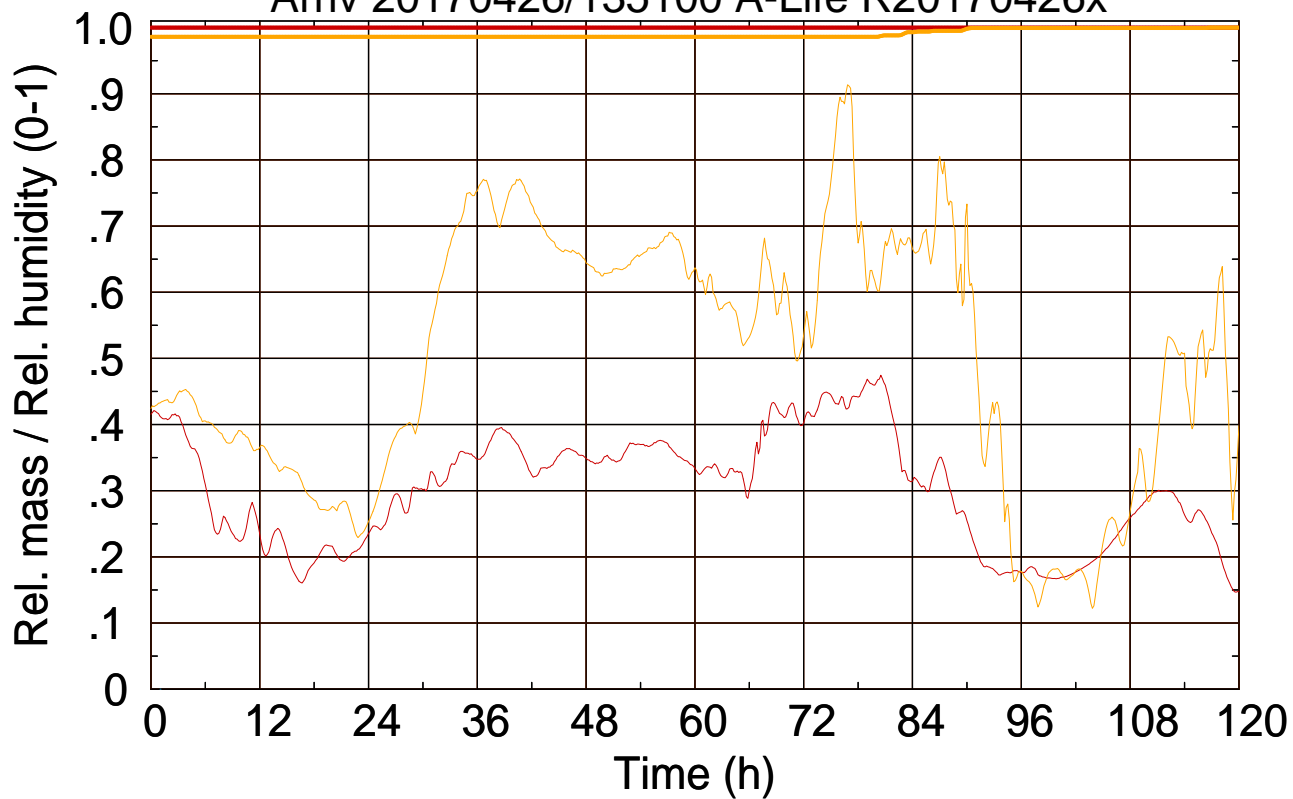

Arriv 20170426/135100 A-Life R20170426x

0 — 1 —

Arriv 20170426/135100 A-Life R20170426x

— Height — Mixing height