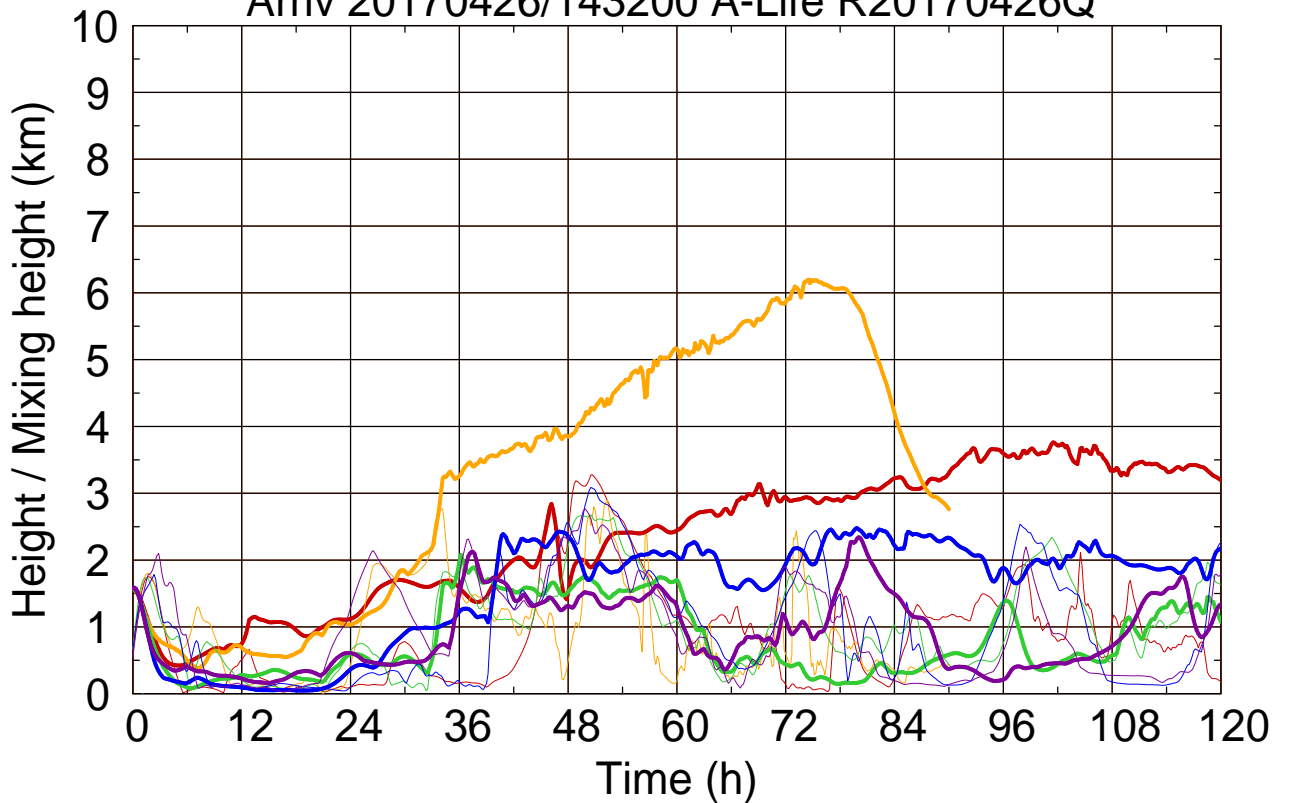

Arriv 20170426/143200 A-Life R20170426Q

0 — 1 — 2 — 3 — 4 —

Arriv 20170426/143200 A-Life R20170426Q

— Height — Mixing height