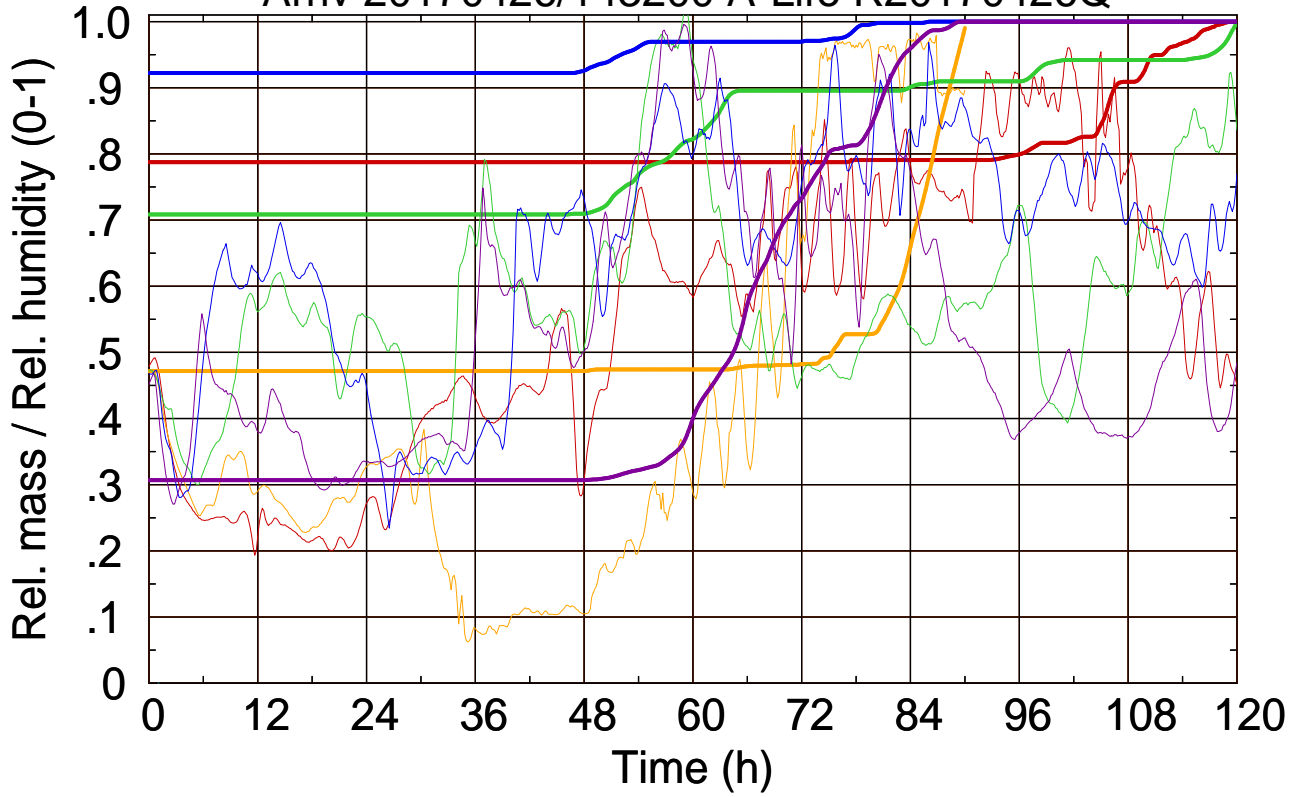

Arriv 20170426/143200 A-Life R20170426Q

0 — 1 — 2 — 3 — 4 —

Arriv 20170426/143200 A-Life R20170426Q

— Height — Mixing height