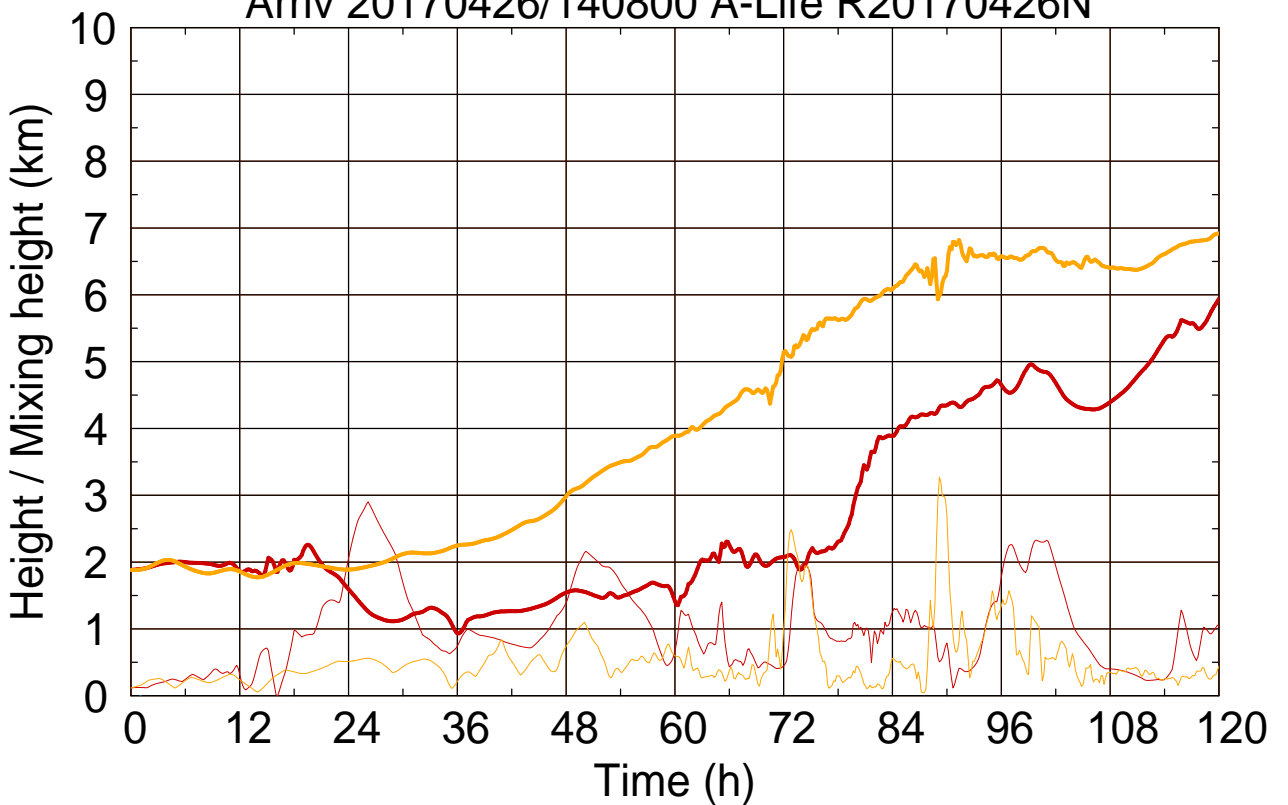

Arriv 20170426/140800 A-Life R20170426N

0 — 1 —

Arriv 20170426/140800 A-Life R20170426N

— Height

— Mixing height