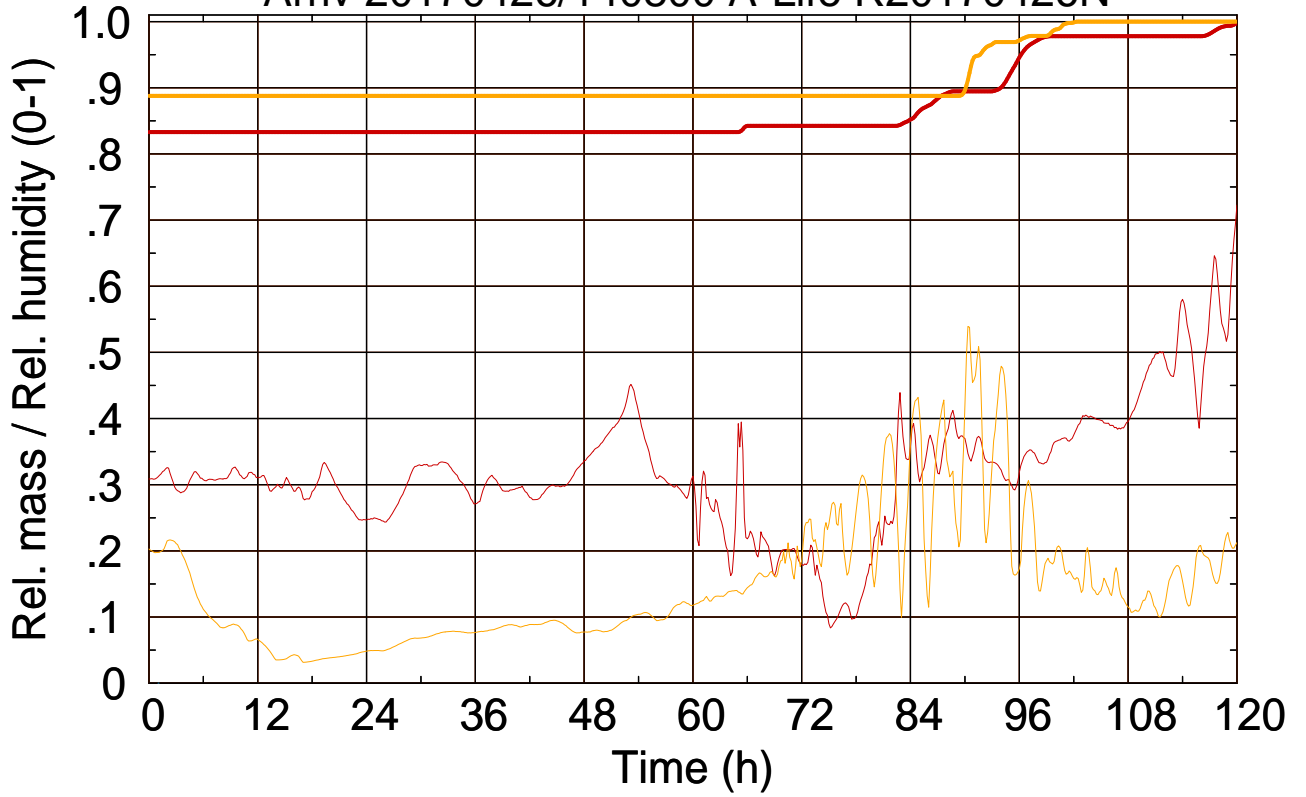

Arriv 20170426/140800 A-Life R20170426N

0 — 1 —

Arriv 20170426/140800 A-Life R20170426N

— Height

— Mixing height