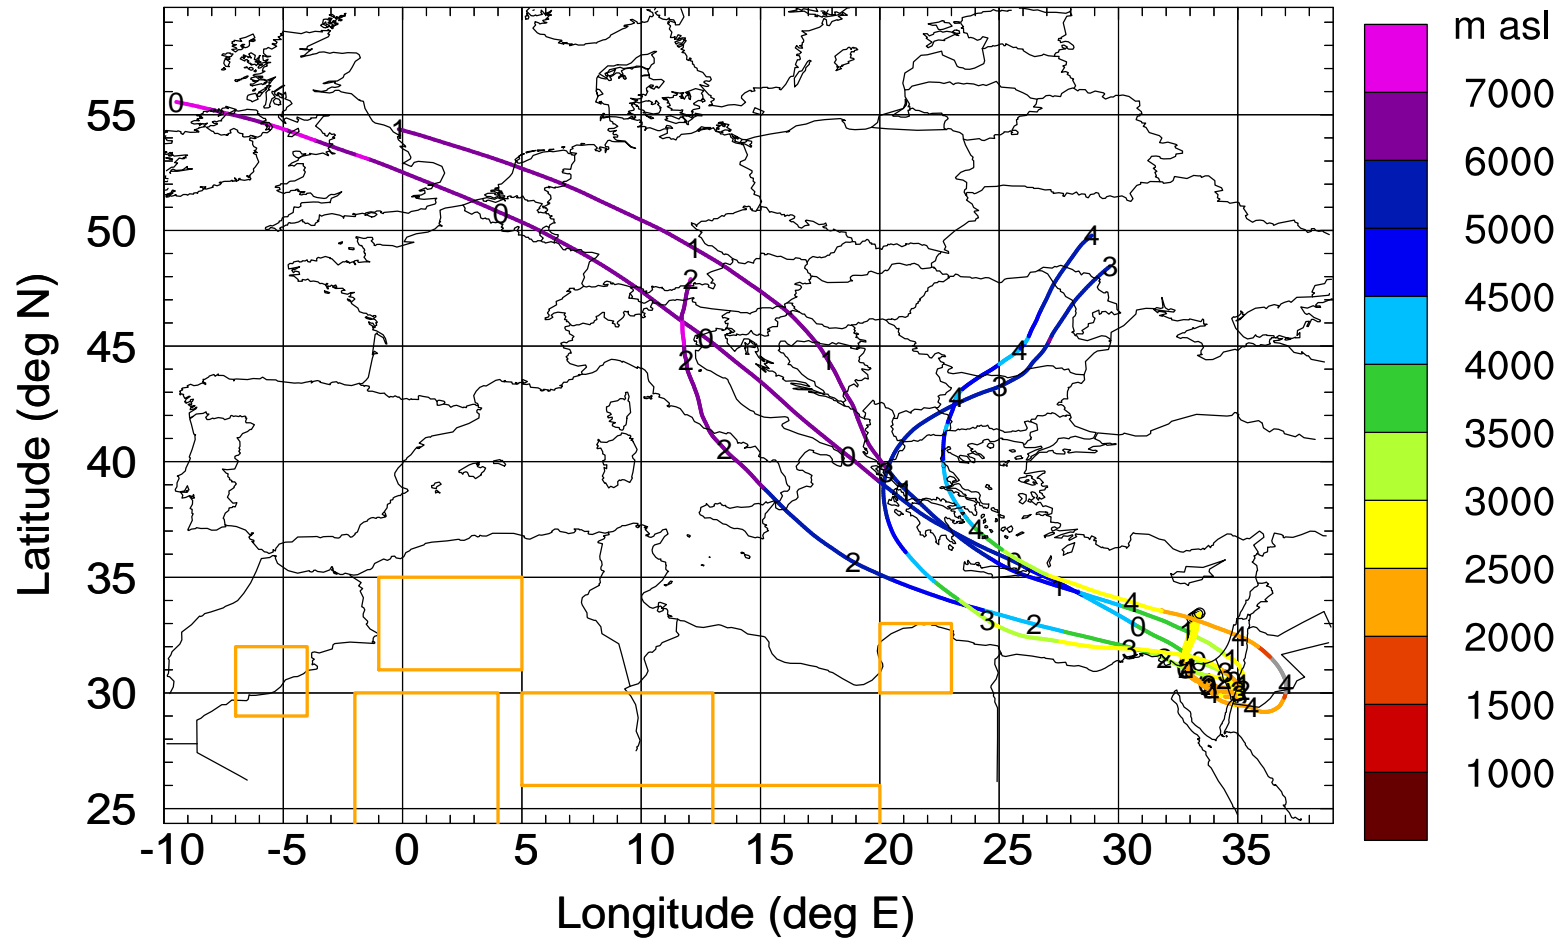

Level #12 of flight 170426a

Arriv 20170426/135800 A-Life R20170426

Level #12 of flight 170426a

Arriv 20170426/135051 A-Life R20170426