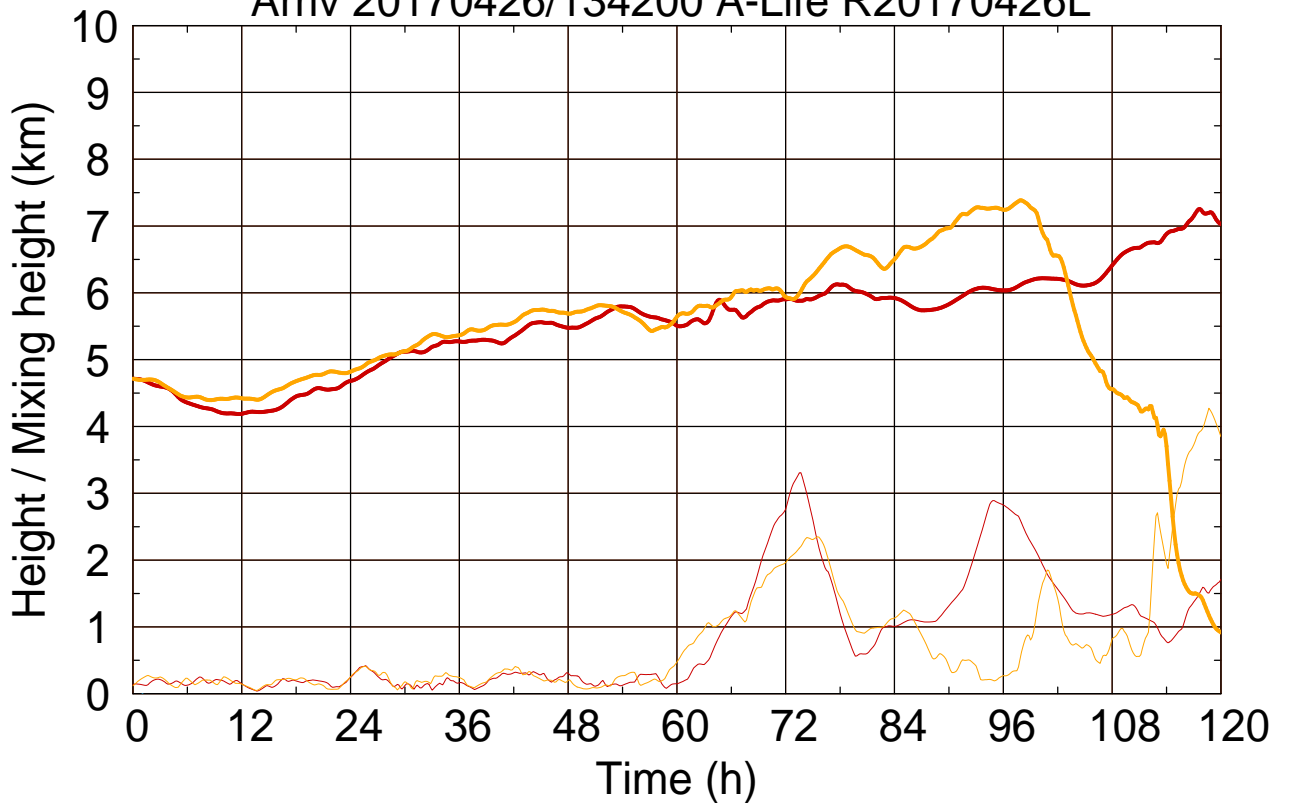

Arriv 20170426/134200 A-Life R20170426L

0 — 1 —

Arriv 20170426/134200 A-Life R20170426L

— Height

— Mixing height