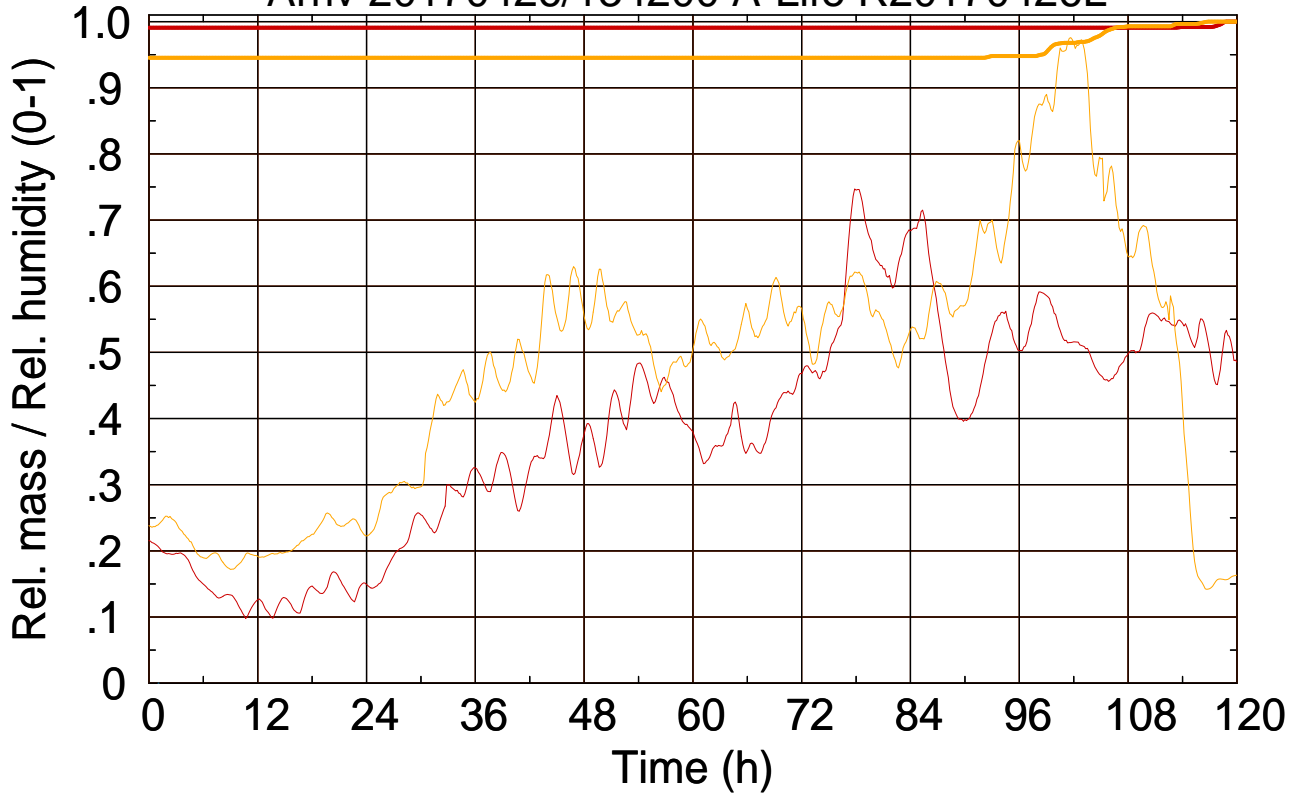

Arriv 20170426/134200 A-Life R20170426L

0 — 1 —

Arriv 20170426/134200 A-Life R20170426L

— Height

— Mixing height