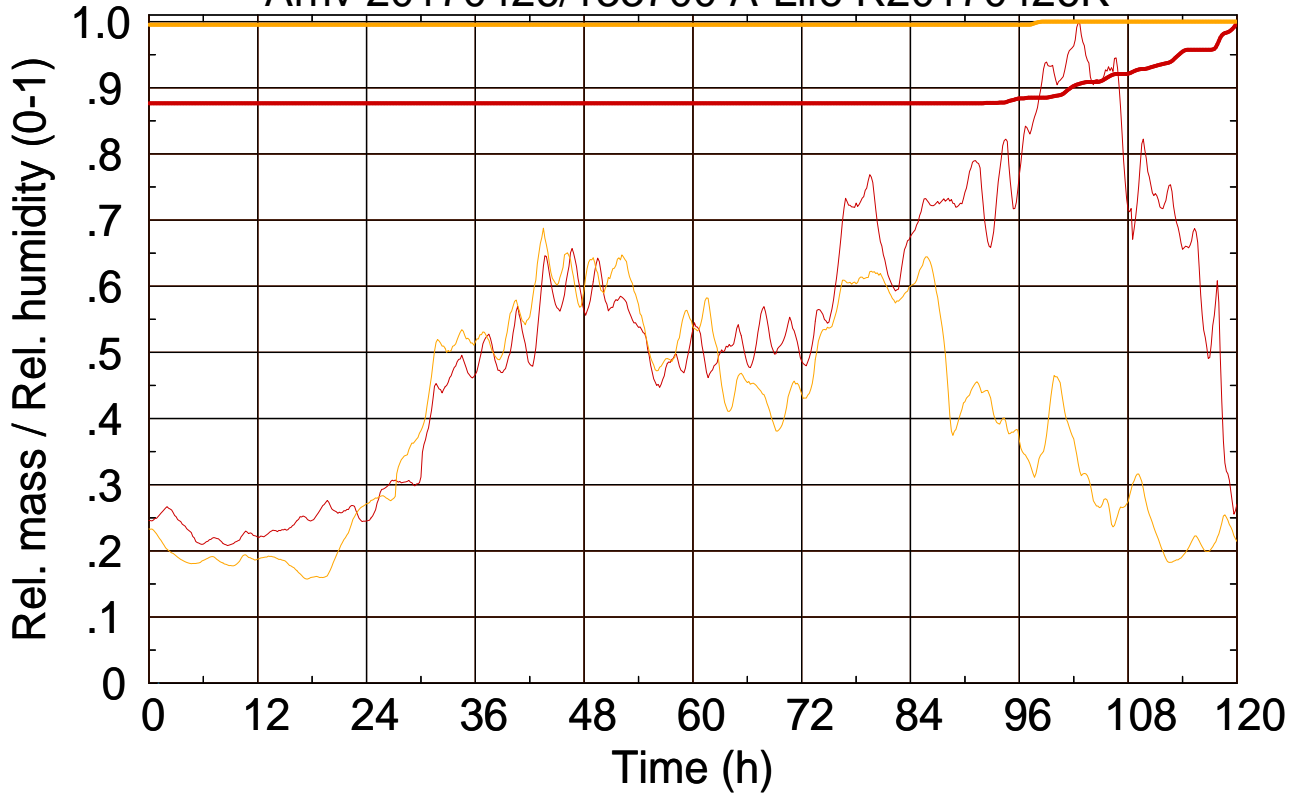

Arriv 20170426/133700 A-Life R20170426K

0 — 1 —

Arriv 20170426/133700 A-Life R20170426K

— Height

— Mixing height