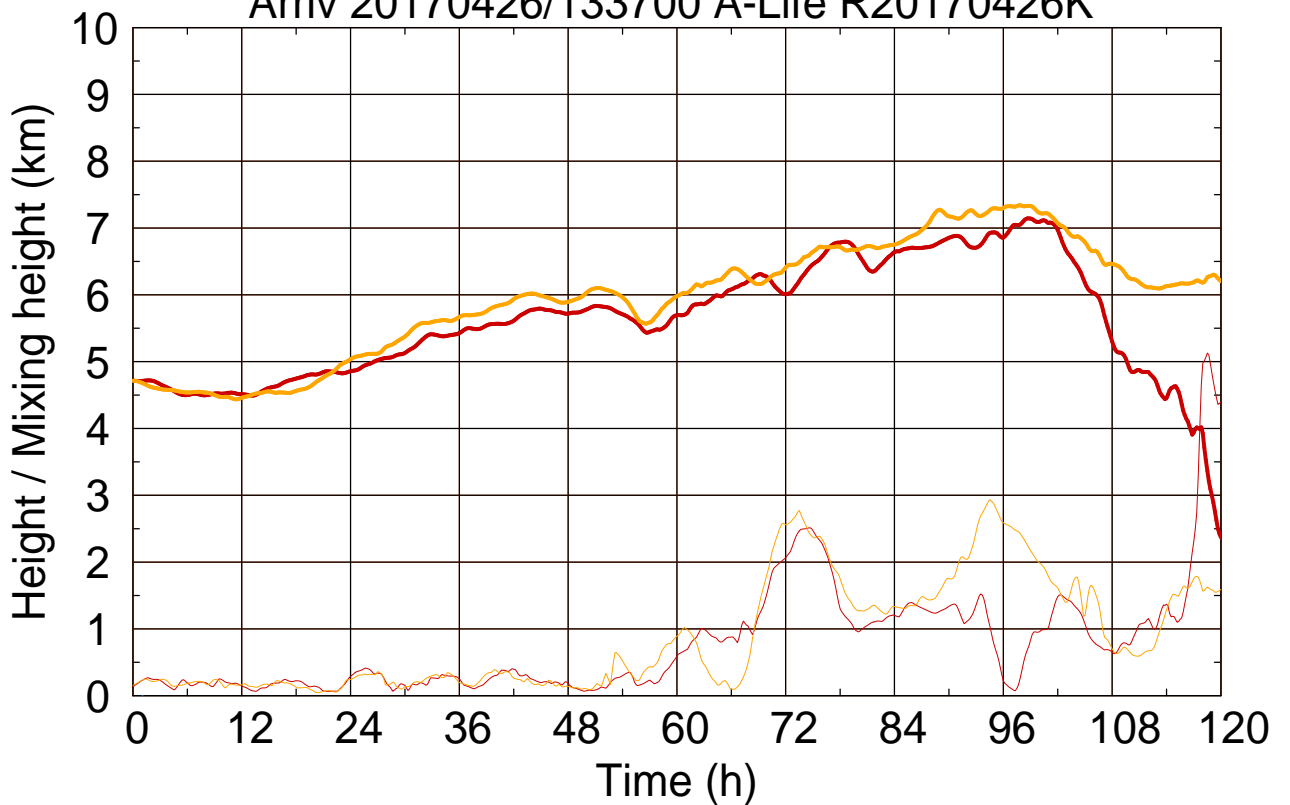

Arriv 20170426/133700 A-Life R20170426K

0 — 1 —

Arriv 20170426/133700 A-Life R20170426K

— Height

— Mixing height