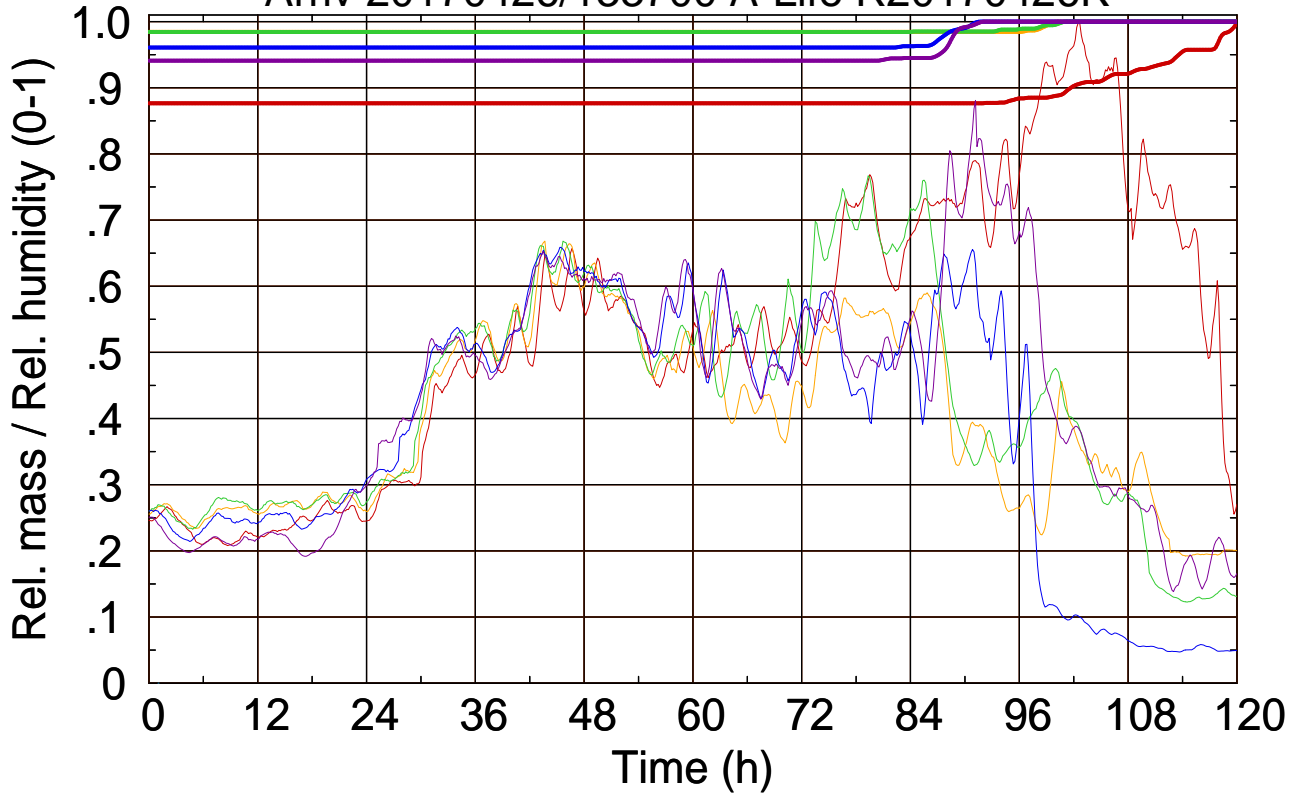

Arriv 20170426/133700 A-Life R20170426K

0 — 1 — 2 — 3 — 4 —

Arriv 20170426/133700 A-Life R20170426K

— Height — Mixing height

Arriv 20170426/133100 A-Life R20170426K

0

Arriv 20170426/133100 A-Life R20170426K

— Height

— Mixing height