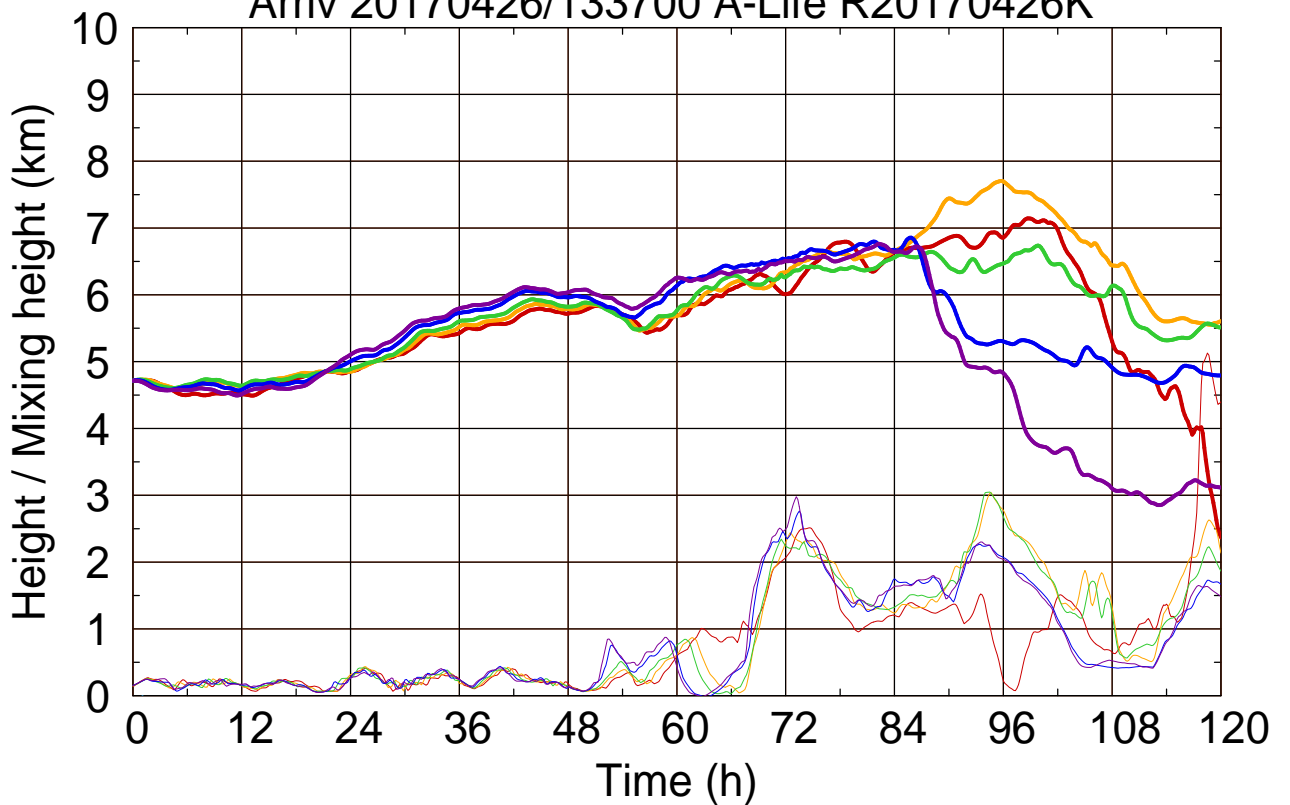

Arriv 20170426/133700 A-Life R20170426K

0 — 1 — 2 — 3 — 4 —

Arriv 20170426/133700 A-Life R20170426K

— Height — Mixing height

Arriv 20170426/133100 A-Life R20170426K

0

Arriv 20170426/133100 A-Life R20170426K

— Height

— Mixing height