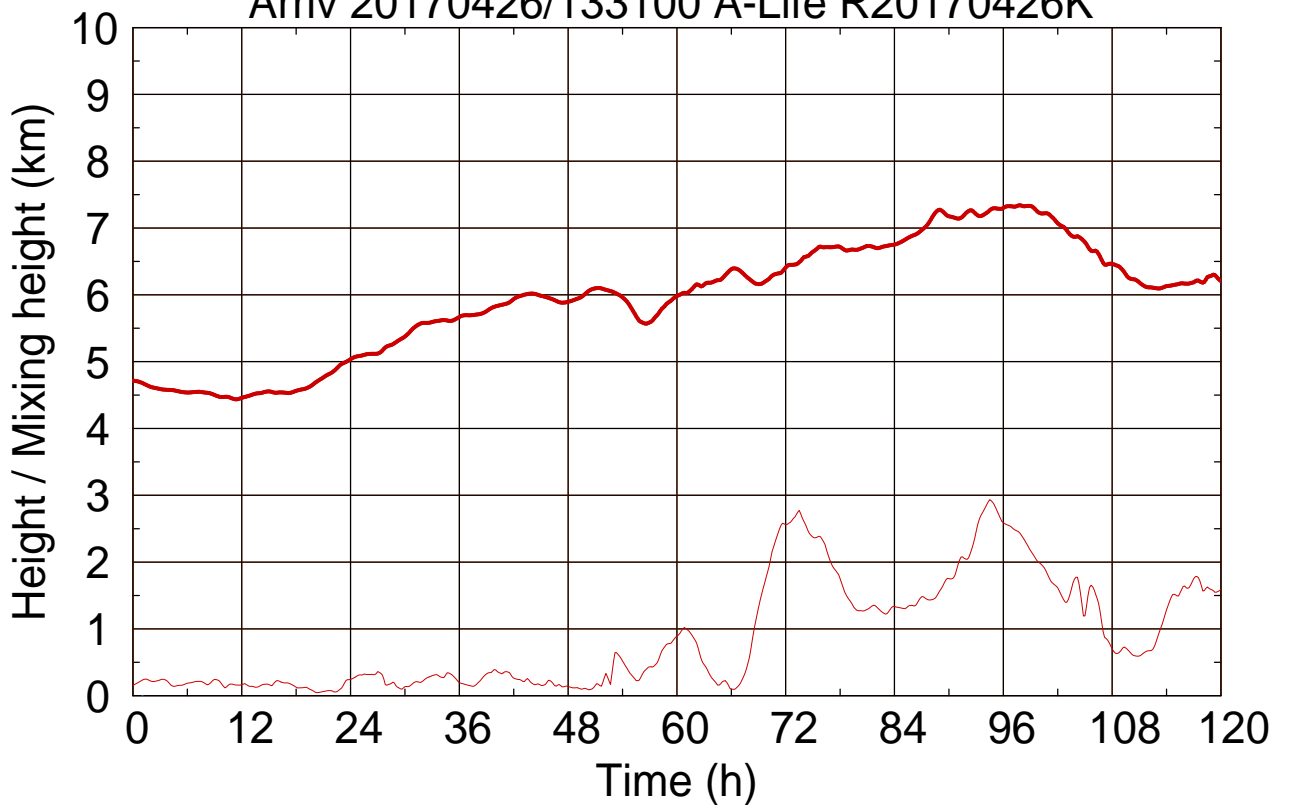

Arriv 20170426/133700 A-Life R20170426K

0 — 1 — 2 — 3 — 4 —

Arriv 20170426/133700 A-Life R20170426K

— Height — Mixing height

Arriv 20170426/133100 A-Life R20170426K

0

Arriv 20170426/133100 A-Life R20170426K

— Height

— Mixing height