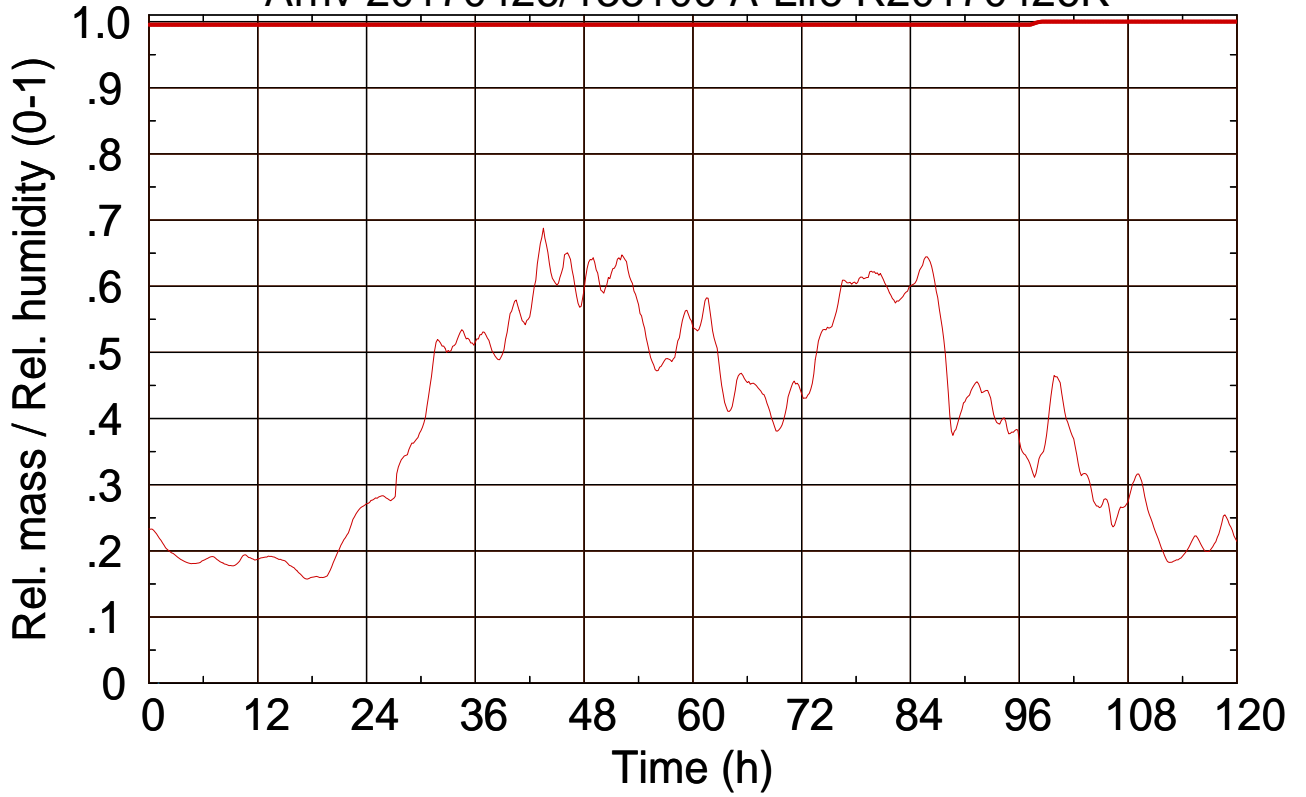

Arriv 20170426/133700 A-Life R20170426K

0 — 1 — 2 — 3 — 4 —

Arriv 20170426/133700 A-Life R20170426K

— Height — Mixing height

Arriv 20170426/133100 A-Life R20170426K

0

Arriv 20170426/133100 A-Life R20170426K

— Height

— Mixing height