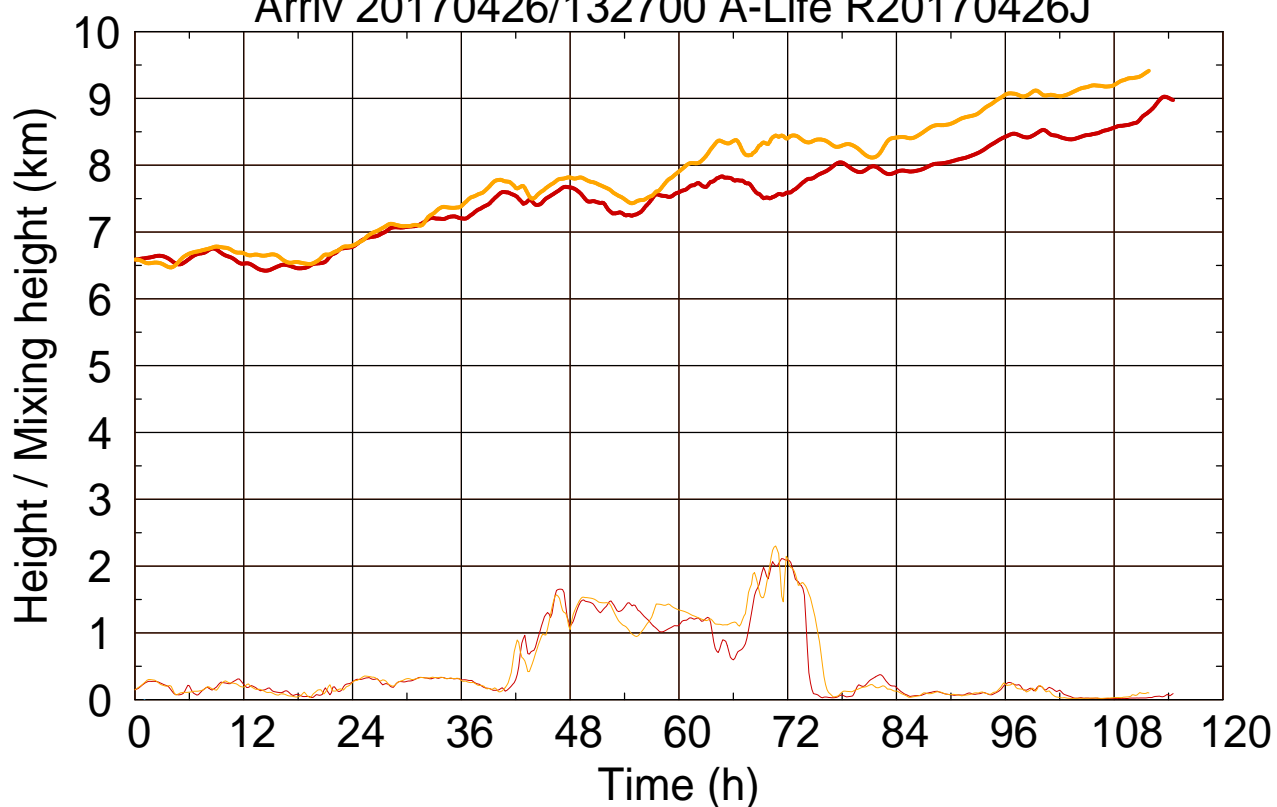

Arriv 20170426/132700 A-Life R20170426J

0 — 1 —

Arriv 20170426/132700 A-Life R20170426J

— Height — Mixing height