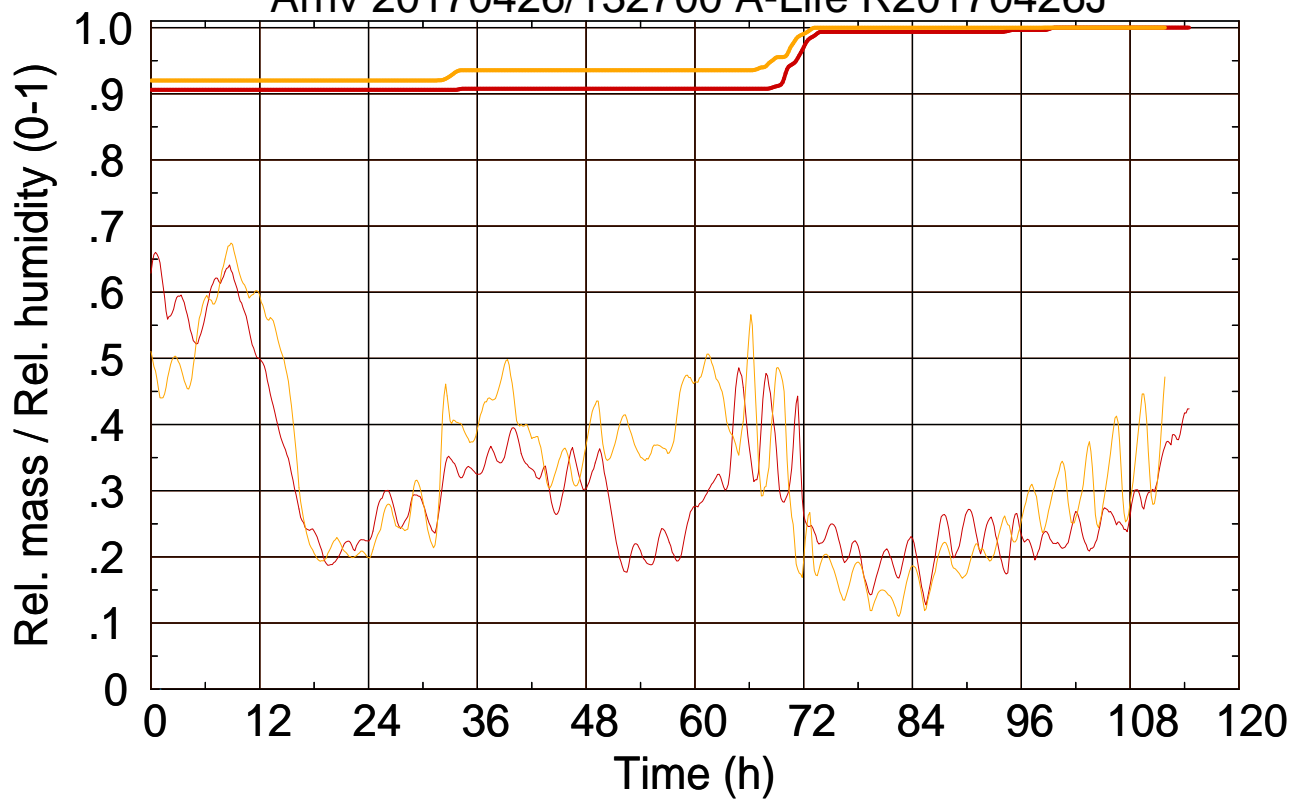

Arriv 20170426/132700 A-Life R20170426J

0 — 1 —

Arriv 20170426/132700 A-Life R20170426J

— Height — Mixing height