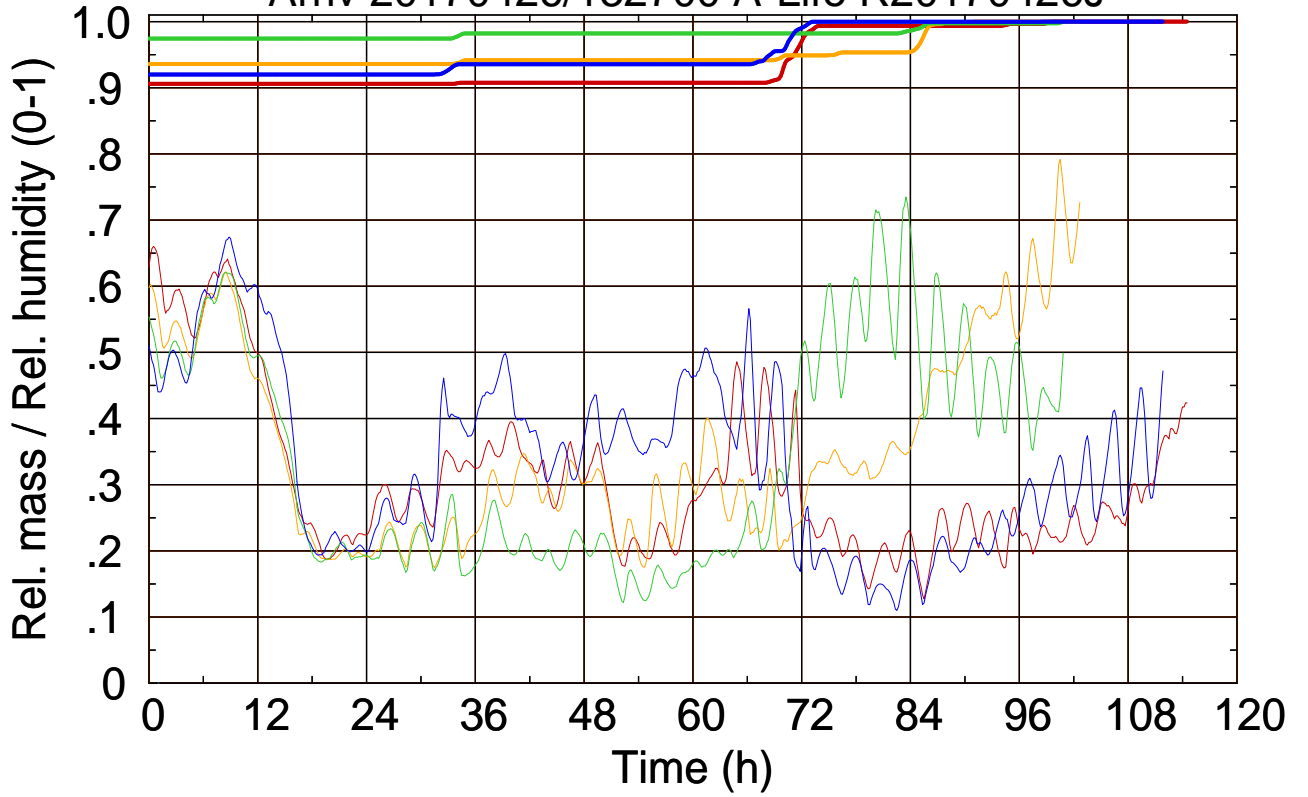

Arriv 20170426/132700 A-Life R20170426J

0 — 1 — 2 — 3 —

Arriv 20170426/132700 A-Life R20170426J

————— Height      ————— Mixing height