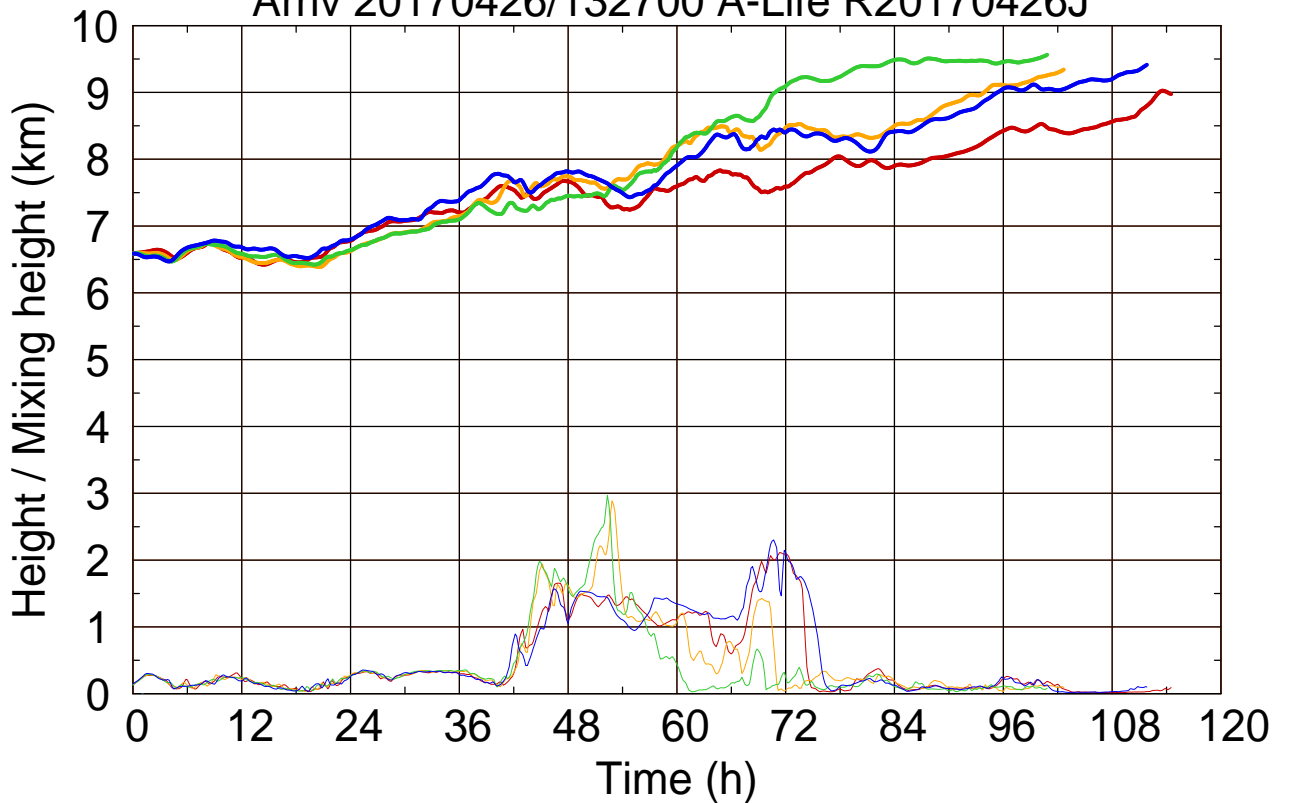

Arriv 20170426/132700 A-Life R20170426J

0 — 1 — 2 — 3 —

Arriv 20170426/132700 A-Life R20170426J

————— Height      ————— Mixing height