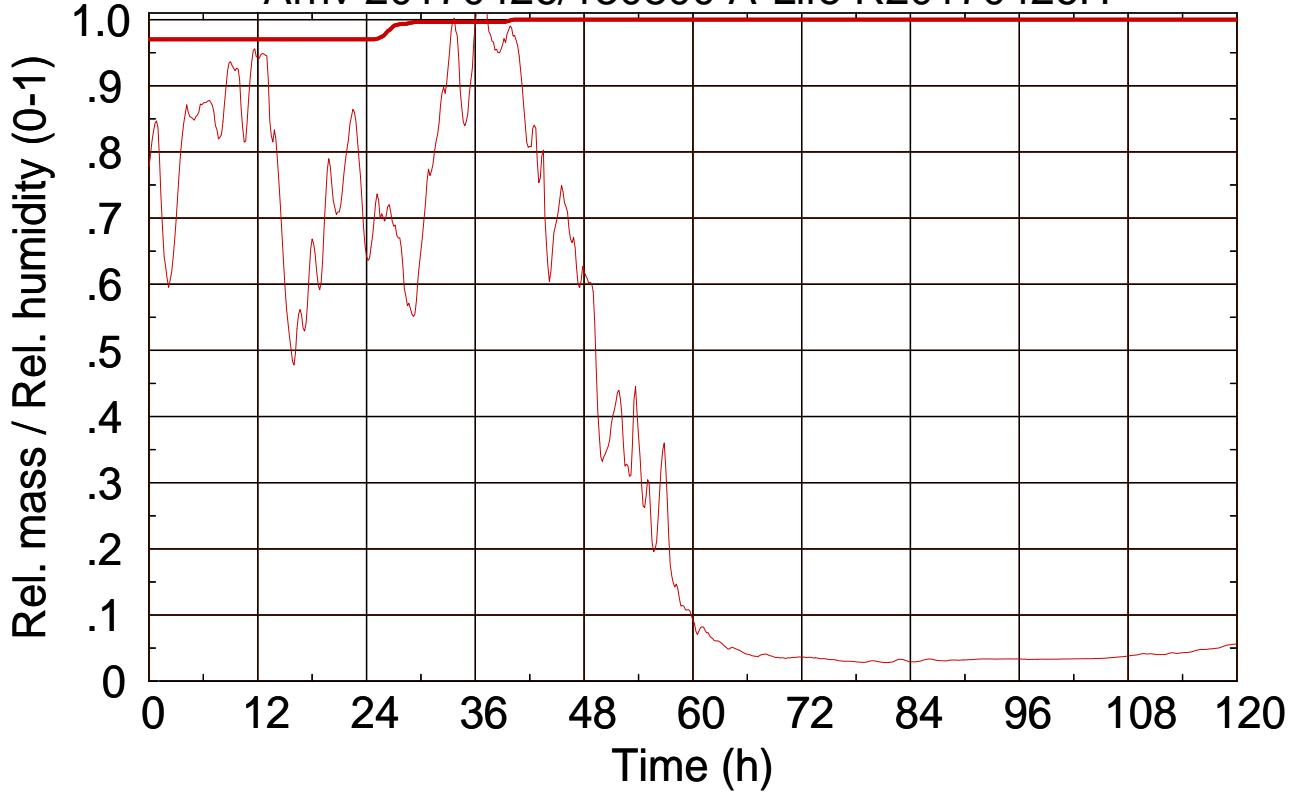

Arriv 20170426/130800 A-Life R20170426H

0 —

Arriv 20170426/130800 A-Life R20170426H

— Height

— Mixing height