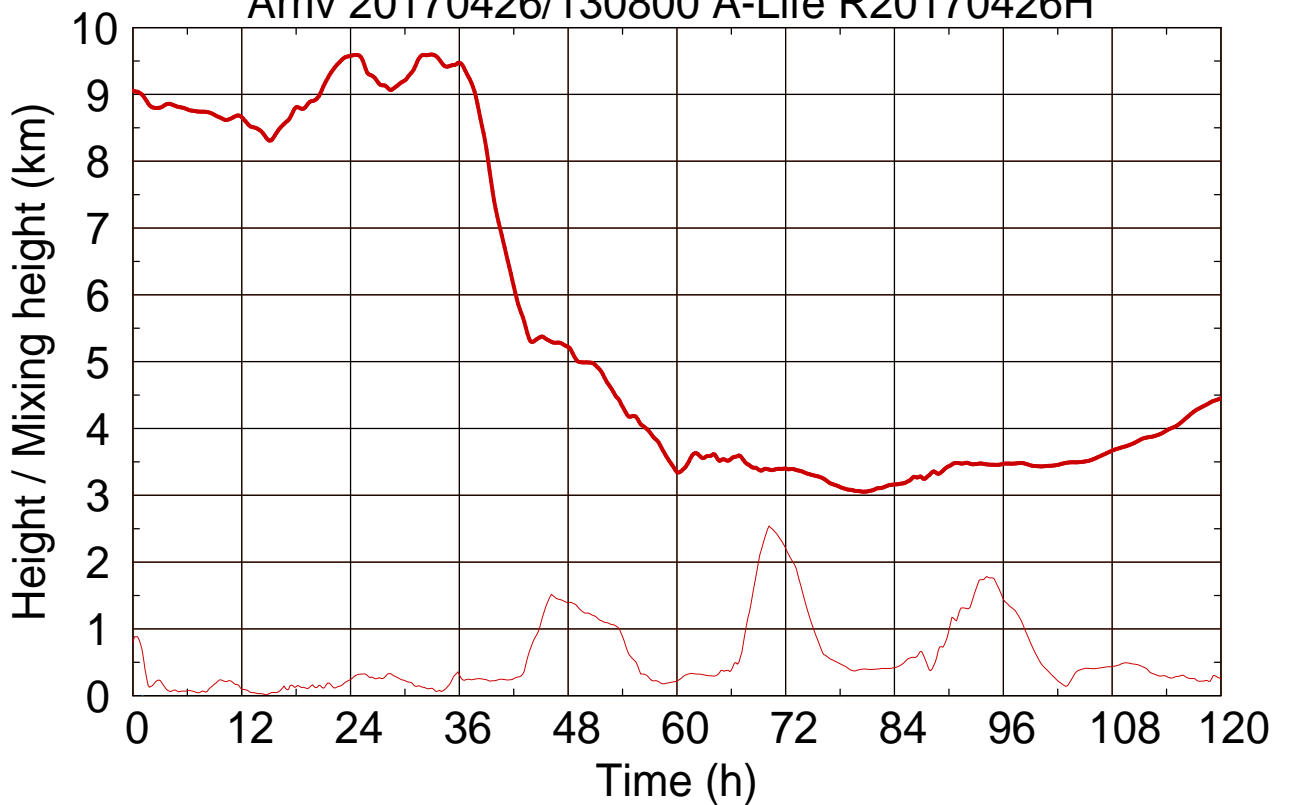

Arriv 20170426/130800 A-Life R20170426H

0 —

Arriv 20170426/130800 A-Life R20170426H

— Height

— Mixing height