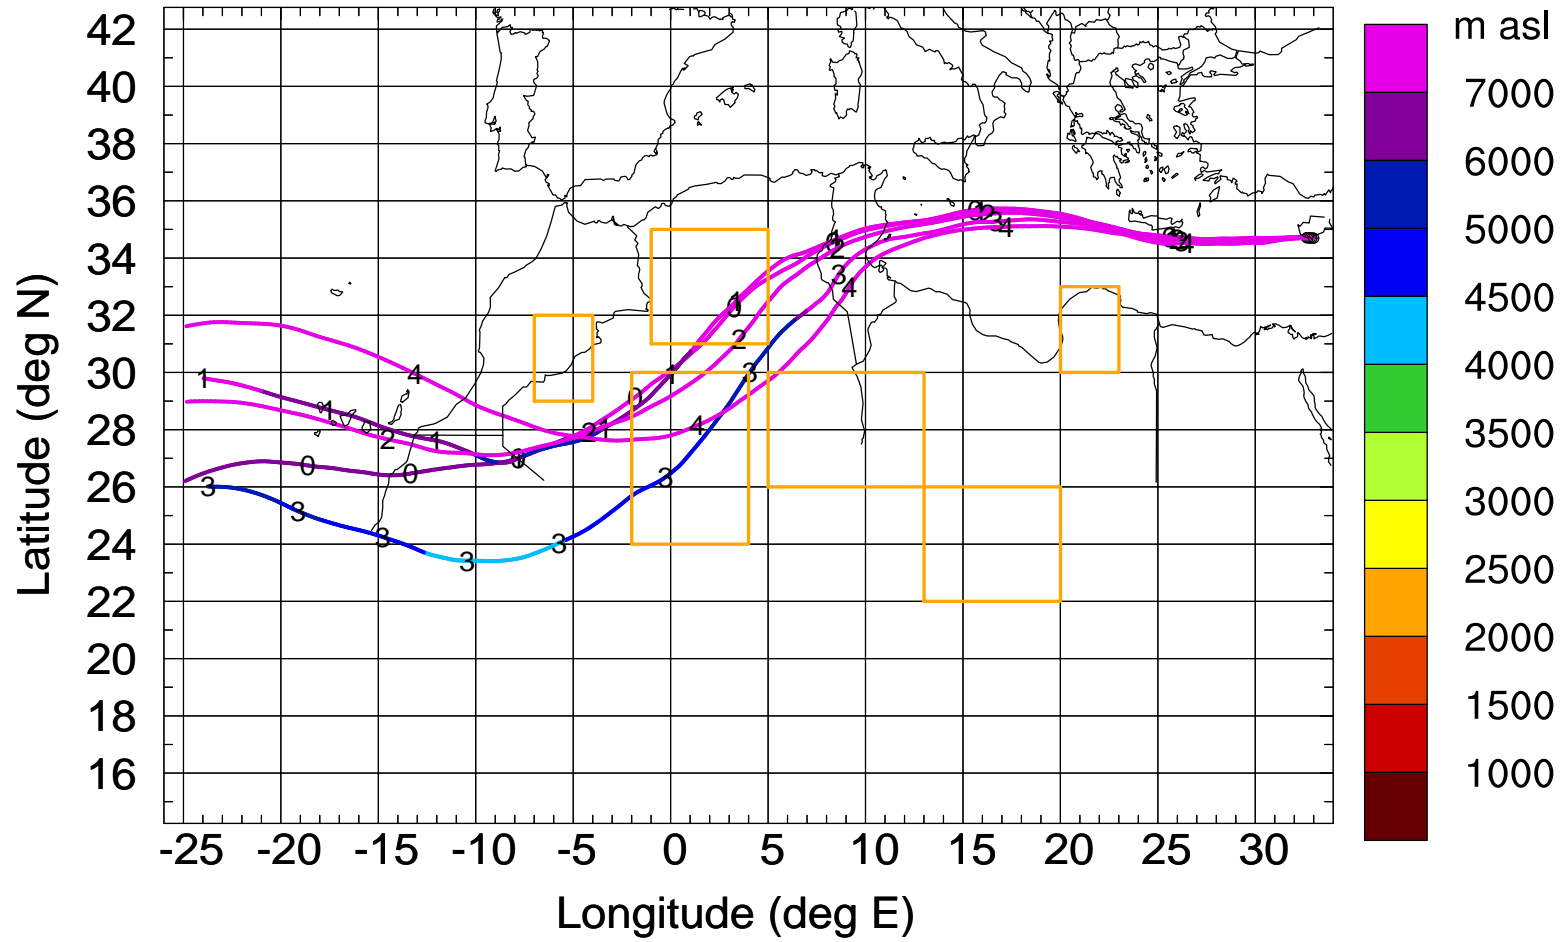

Level #7 of flight 170426a

Arriv 20170426/131200 A-Life R20170426

Level #7 of flight 170426a

Arriv 20170426/130800 A-Life R20170426