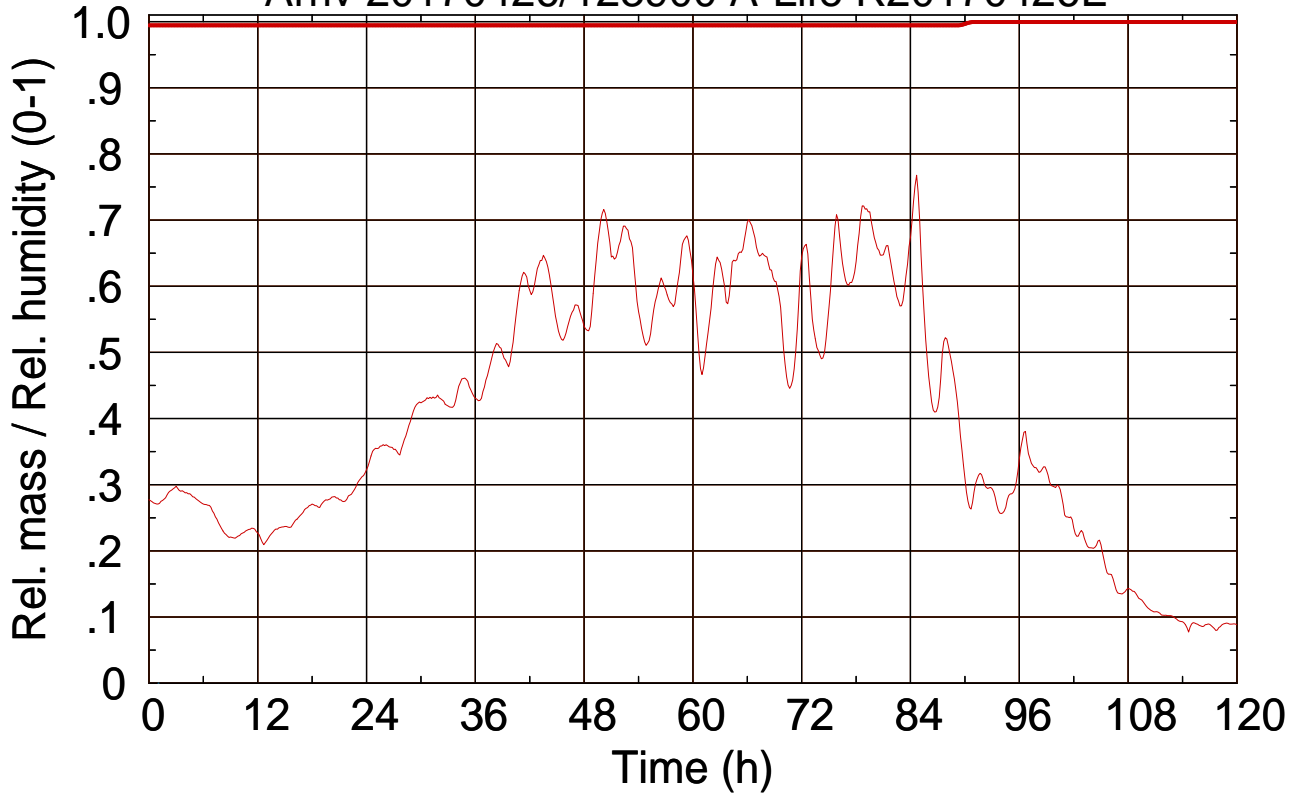

Arriv 20170426/123900 A-Life R20170426E

0 —

Arriv 20170426/123900 A-Life R20170426E

— Height

— Mixing height