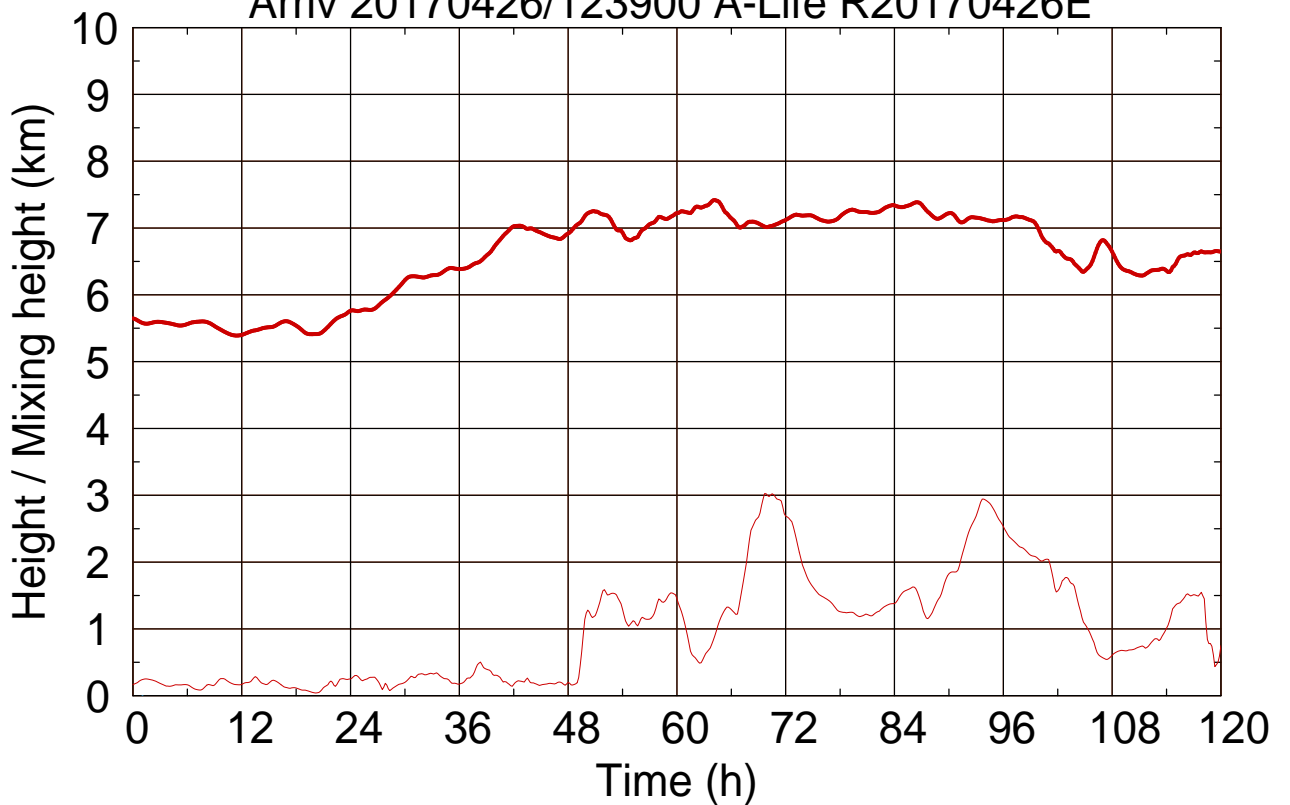

Arriv 20170426/123900 A-Life R20170426E

0 —

Arriv 20170426/123900 A-Life R20170426E

— Height

— Mixing height