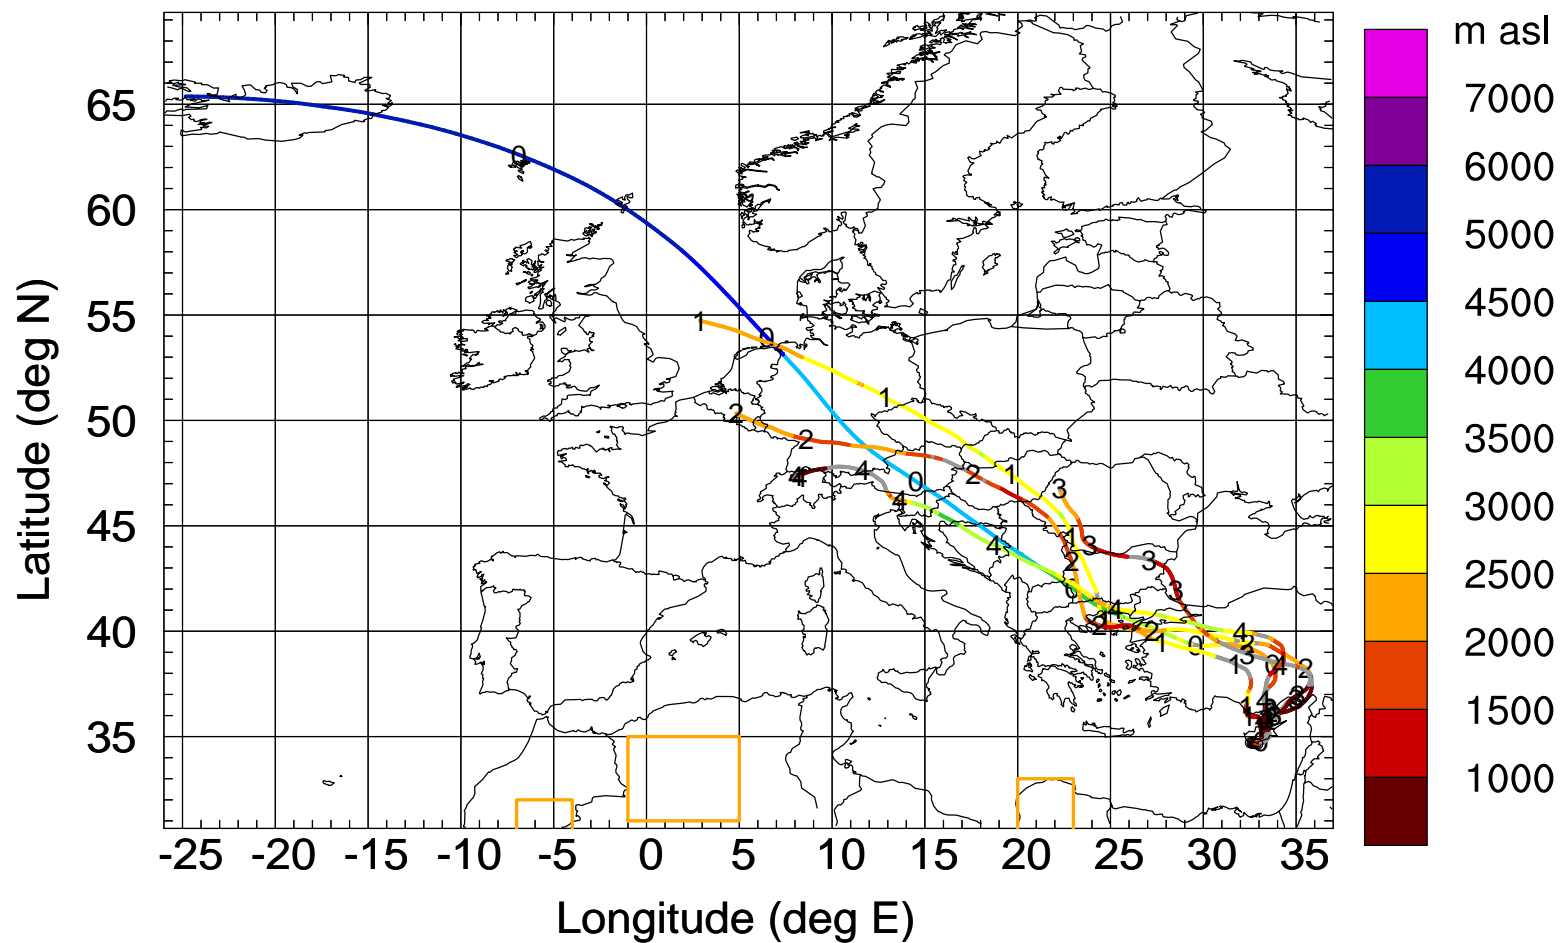

Level #2 of flight 170426a

Arriv 20170426/122600 A-Life R20170426

Level #2 of flight 170426a

Arriv 20170426/122010 A-Life R20170426