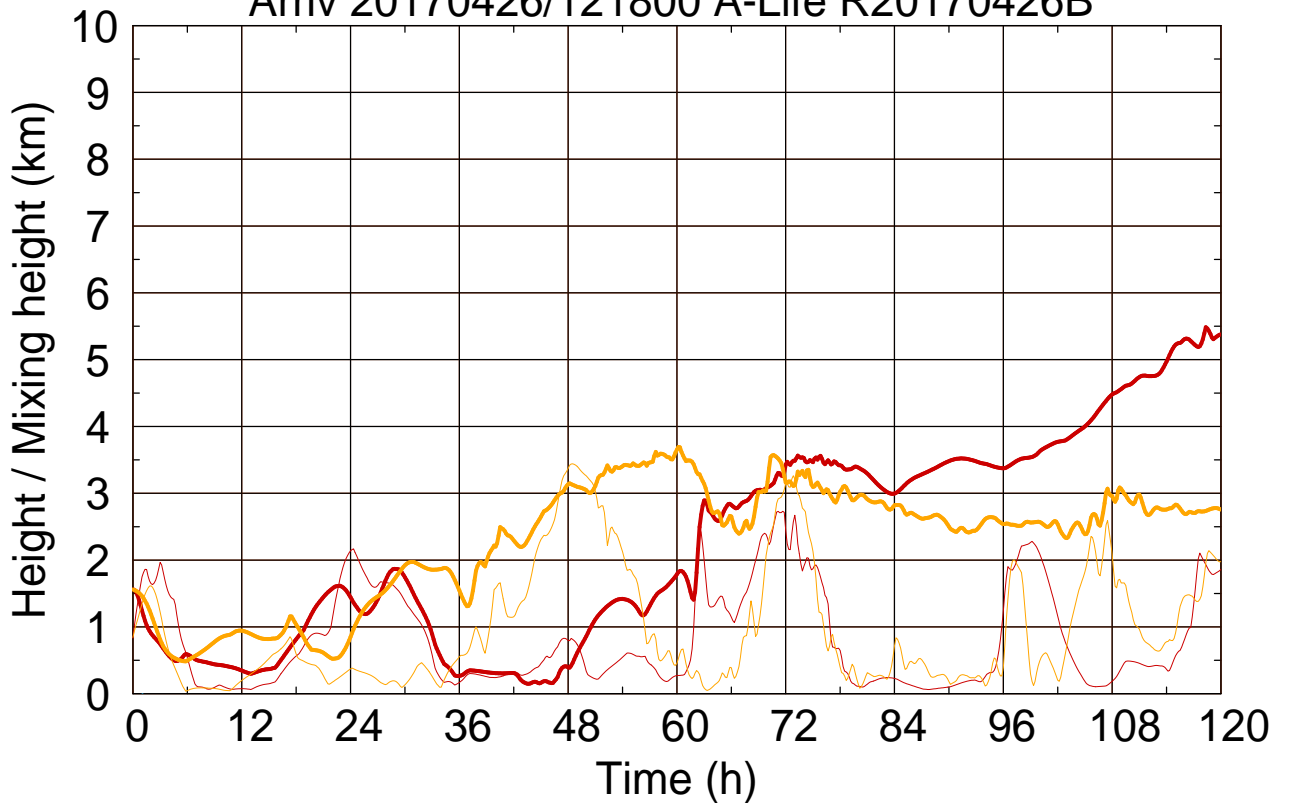

Arriv 20170426/121800 A-Life R20170426B

0 — 1 —

Arriv 20170426/121800 A-Life R20170426B

— Height — Mixing height