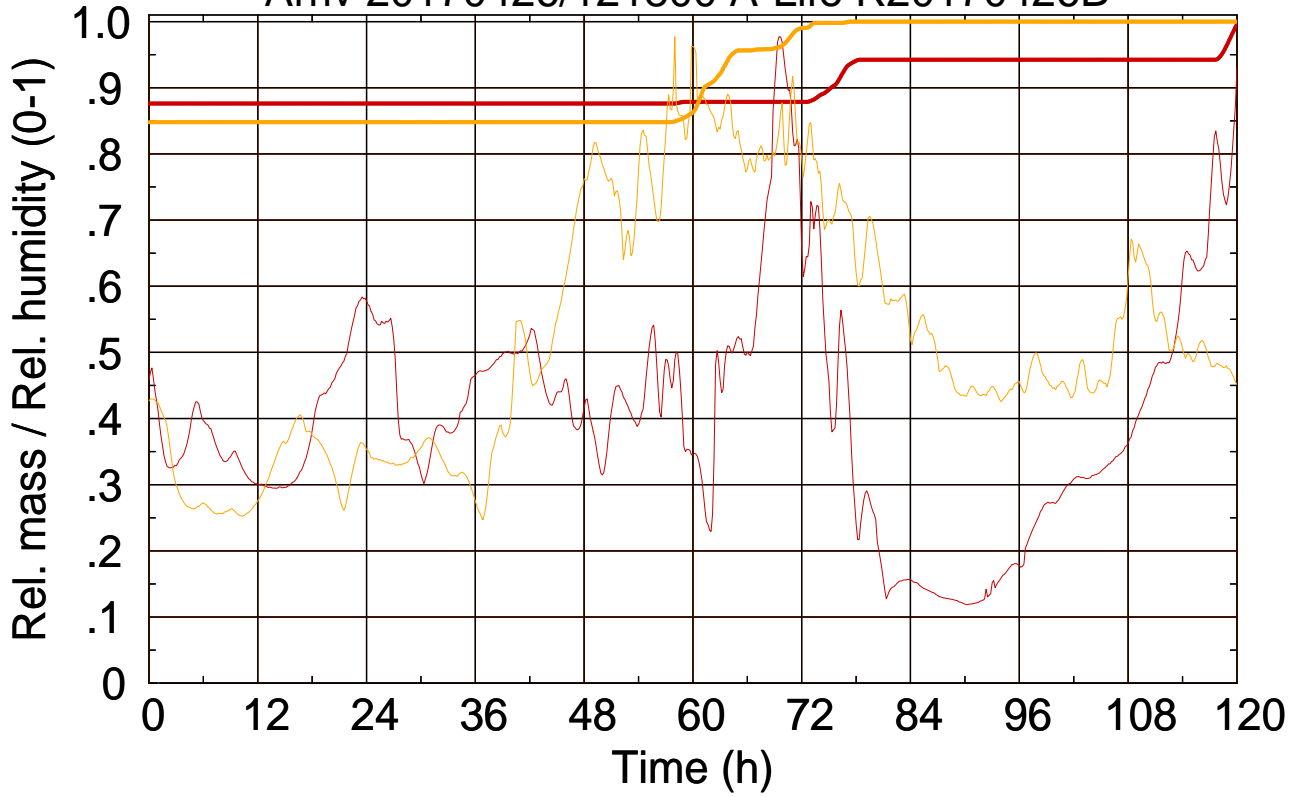

Arriv 20170426/121800 A-Life R20170426B

0 — 1 —

Arriv 20170426/121800 A-Life R20170426B

— Height — Mixing height