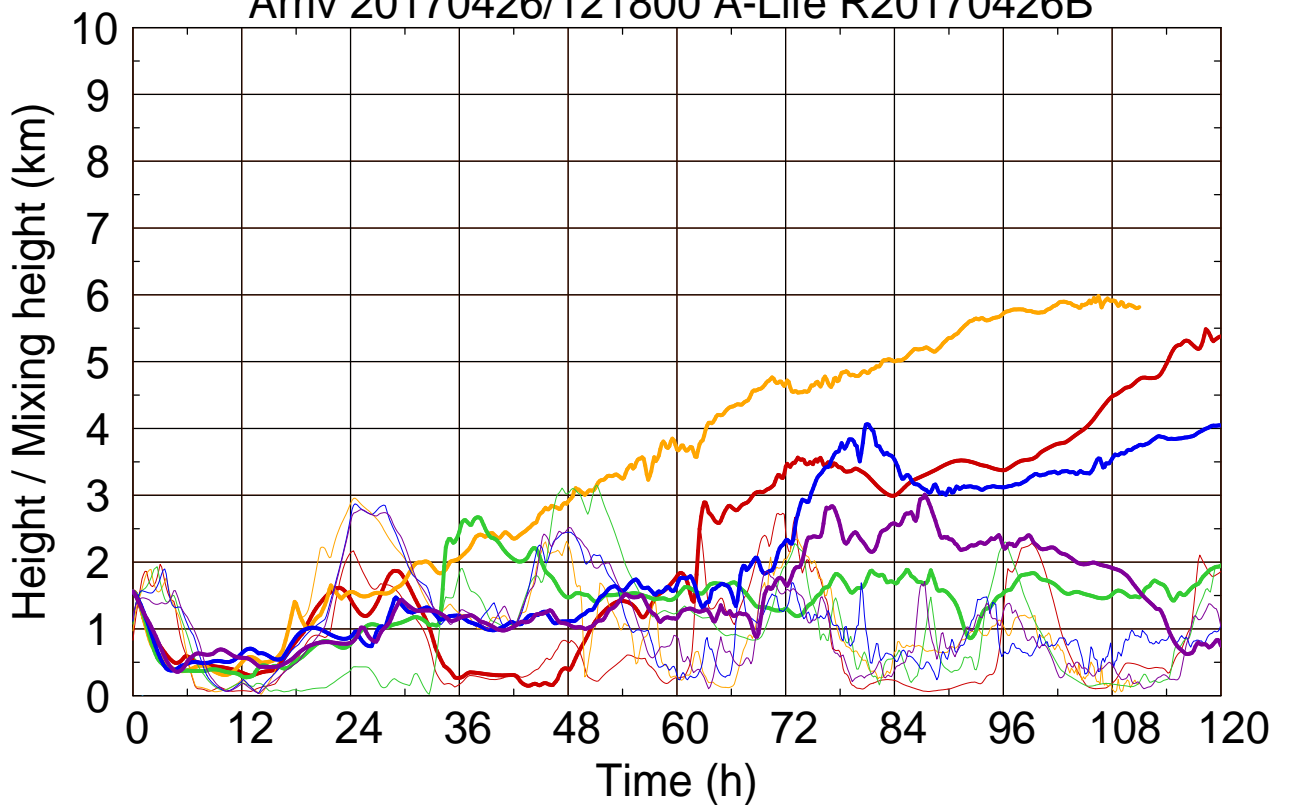

Arriv 20170426/121800 A-Life R20170426B

0 — 1 — 2 — 3 — 4 —

Arriv 20170426/121800 A-Life R20170426B

—— Height      - - - - - Mixing height