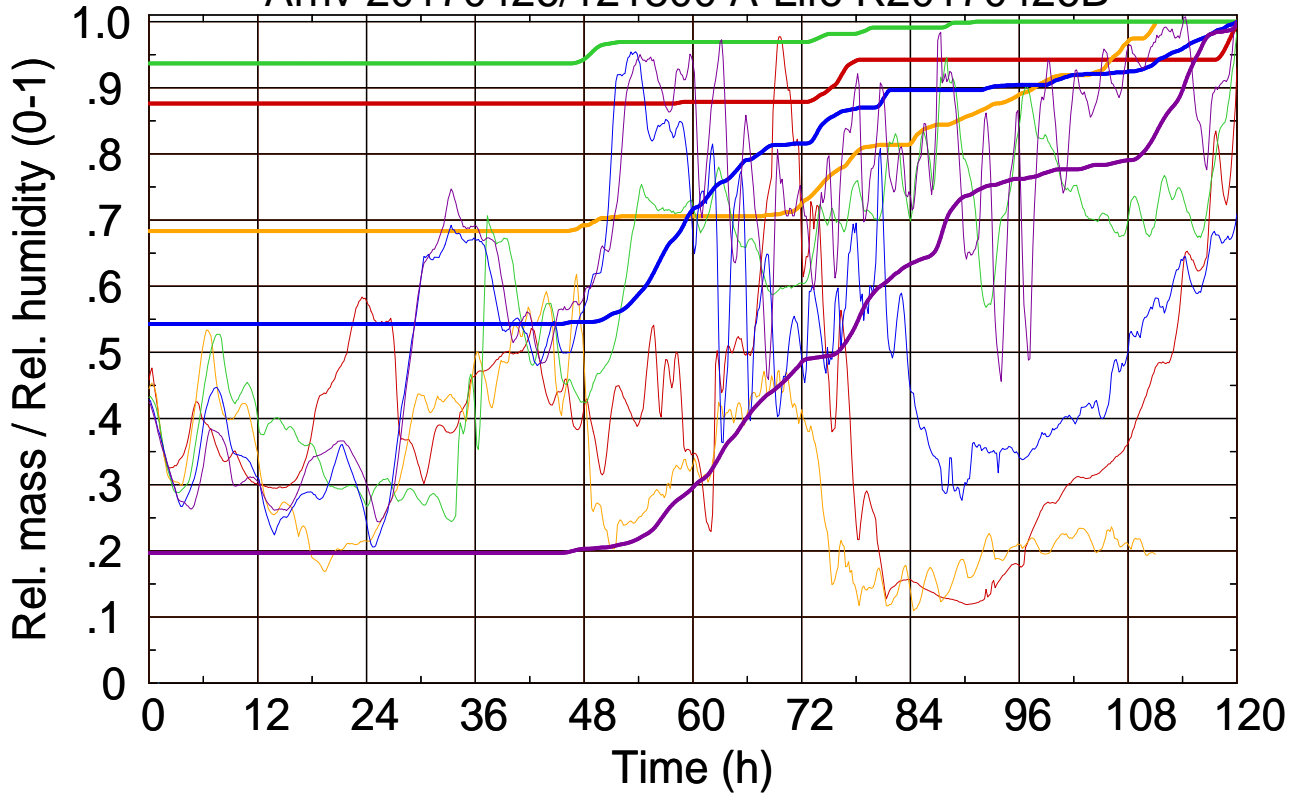

Arriv 20170426/121800 A-Life R20170426B

0 — 1 — 2 — 3 — 4 —

Arriv 20170426/121800 A-Life R20170426B

—— Height      - - - - - Mixing height