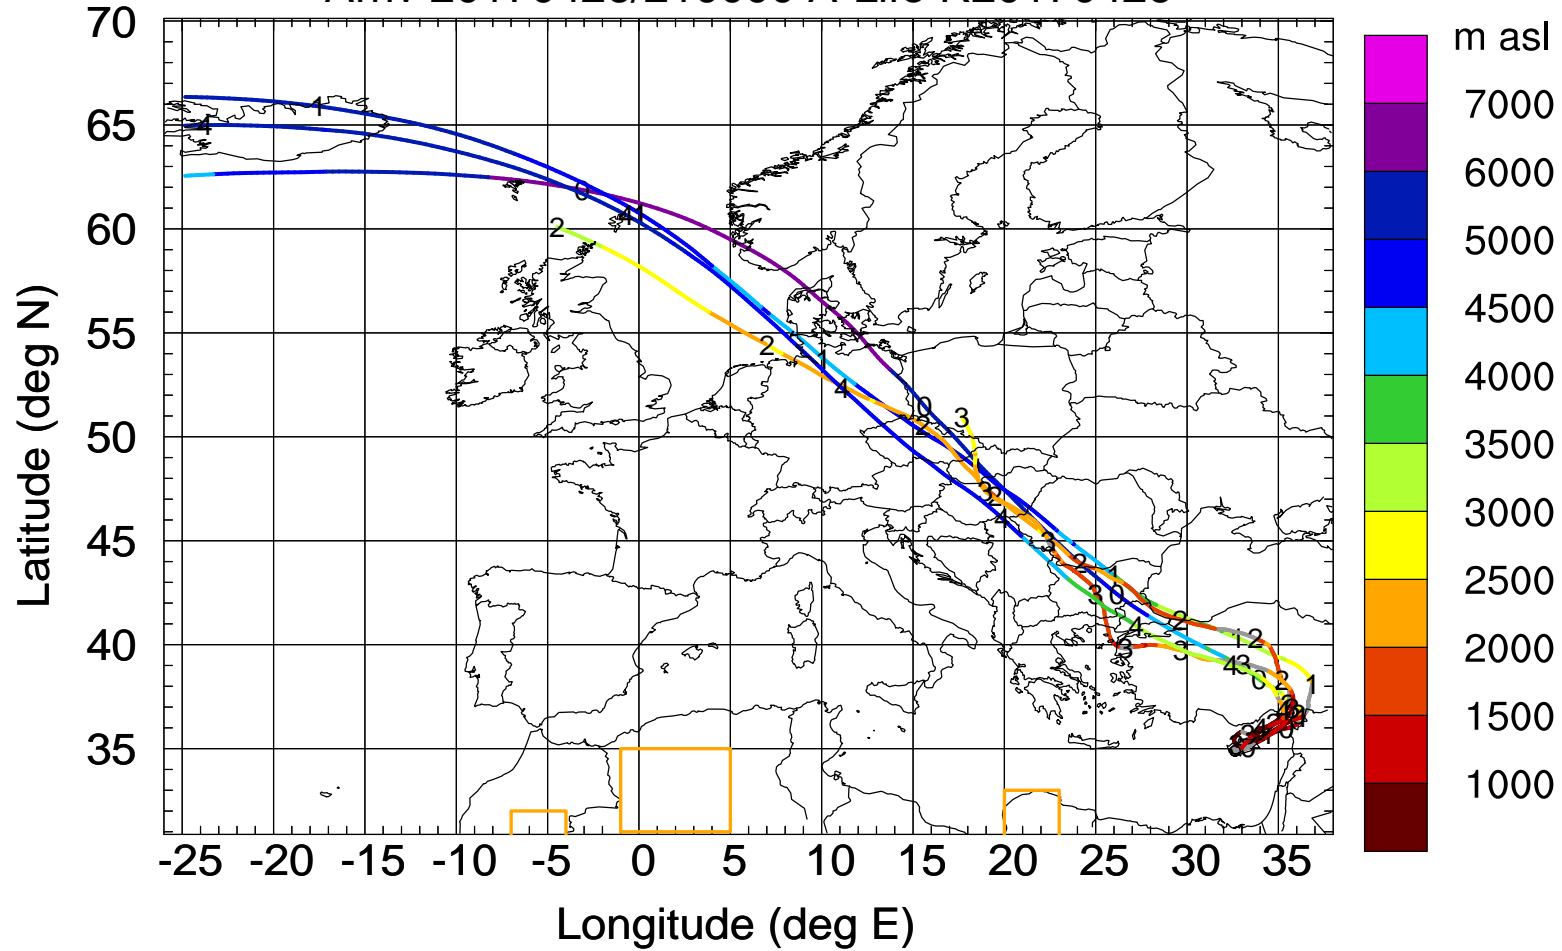

STS ground station 20170426

Arriv 20170426/210000 A-Life R20170426

STS ground station 20170426

Arriv 20170426/060000 A-Life R20170426