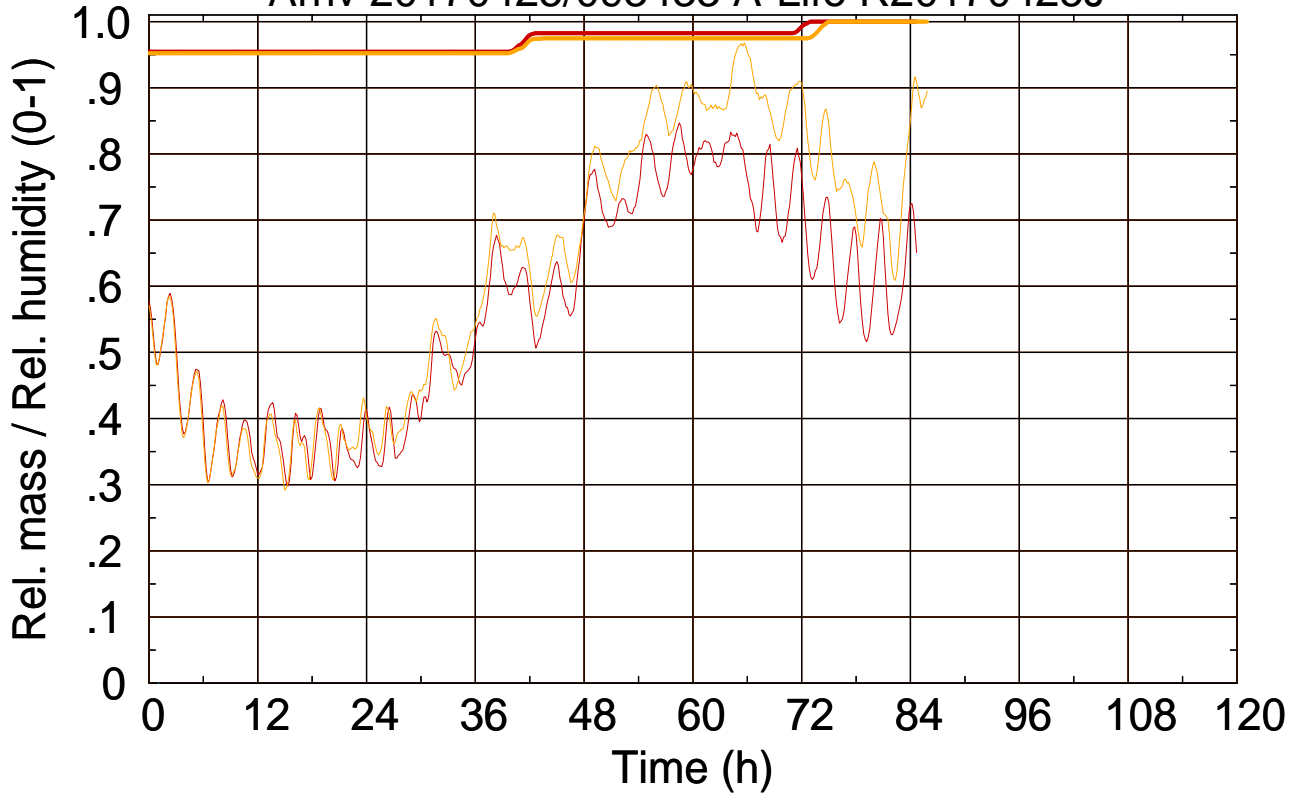

Arriv 20170425/094300 A-Life R20170425J

Arriv 20170425/094300 A-Life R20170425J

Arriv 20170425/093722 A-Life R20170425J

Arriv 20170425/093722 A-Life R20170425J

Arriv 20170425/093433 A-Life R20170425J

0 — 1

Arriv 20170425/093433 A-Life R20170425J

— Height — Mixing height