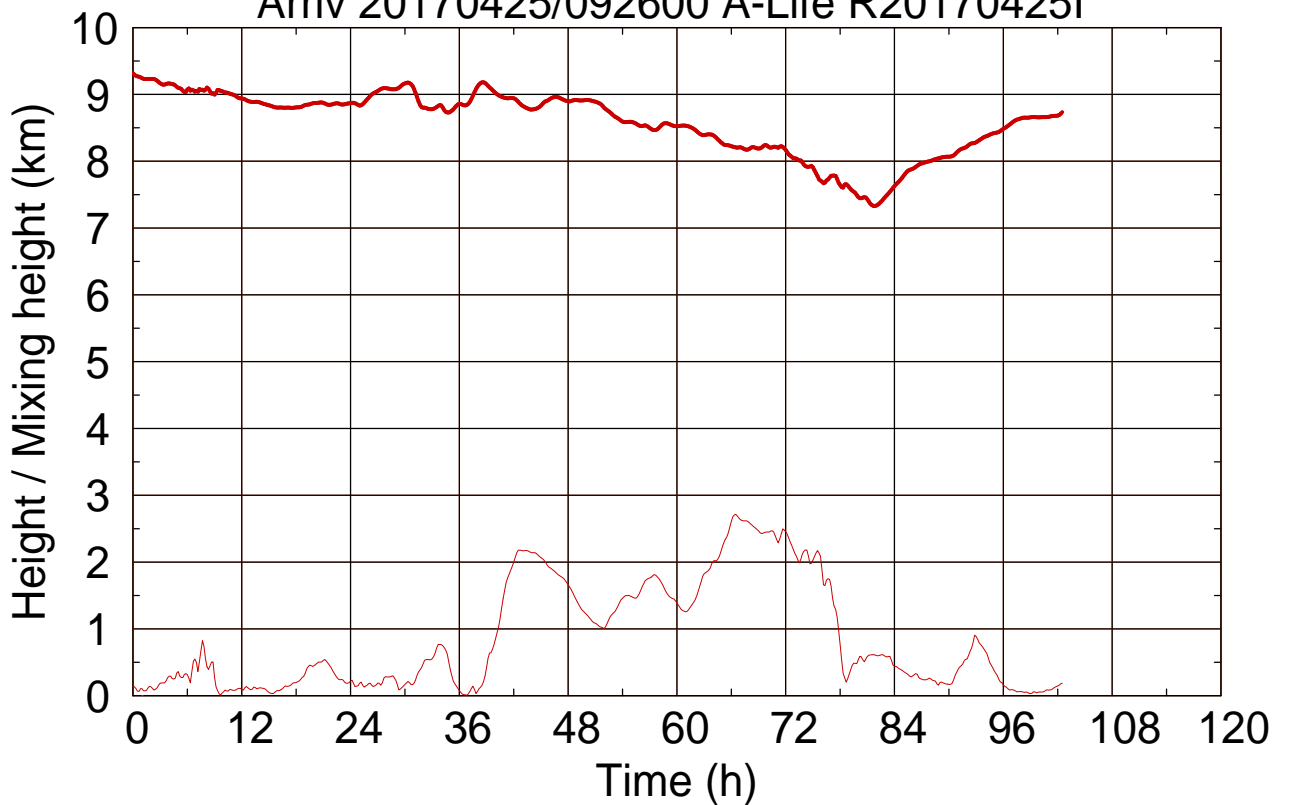

Arriv 20170425/092600 A-Life R20170425I

0 —

Arriv 20170425/092600 A-Life R20170425I

— Height

— Mixing height