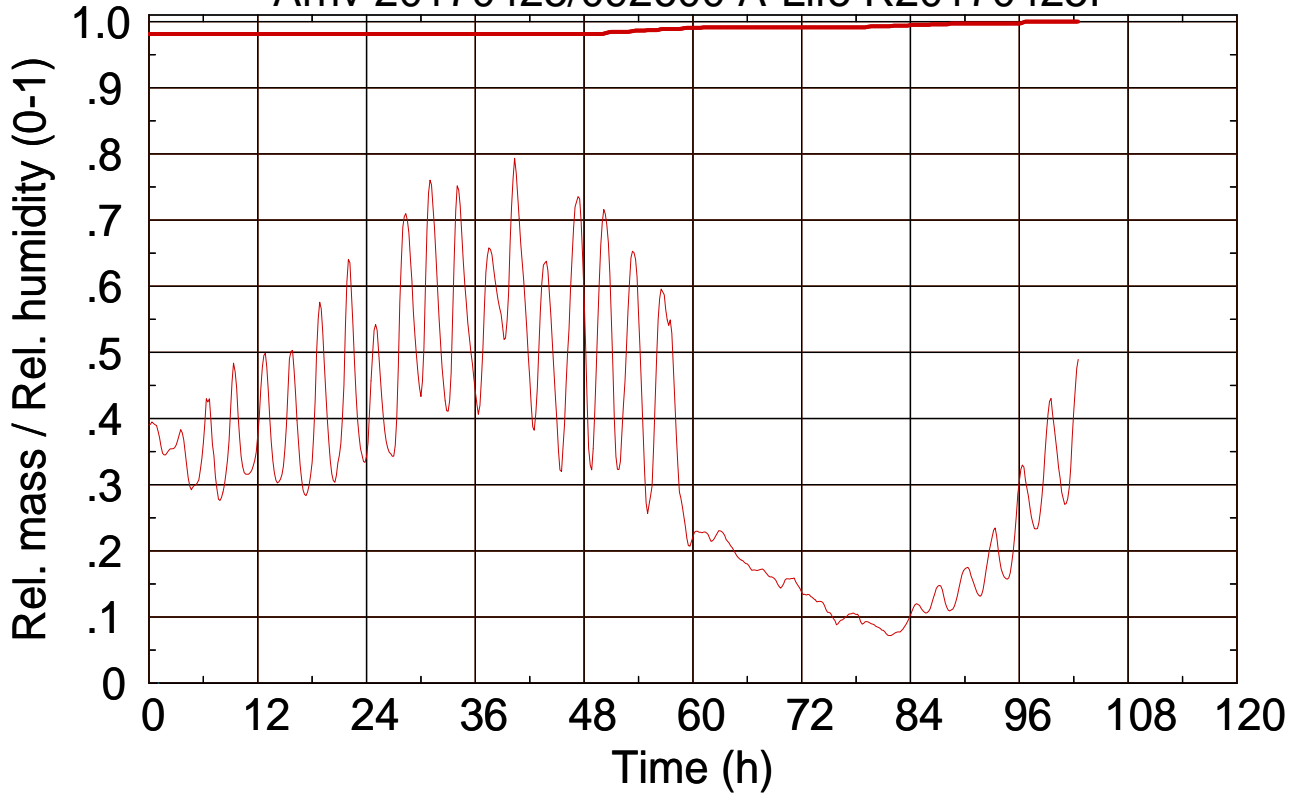

Arriv 20170425/092600 A-Life R20170425I

0 —

Arriv 20170425/092600 A-Life R20170425I

— Height

— Mixing height