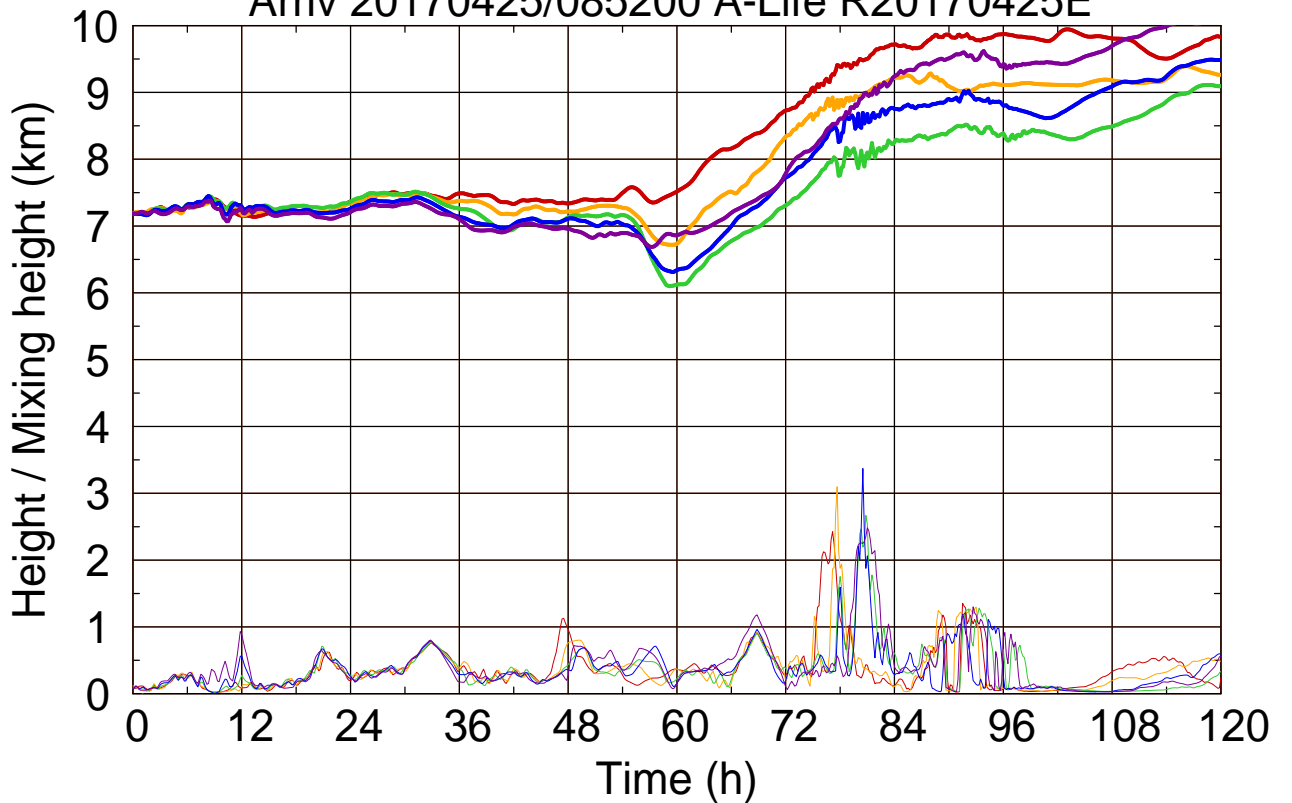

Arriv 20170425/085200 A-Life R20170425E

0 — 1 — 2 — 3 — 4 —

Arriv 20170425/085200 A-Life R20170425E

— Height — Mixing height

Arriv 20170425/084700 A-Life R20170425E

Arriv 20170425/084700 A-Life R20170425E