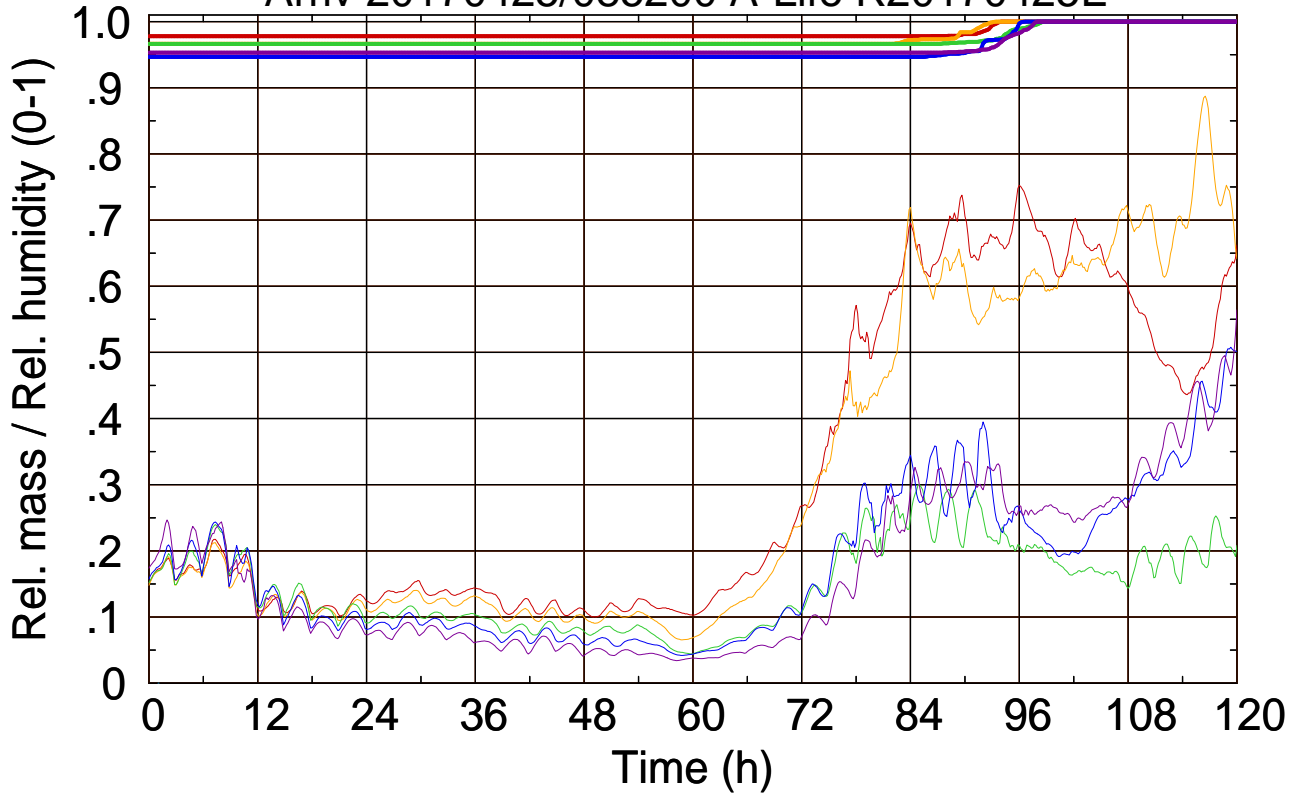

Arriv 20170425/085200 A-Life R20170425E

0 — 1 — 2 — 3 — 4 —

Arriv 20170425/085200 A-Life R20170425E

— Height — Mixing height

Arriv 20170425/084700 A-Life R20170425E

Arriv 20170425/084700 A-Life R20170425E