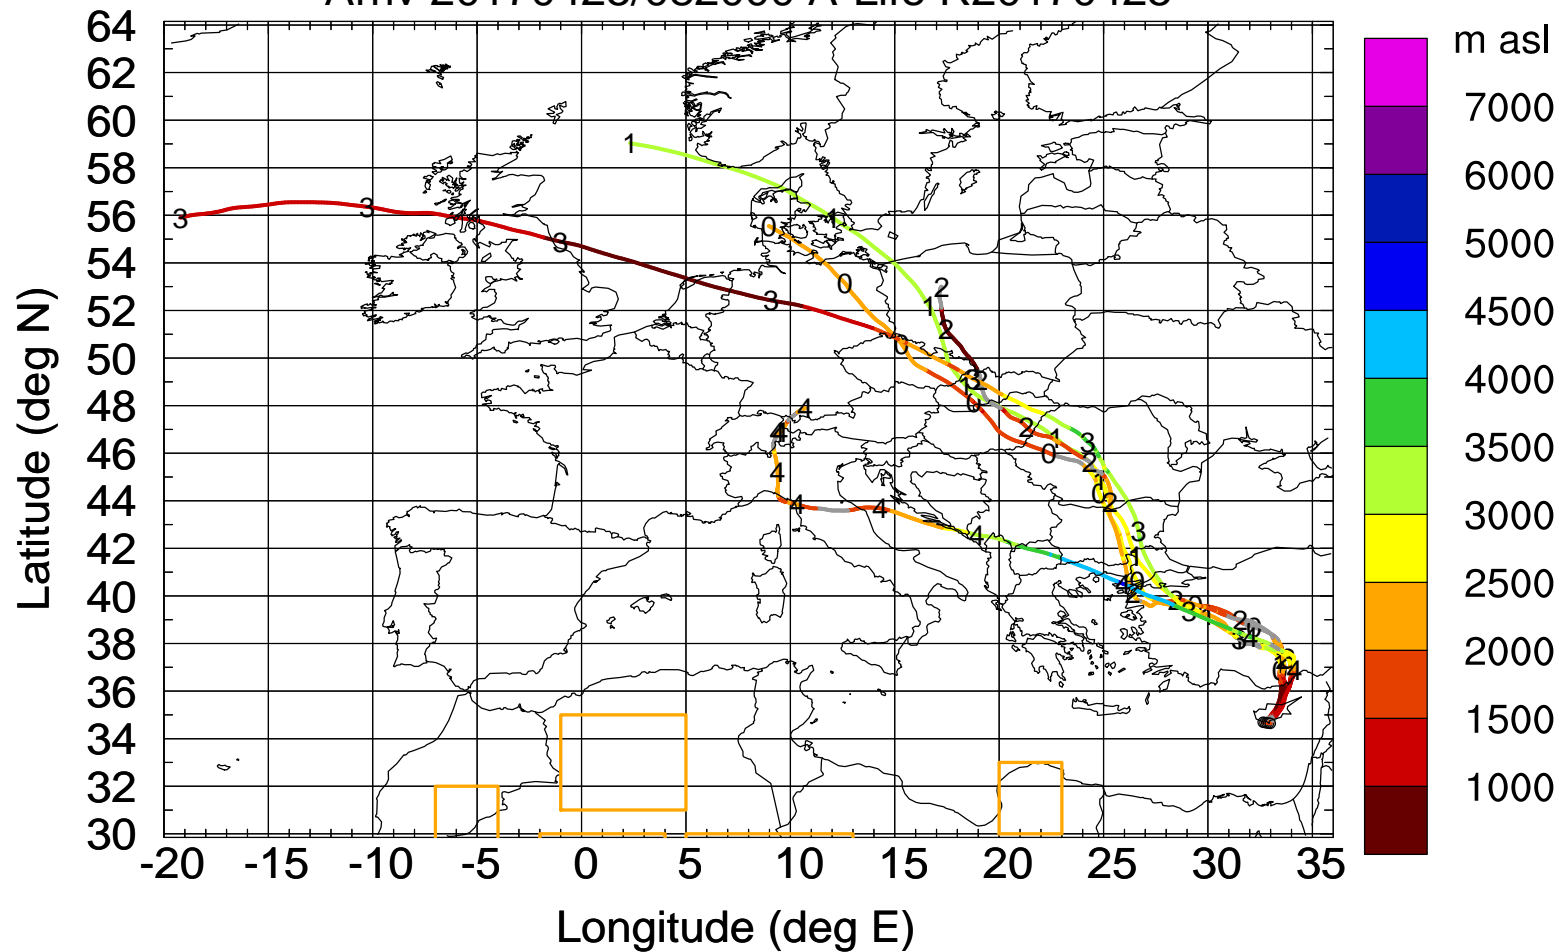

Level #2 of flight 170425a

Arriv 20170425/082000 A-Life R20170425

Level #2 of flight 170425a

Arriv 20170425/081500 A-Life R20170425