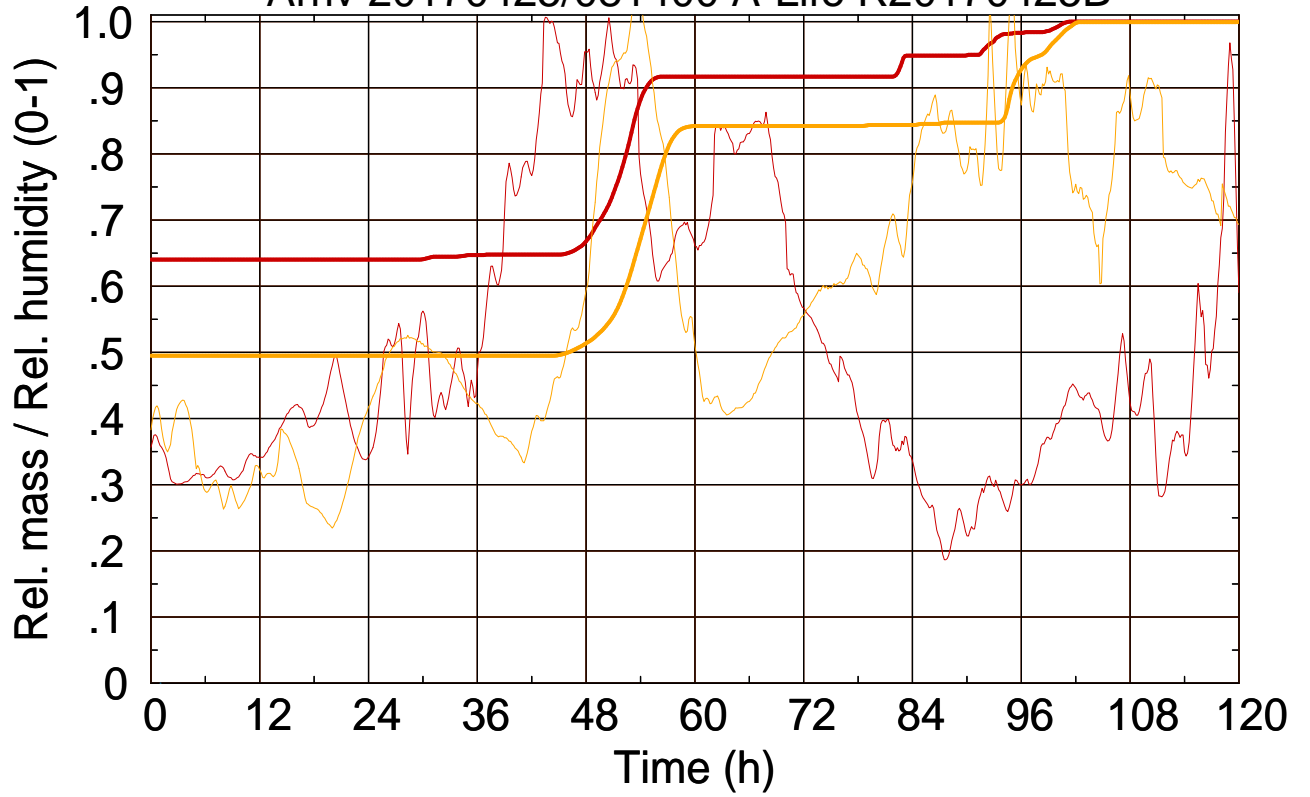

Arriv 20170425/081400 A-Life R20170425B

0 — 1 —

Arriv 20170425/081400 A-Life R20170425B

— Height — Mixing height