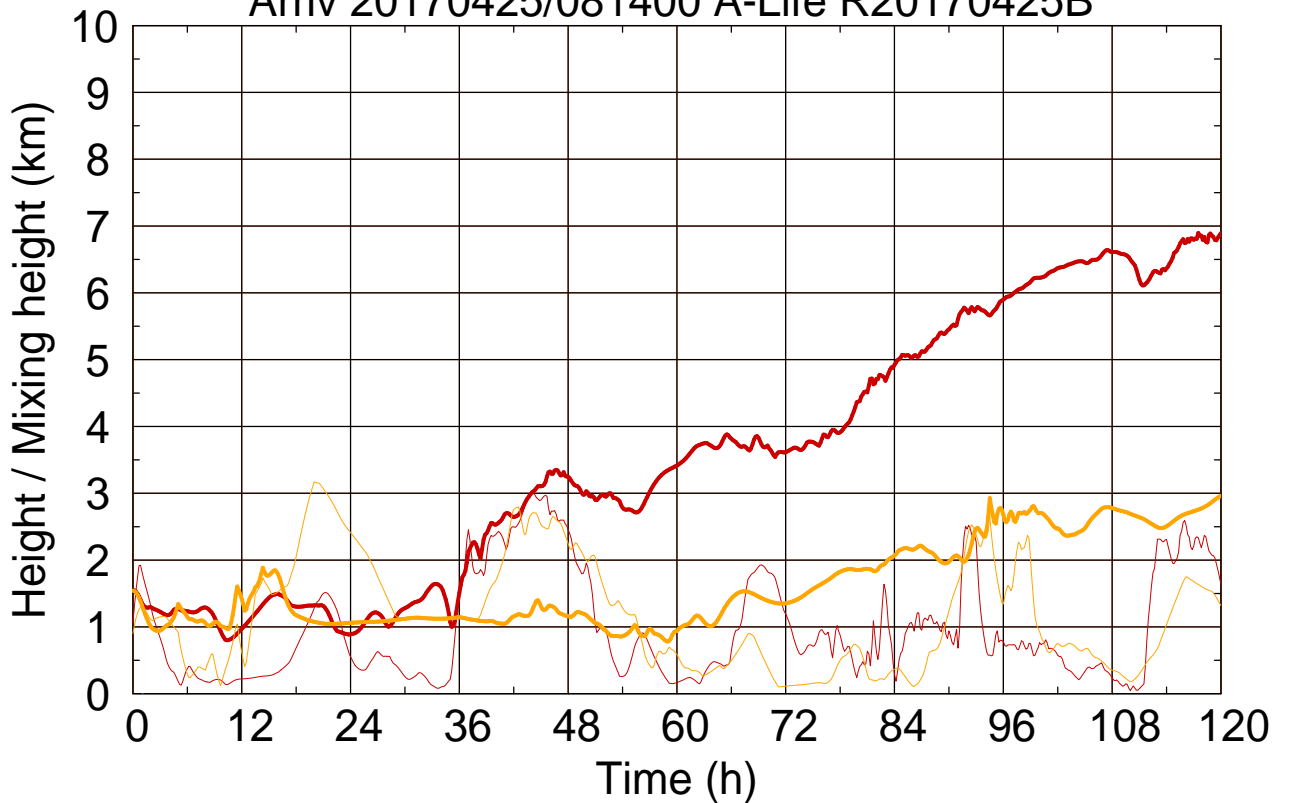

Arriv 20170425/081400 A-Life R20170425B

0 — 1 —

Arriv 20170425/081400 A-Life R20170425B

— Height — Mixing height