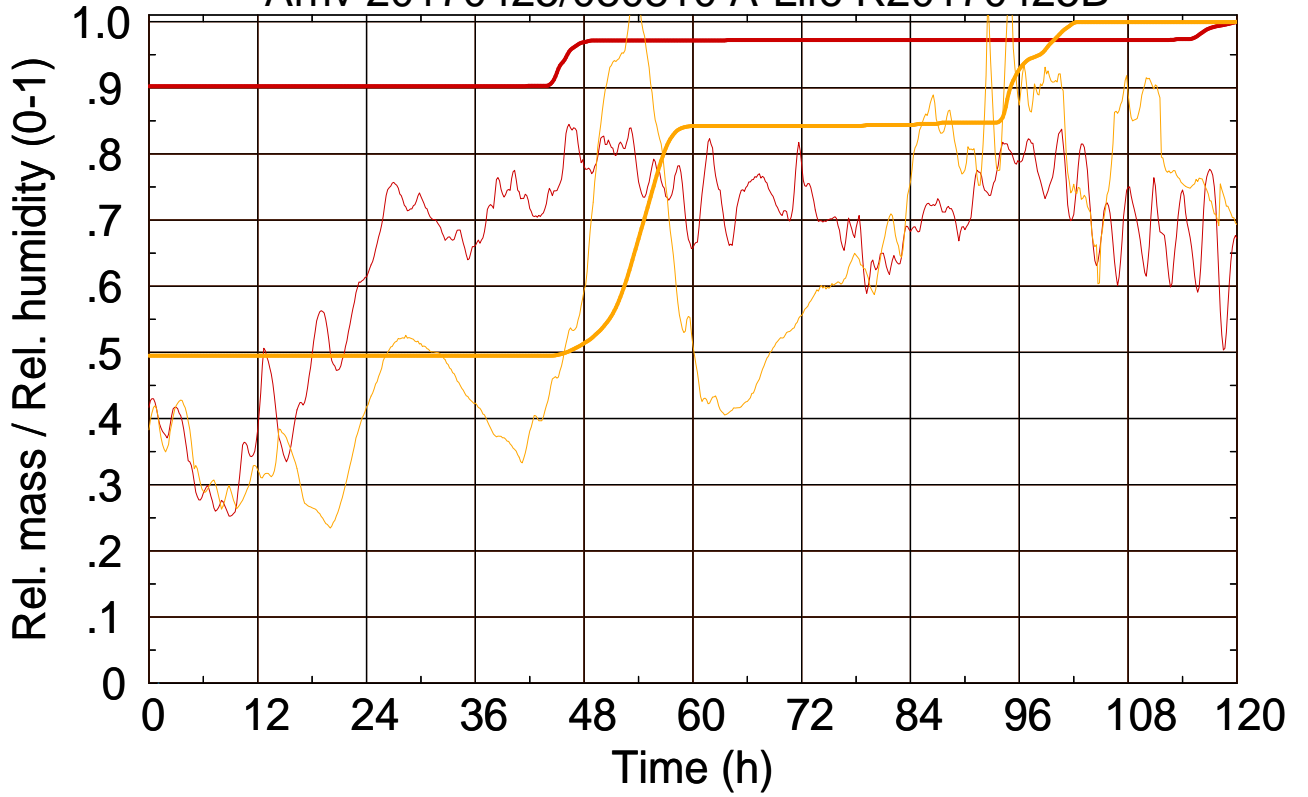

Arriv 20170425/080810 A-Life R20170425B

0 — 1 —

Arriv 20170425/080810 A-Life R20170425B

— Height

— Mixing height