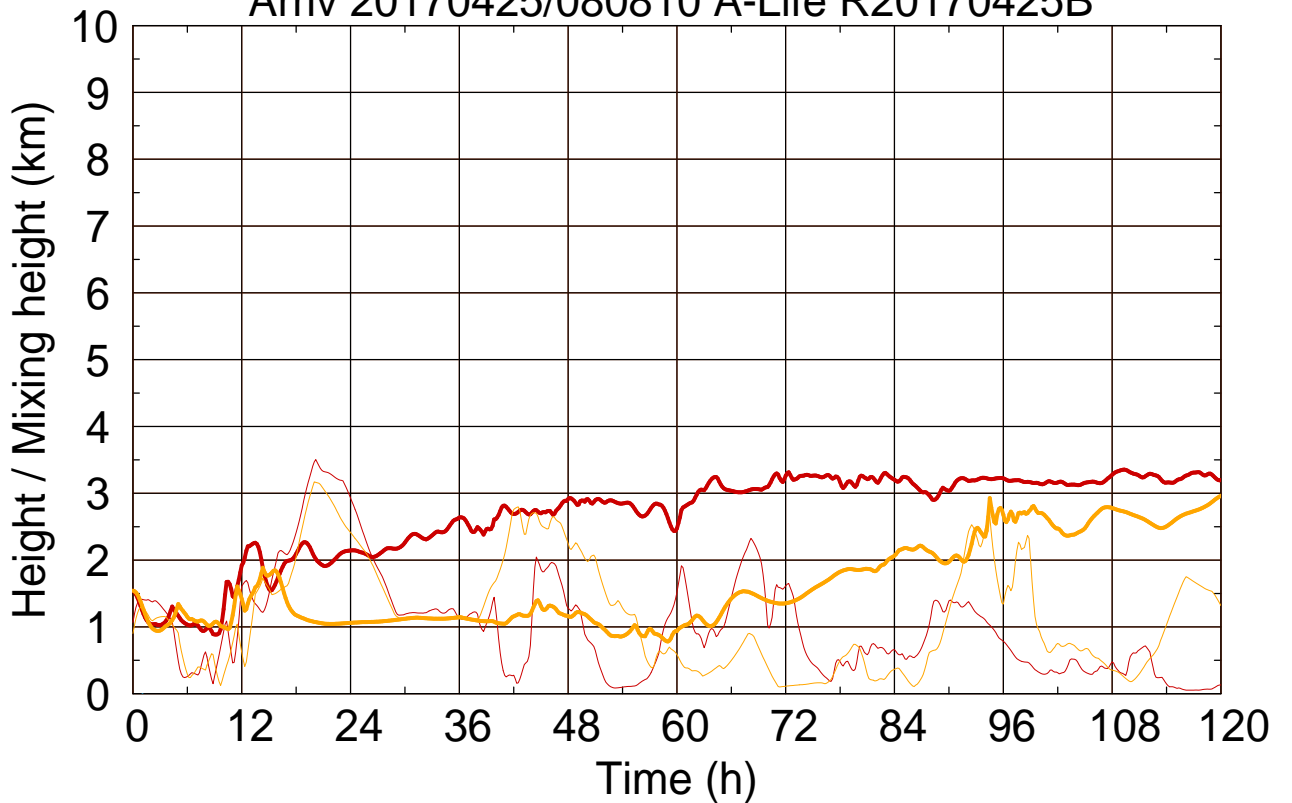

Arriv 20170425/080810 A-Life R20170425B

0 — 1 —

Arriv 20170425/080810 A-Life R20170425B

— Height

— Mixing height