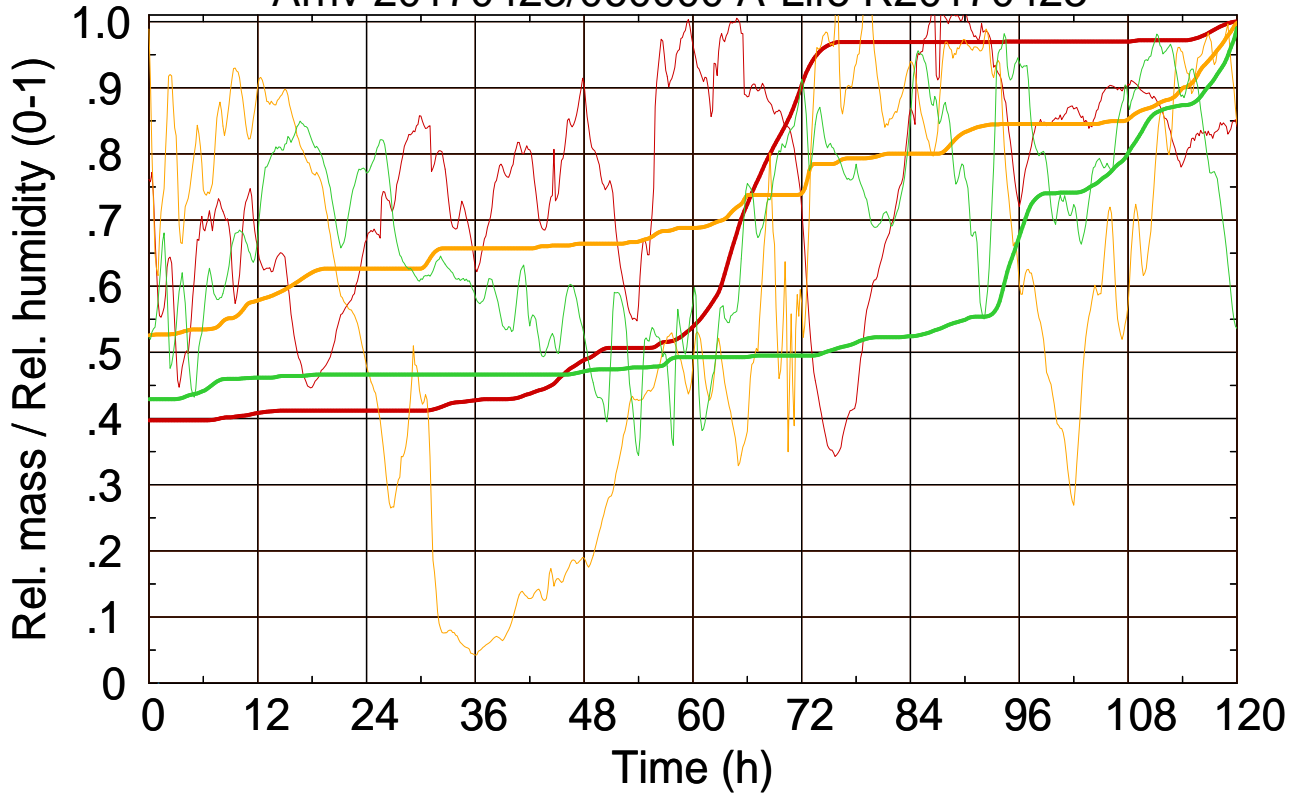

Arriv 20170423/210000 A-Life R20170423-

0 — 1 — 2 — 3 — 4 —

Arriv 20170423/210000 A-Life R20170423-

—— Height      - - - - - Mixing height

Arriv 20170423/060000 A-Life R20170423-

0 — 1 — 2 —

Arriv 20170423/060000 A-Life R20170423-

— Height

— Mixing height