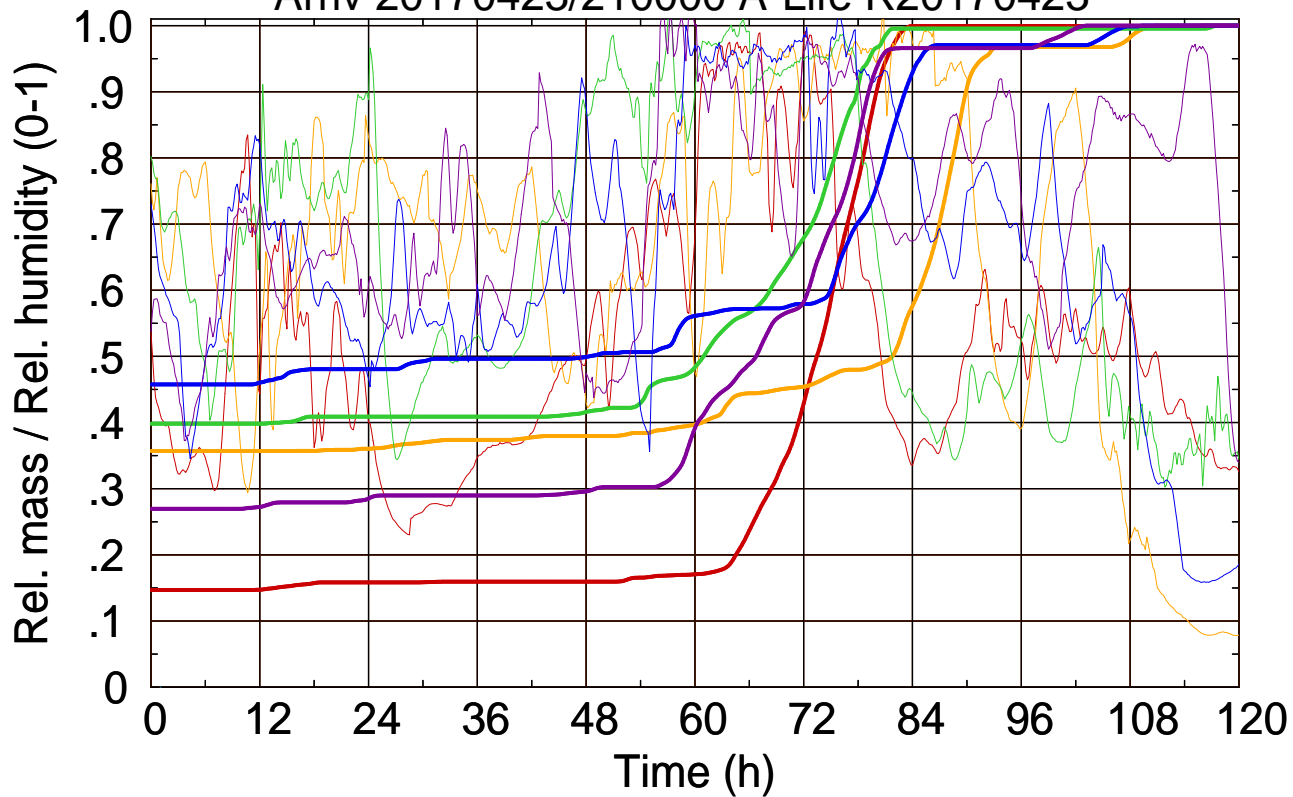

Arriv 20170423/210000 A-Life R20170423-

0 — 1 — 2 — 3 — 4 —

Arriv 20170423/210000 A-Life R20170423-

—— Height      - - - - - Mixing height

Arriv 20170423/060000 A-Life R20170423-

0 — 1 — 2 —

Arriv 20170423/060000 A-Life R20170423-

— Height

— Mixing height