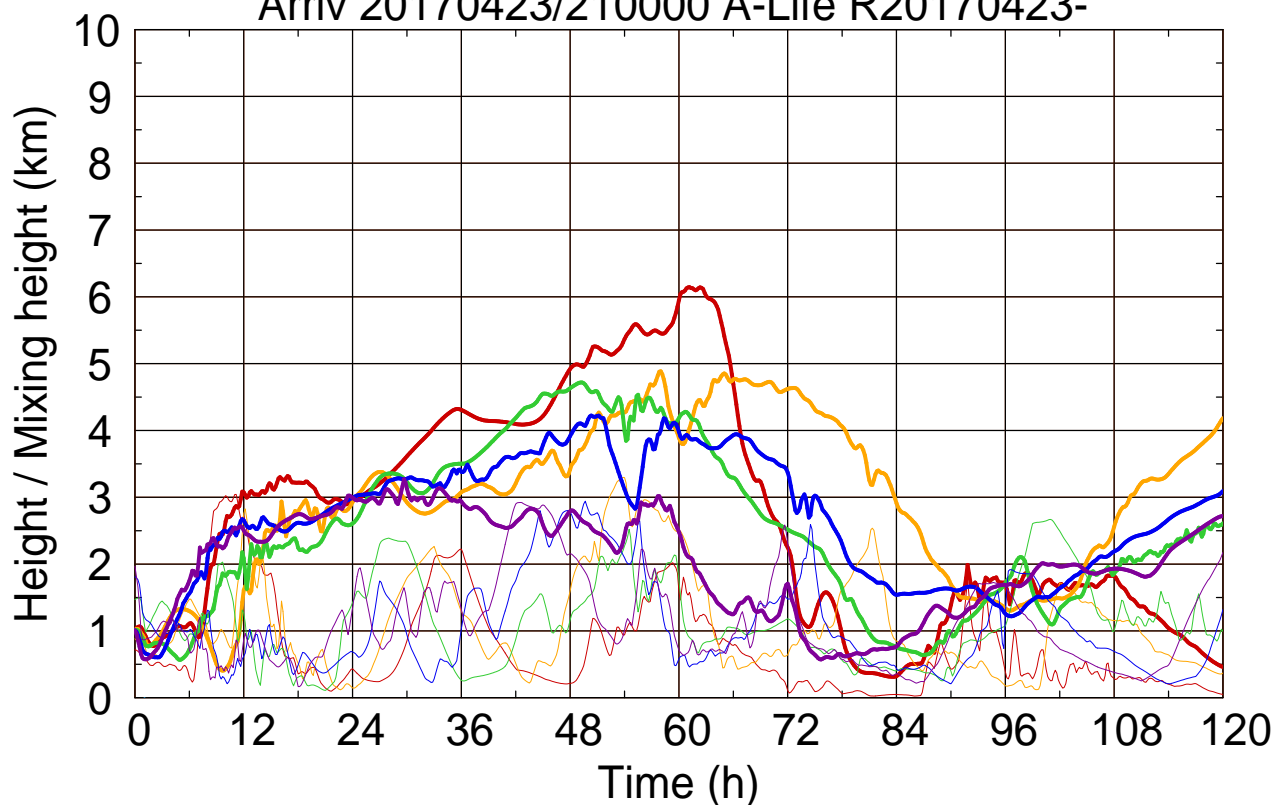

Arriv 20170423/210000 A-Life R20170423-

0 — 1 — 2 — 3 — 4 —

Arriv 20170423/210000 A-Life R20170423-

—— Height      - - - - - Mixing height

Arriv 20170423/060000 A-Life R20170423-

0 — 1 — 2 —

Arriv 20170423/060000 A-Life R20170423-

— Height

— Mixing height