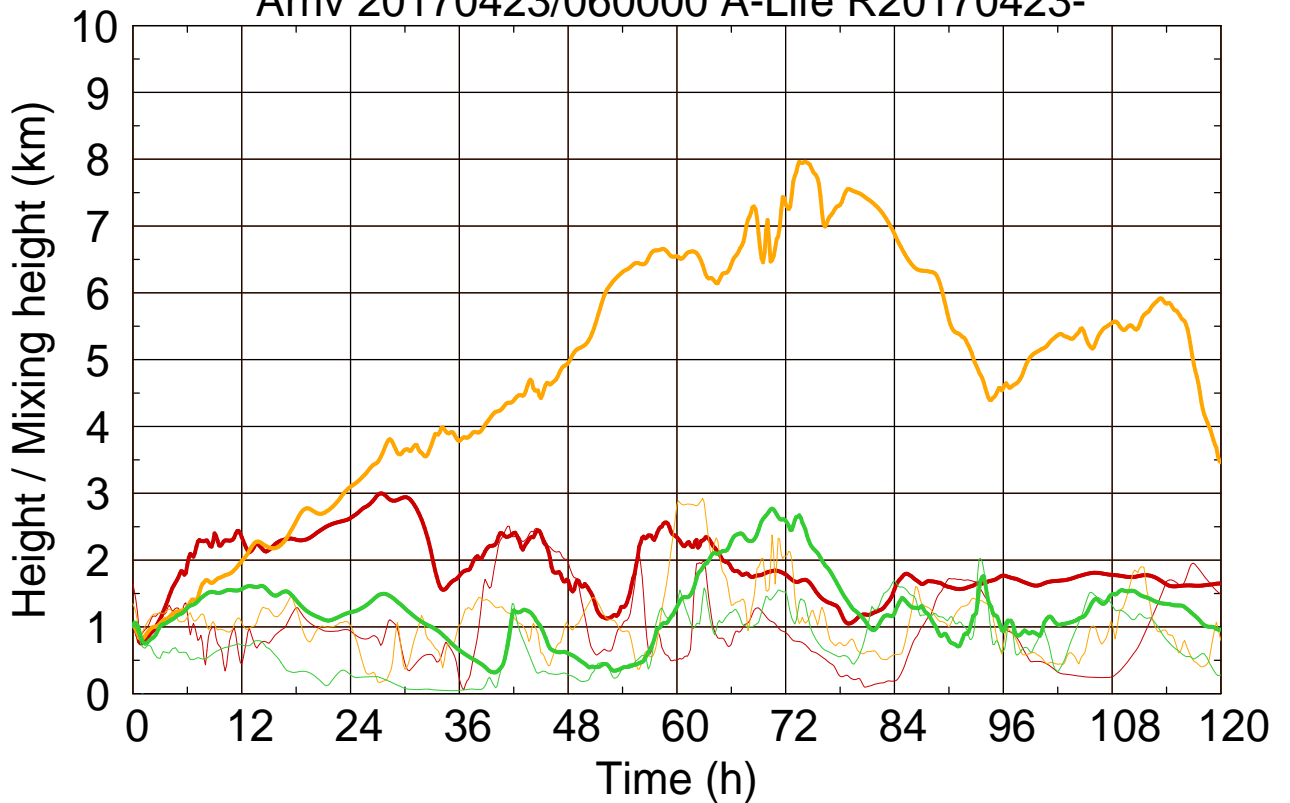

Arriv 20170423/210000 A-Life R20170423-

0 — 1 — 2 — 3 — 4 —

Arriv 20170423/210000 A-Life R20170423-

—— Height      - - - - - Mixing height

Arriv 20170423/060000 A-Life R20170423-

0 — 1 — 2 —

Arriv 20170423/060000 A-Life R20170423-

— Height

— Mixing height