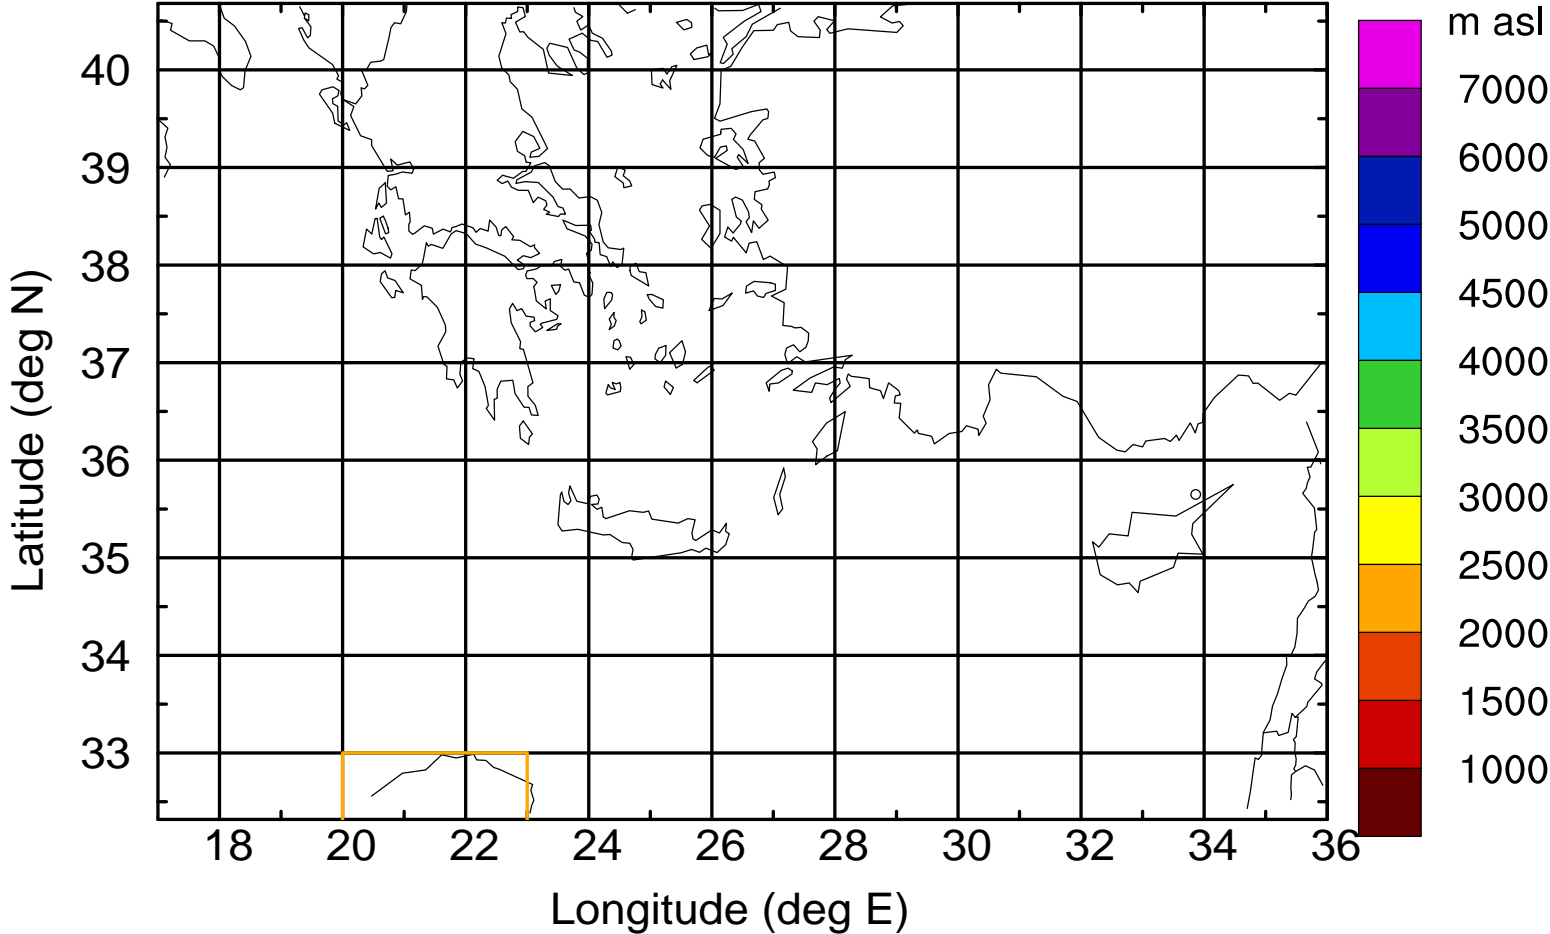

Paphos Airport ground station 20170422 18:00 UTC

Flight trajectory