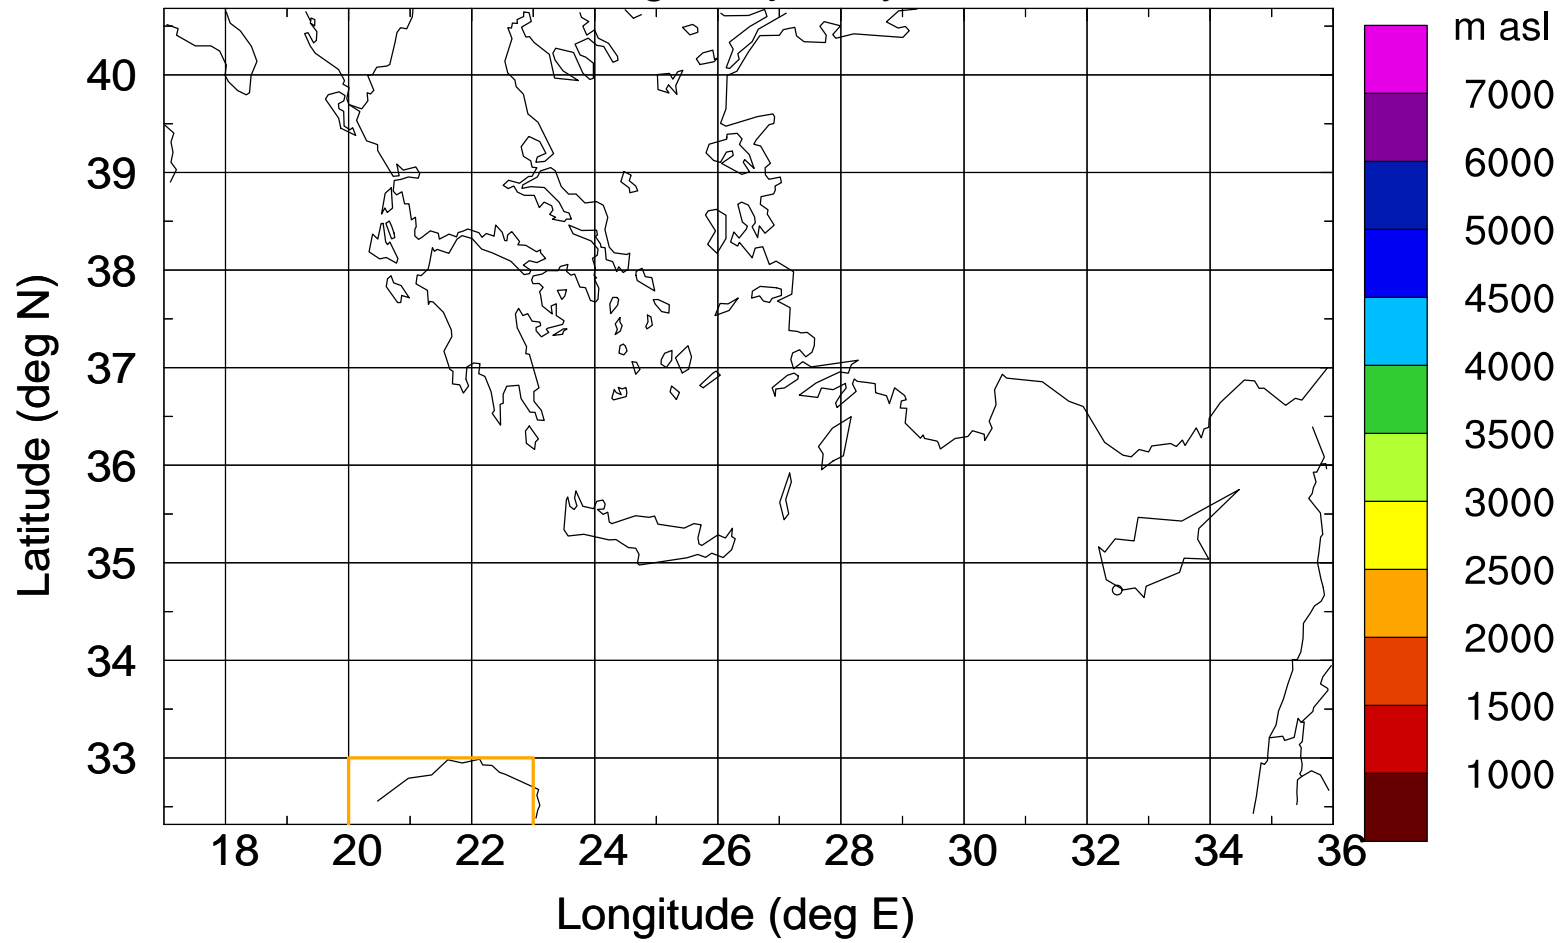

Paphos Airport ground station 20170422 18:00 UTC

Flight trajectory

Paphos Airport ground station 20170422 18:00 UTC

Flight trajectory

Paphos Airport ground station 20170422 18:00 UTC

Flight trajectory

Paphos Airport ground station 20170422 18:00 UTC