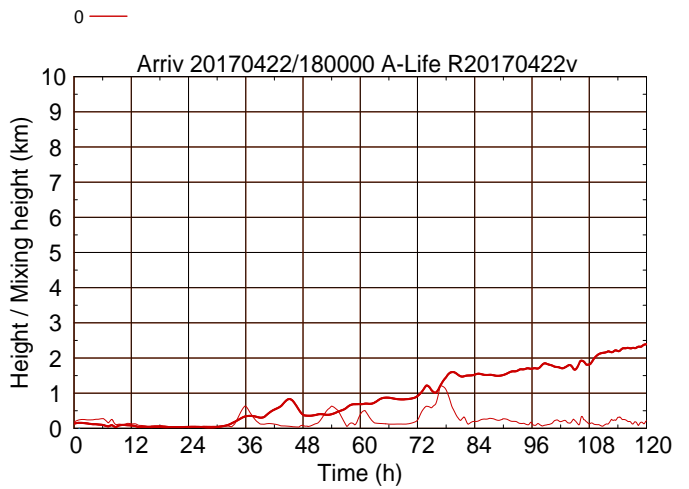

Arriv 20170422/180000 A-Life R20170422

— Height — Mixing height