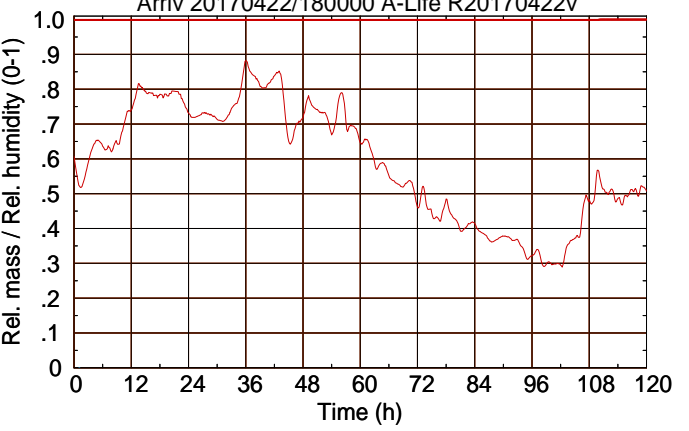

Arriv 20170422/180000 A-Life R20170422

— Height — Mixing height