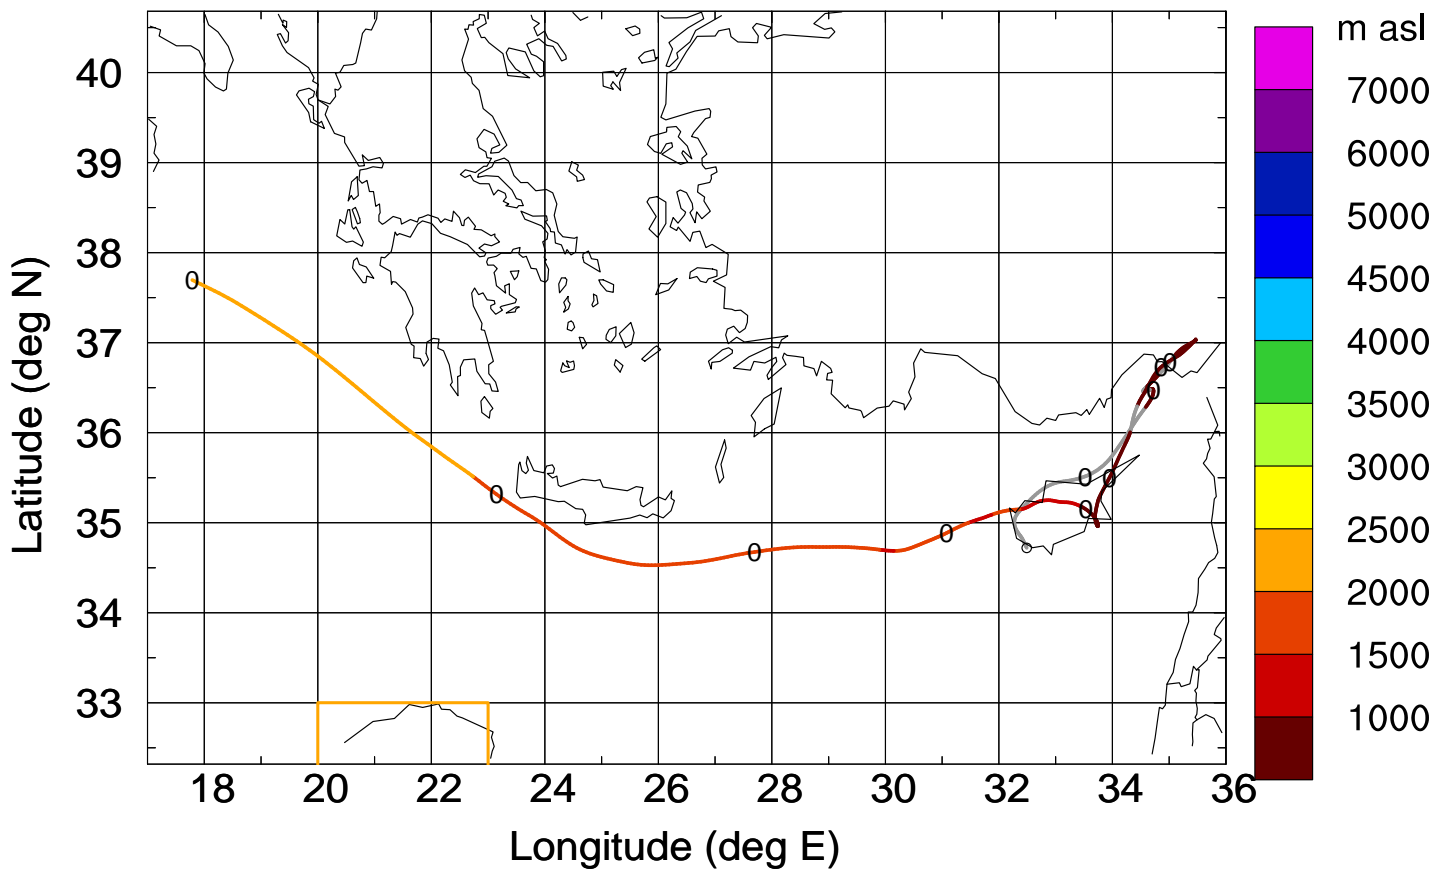

Arriv 20170422/180000 A-Life R20170422

— Height — Mixing height