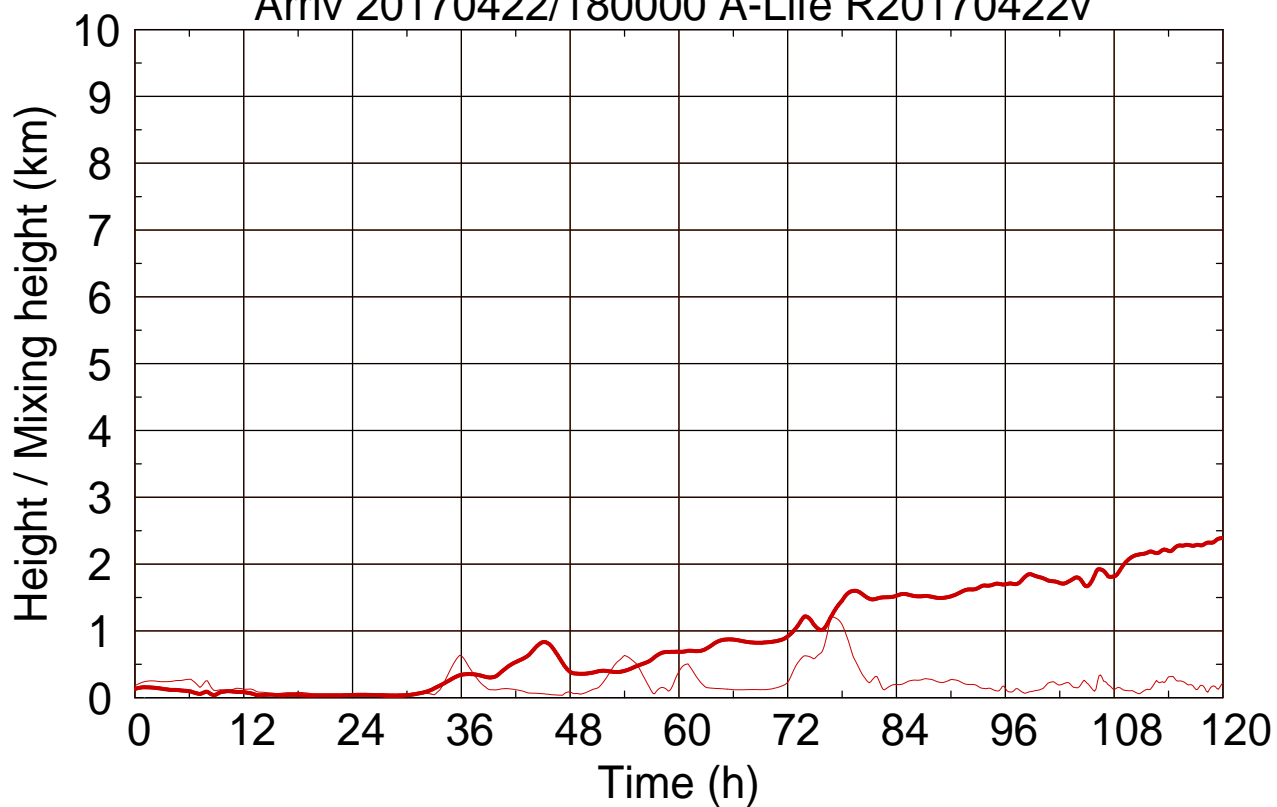

Arriv 20170422/180000 A-Life R20170422v

0 —

Arriv 20170422/180000 A-Life R20170422v

— Height

— Mixing height