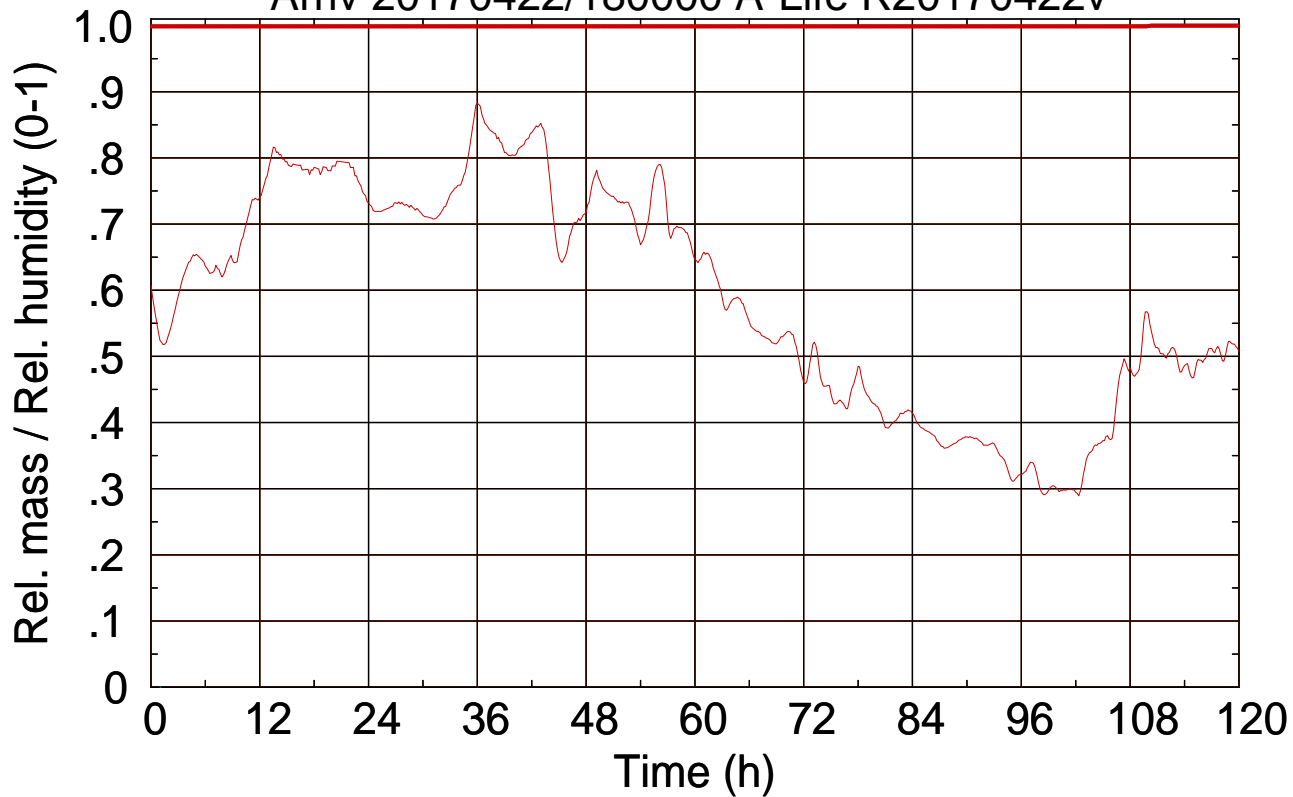

Arriv 20170422/180000 A-Life R20170422v

0 —

Arriv 20170422/180000 A-Life R20170422v

— Height

— Mixing height