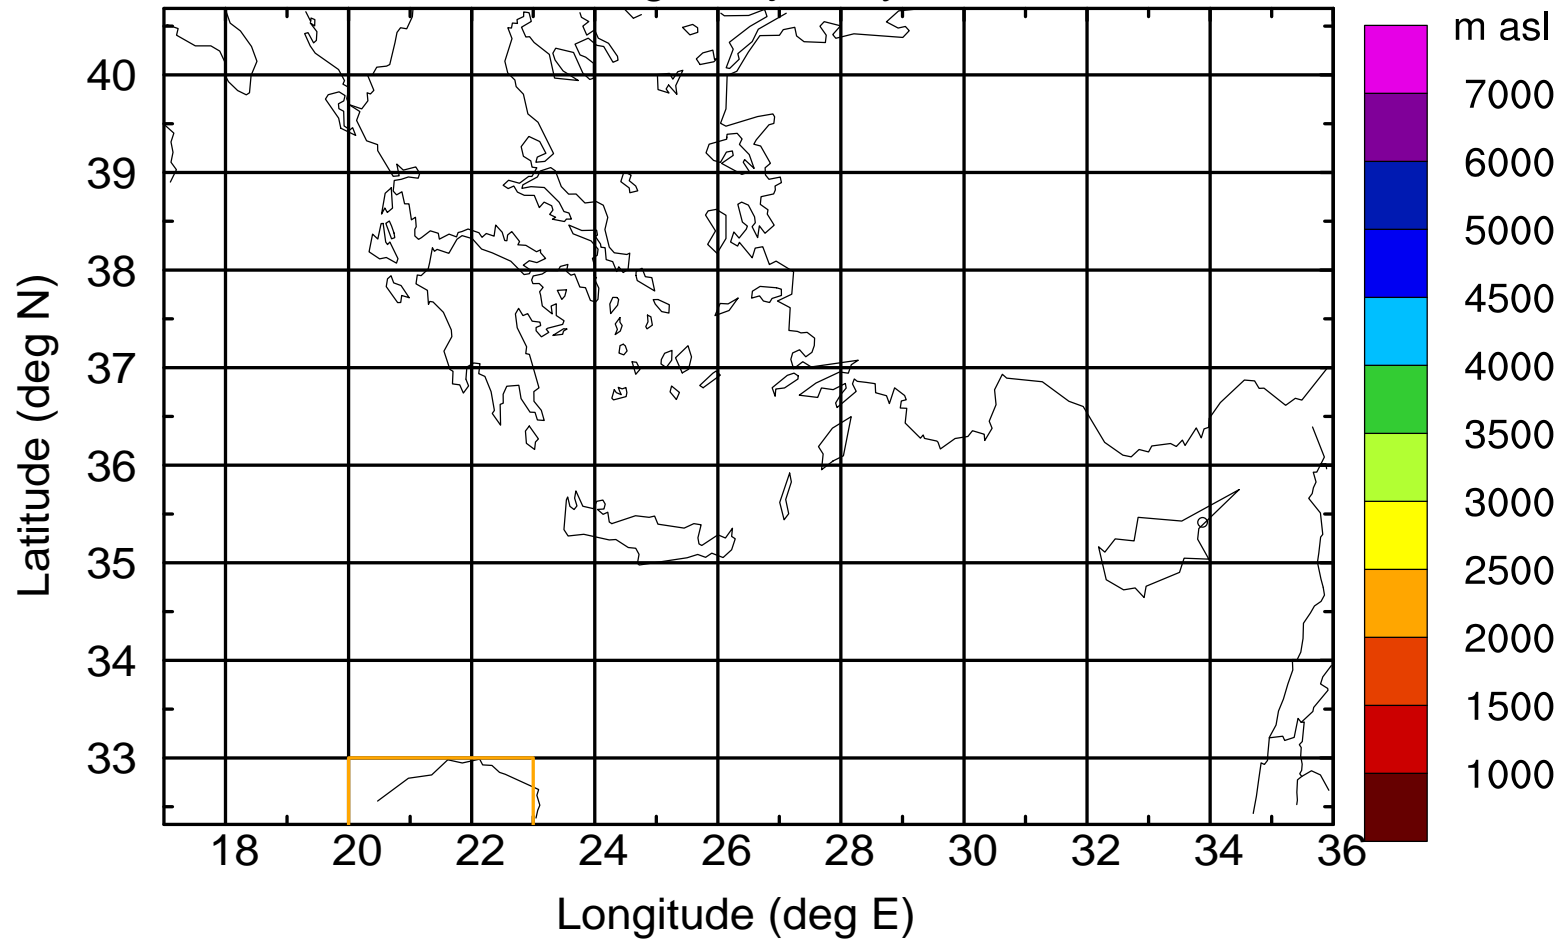

Paphos Airport ground station 20170422 18:00 UTC

Flight trajectory