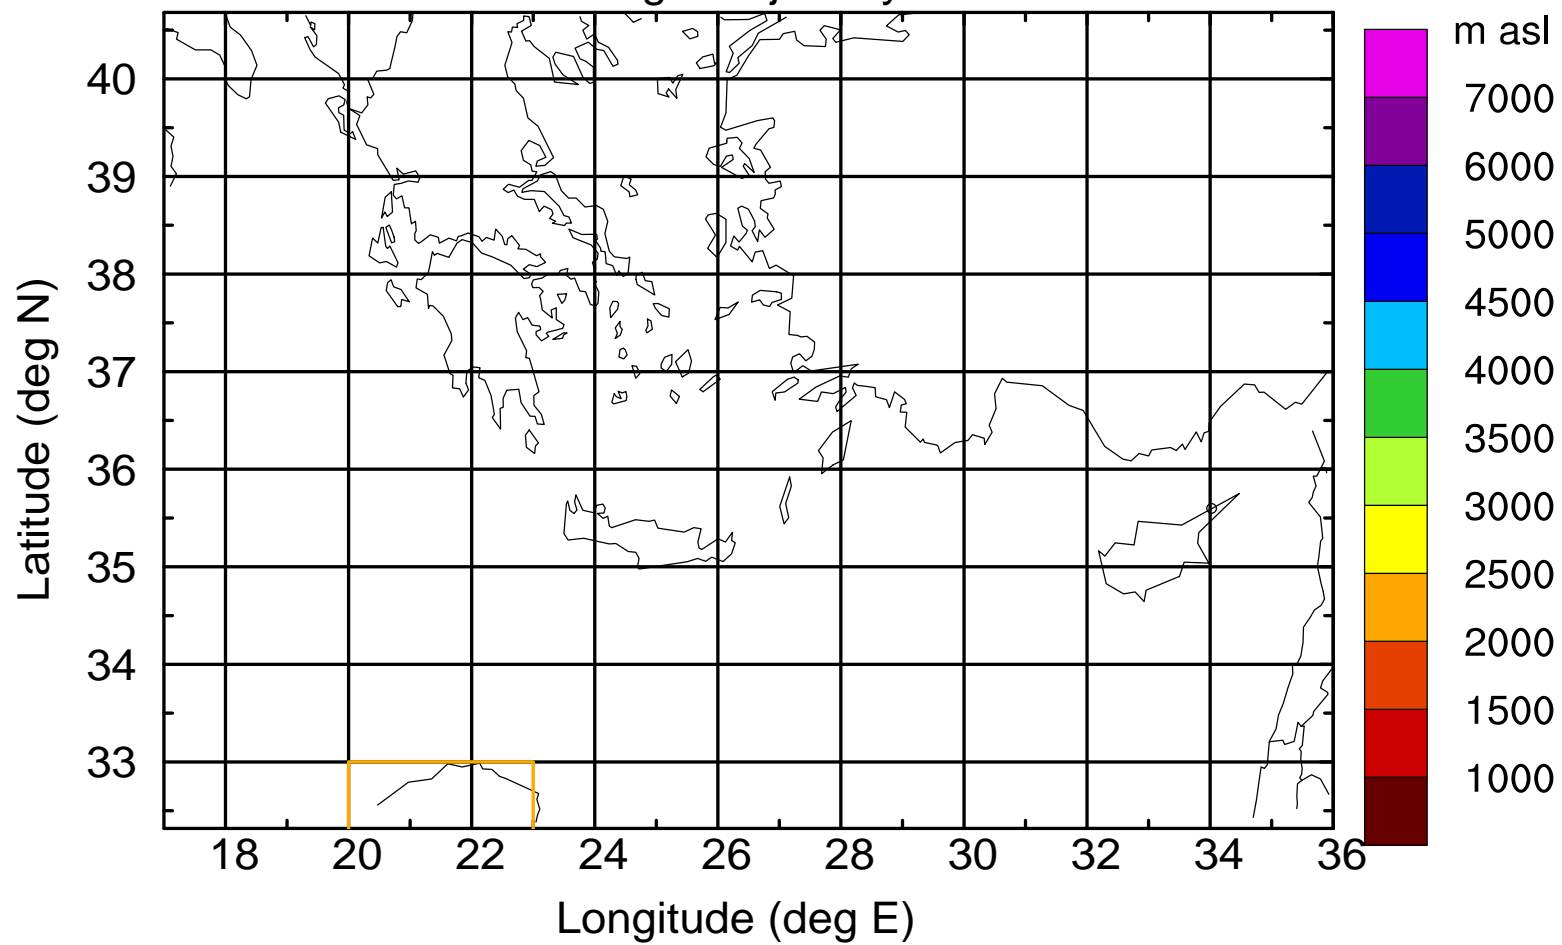

Paphos Airport ground station 20170422 18:00 UTC

Flight trajectory