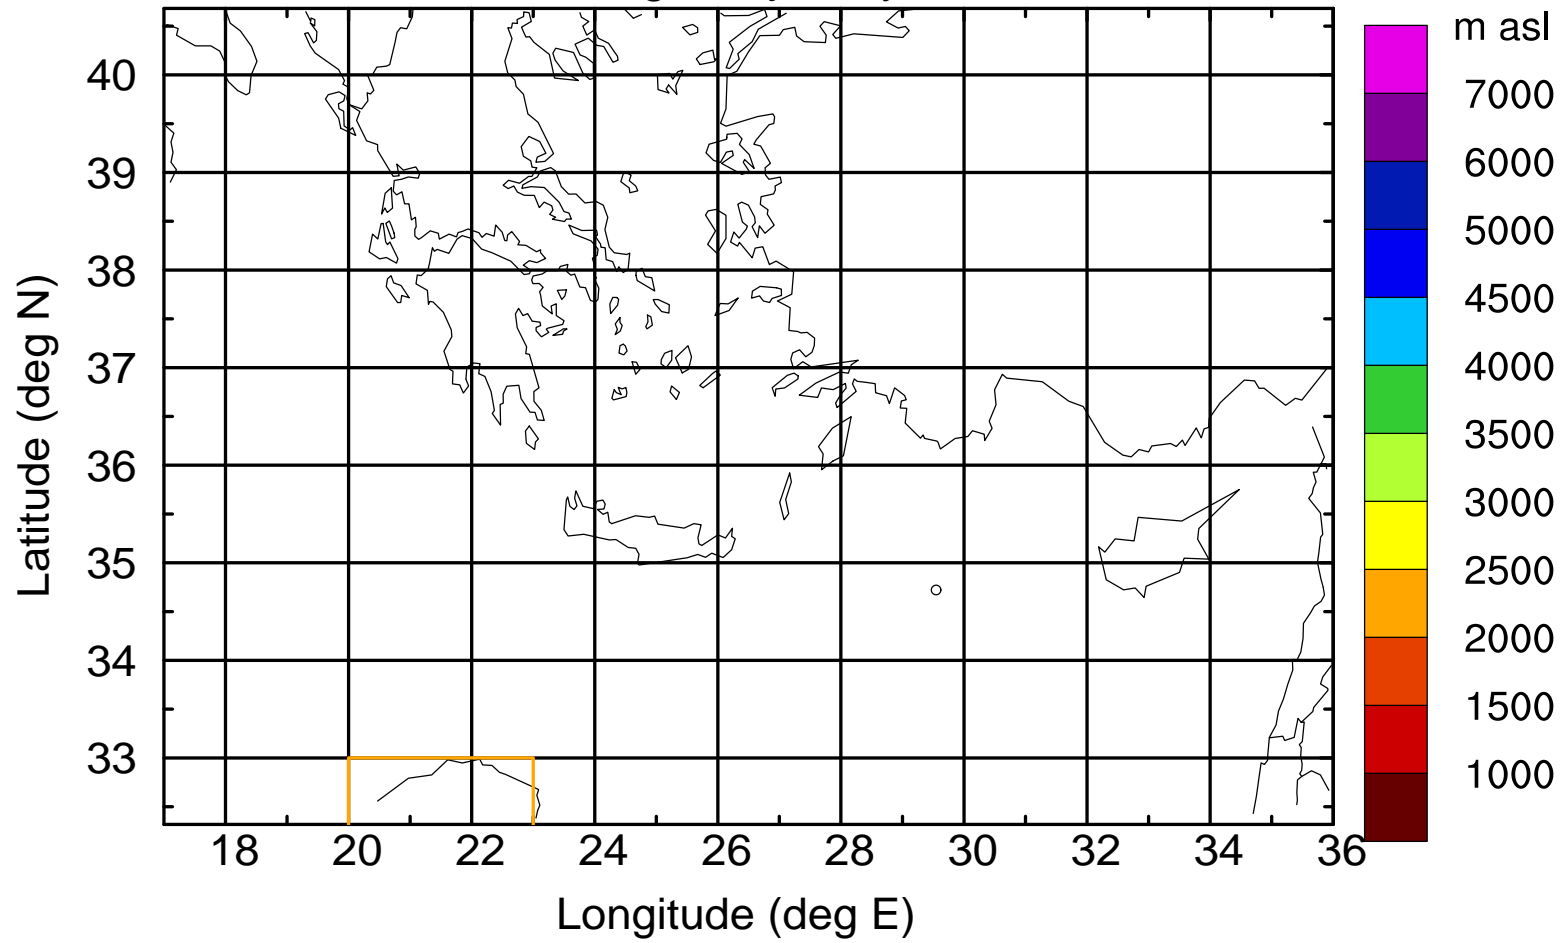

Paphos Airport ground station 20170422 18:00 UTC

Flight trajectory