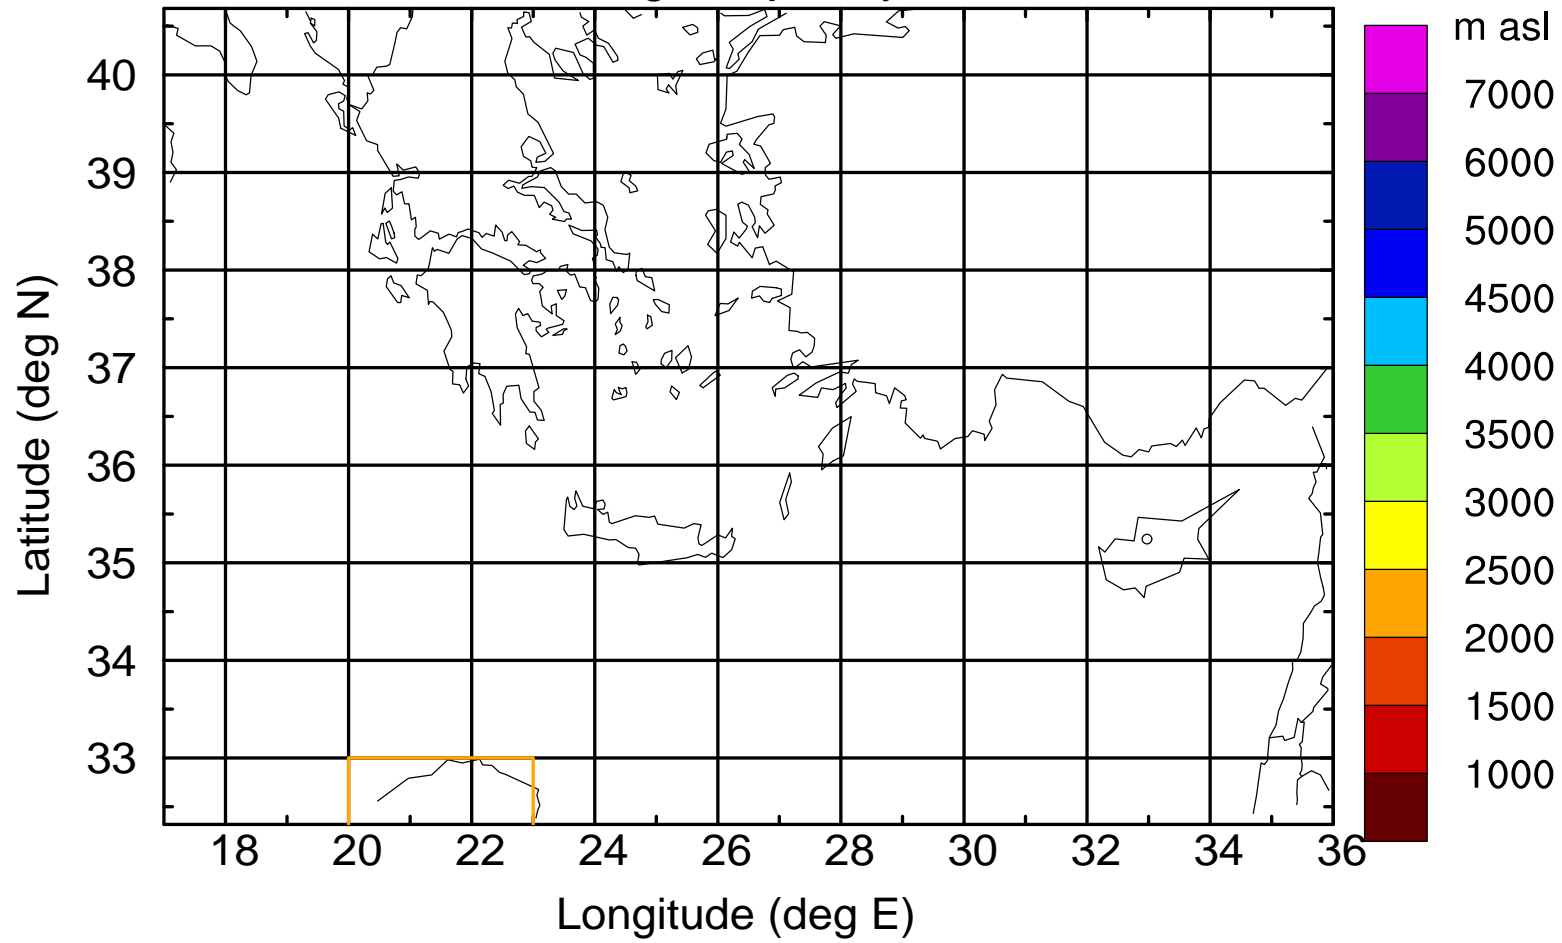

Paphos Airport ground station 20170422 18:00 UTC

Flight trajectory