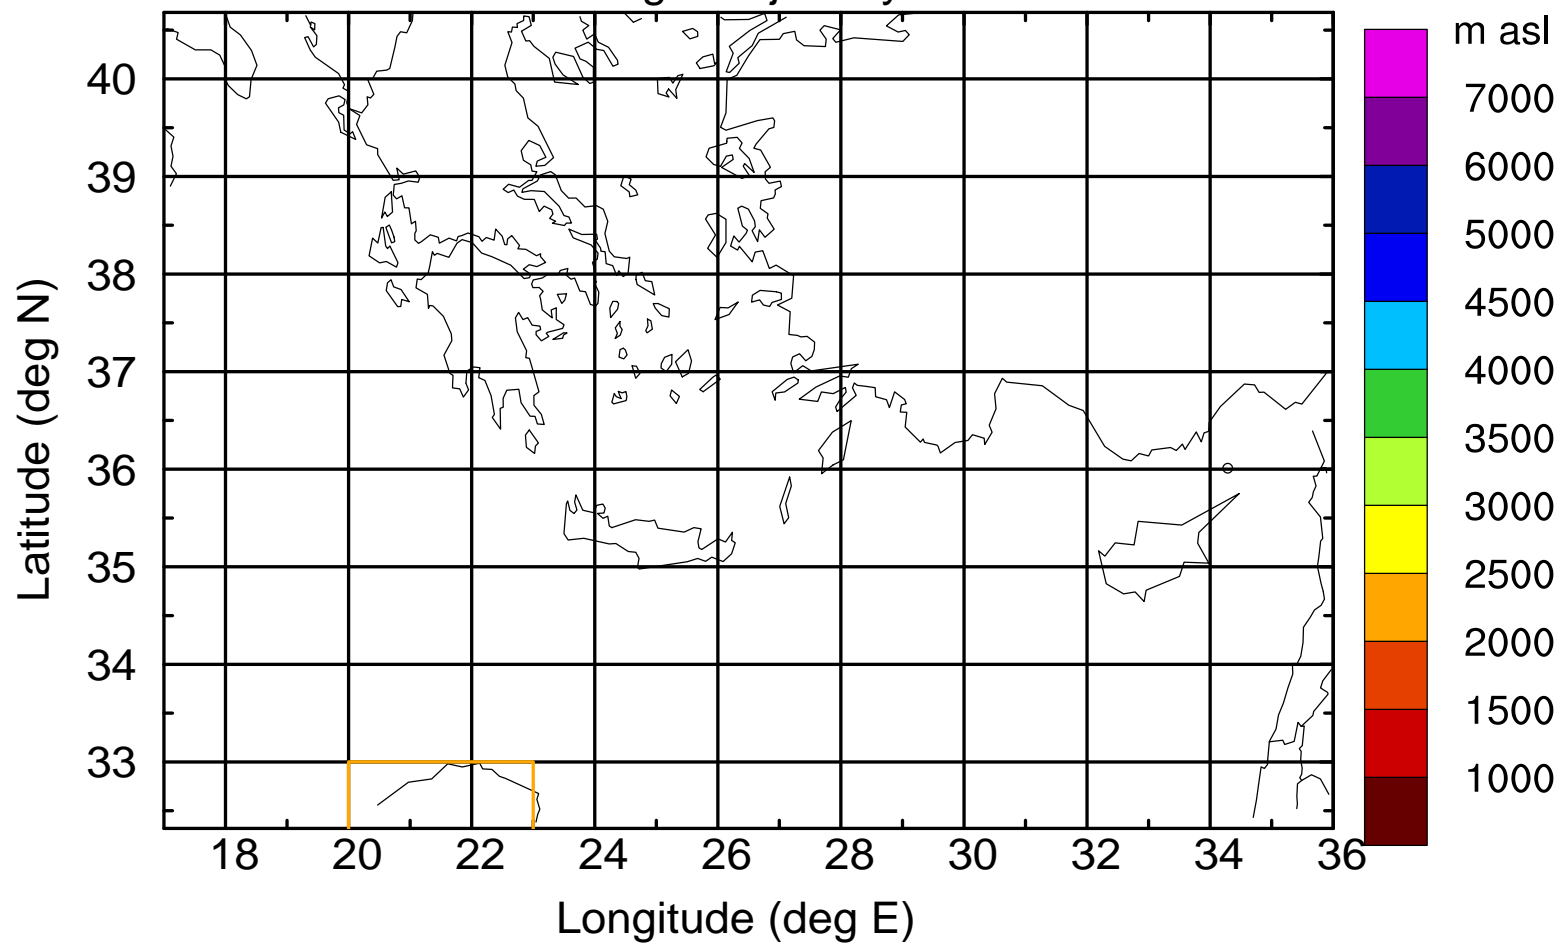

Paphos Airport ground station 20170422 18:00 UTC

Flight trajectory