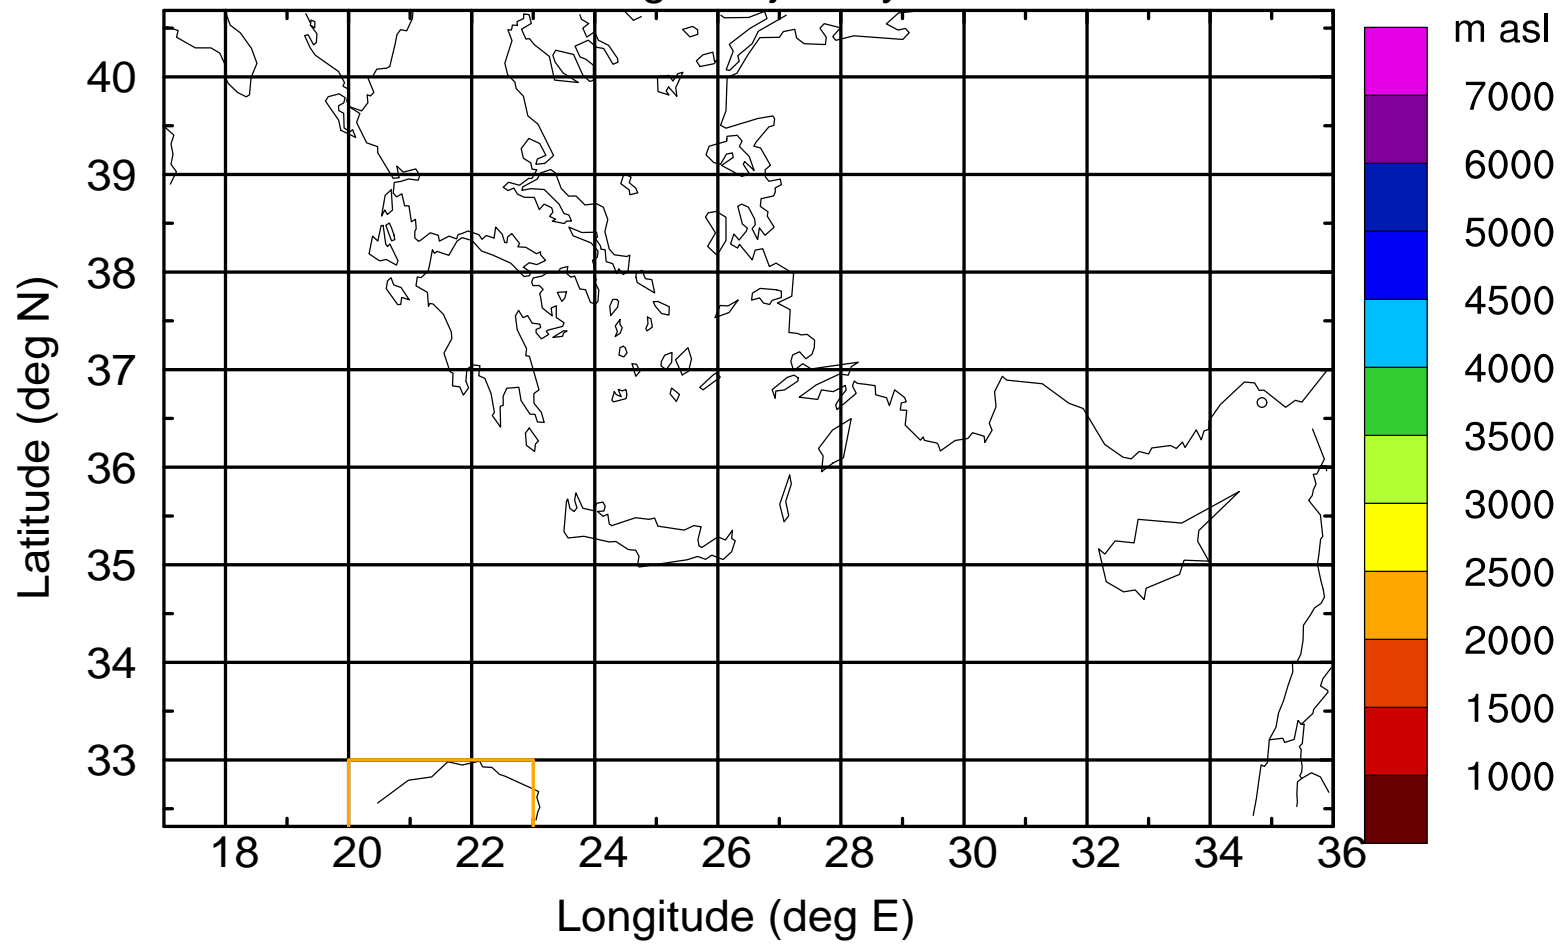

Paphos Airport ground station 20170422 18:00 UTC

Flight trajectory