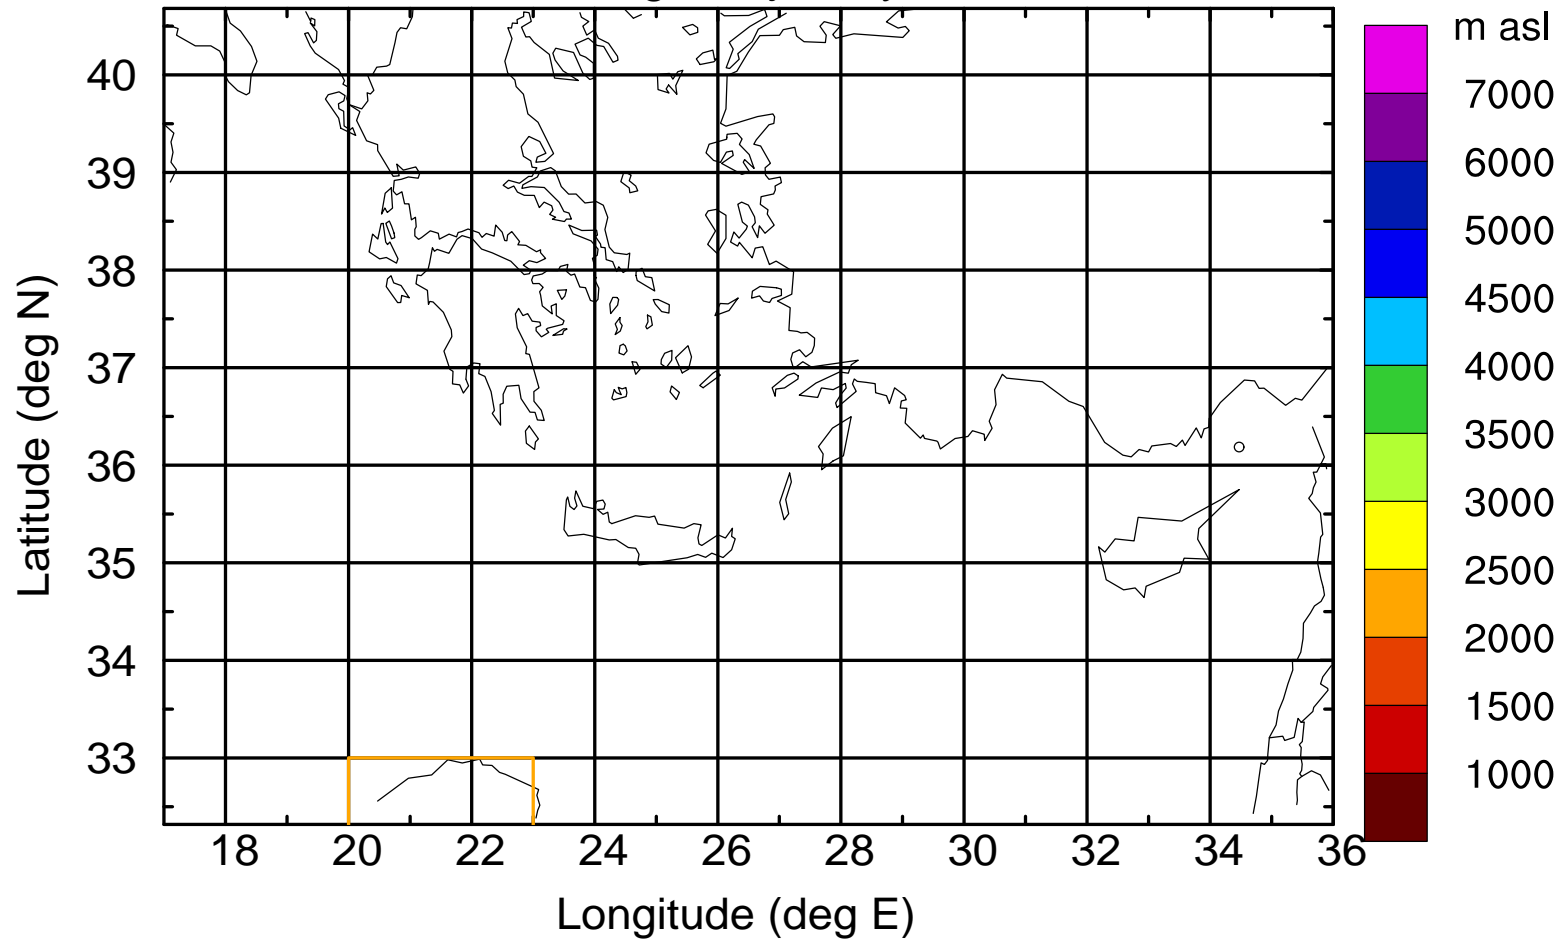

Paphos Airport ground station 20170422 18:00 UTC

Flight trajectory