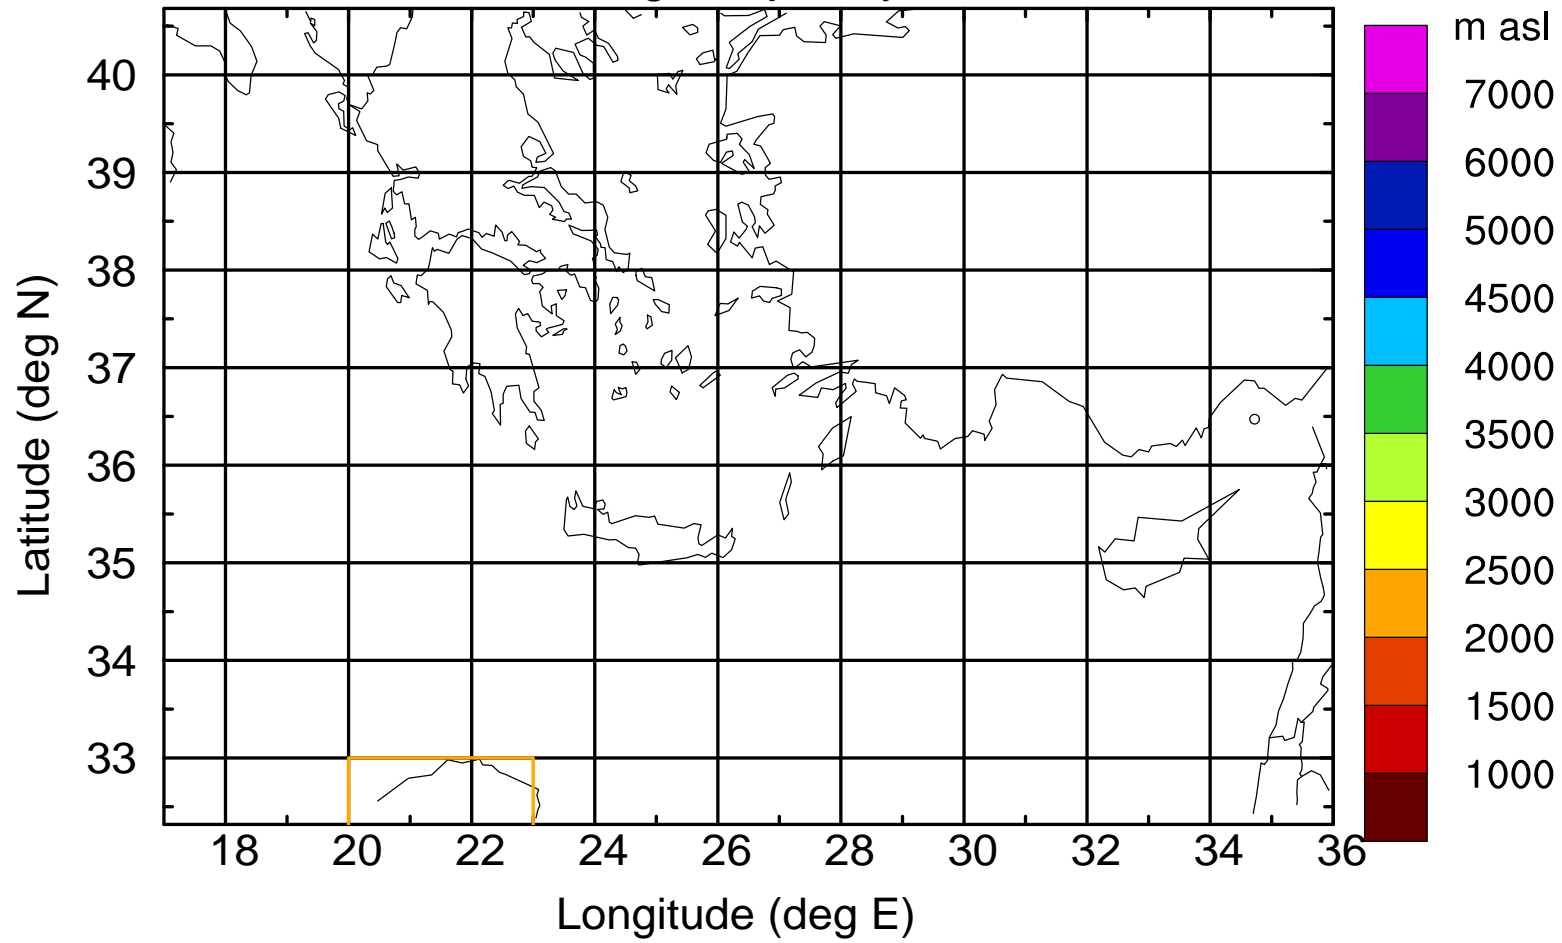

Paphos Airport ground station 20170422 18:00 UTC

Flight trajectory