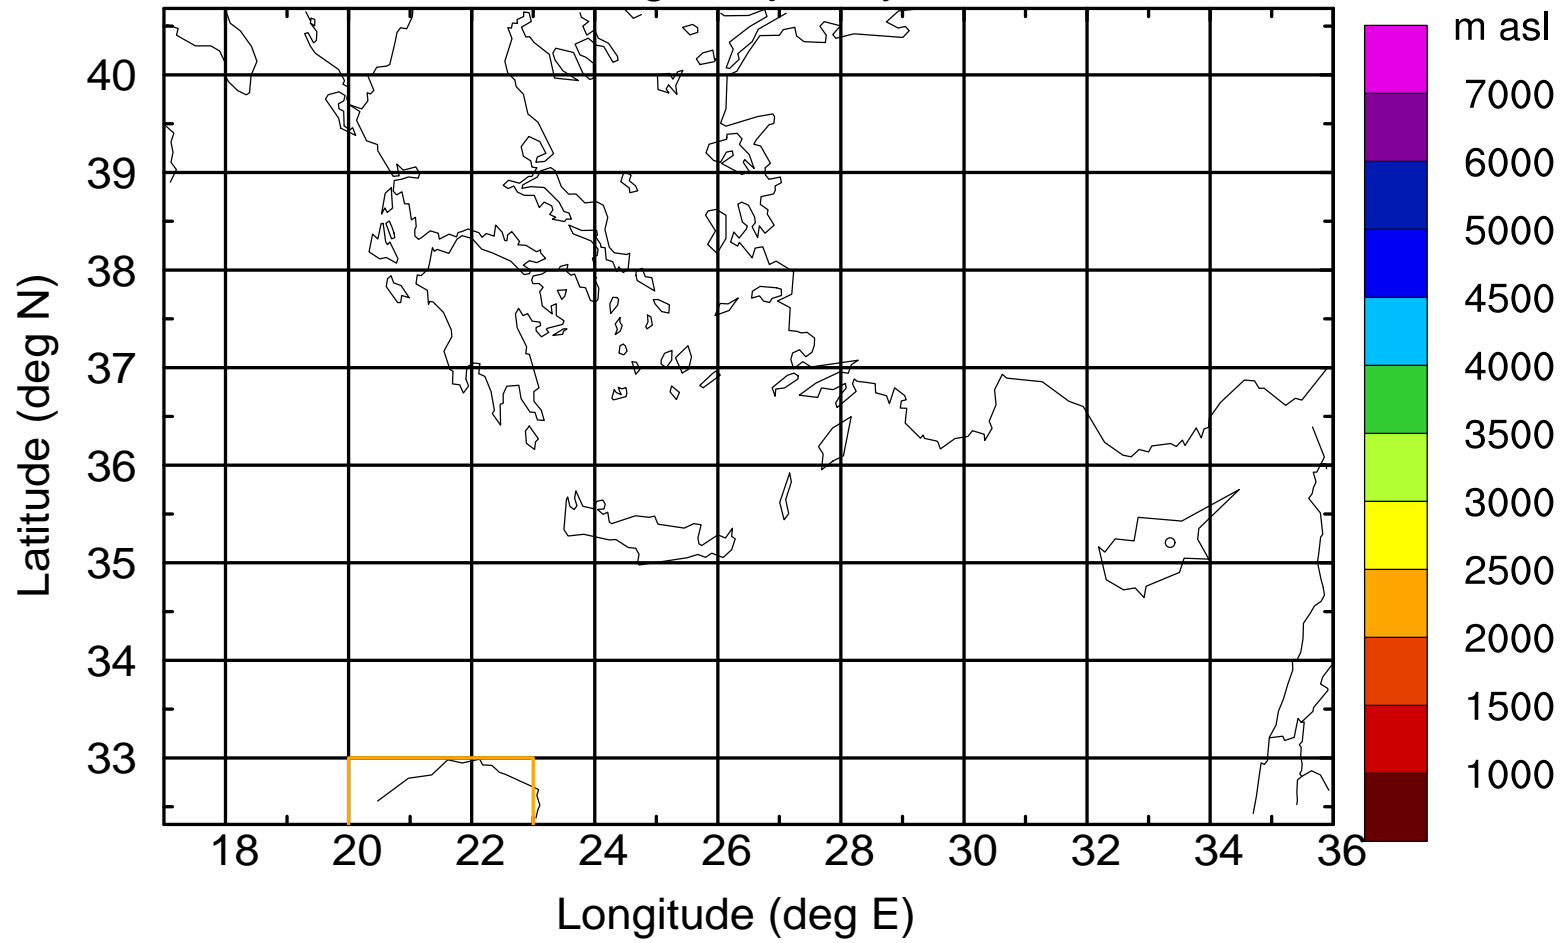

Paphos Airport ground station 20170422 18:00 UTC

Flight trajectory