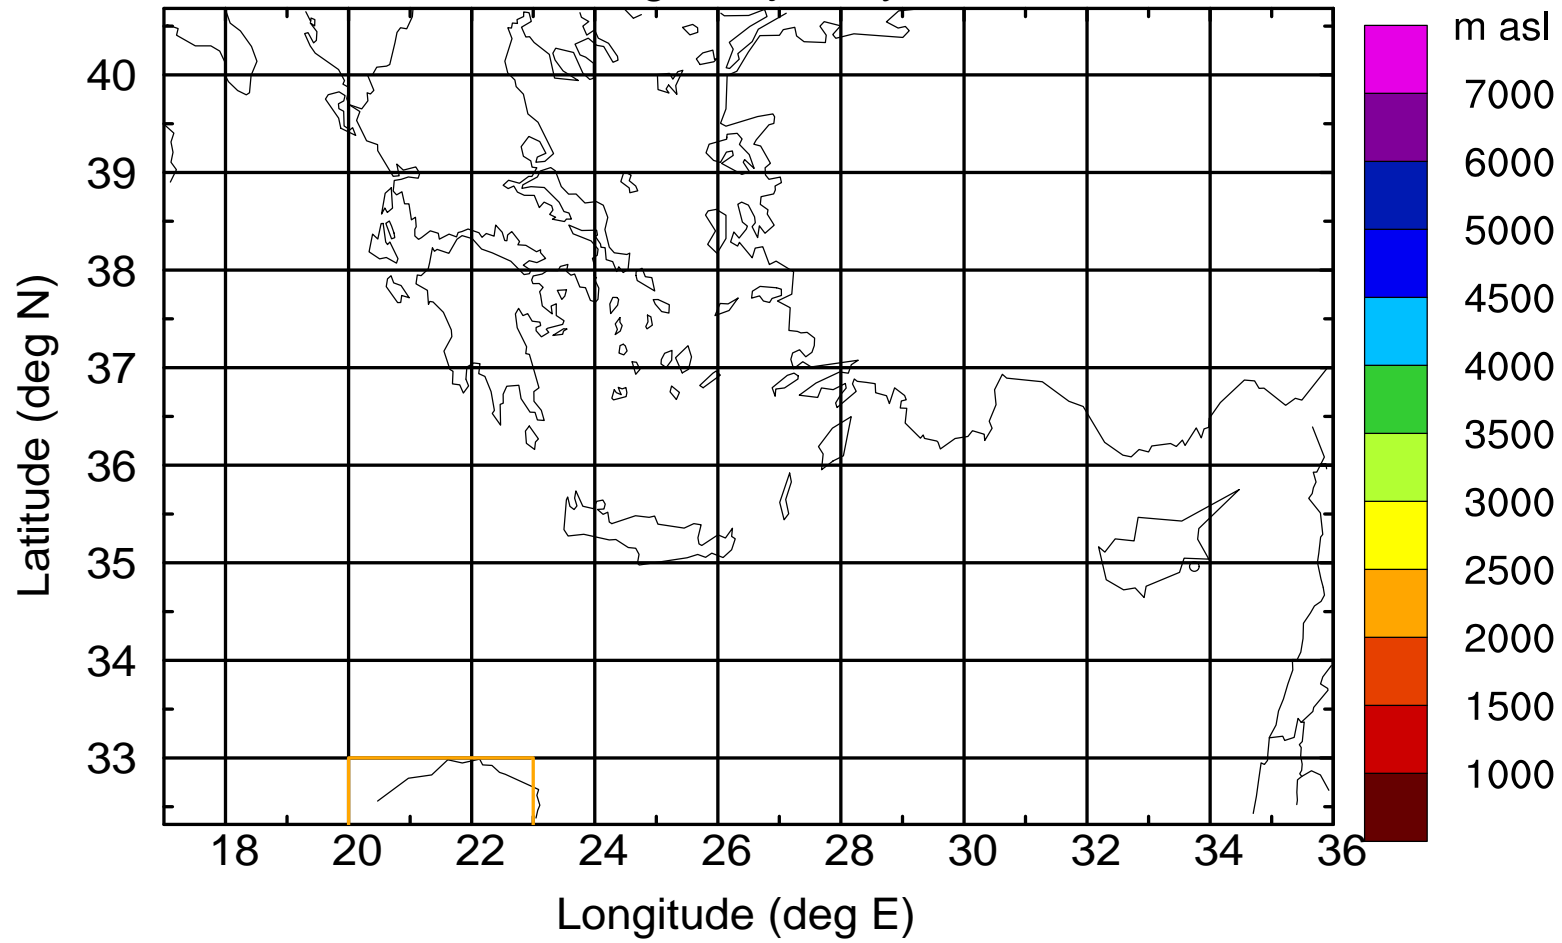

Paphos Airport ground station 20170422 18:00 UTC

Flight trajectory