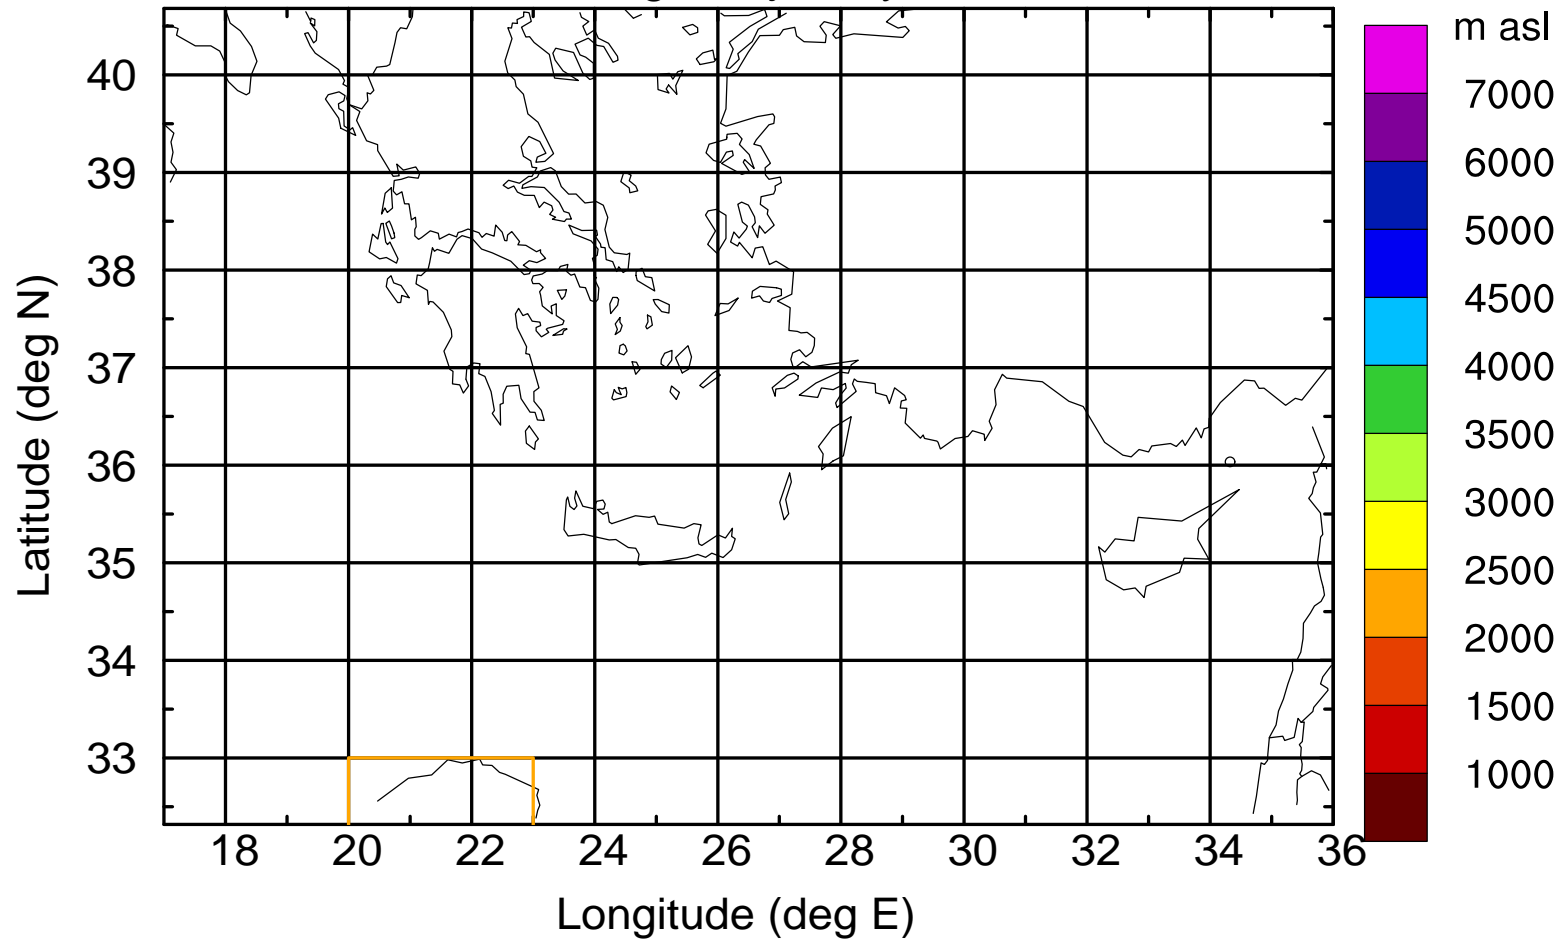

Paphos Airport ground station 20170422 18:00 UTC

Flight trajectory