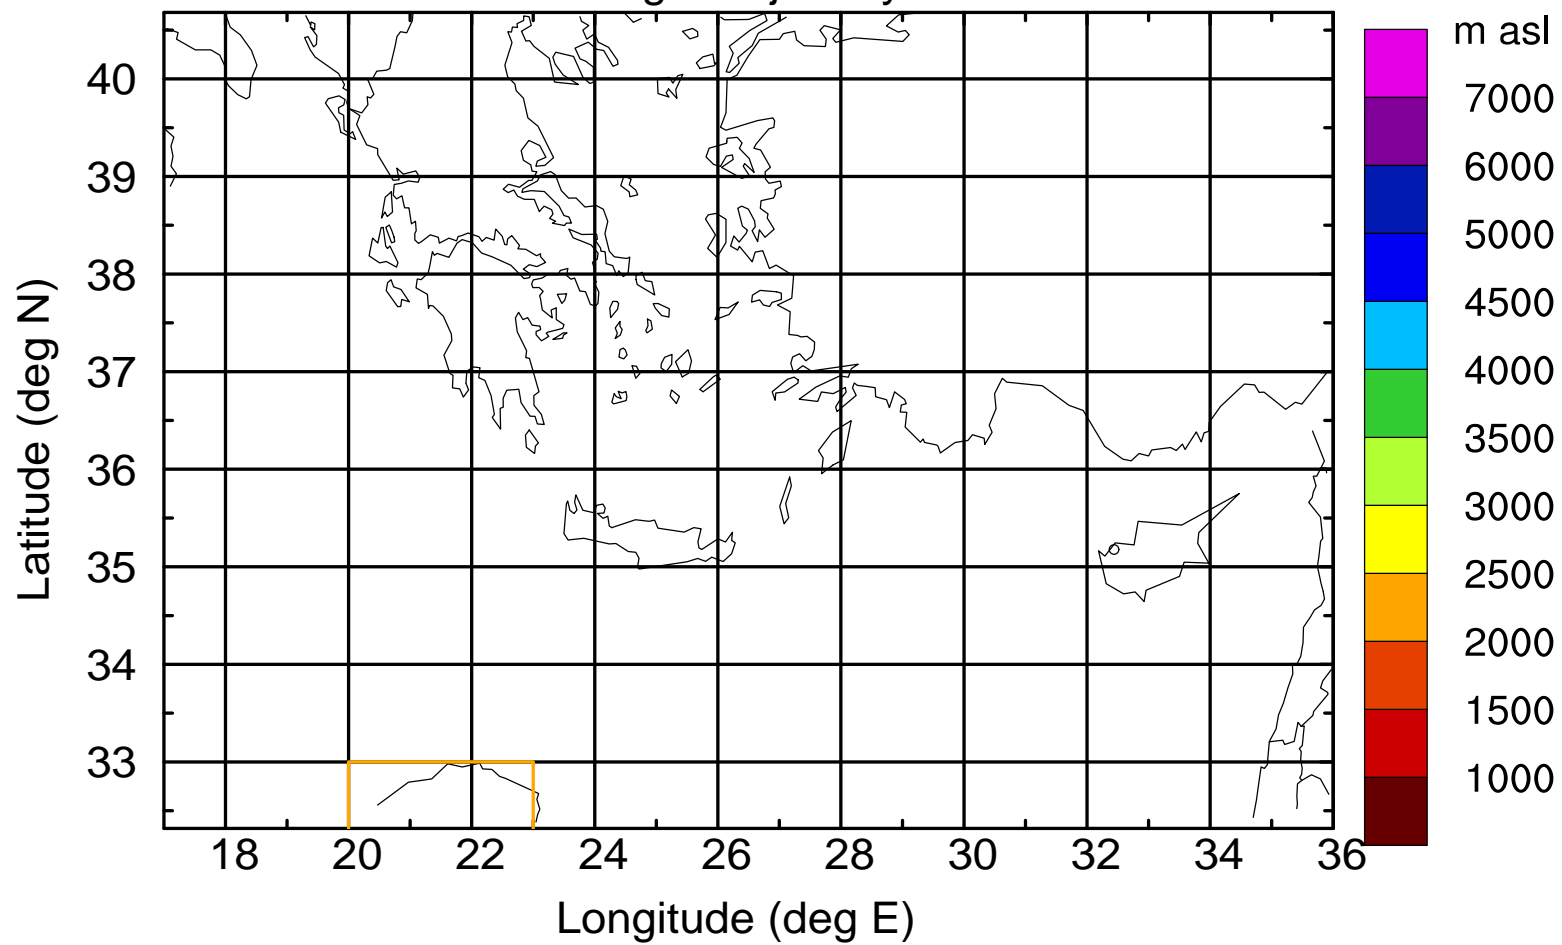

Paphos Airport ground station 20170422 18:00 UTC

Flight trajectory