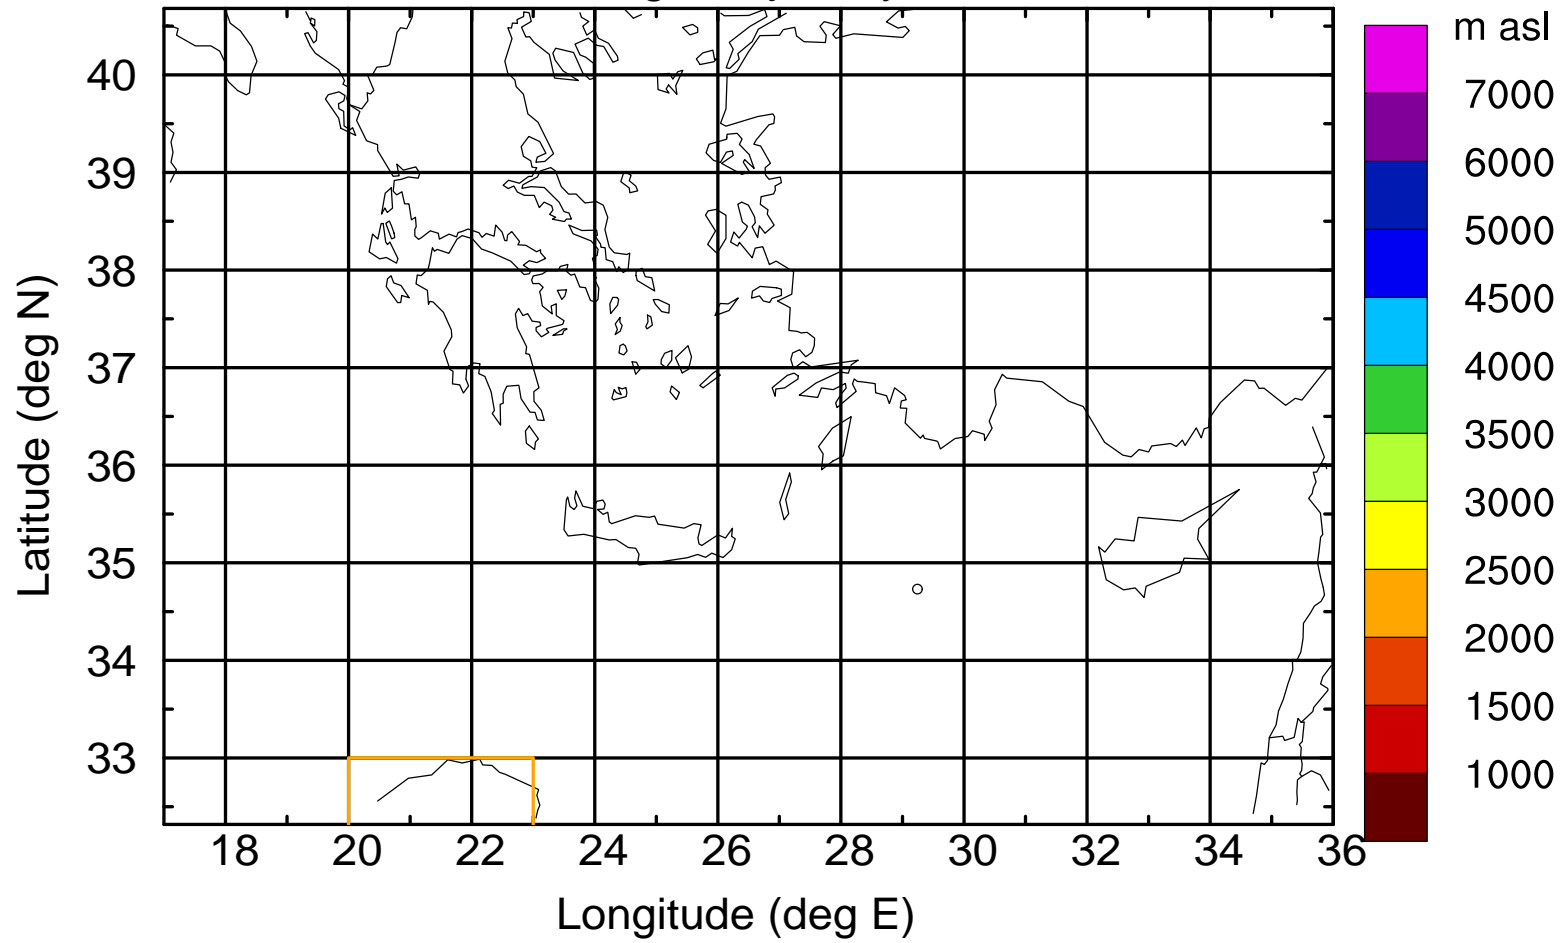

Paphos Airport ground station 20170422 18:00 UTC

Flight trajectory