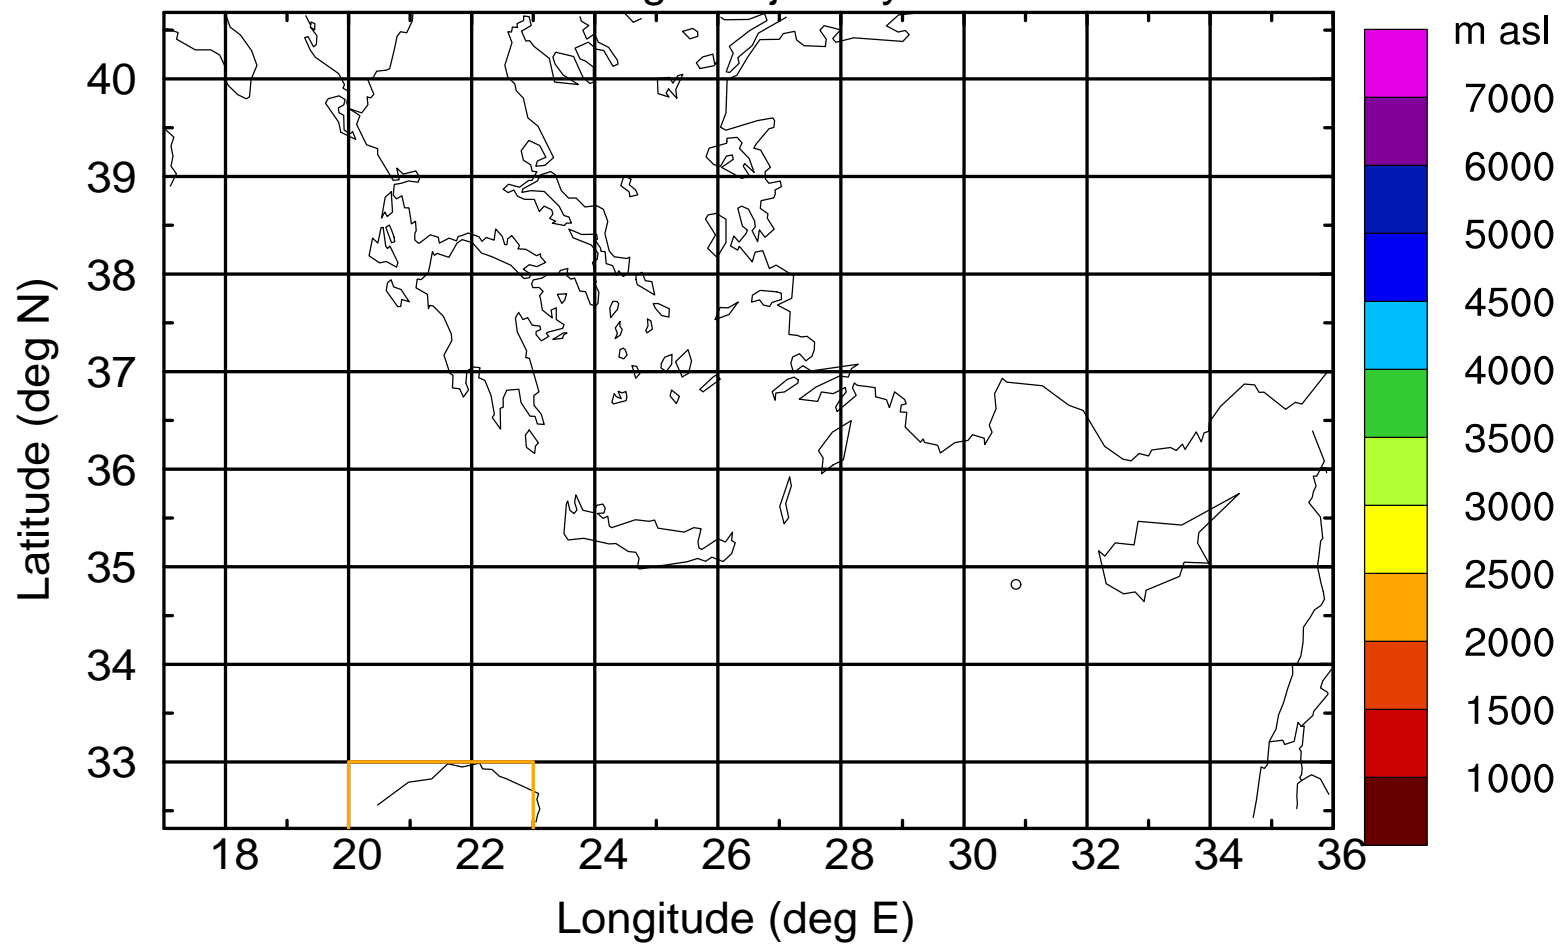

Paphos Airport ground station 20170422 18:00 UTC

Flight trajectory