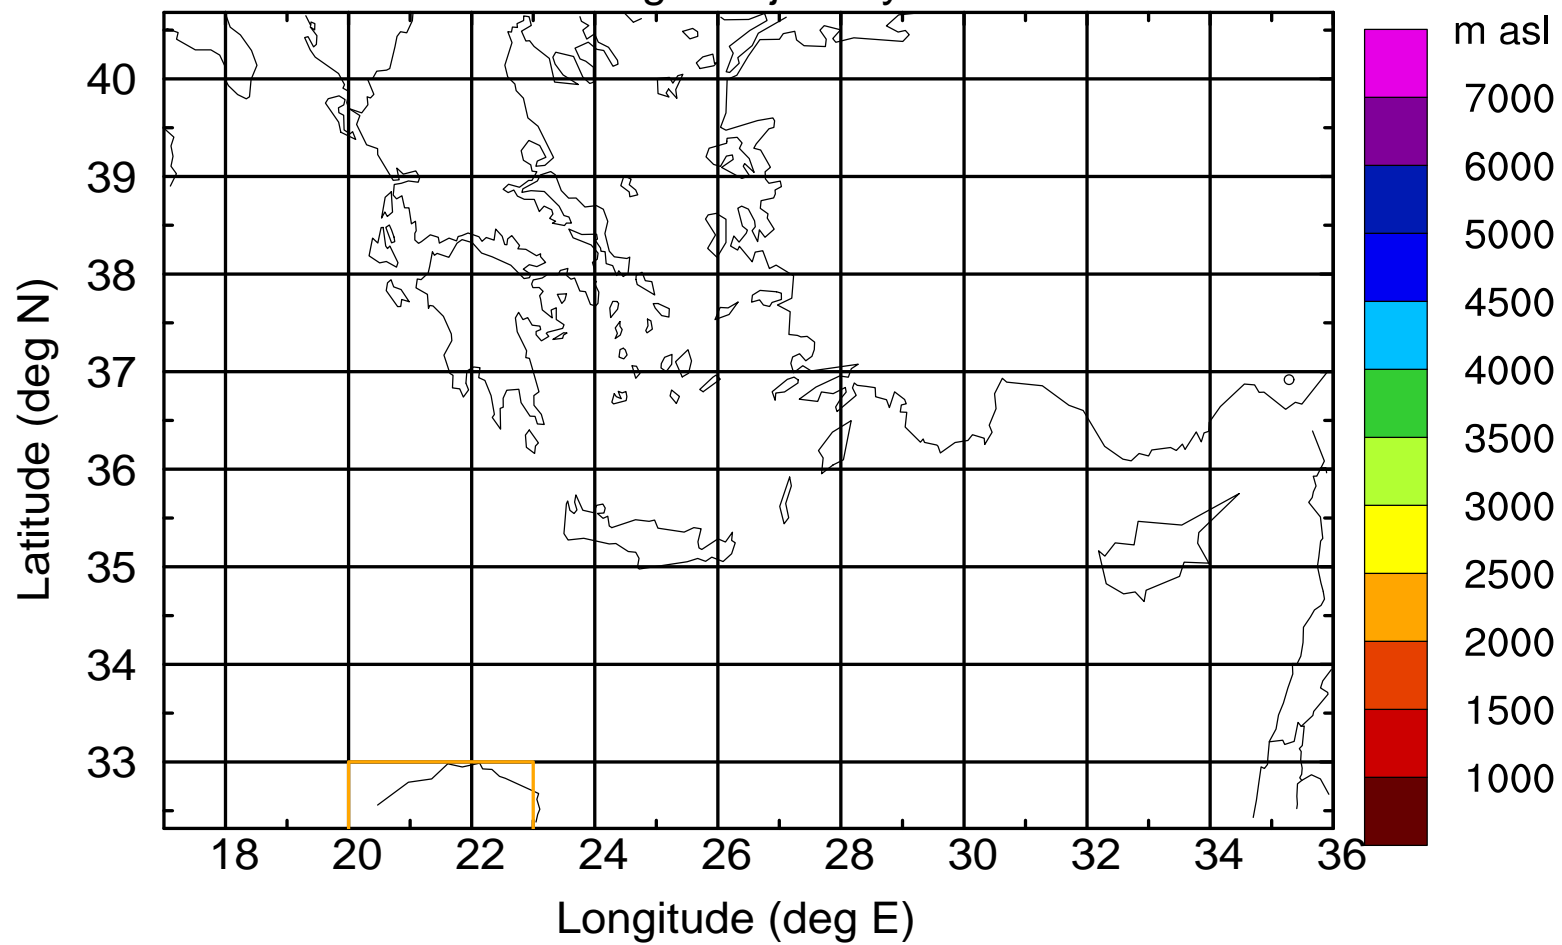

Paphos Airport ground station 20170422 18:00 UTC

Flight trajectory