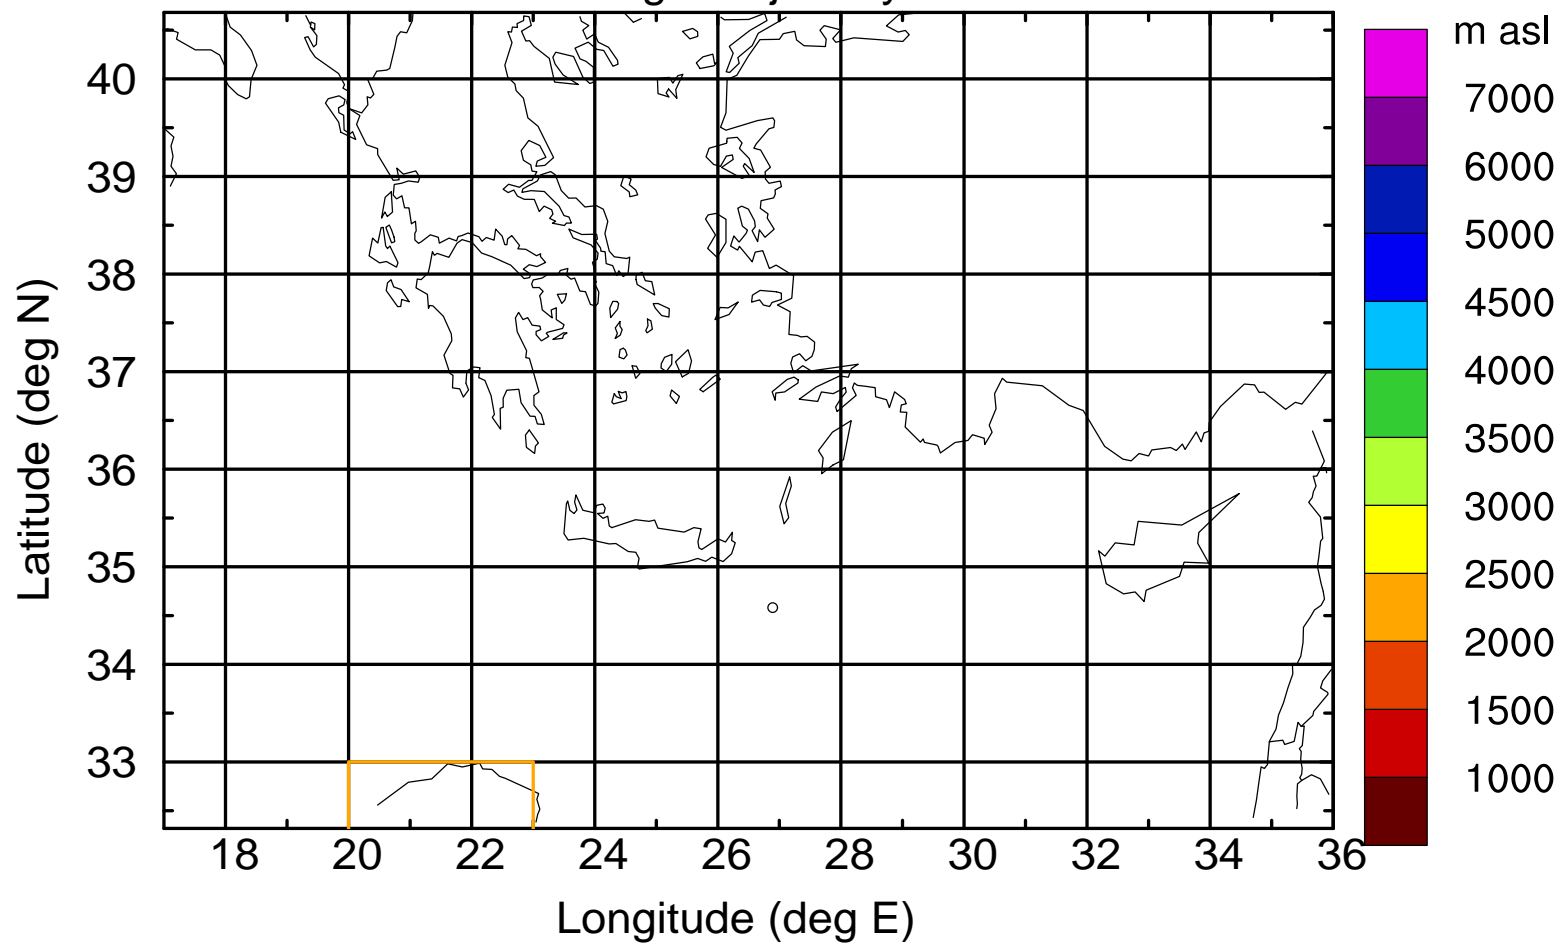

Paphos Airport ground station 20170422 18:00 UTC

Flight trajectory