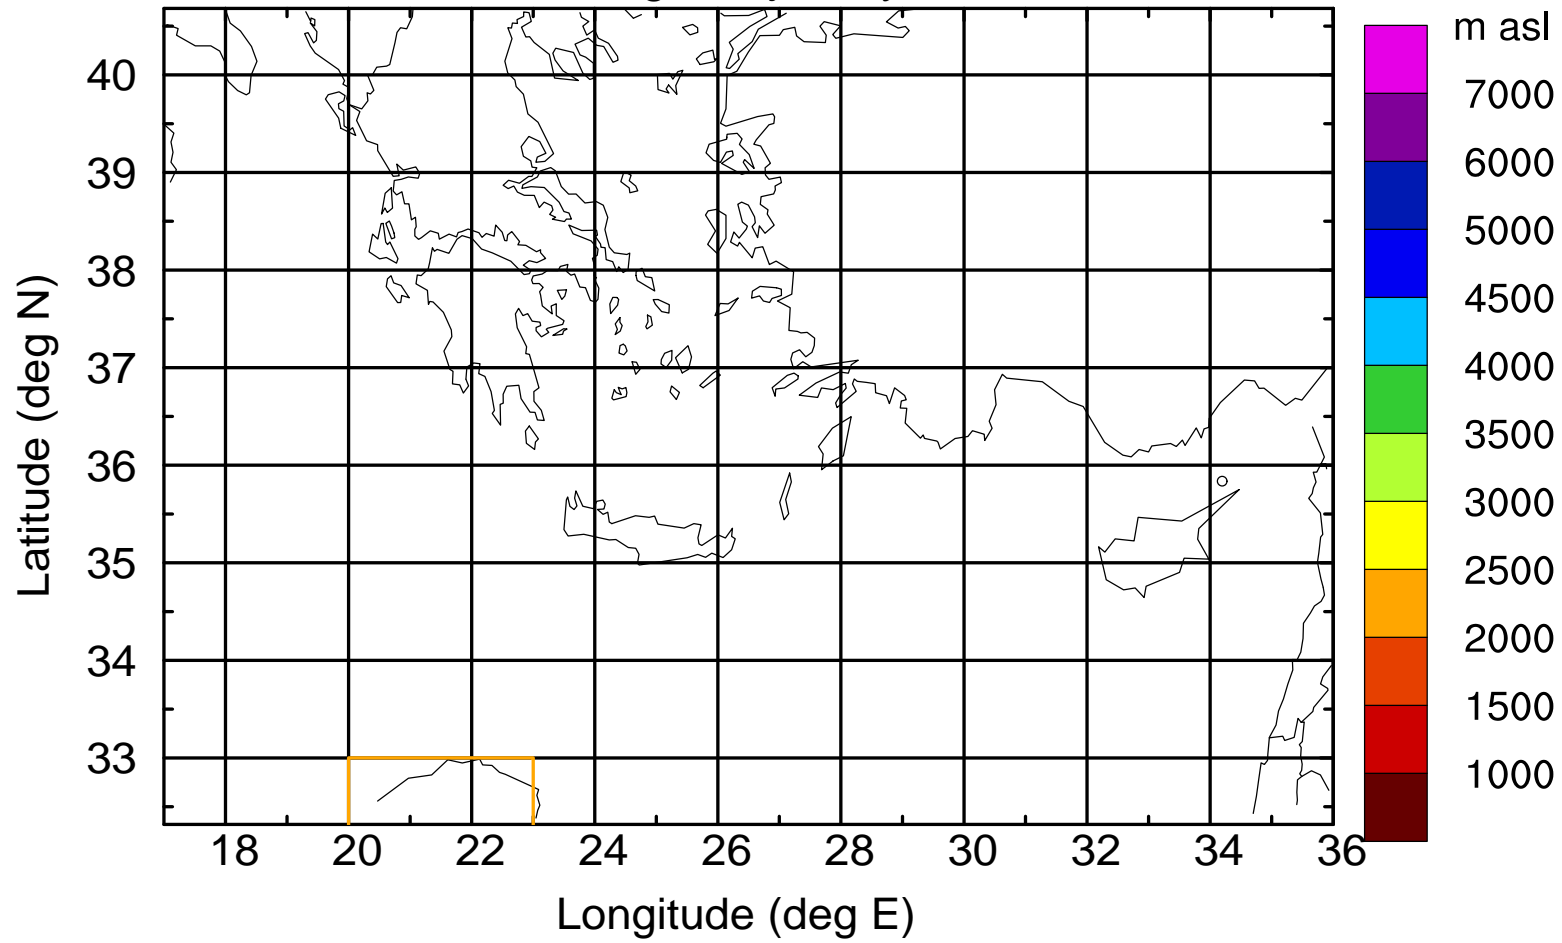

Paphos Airport ground station 20170422 18:00 UTC

Flight trajectory