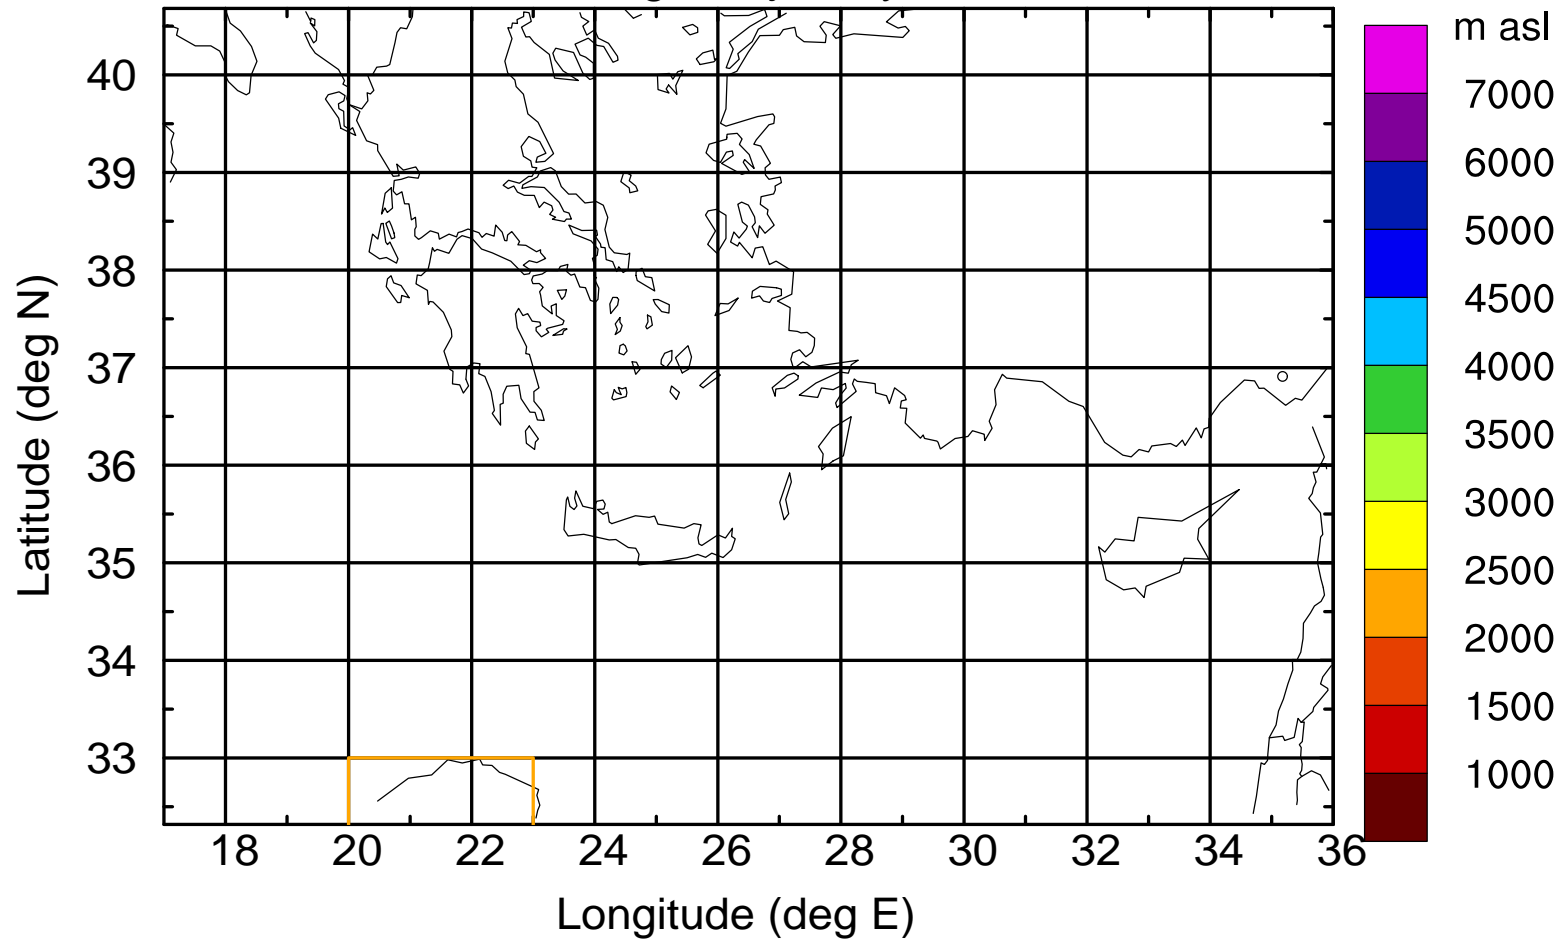

Paphos Airport ground station 20170422 18:00 UTC

Flight trajectory