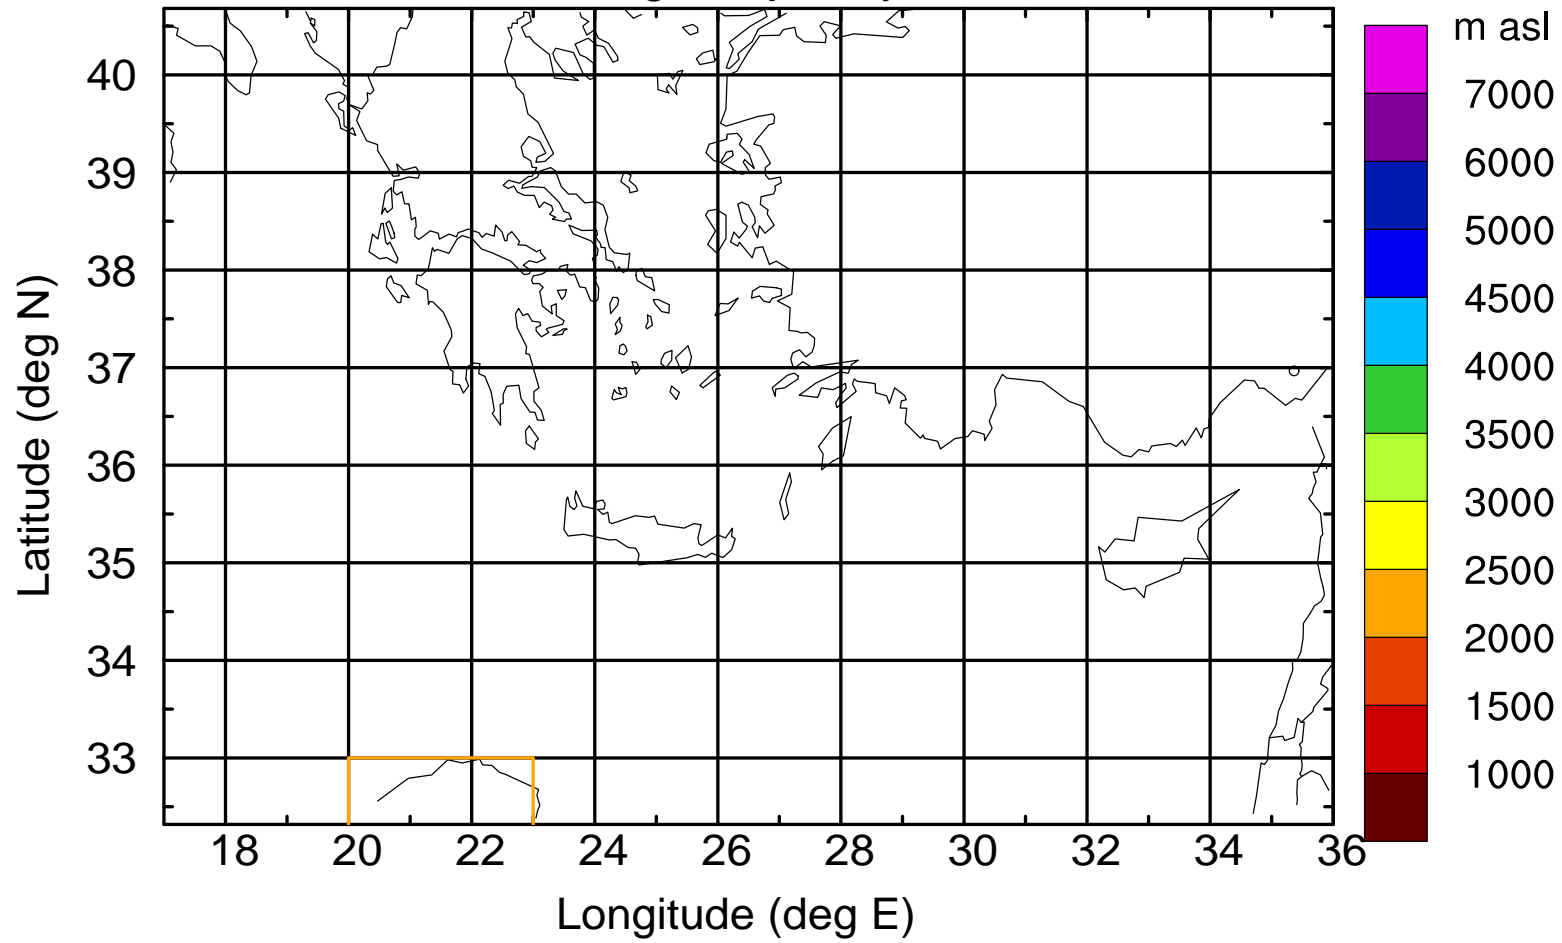

Paphos Airport ground station 20170422 18:00 UTC

Flight trajectory