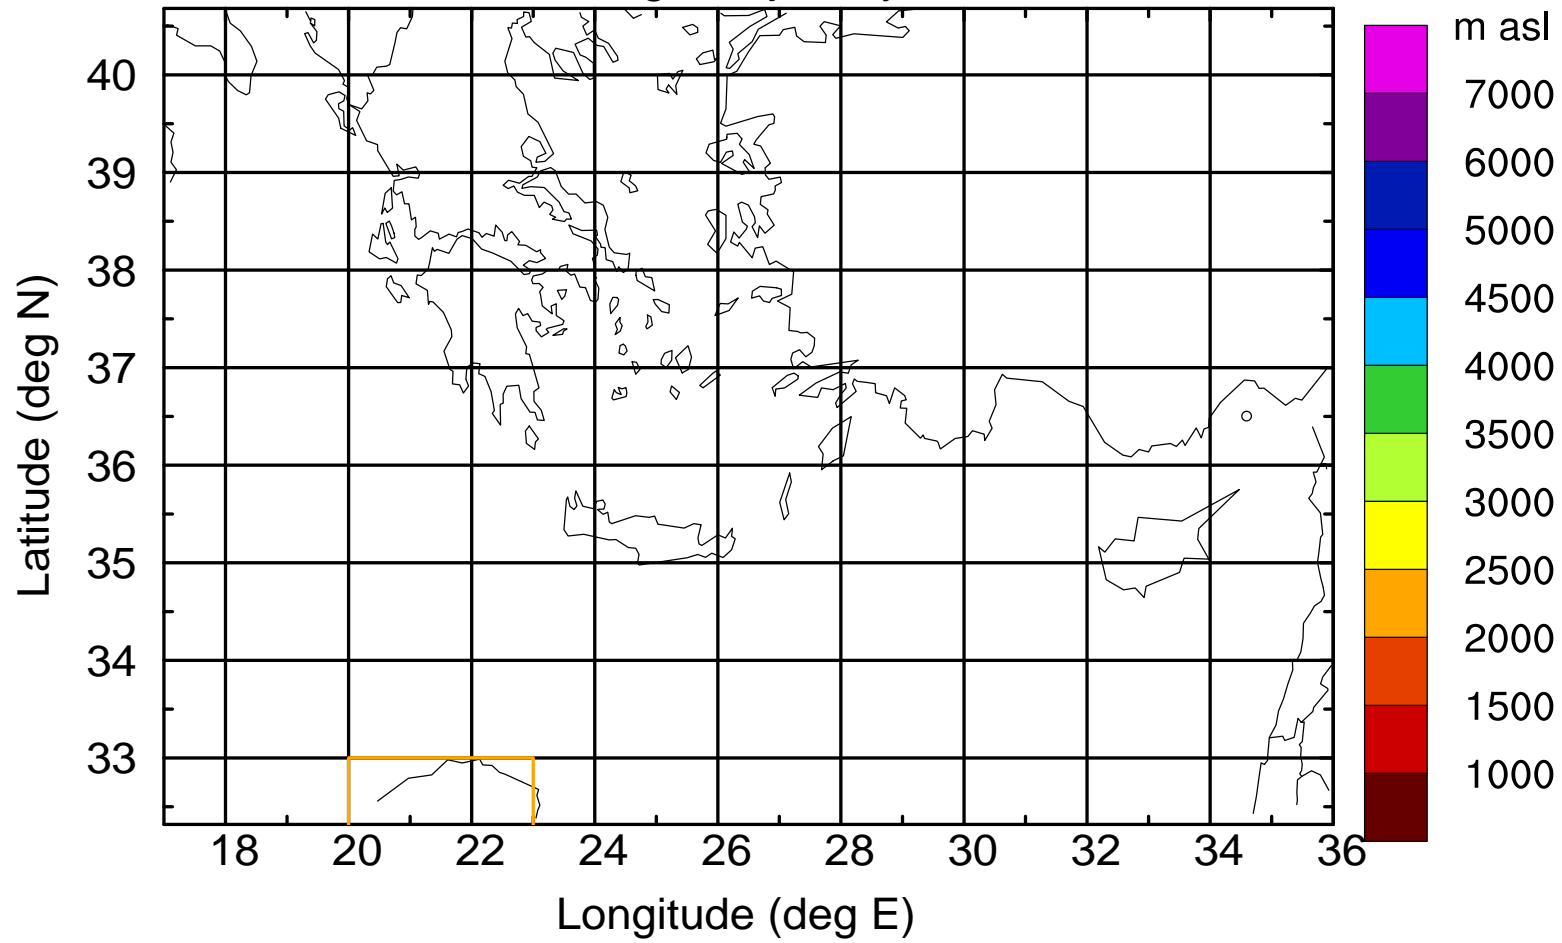

Paphos Airport ground station 20170422 18:00 UTC

Flight trajectory