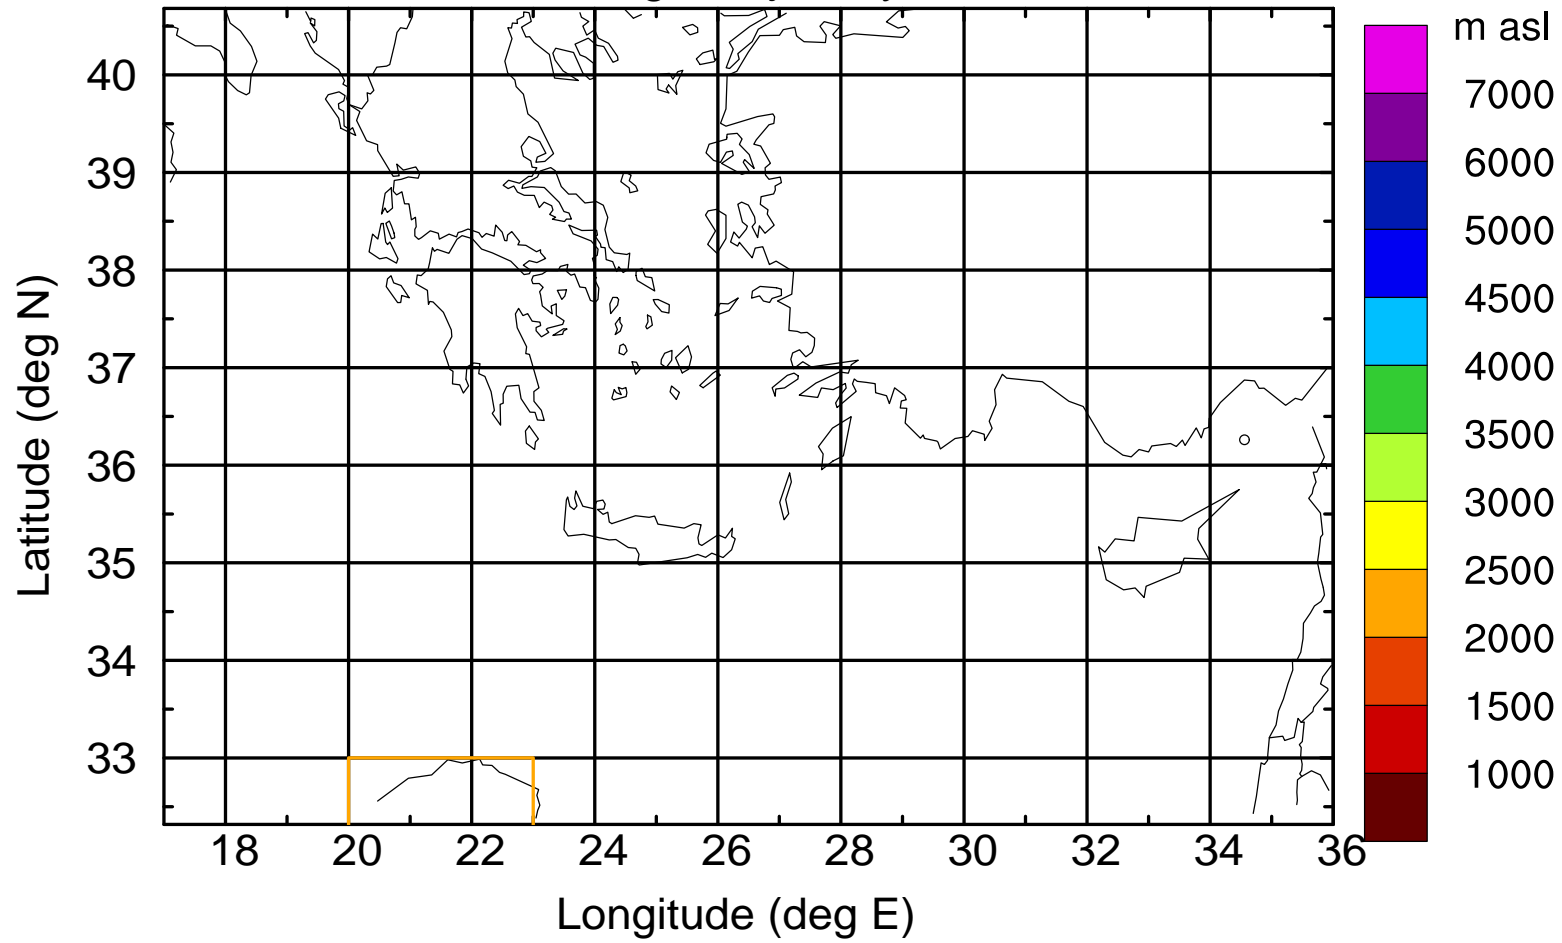

Paphos Airport ground station 20170422 18:00 UTC

Flight trajectory