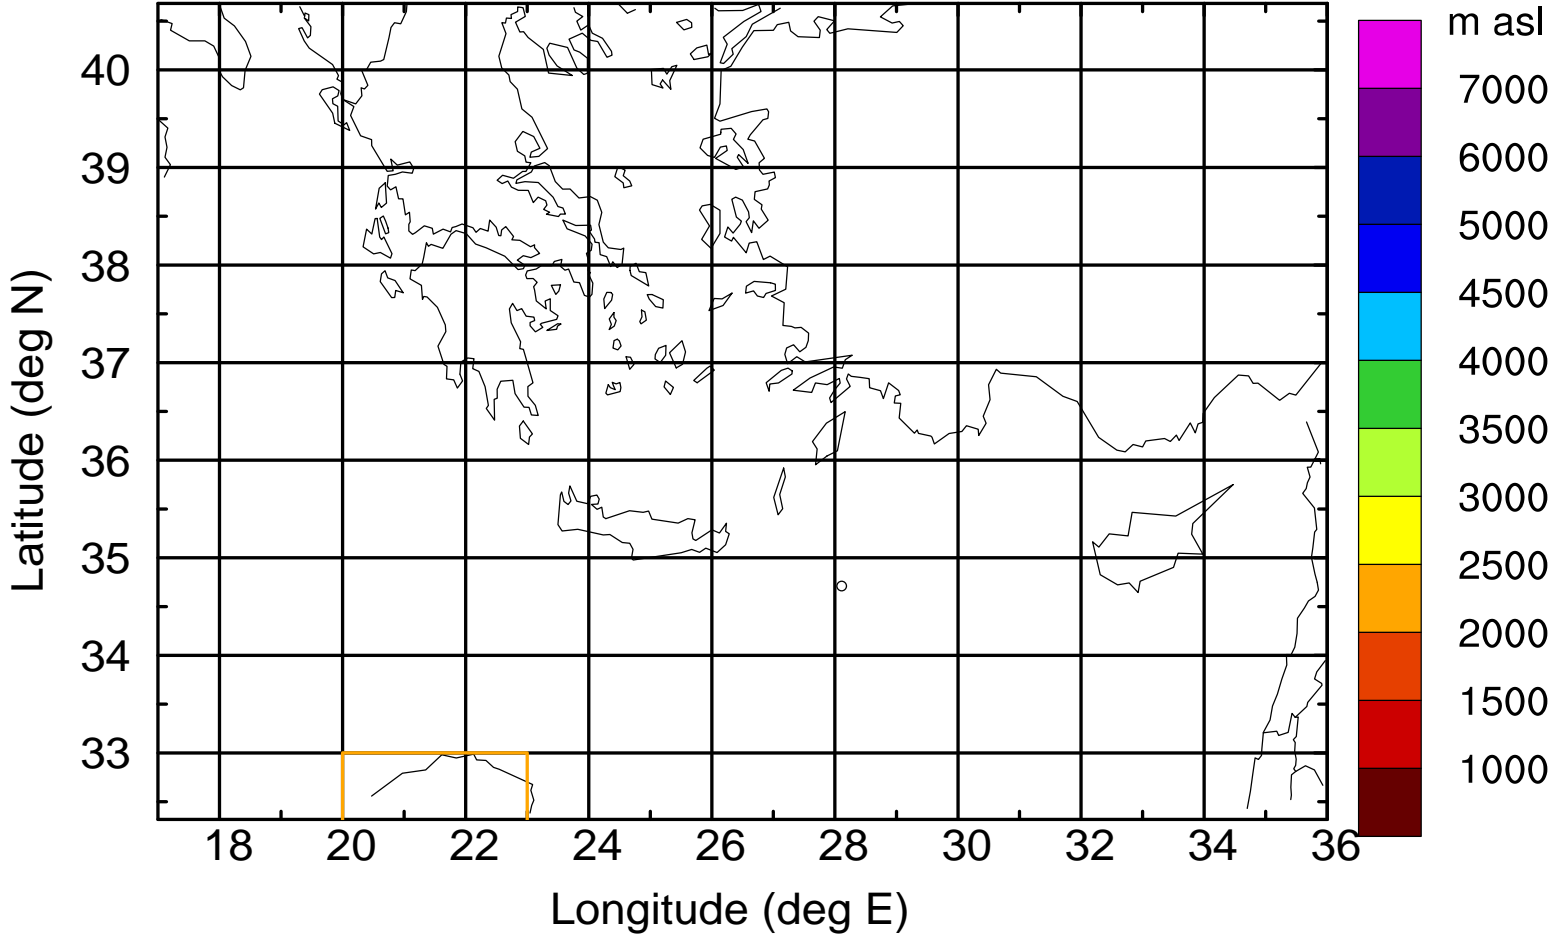

Paphos Airport ground station 20170422 18:00 UTC

Flight trajectory