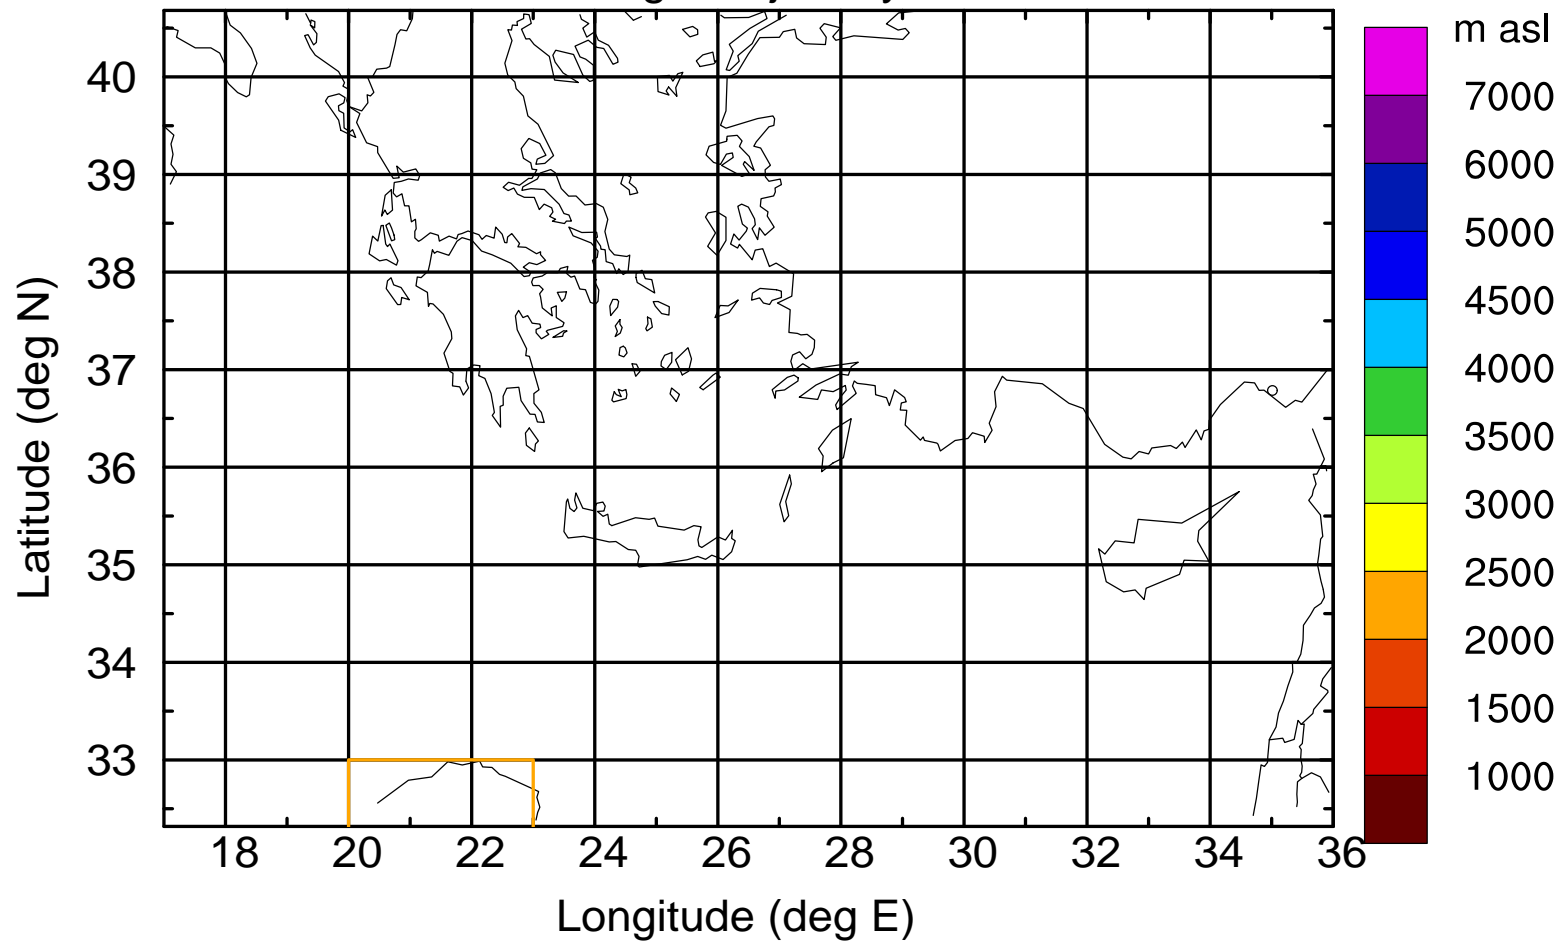

Paphos Airport ground station 20170422 18:00 UTC

Flight trajectory