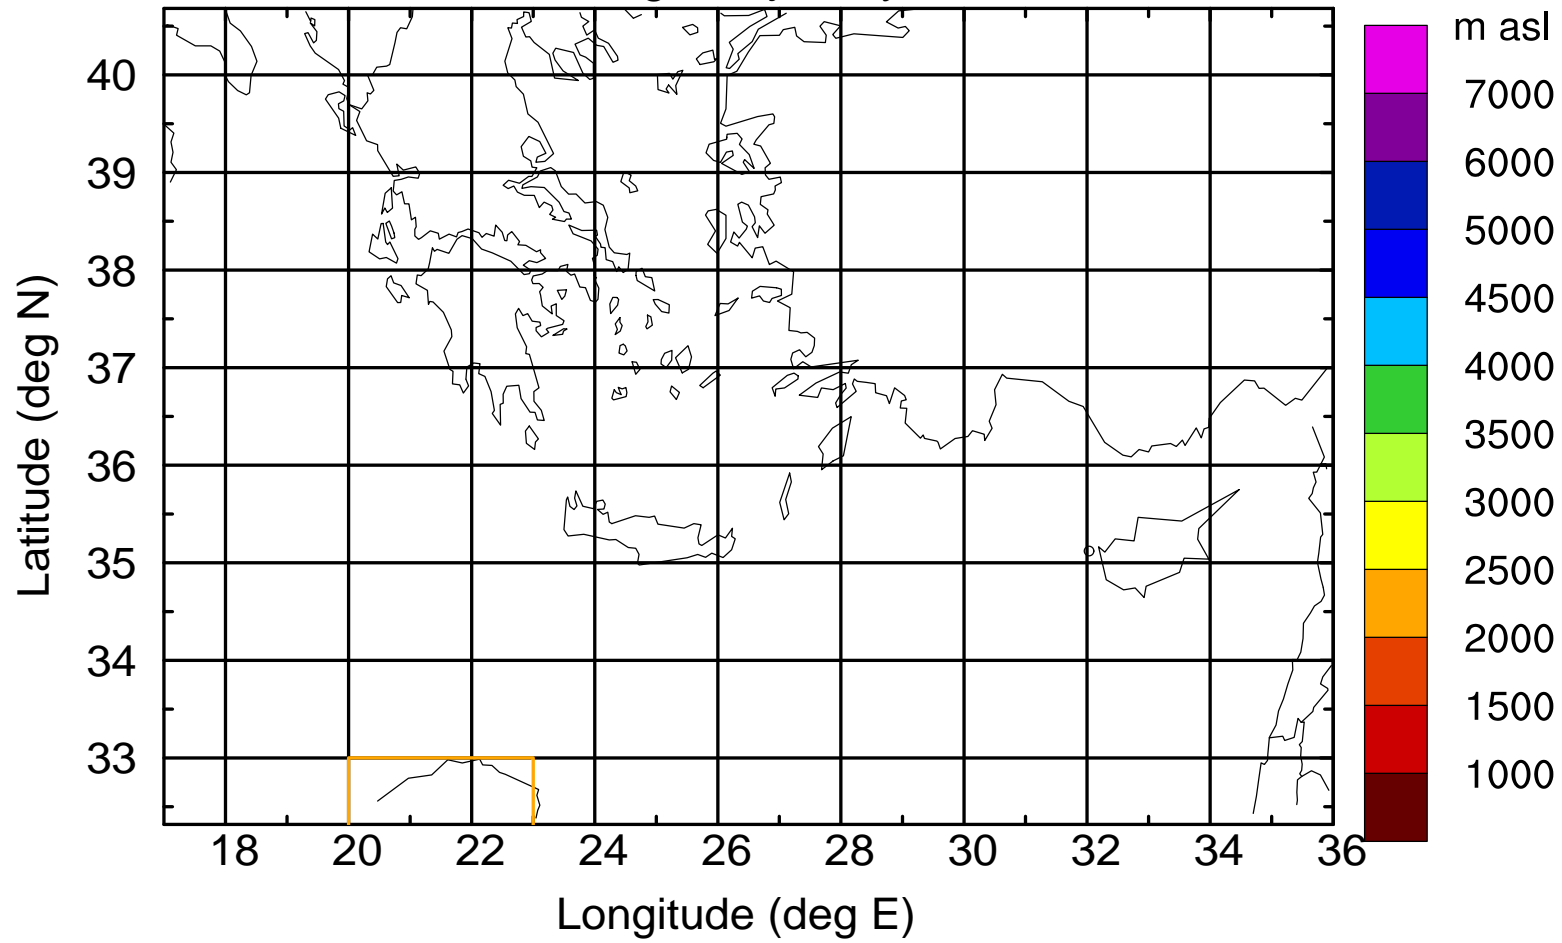

Paphos Airport ground station 20170422 18:00 UTC

Flight trajectory