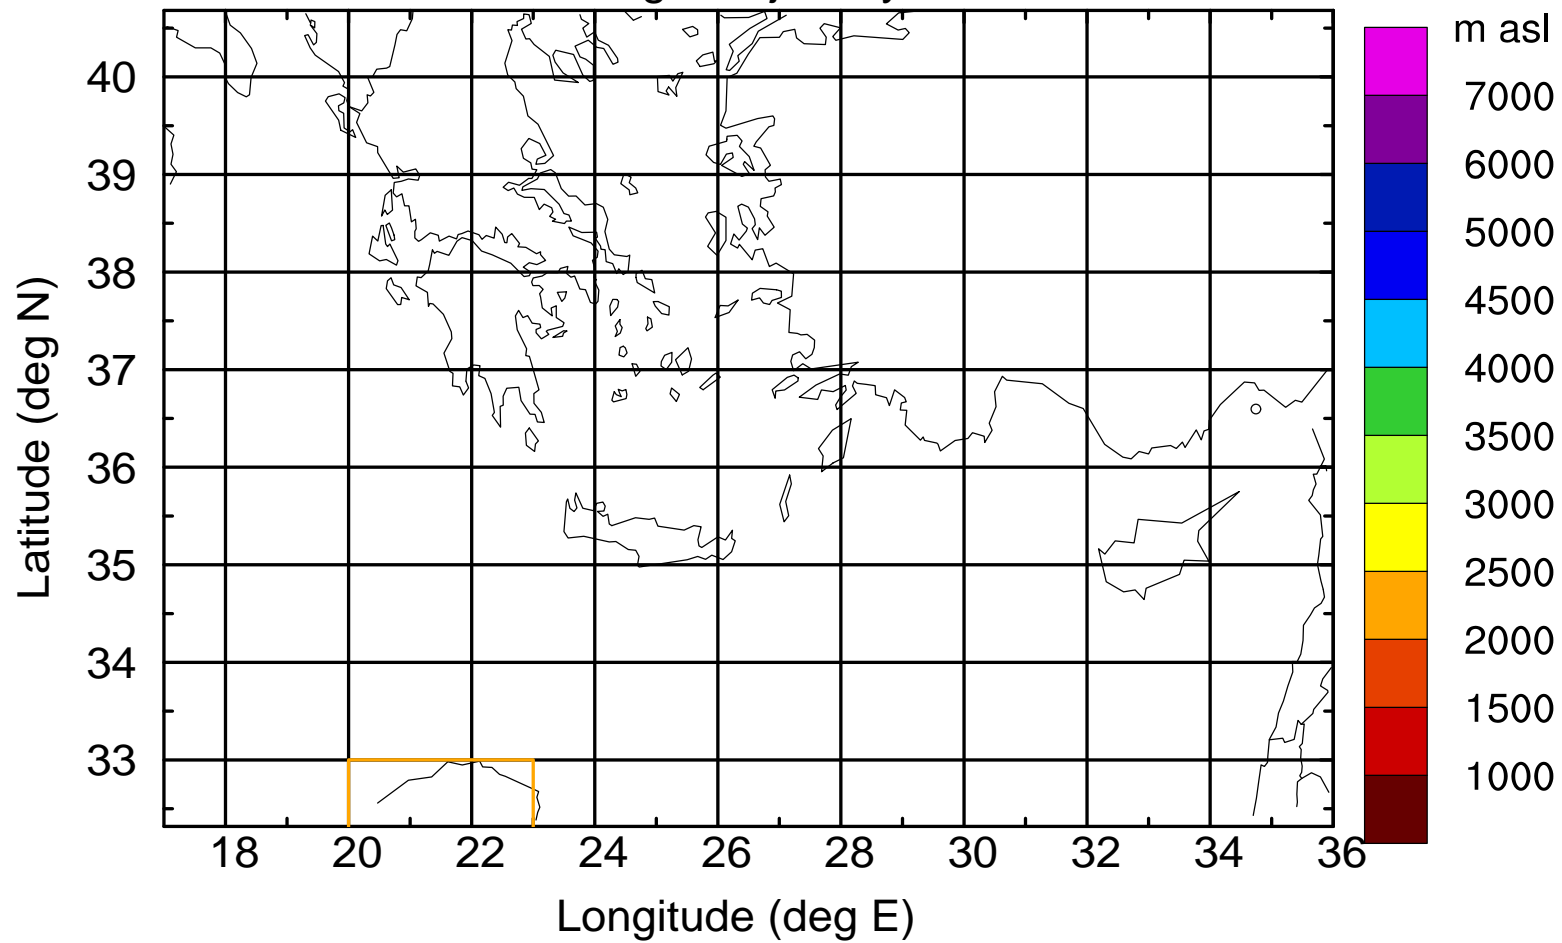

Paphos Airport ground station 20170422 18:00 UTC

Flight trajectory