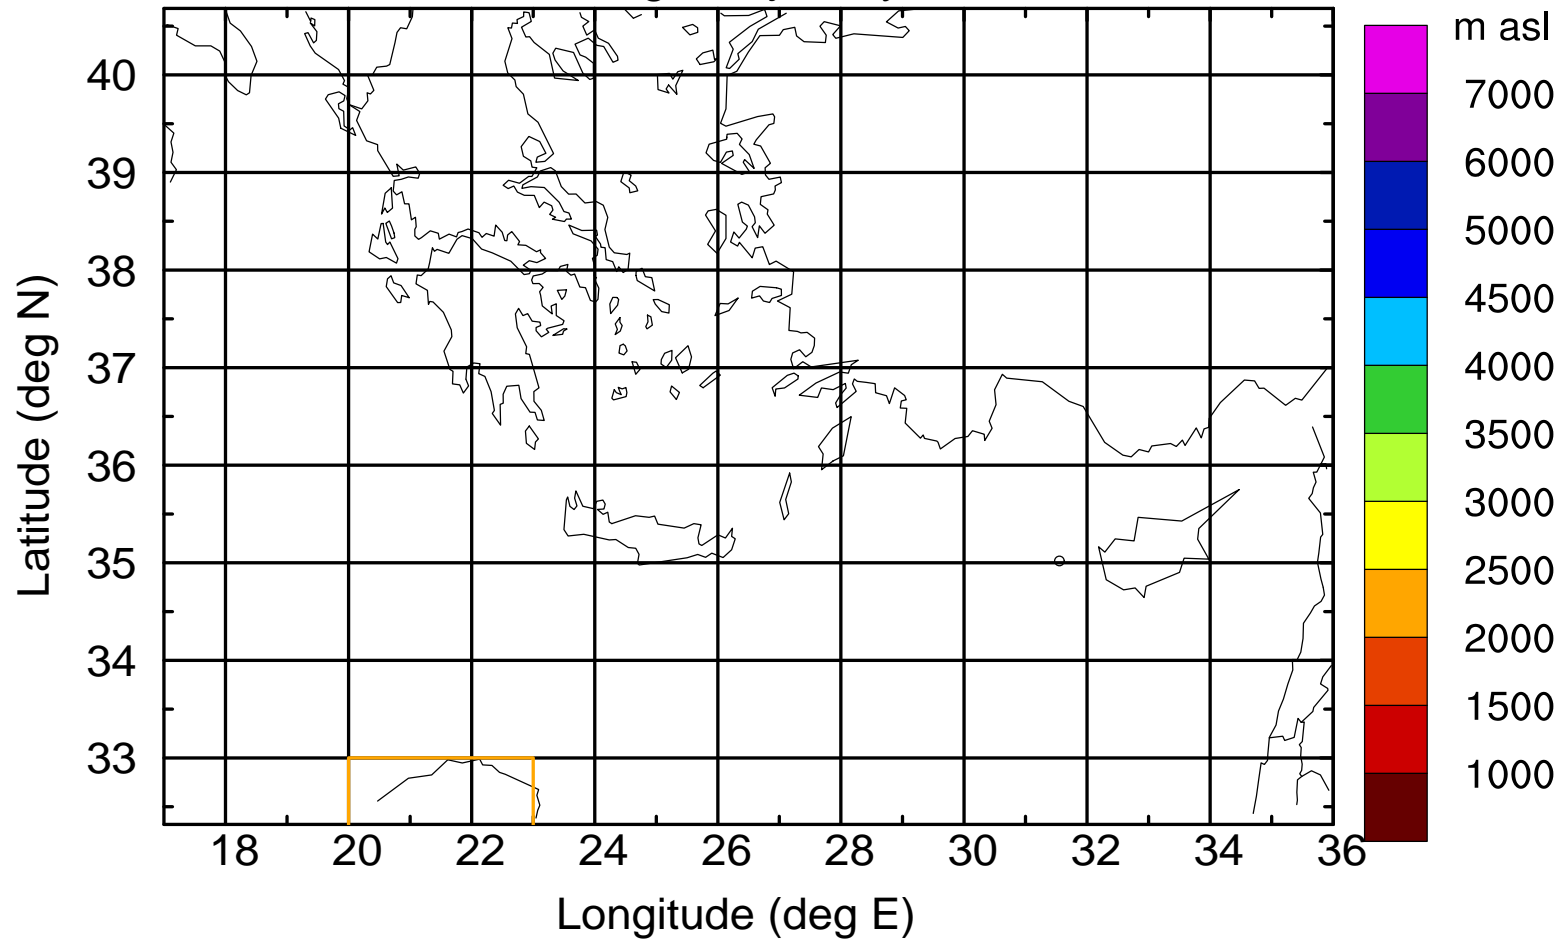

Paphos Airport ground station 20170422 18:00 UTC

Flight trajectory