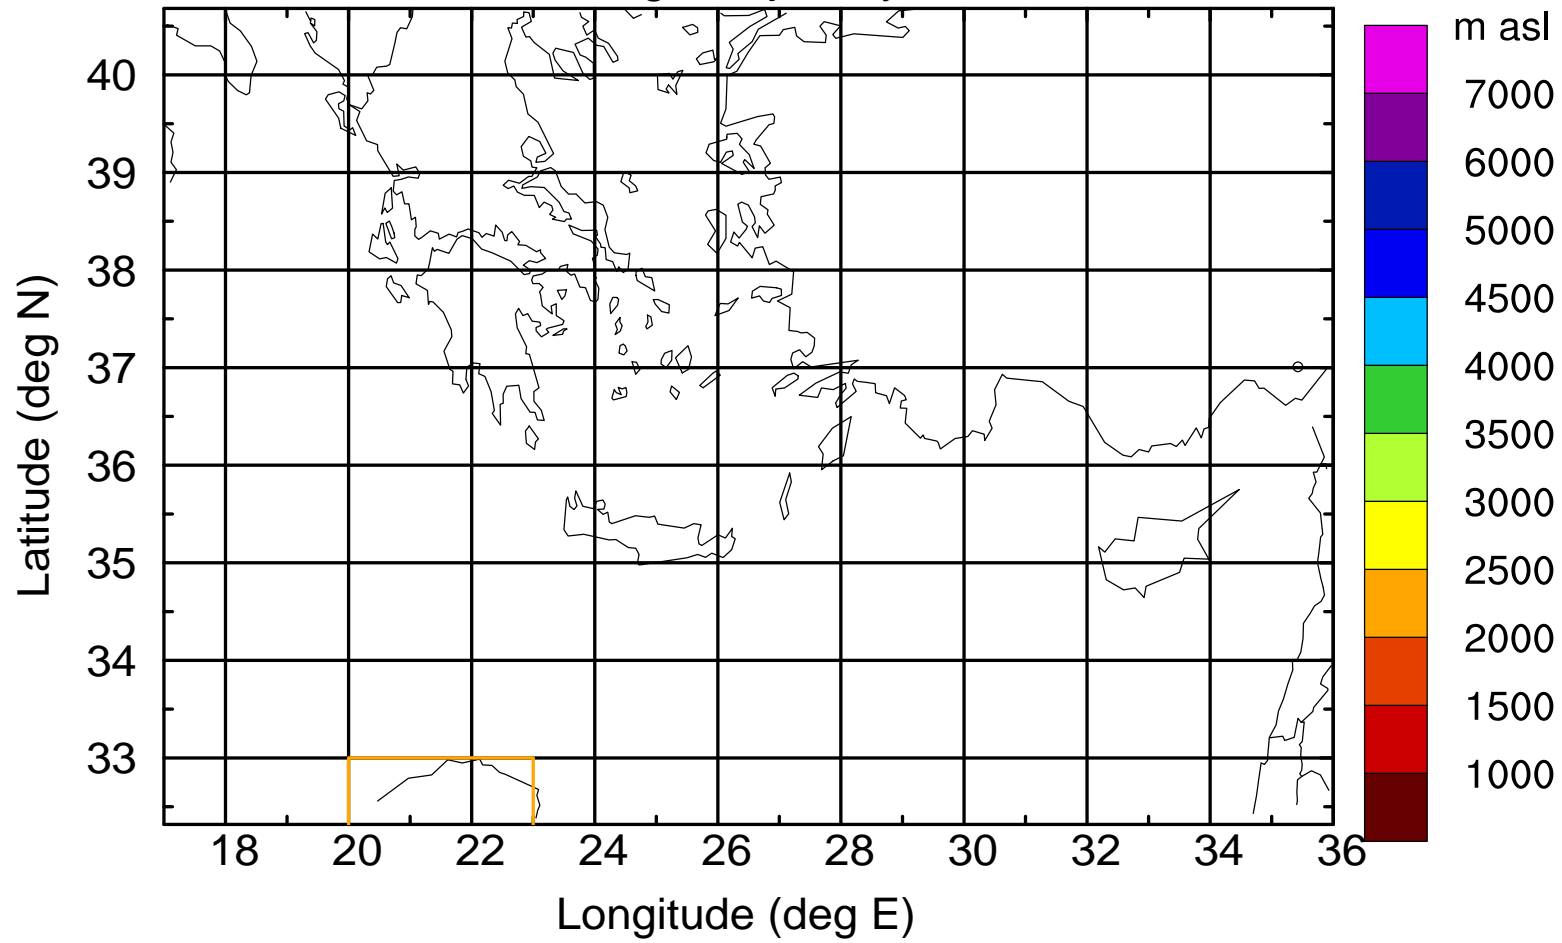

Paphos Airport ground station 20170422 18:00 UTC

Flight trajectory