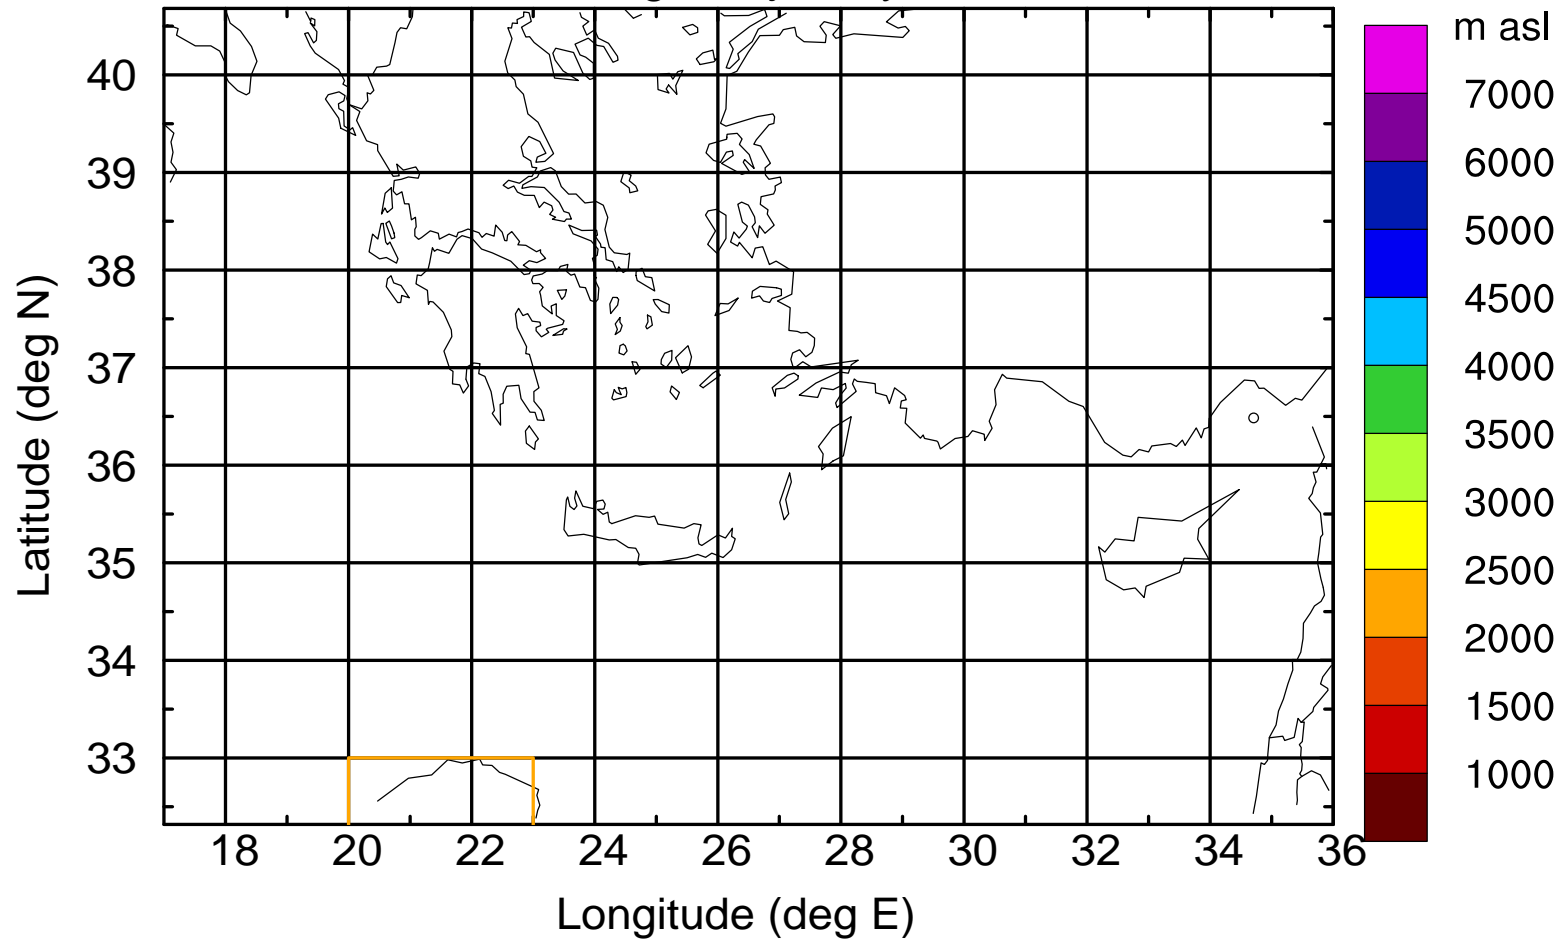

Paphos Airport ground station 20170422 18:00 UTC

Flight trajectory