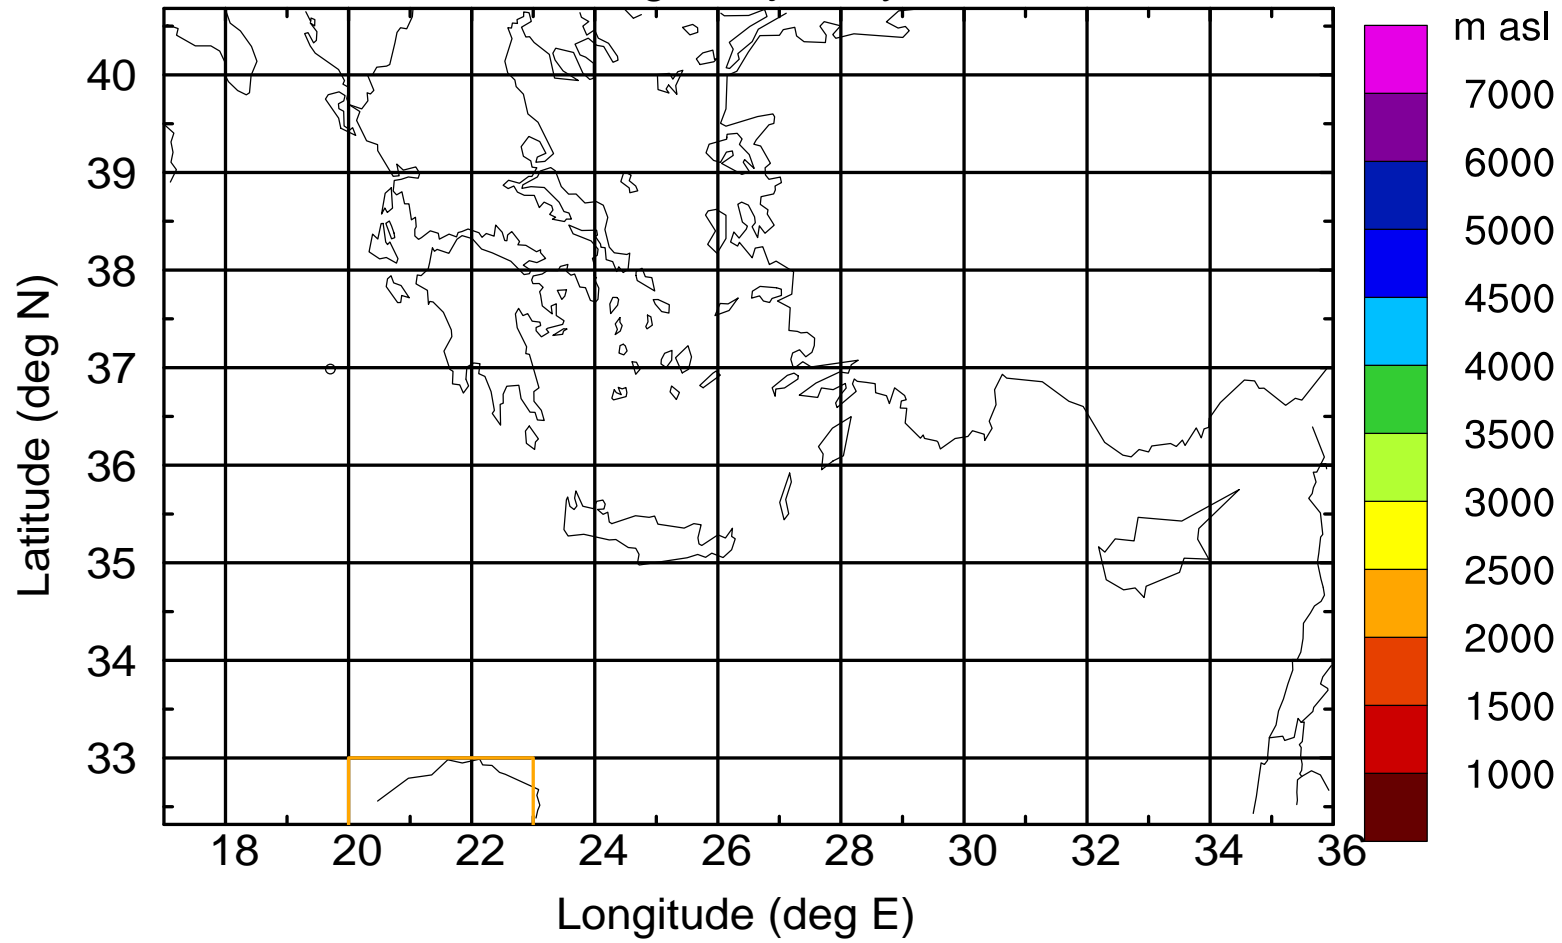

Paphos Airport ground station 20170422 18:00 UTC

Flight trajectory