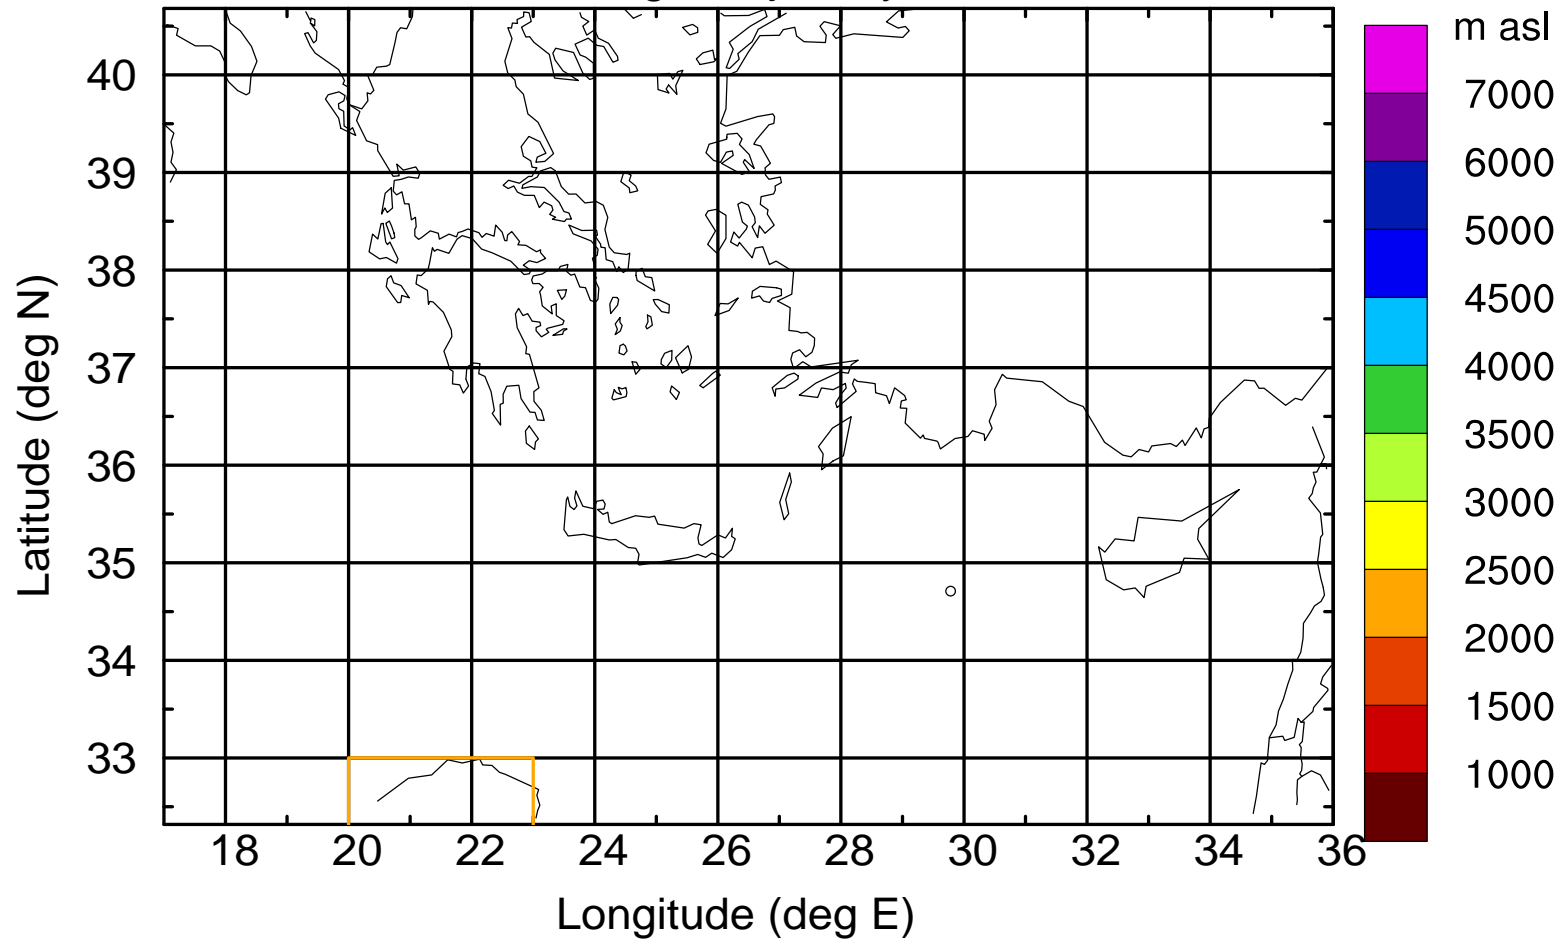

Paphos Airport ground station 20170422 18:00 UTC

Flight trajectory