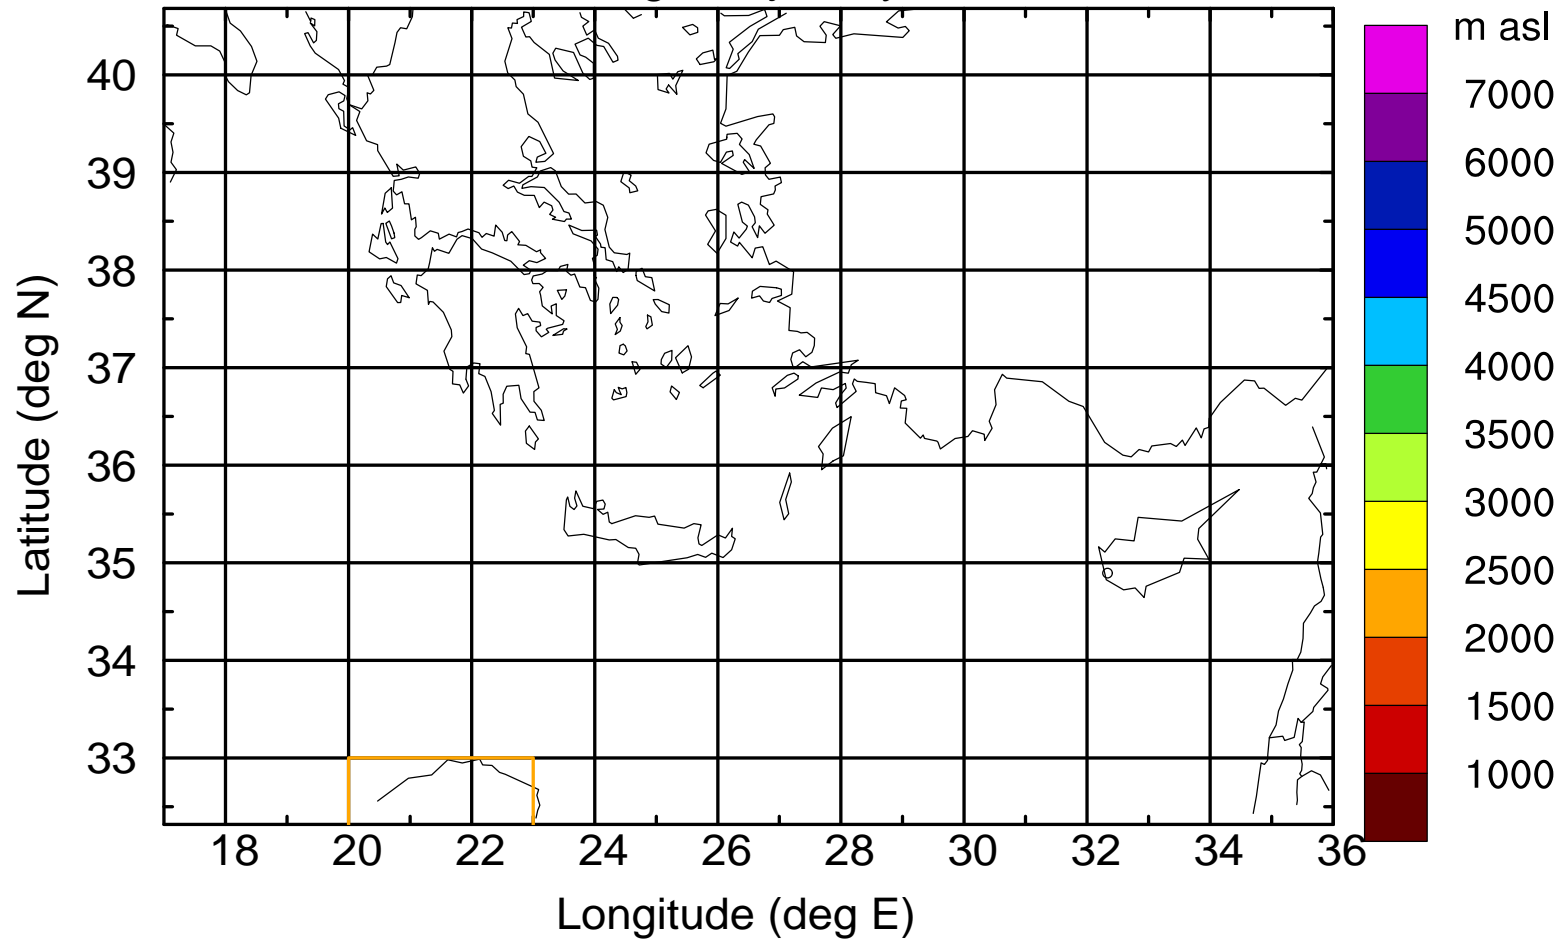

Paphos Airport ground station 20170422 18:00 UTC

Flight trajectory