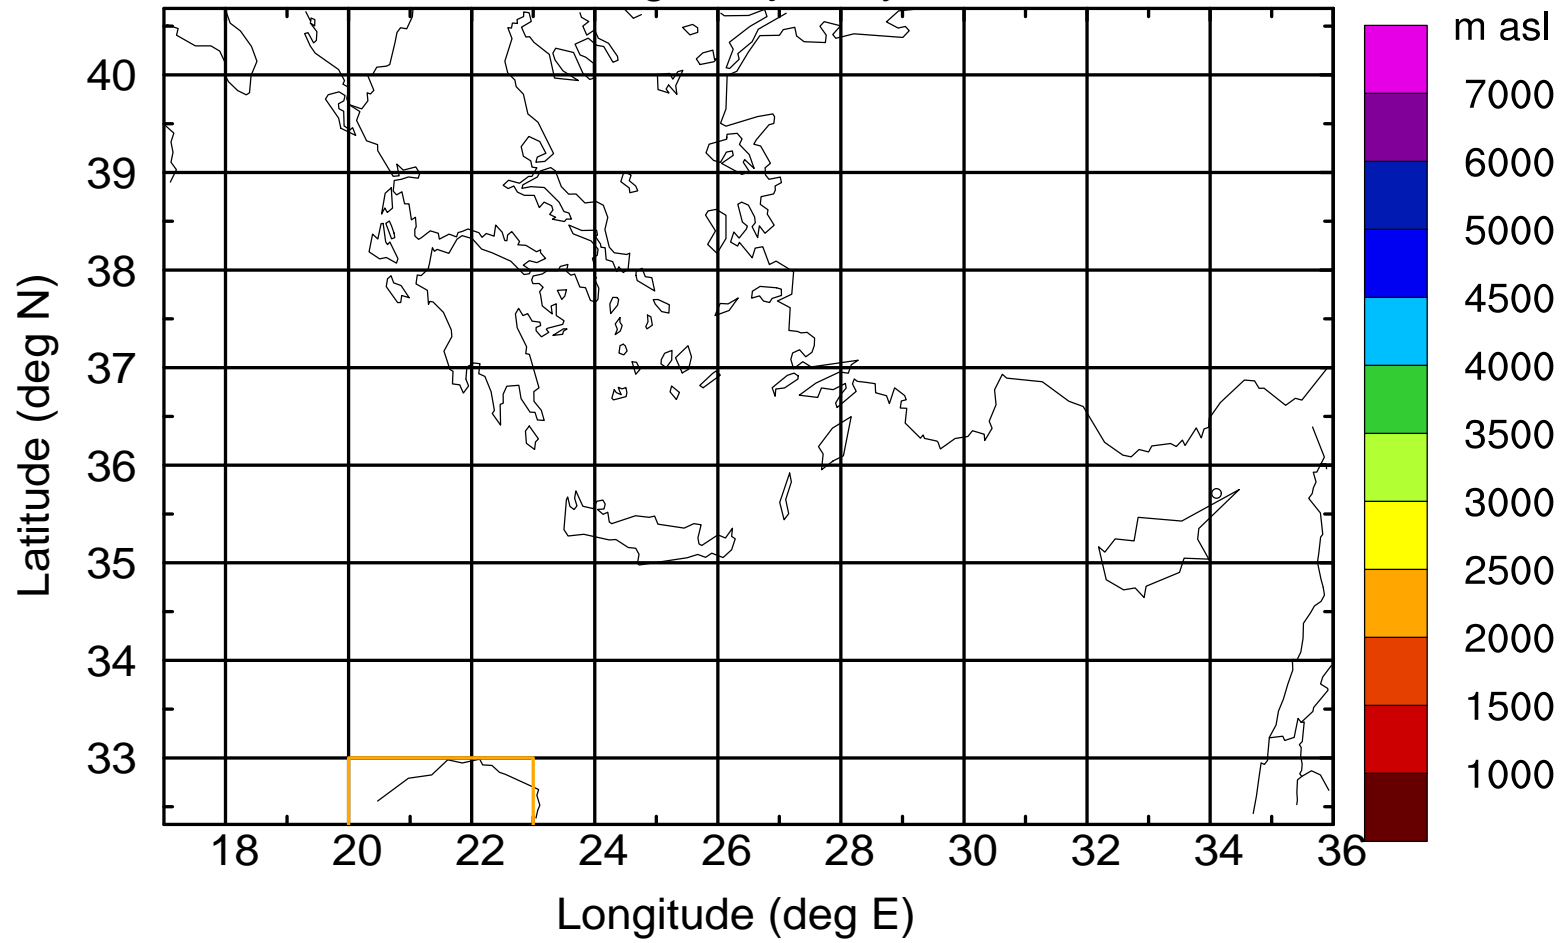

Paphos Airport ground station 20170422 18:00 UTC

Flight trajectory