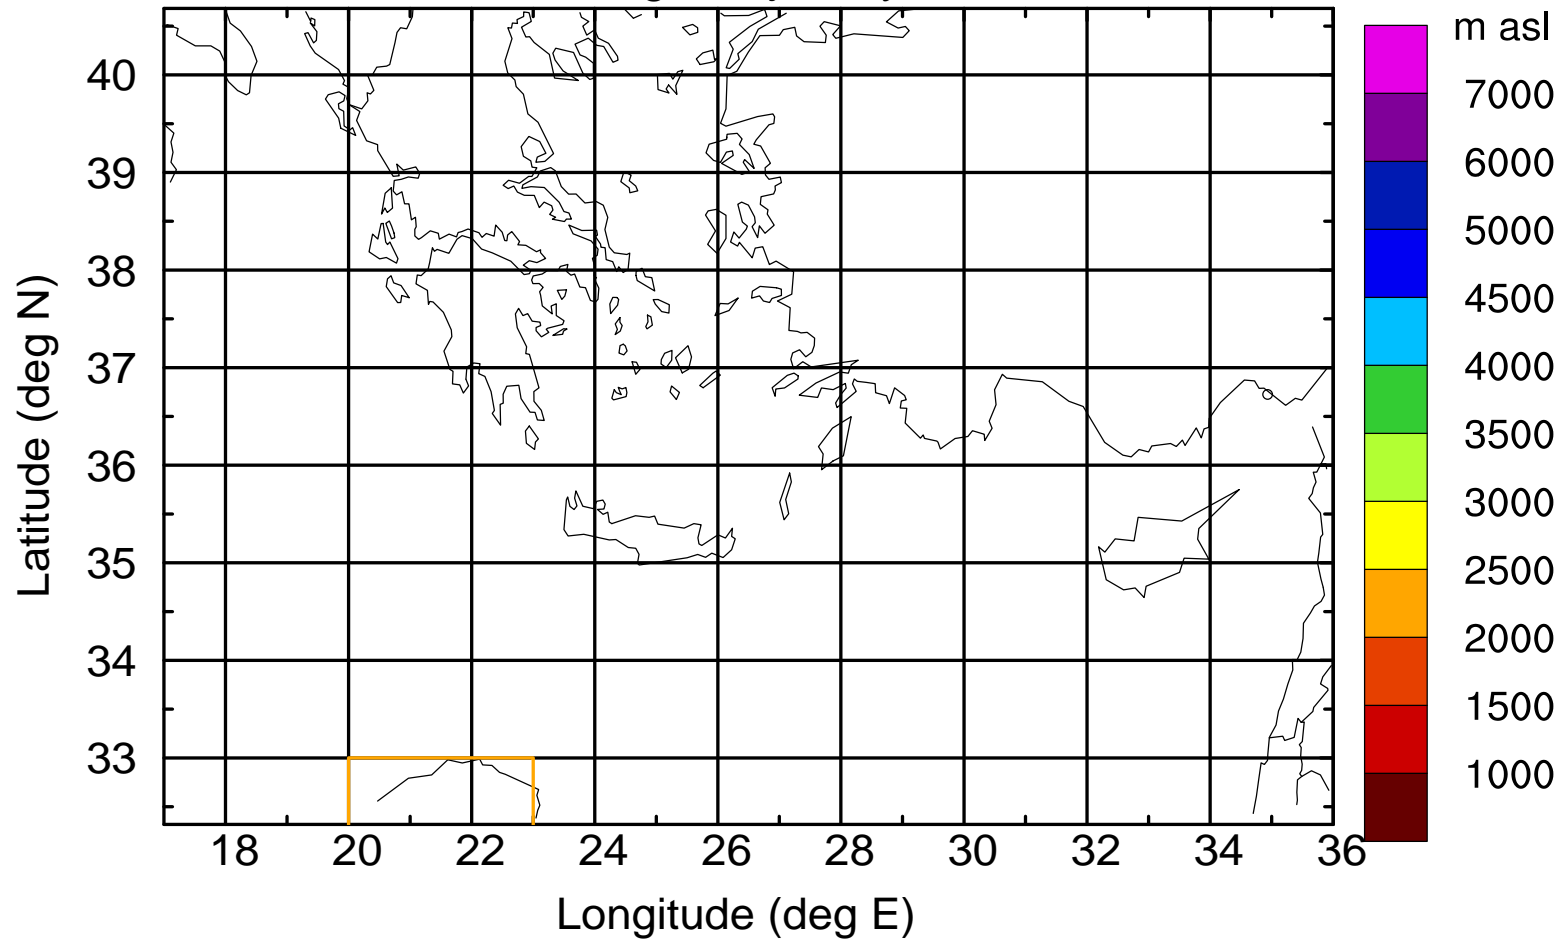

Paphos Airport ground station 20170422 18:00 UTC

Flight trajectory