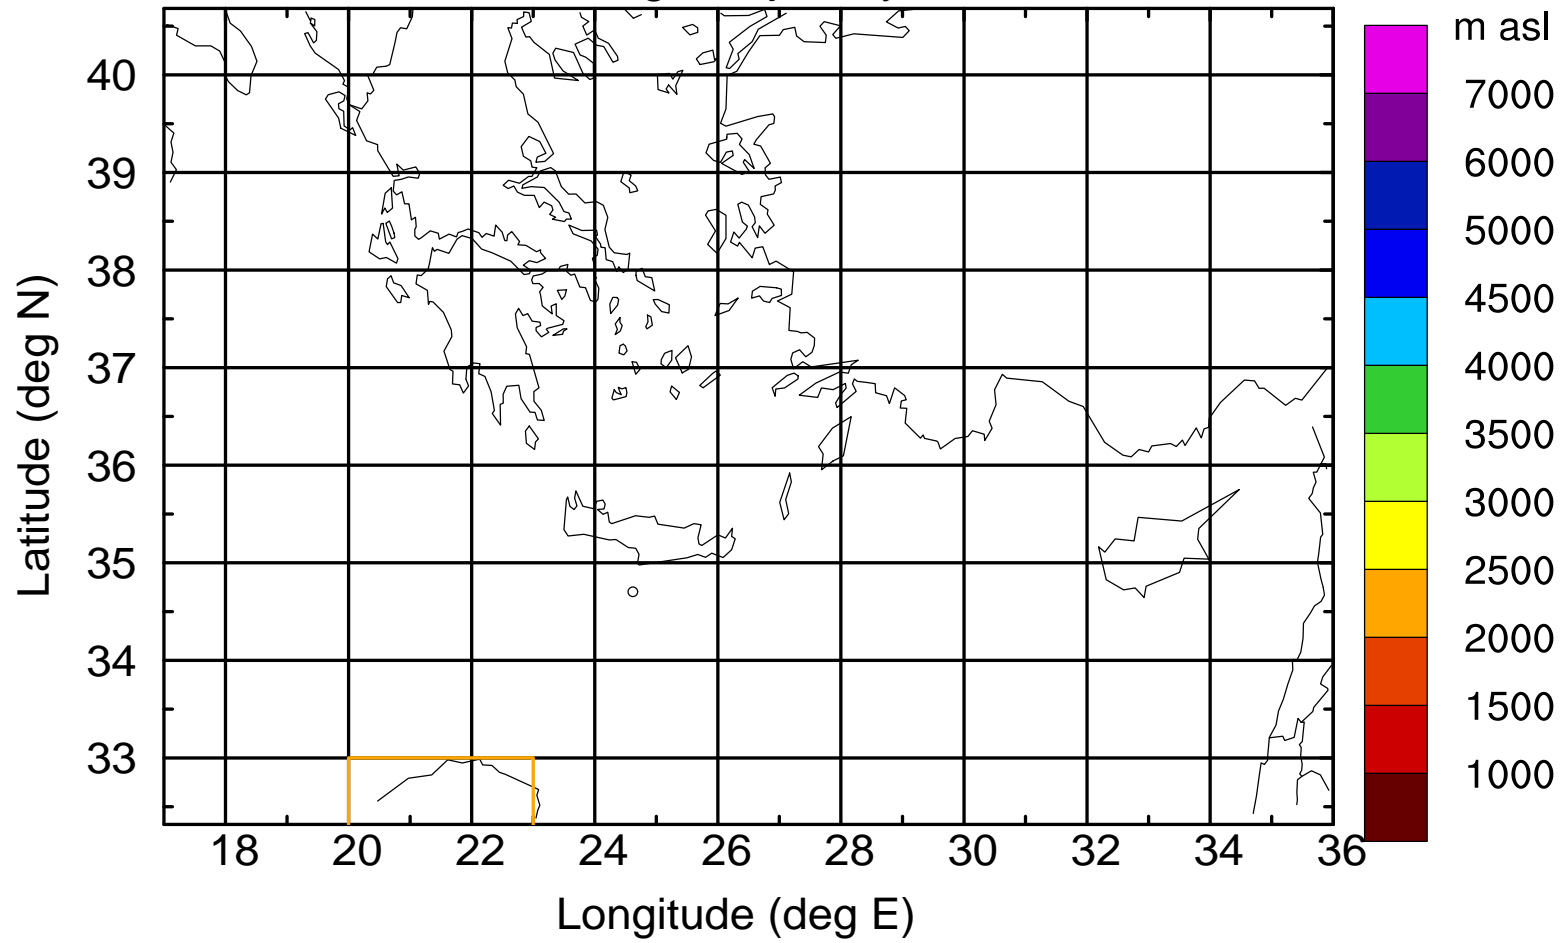

Paphos Airport ground station 20170422 18:00 UTC

Flight trajectory