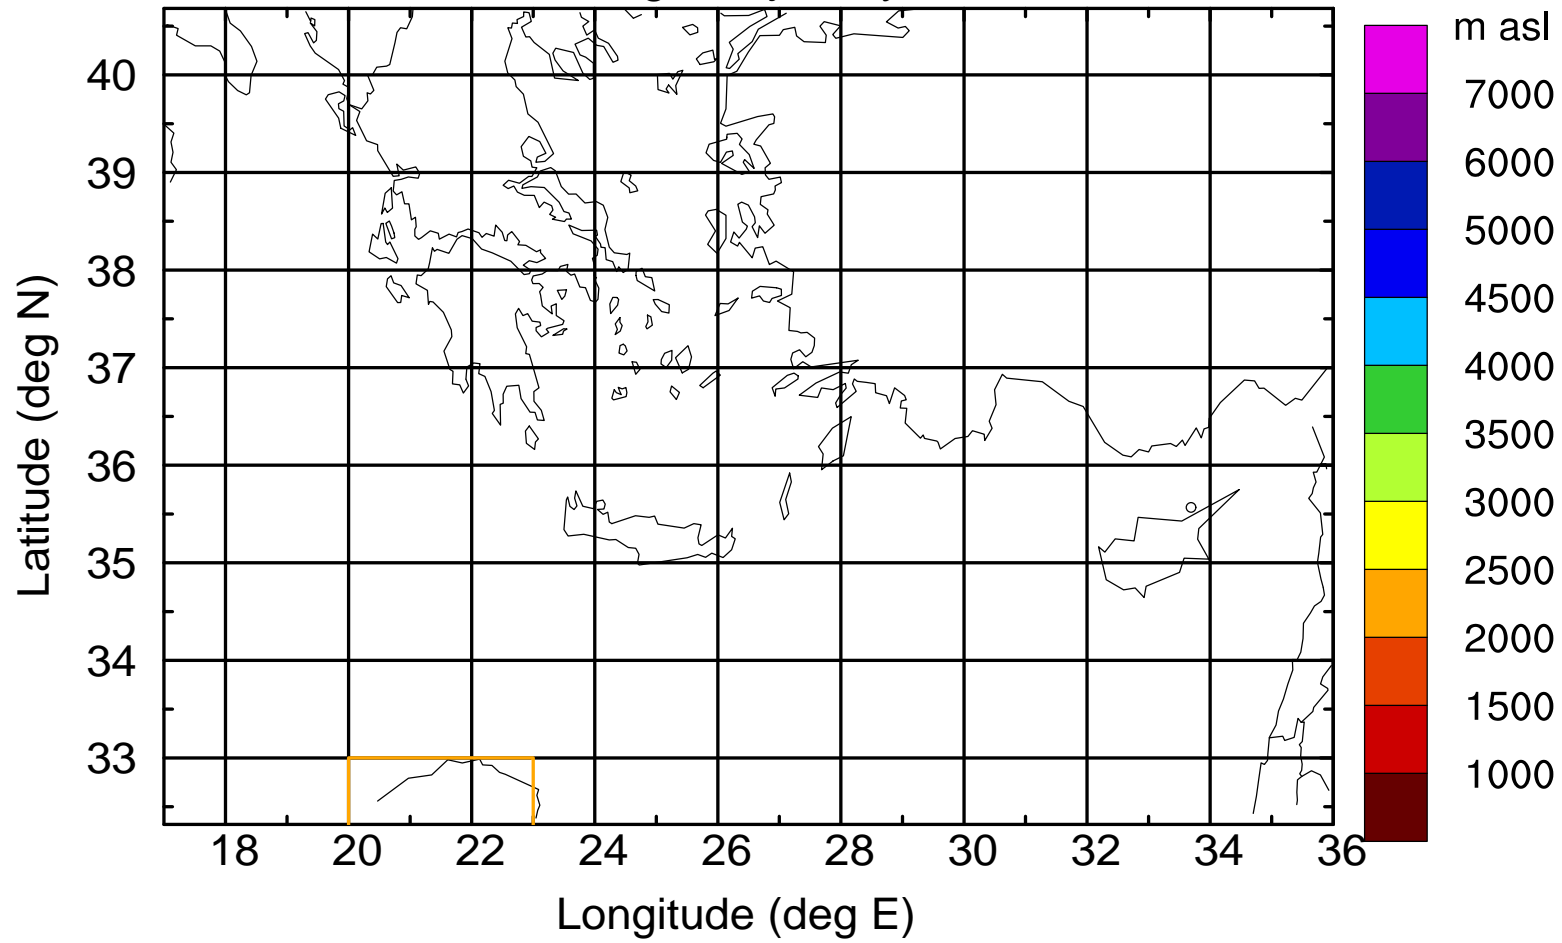

Paphos Airport ground station 20170422 18:00 UTC

Flight trajectory