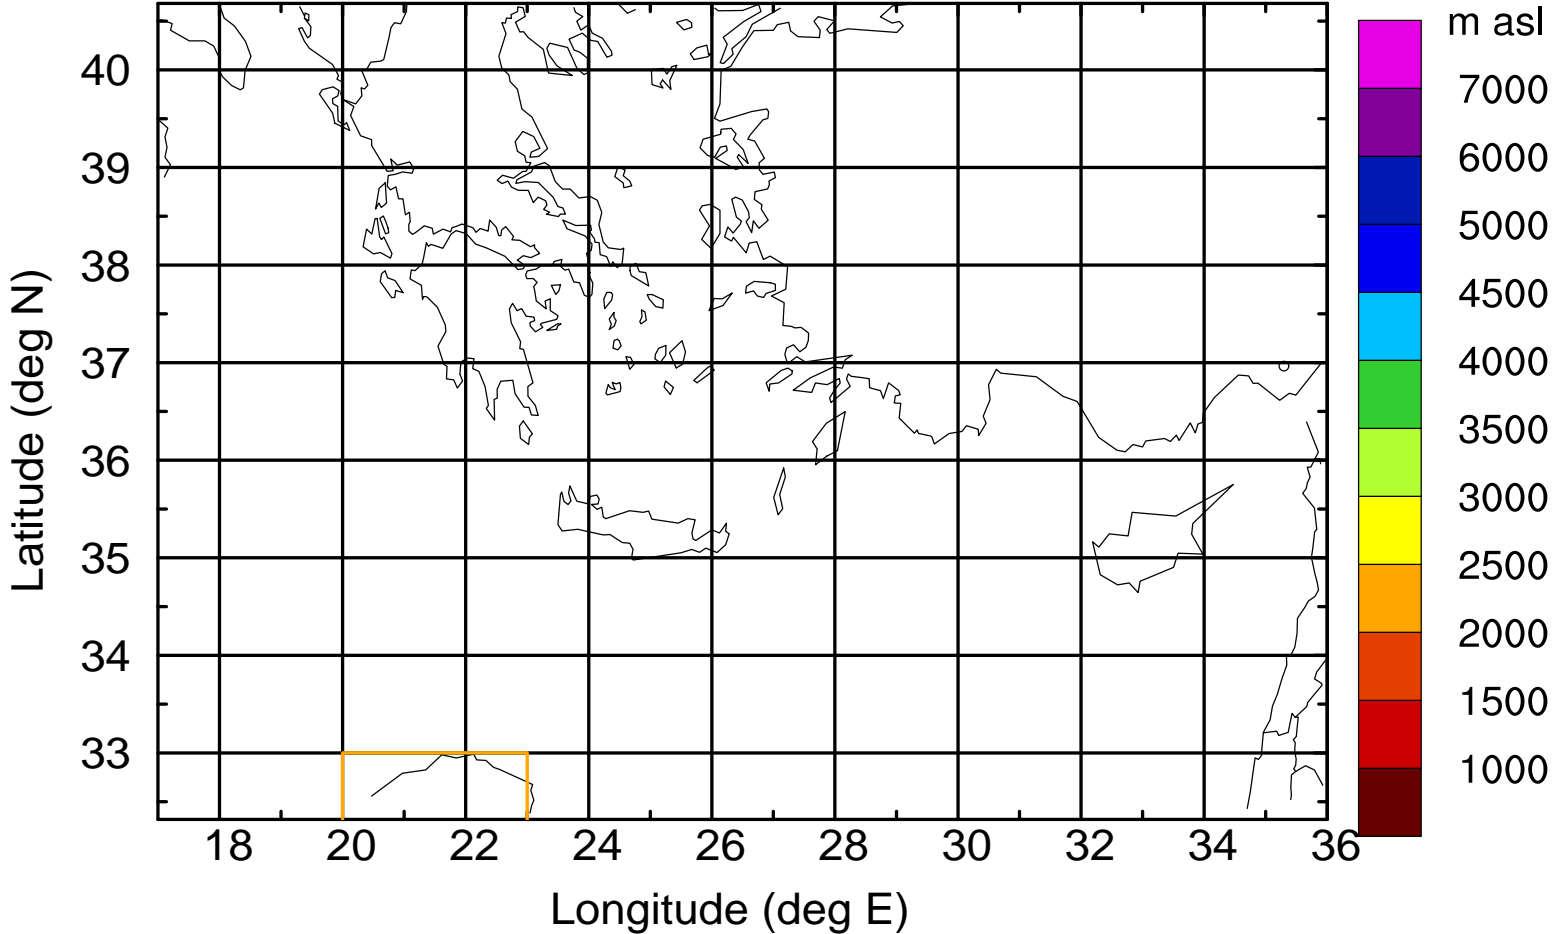

Paphos Airport ground station 20170422 18:00 UTC

Flight trajectory