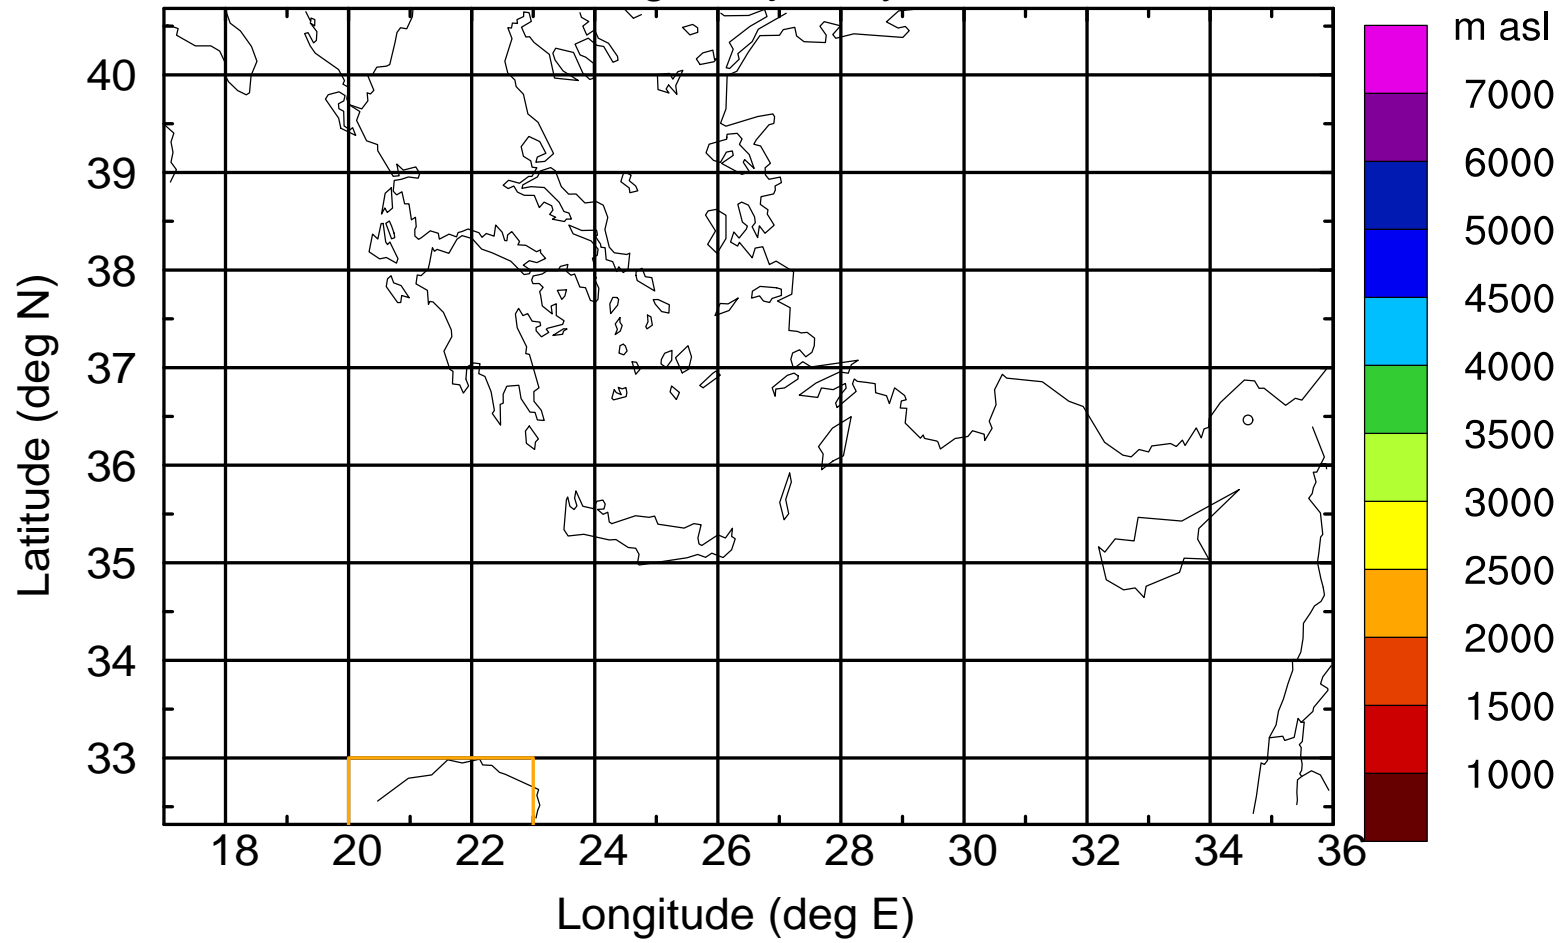

Paphos Airport ground station 20170422 18:00 UTC

Flight trajectory