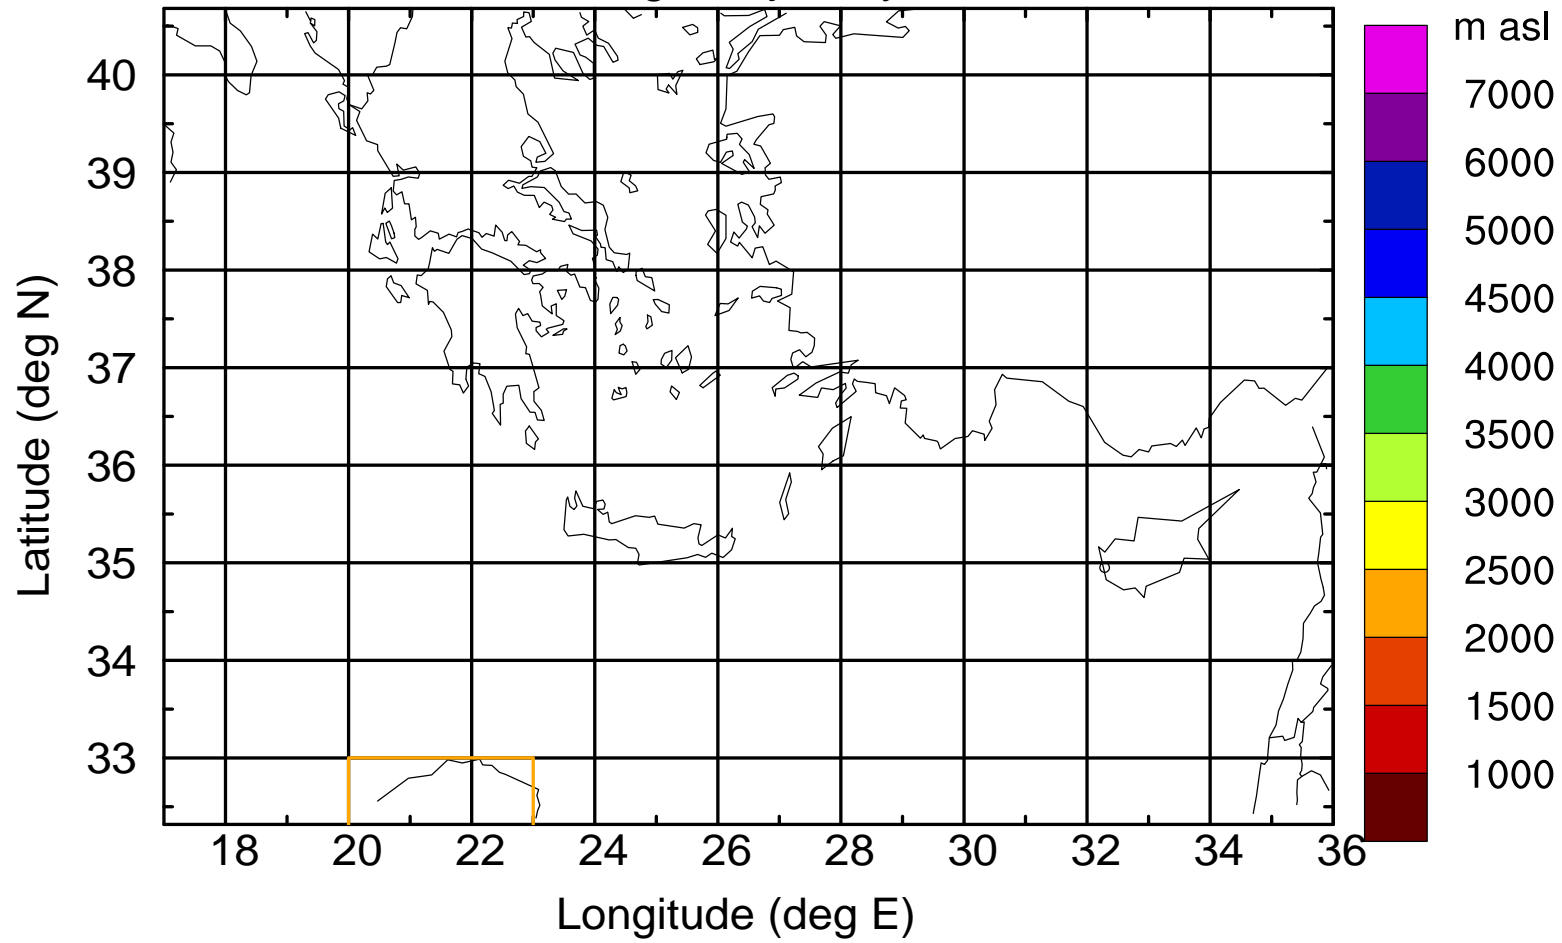

Paphos Airport ground station 20170422 18:00 UTC

Flight trajectory