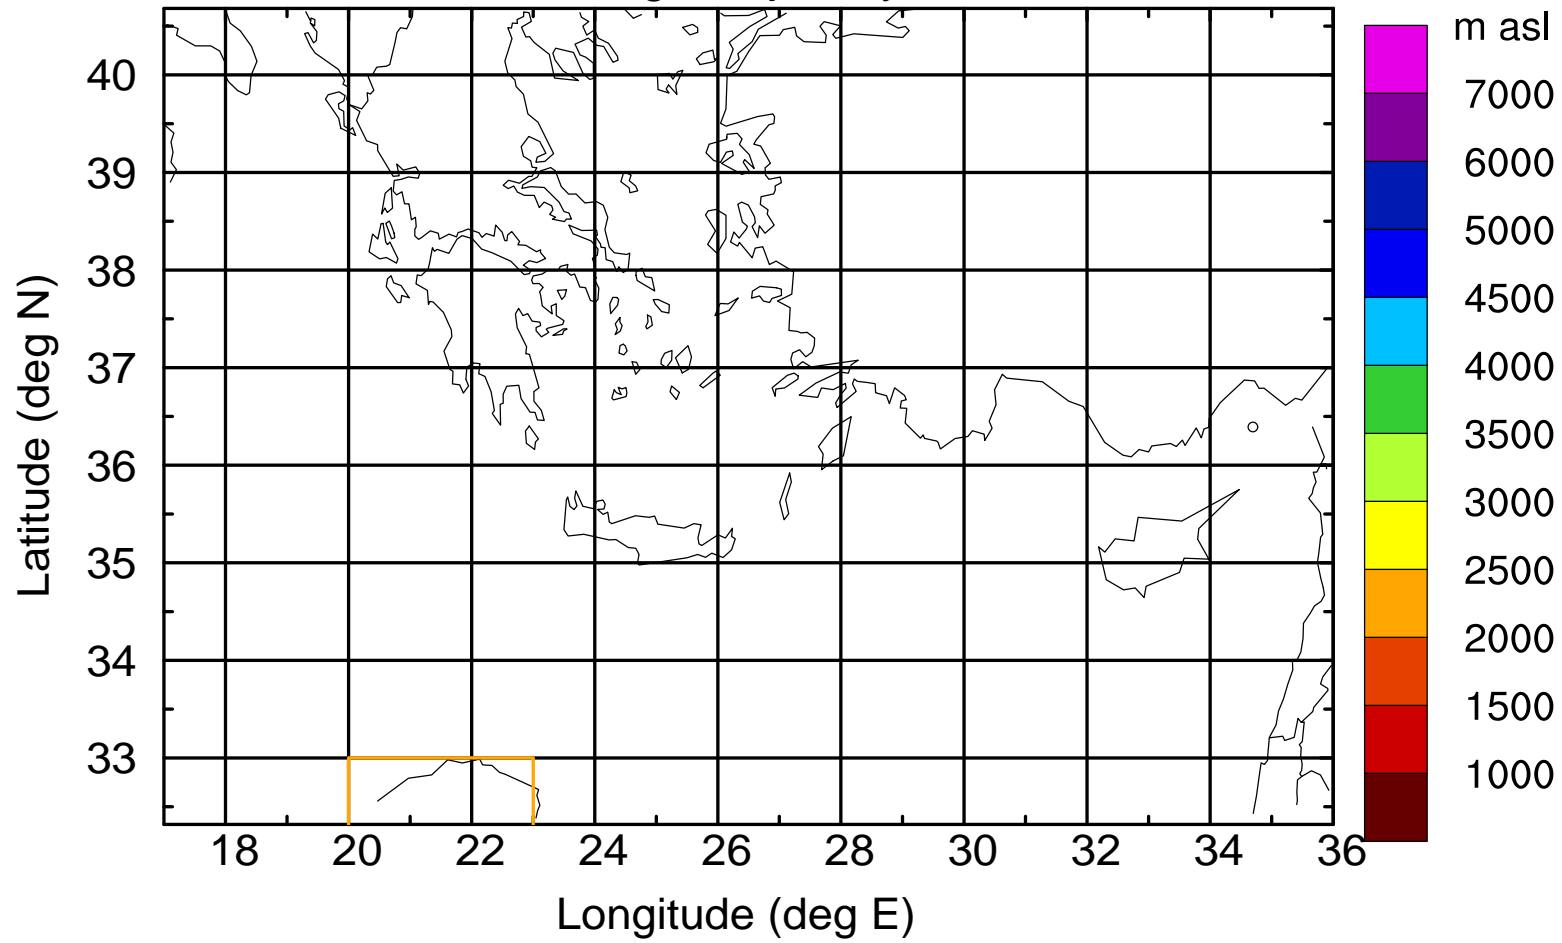

Paphos Airport ground station 20170422 18:00 UTC

Flight trajectory