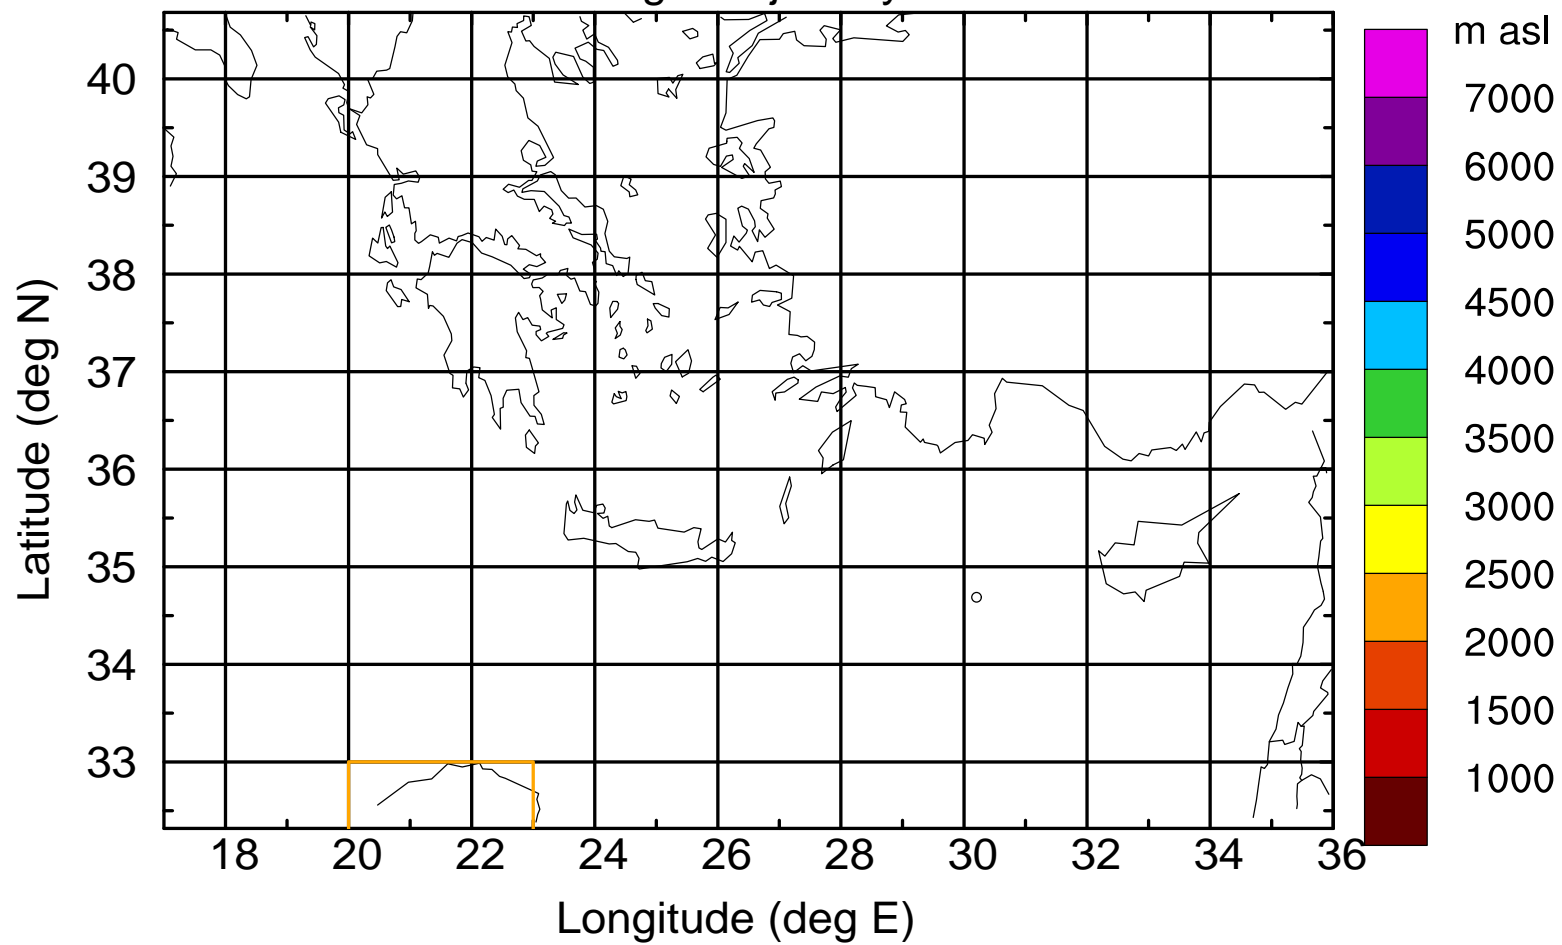

Paphos Airport ground station 20170422 18:00 UTC

Flight trajectory