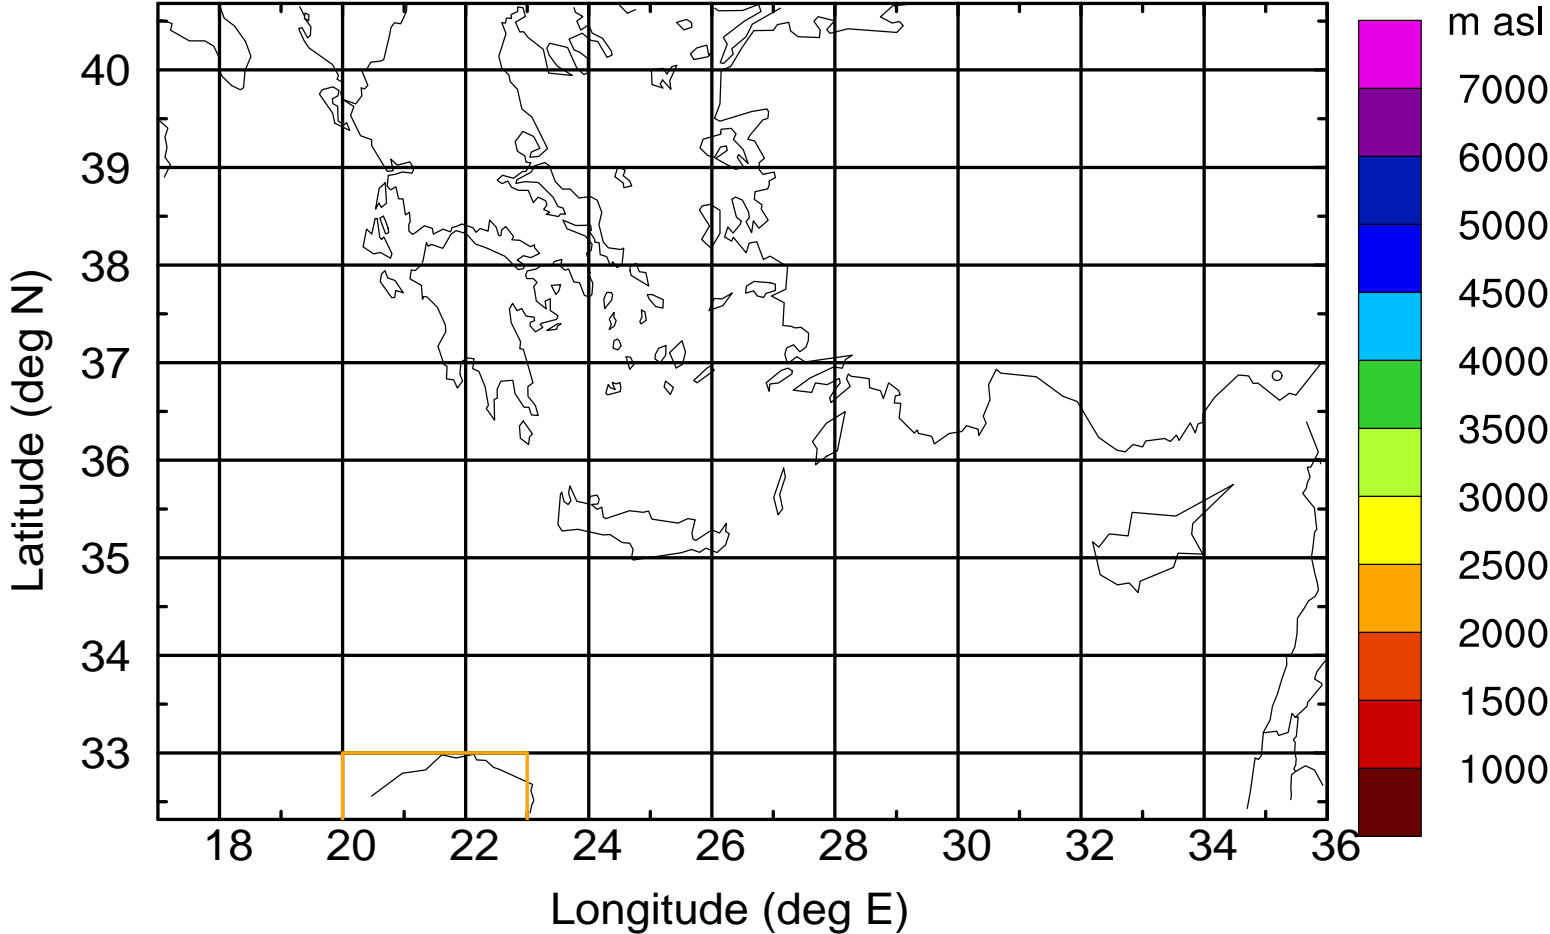

Paphos Airport ground station 20170422 18:00 UTC

Flight trajectory