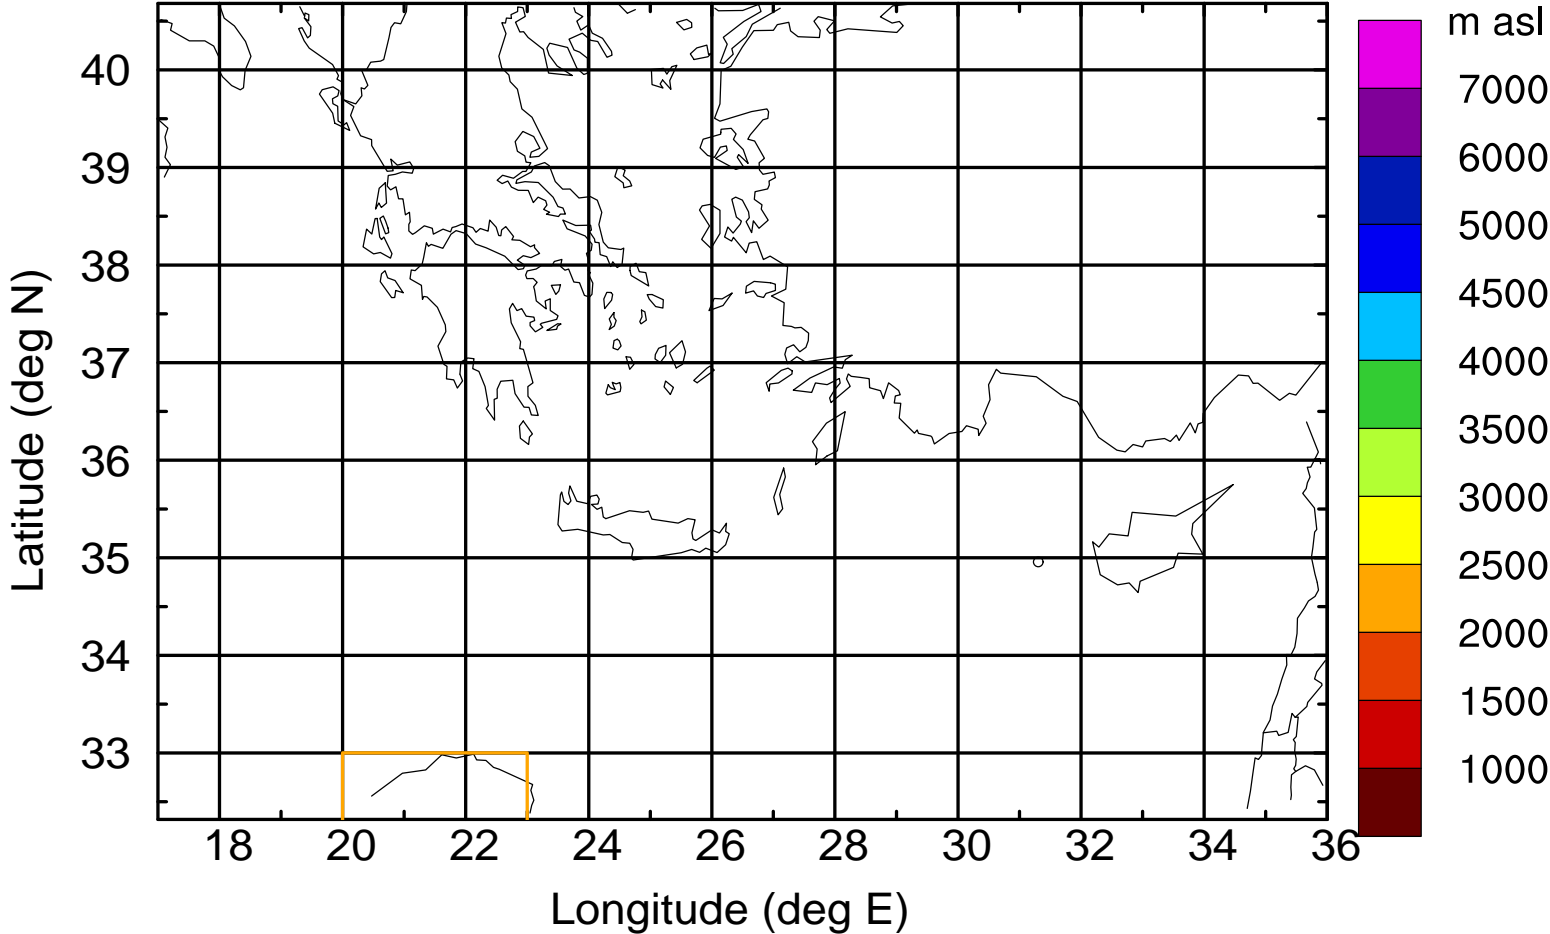

Paphos Airport ground station 20170422 18:00 UTC

Flight trajectory