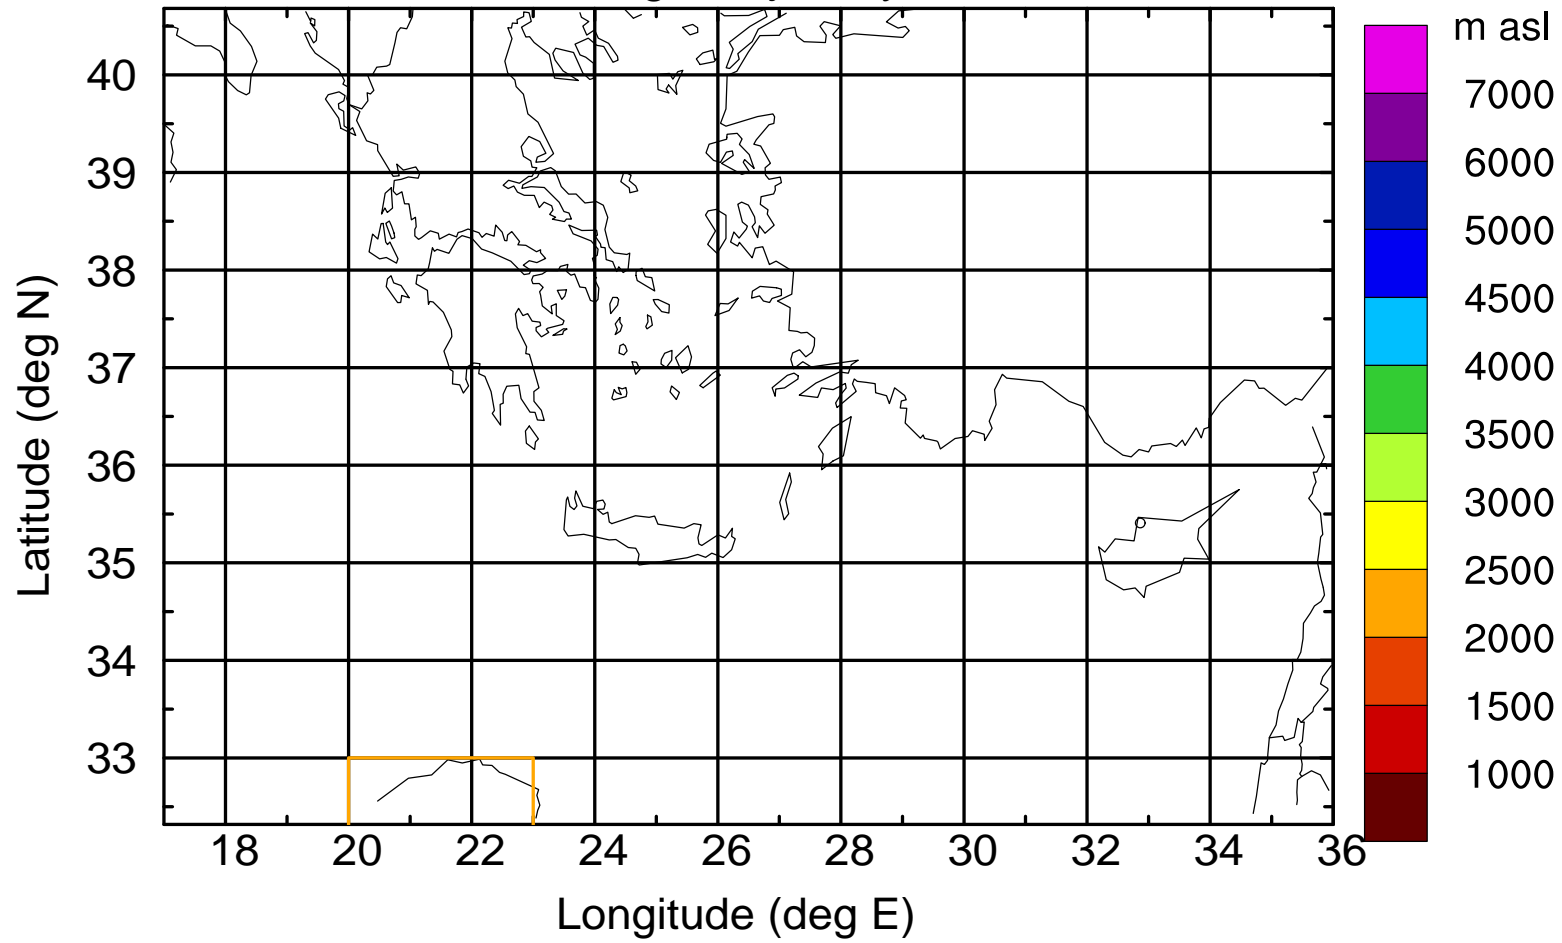

Paphos Airport ground station 20170422 18:00 UTC

Flight trajectory