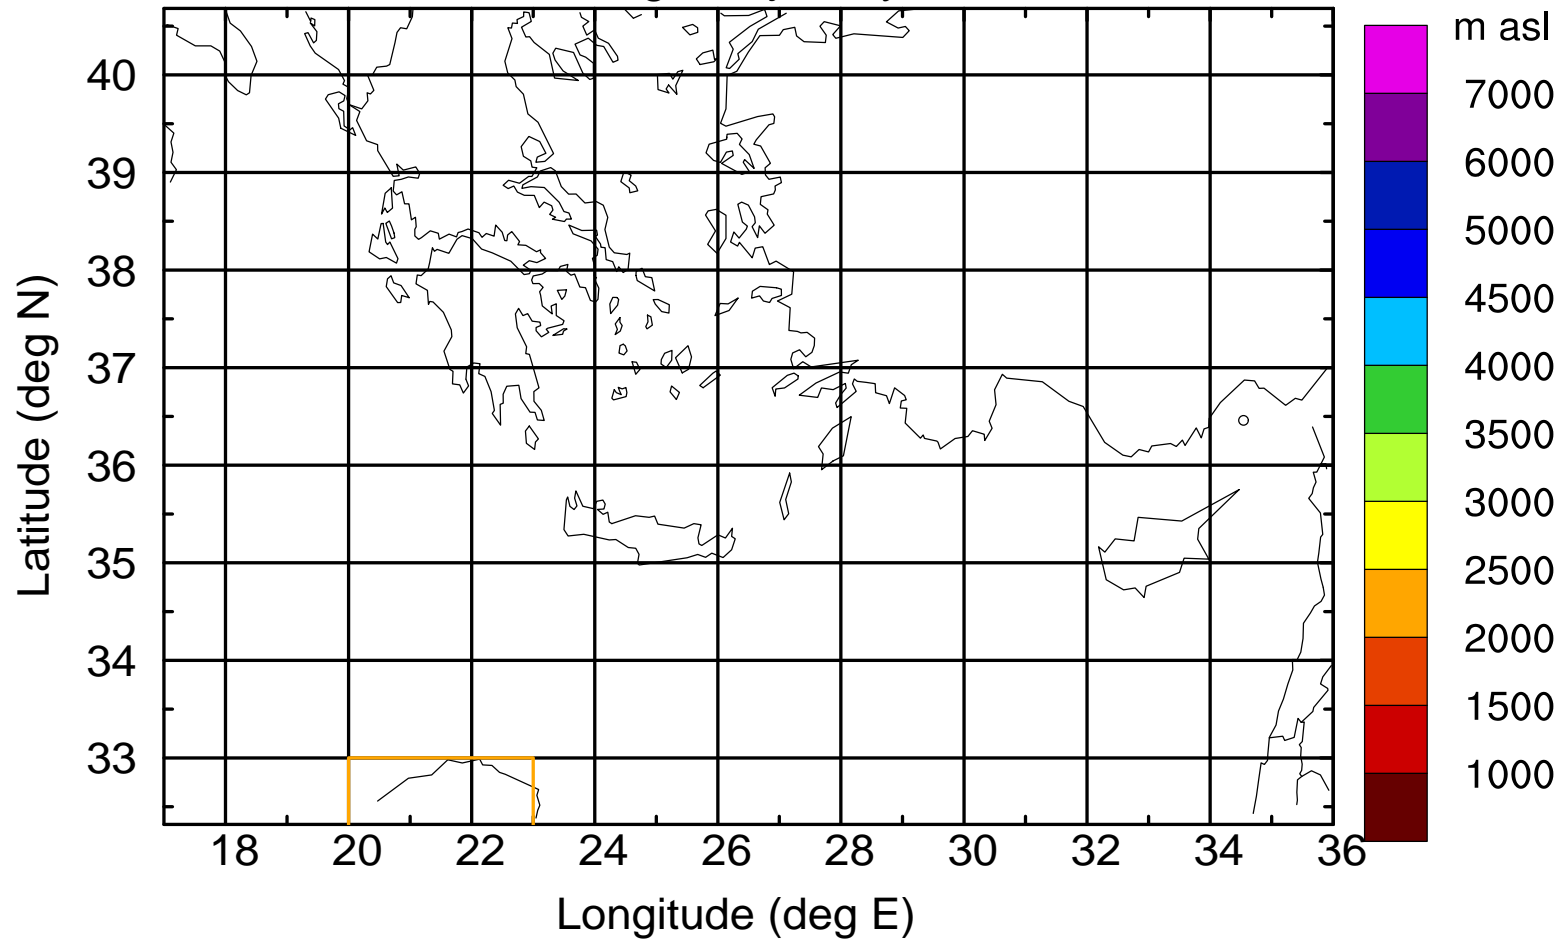

Paphos Airport ground station 20170422 18:00 UTC

Flight trajectory