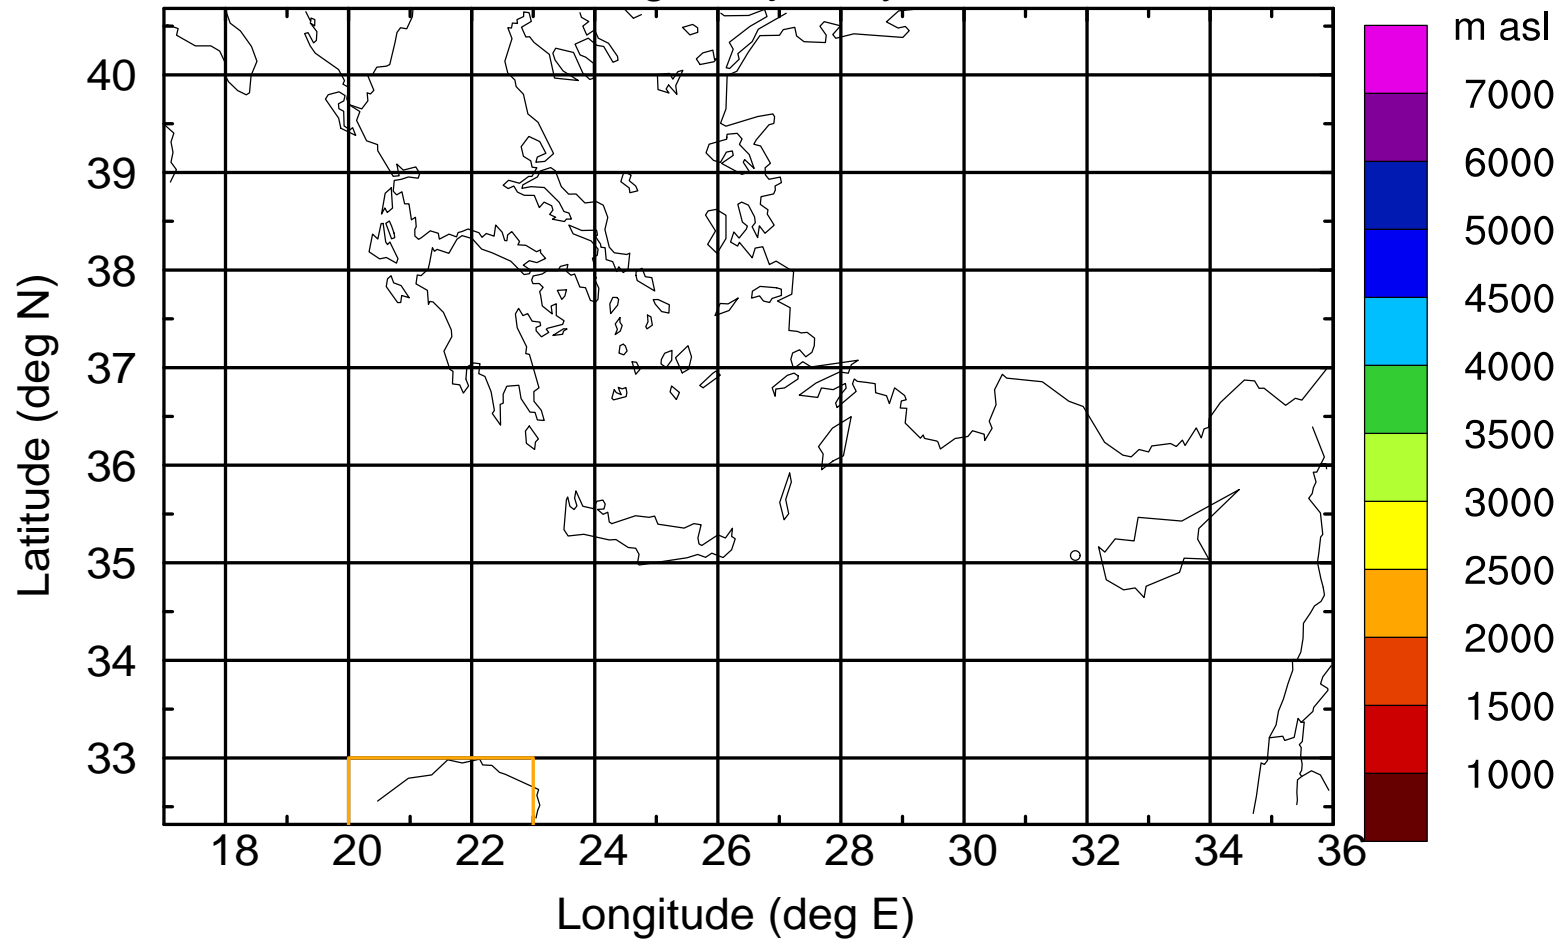

Paphos Airport ground station 20170422 18:00 UTC

Flight trajectory