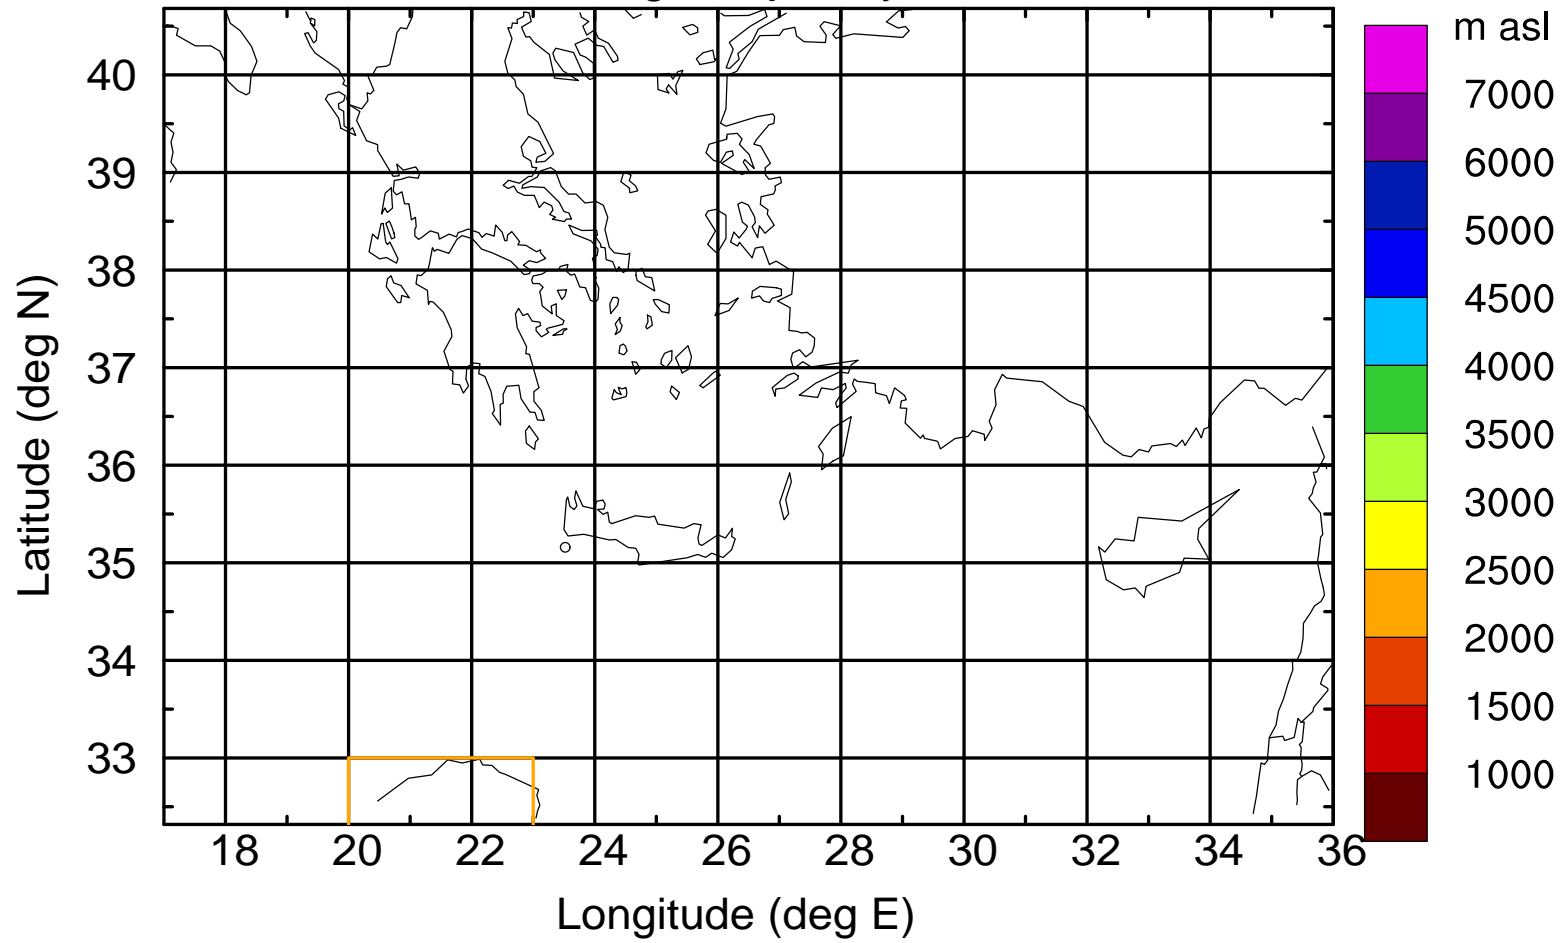

Paphos Airport ground station 20170422 18:00 UTC

Flight trajectory