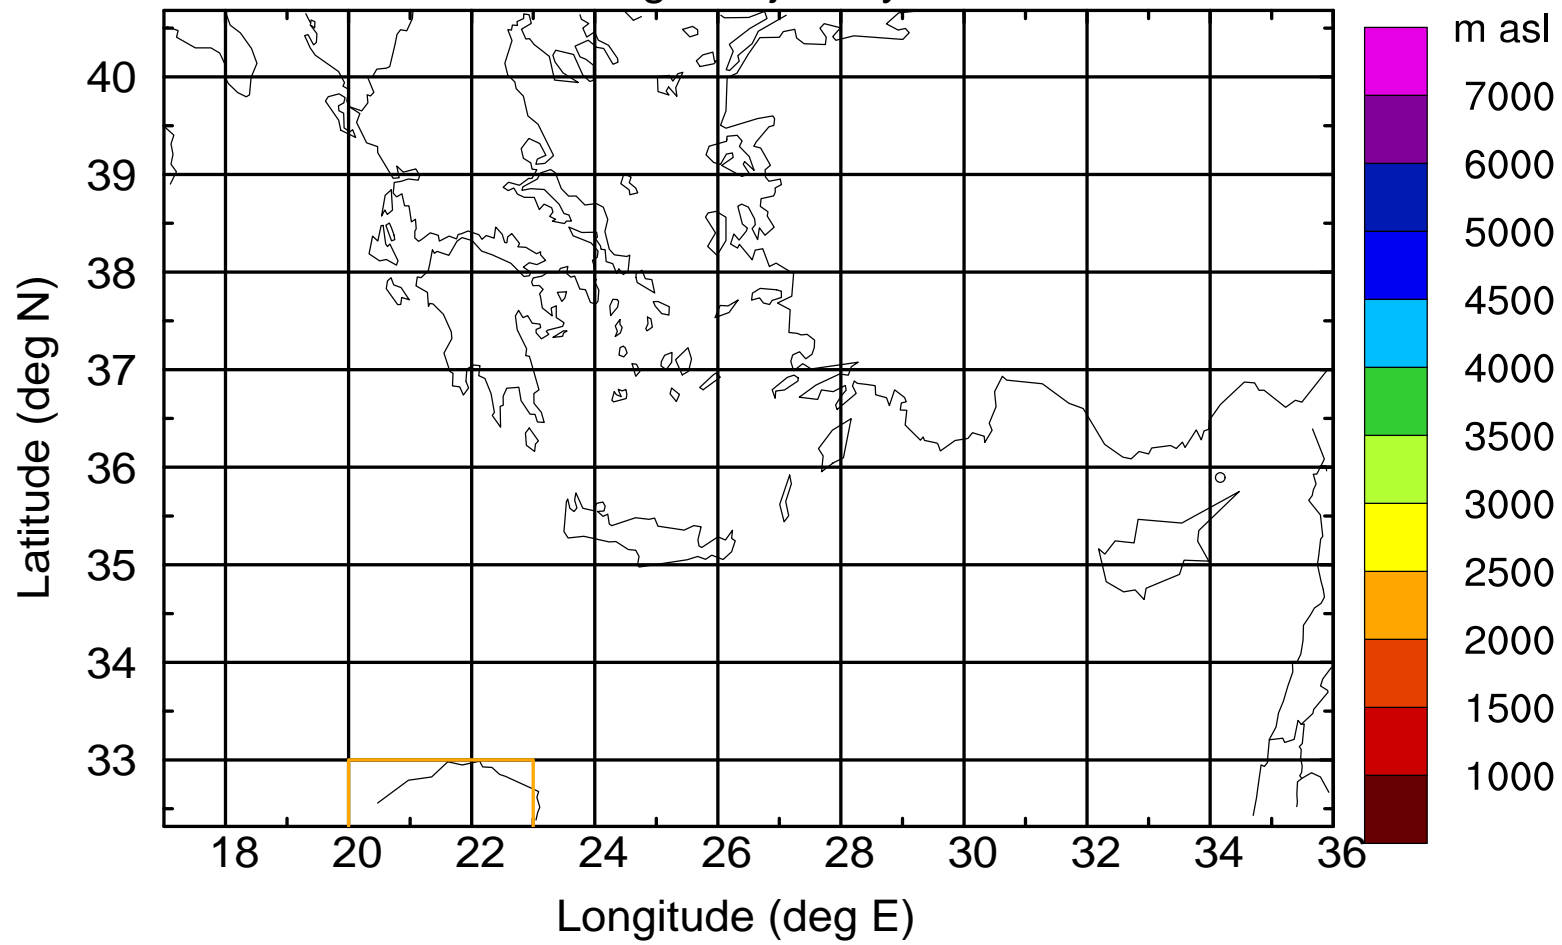

Paphos Airport ground station 20170422 18:00 UTC

Flight trajectory