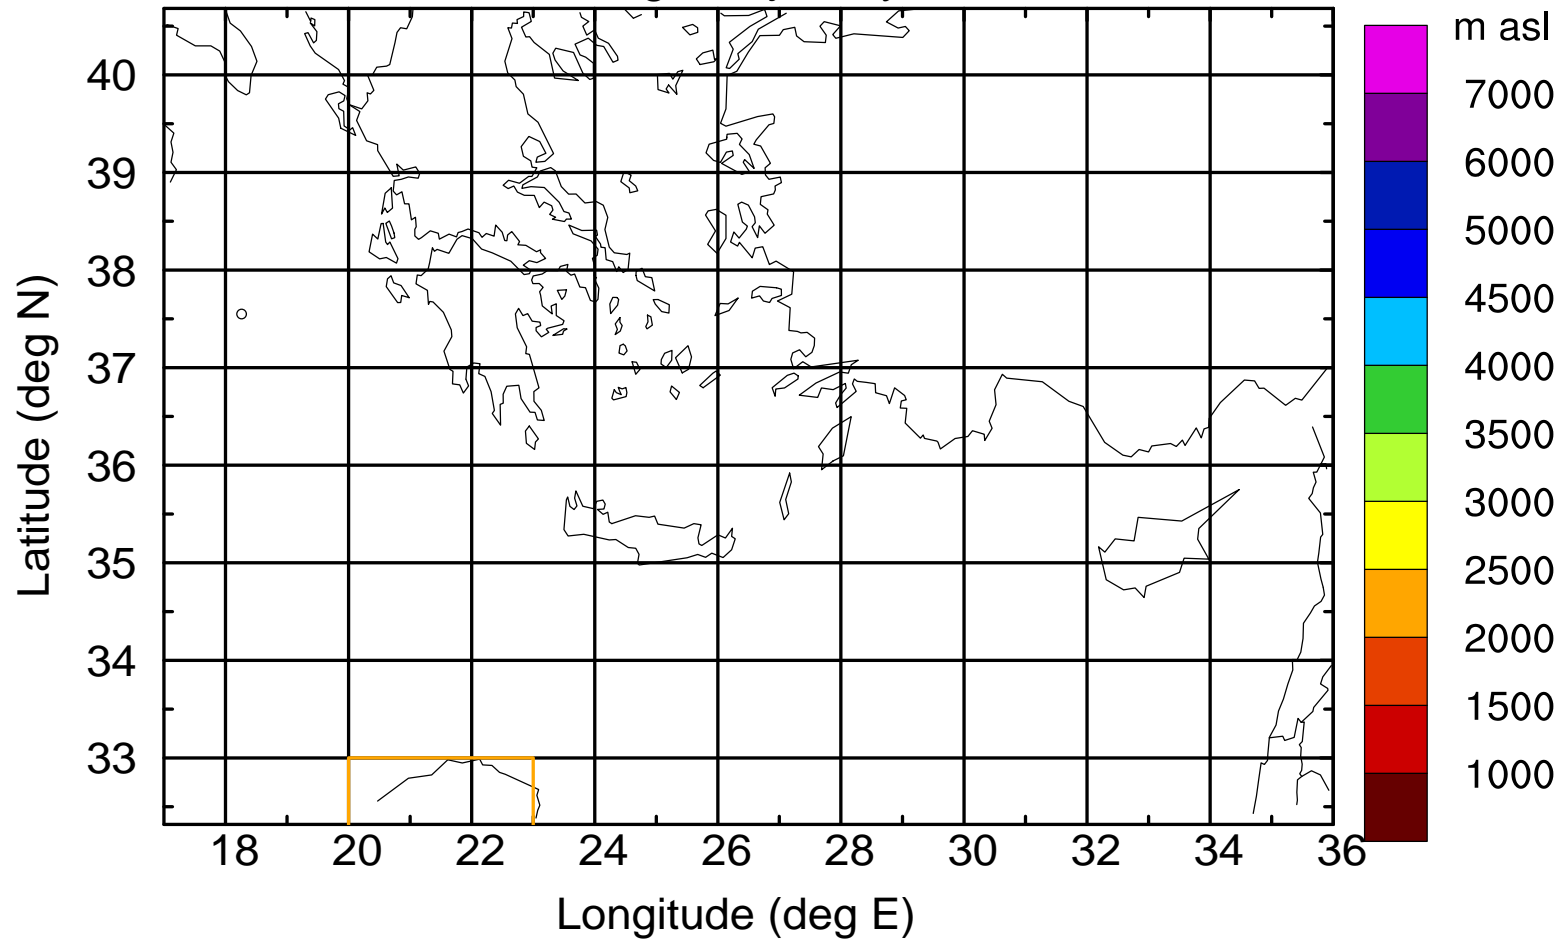

Paphos Airport ground station 20170422 18:00 UTC

Flight trajectory