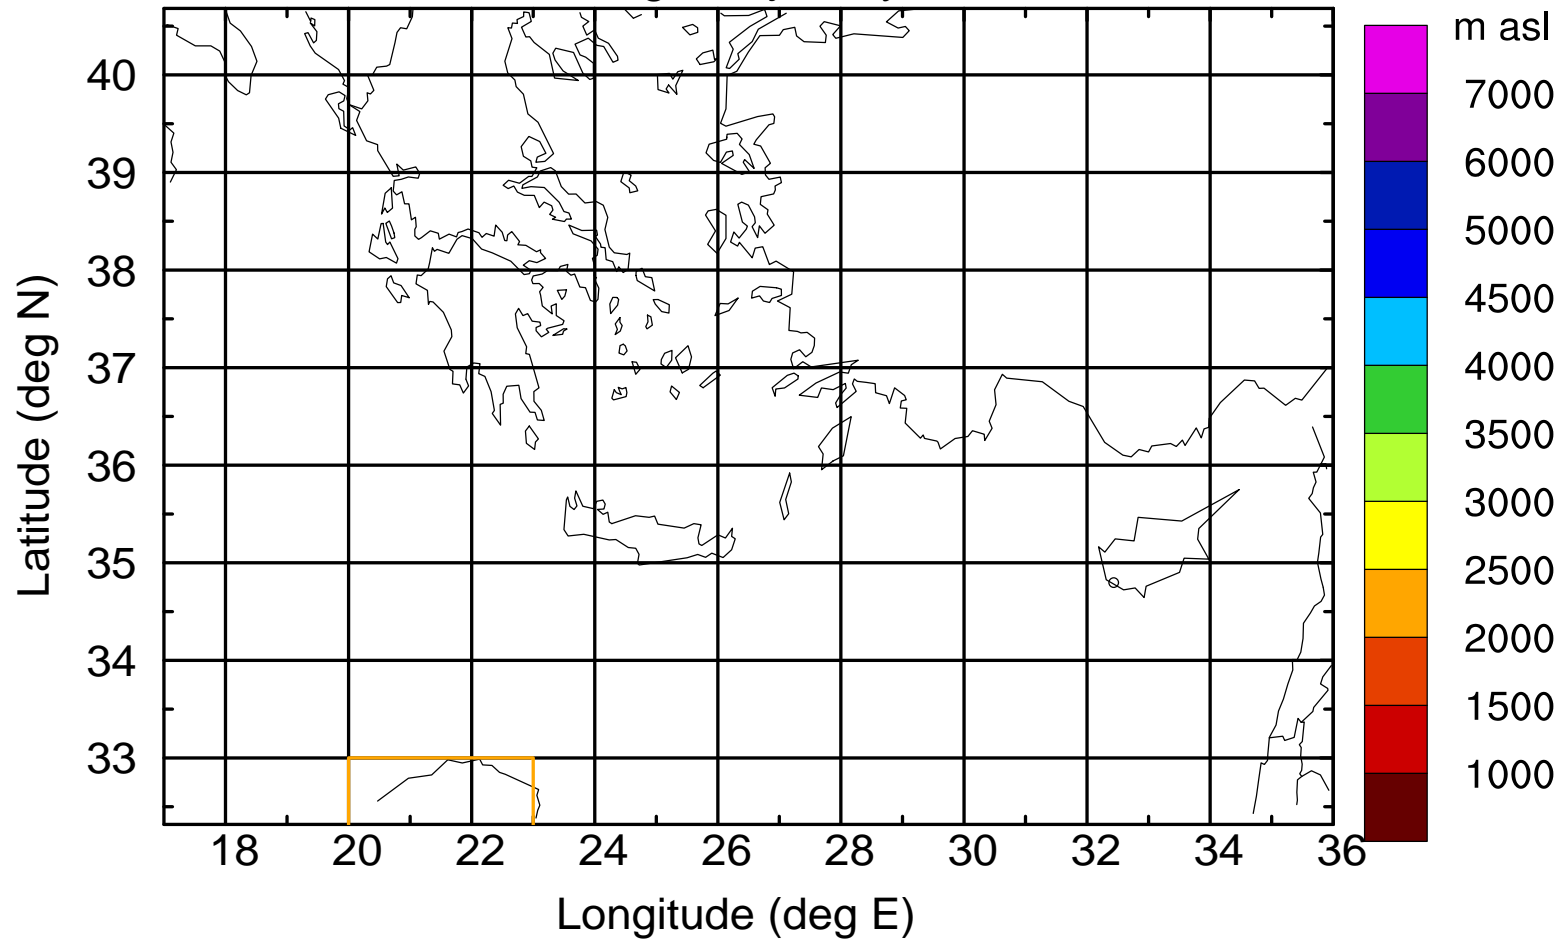

Paphos Airport ground station 20170422 18:00 UTC

Flight trajectory