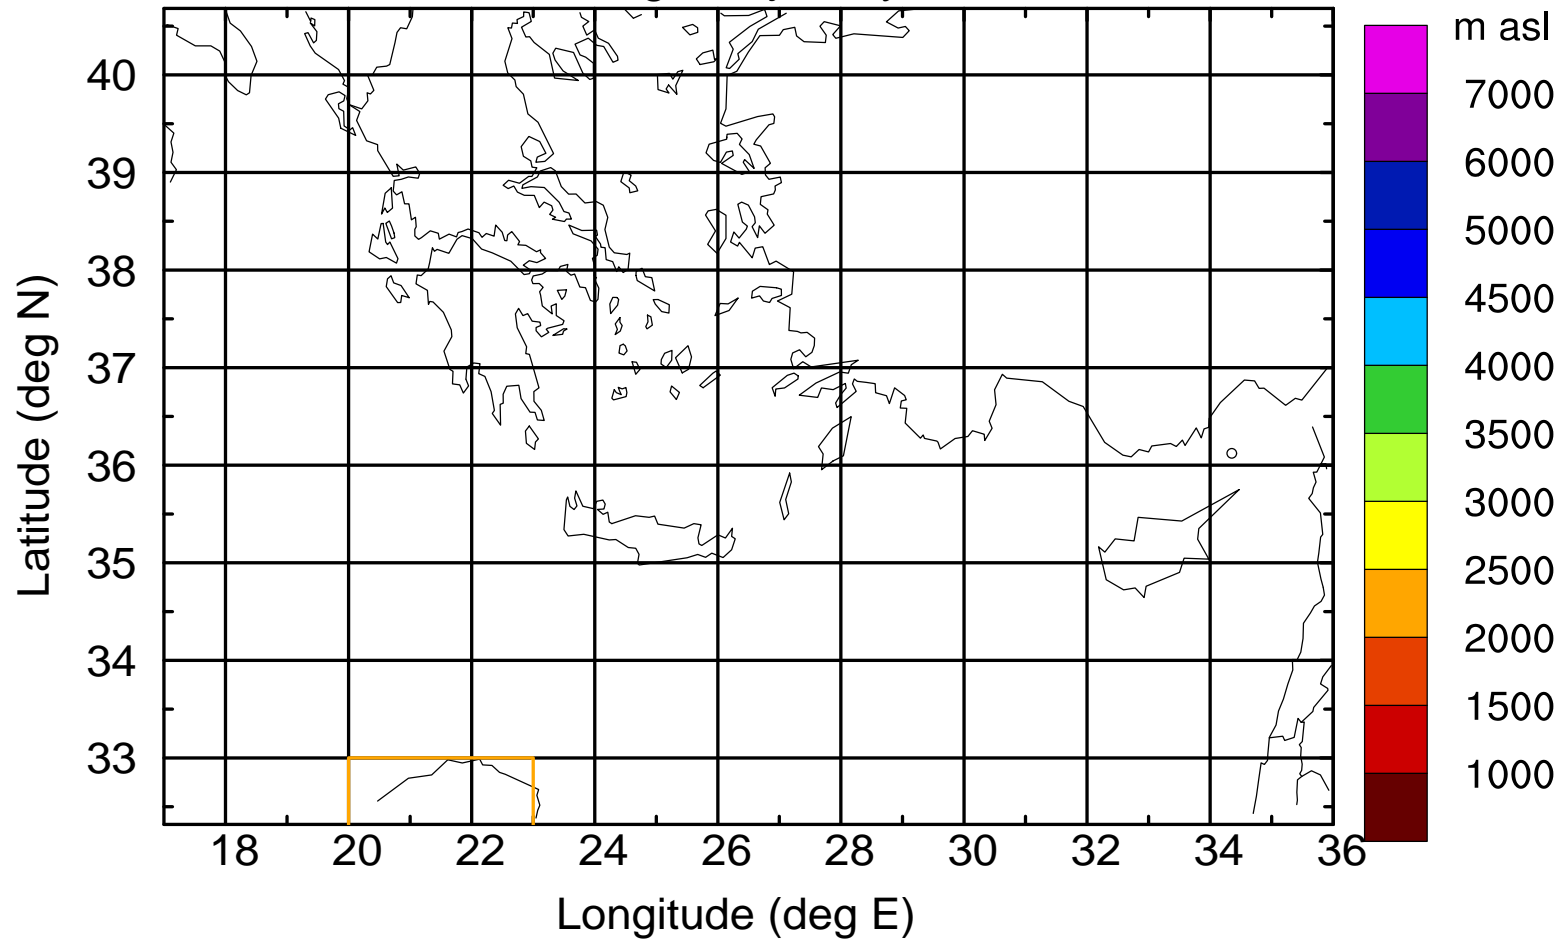

Paphos Airport ground station 20170422 18:00 UTC

Flight trajectory