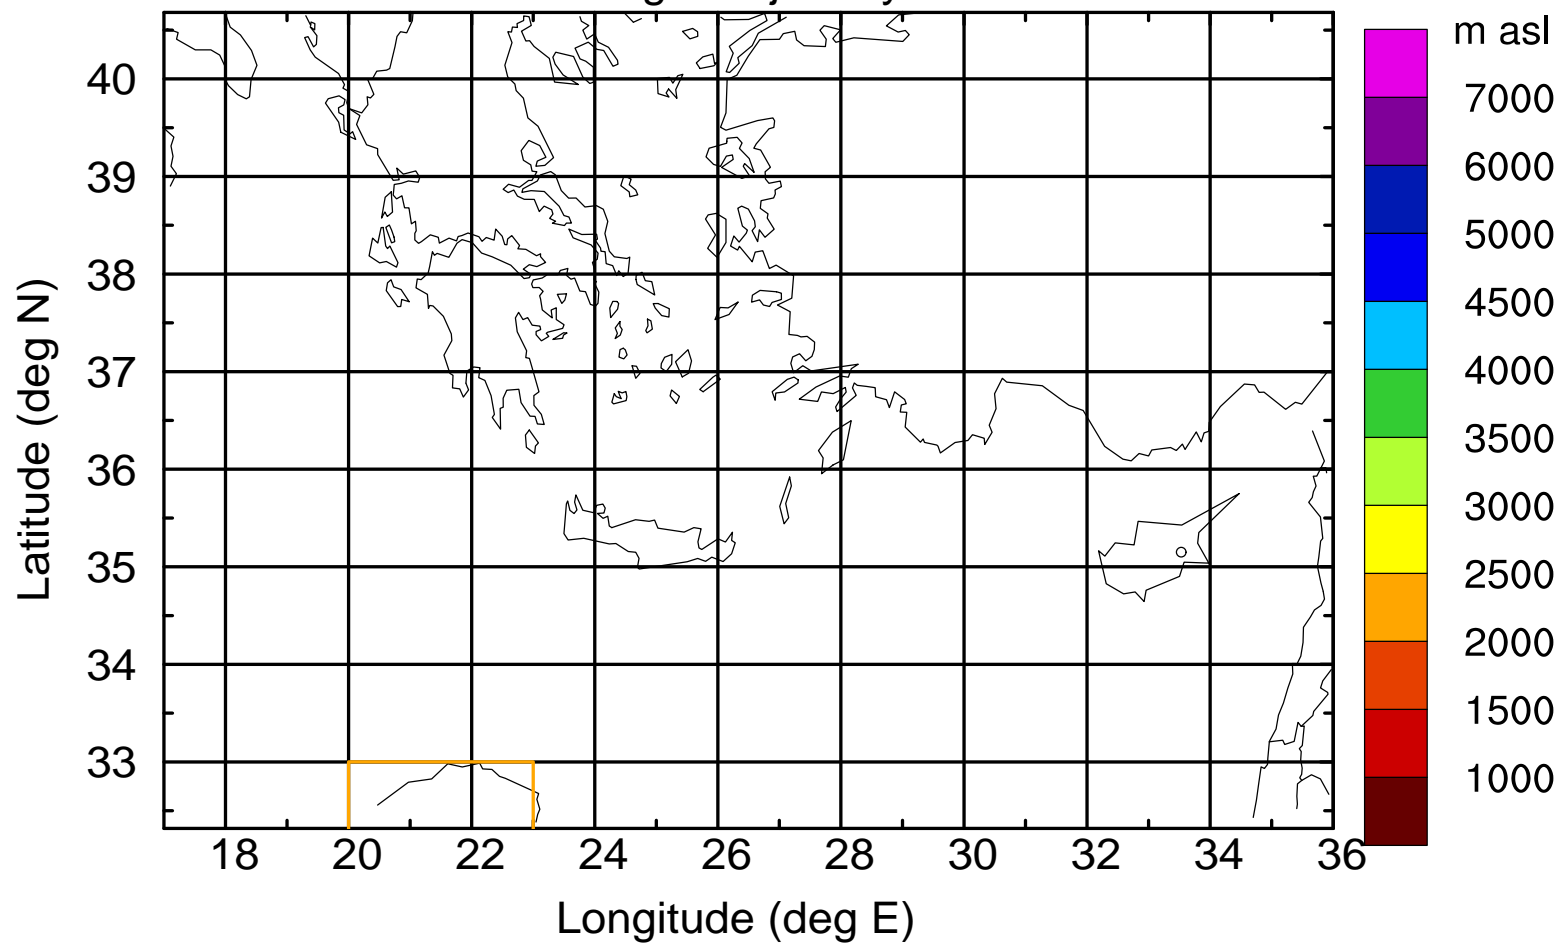

Paphos Airport ground station 20170422 18:00 UTC

Flight trajectory