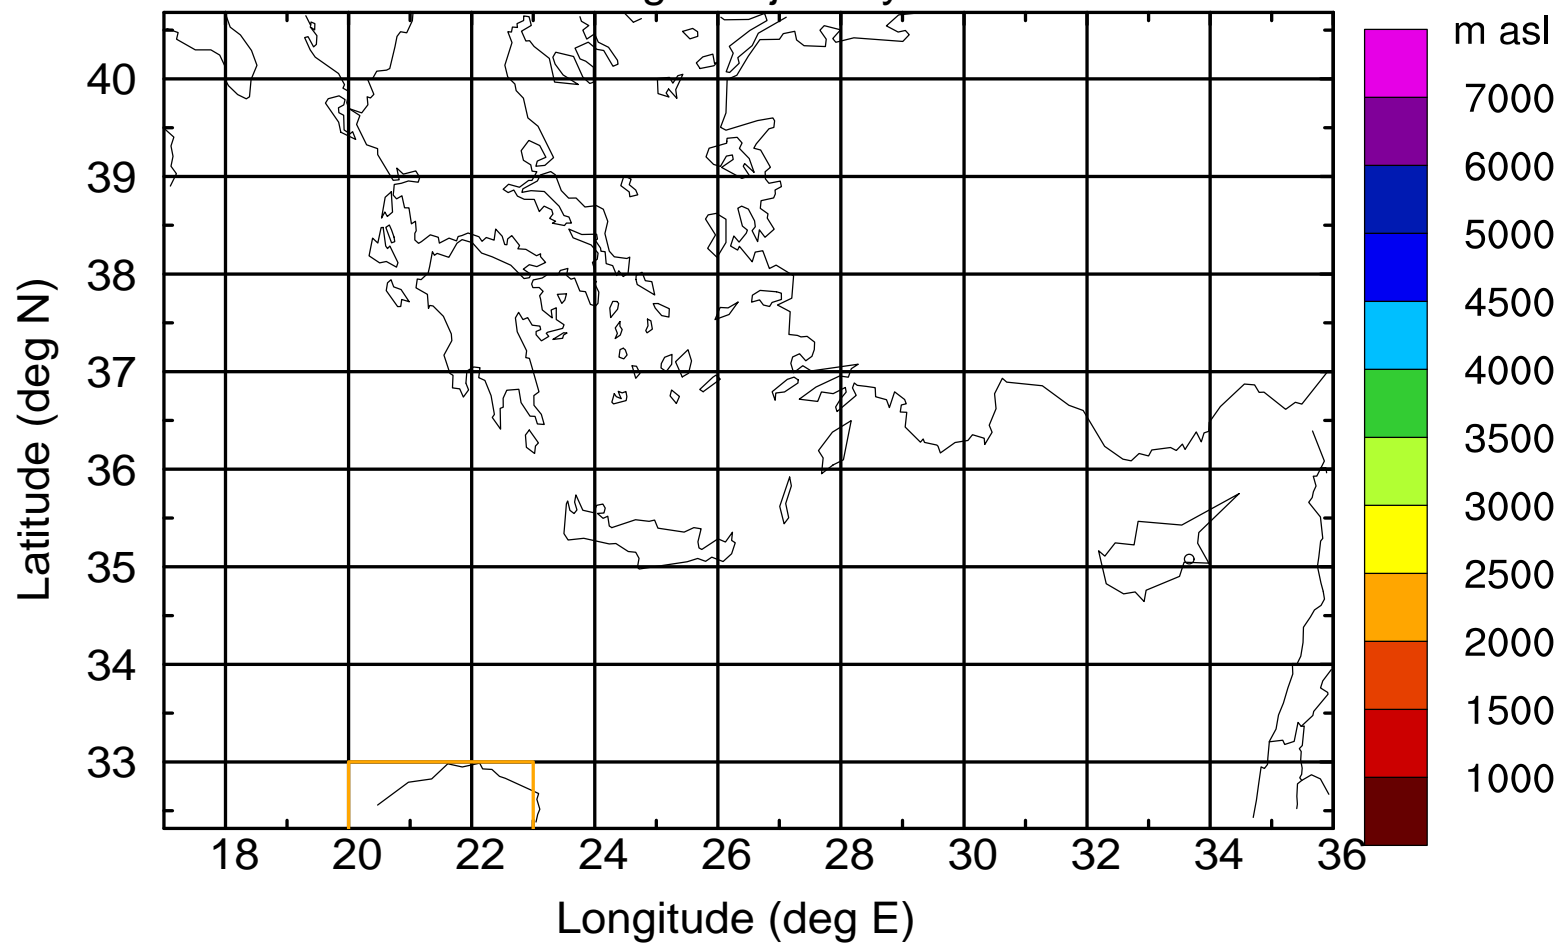

Paphos Airport ground station 20170422 18:00 UTC

Flight trajectory