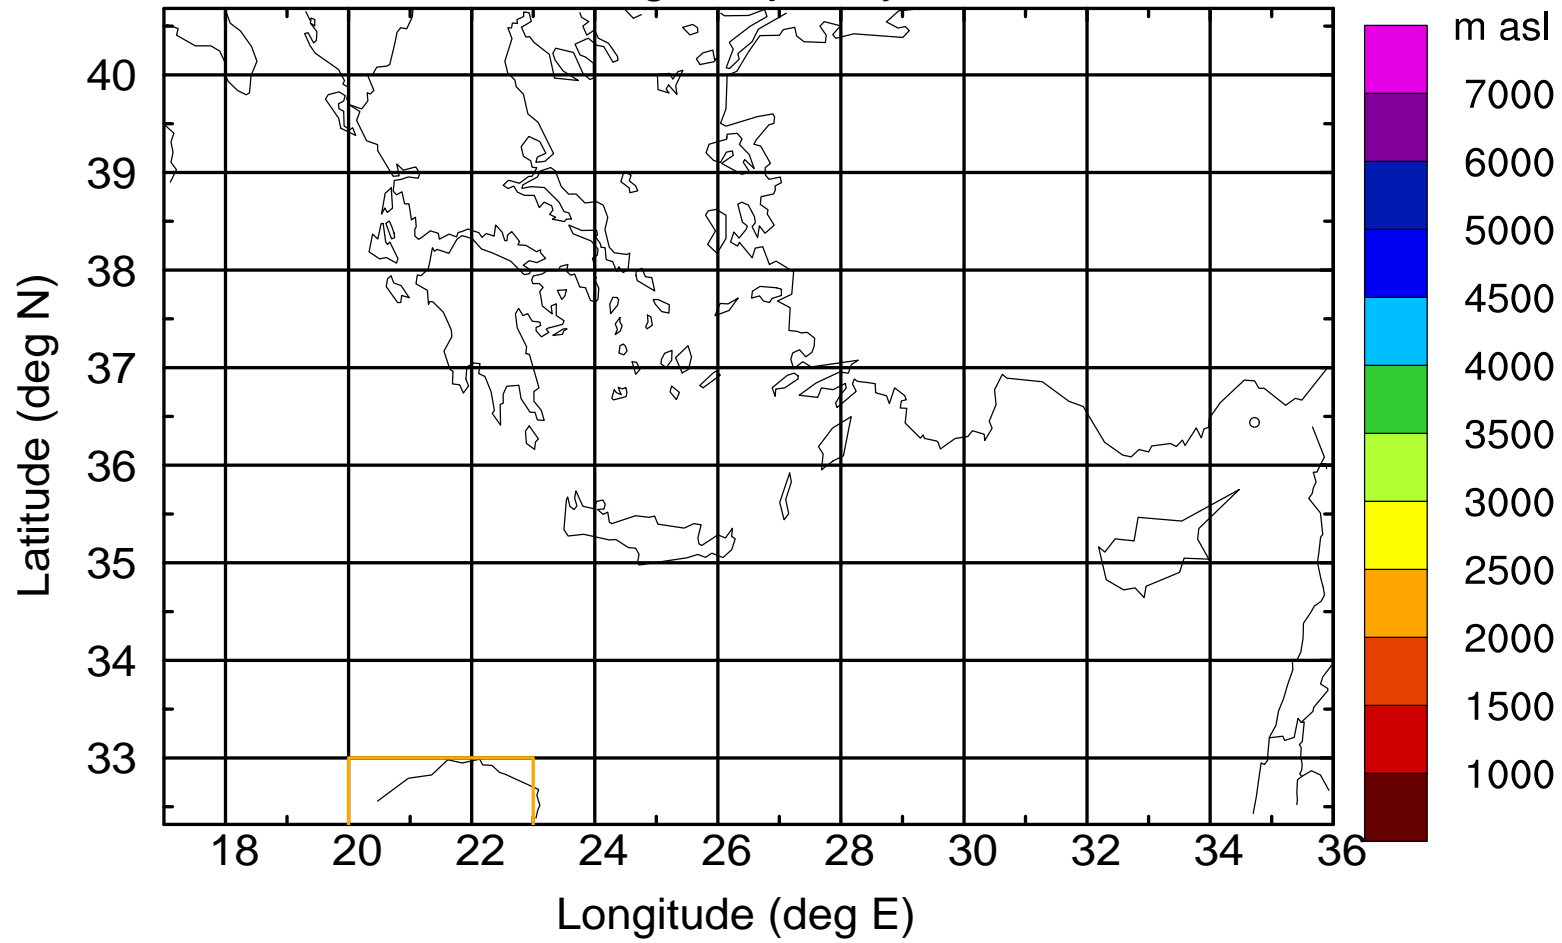

Paphos Airport ground station 20170422 18:00 UTC

Flight trajectory