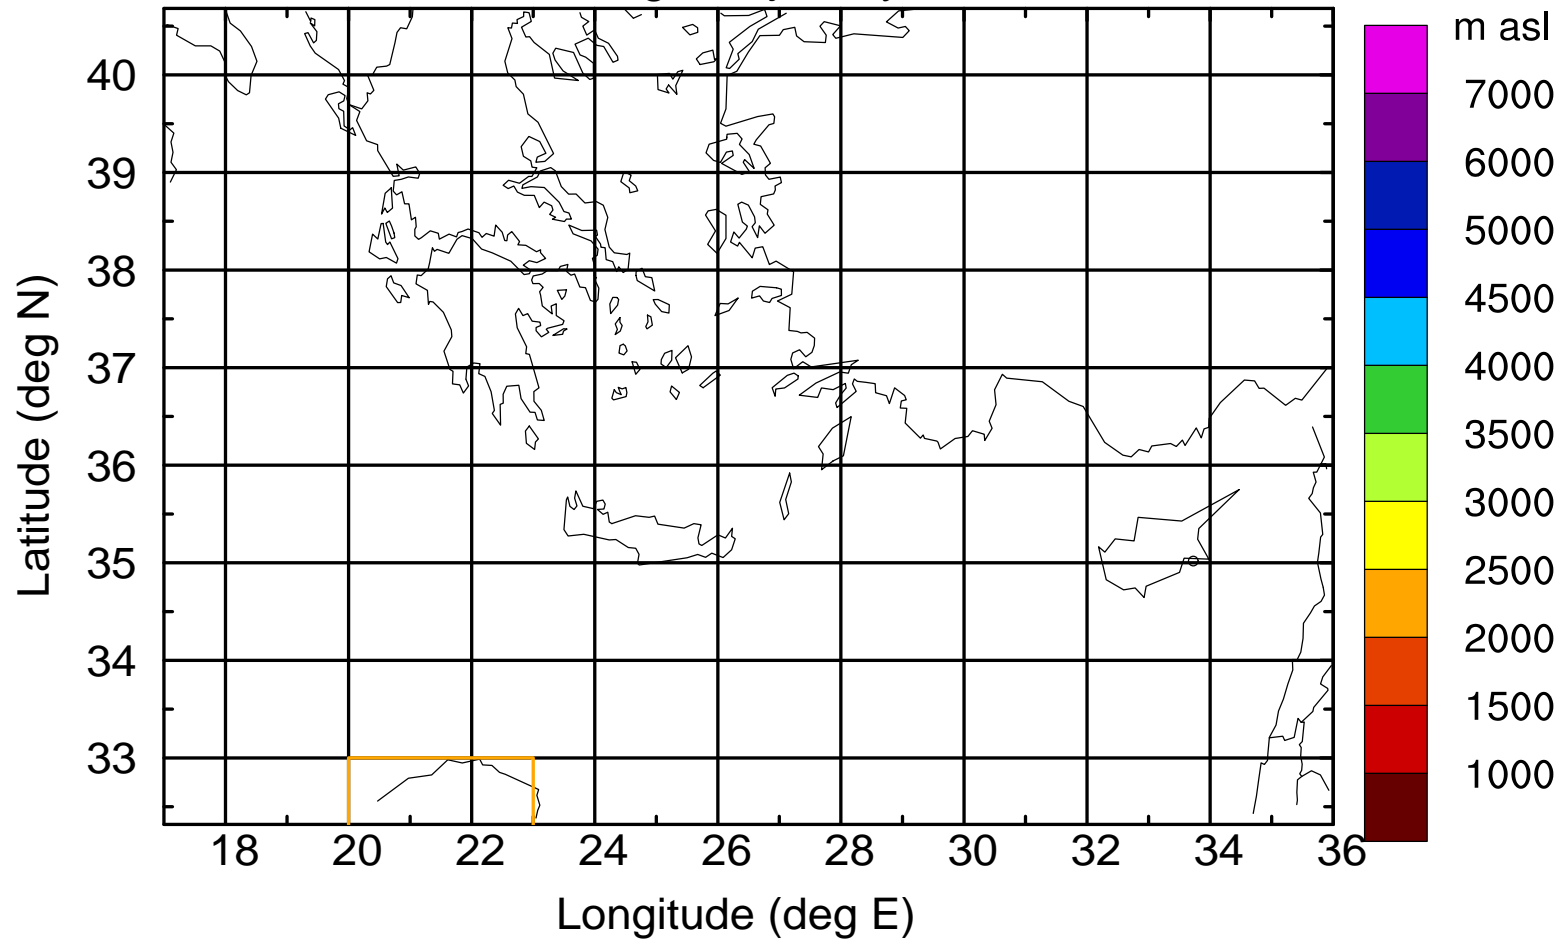

Paphos Airport ground station 20170422 18:00 UTC

Flight trajectory