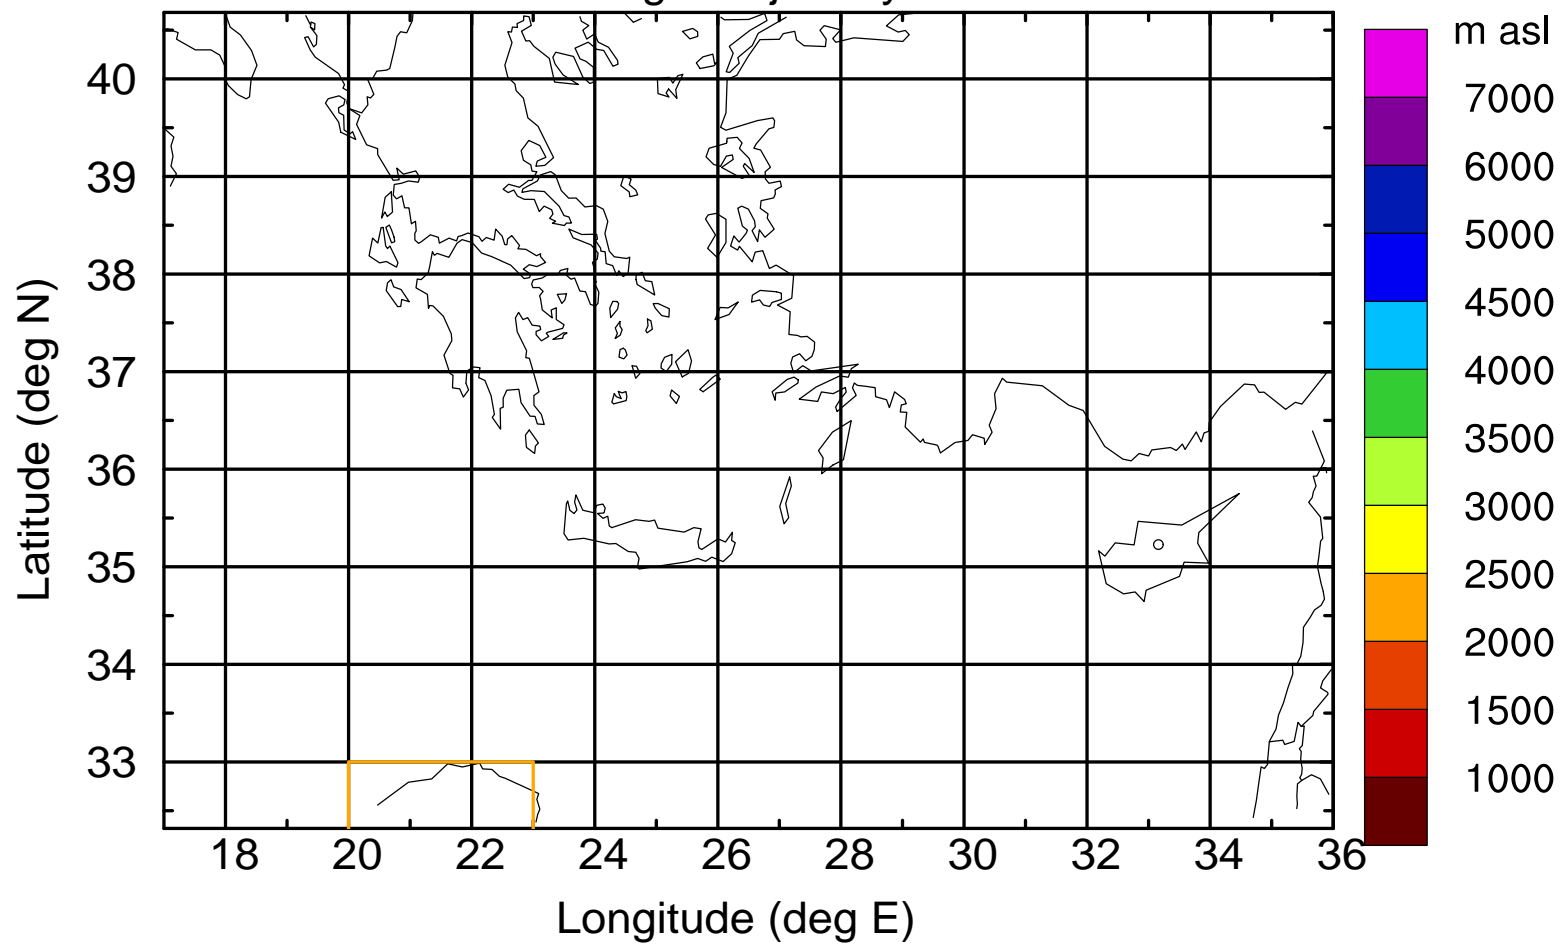

Paphos Airport ground station 20170422 18:00 UTC

Flight trajectory