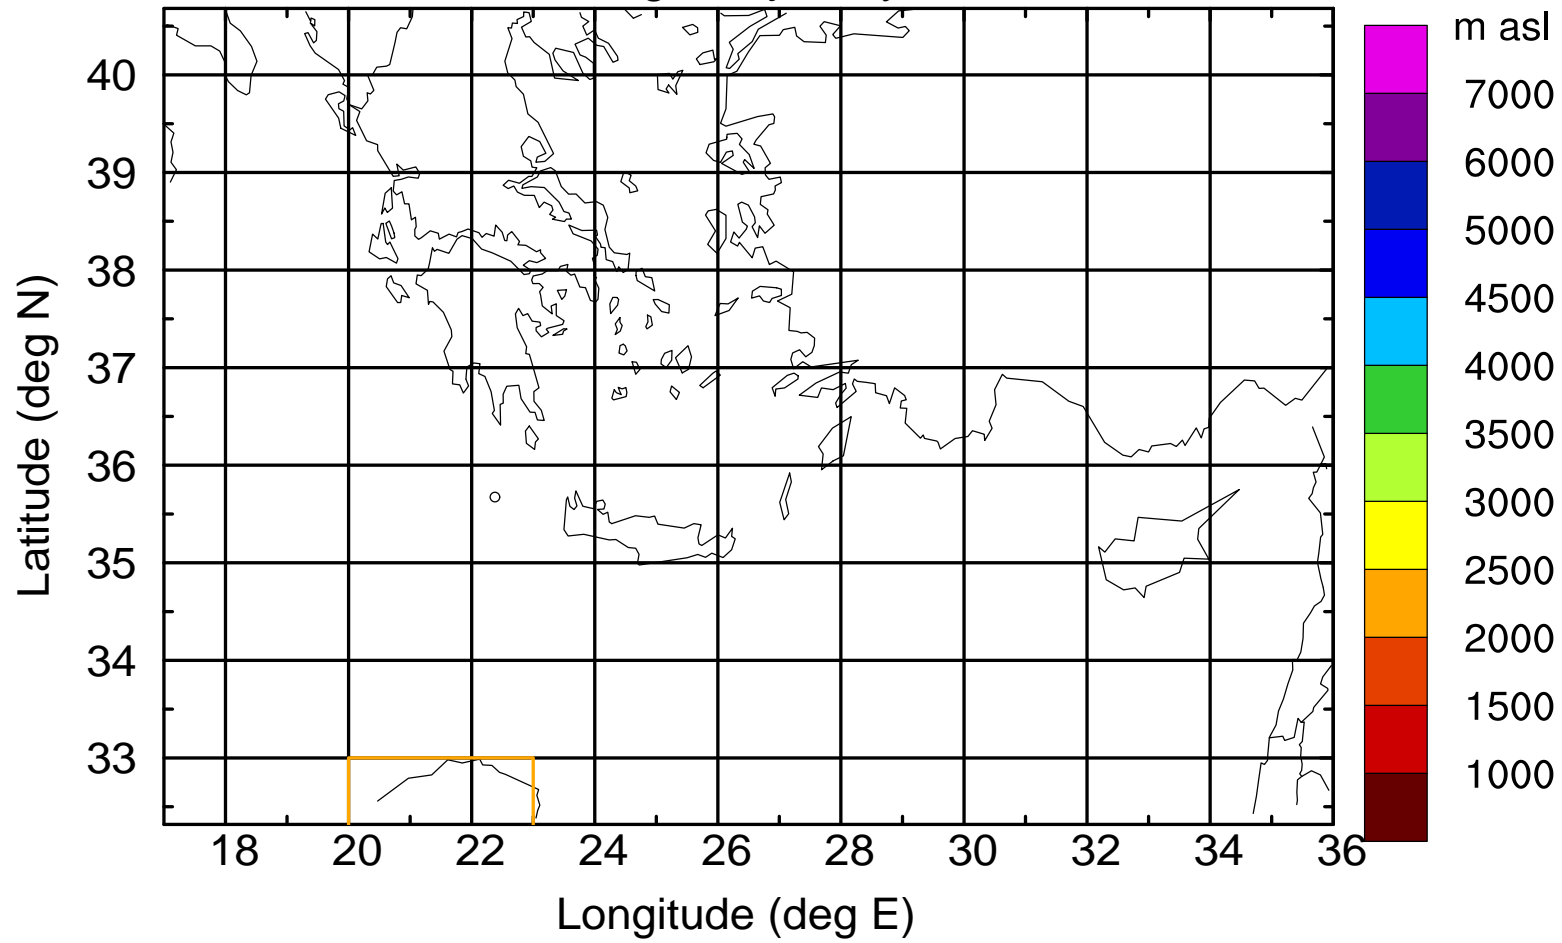

Paphos Airport ground station 20170422 18:00 UTC

Flight trajectory