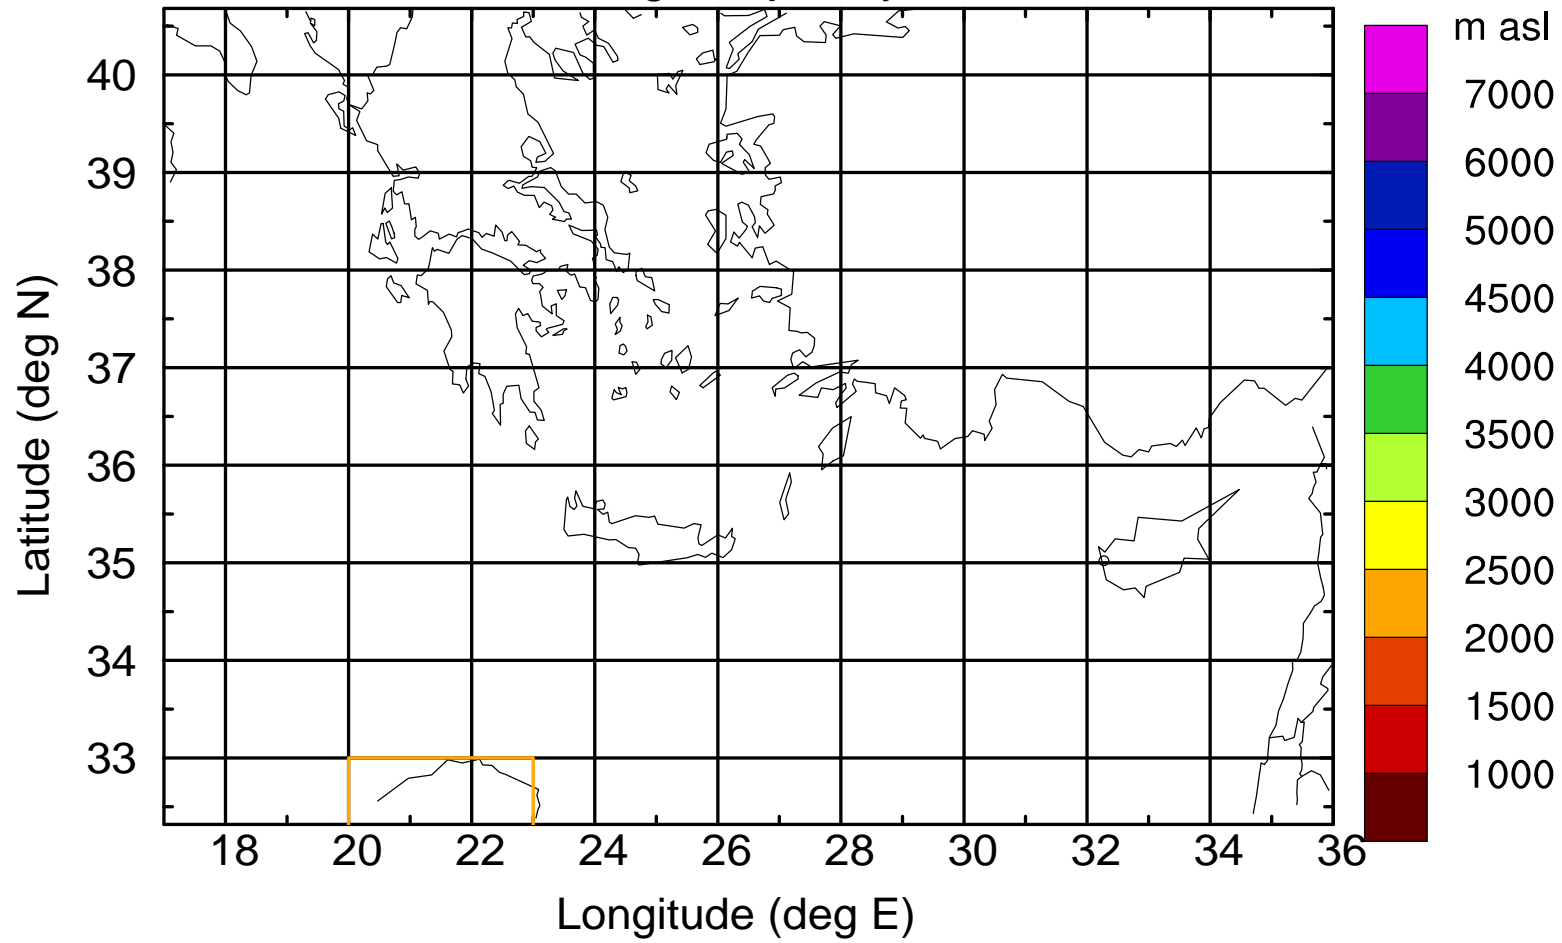

Paphos Airport ground station 20170422 18:00 UTC

Flight trajectory