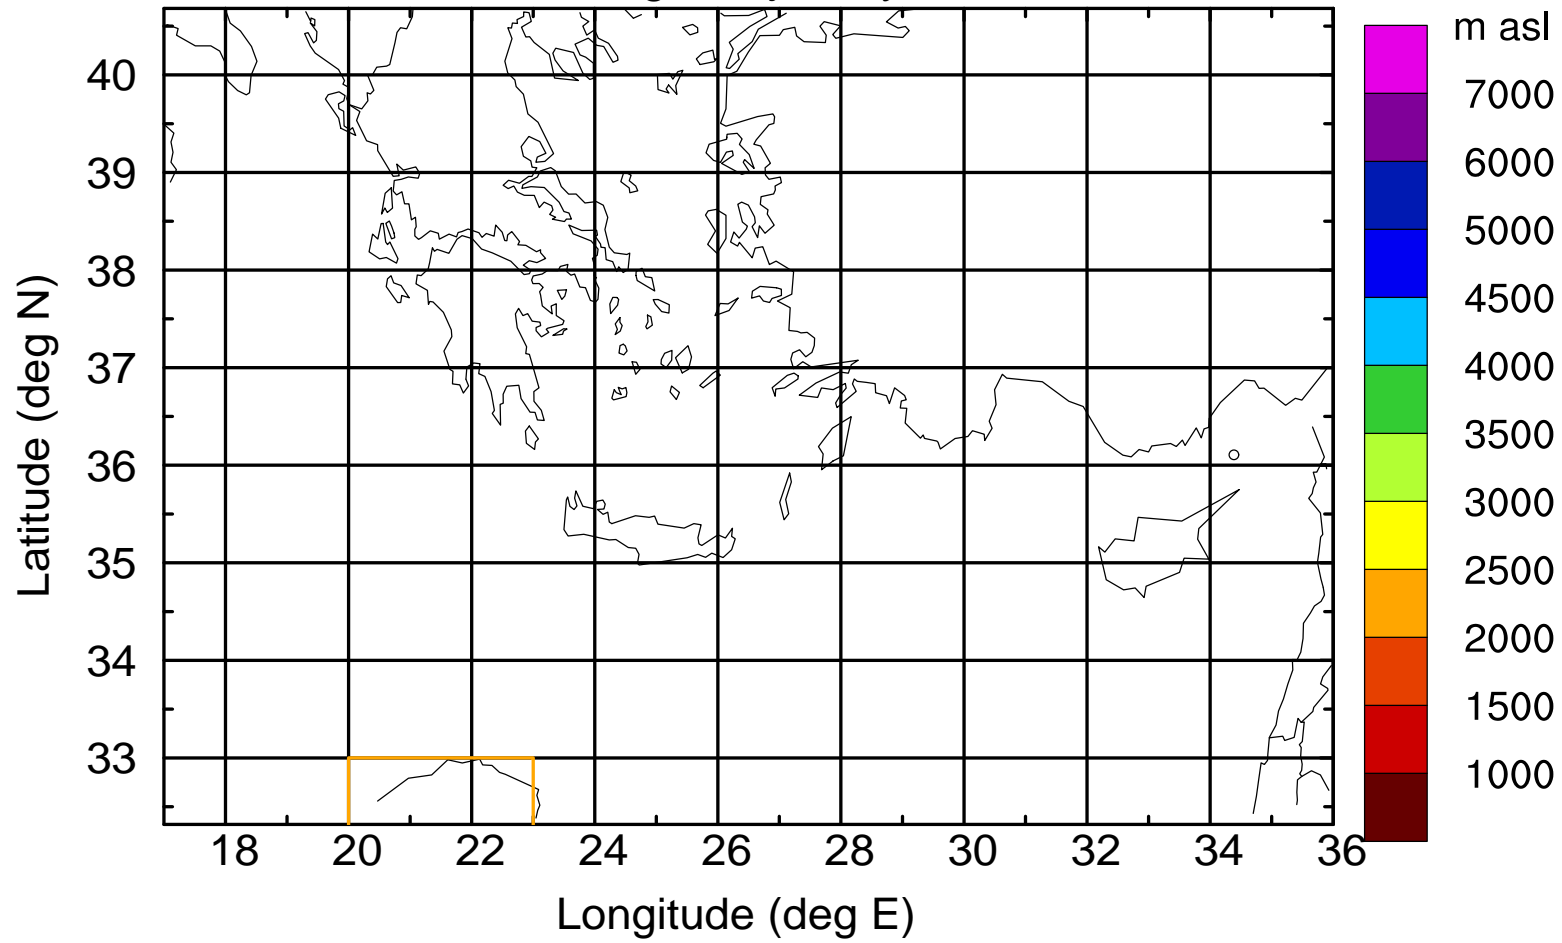

Paphos Airport ground station 20170422 18:00 UTC

Flight trajectory