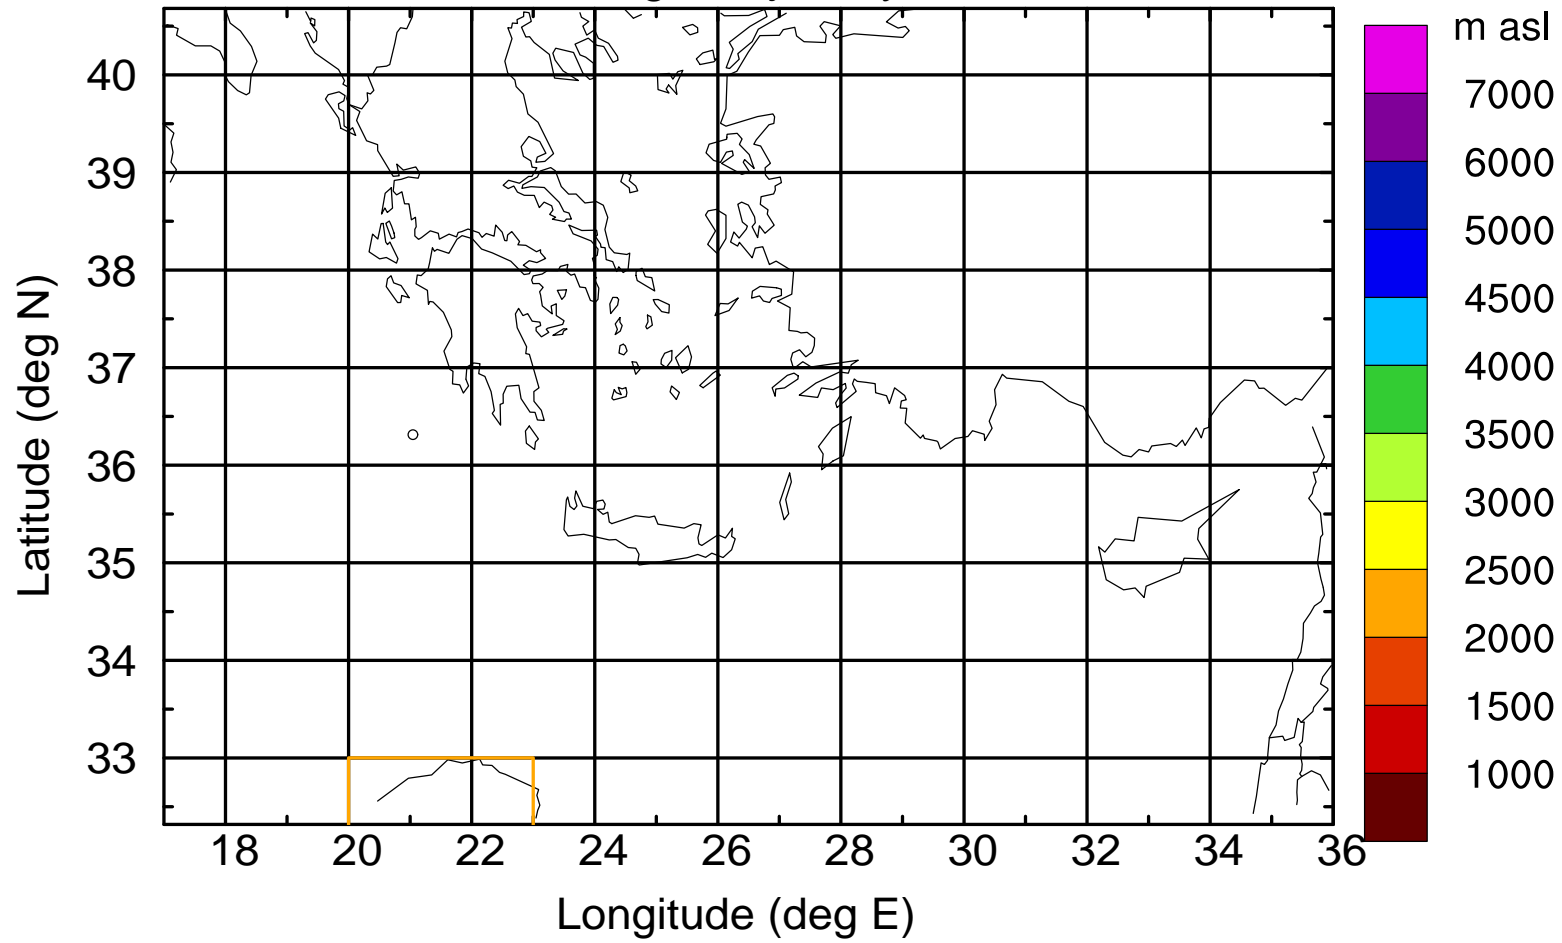

Paphos Airport ground station 20170422 18:00 UTC

Flight trajectory