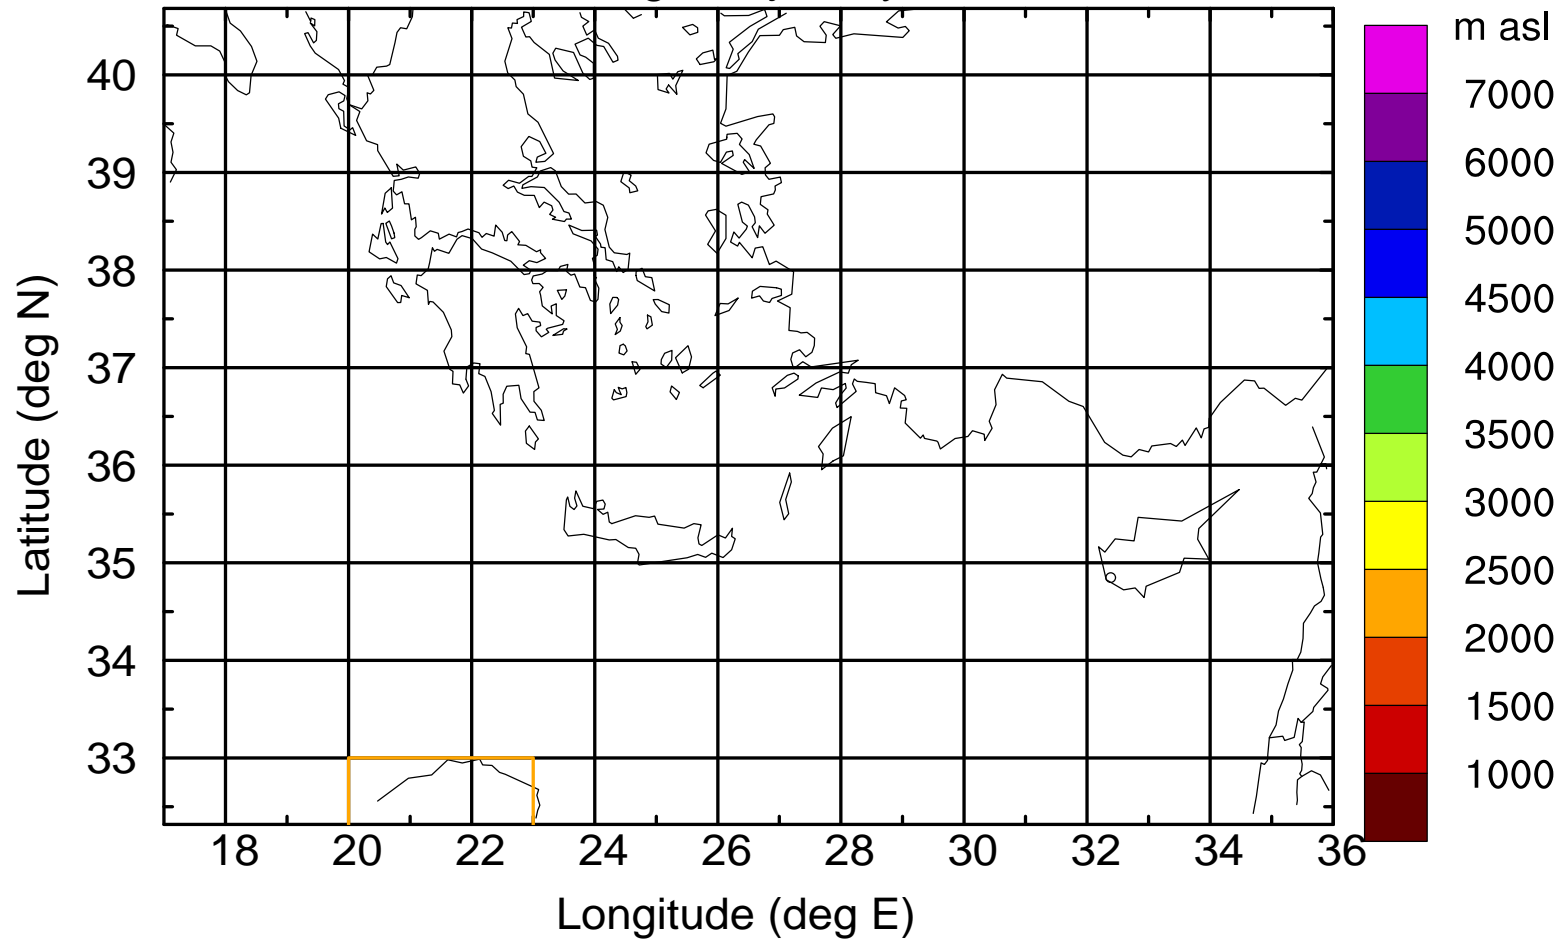

Paphos Airport ground station 20170422 18:00 UTC

Flight trajectory