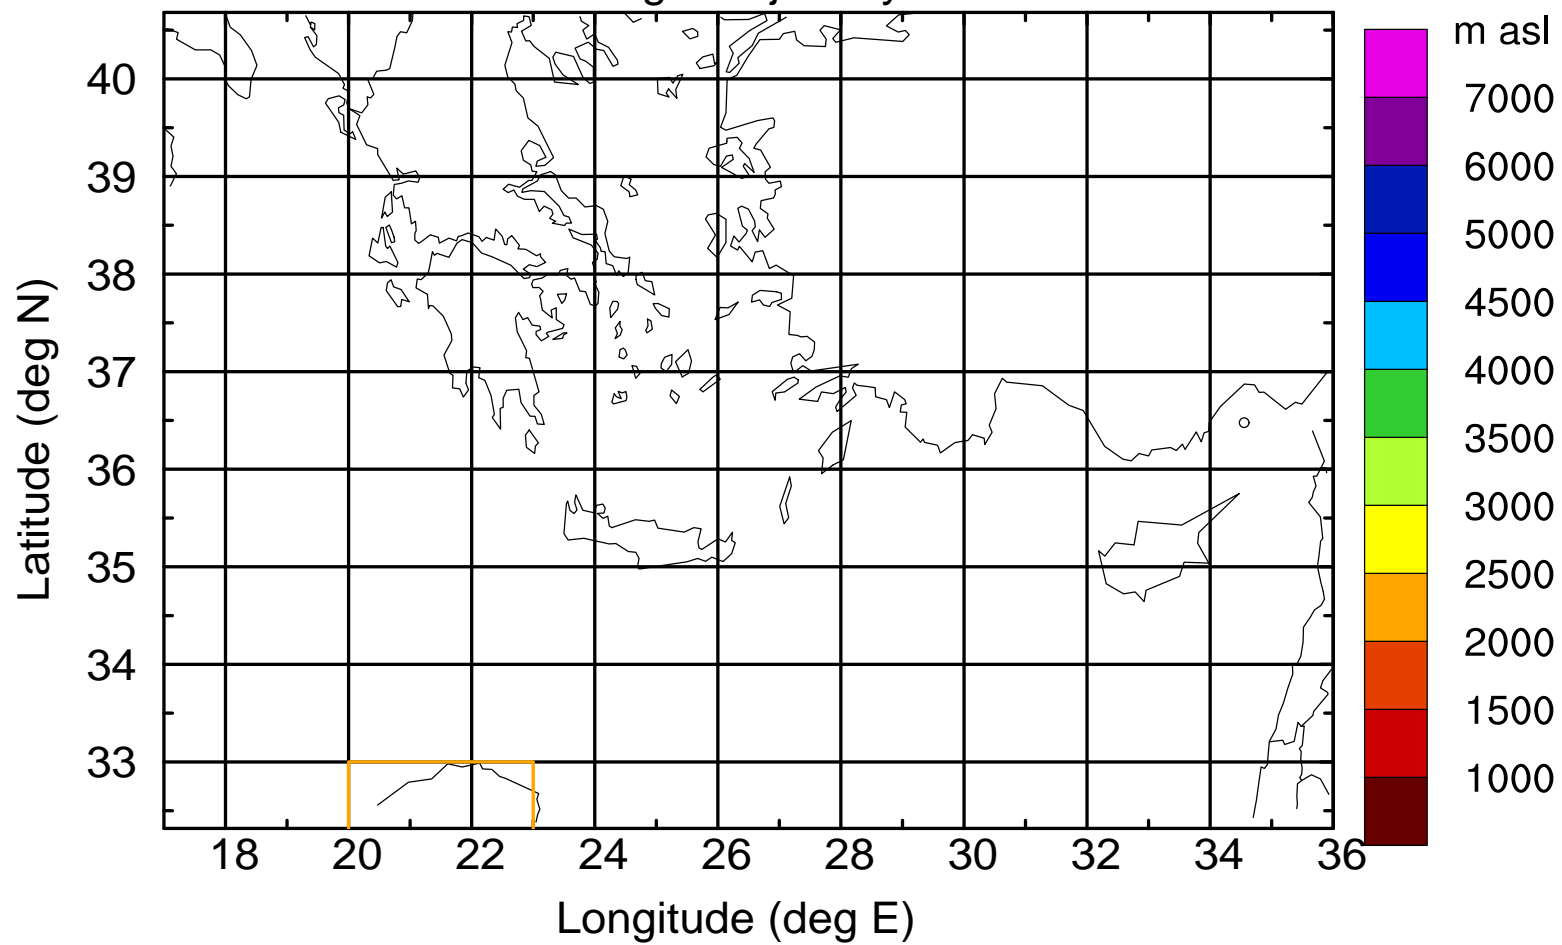

Paphos Airport ground station 20170422 18:00 UTC

Flight trajectory