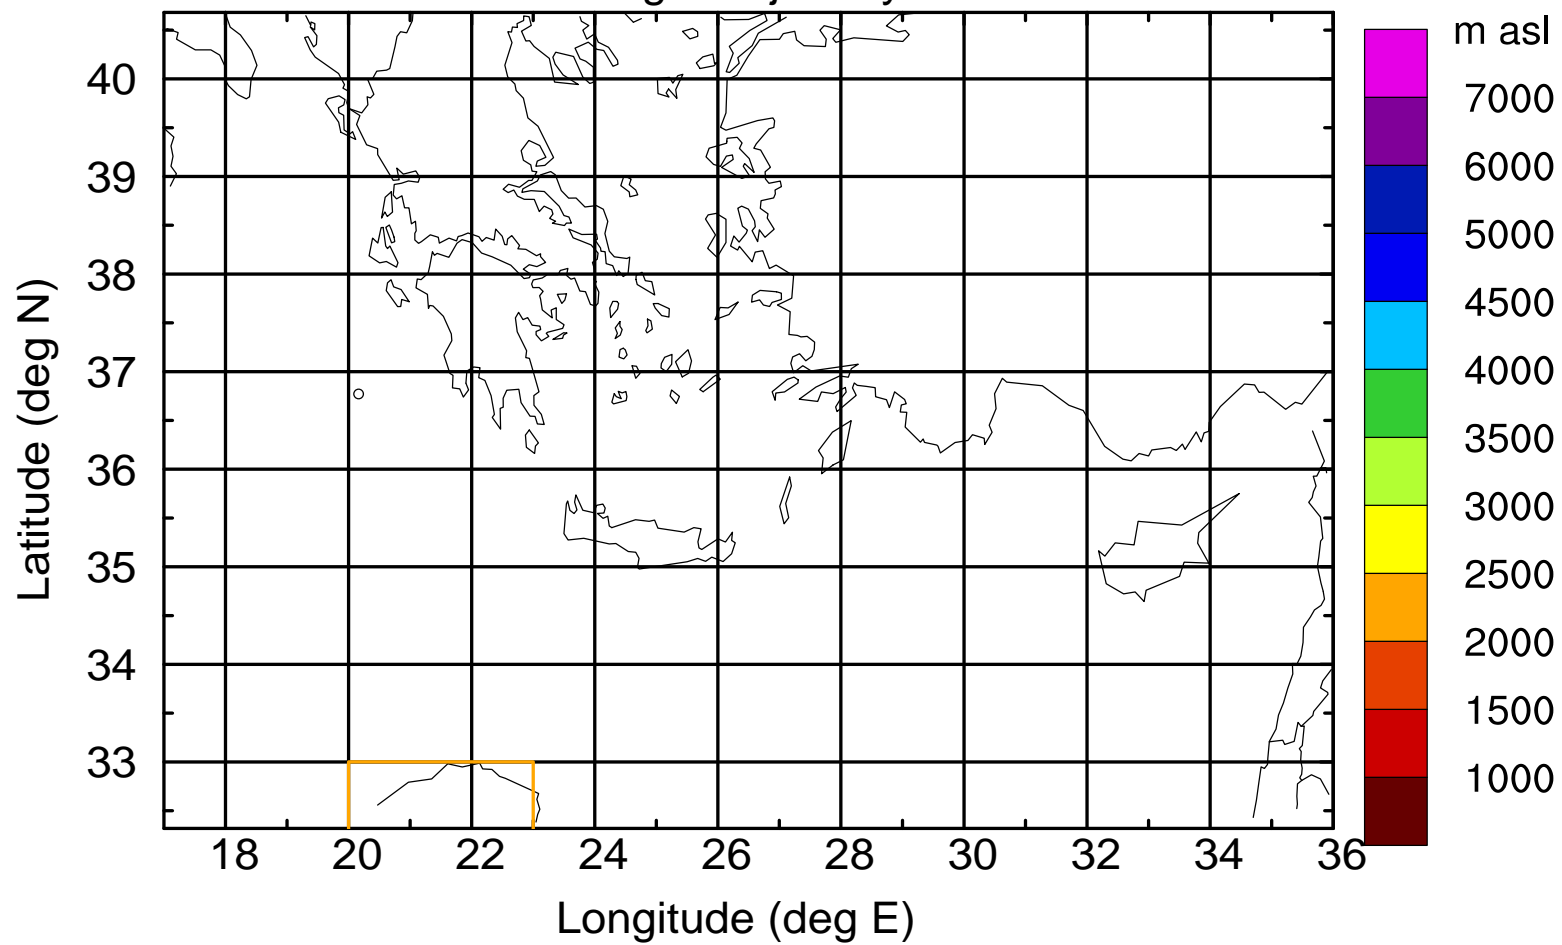

Paphos Airport ground station 20170422 18:00 UTC

Flight trajectory