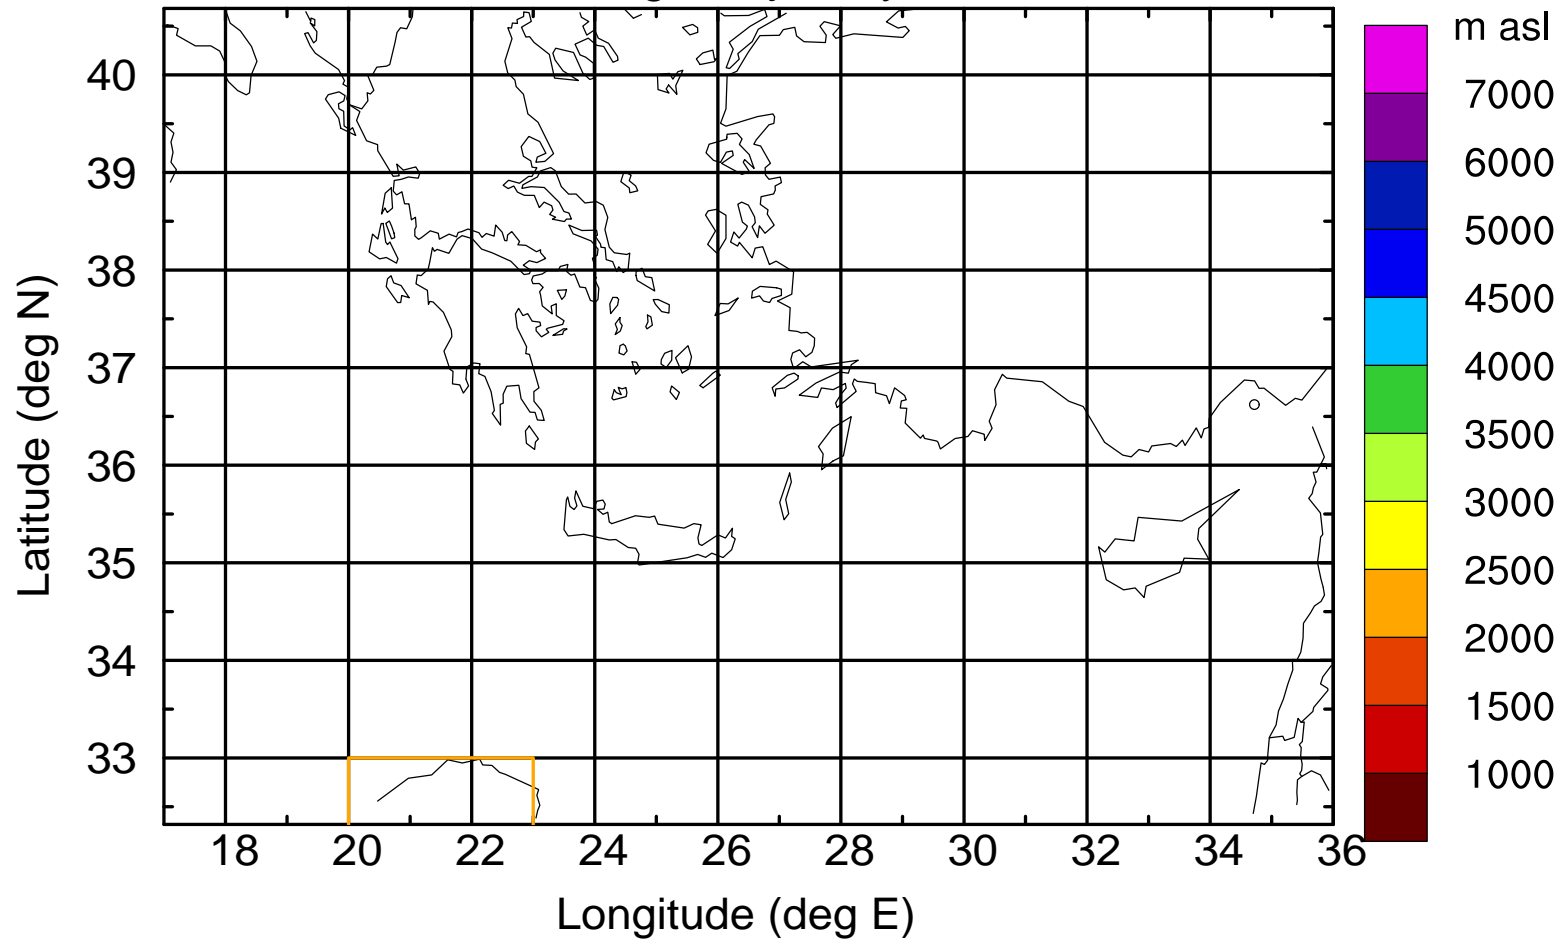

Paphos Airport ground station 20170422 18:00 UTC

Flight trajectory