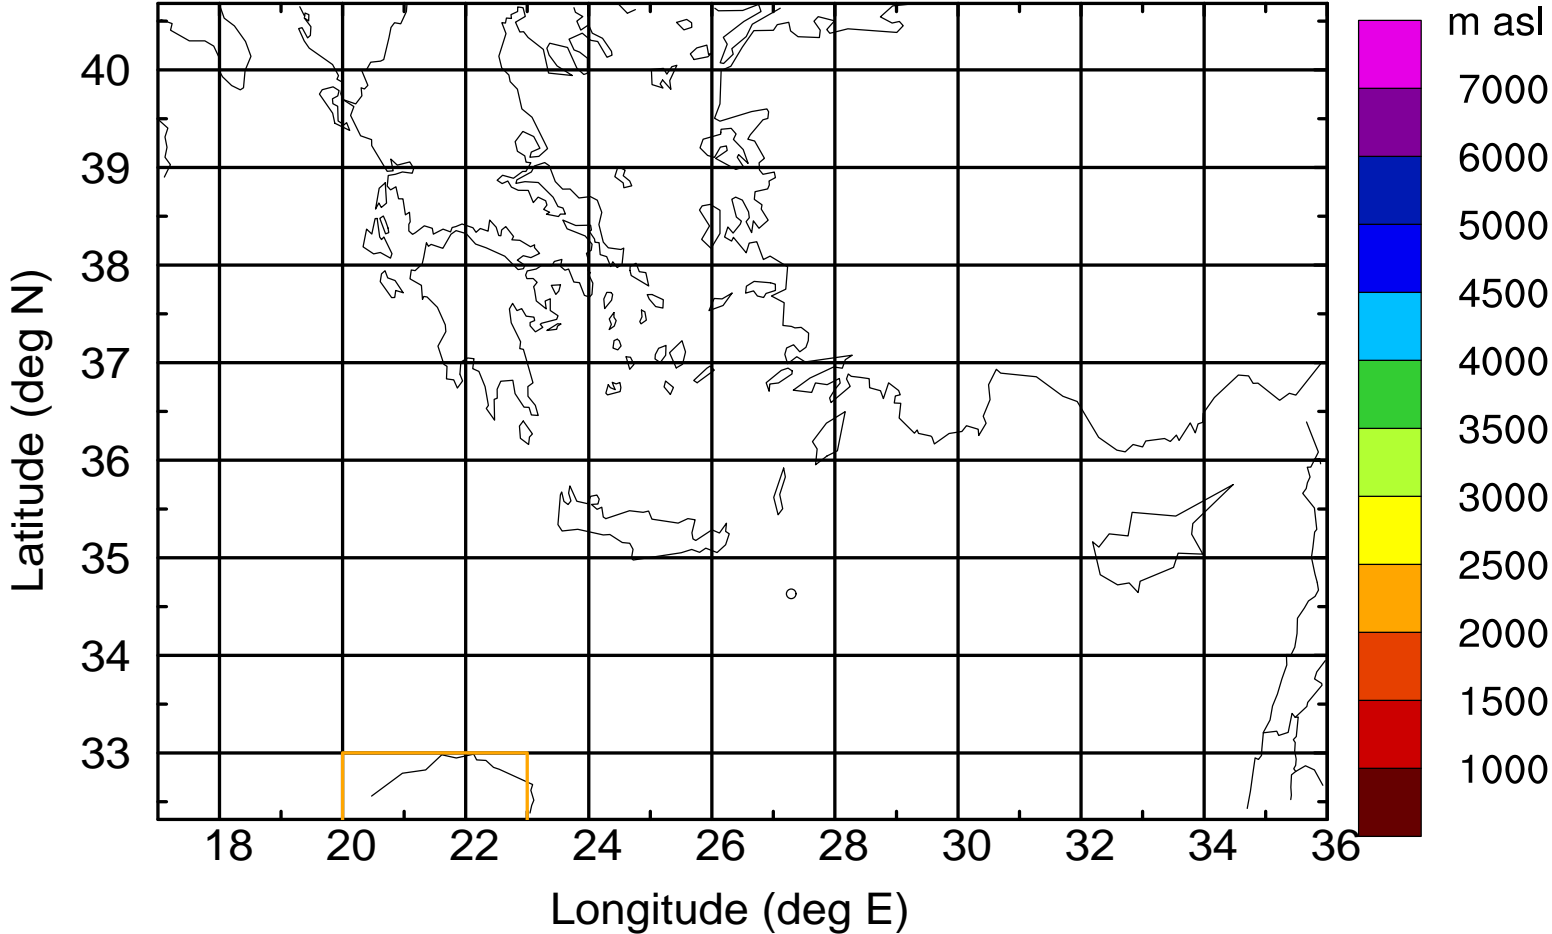

Paphos Airport ground station 20170422 18:00 UTC

Flight trajectory