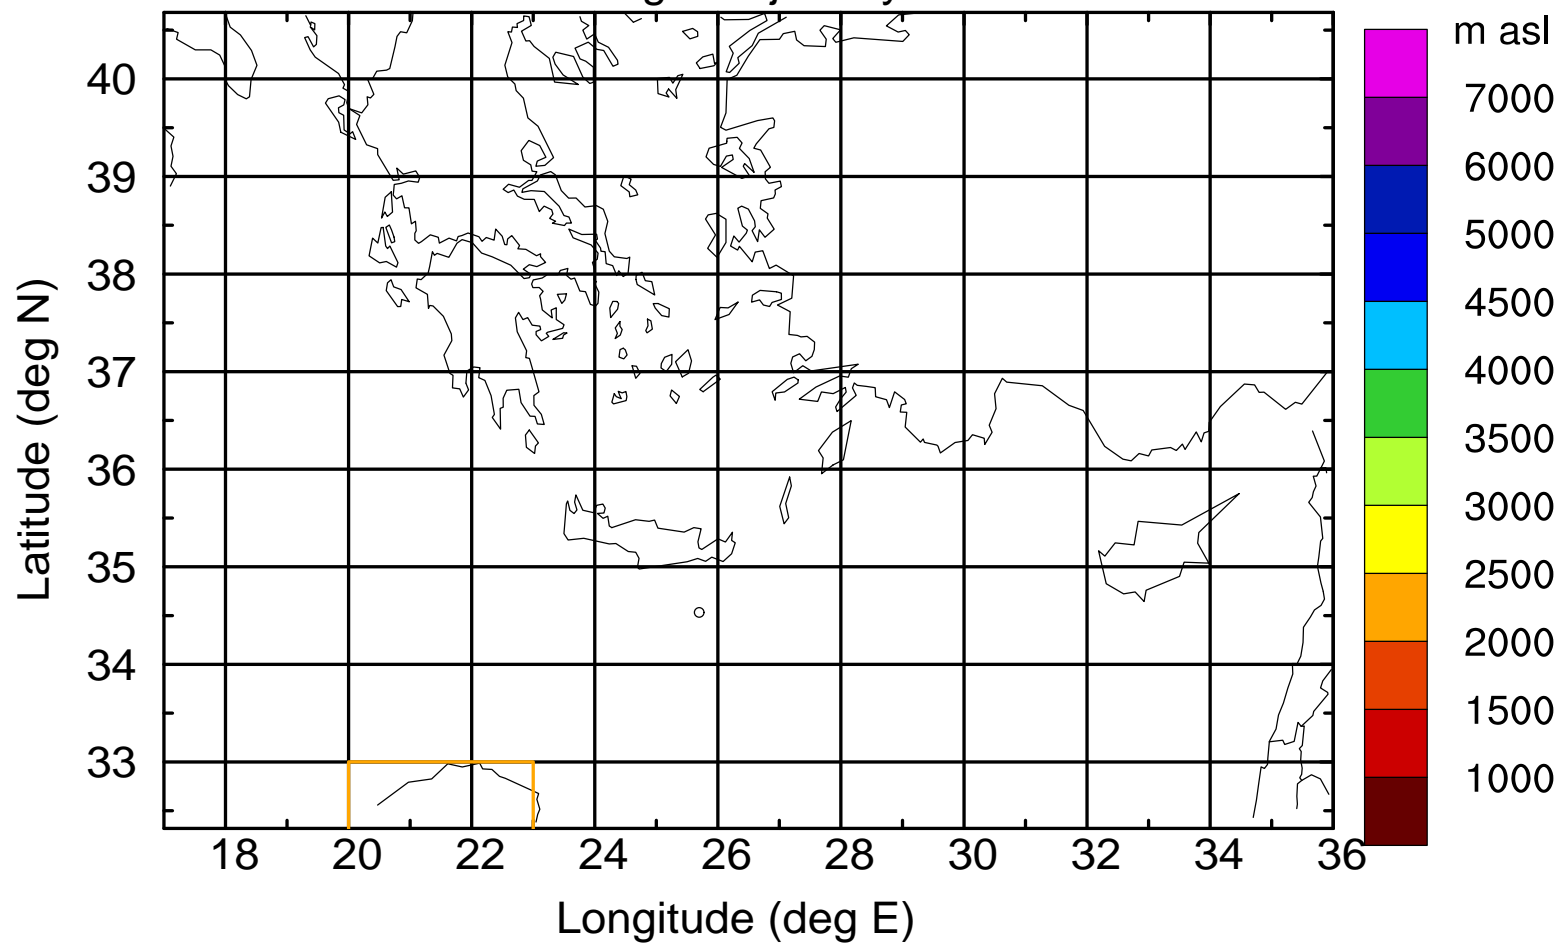

Paphos Airport ground station 20170422 18:00 UTC

Flight trajectory