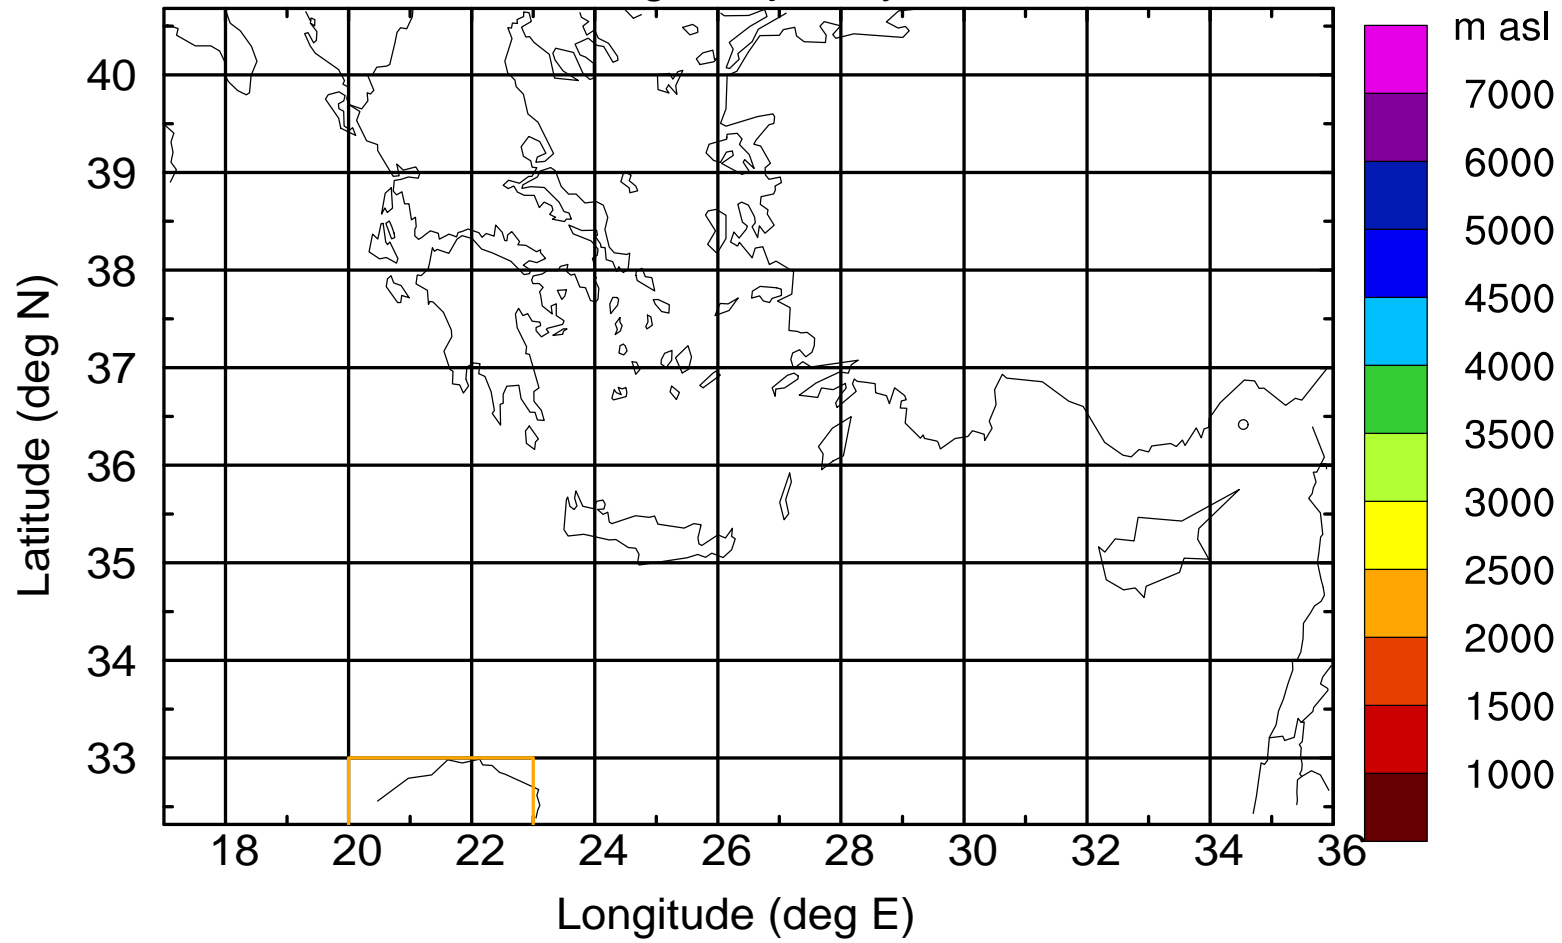

Paphos Airport ground station 20170422 18:00 UTC

Flight trajectory