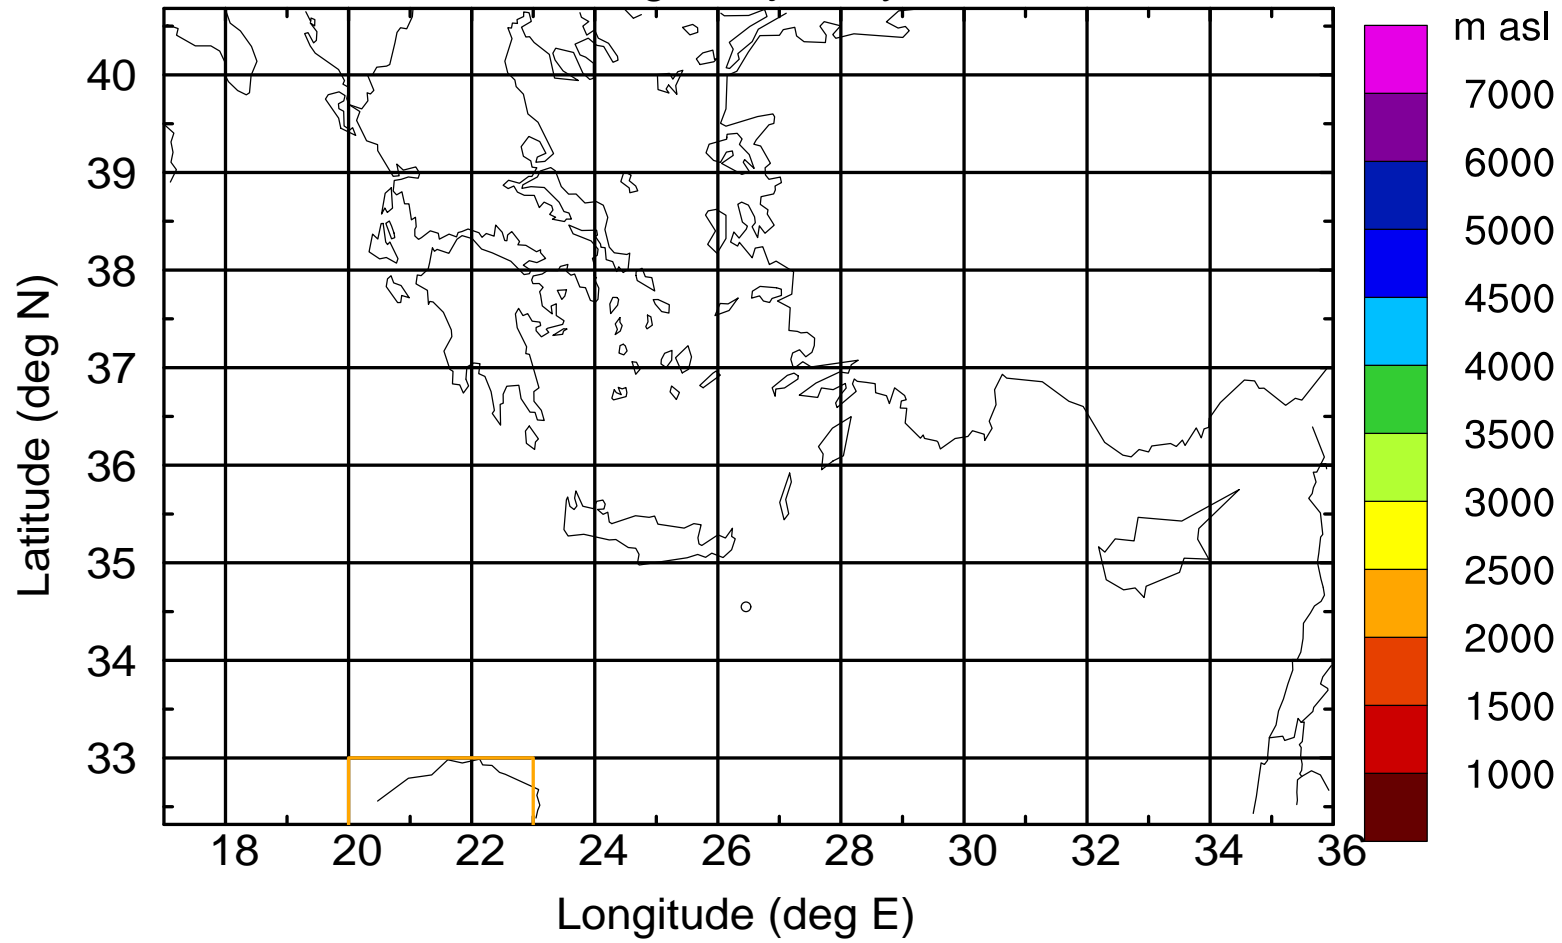

Paphos Airport ground station 20170422 18:00 UTC

Flight trajectory