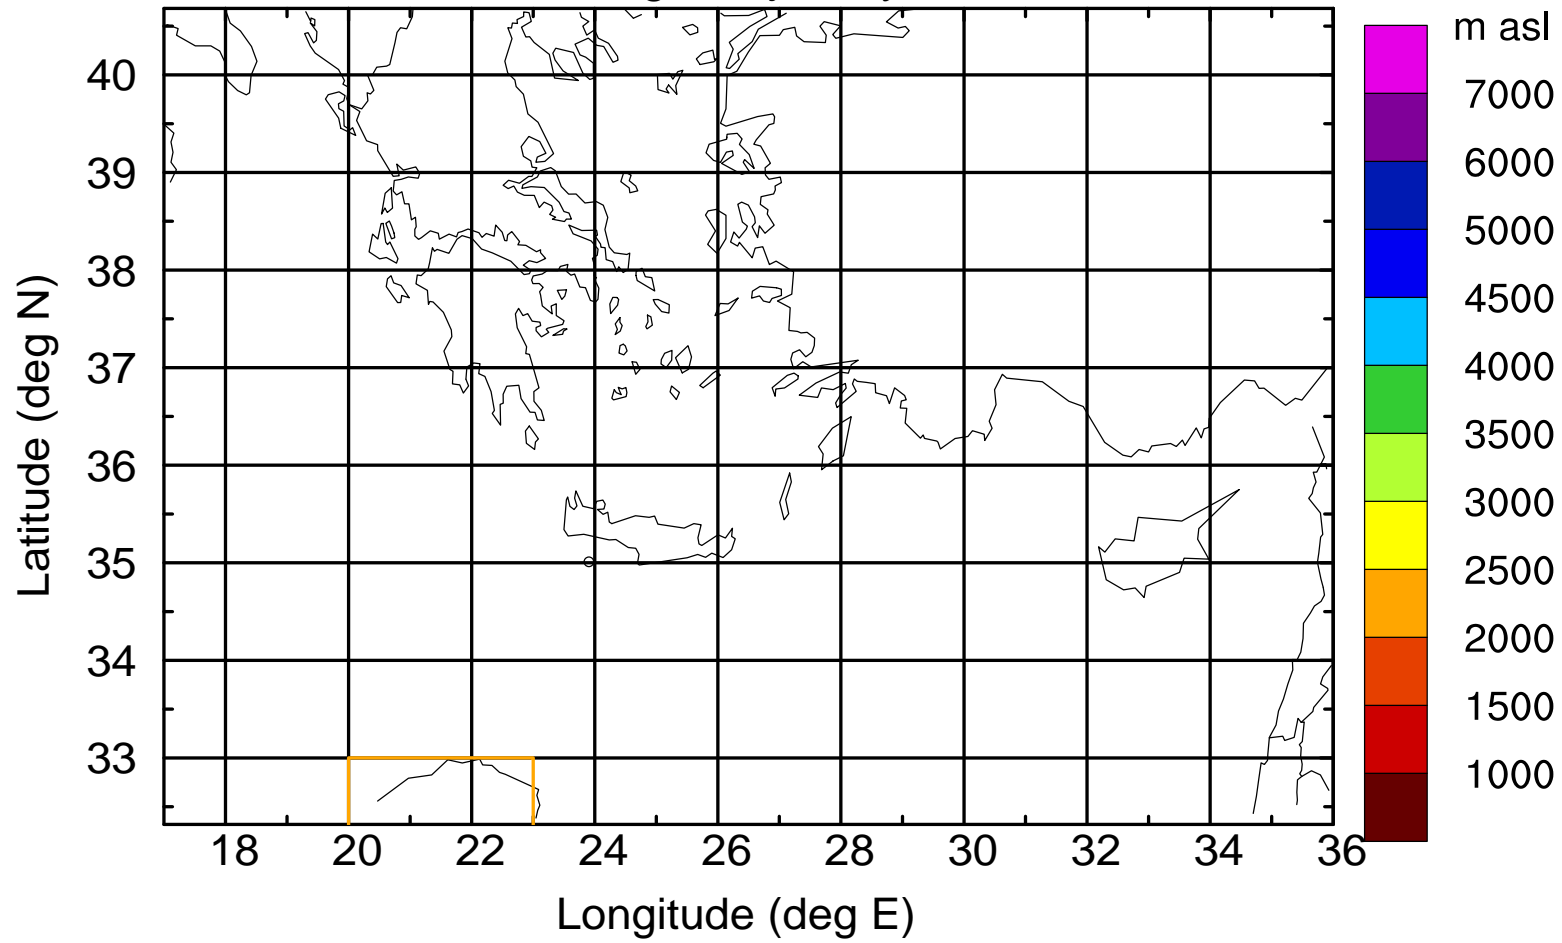

Paphos Airport ground station 20170422 18:00 UTC

Flight trajectory