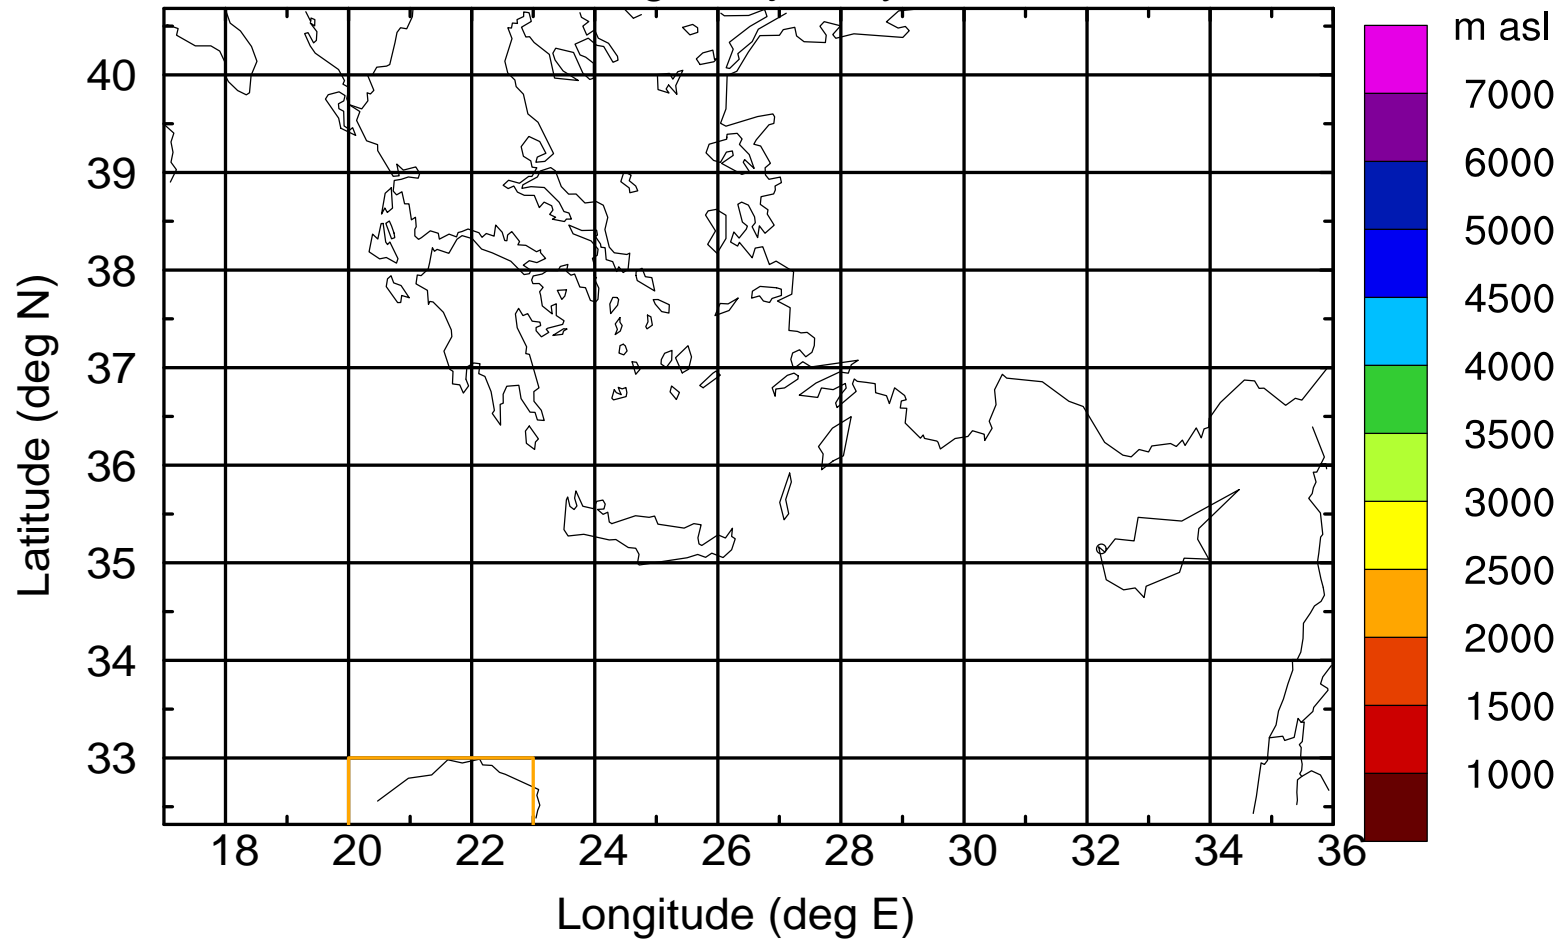

Paphos Airport ground station 20170422 18:00 UTC

Flight trajectory