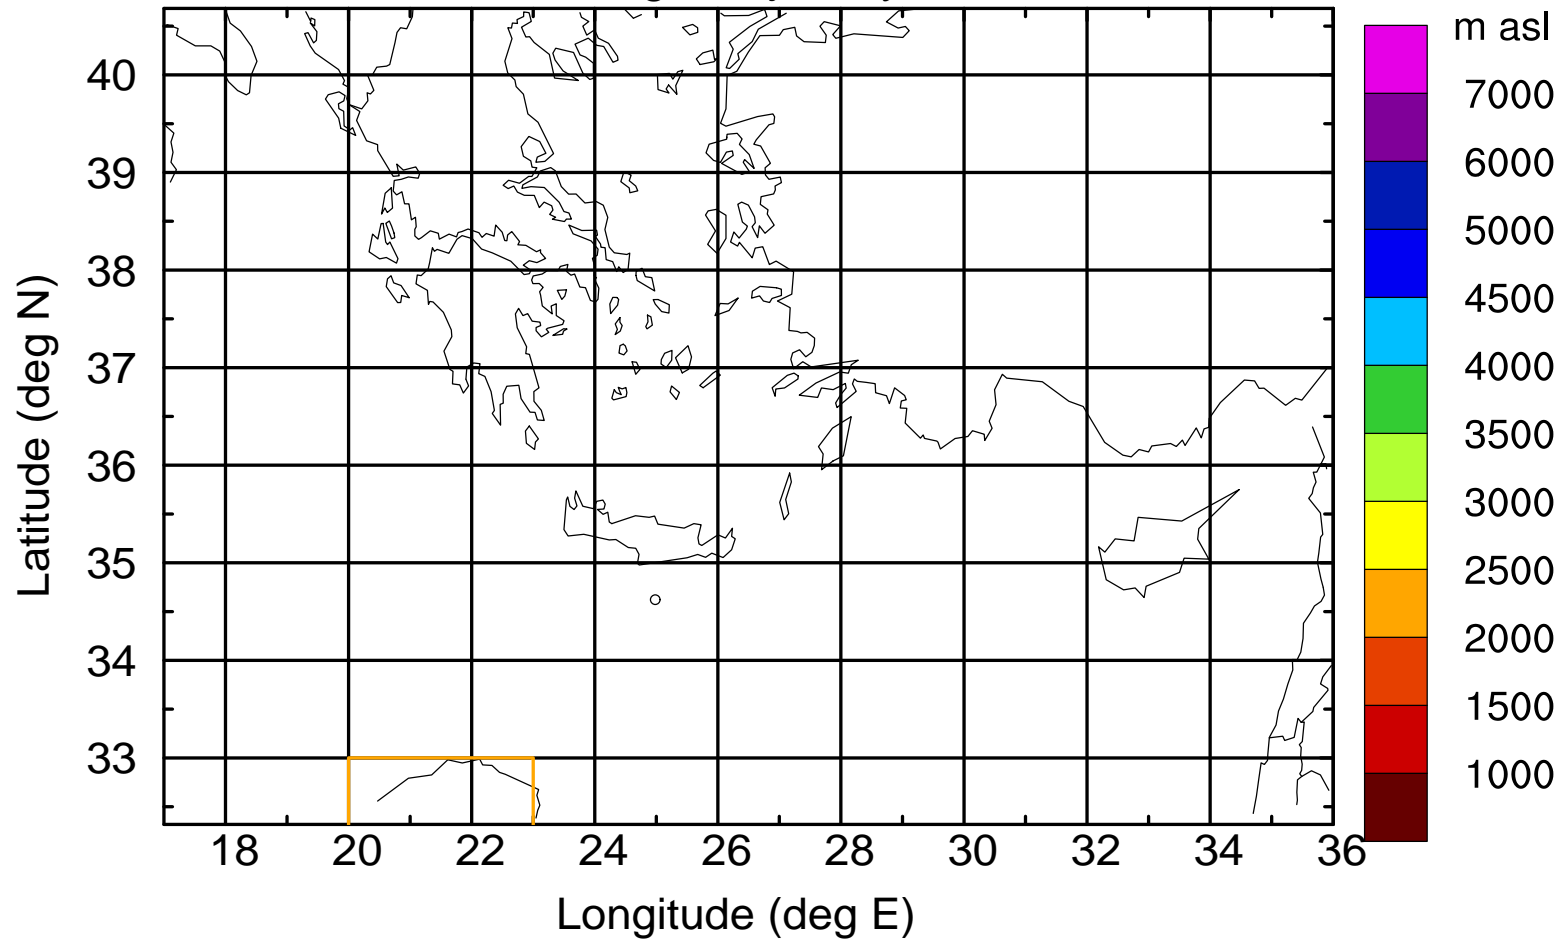

Paphos Airport ground station 20170422 18:00 UTC

Flight trajectory