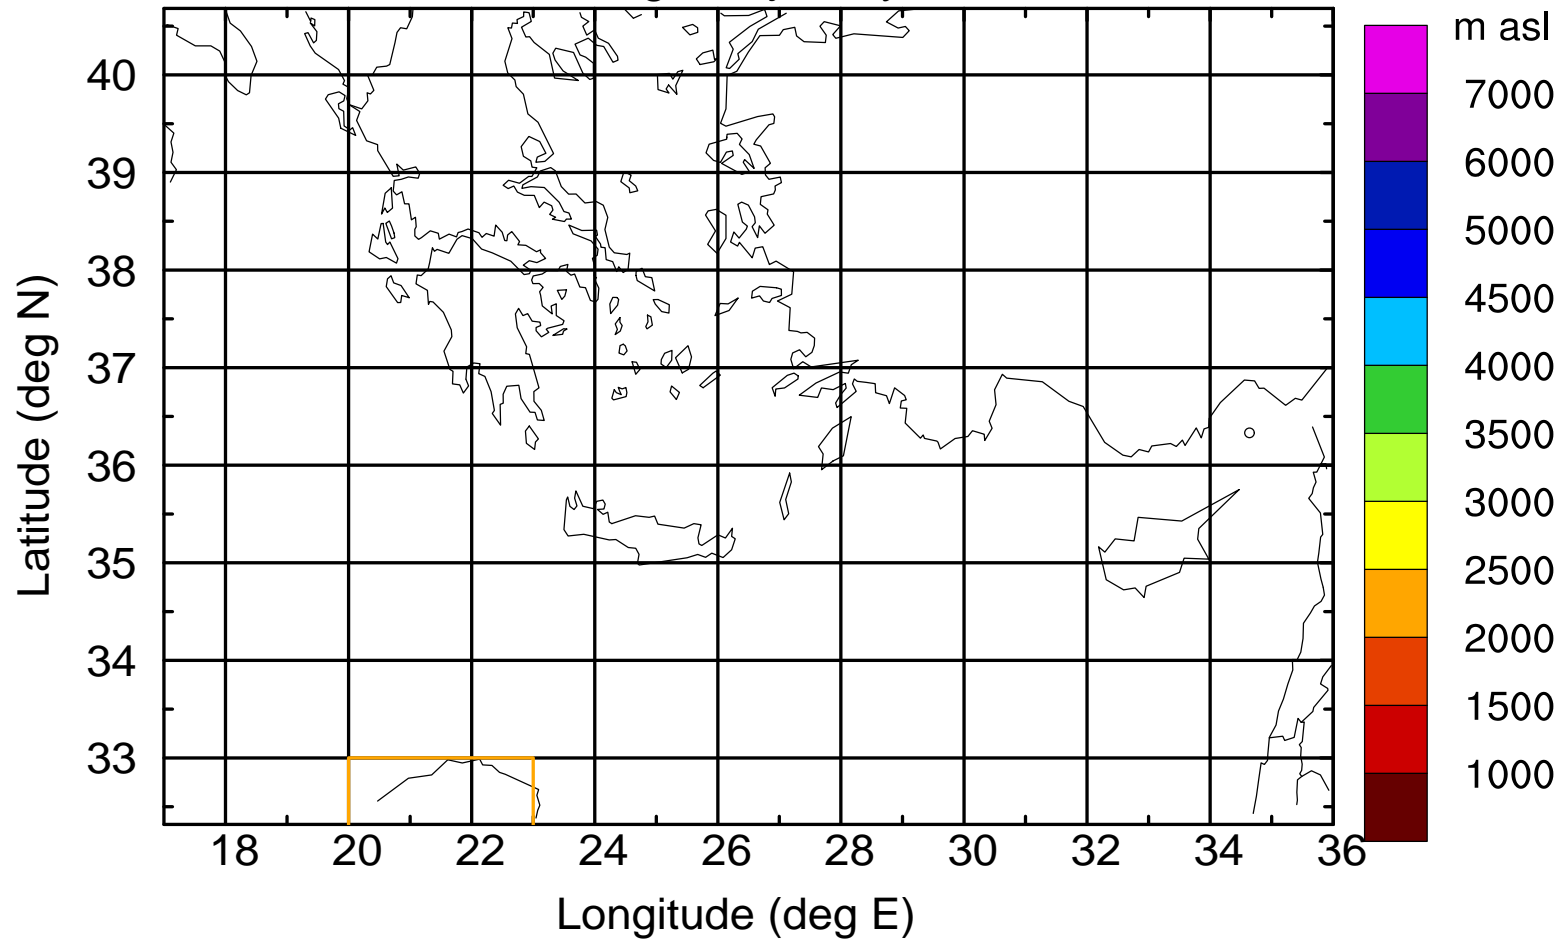

Paphos Airport ground station 20170422 18:00 UTC

Flight trajectory