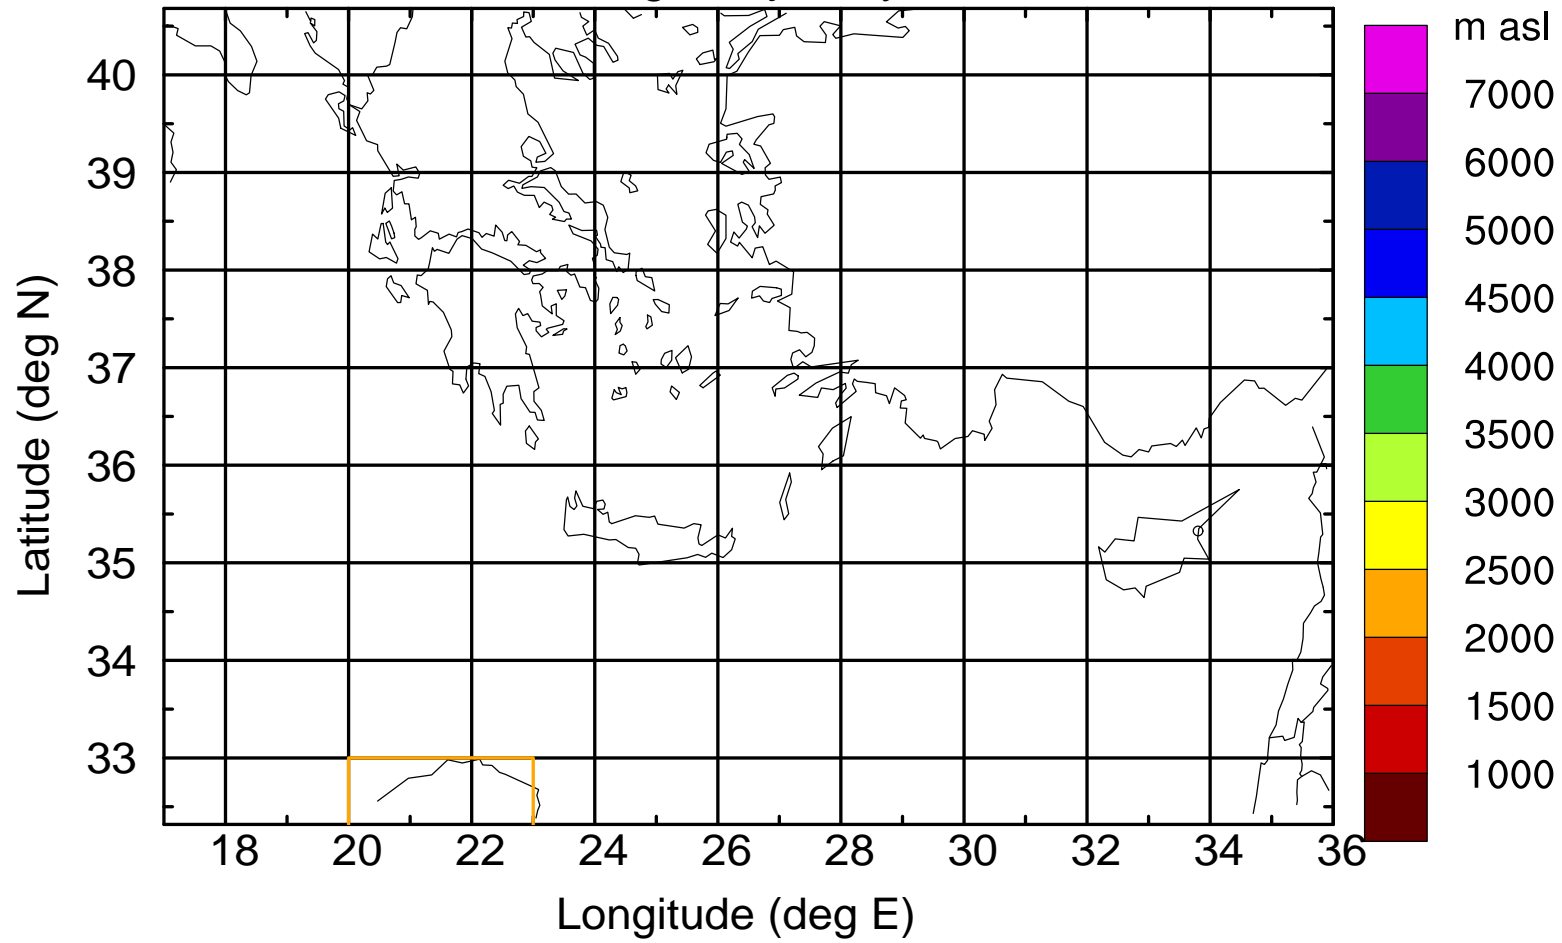

Paphos Airport ground station 20170422 18:00 UTC

Flight trajectory