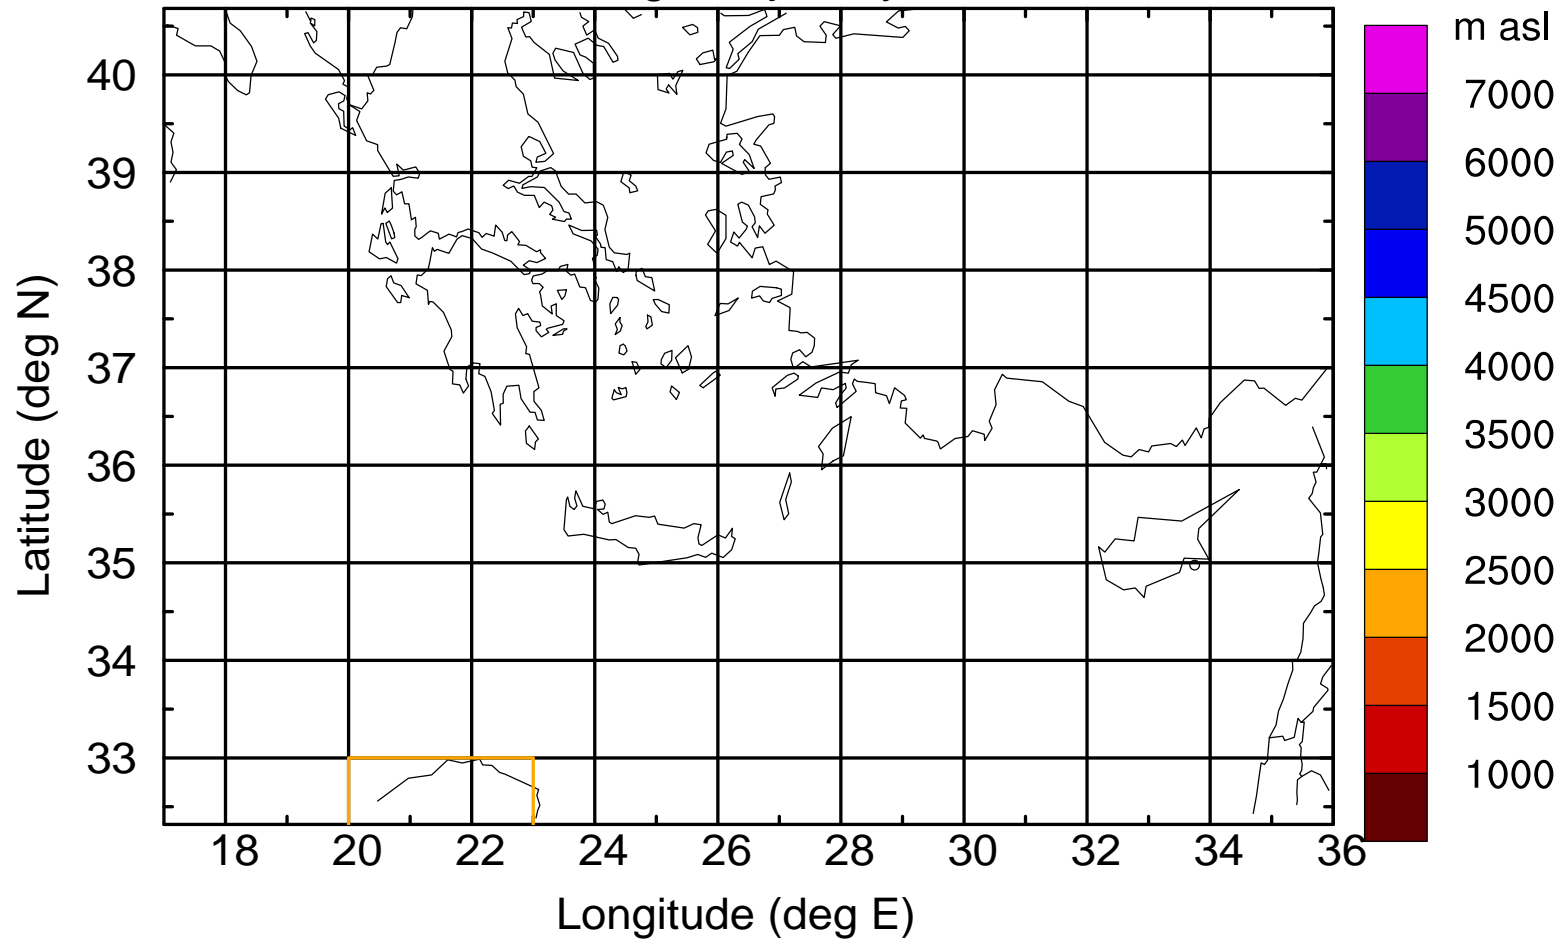

Paphos Airport ground station 20170422 18:00 UTC

Flight trajectory