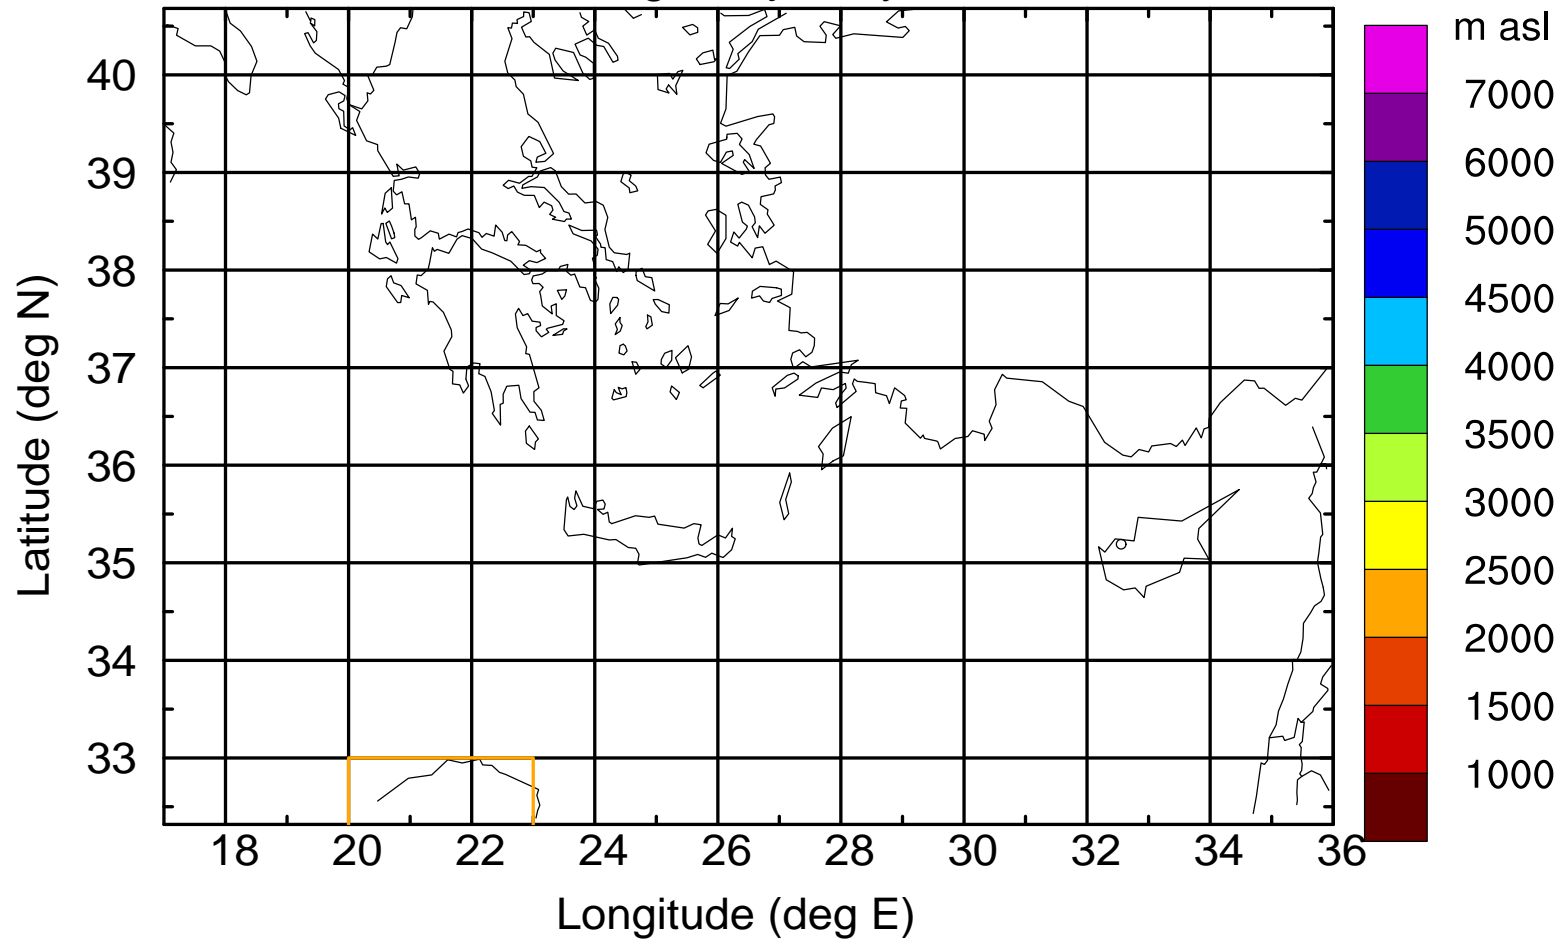

Paphos Airport ground station 20170422 18:00 UTC

Flight trajectory