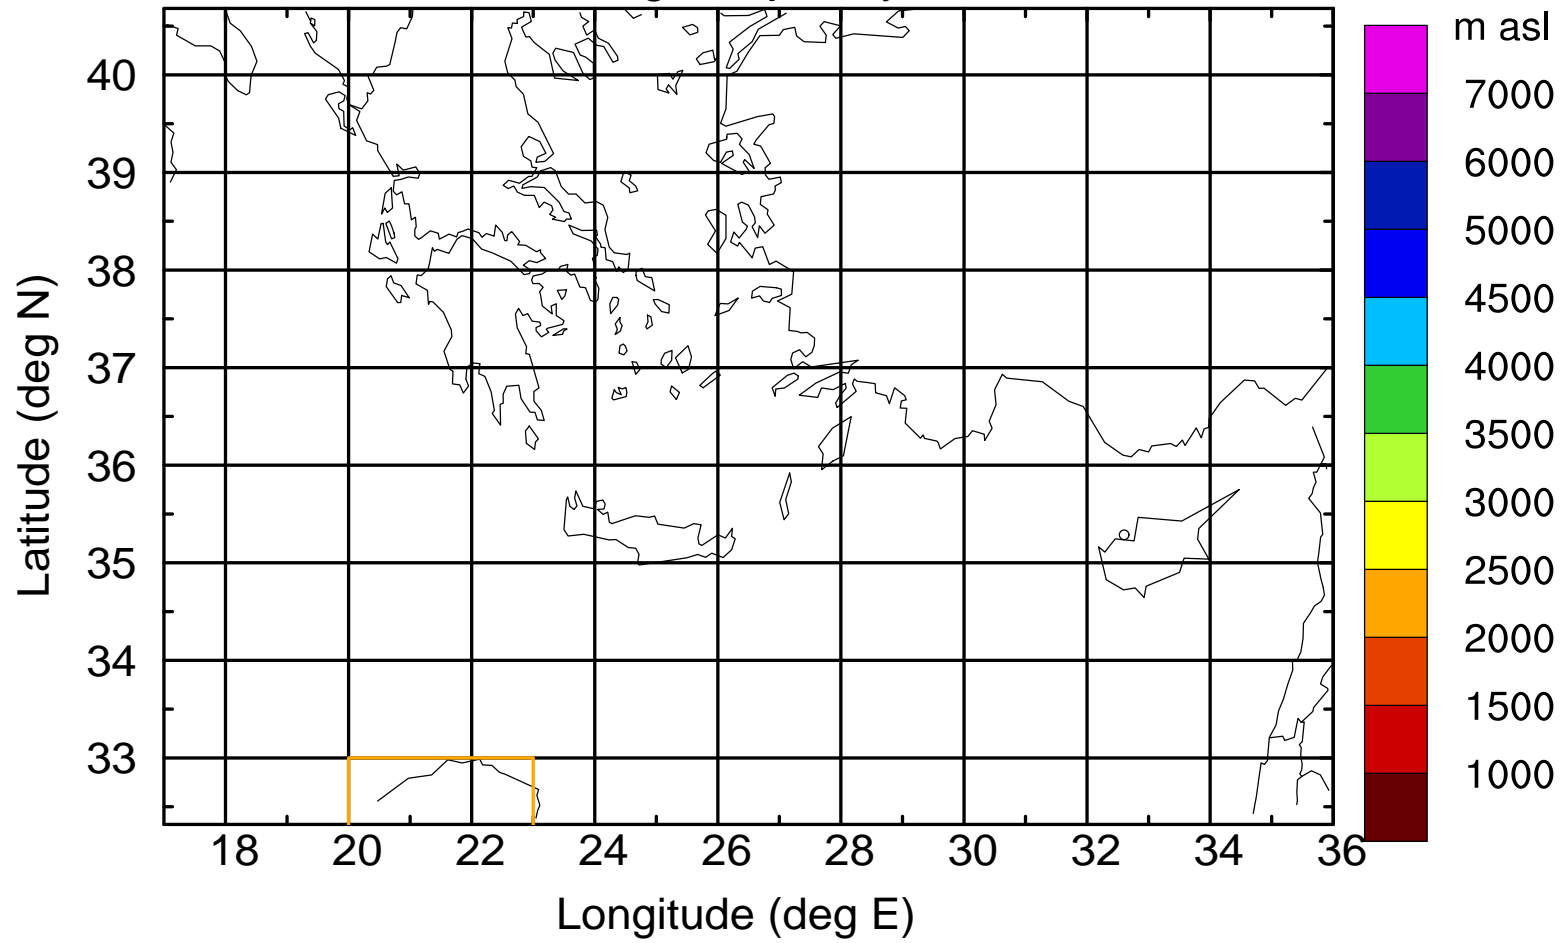

Paphos Airport ground station 20170422 18:00 UTC

Flight trajectory