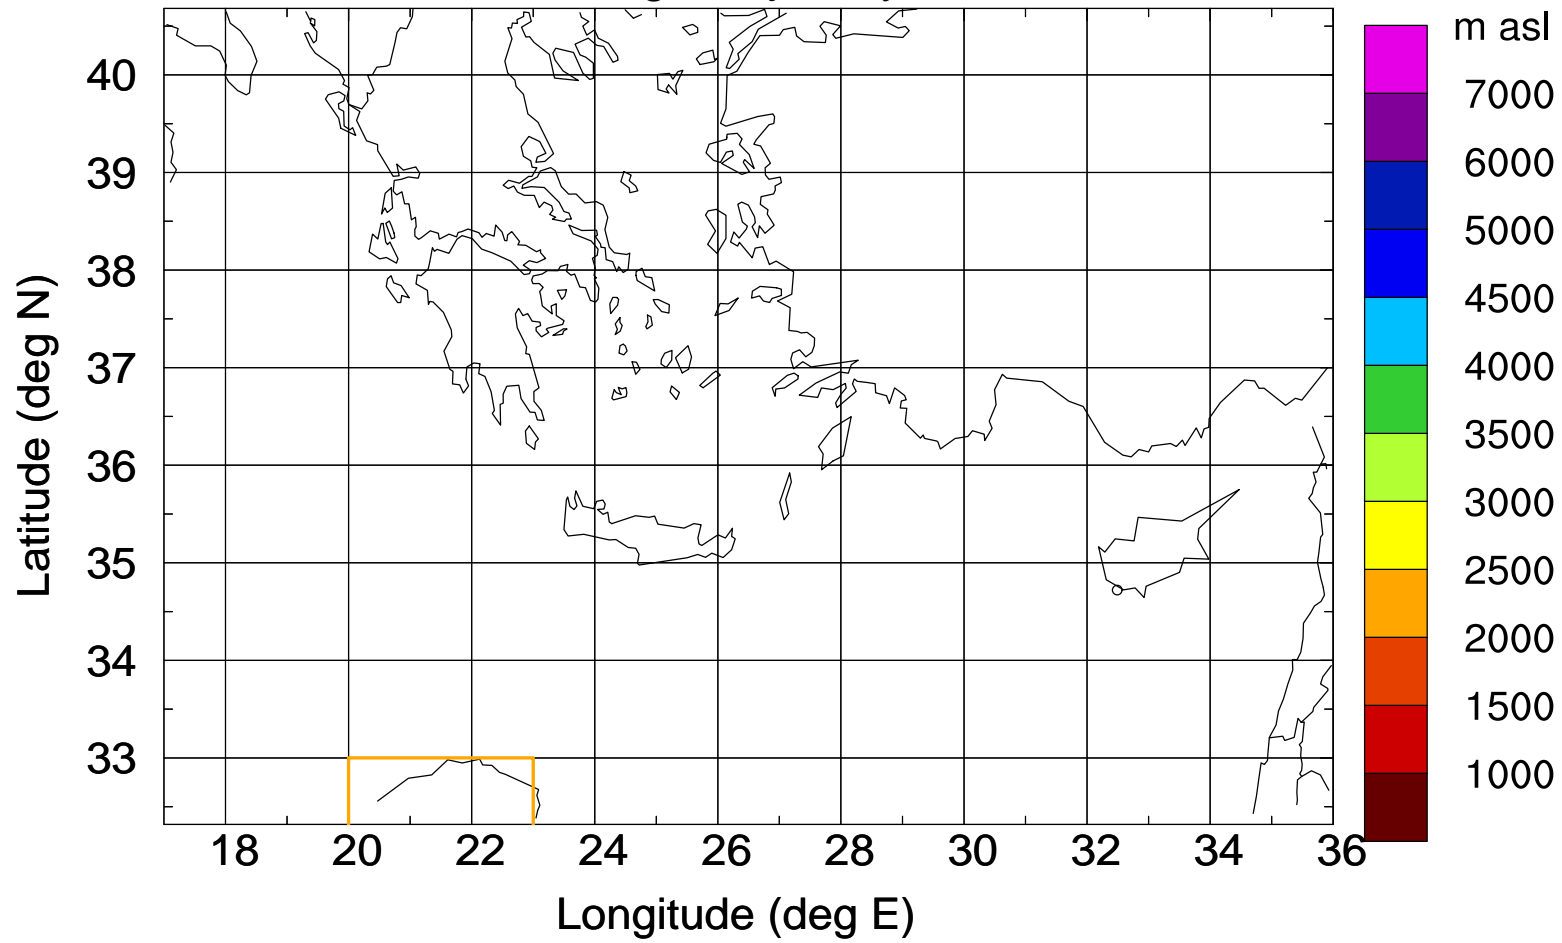

### Flight trajectory

Paphos Airport ground station 20170422 18:00 UTC