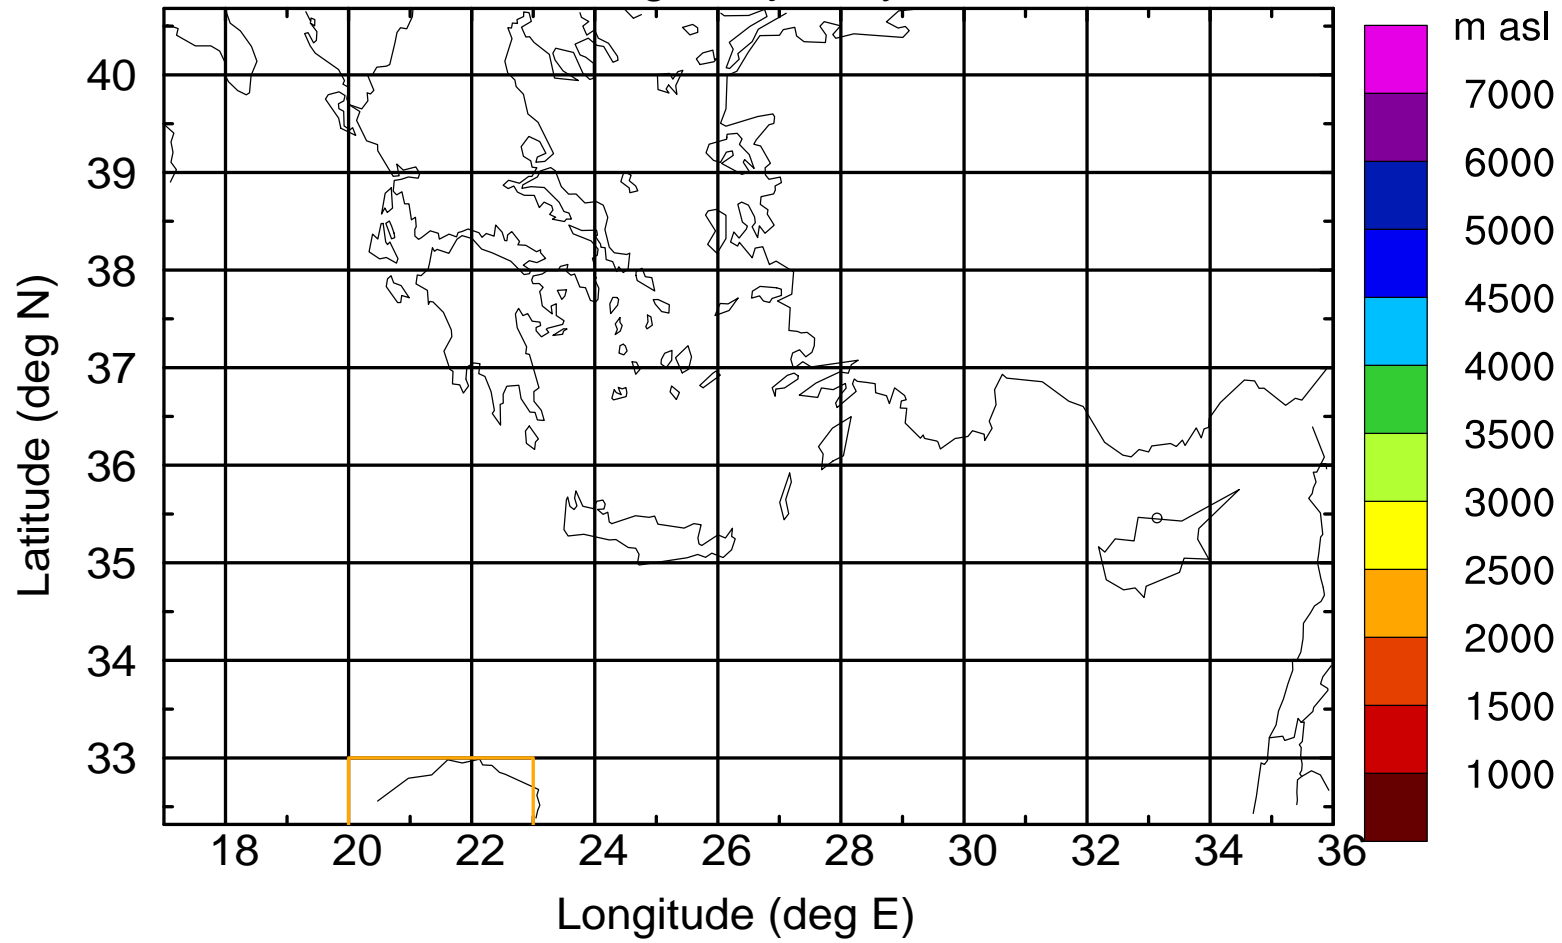

Paphos Airport ground station 20170422 18:00 UTC

Flight trajectory