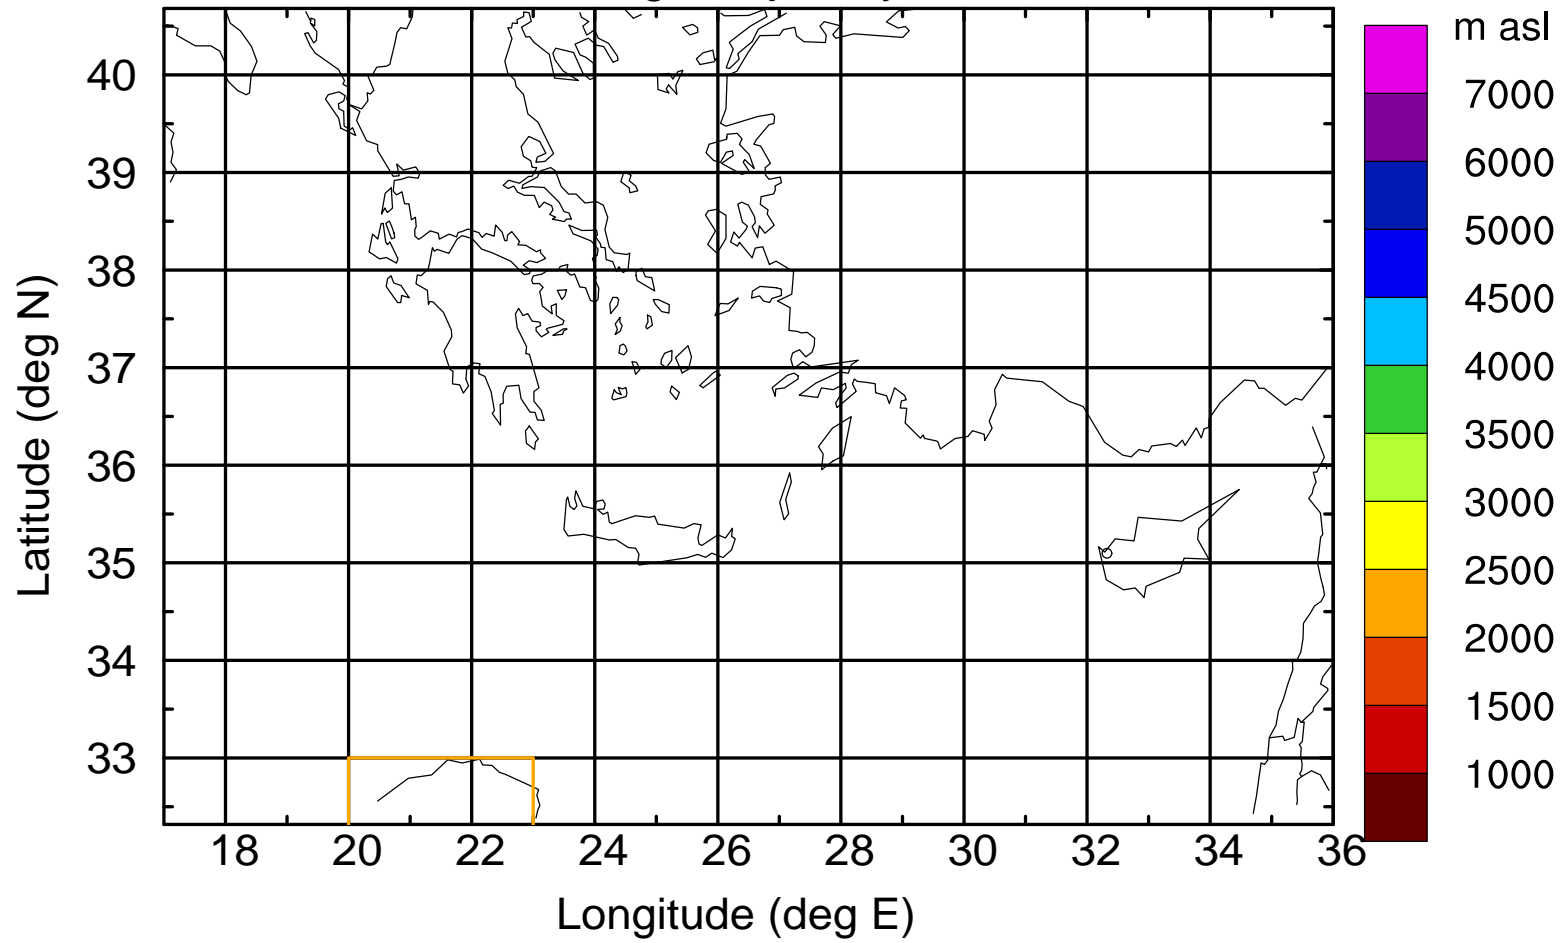

Paphos Airport ground station 20170422 18:00 UTC

Flight trajectory