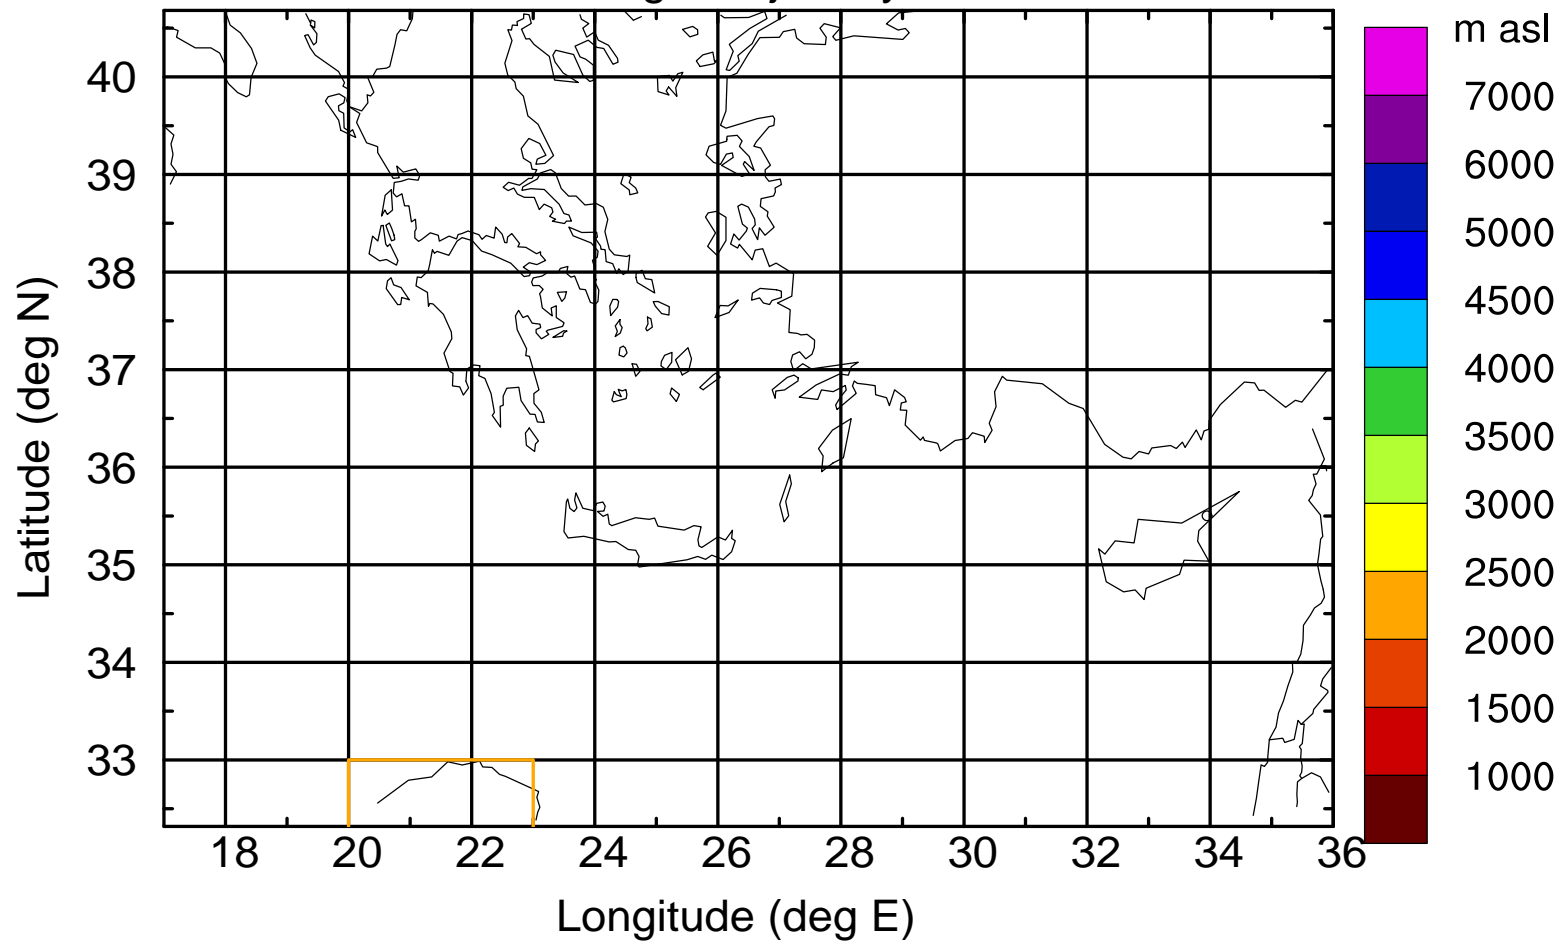

Paphos Airport ground station 20170422 18:00 UTC

Flight trajectory