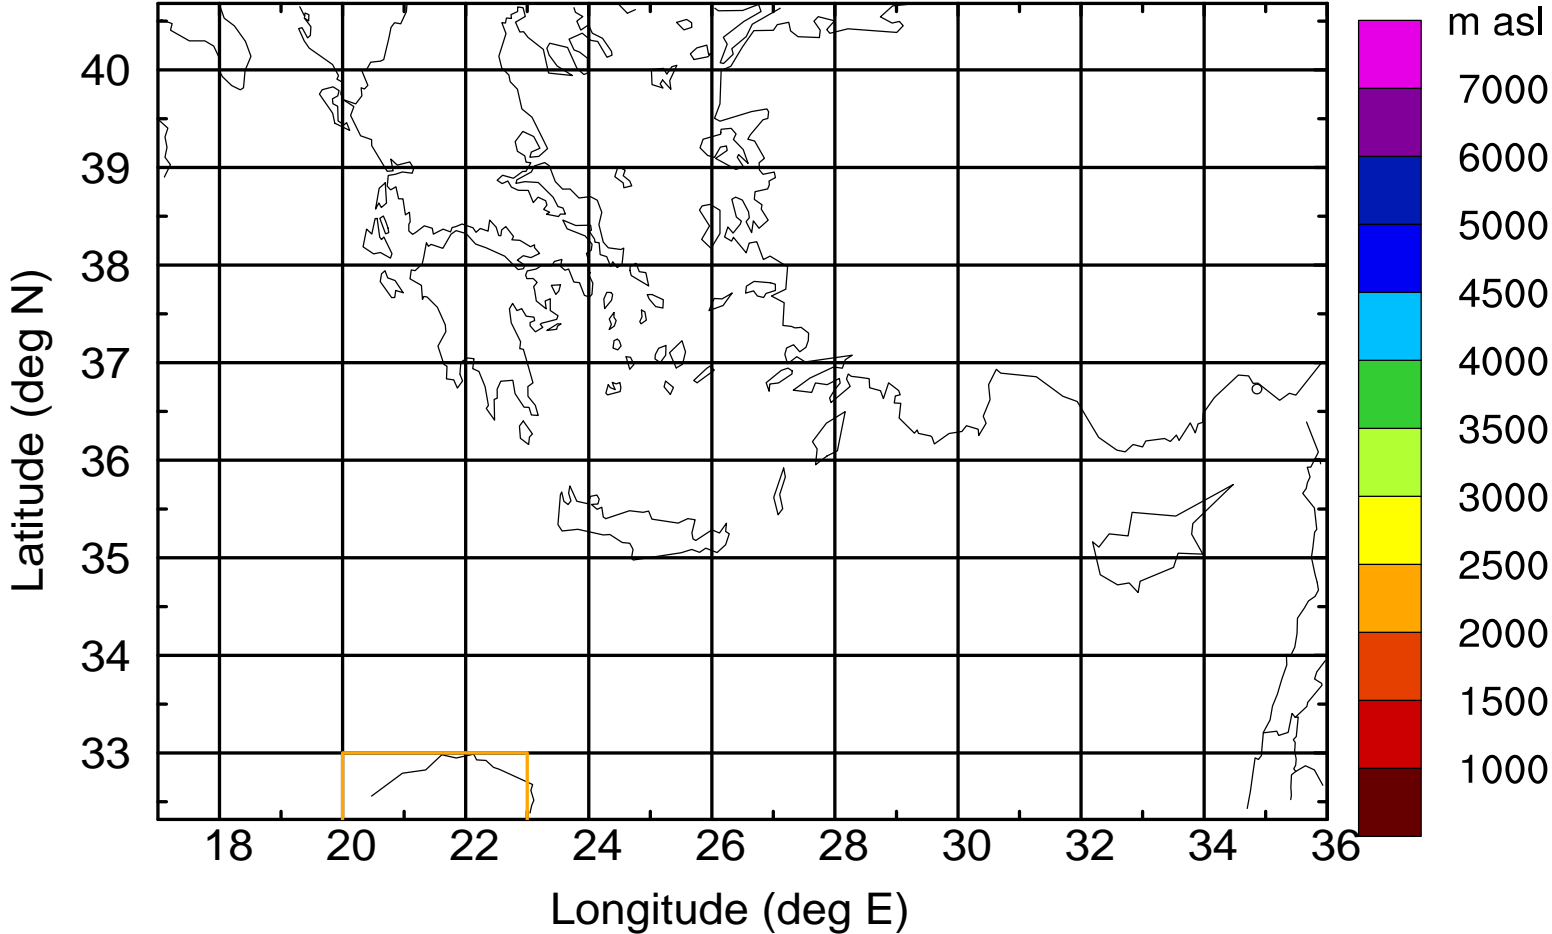

Paphos Airport ground station 20170422 18:00 UTC

Flight trajectory