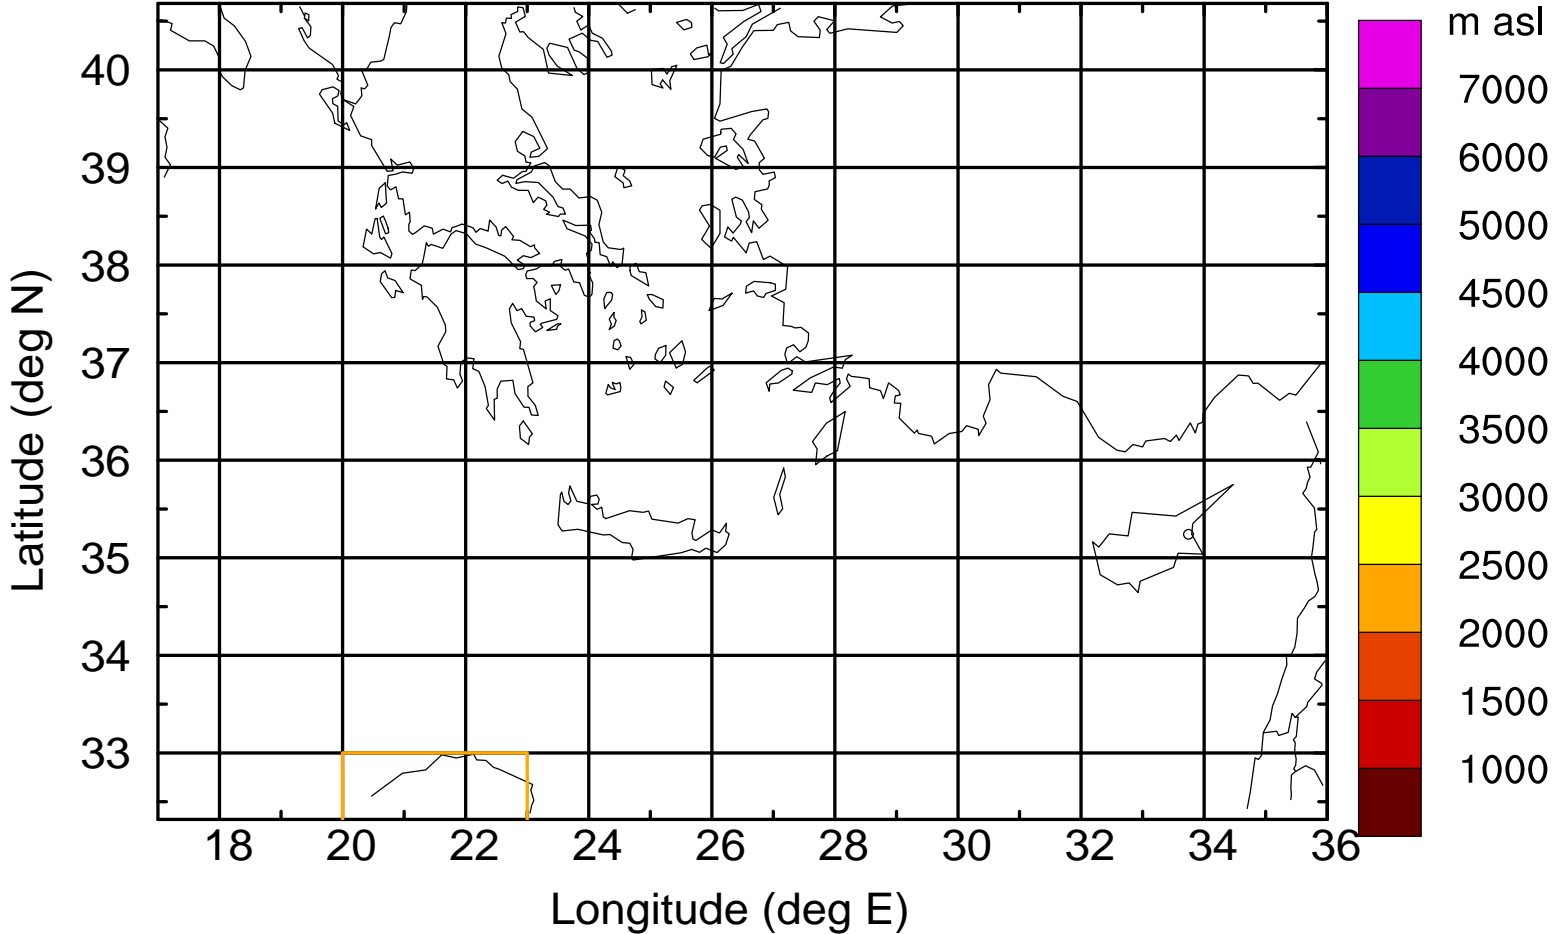

Paphos Airport ground station 20170422 18:00 UTC

Flight trajectory