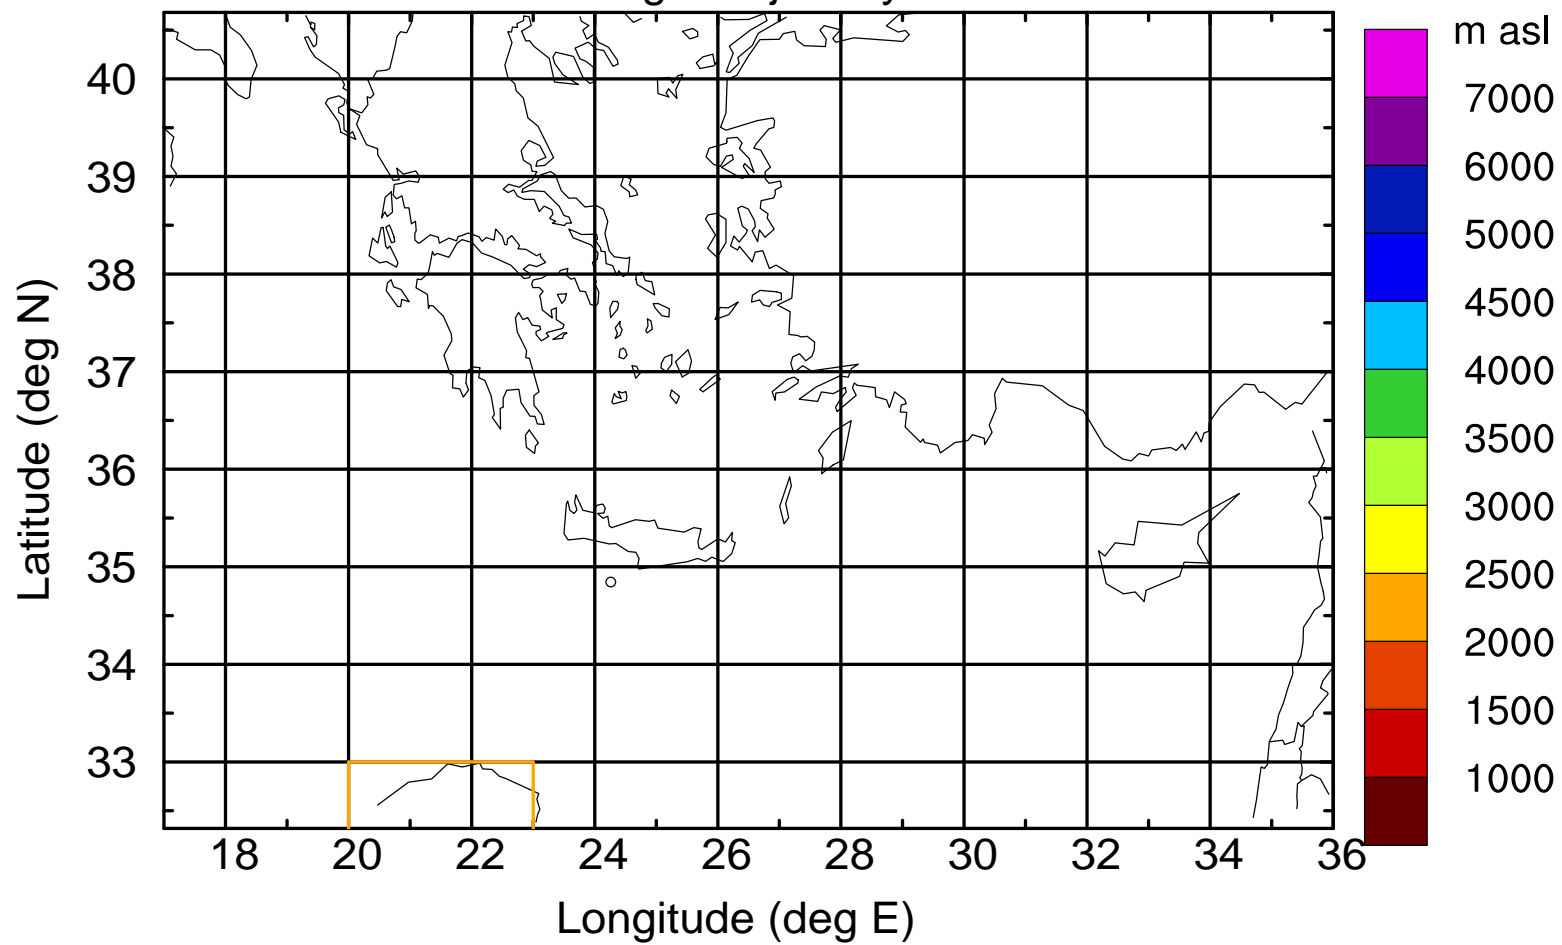

Paphos Airport ground station 20170422 18:00 UTC

Flight trajectory