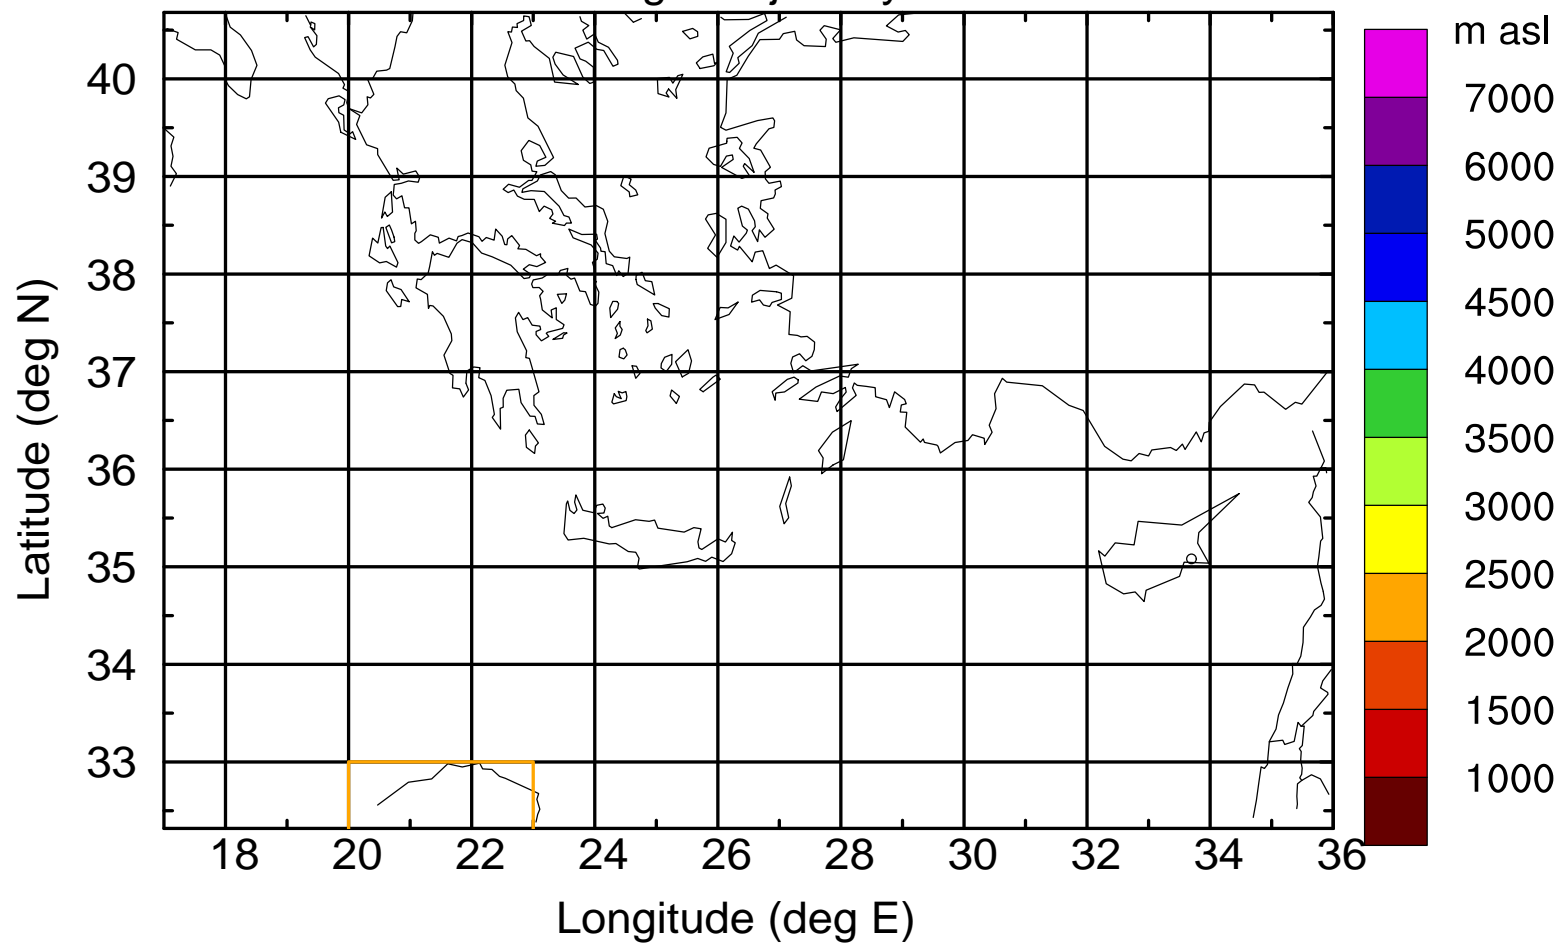

Paphos Airport ground station 20170422 18:00 UTC

Flight trajectory