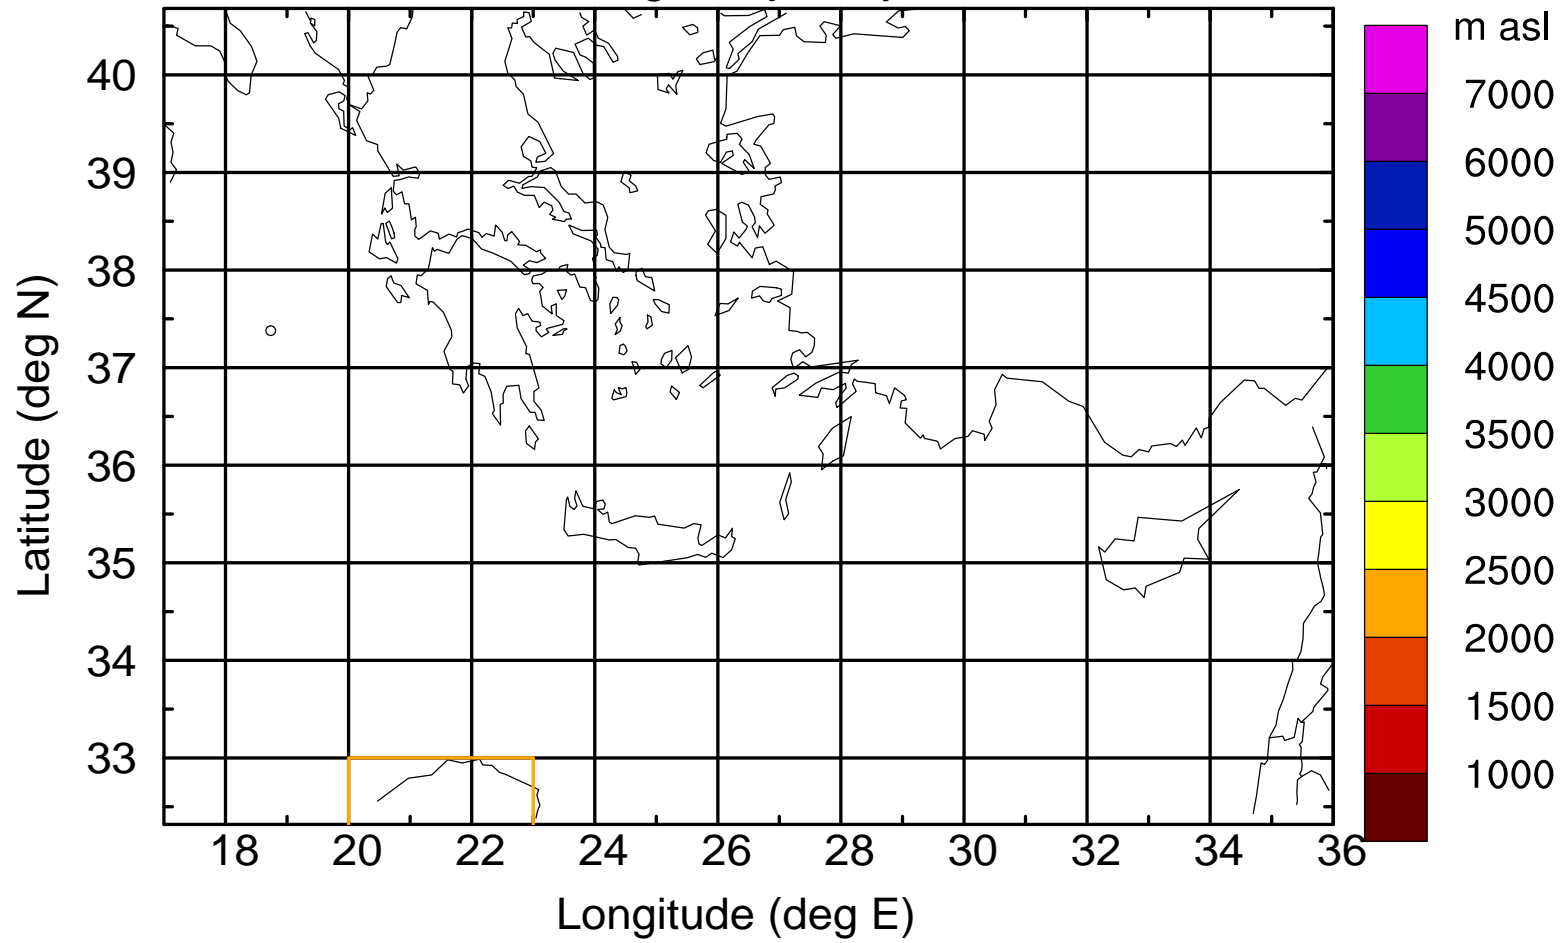

Paphos Airport ground station 20170422 18:00 UTC

Flight trajectory