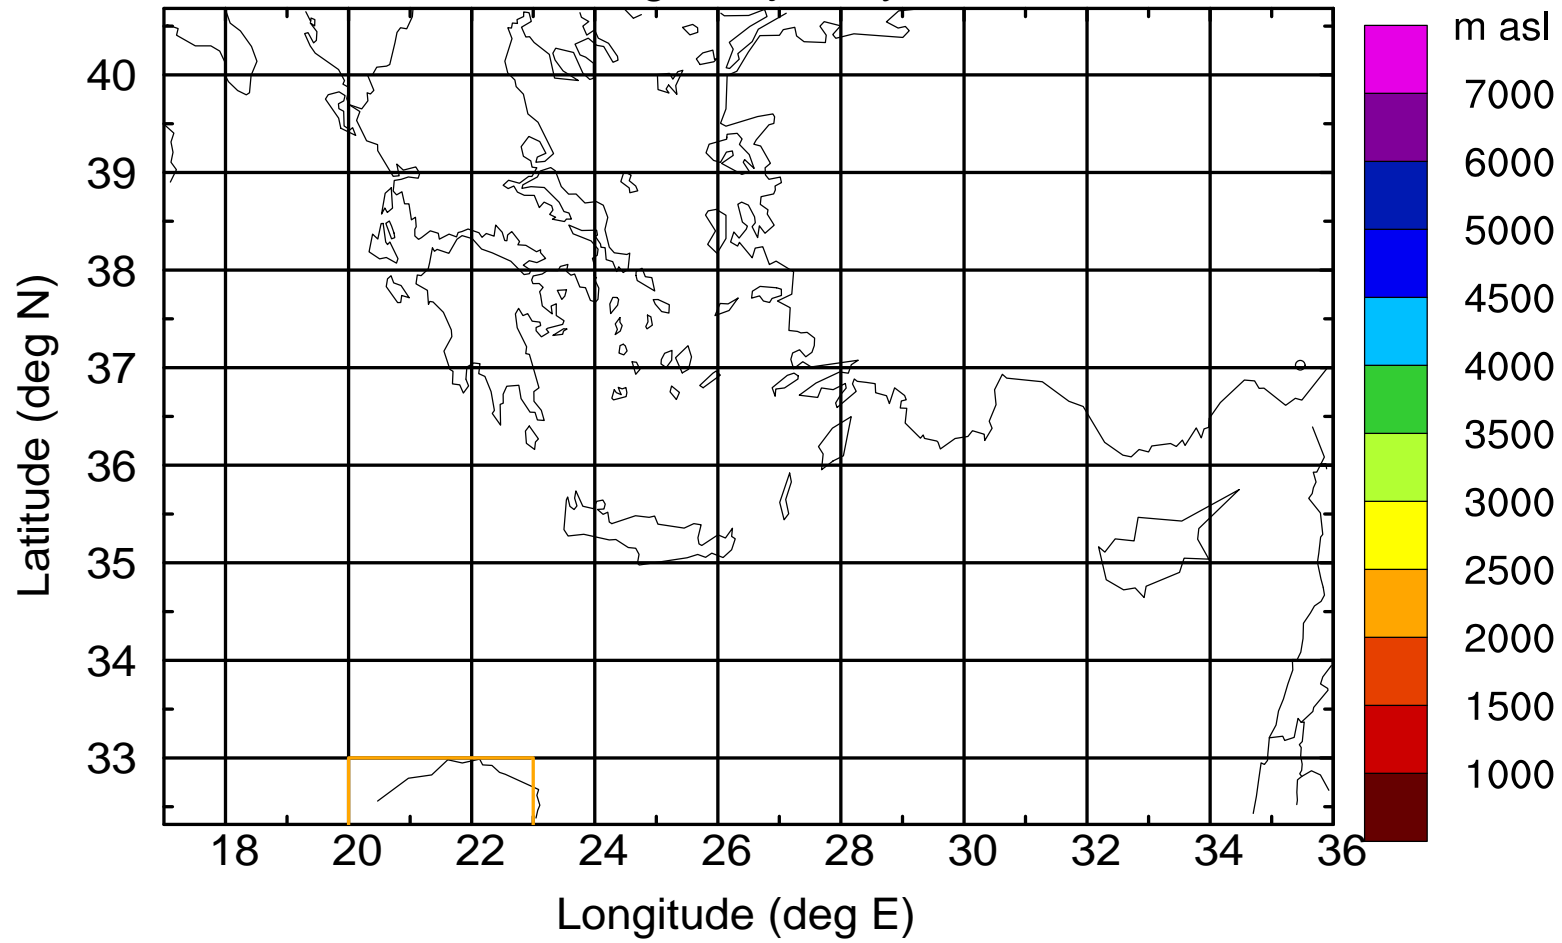

Paphos Airport ground station 20170422 18:00 UTC

Flight trajectory