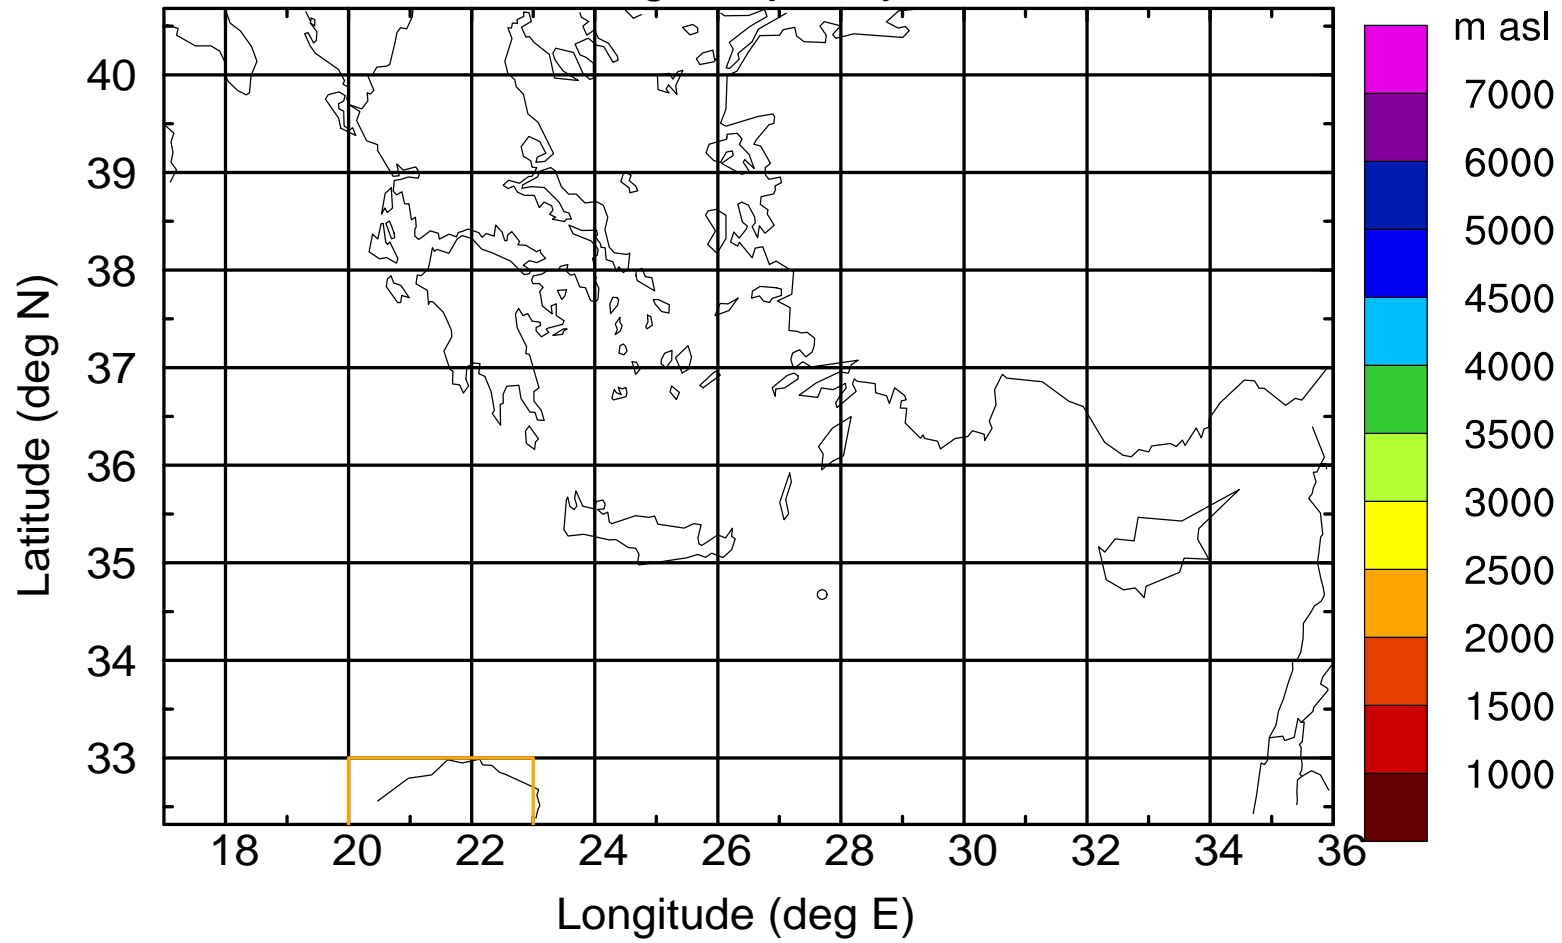

Paphos Airport ground station 20170422 18:00 UTC

Flight trajectory