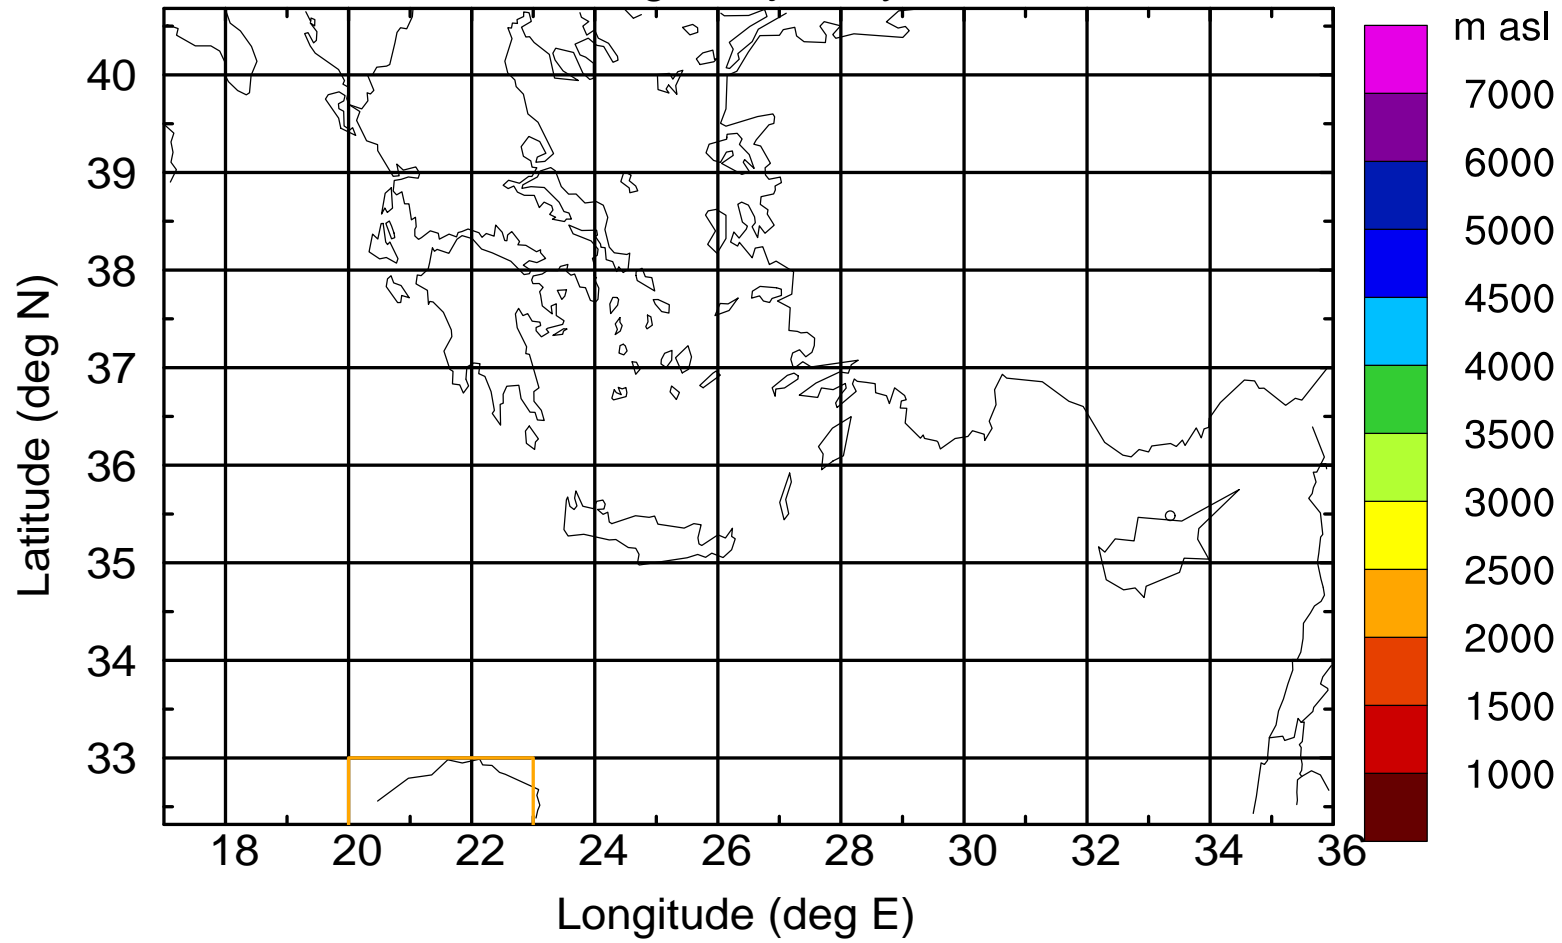

Paphos Airport ground station 20170422 18:00 UTC

Flight trajectory