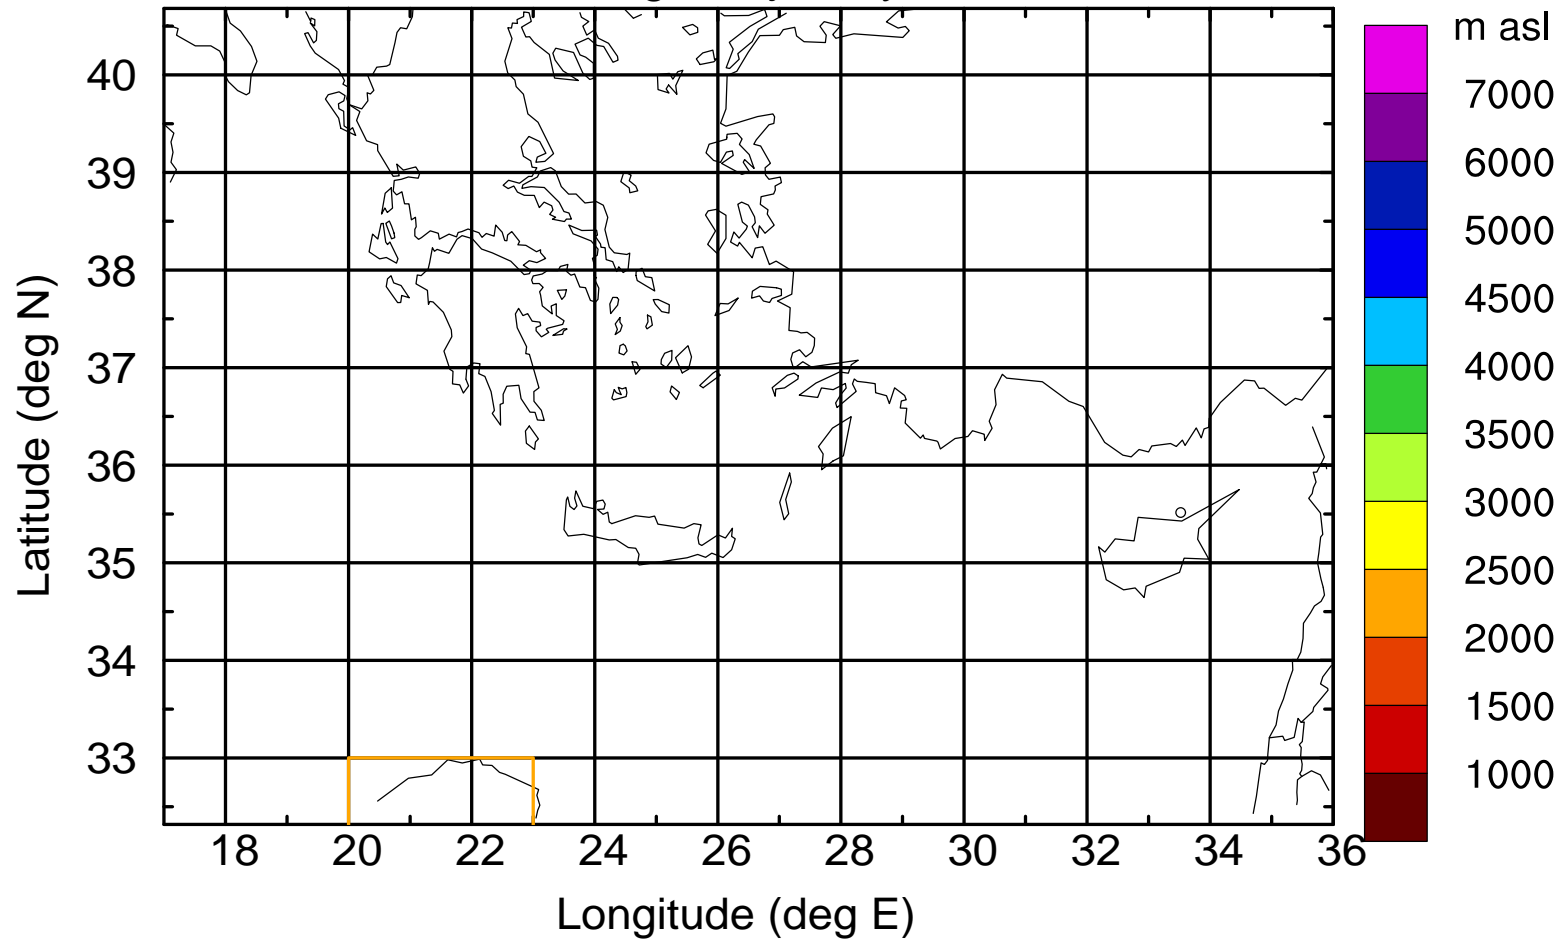

Paphos Airport ground station 20170422 18:00 UTC

Flight trajectory