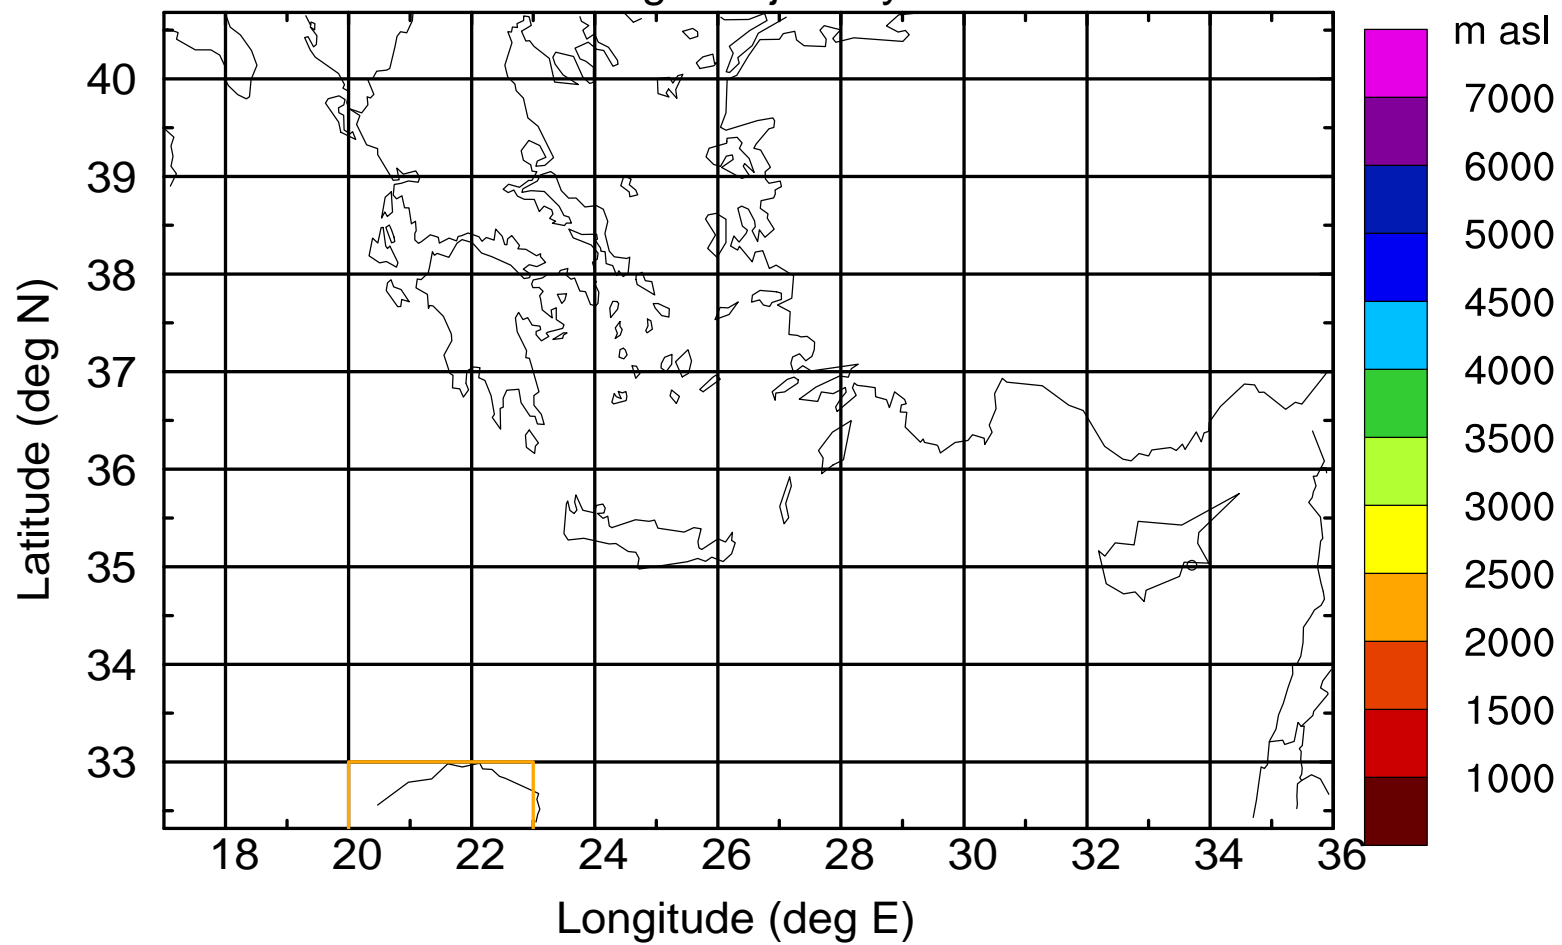

Paphos Airport ground station 20170422 18:00 UTC

Flight trajectory