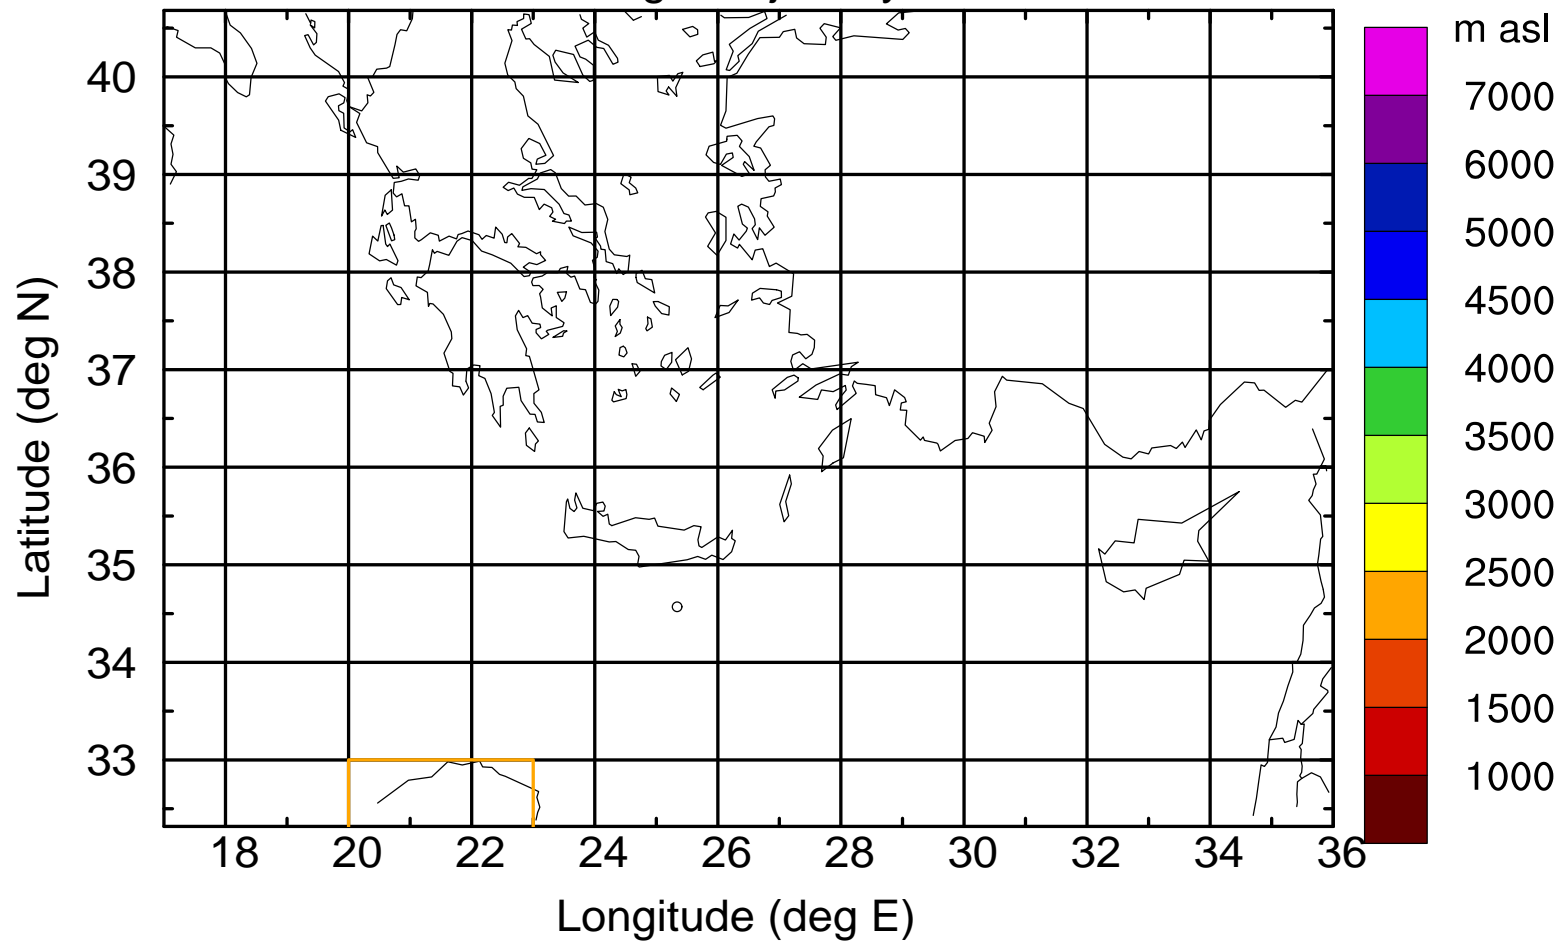

Paphos Airport ground station 20170422 18:00 UTC

Flight trajectory