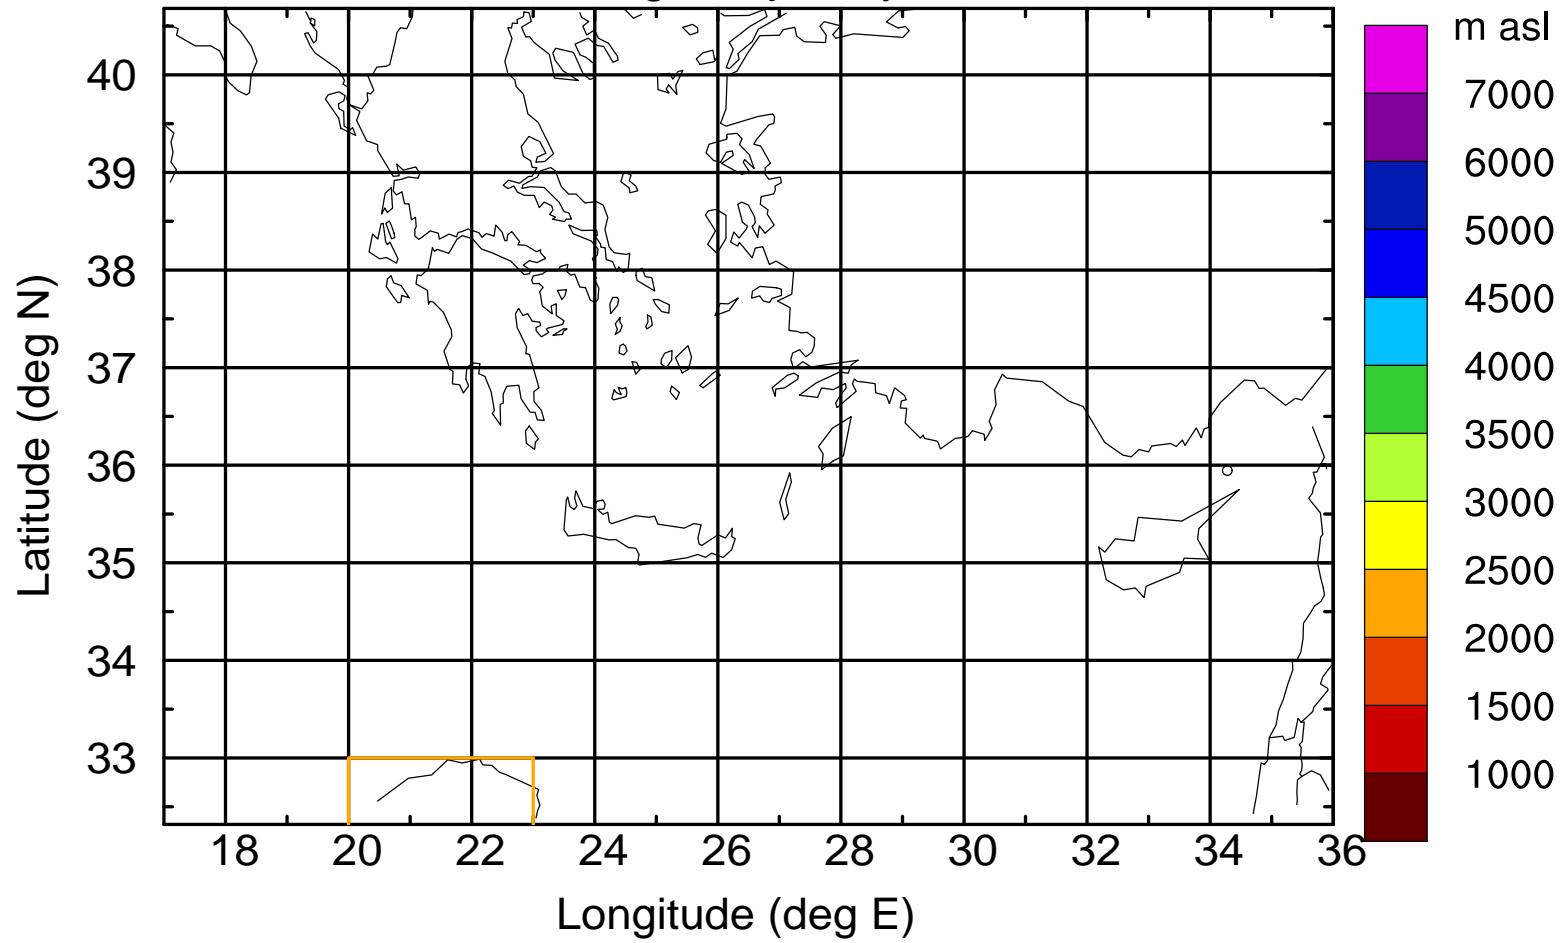

Paphos Airport ground station 20170422 18:00 UTC

Flight trajectory