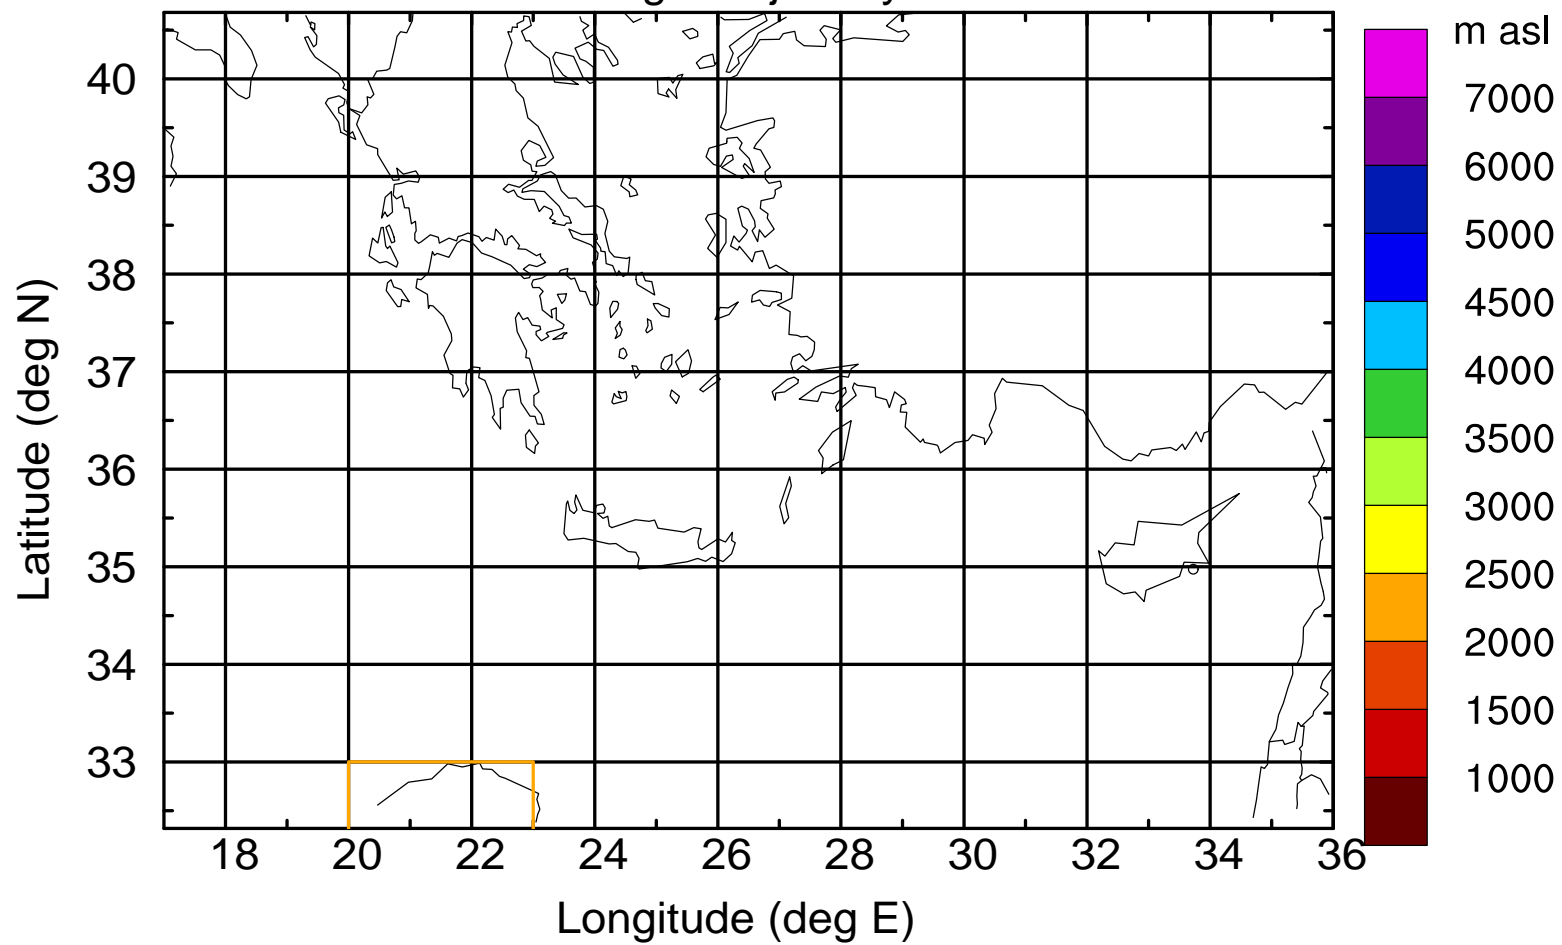

Paphos Airport ground station 20170422 18:00 UTC

Flight trajectory