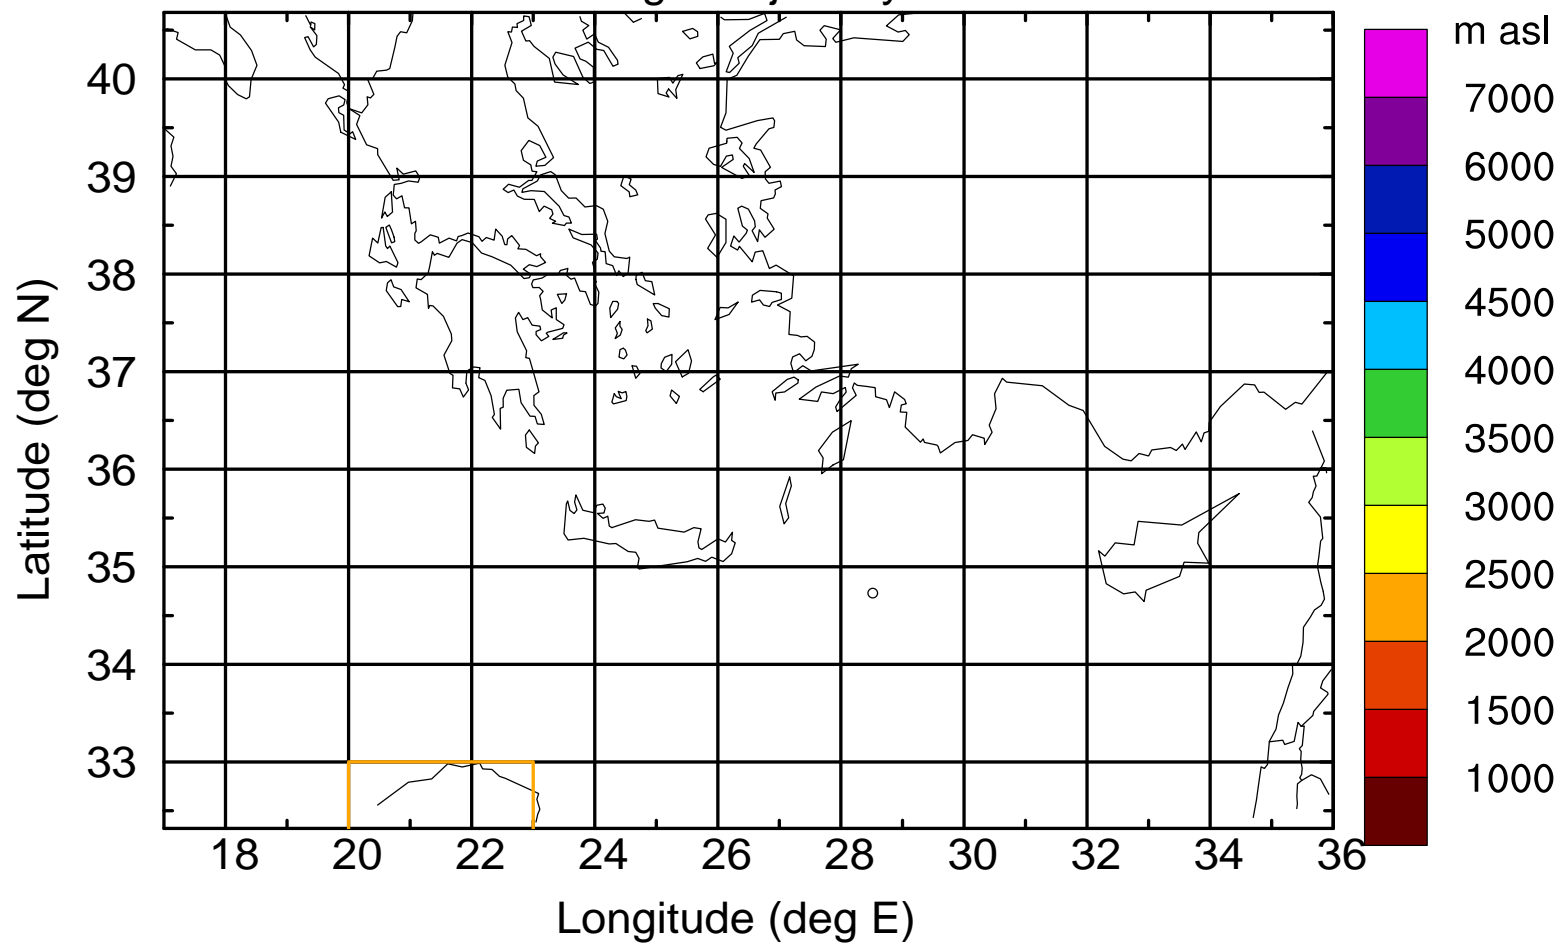

Paphos Airport ground station 20170422 18:00 UTC

Flight trajectory