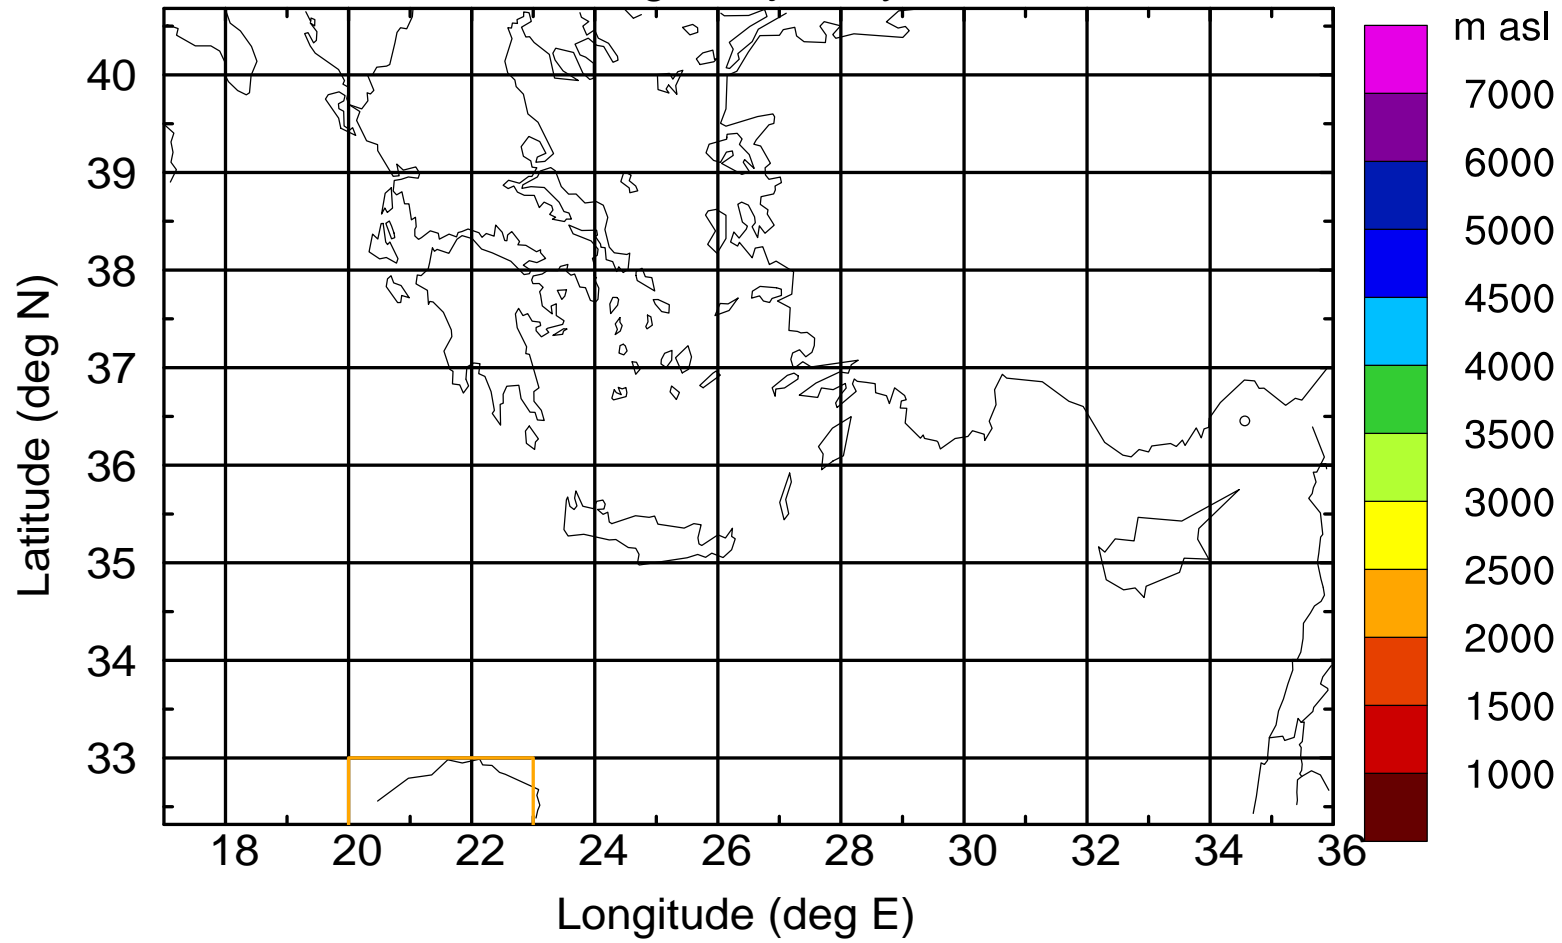

Paphos Airport ground station 20170422 18:00 UTC

Flight trajectory