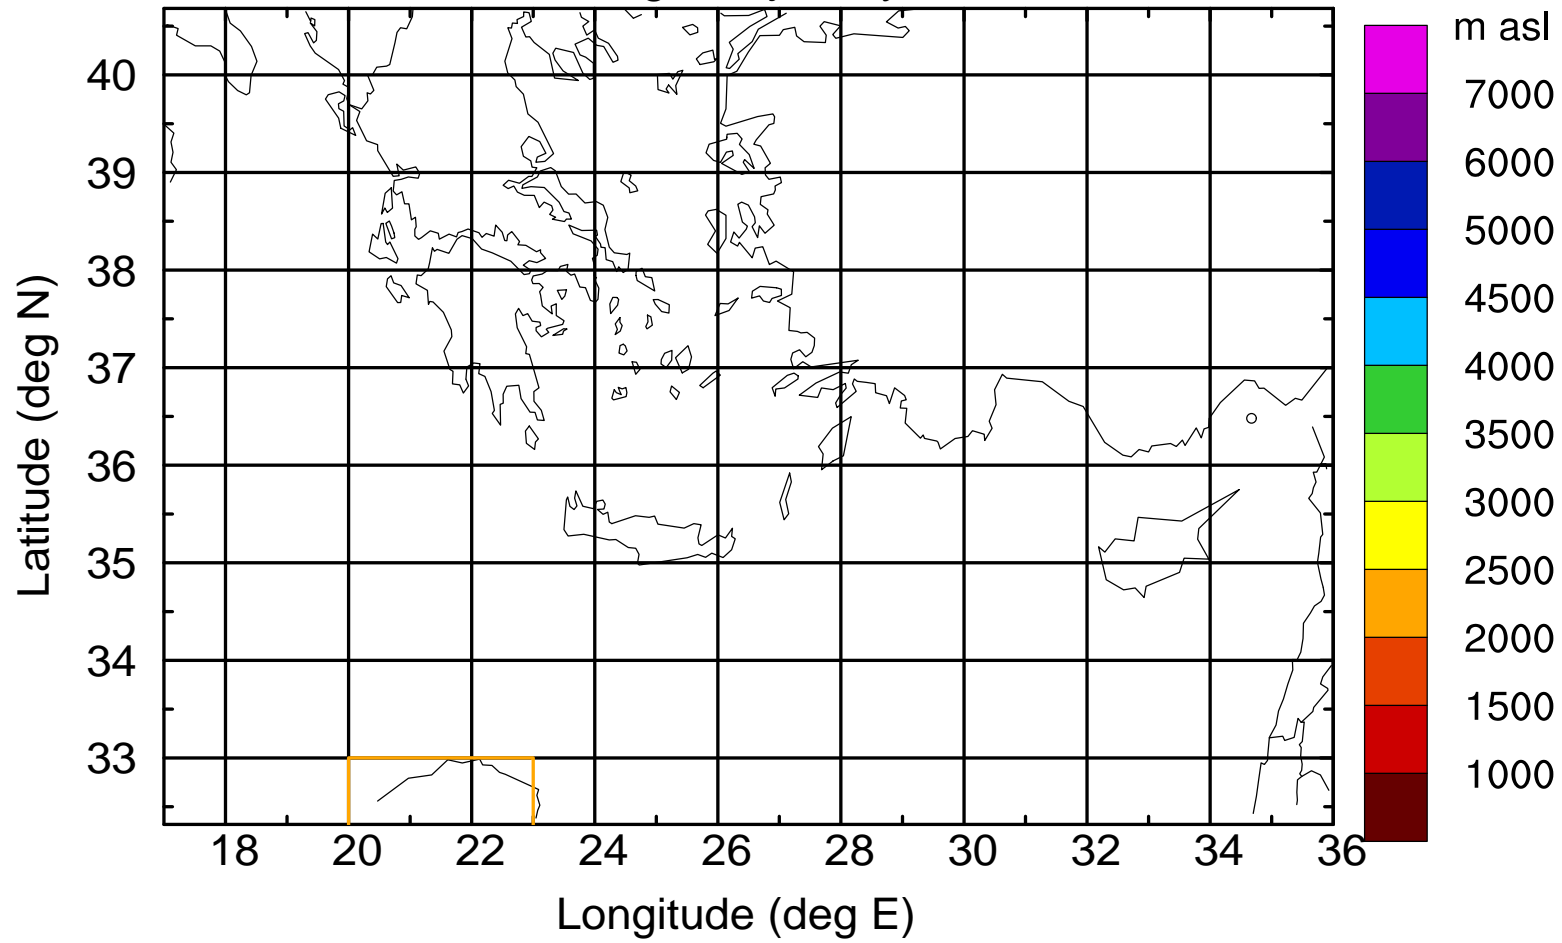

Paphos Airport ground station 20170422 18:00 UTC

Flight trajectory