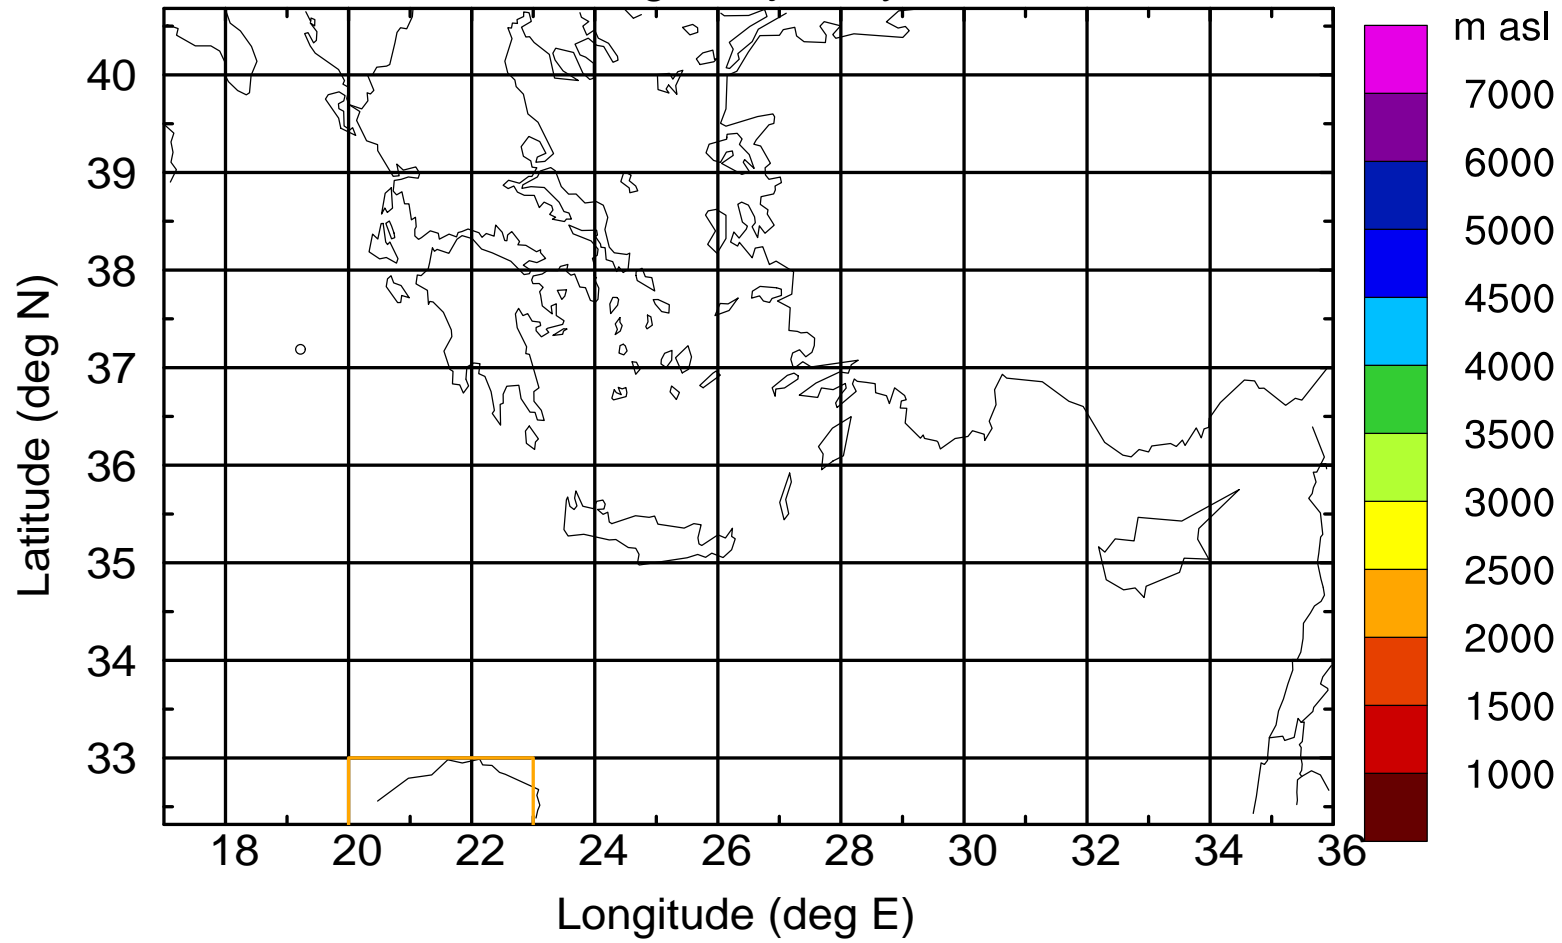

Paphos Airport ground station 20170422 18:00 UTC

Flight trajectory