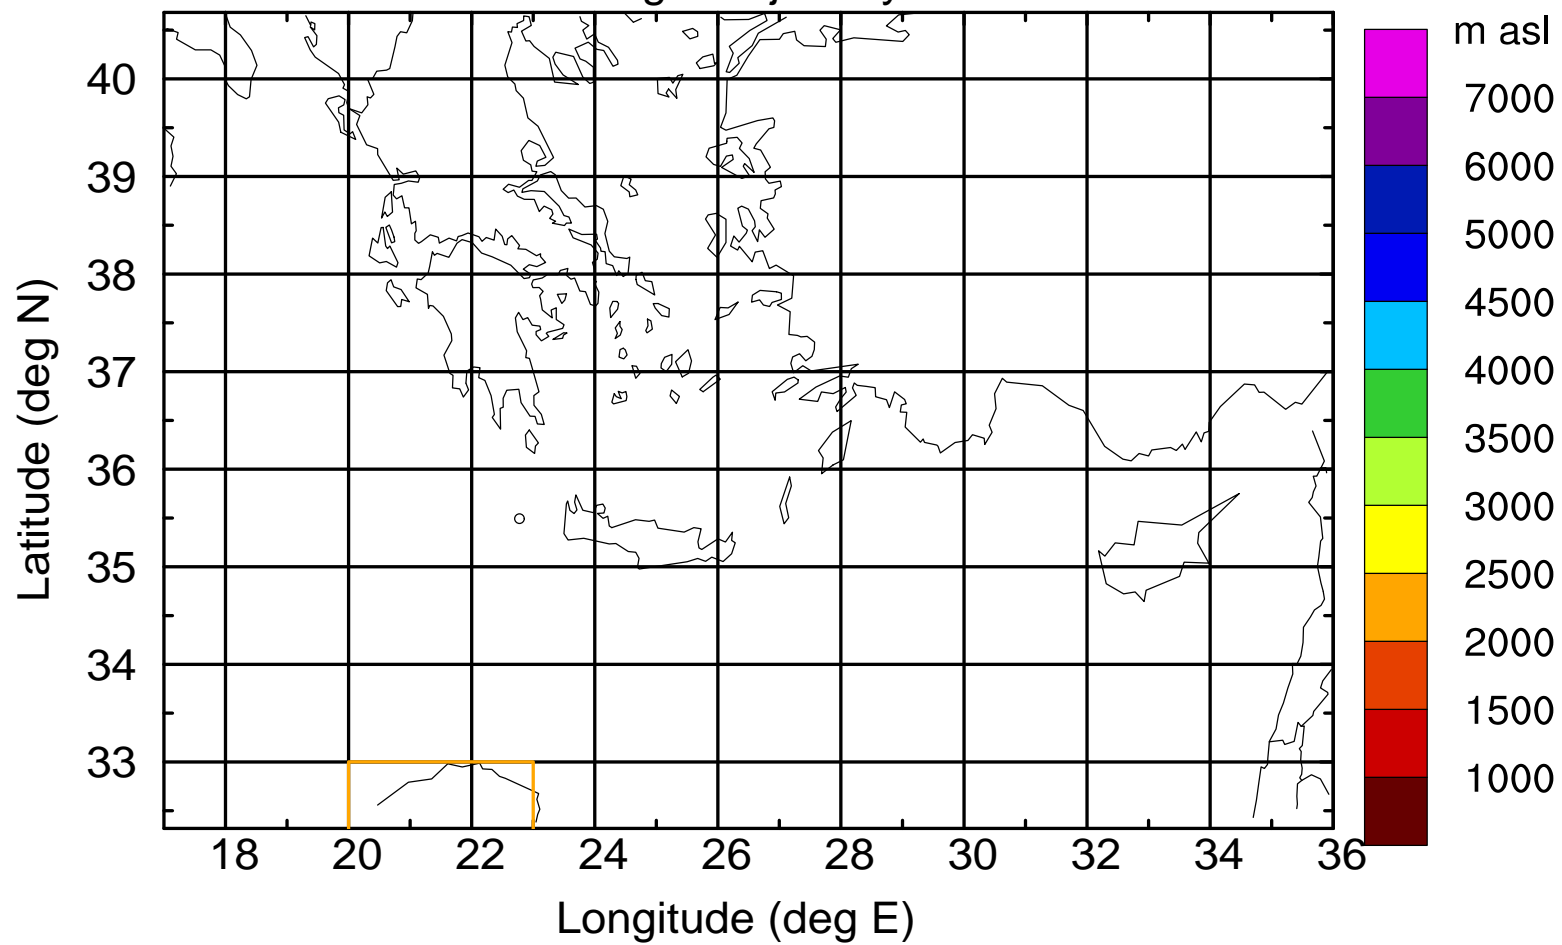

Paphos Airport ground station 20170422 18:00 UTC

Flight trajectory