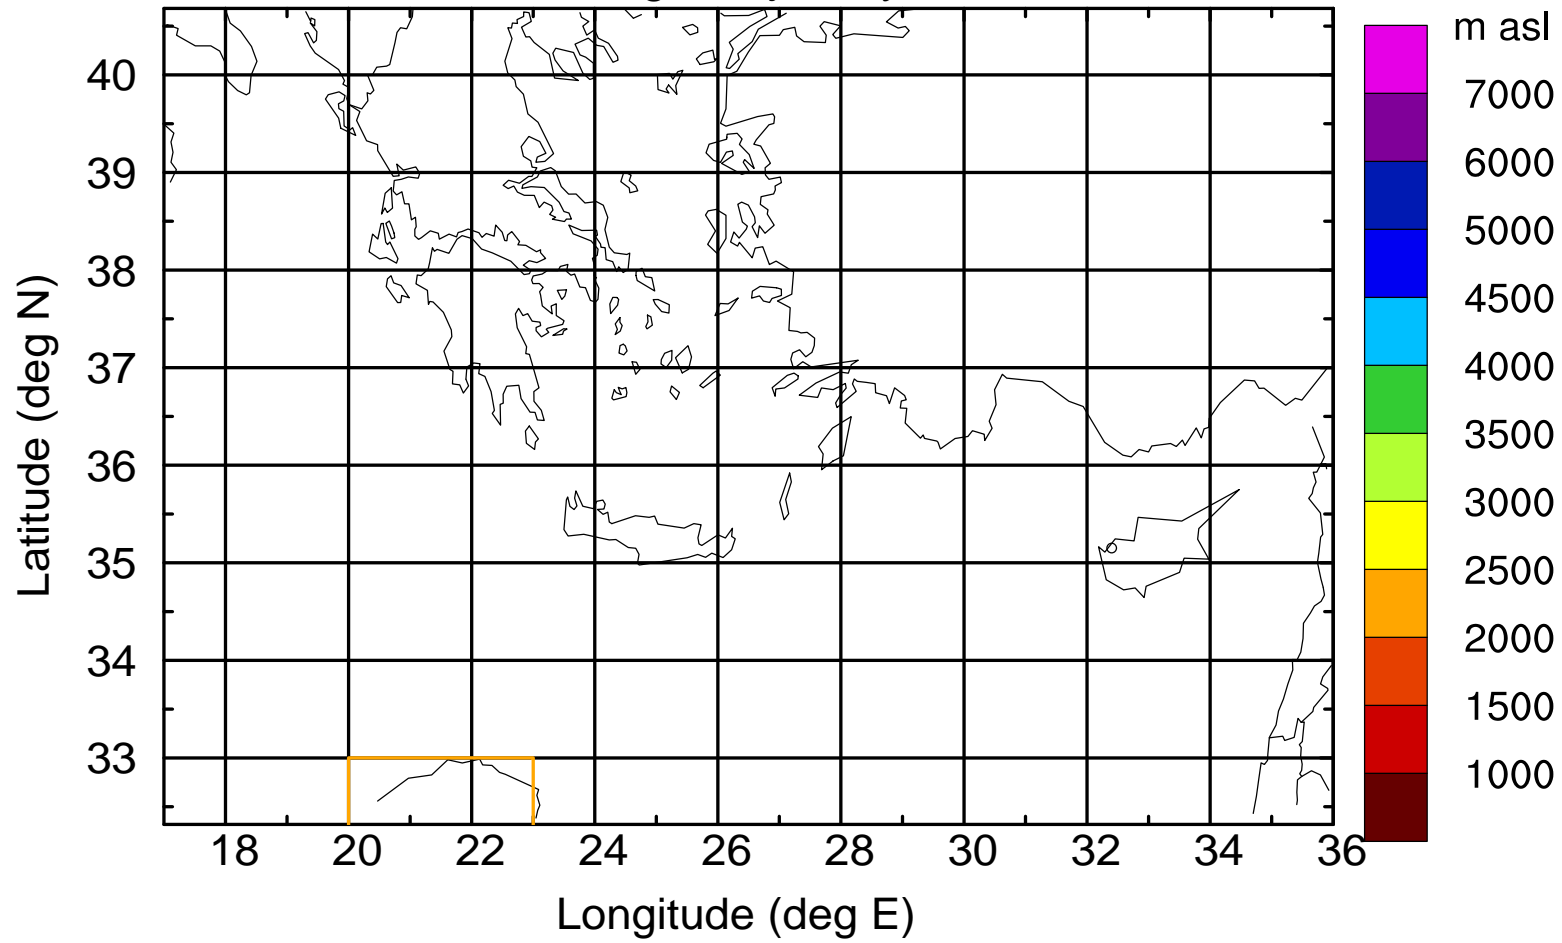

Paphos Airport ground station 20170422 18:00 UTC

Flight trajectory