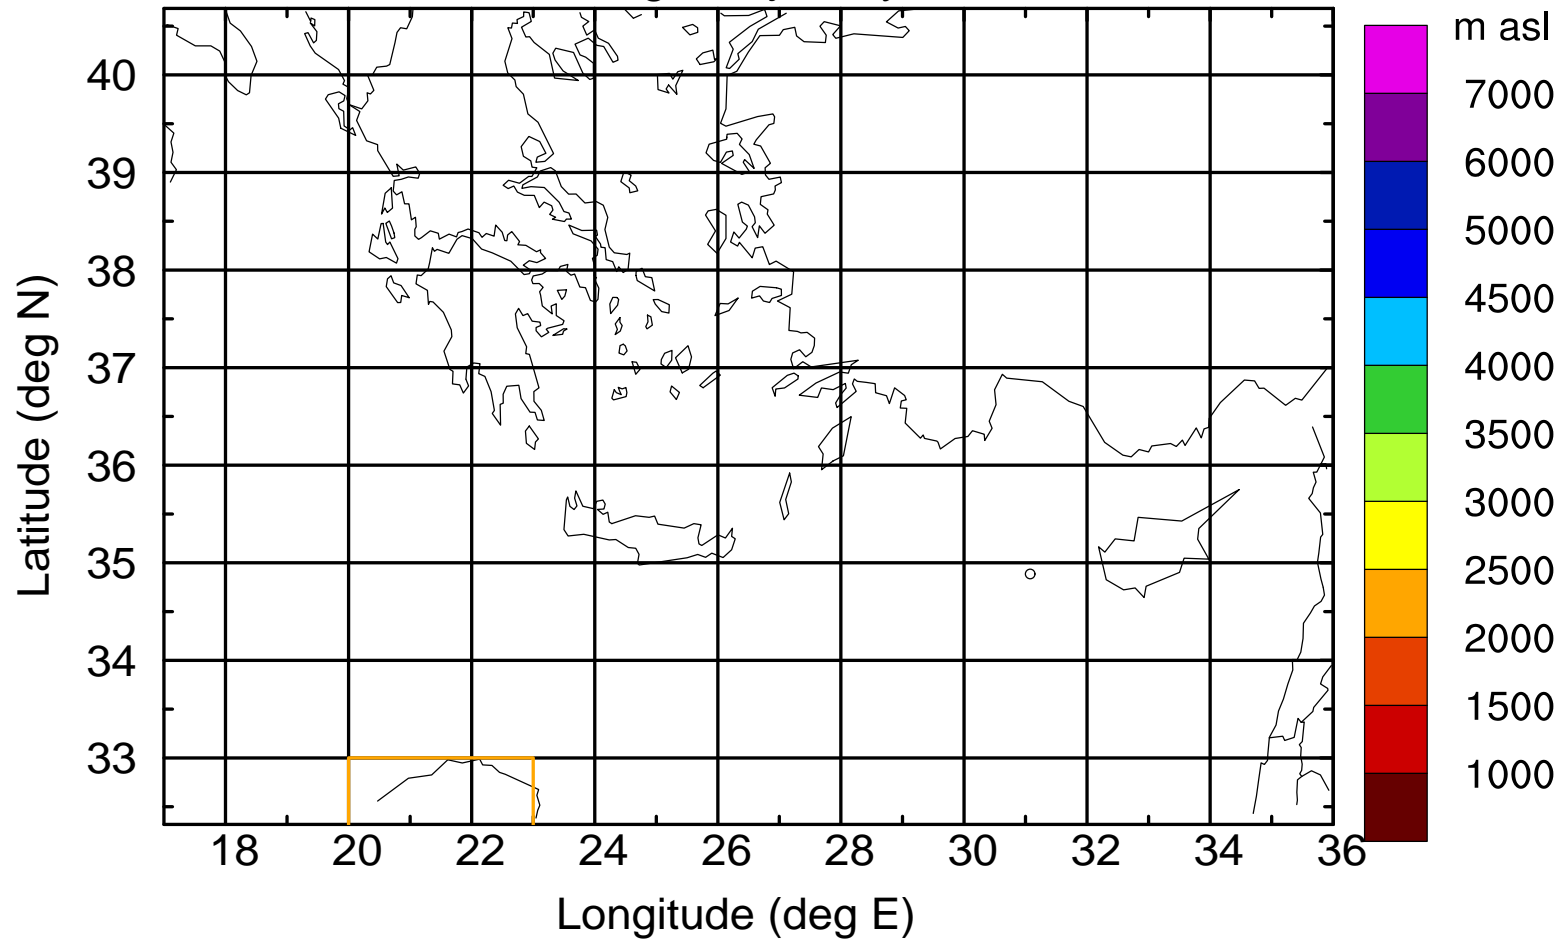

Paphos Airport ground station 20170422 18:00 UTC

Flight trajectory