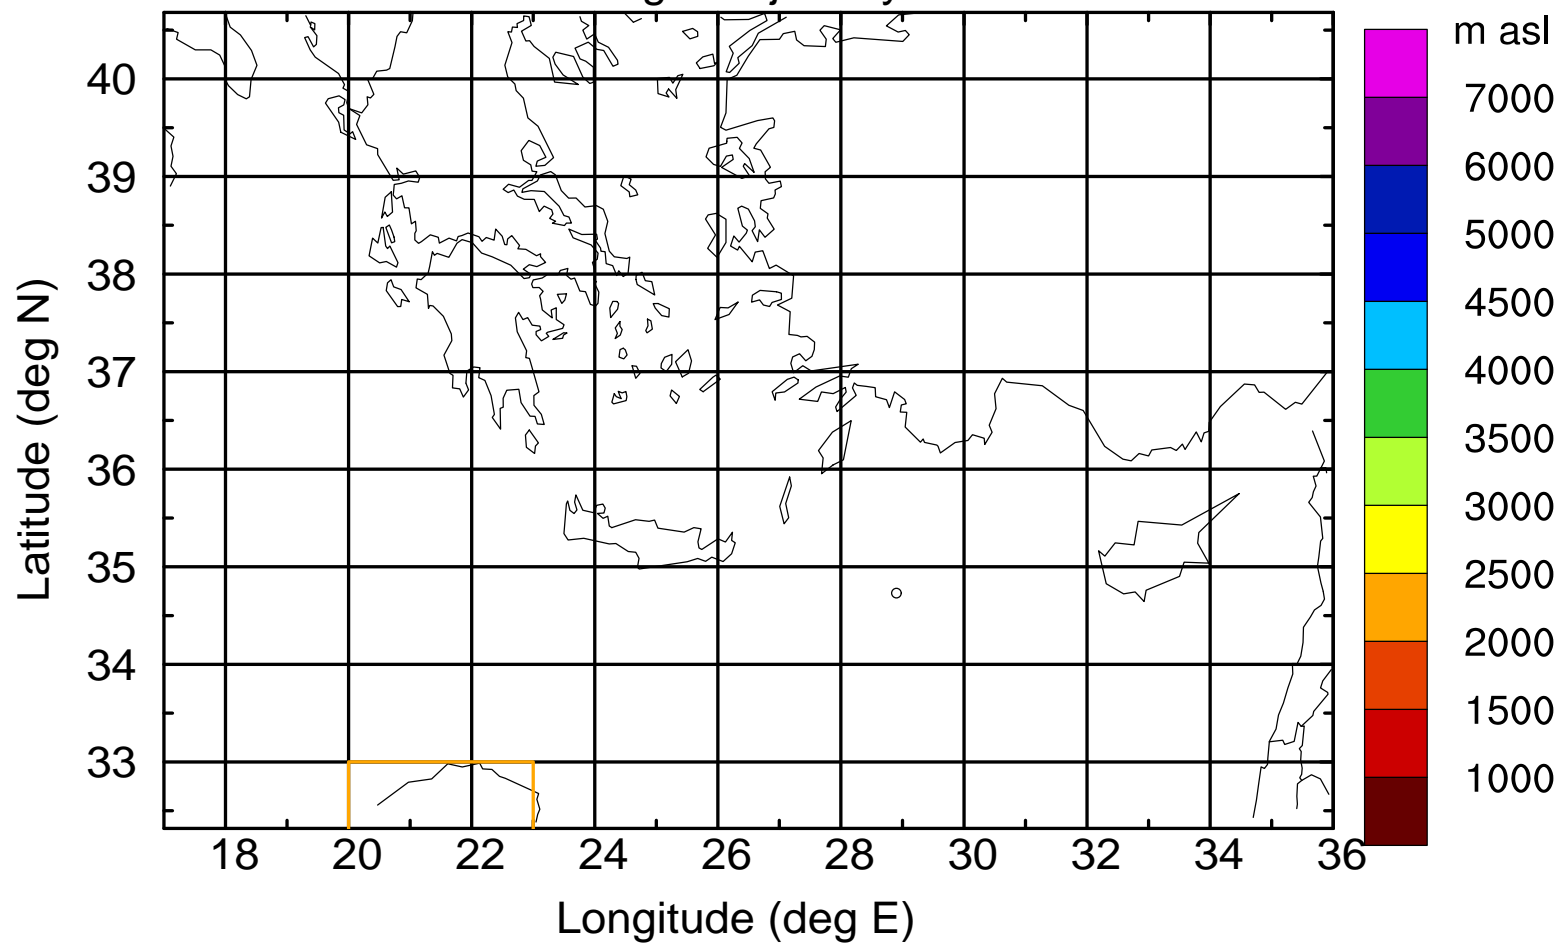

Paphos Airport ground station 20170422 18:00 UTC

Flight trajectory