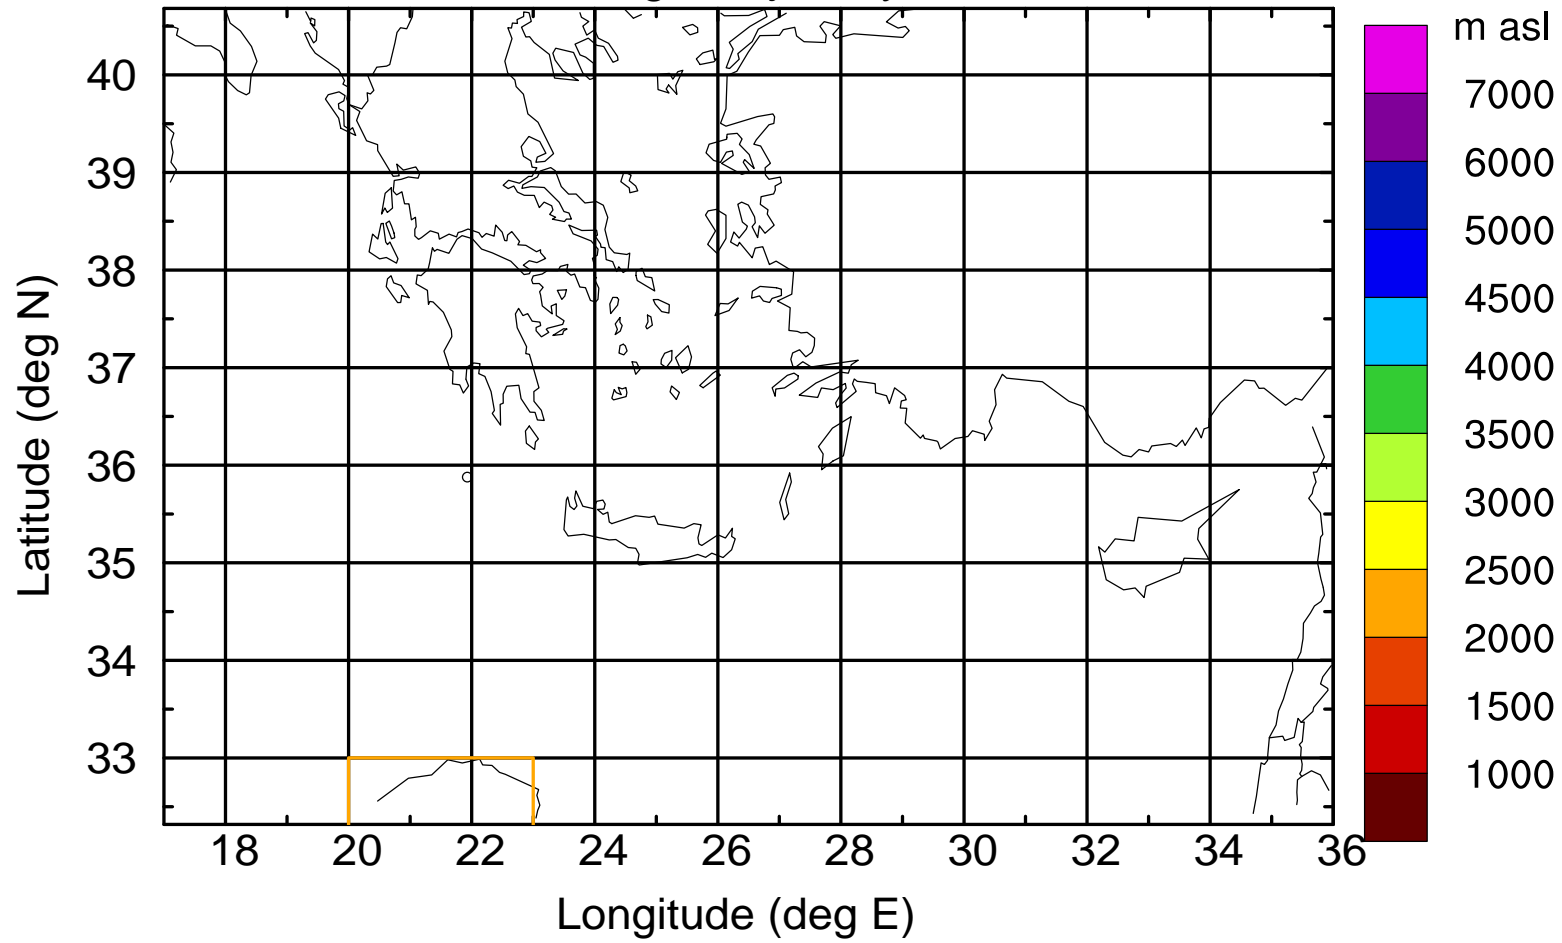

Paphos Airport ground station 20170422 18:00 UTC

Flight trajectory