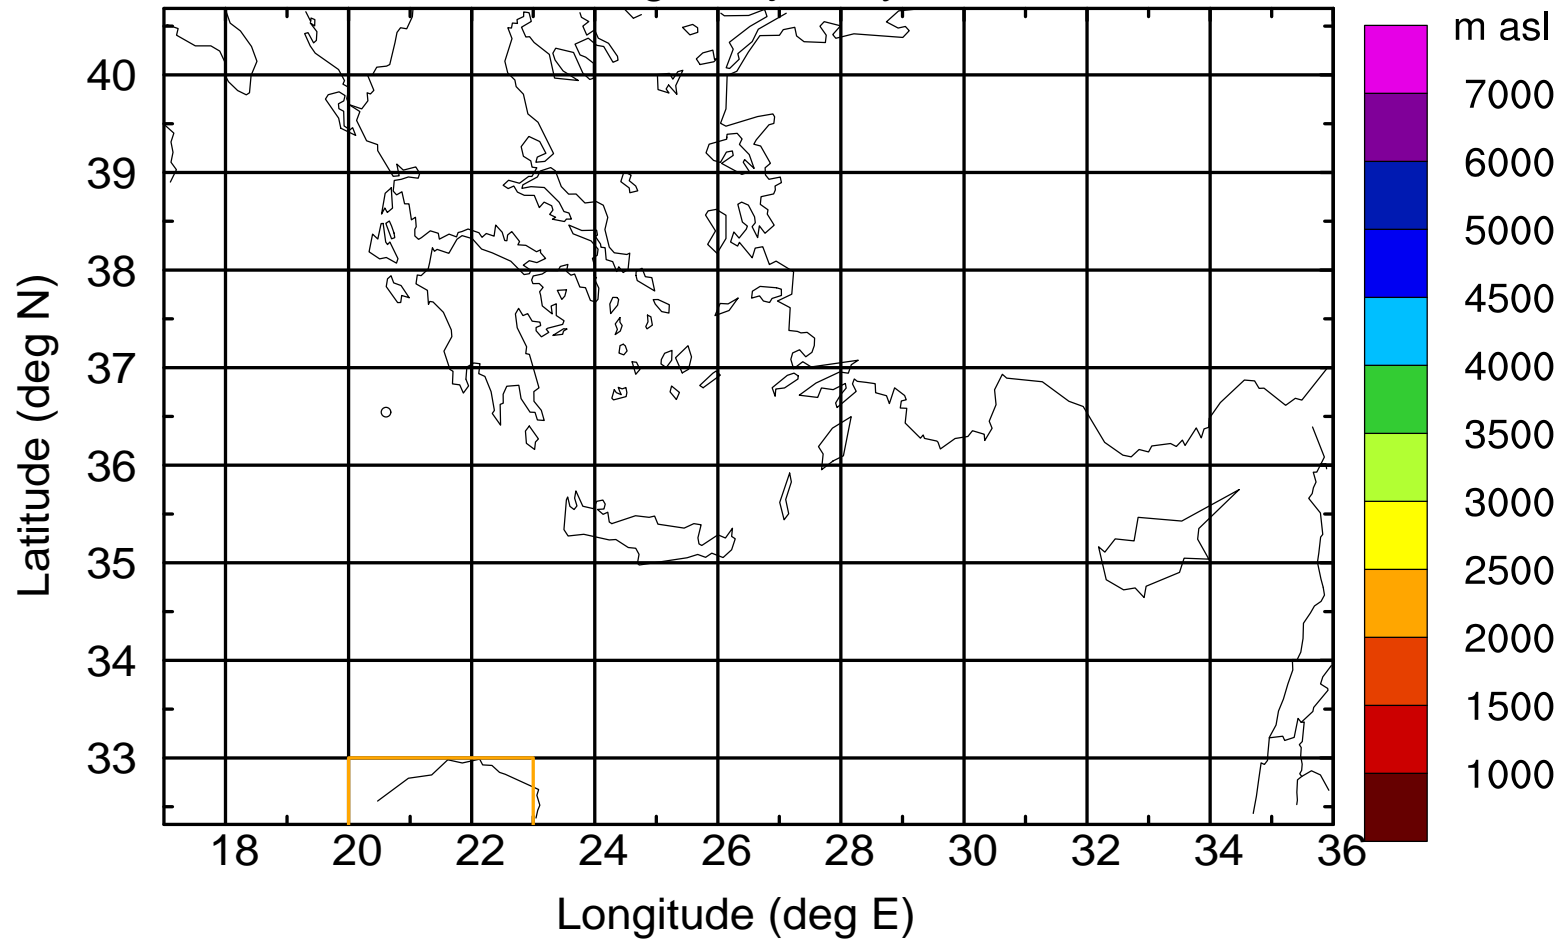

Paphos Airport ground station 20170422 18:00 UTC

Flight trajectory