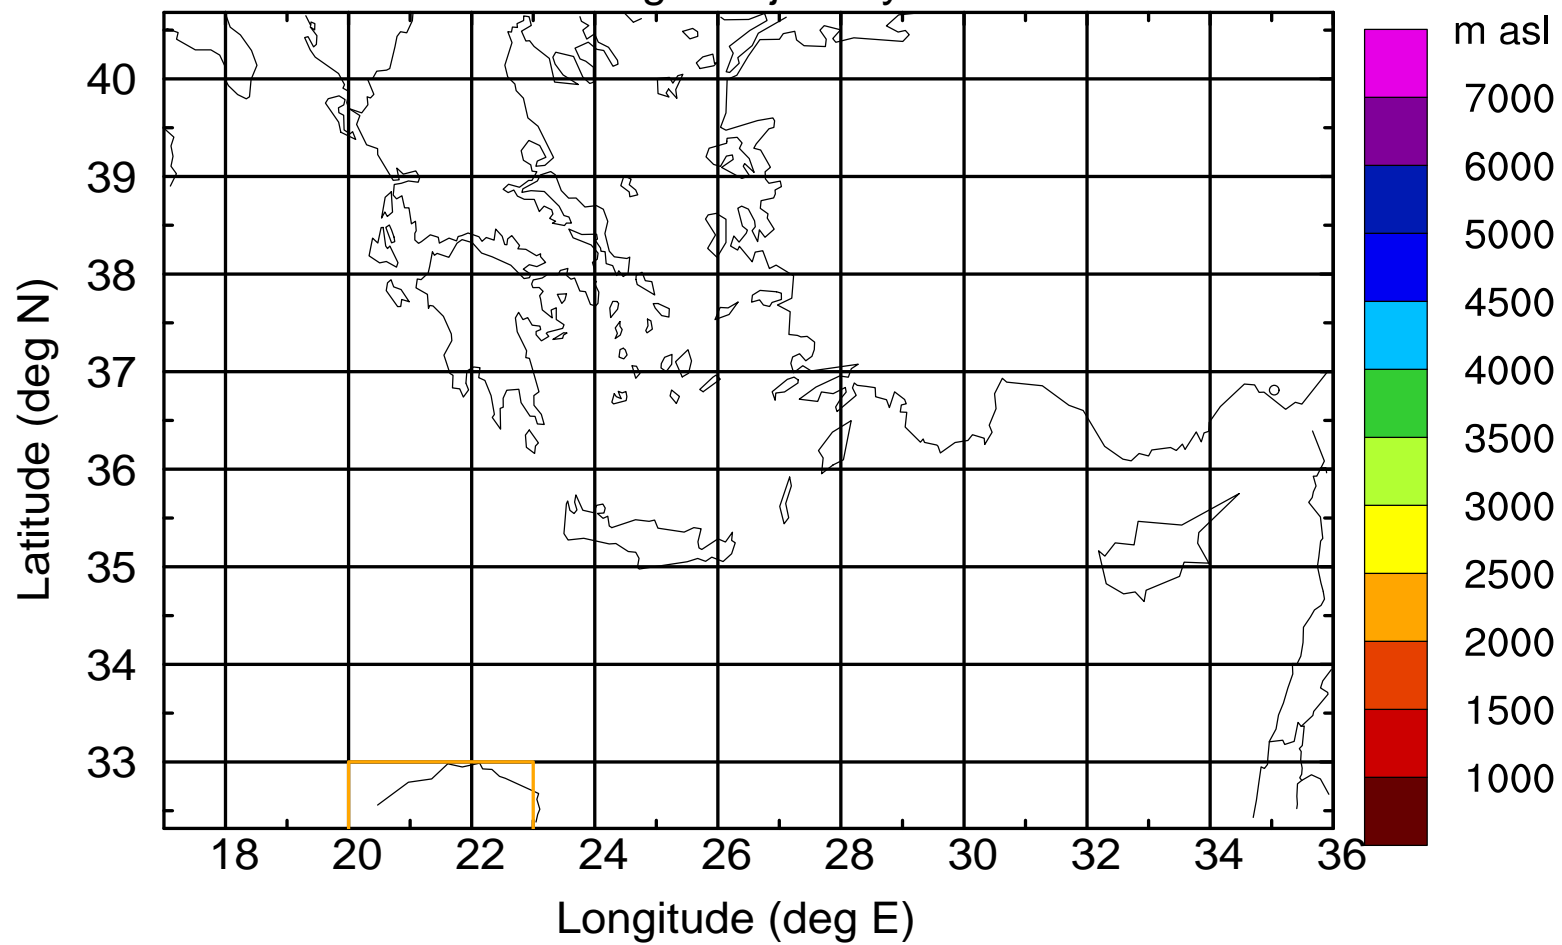

Paphos Airport ground station 20170422 18:00 UTC

Flight trajectory