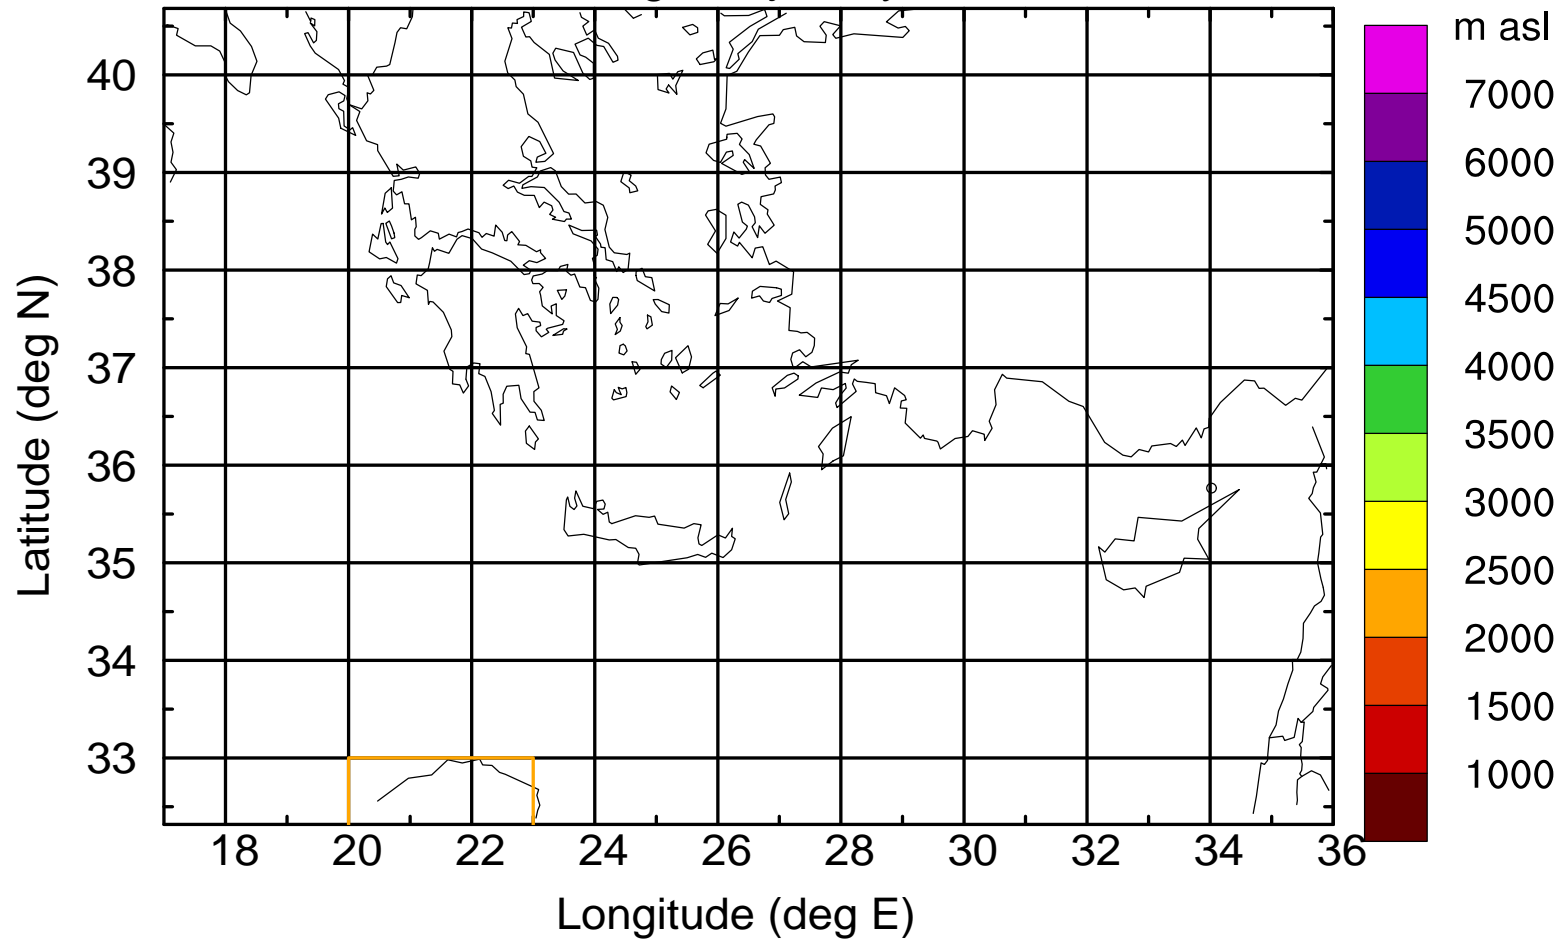

Paphos Airport ground station 20170422 18:00 UTC

Flight trajectory