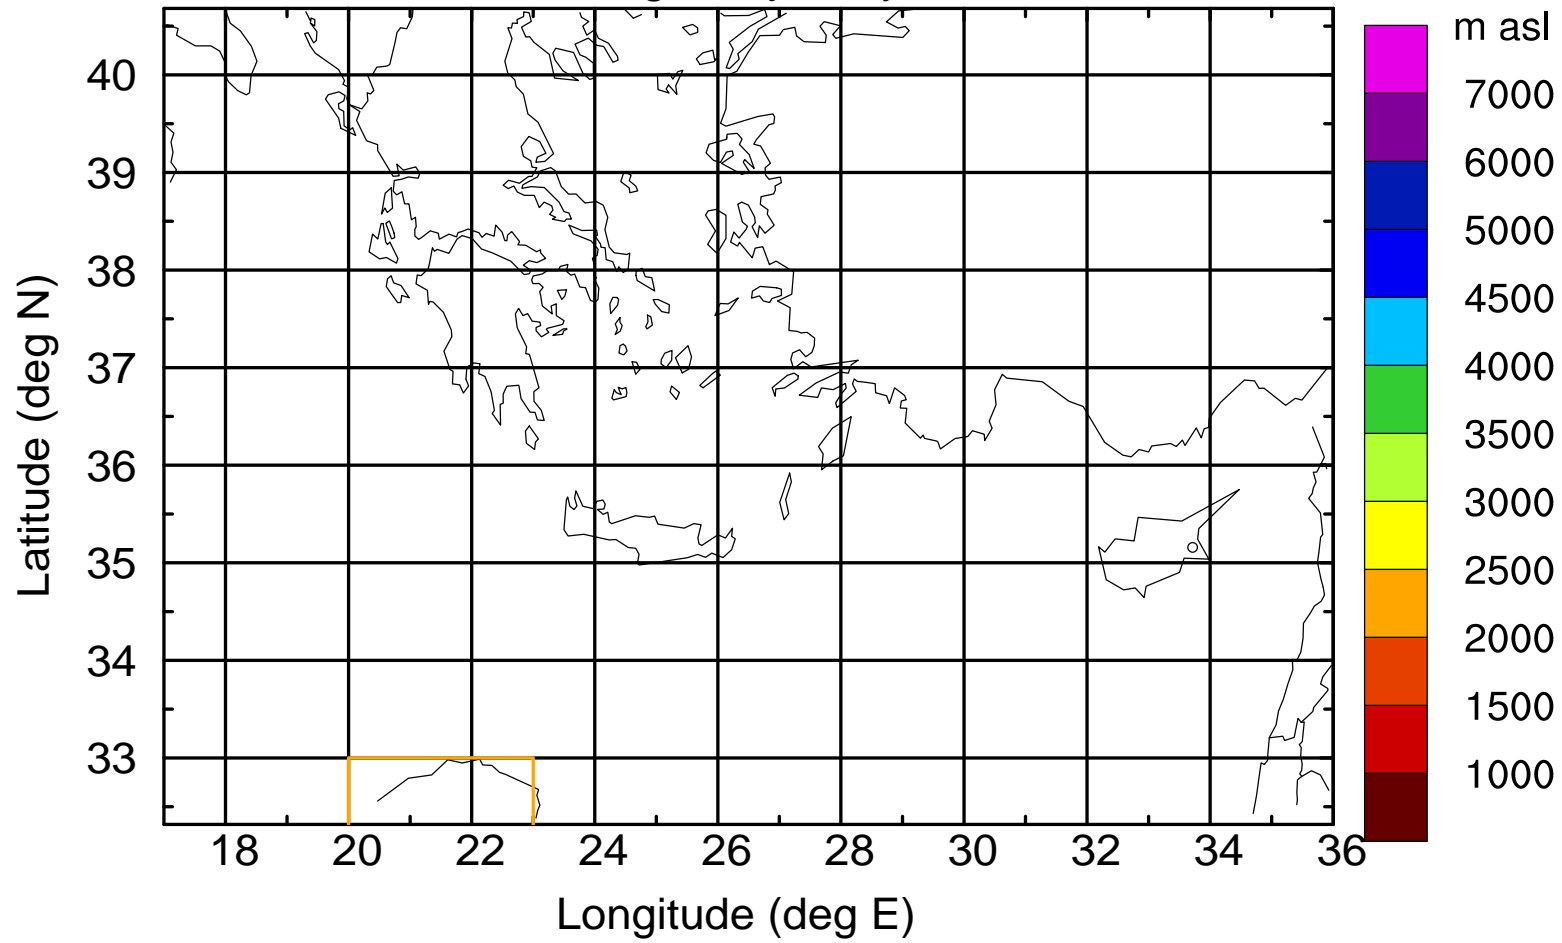

Paphos Airport ground station 20170422 18:00 UTC

Flight trajectory