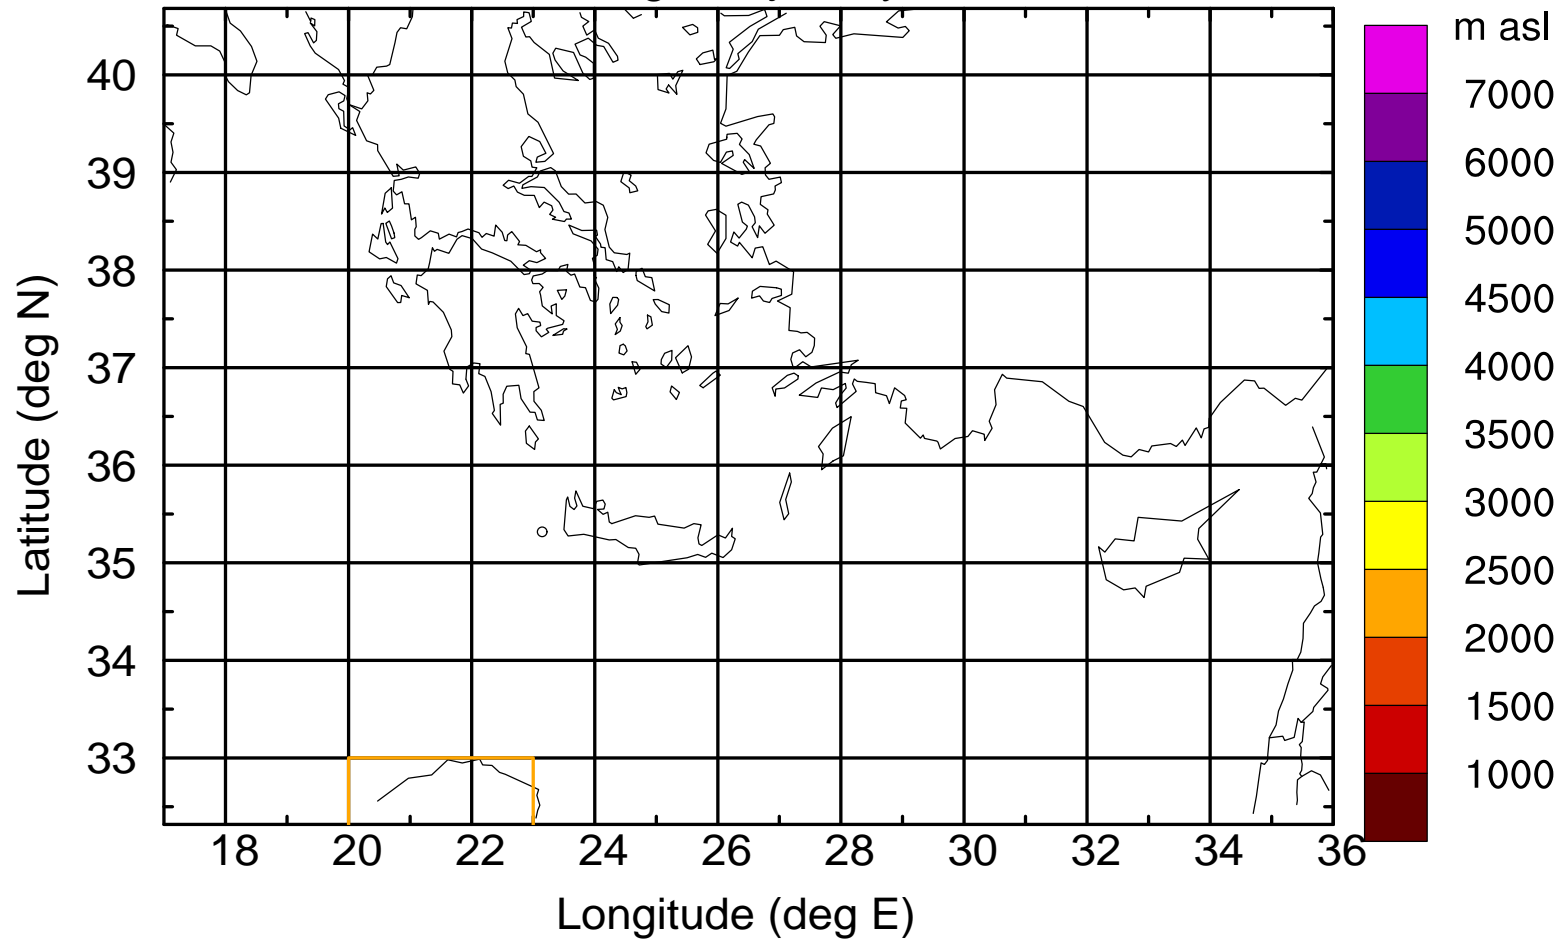

Paphos Airport ground station 20170422 18:00 UTC

Flight trajectory