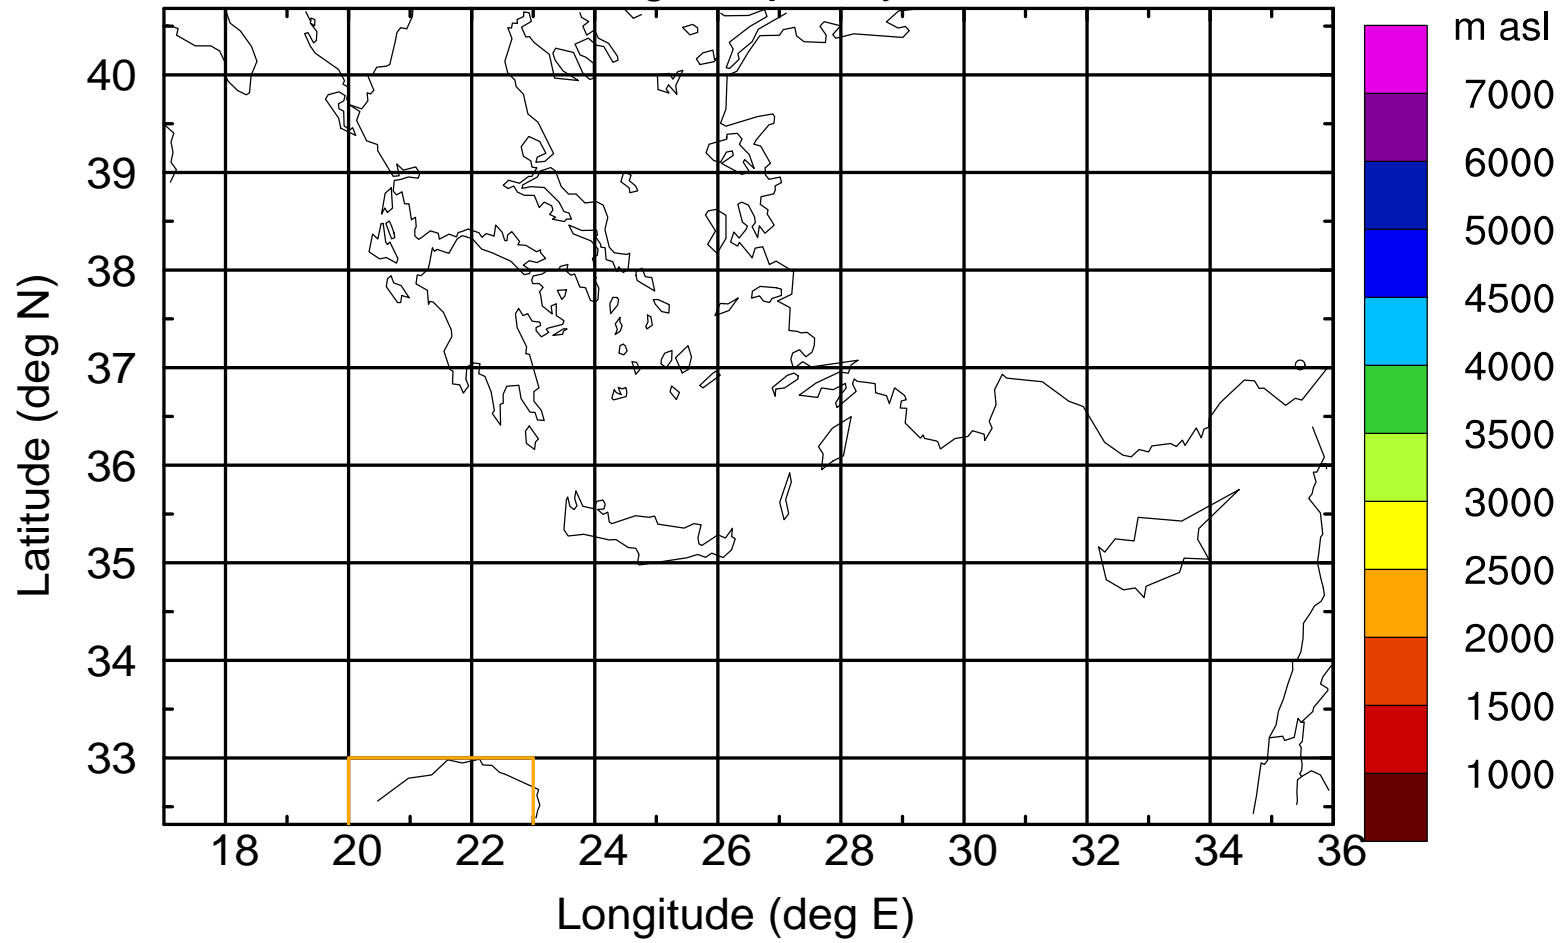

Paphos Airport ground station 20170422 18:00 UTC

Flight trajectory