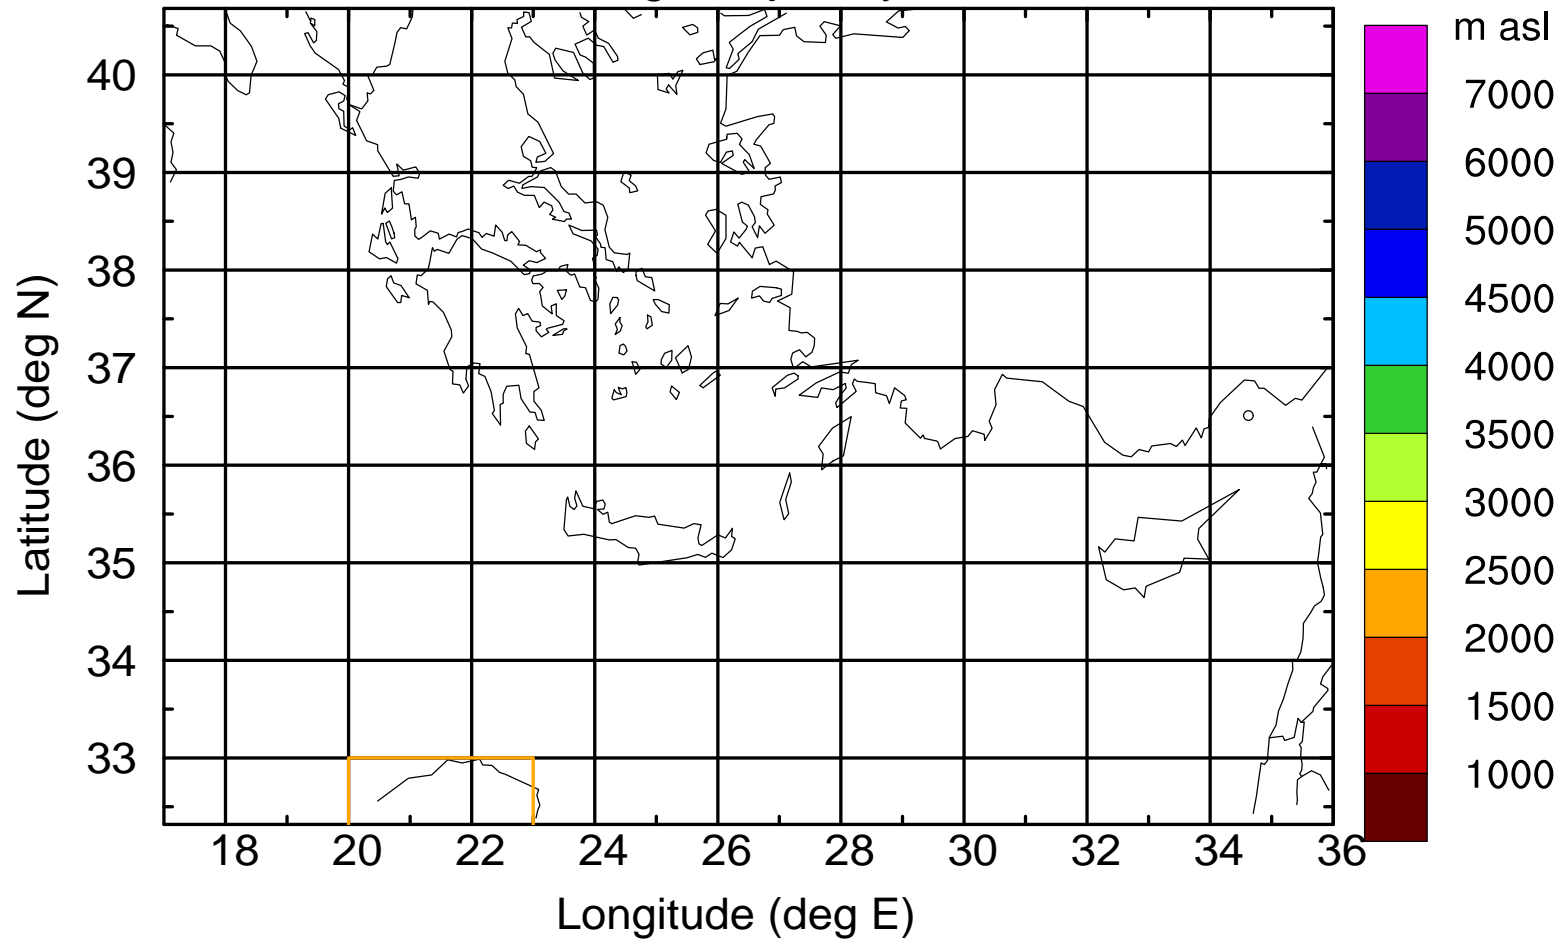

Paphos Airport ground station 20170422 18:00 UTC

Flight trajectory