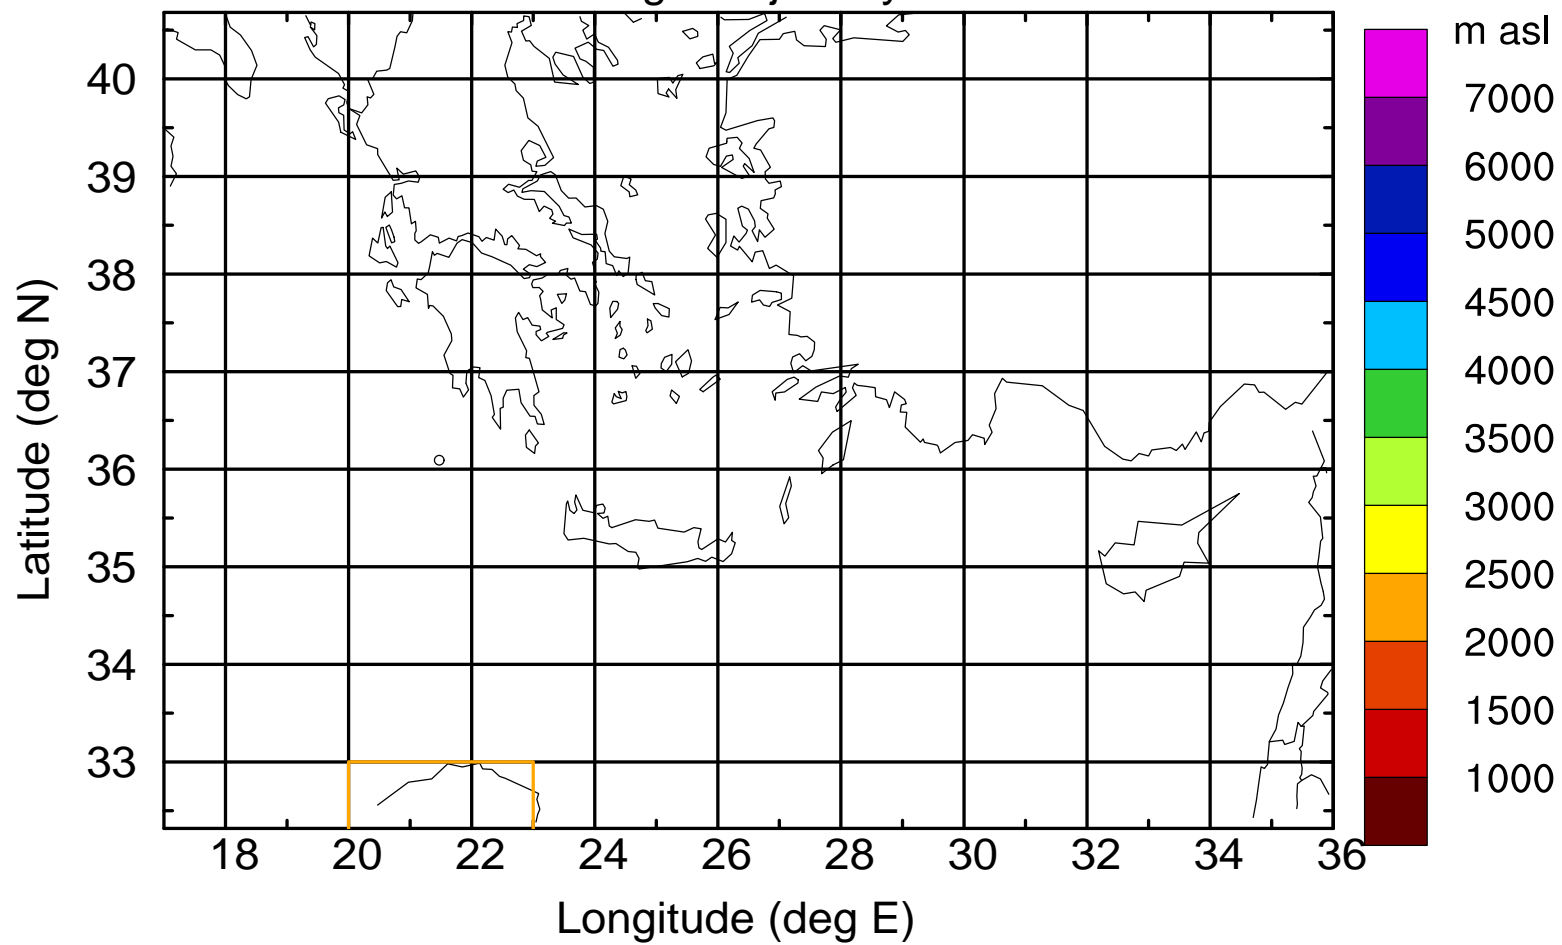

Paphos Airport ground station 20170422 18:00 UTC

Flight trajectory