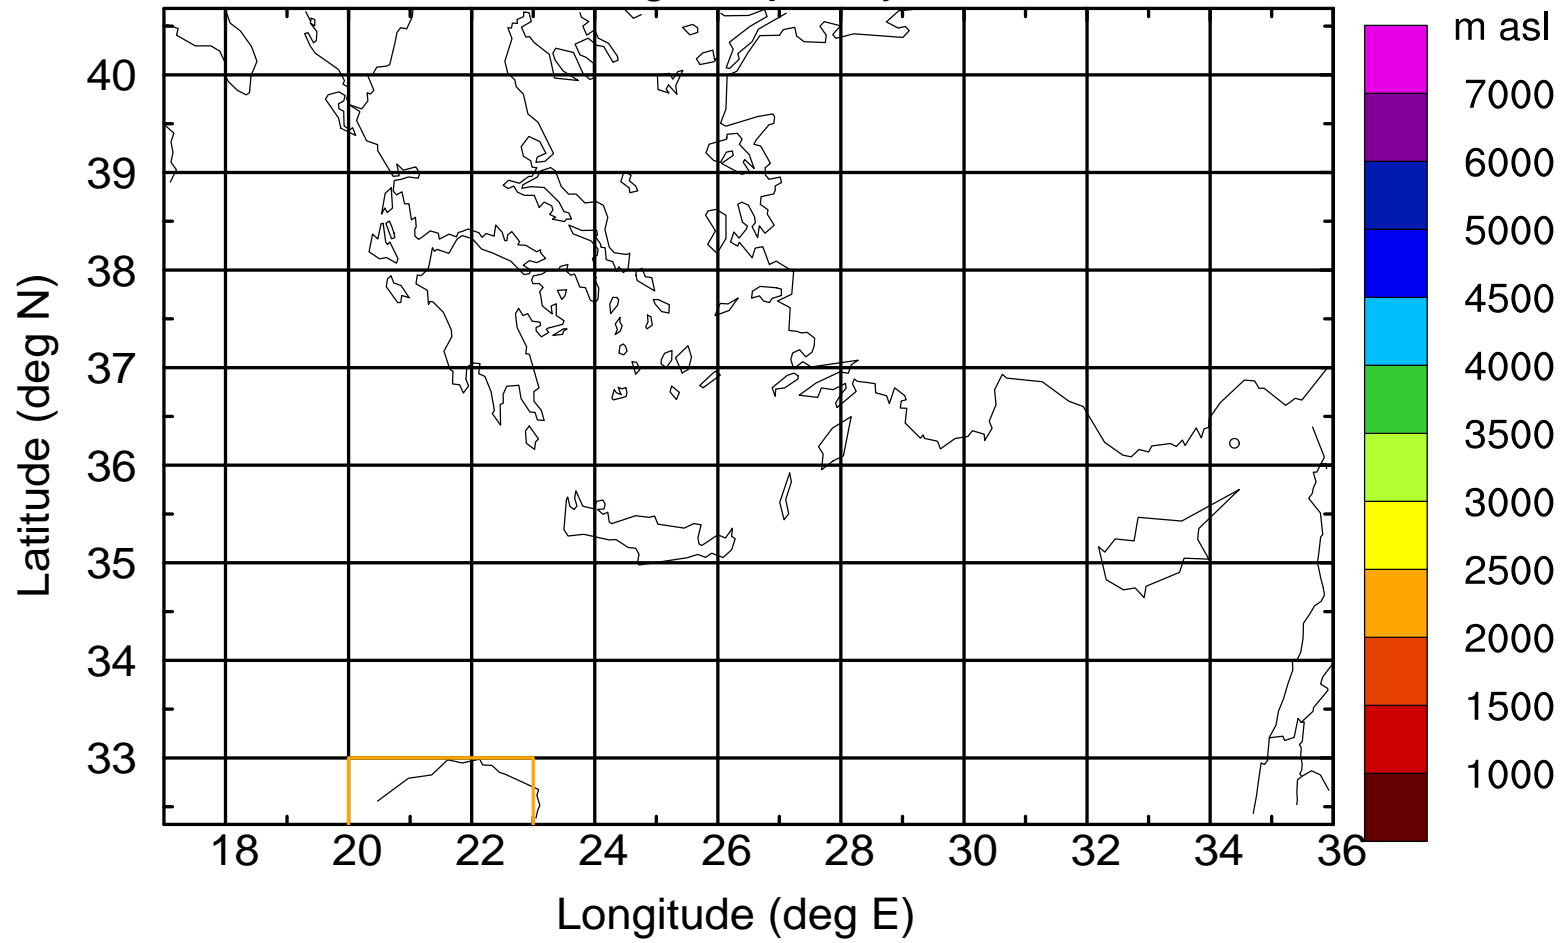

Paphos Airport ground station 20170422 18:00 UTC

Flight trajectory