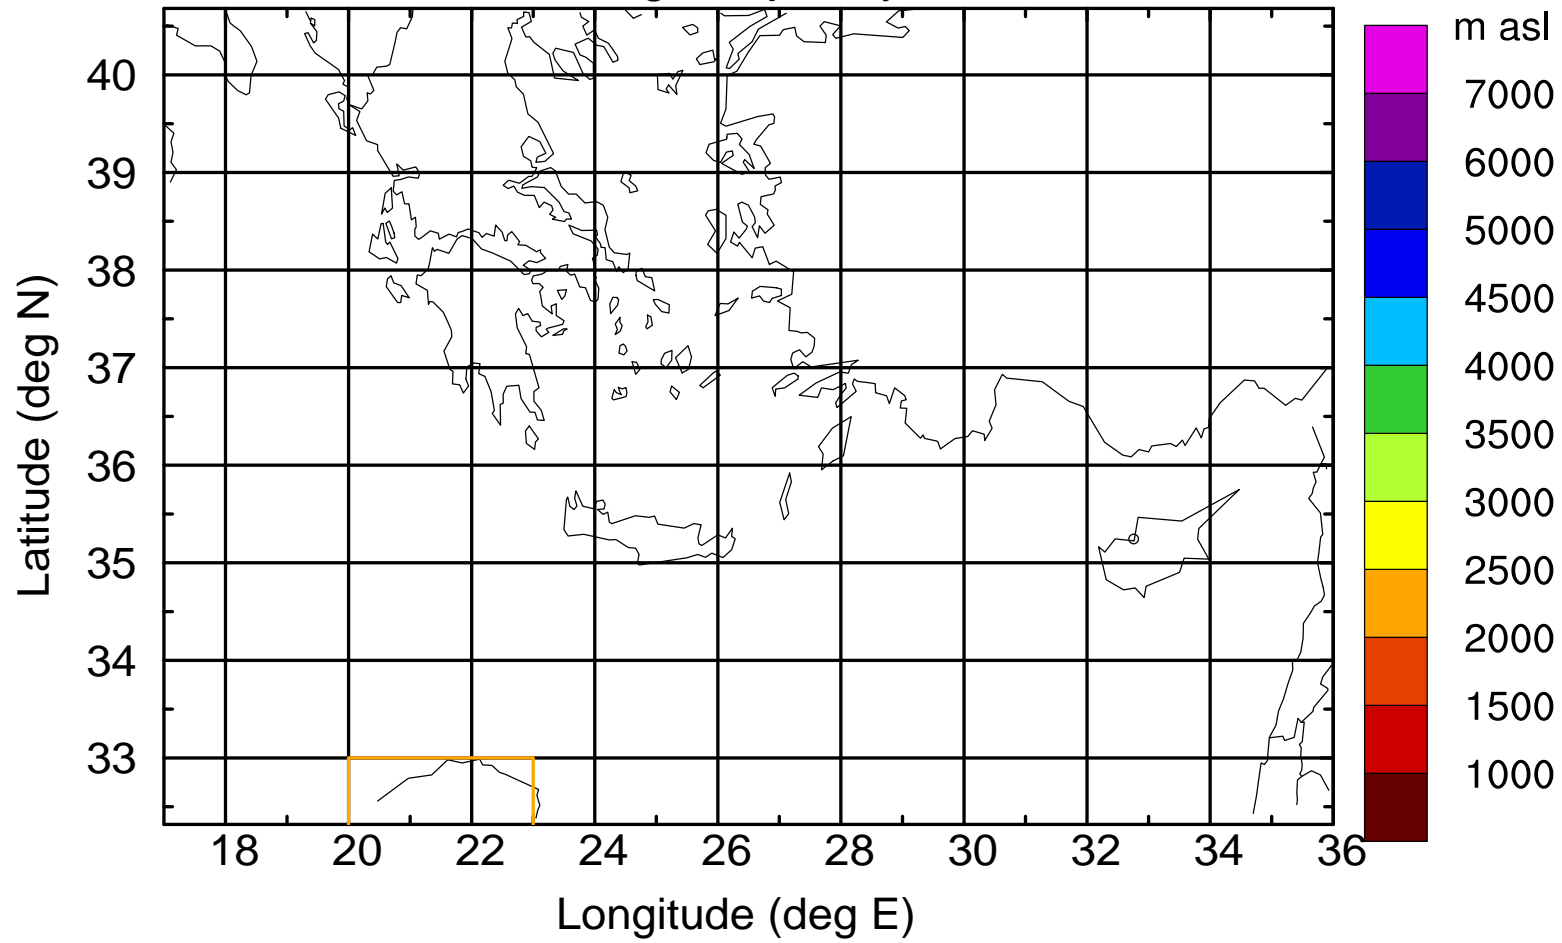

Paphos Airport ground station 20170422 18:00 UTC

Flight trajectory