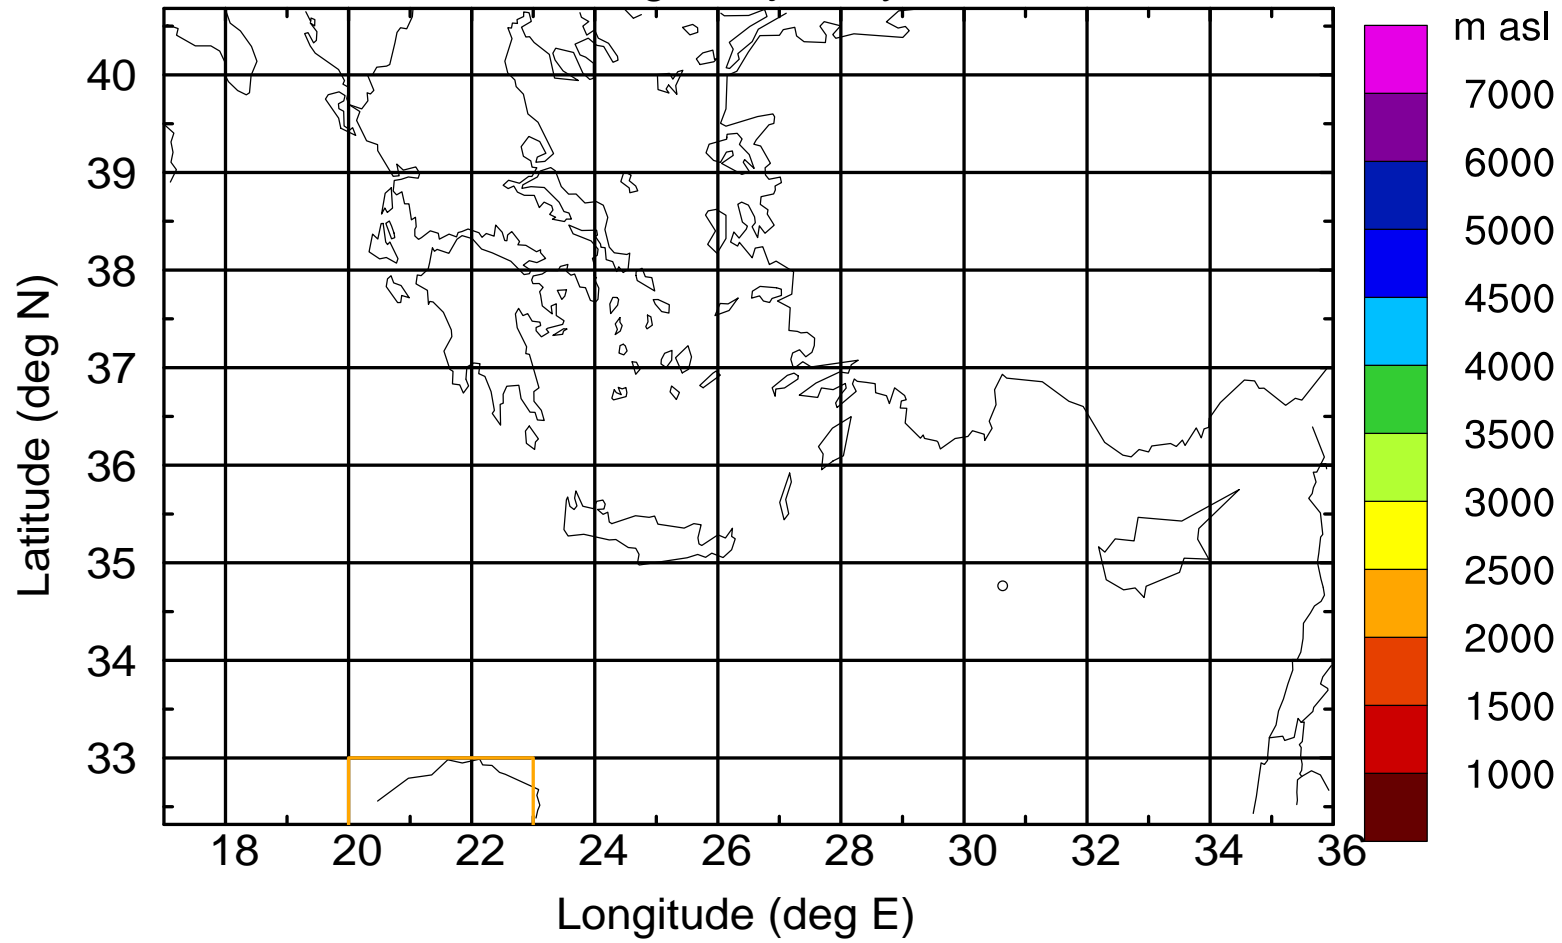

Paphos Airport ground station 20170422 18:00 UTC

Flight trajectory