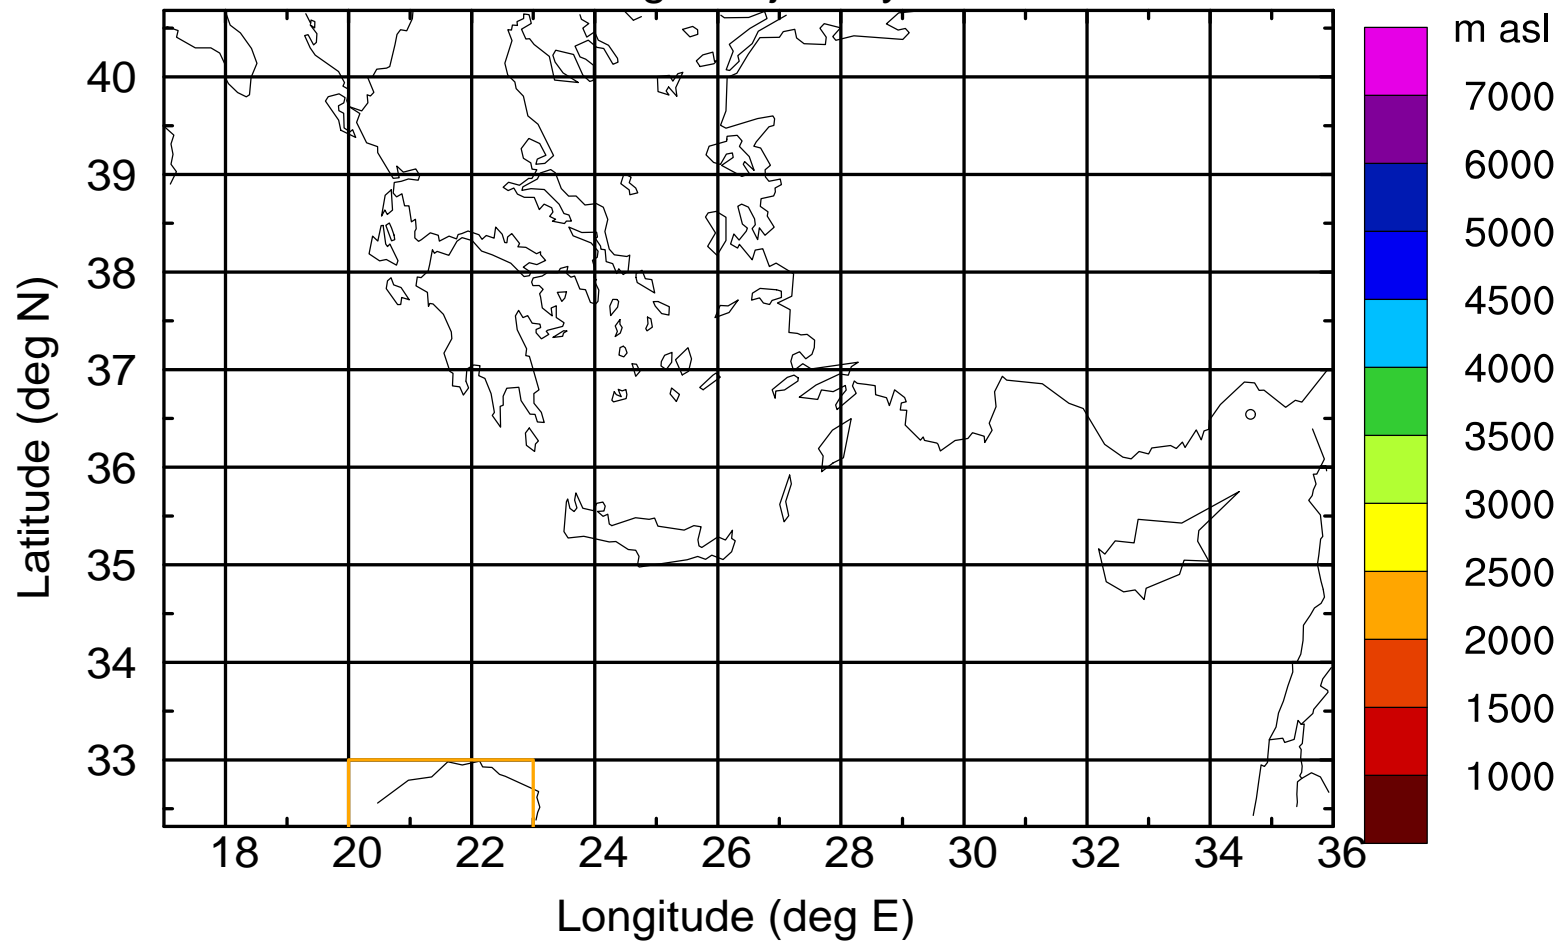

Paphos Airport ground station 20170422 18:00 UTC

Flight trajectory