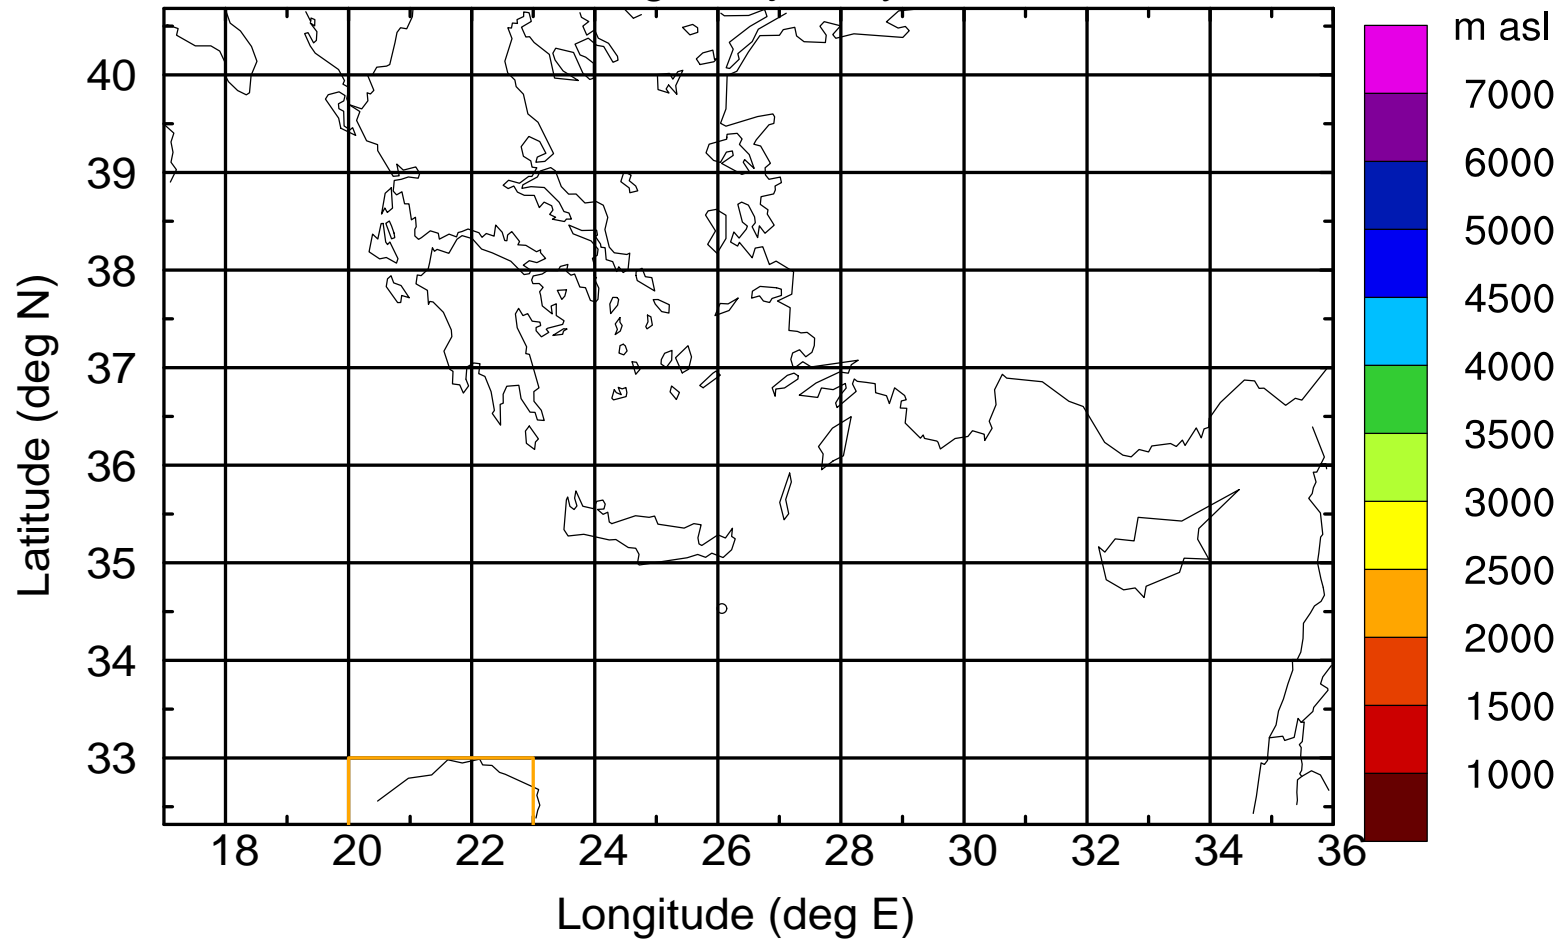

Paphos Airport ground station 20170422 18:00 UTC

Flight trajectory