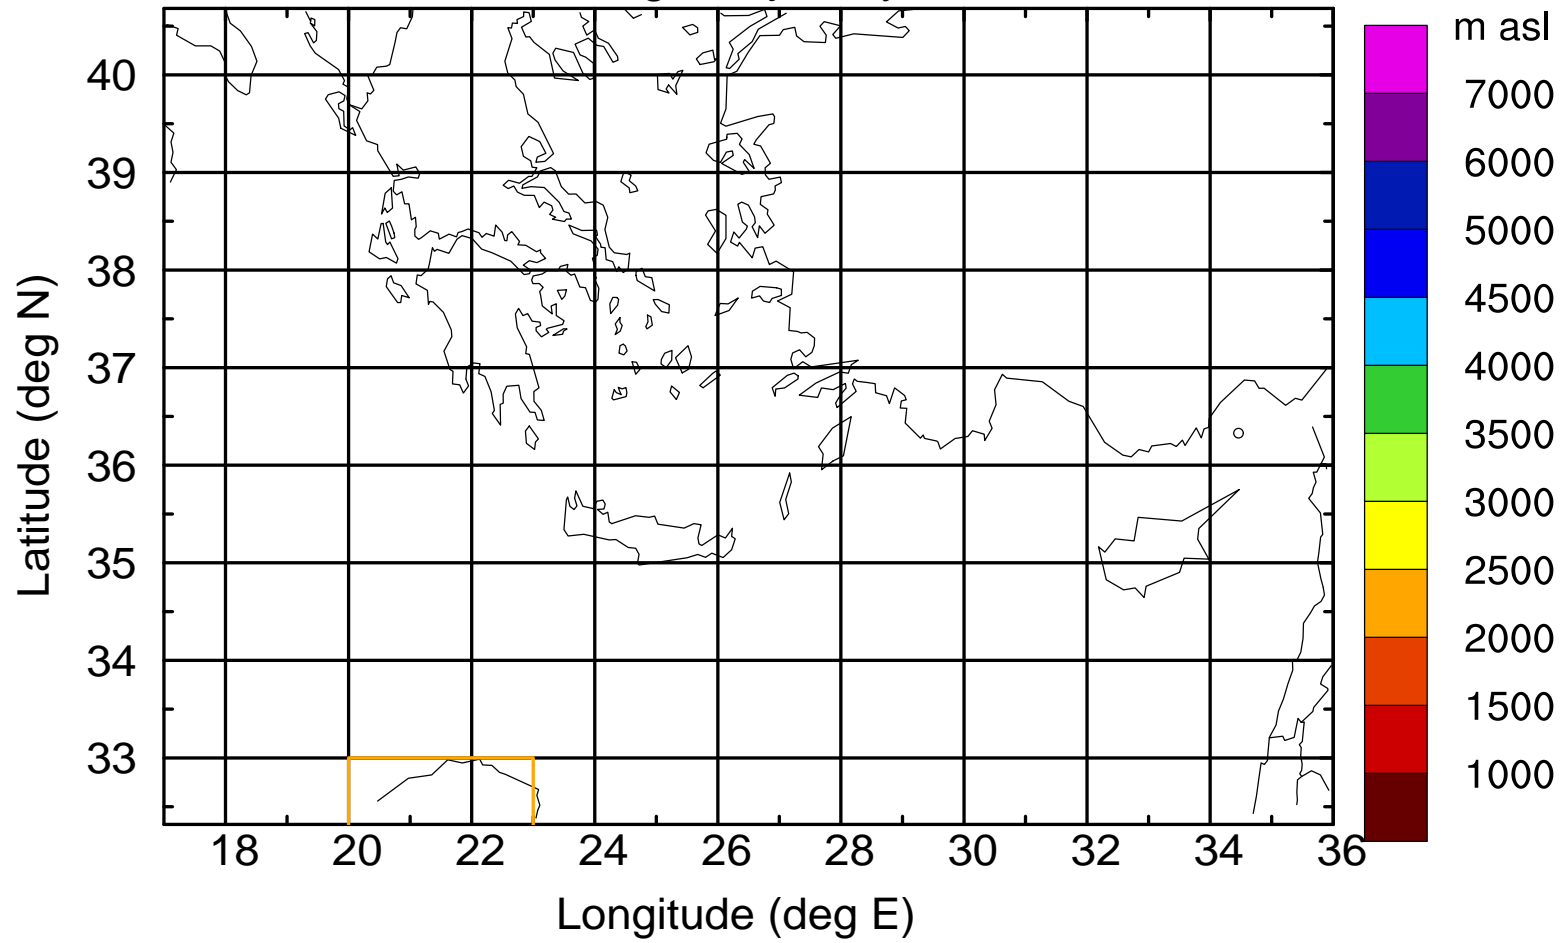

Paphos Airport ground station 20170422 18:00 UTC

Flight trajectory