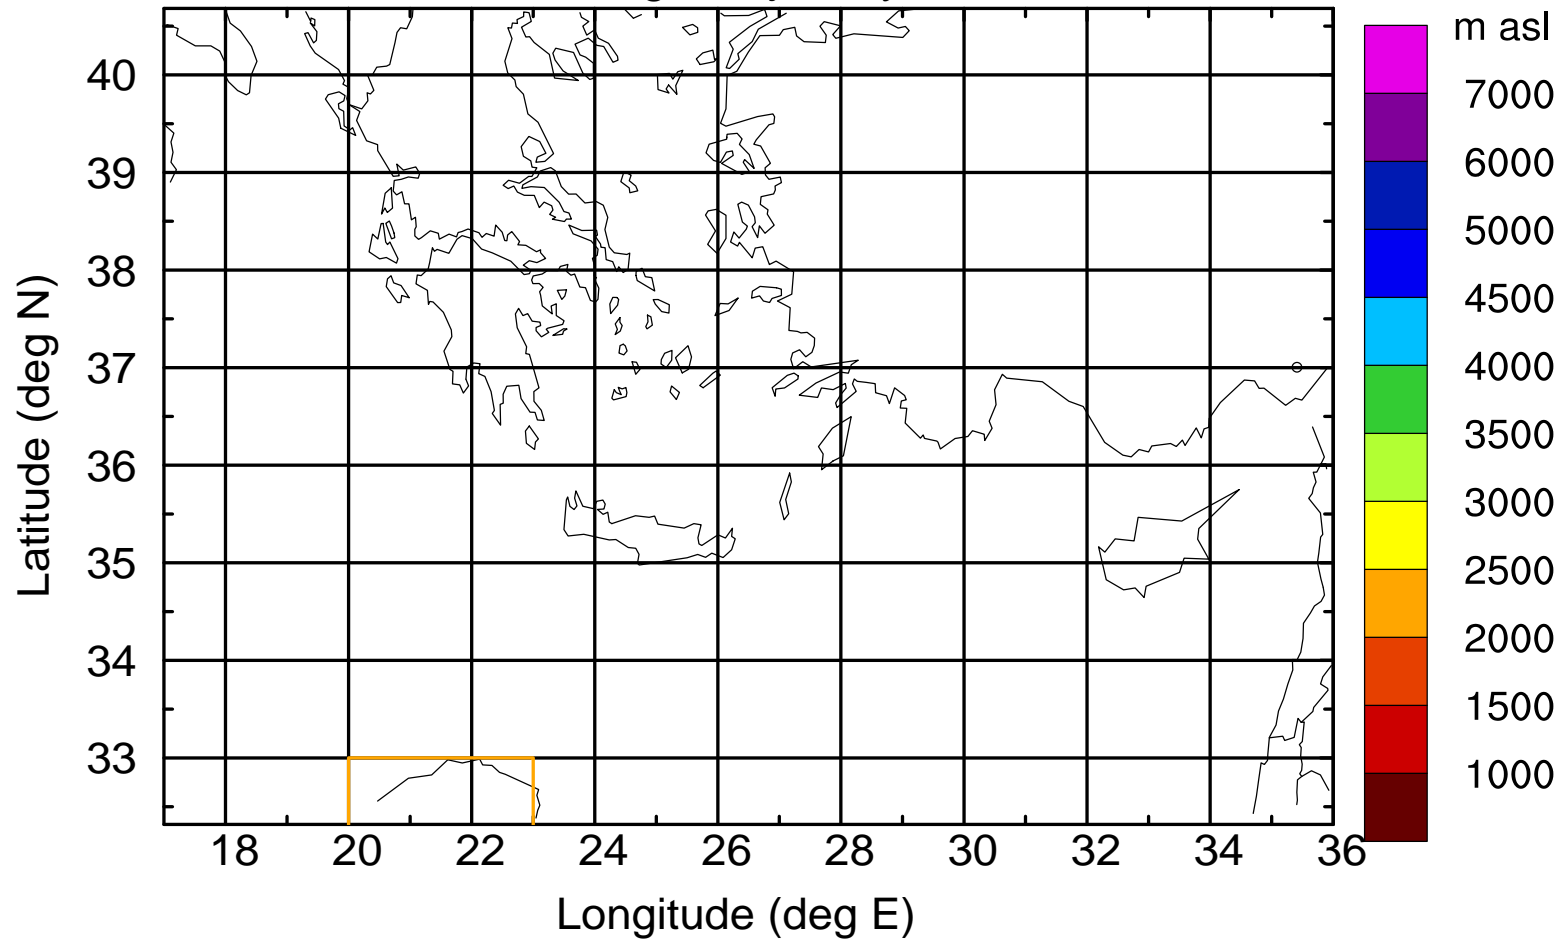

Paphos Airport ground station 20170422 18:00 UTC

Flight trajectory