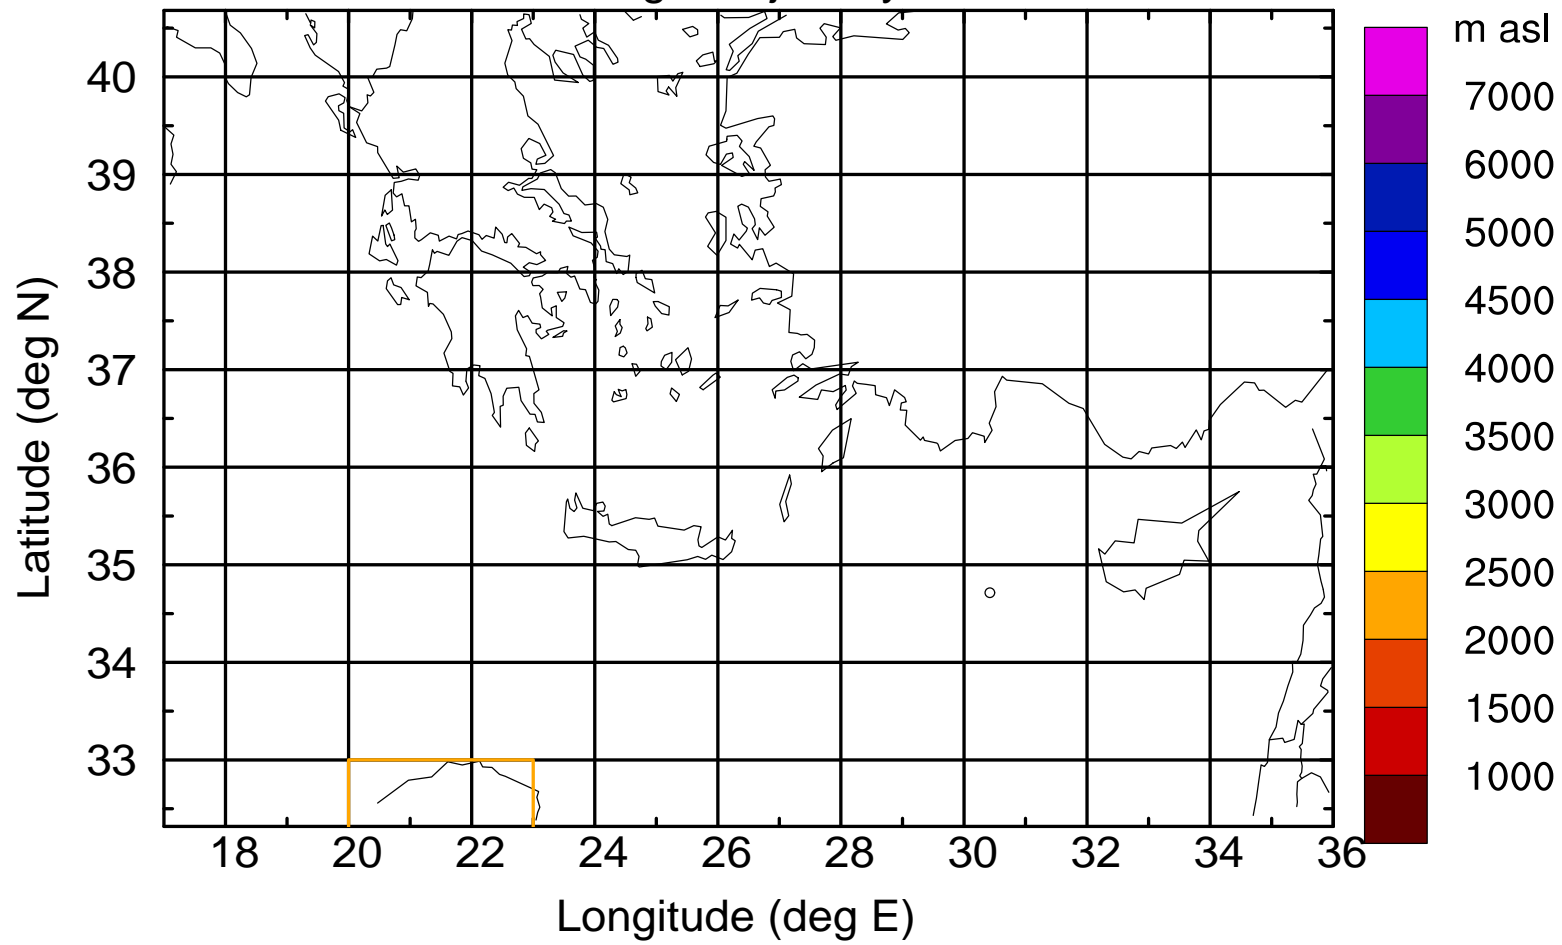

Paphos Airport ground station 20170422 18:00 UTC

Flight trajectory