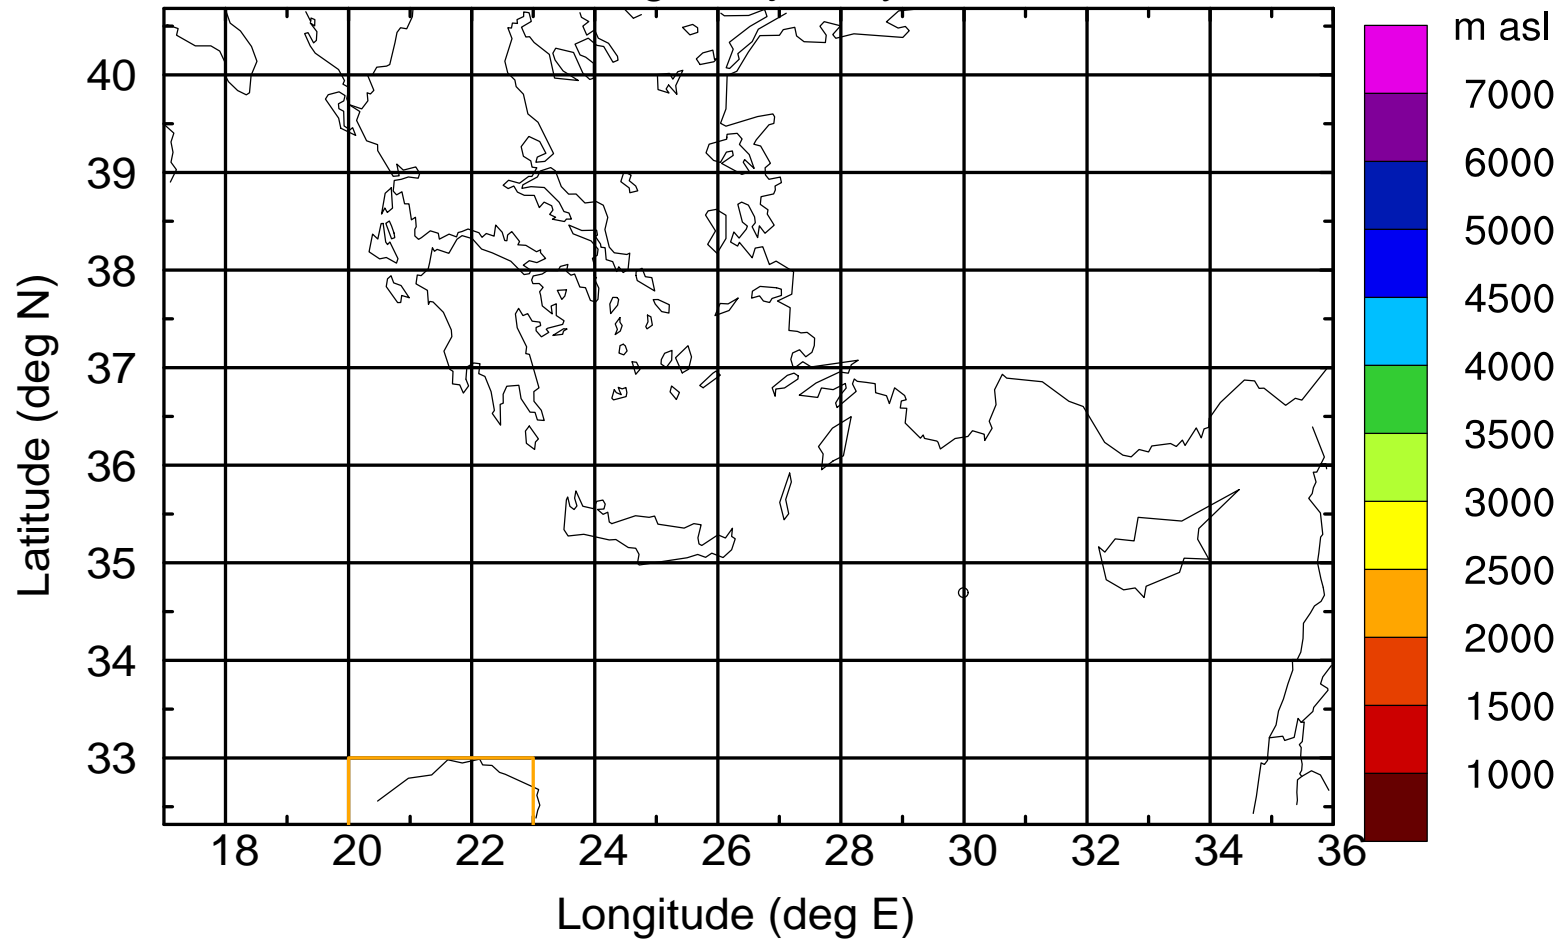

Paphos Airport ground station 20170422 18:00 UTC

Flight trajectory