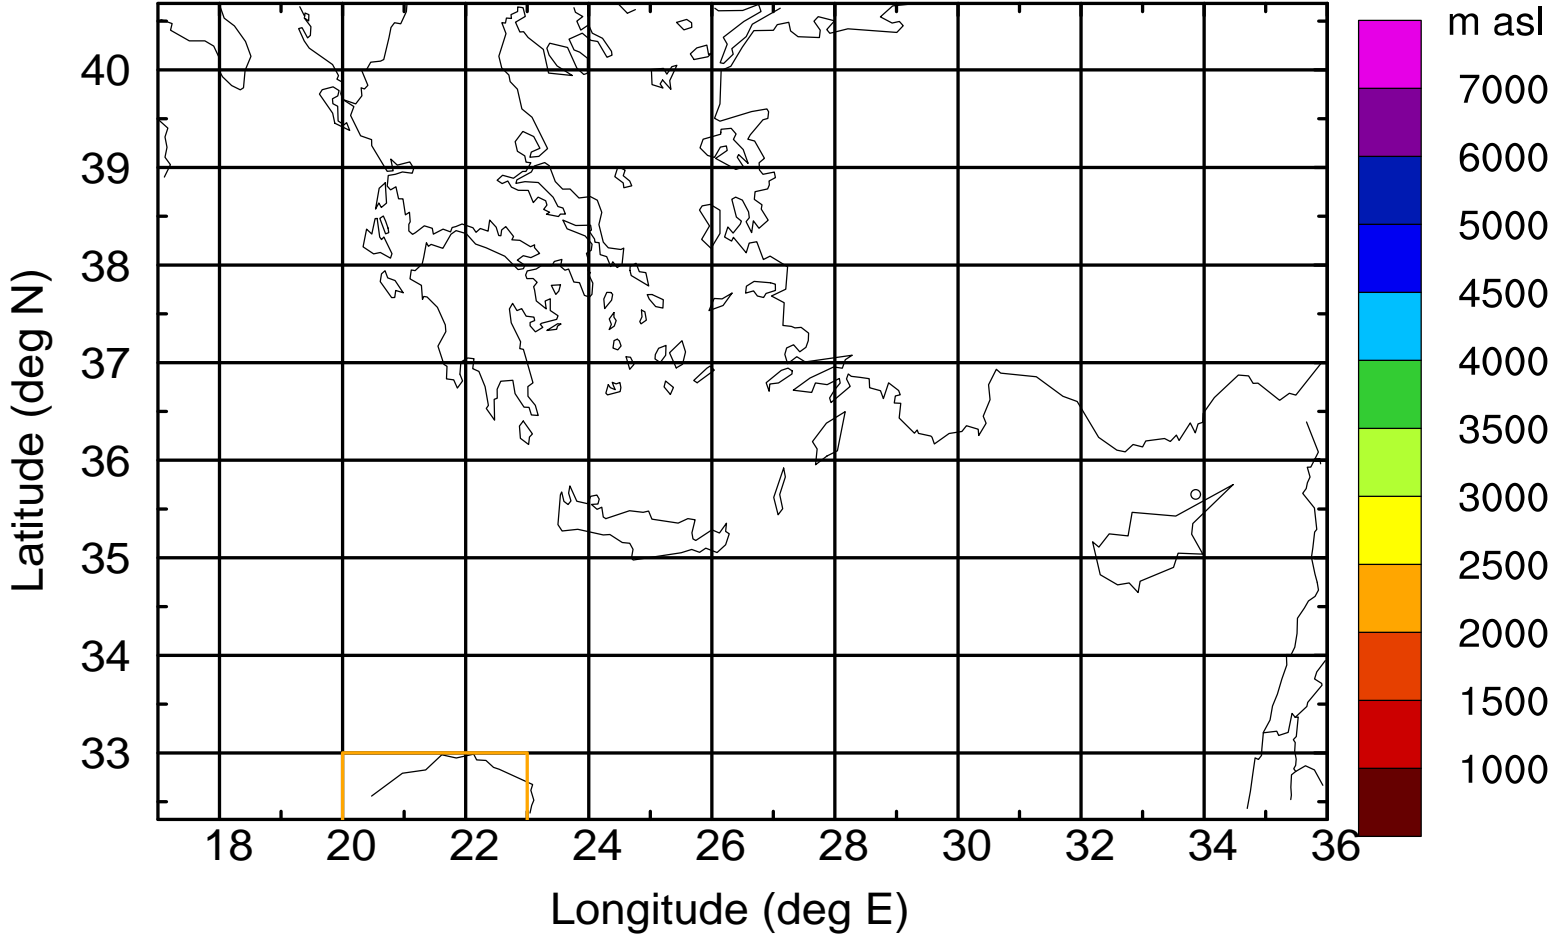

Paphos Airport ground station 20170422 18:00 UTC

Flight trajectory