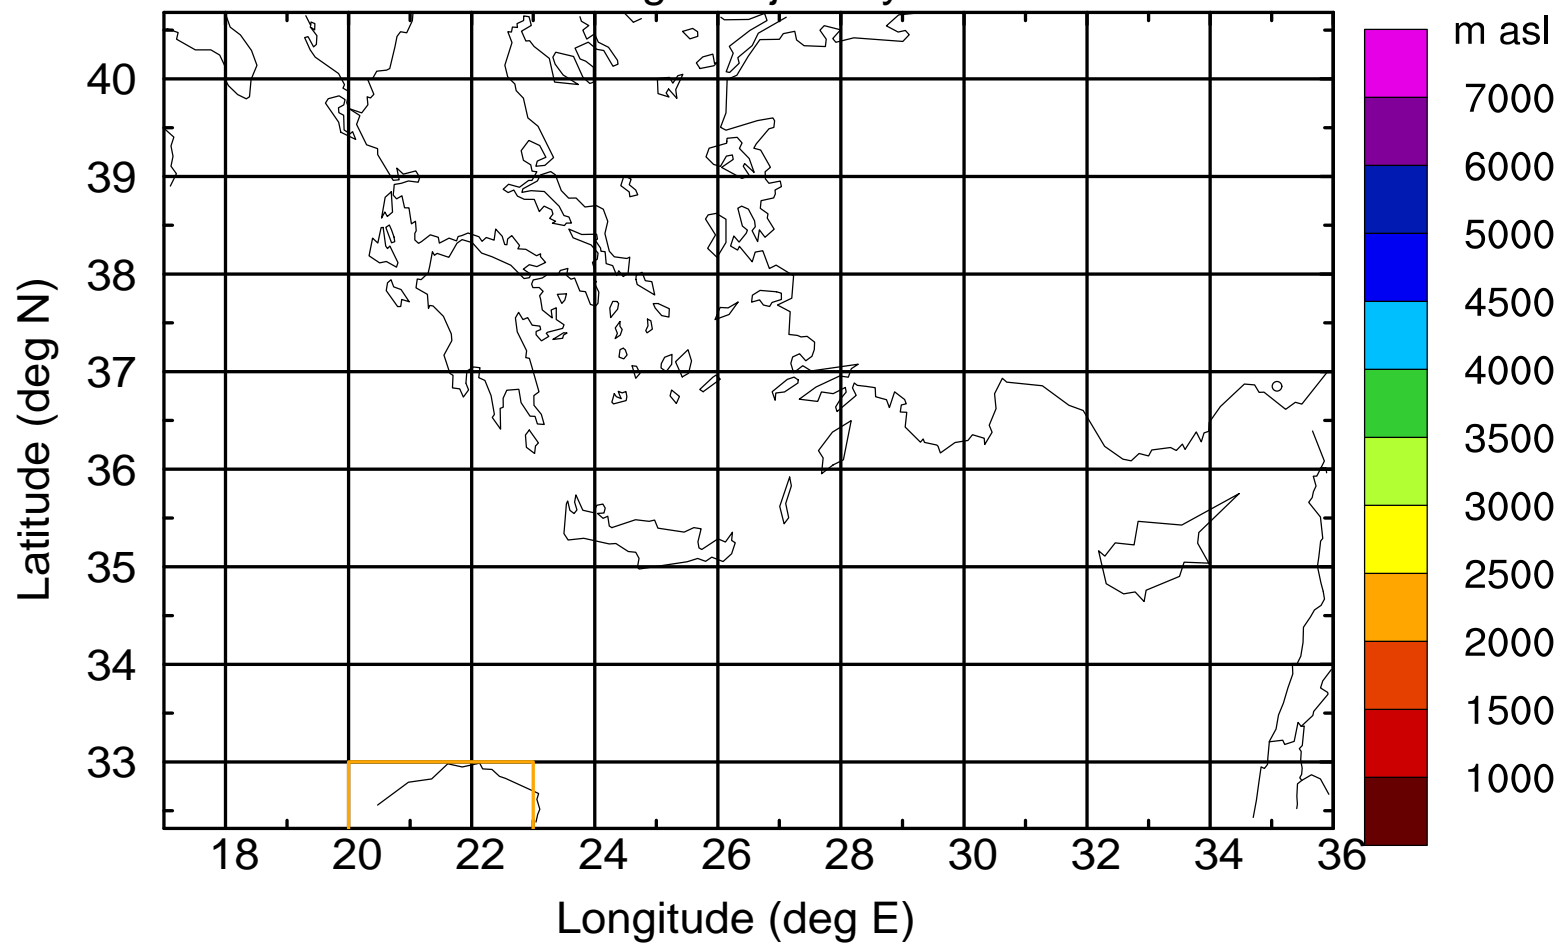

Paphos Airport ground station 20170422 18:00 UTC

Flight trajectory